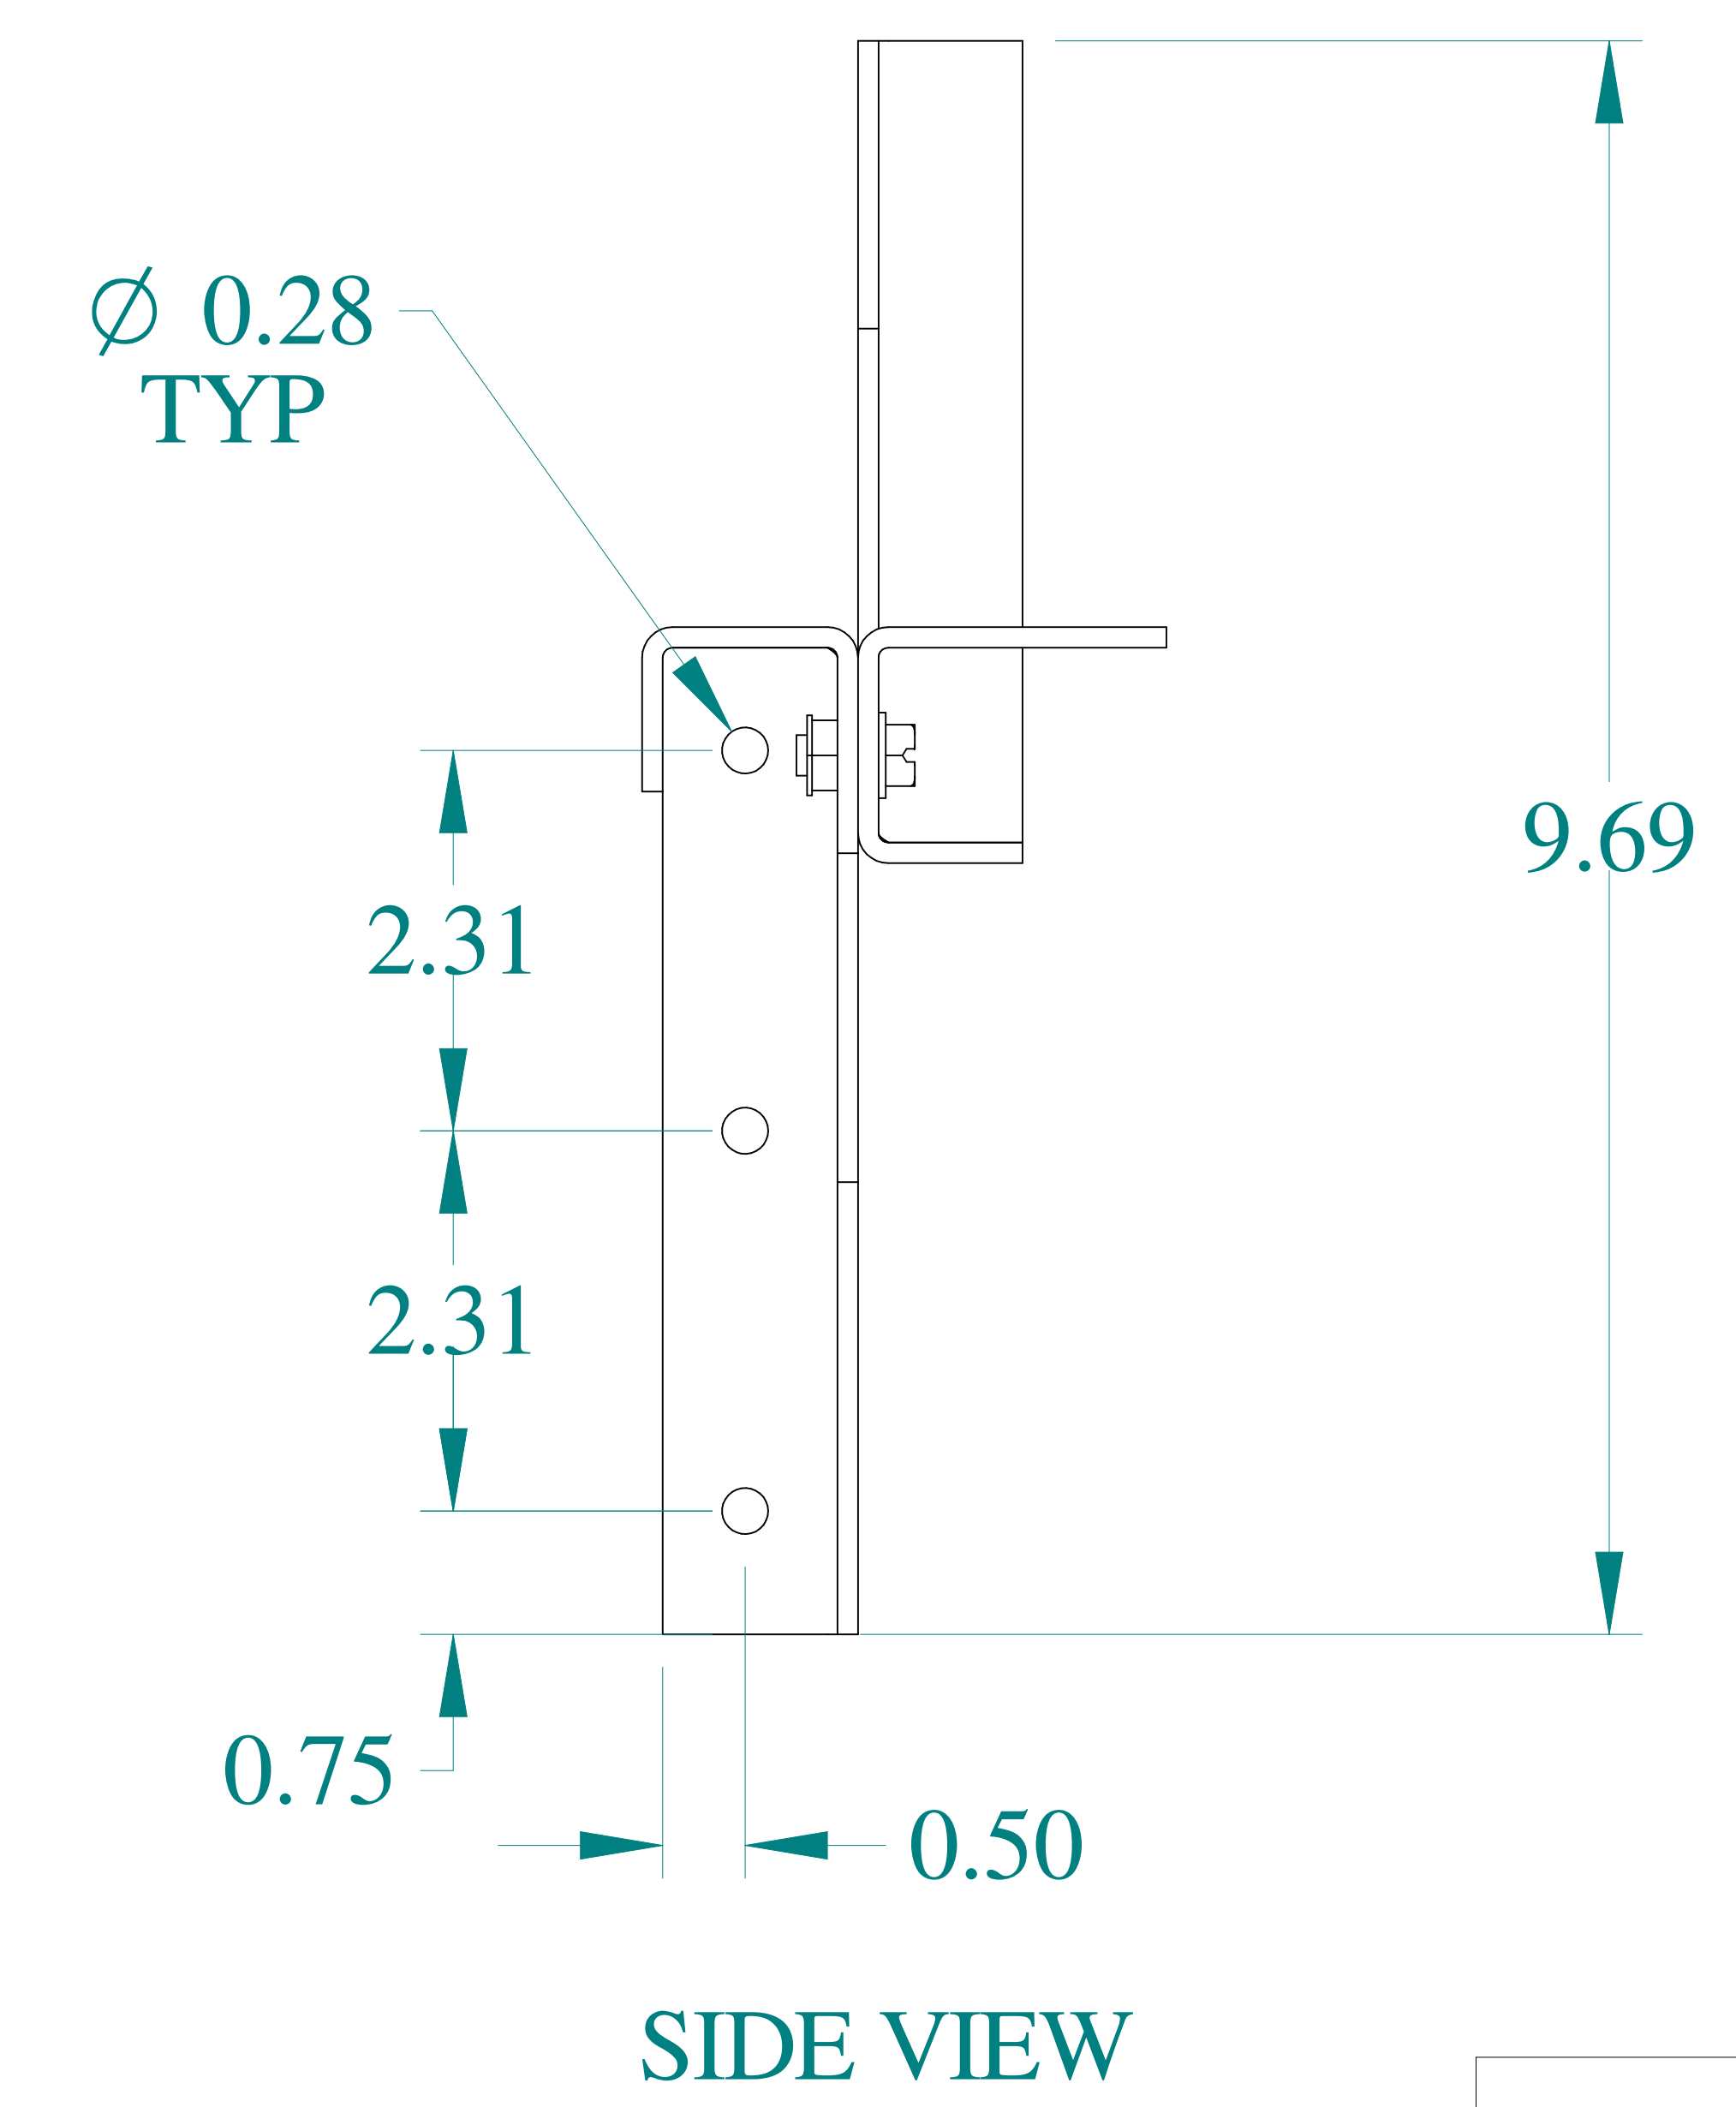

ISOMETRIC VIEWS

Data subject to change without notice.

Part # : CWHW4G

Date : Jan. 30, 2020

Link: [www.hammg.com/CWHW4G](http://www.hammg.com/CWHW4G)