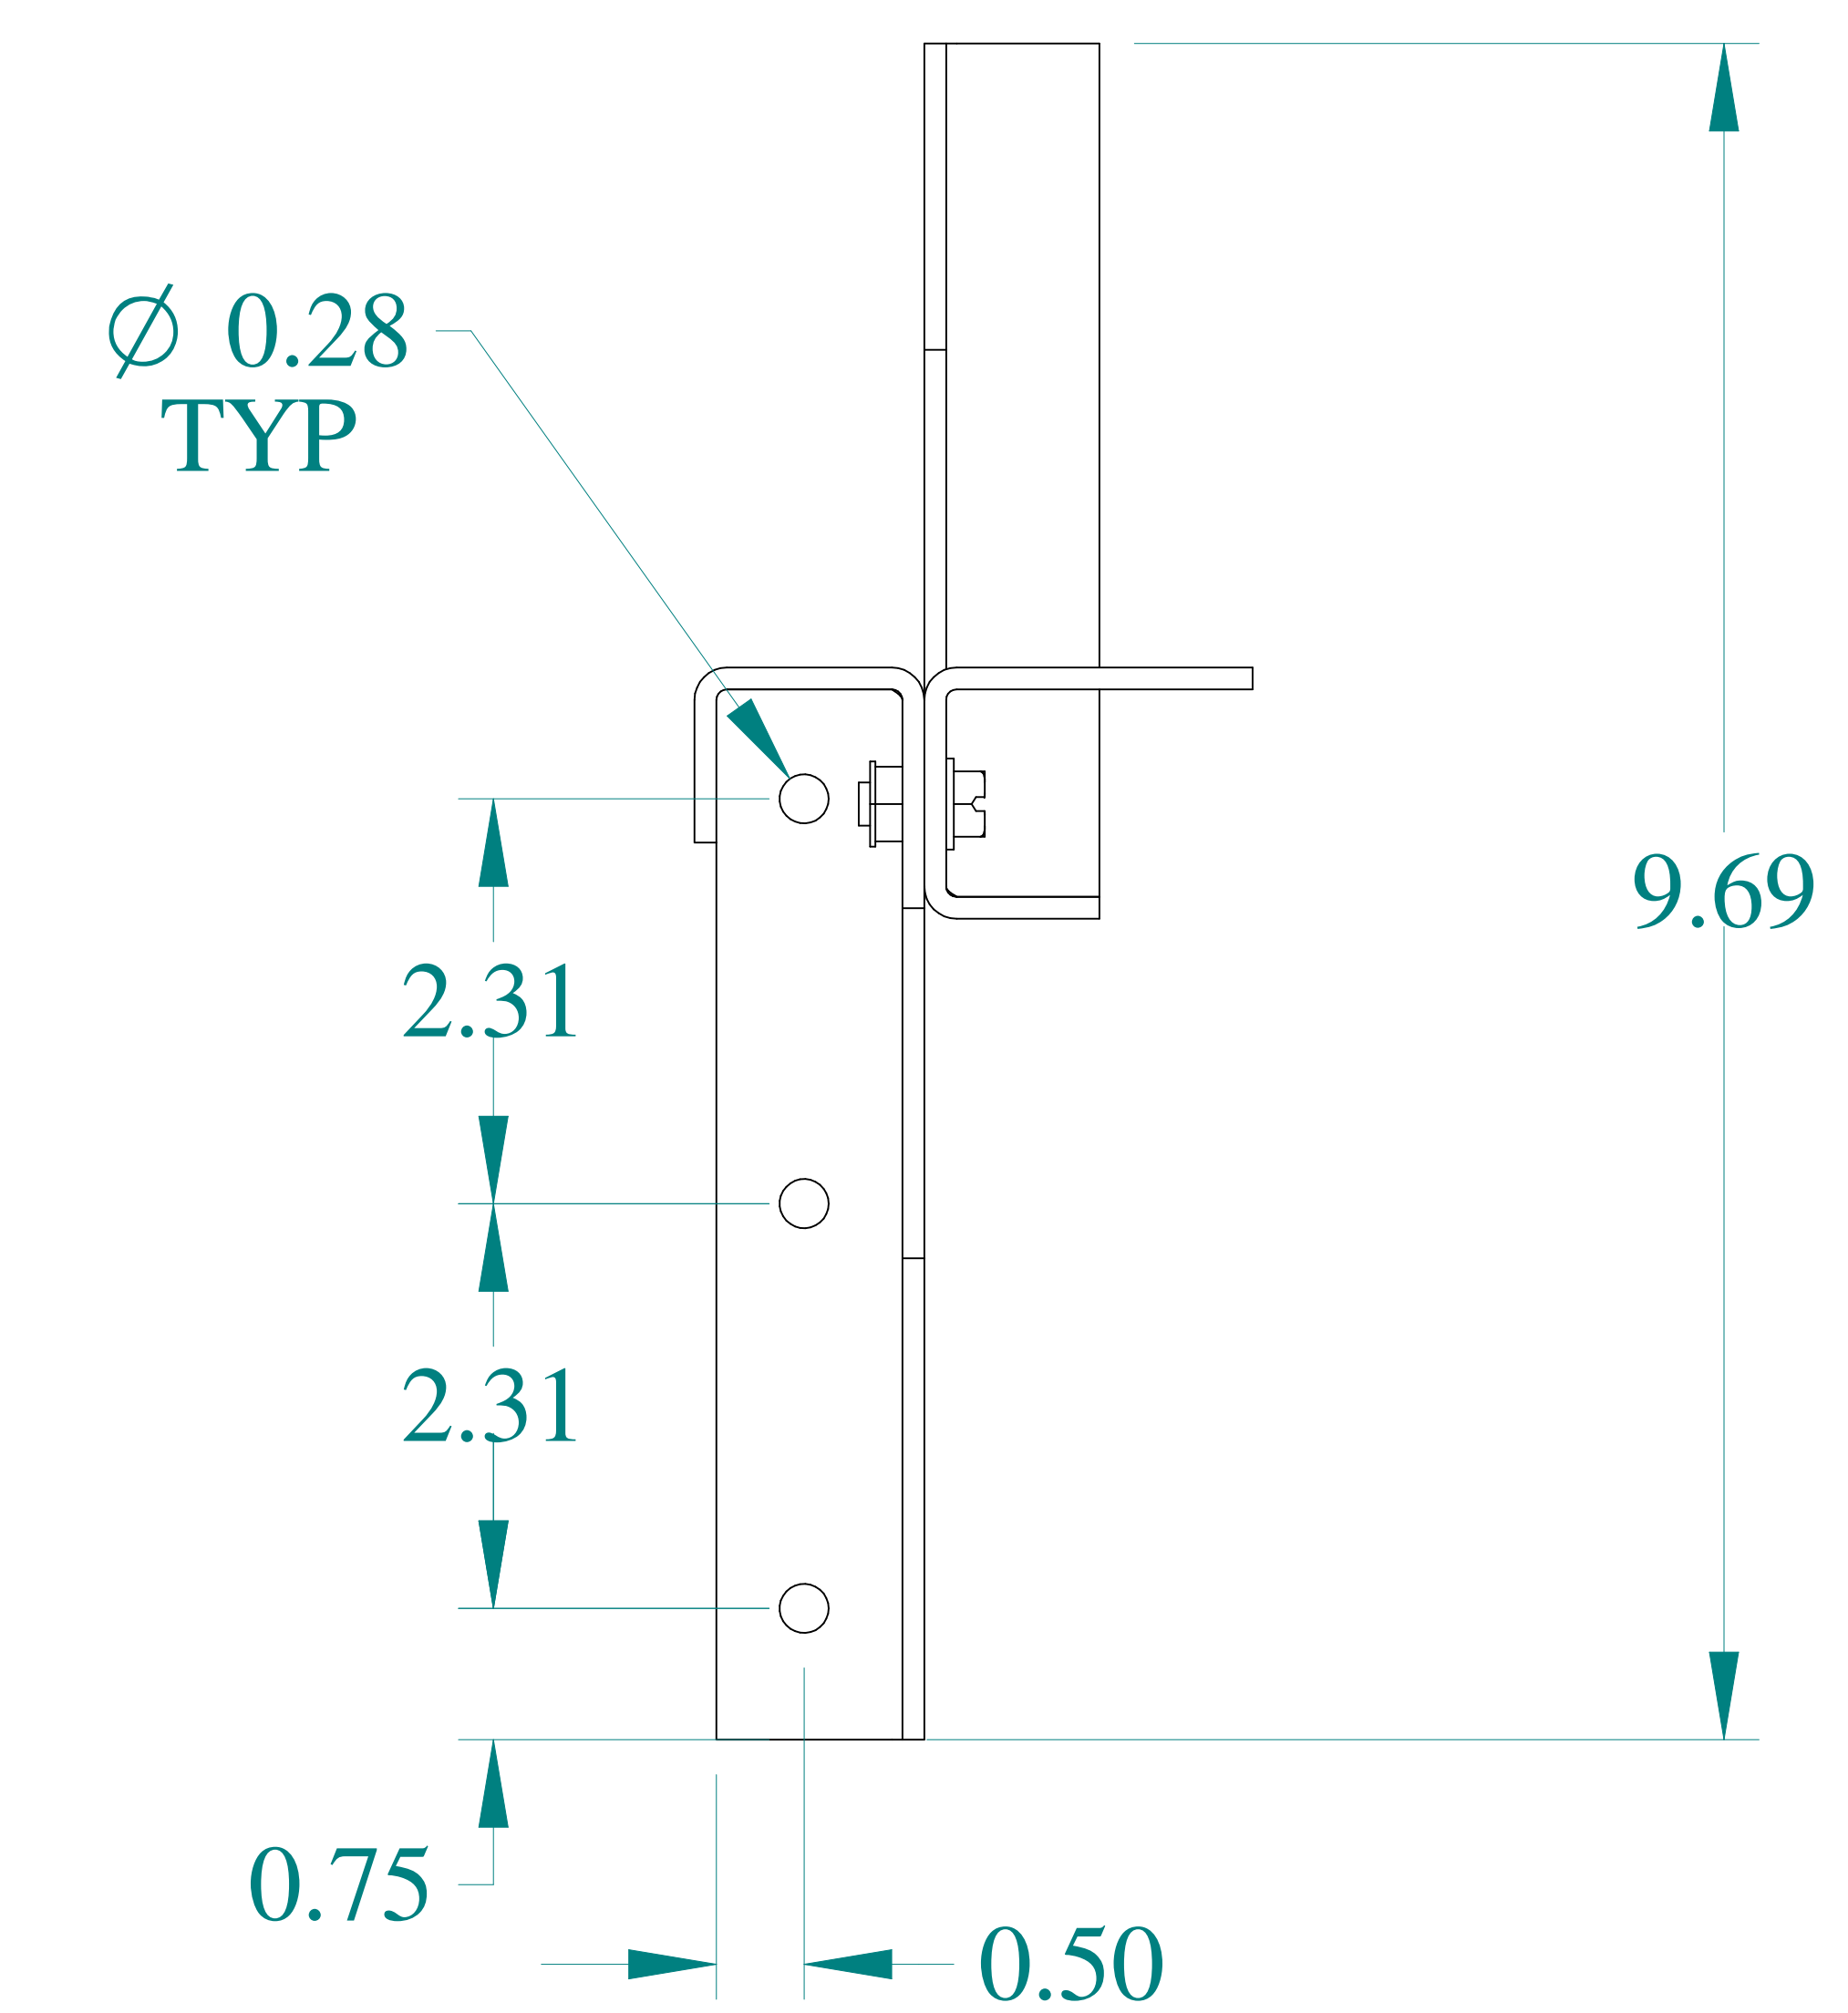

TOP VIEW

BACK VIEW

SIDE VIEW

FRONT VIEW

BOTTOM VIEW

ISOMETRIC VIEWS

SIDE VIEW

HAMMOND
MANUFACTURING®

www.hammondmfg.com

Data subject to change without notice.

Part # : CWHW4

Date : Mar. 22, 2019

Link: www.hammfg.com/CWHW4