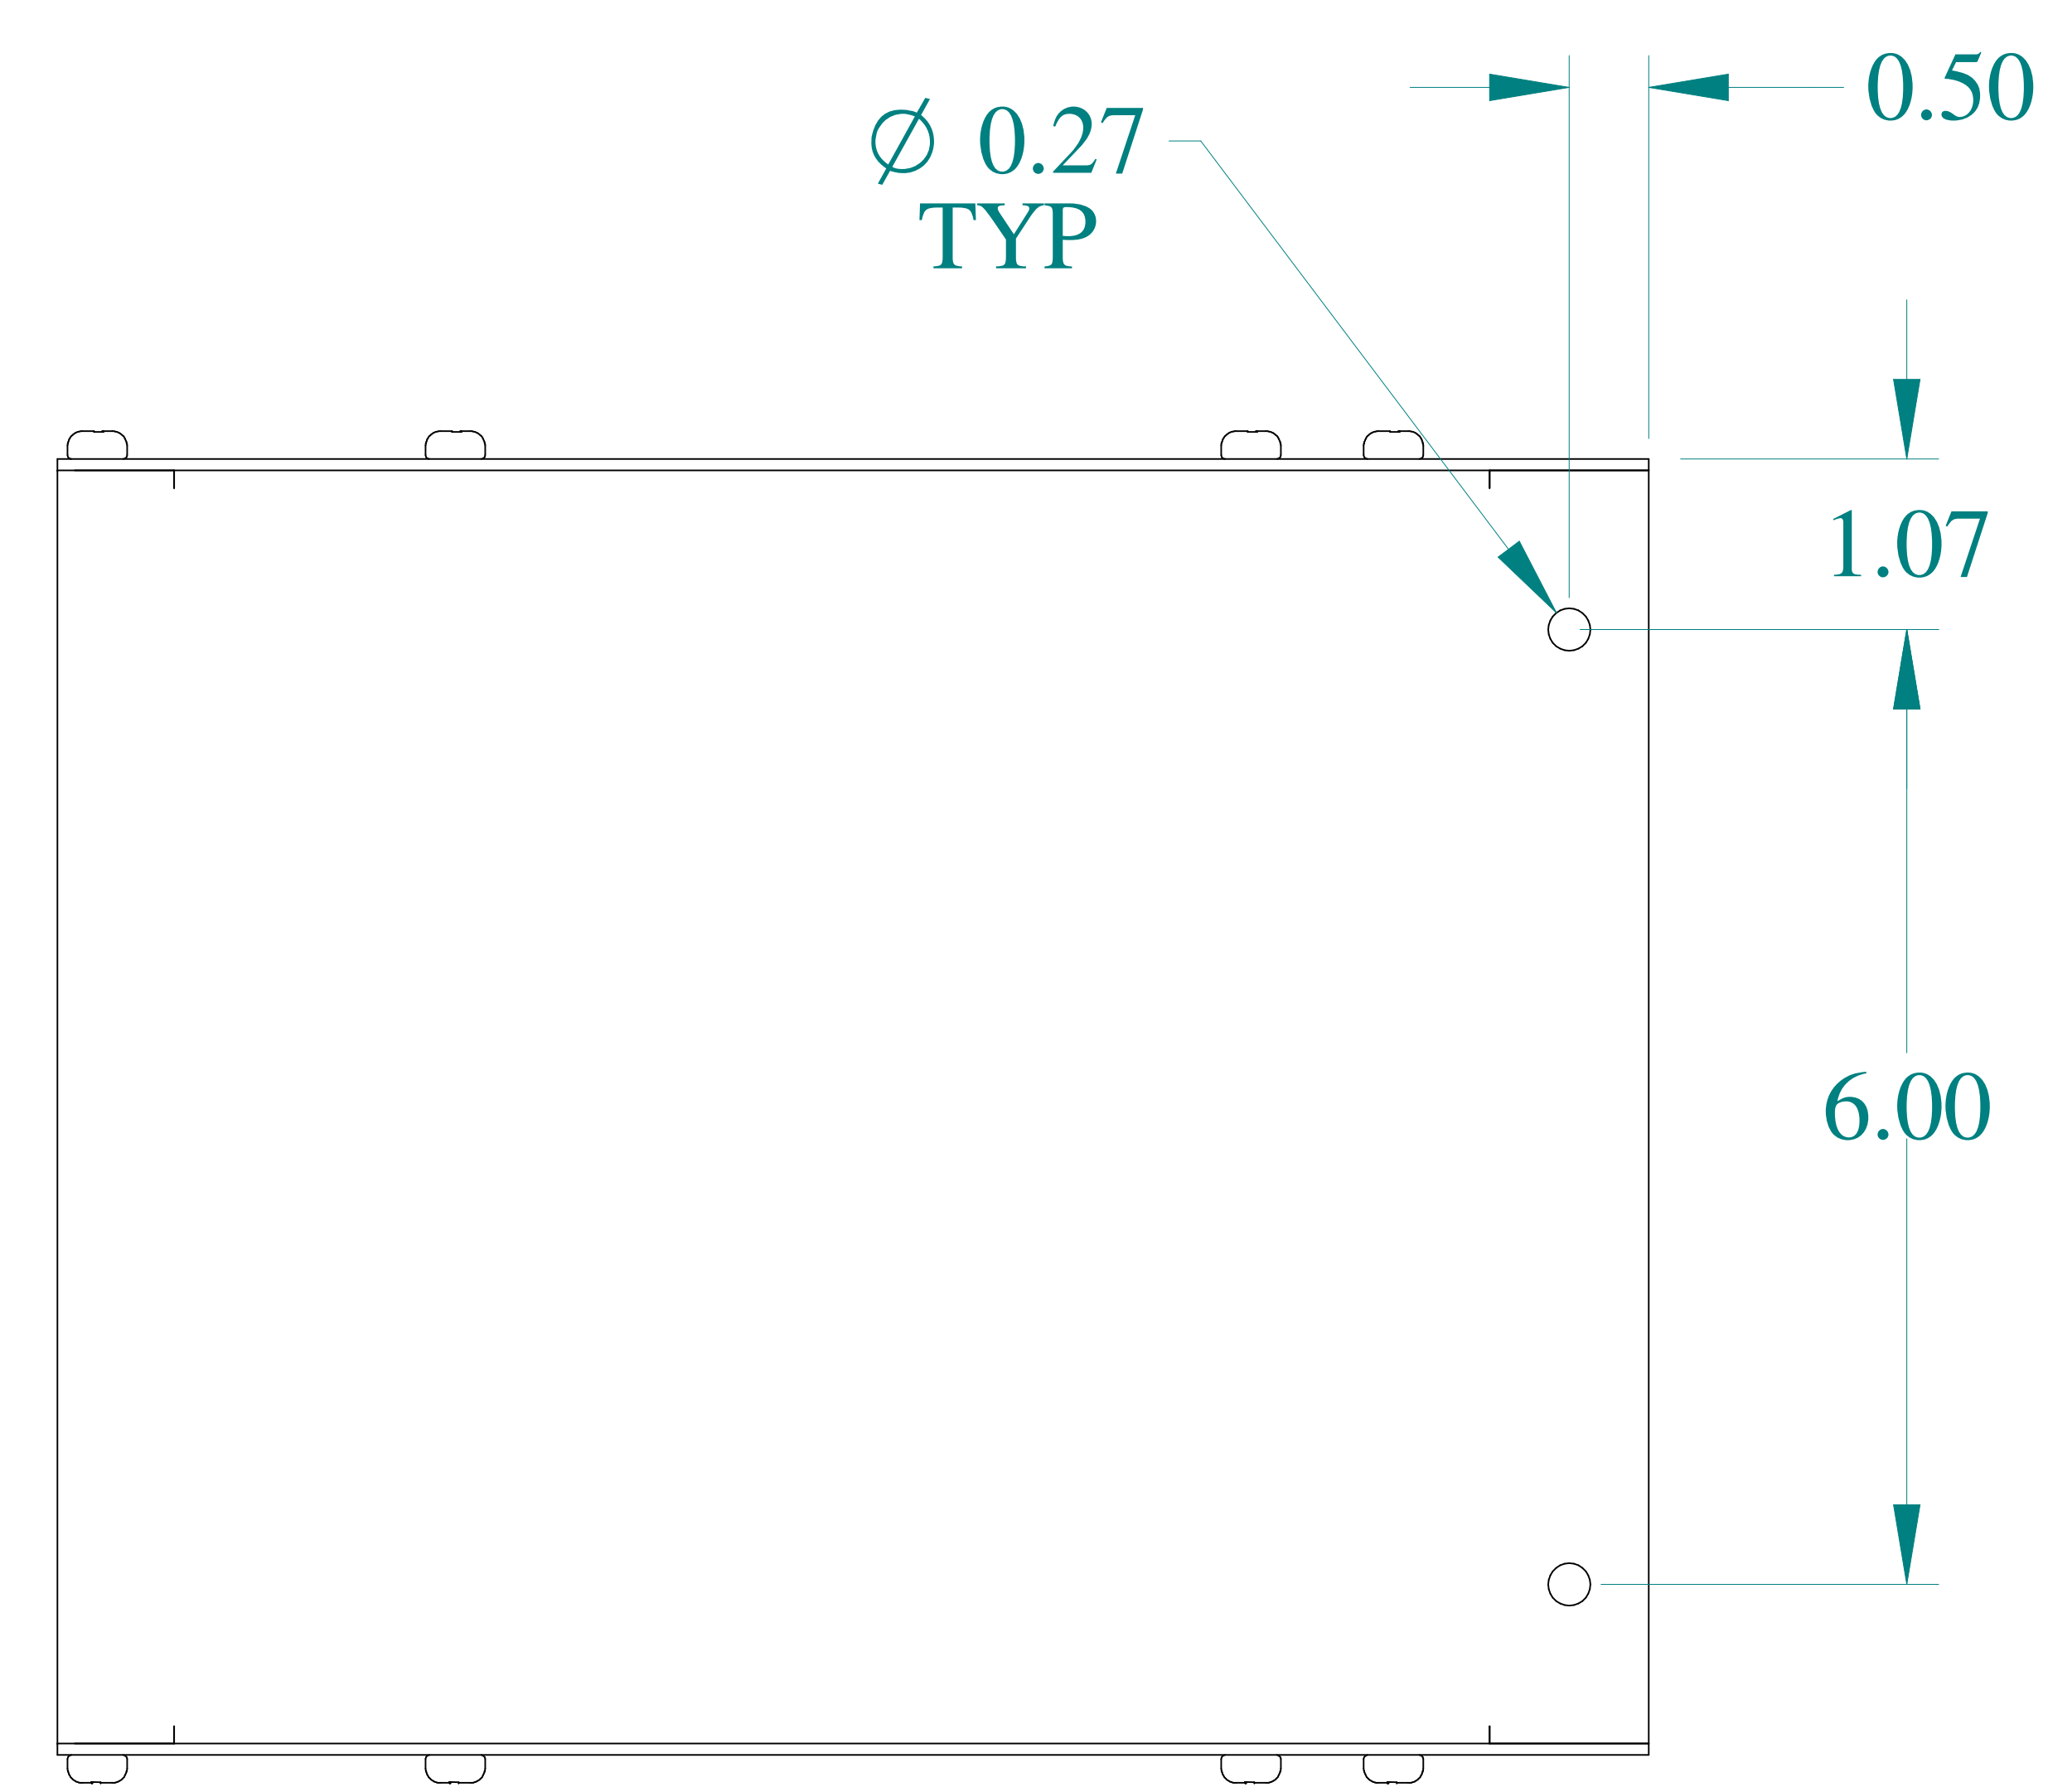

TOP VIEW

SIDE VIEW

FRONT VIEW

SIDE VIEW

BOTTOM VIEW

ISOMETRIC VIEWS

Data subject to change without notice.

Part # : CWEL890