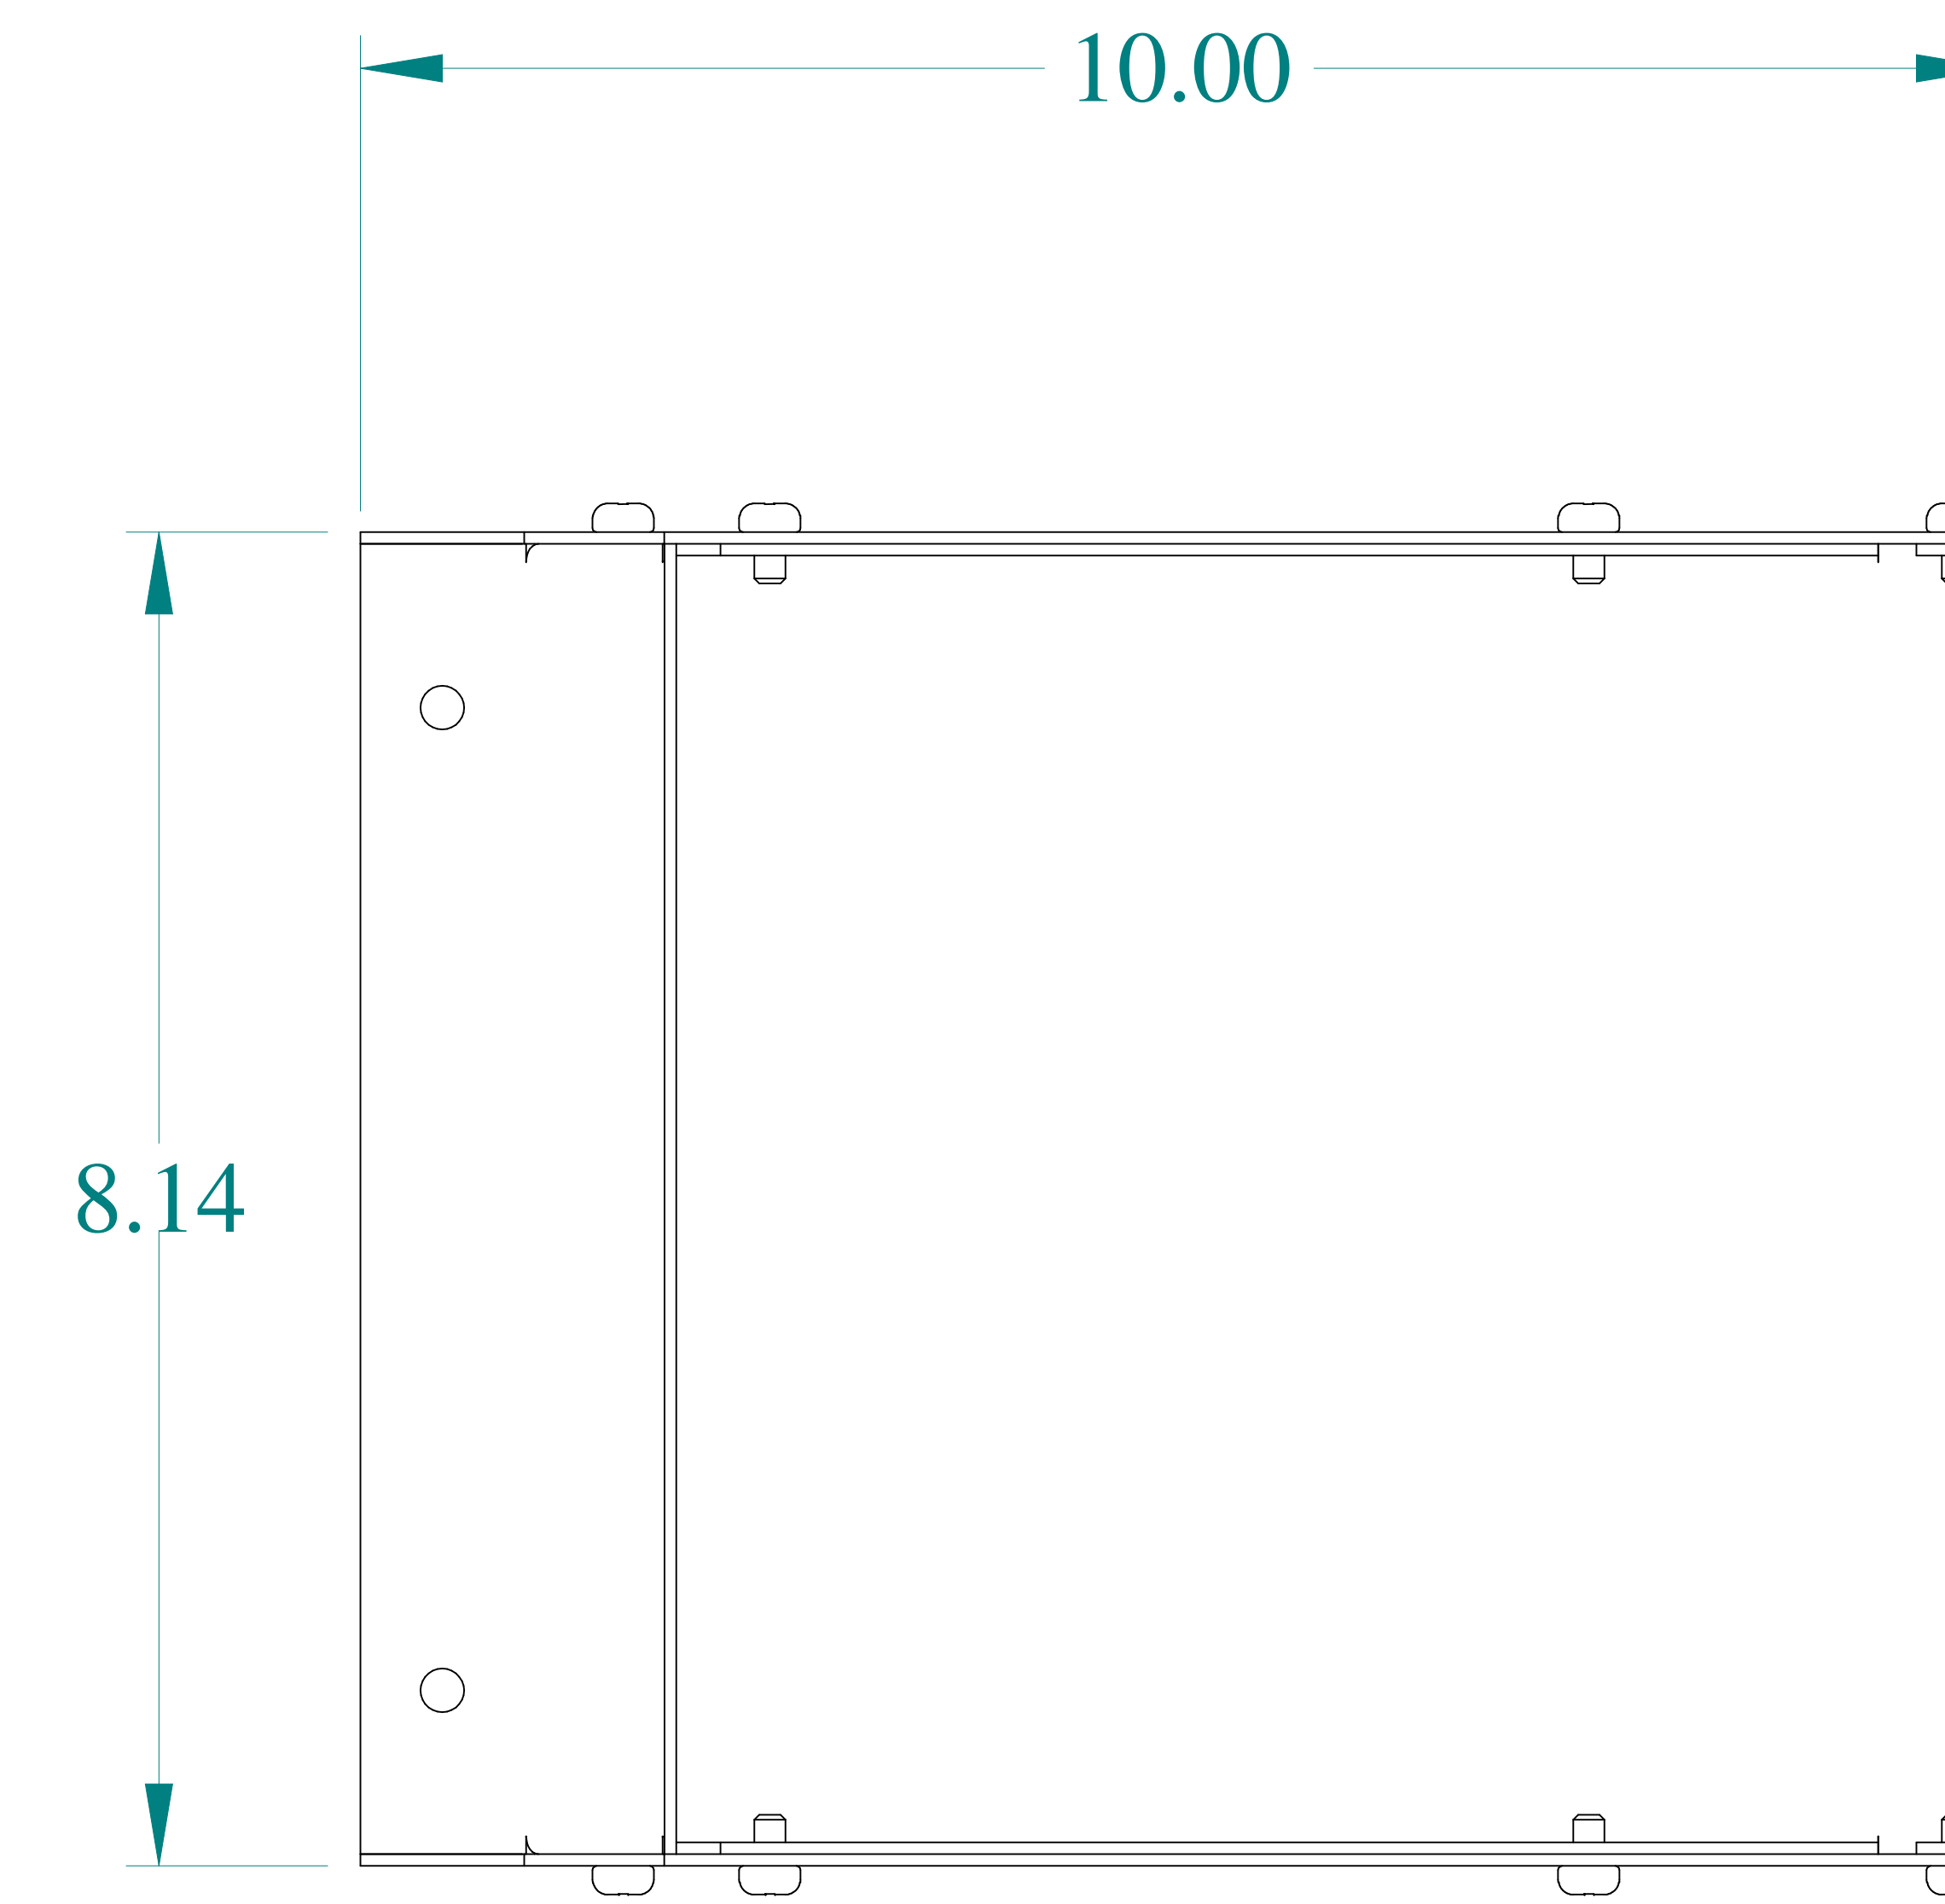

TOP VIEW

SIDE VIEW

FRONT VIEW

SIDE VIEW

BOTTOM VIEW

ISOMETRIC VIEWS

Data subject to change without notice.

Part # : CWEL890