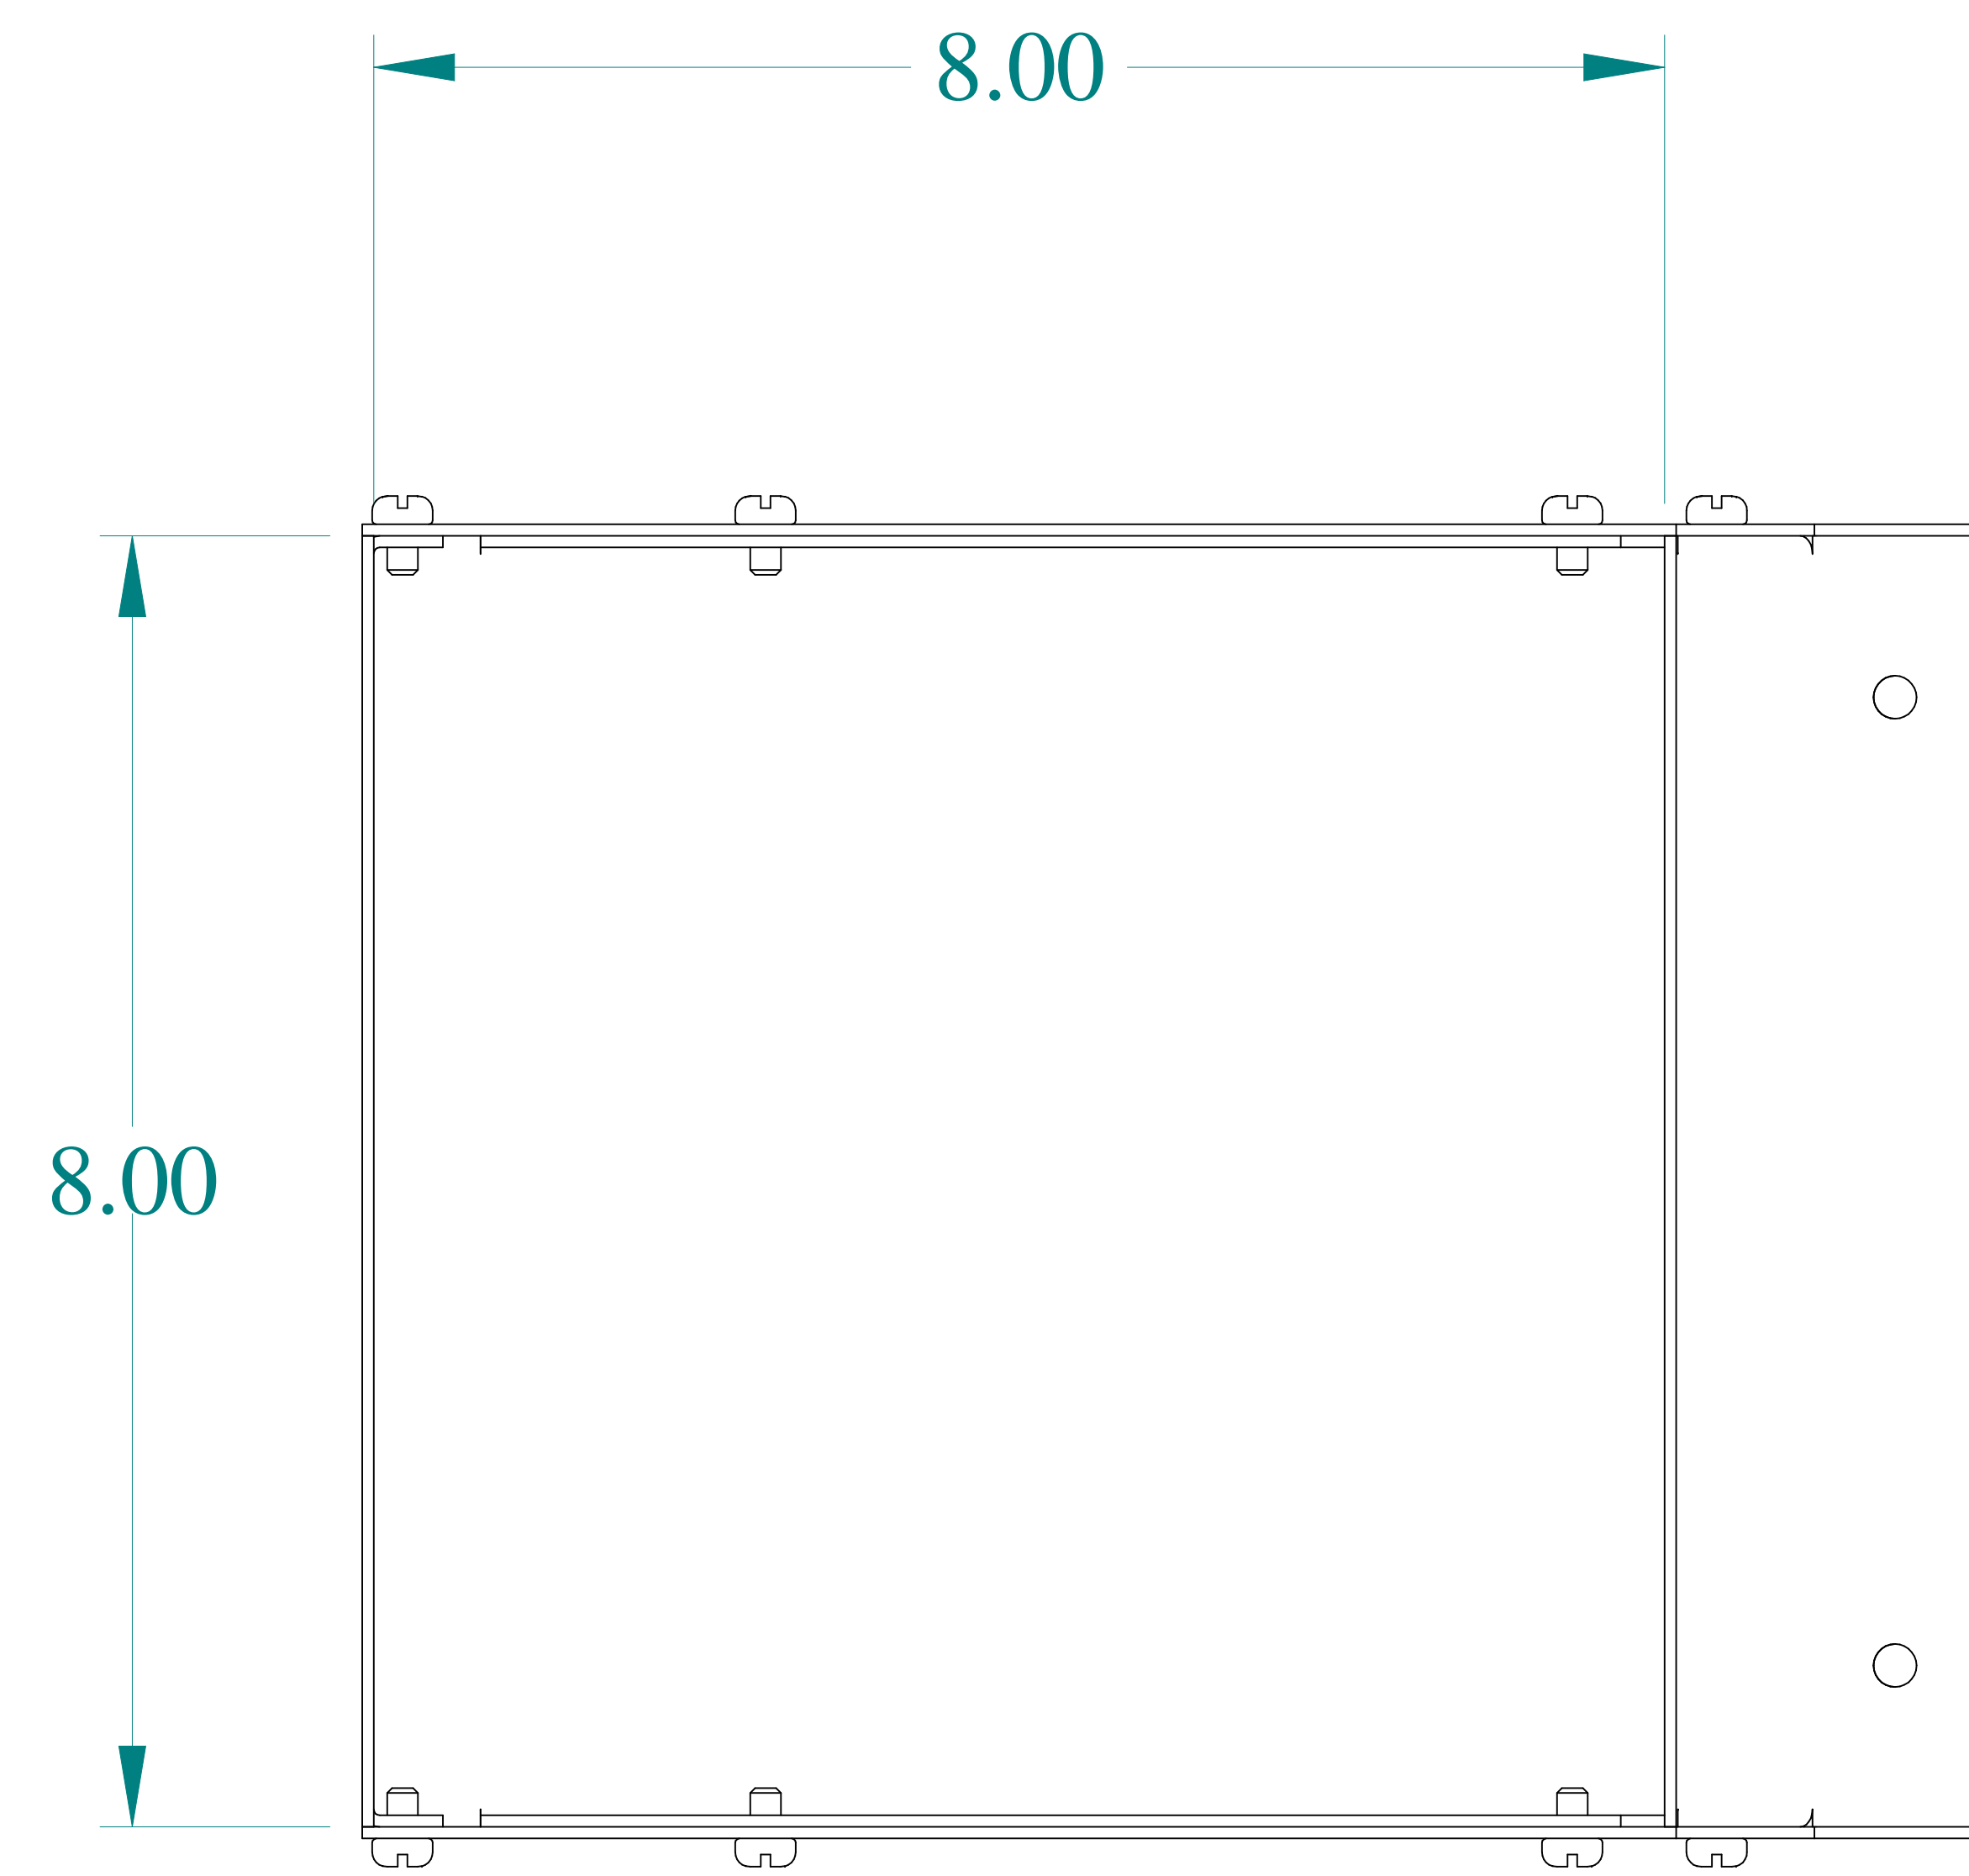

TOP VIEW

SIDE VIEW

FRONT VIEW

SIDE VIEW

BOTTOM VIEW

ISOMETRIC VIEWS

Data subject to change without notice.

Part # : CWEL890