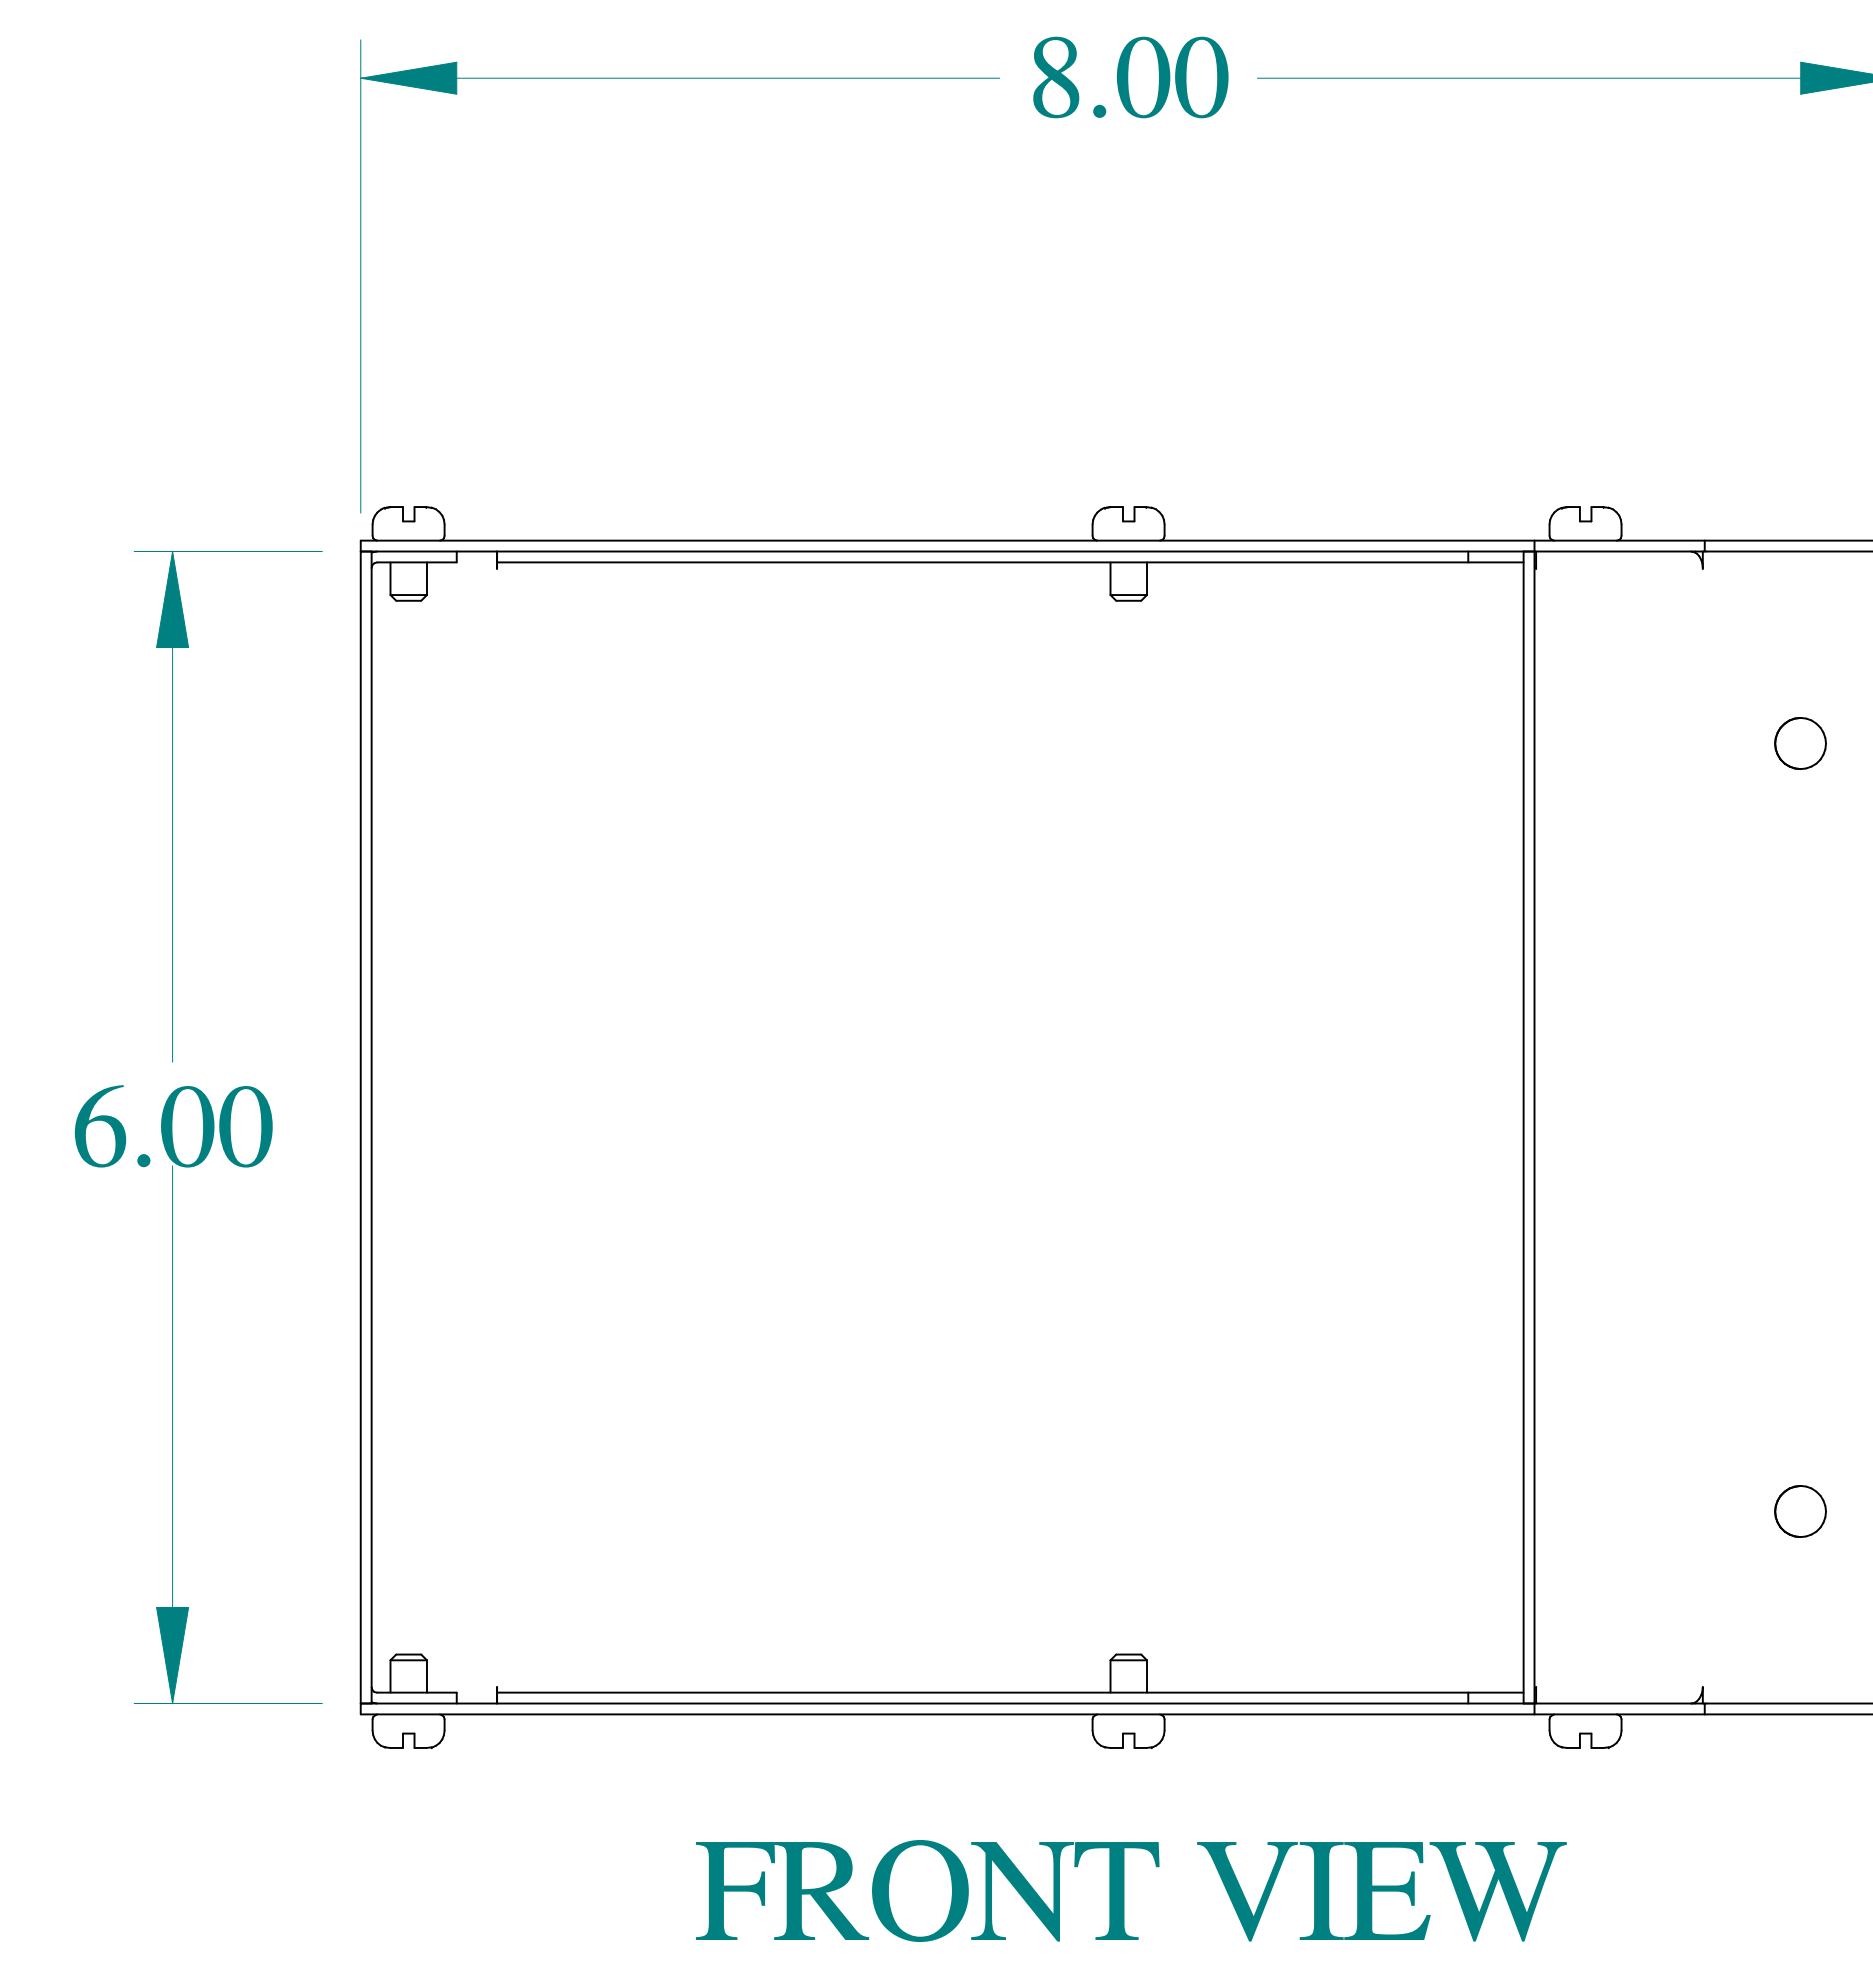

ISOMETRIC VIEWS

Data subject to change without notice.

Part # : CWEL690

Date : Mar. 22, 2019

Link: www.hammg.com/CWEL690