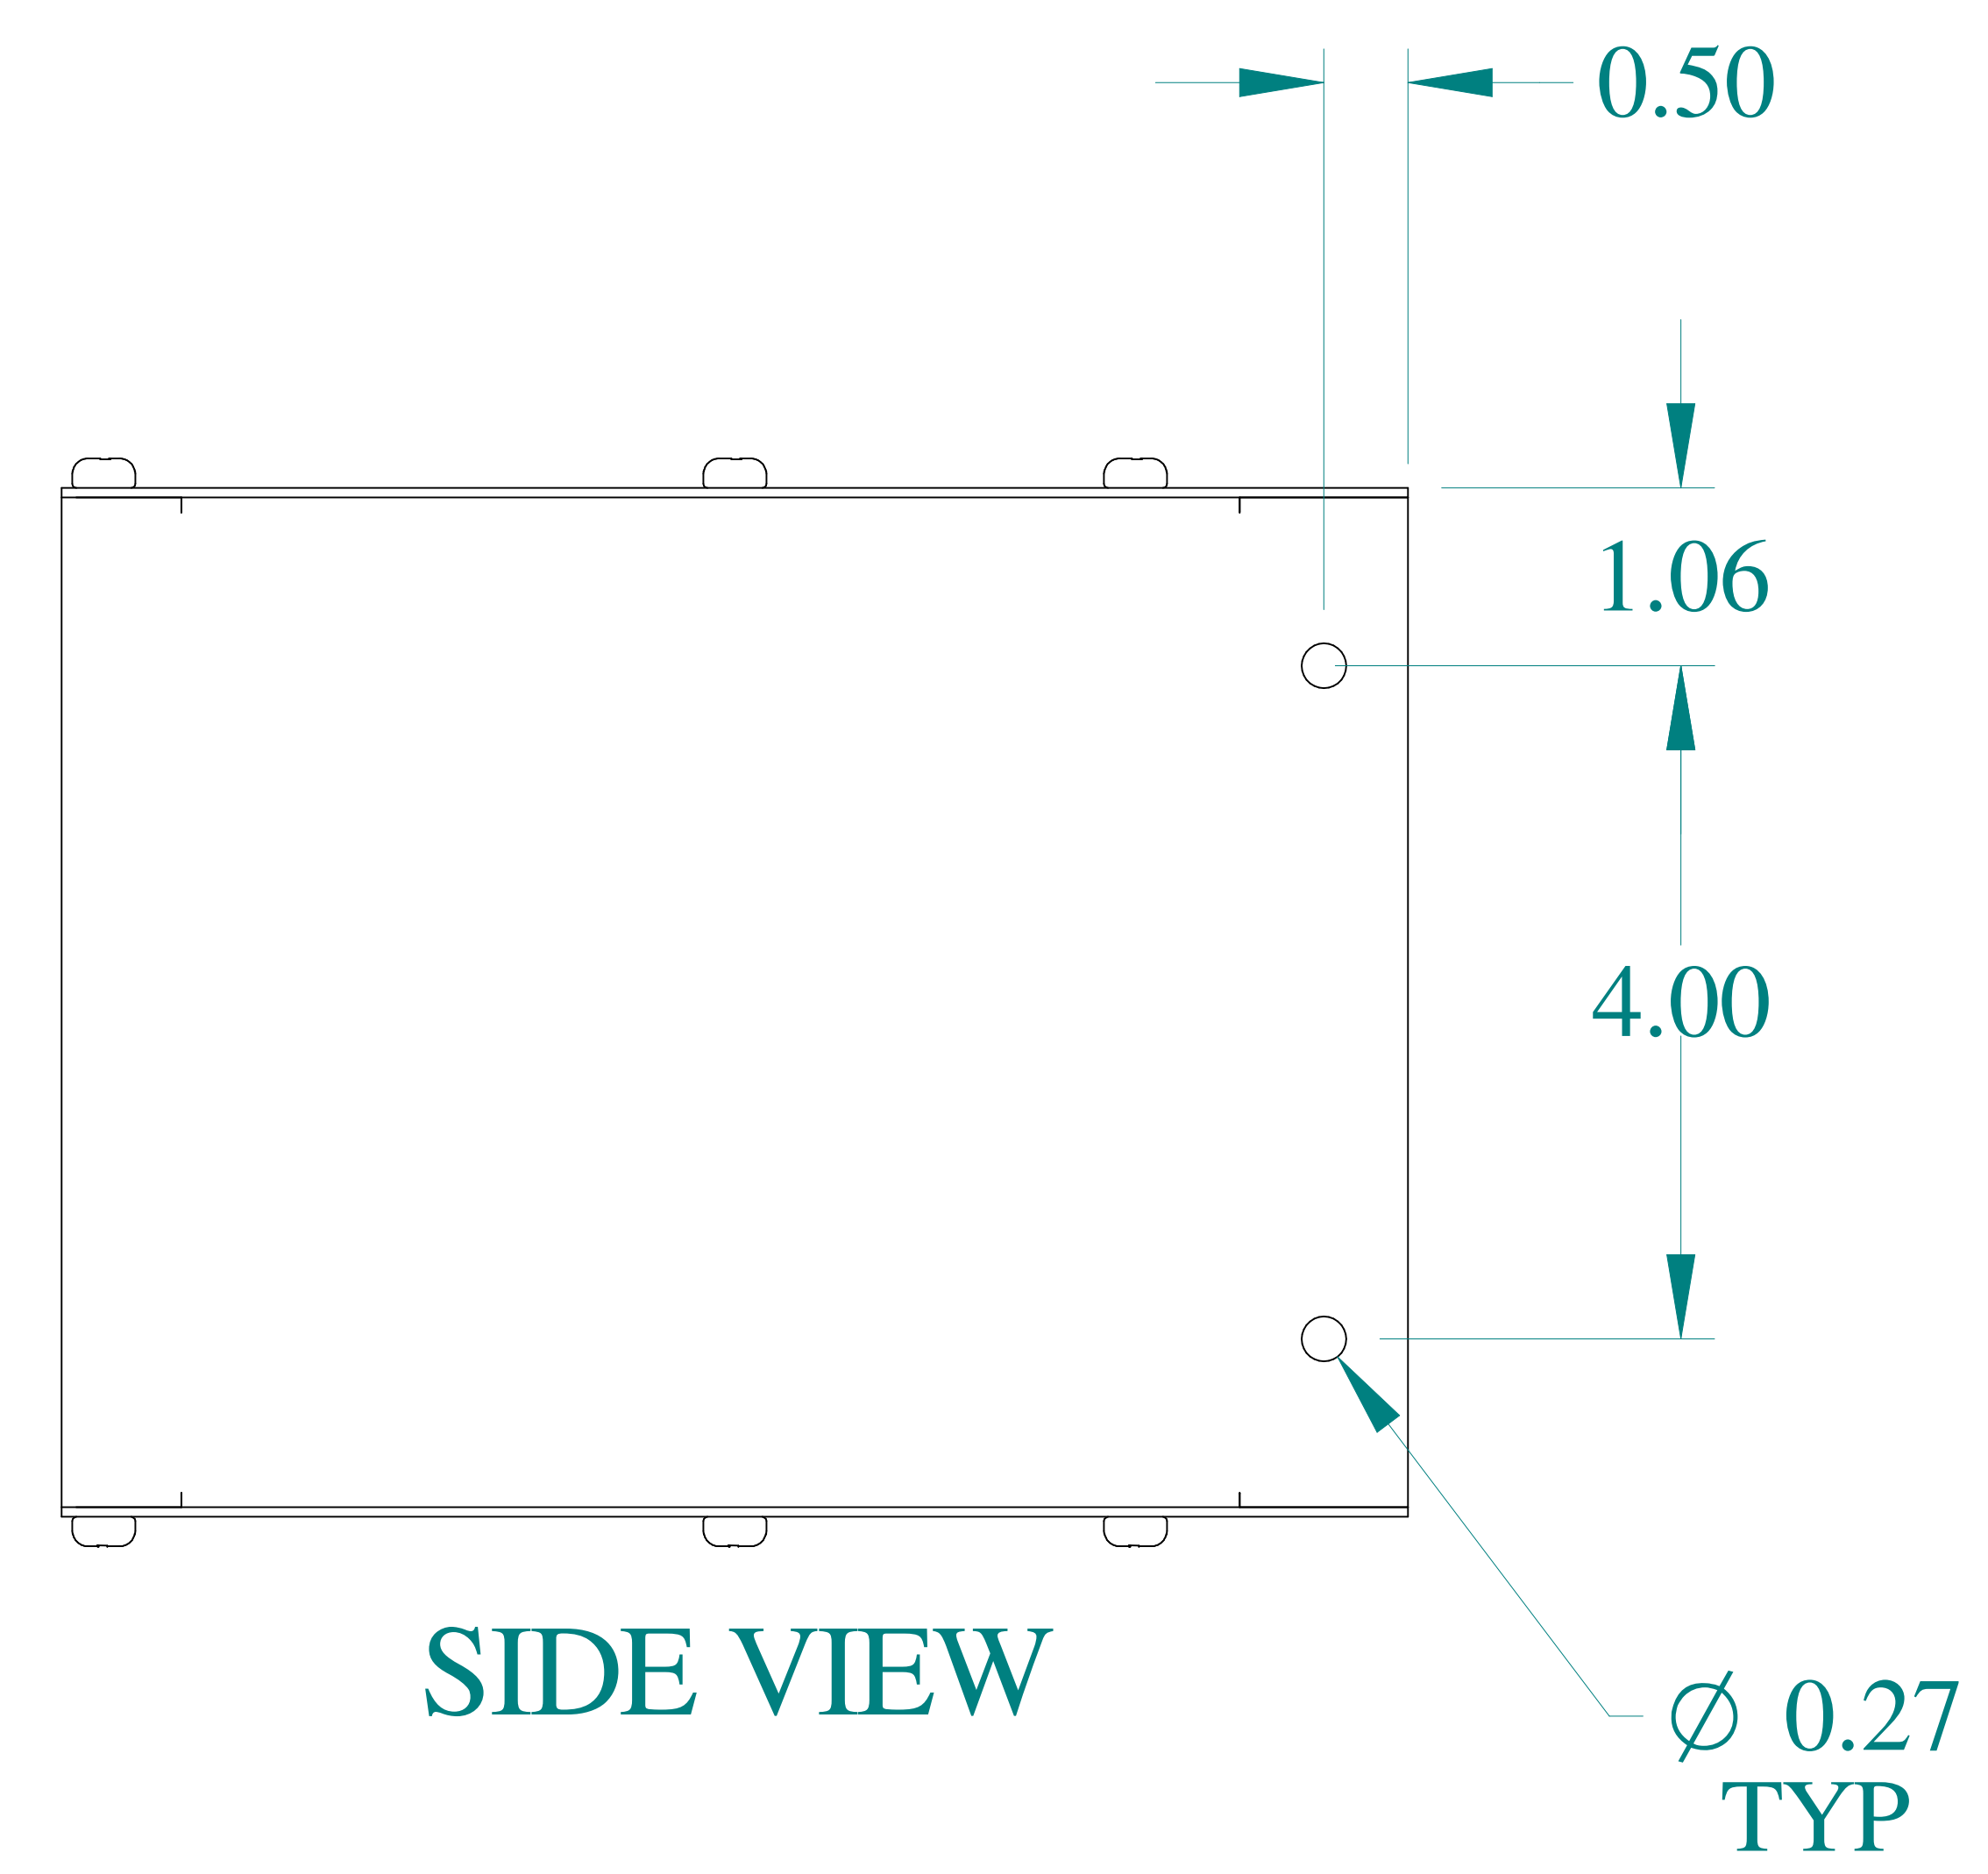

ISOMETRIC VIEWS

Data subject to change without notice.

Part # : CWEL690

Date : Mar. 22, 2019

Link: www.hammg.com/CWEL690