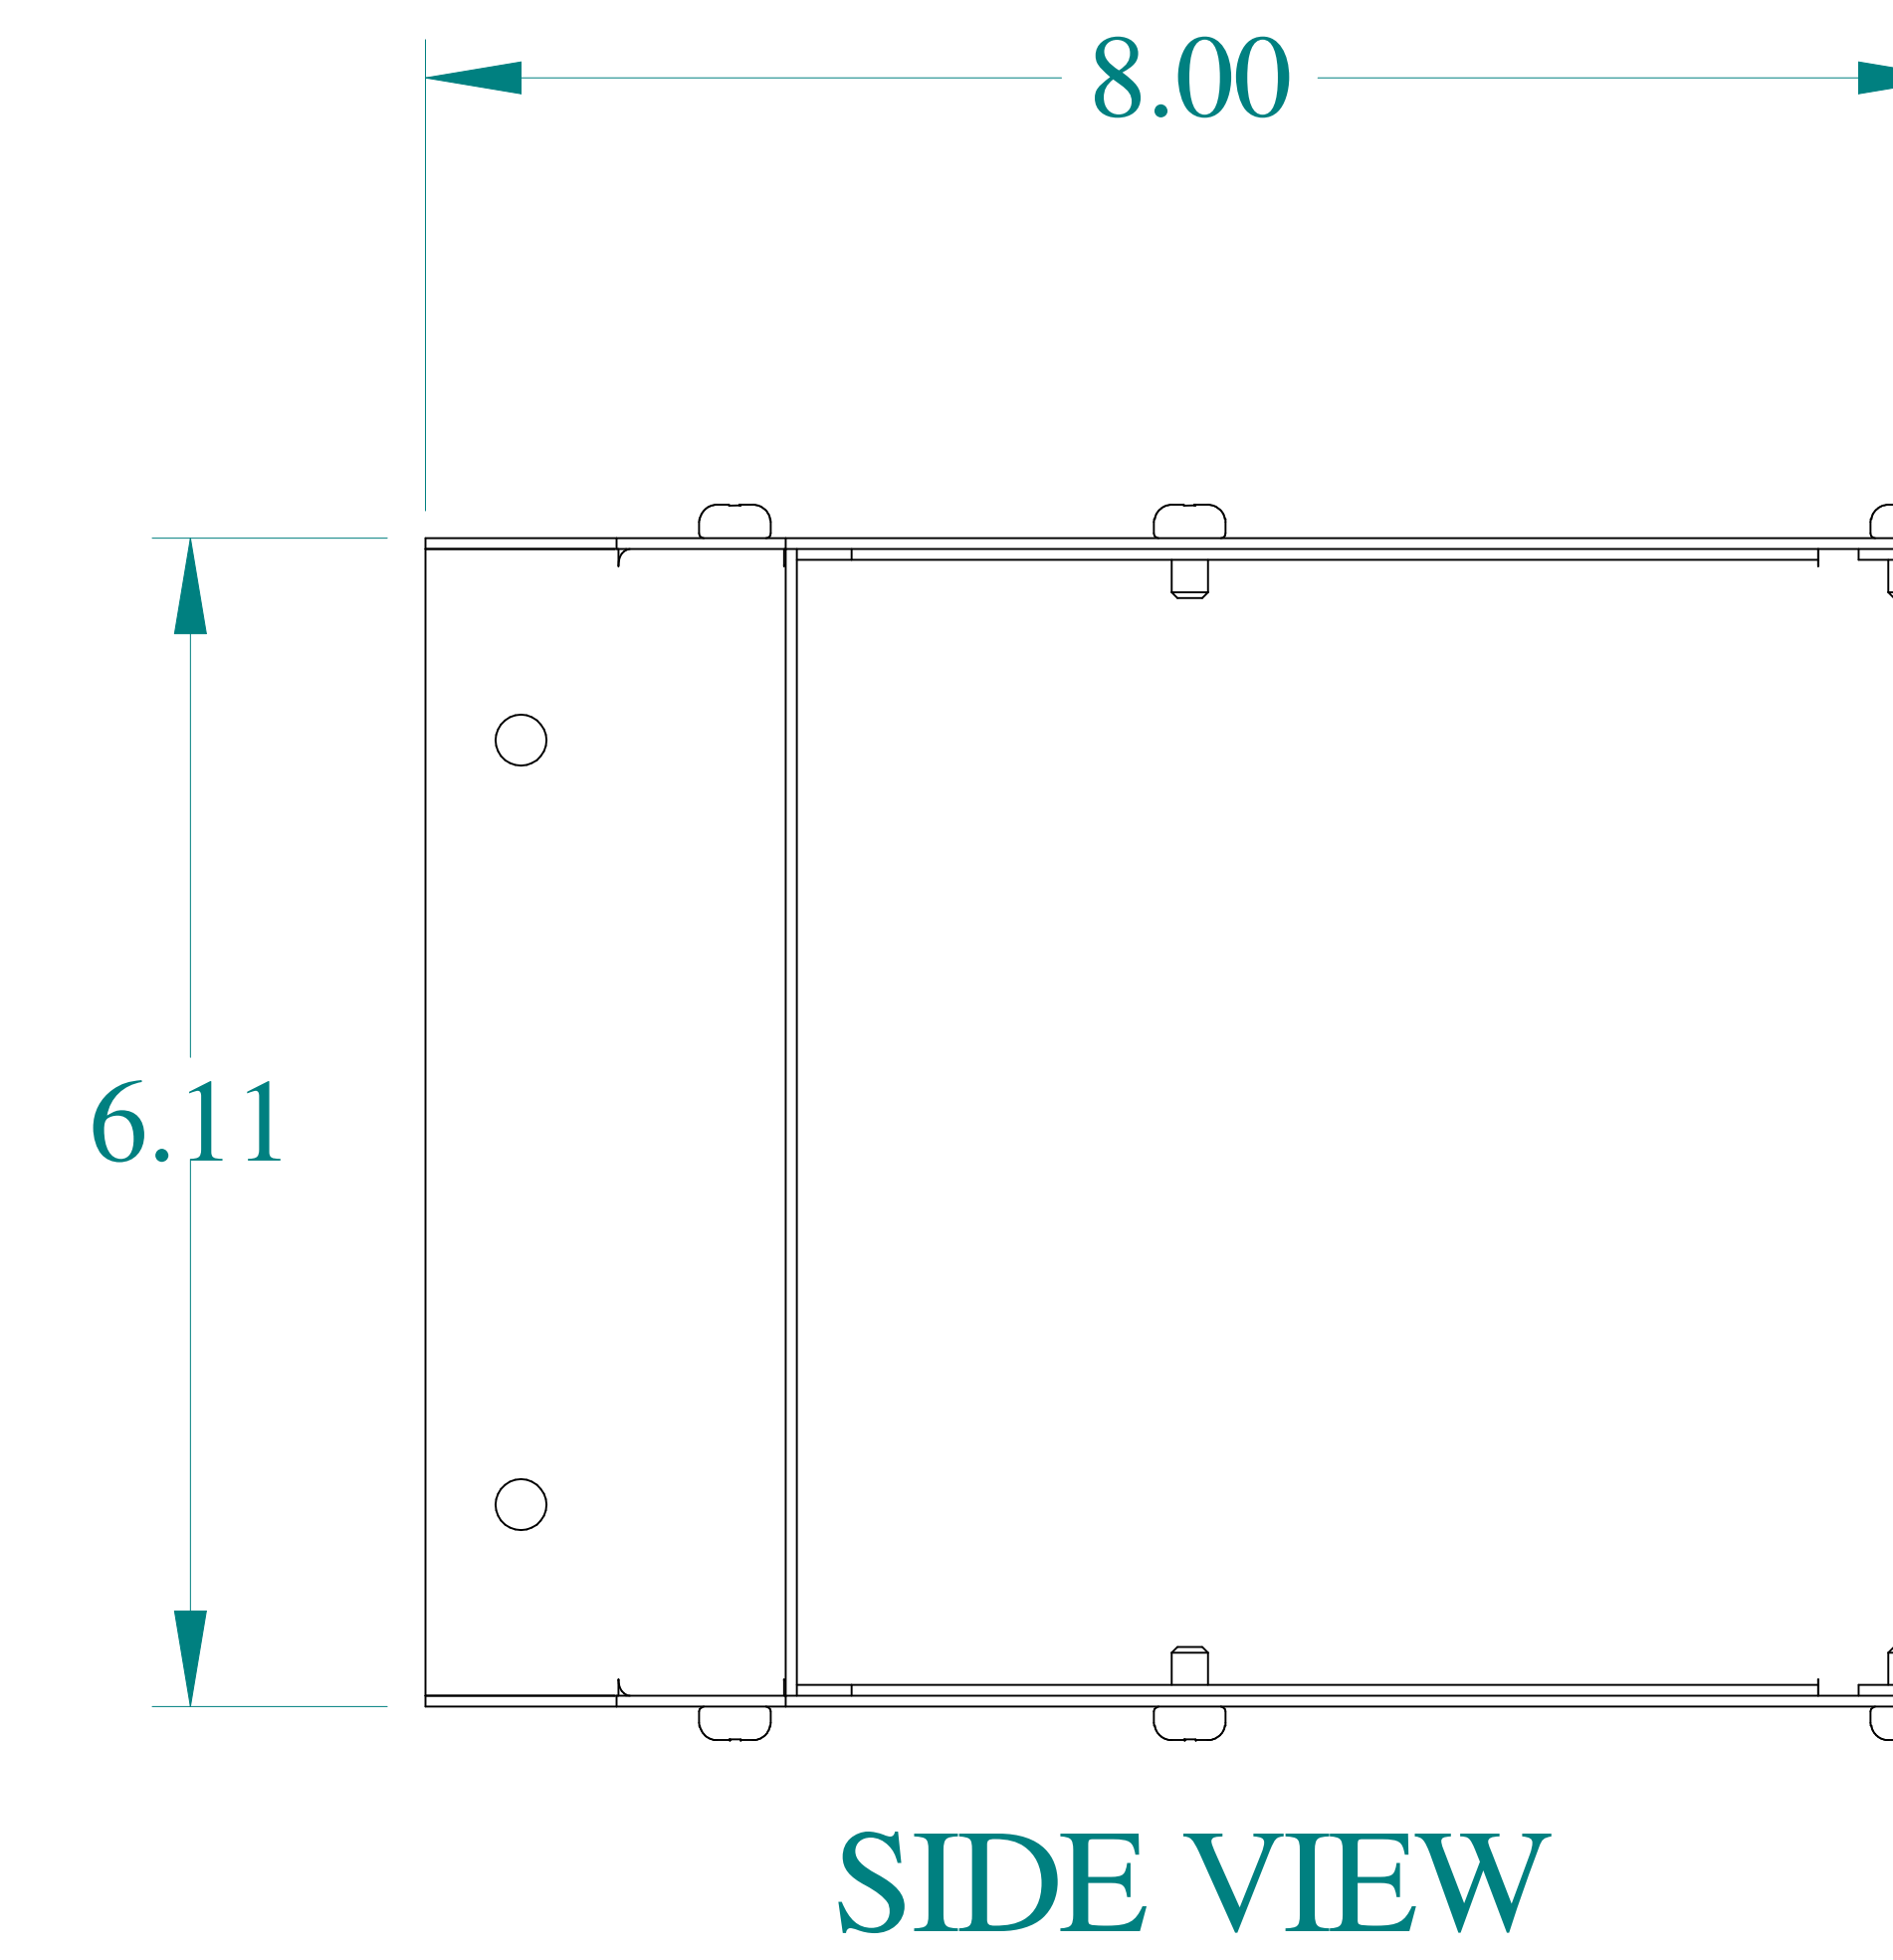

ISOMETRIC VIEWS

Data subject to change without notice.

Part # : CWEL690

Date : Mar. 22, 2019

Link: www.hammg.com/CWEL690