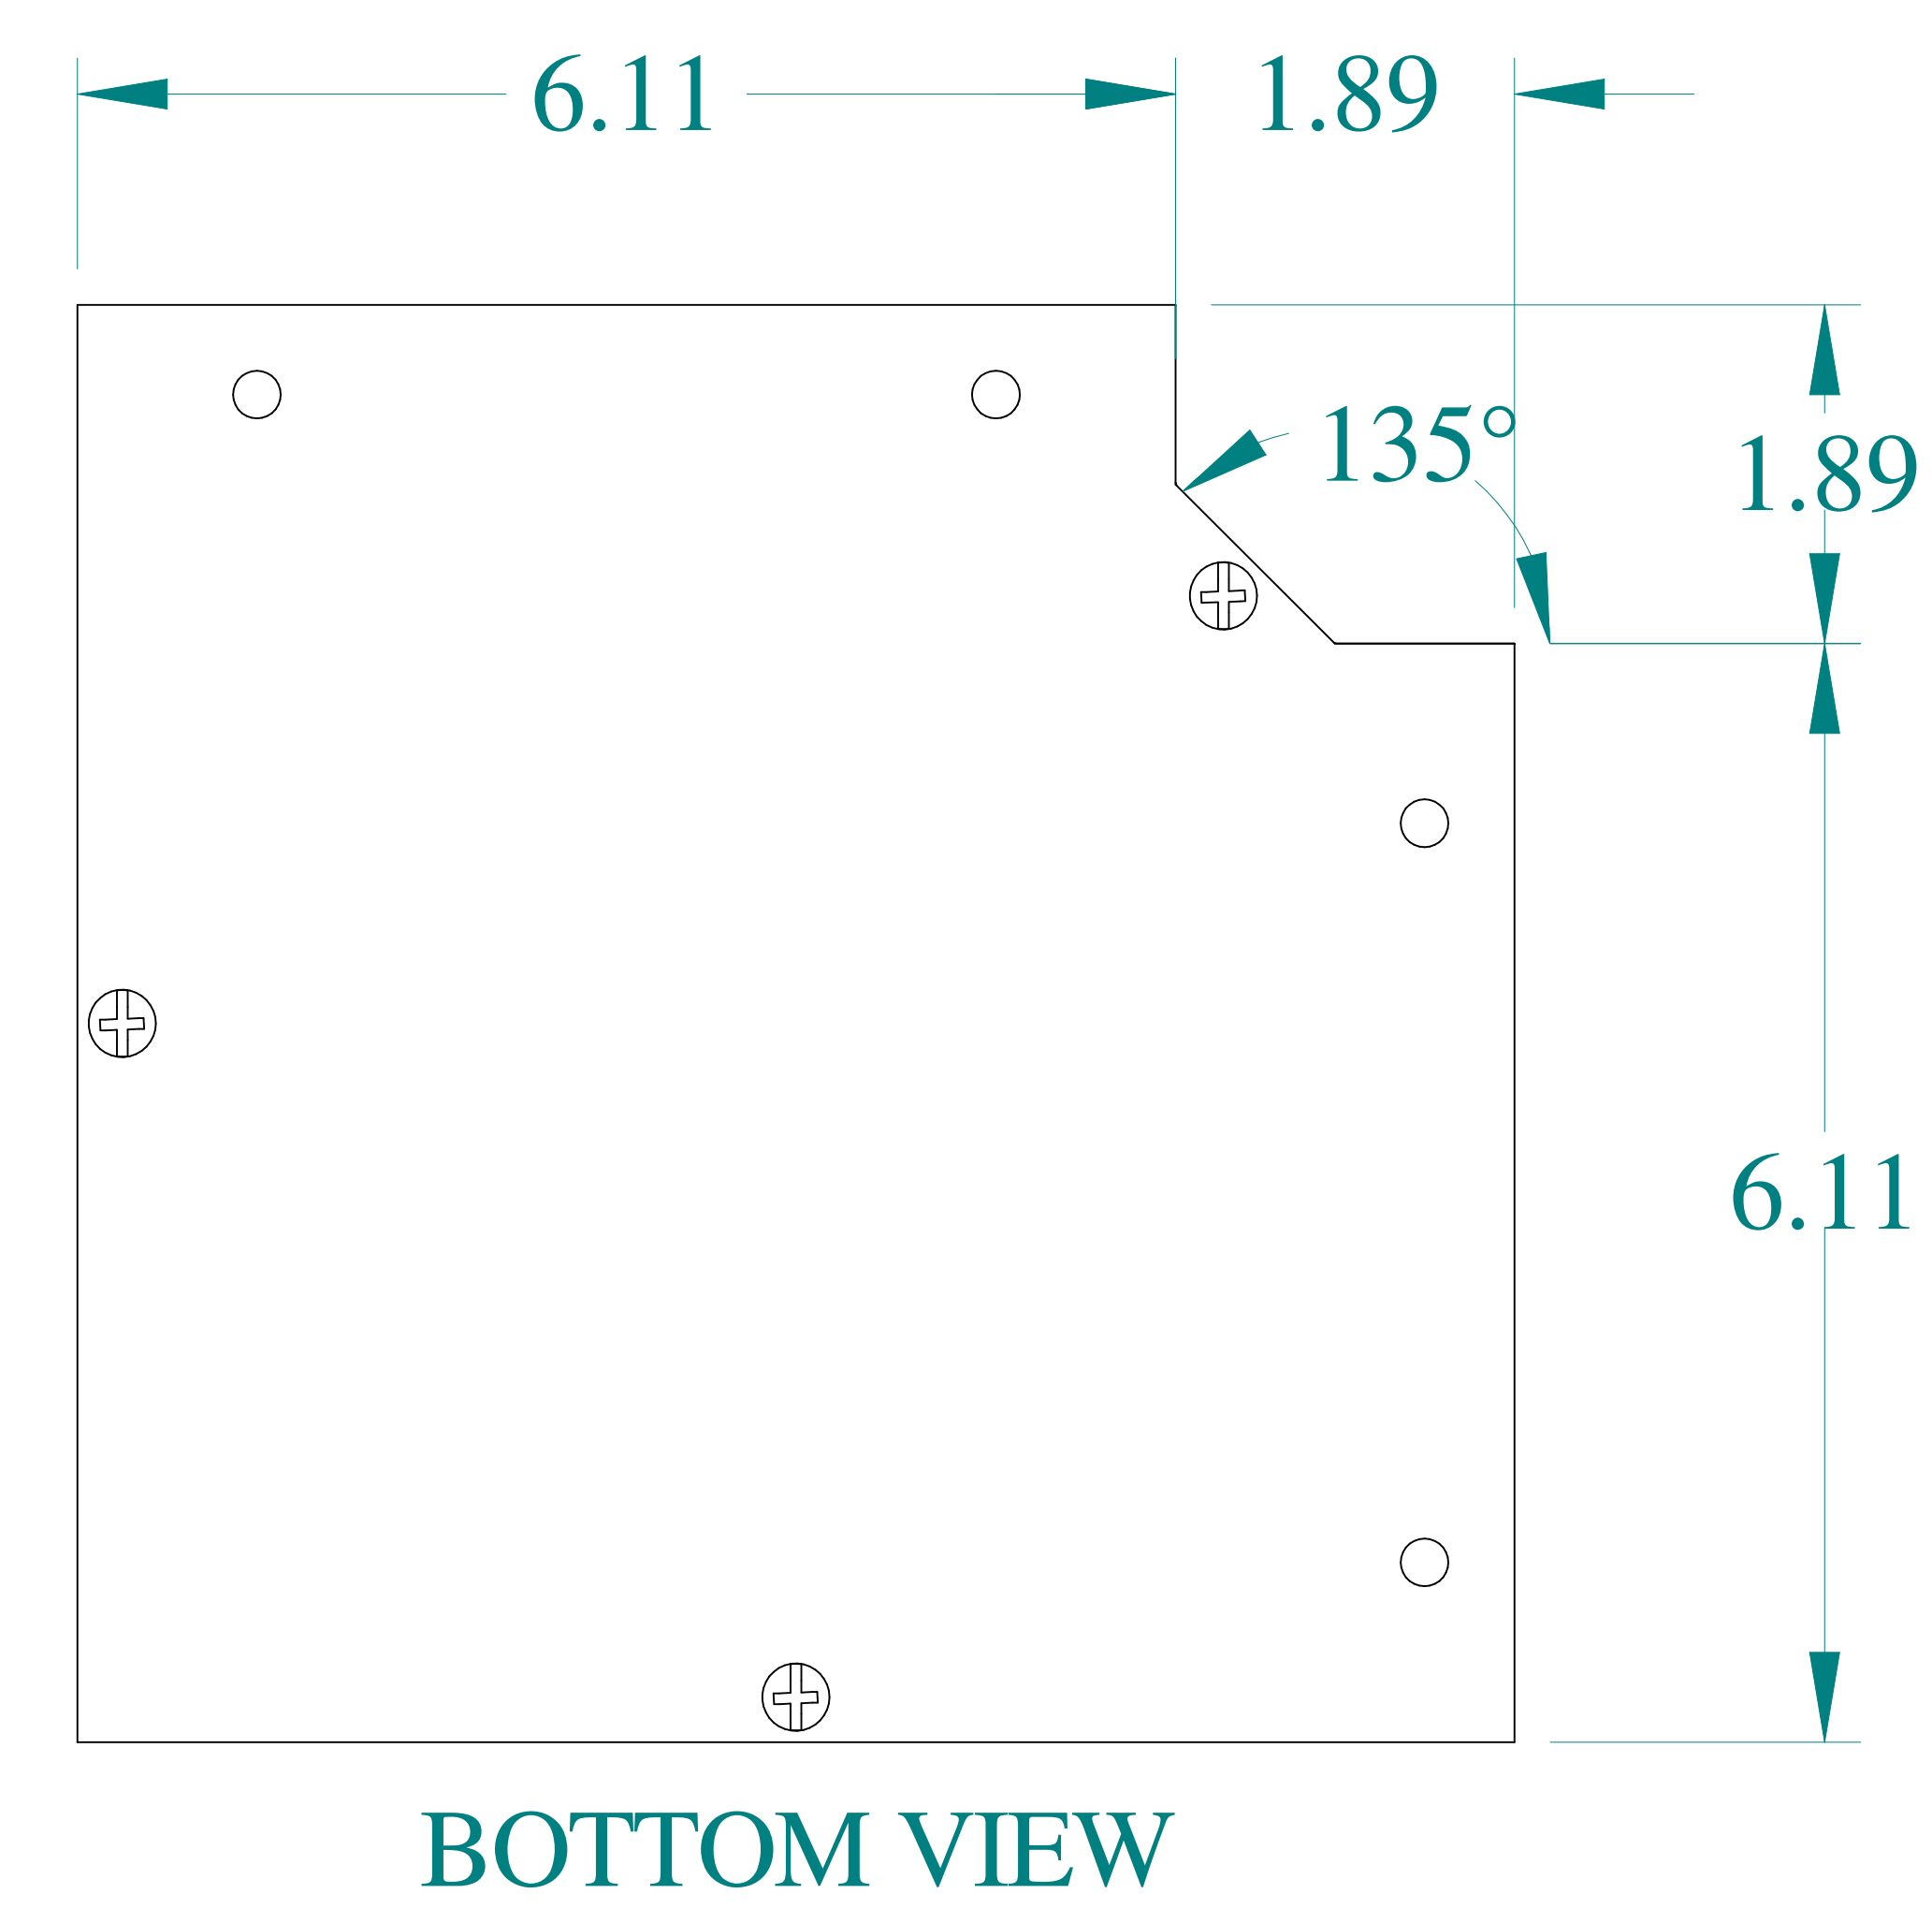

ISOMETRIC VIEWS

Data subject to change without notice.

Part # : CWEL690

Date : Mar. 22, 2019

Link: www.hammg.com/CWEL690