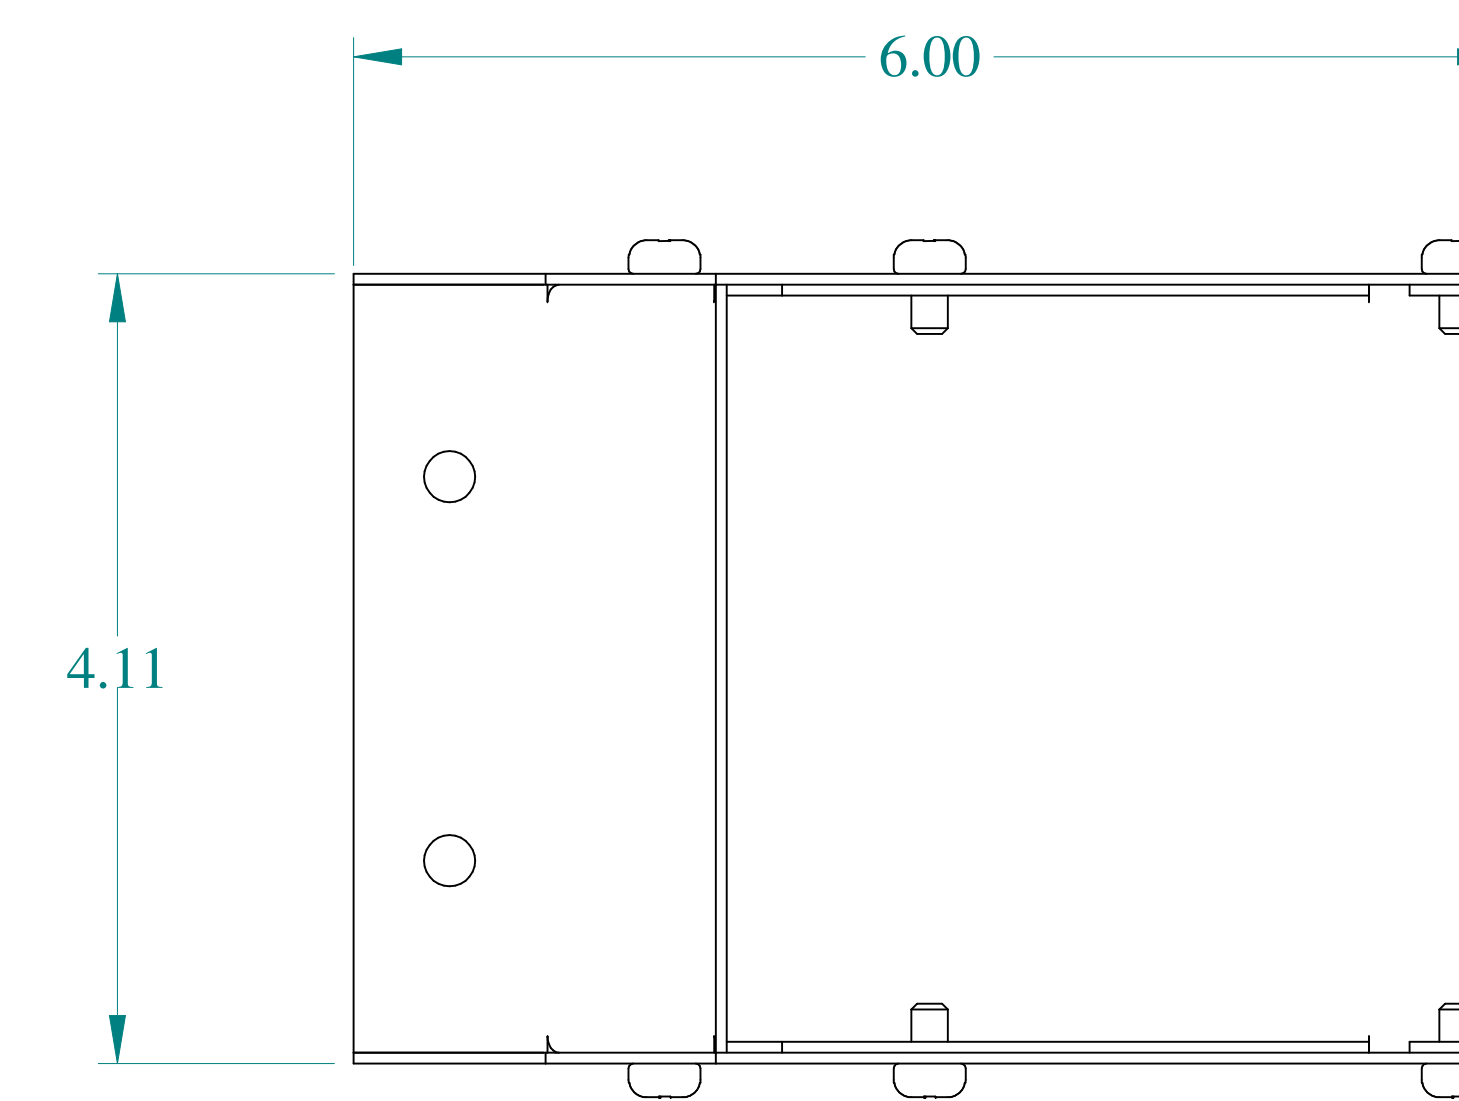

TOP VIEW

ISOMETRIC VIEWS

SIDE VIEW

FRONT VIEW

SIDE VIEW

BOTTOM VIEW

**HAMMOND
MANUFACTURING®**

www.hammondmfg.com

Data subject to change without notice.

Part # : CWEL490G Date : Jan. 16, 2020

Link: www.hammfg.com/CWEL490G