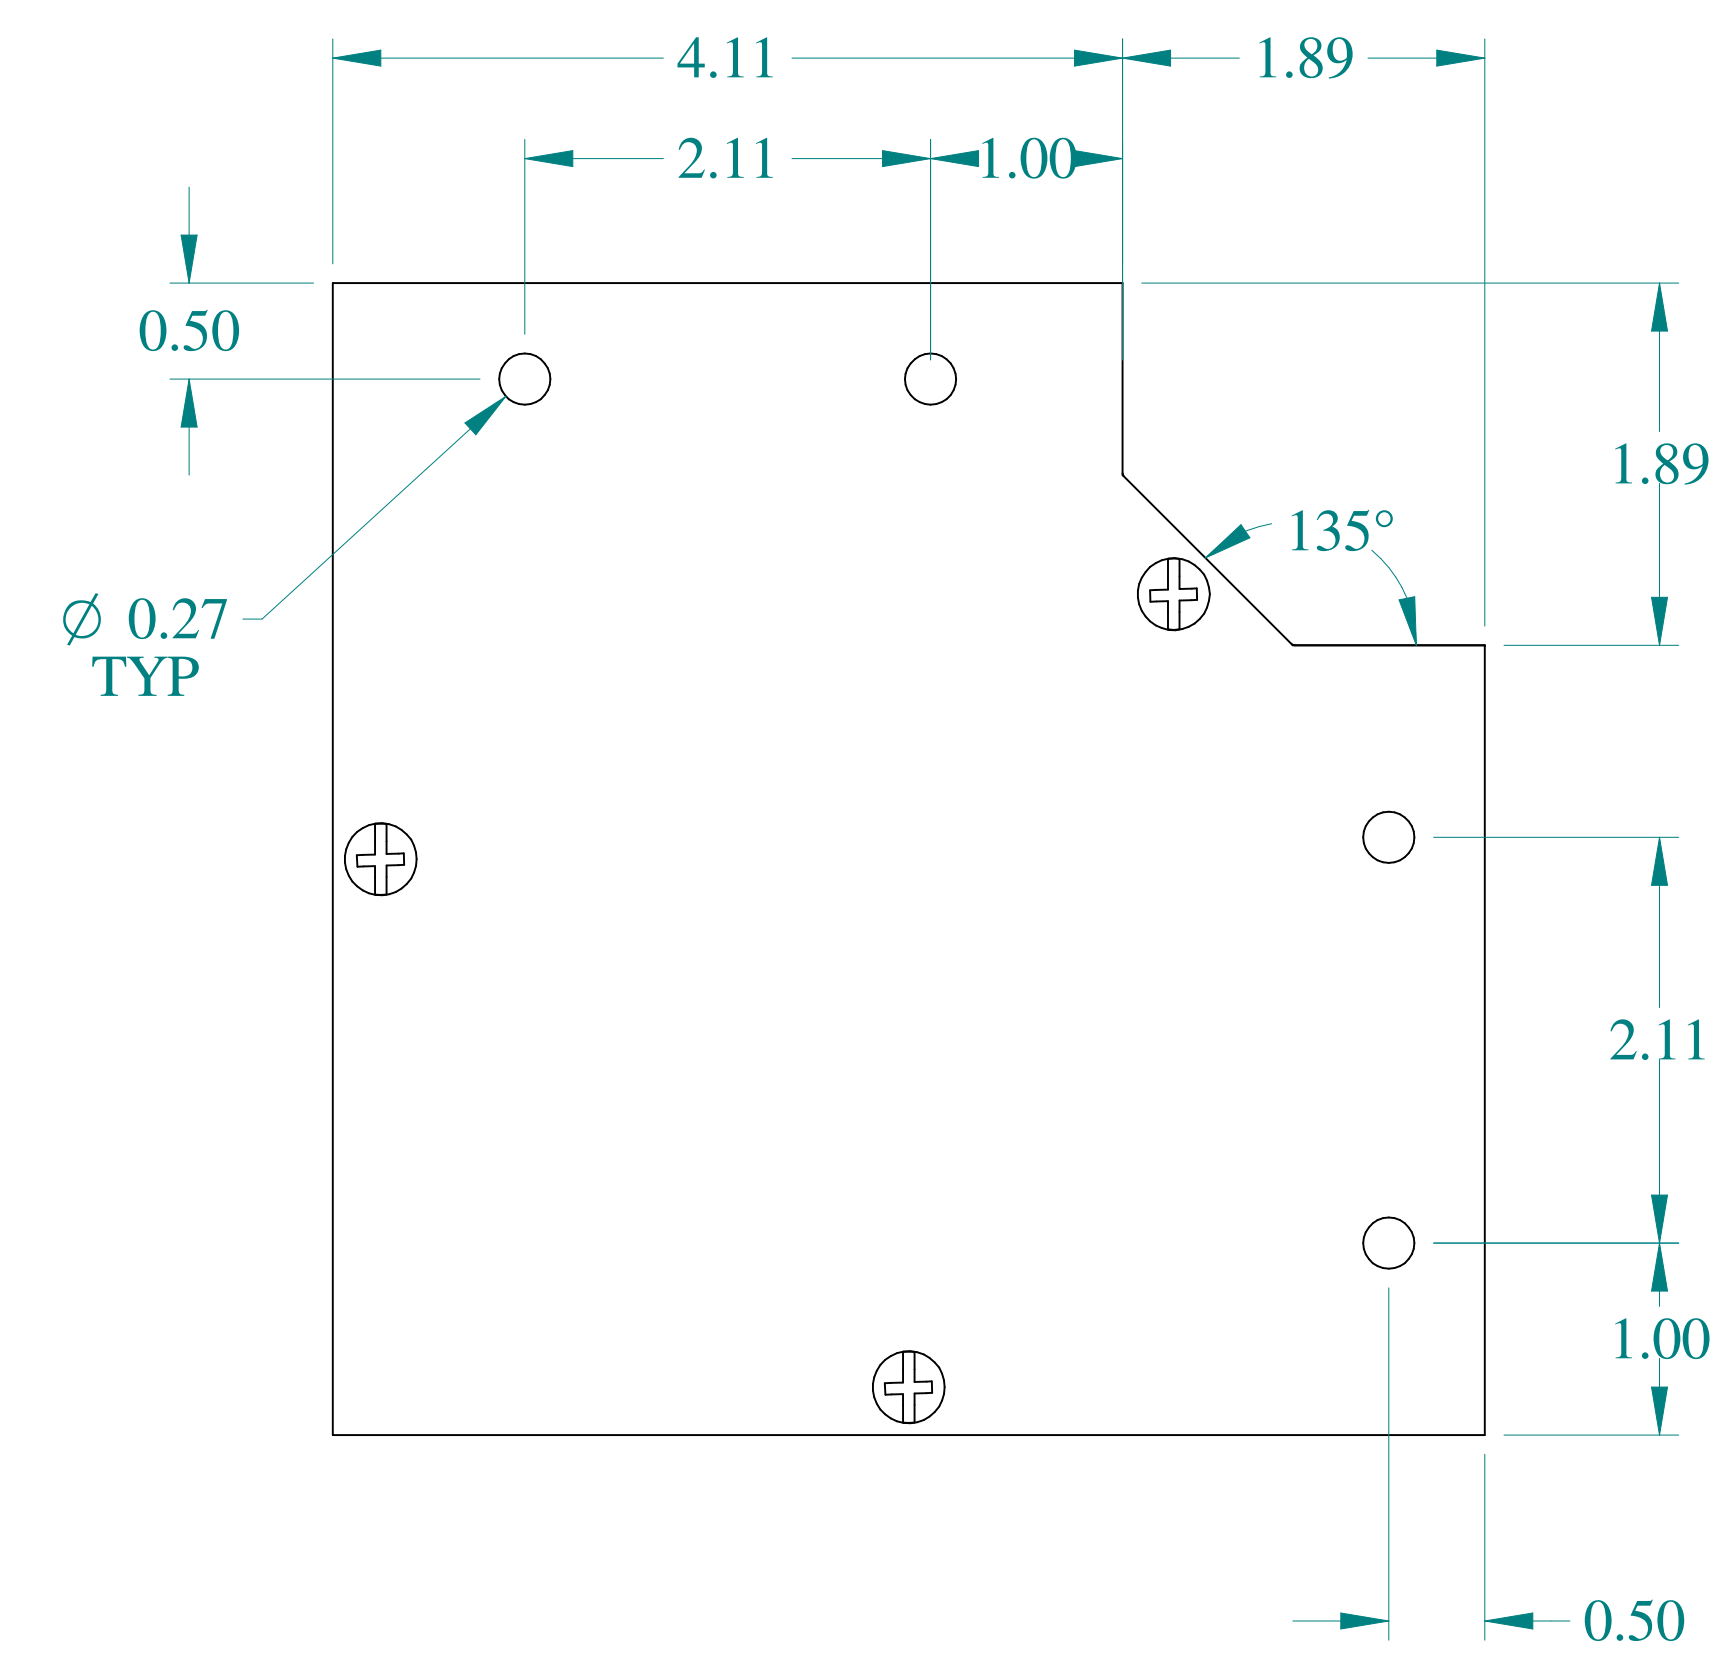

TOP VIEW

ISOMETRIC VIEWS

SIDE VIEW

FRONT VIEW

SIDE VIEW

BOTTOM VIEW

**HAMMOND
MANUFACTURING®**

www.hammondmfg.com

Data subject to change without notice.

Part # : CWEL490G Date : Jan. 16, 2020

Link: www.hammfg.com/CWEL490G