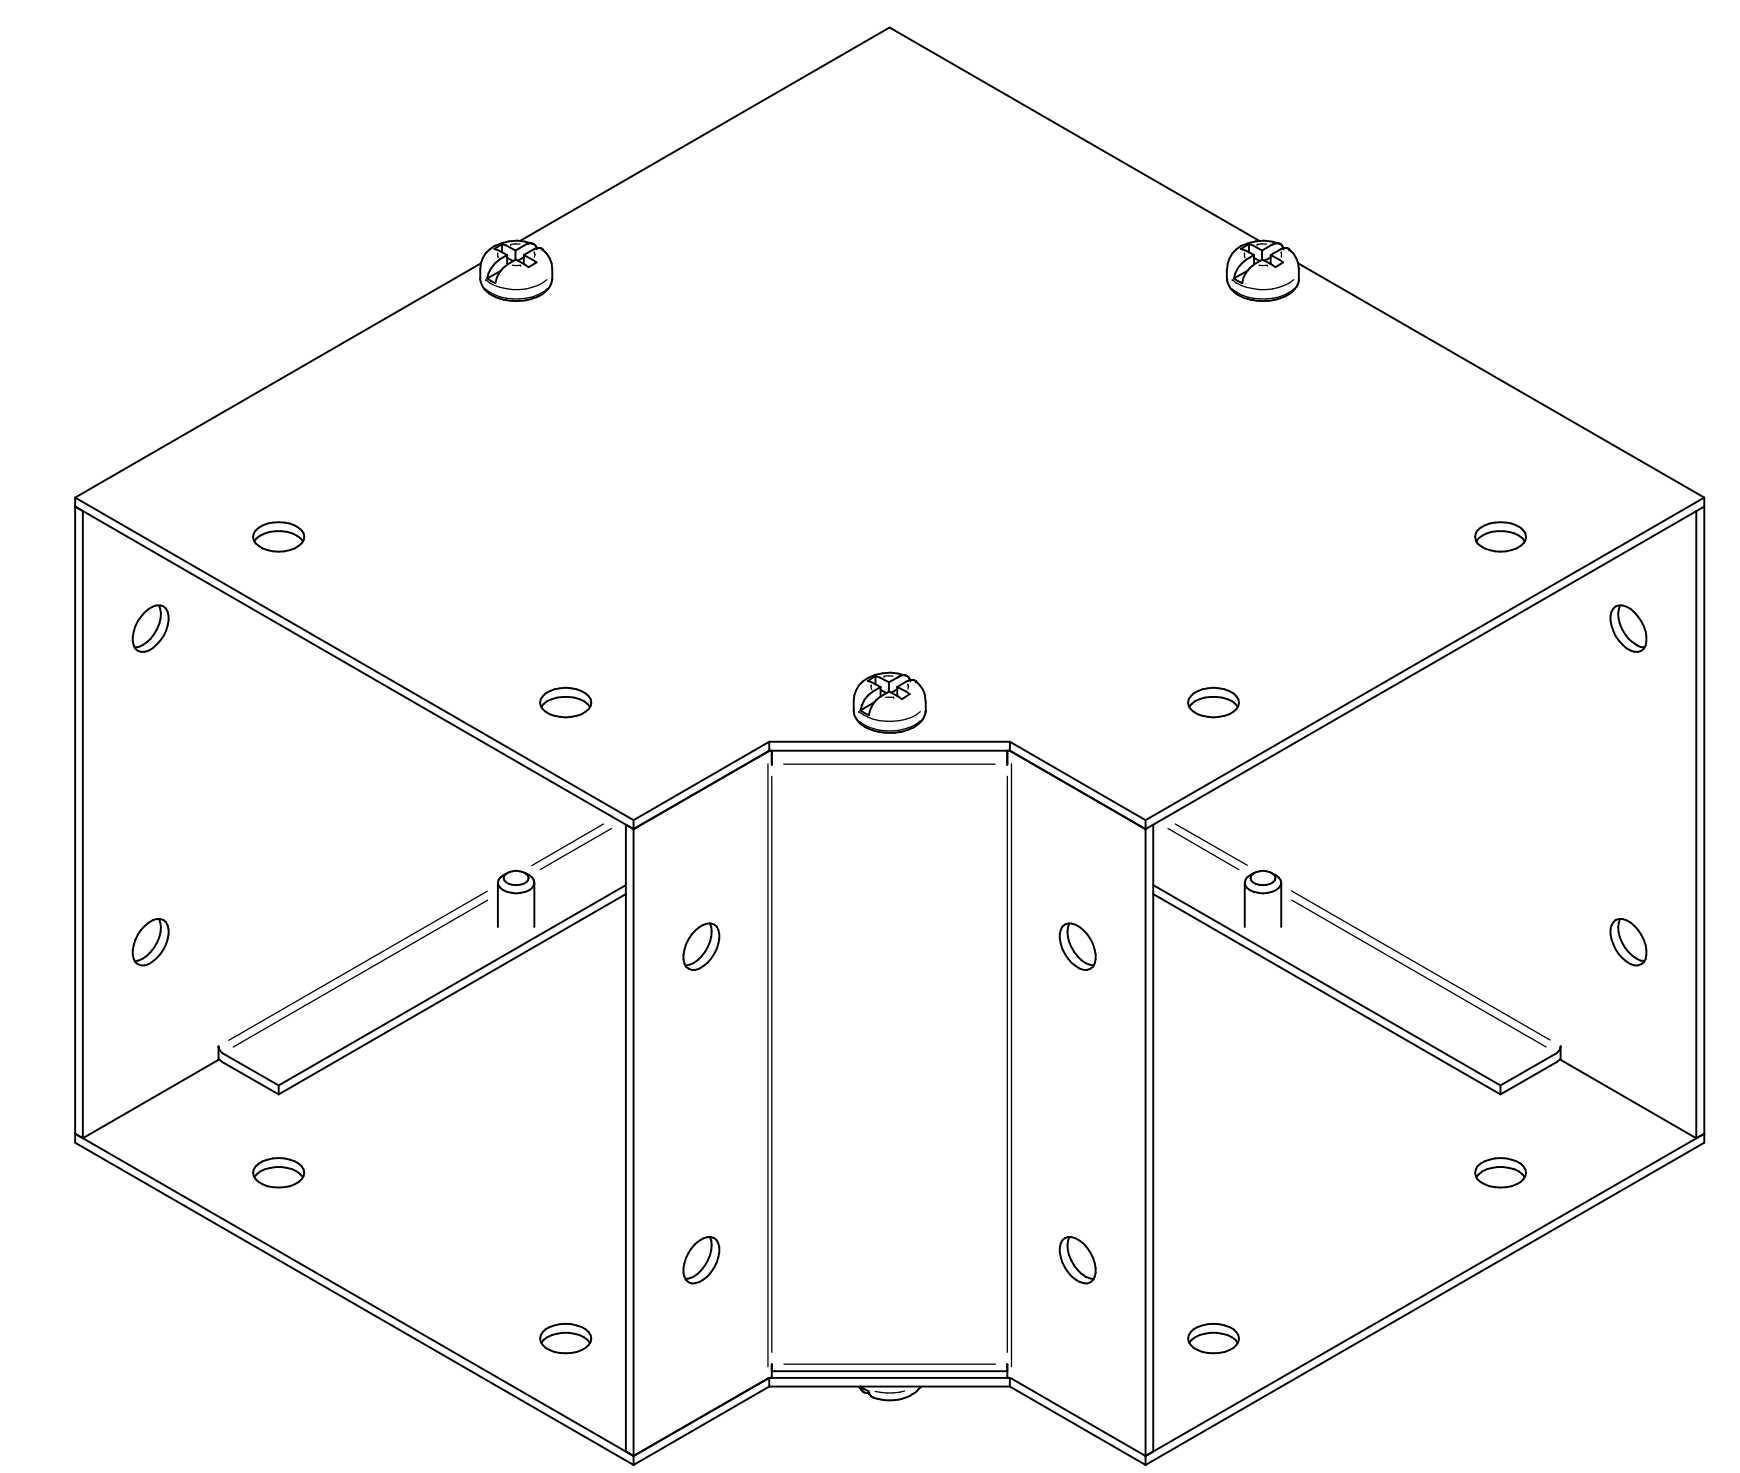

TOP VIEW

ISOMETRIC VIEWS

SIDE VIEW

FRONT VIEW

SIDE VIEW

BOTTOM VIEW

**HAMMOND
MANUFACTURING®**

www.hammondmfg.com

Data subject to change without notice.

Part # : CWEL490G Date : Jan. 16, 2020

Link: www.hammfg.com/CWEL490G