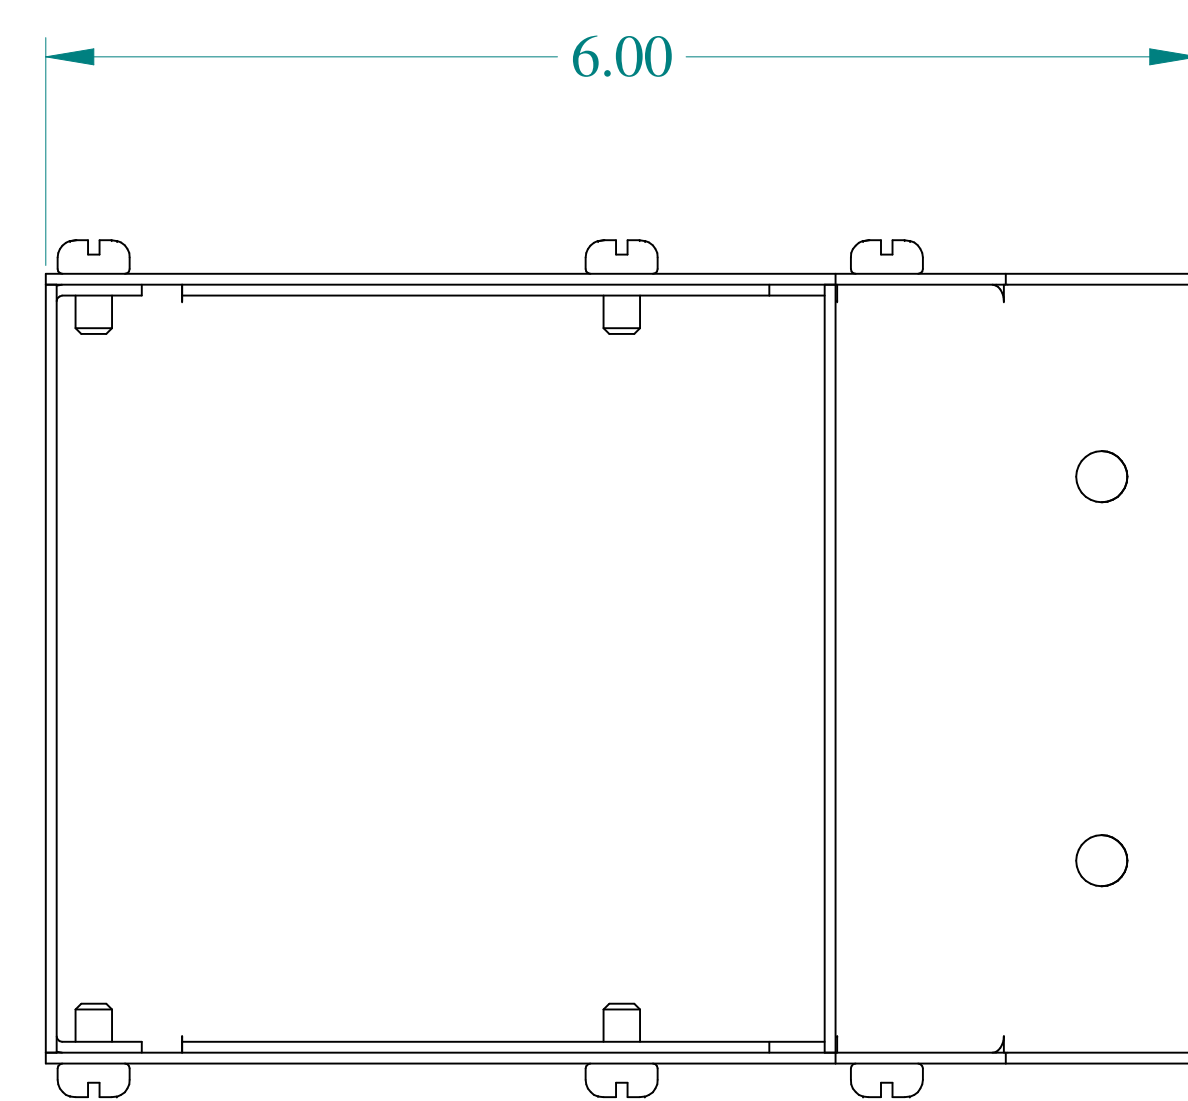

TOP VIEW

ISOMETRIC VIEWS

SIDE VIEW

FRONT VIEW

SIDE VIEW

BOTTOM VIEW

**HAMMOND
MANUFACTURING®**

www.hammondmfg.com

Data subject to change without notice.

Part # : CWEL490G Date : Jan. 16, 2020

Link: www.hammfg.com/CWEL490G