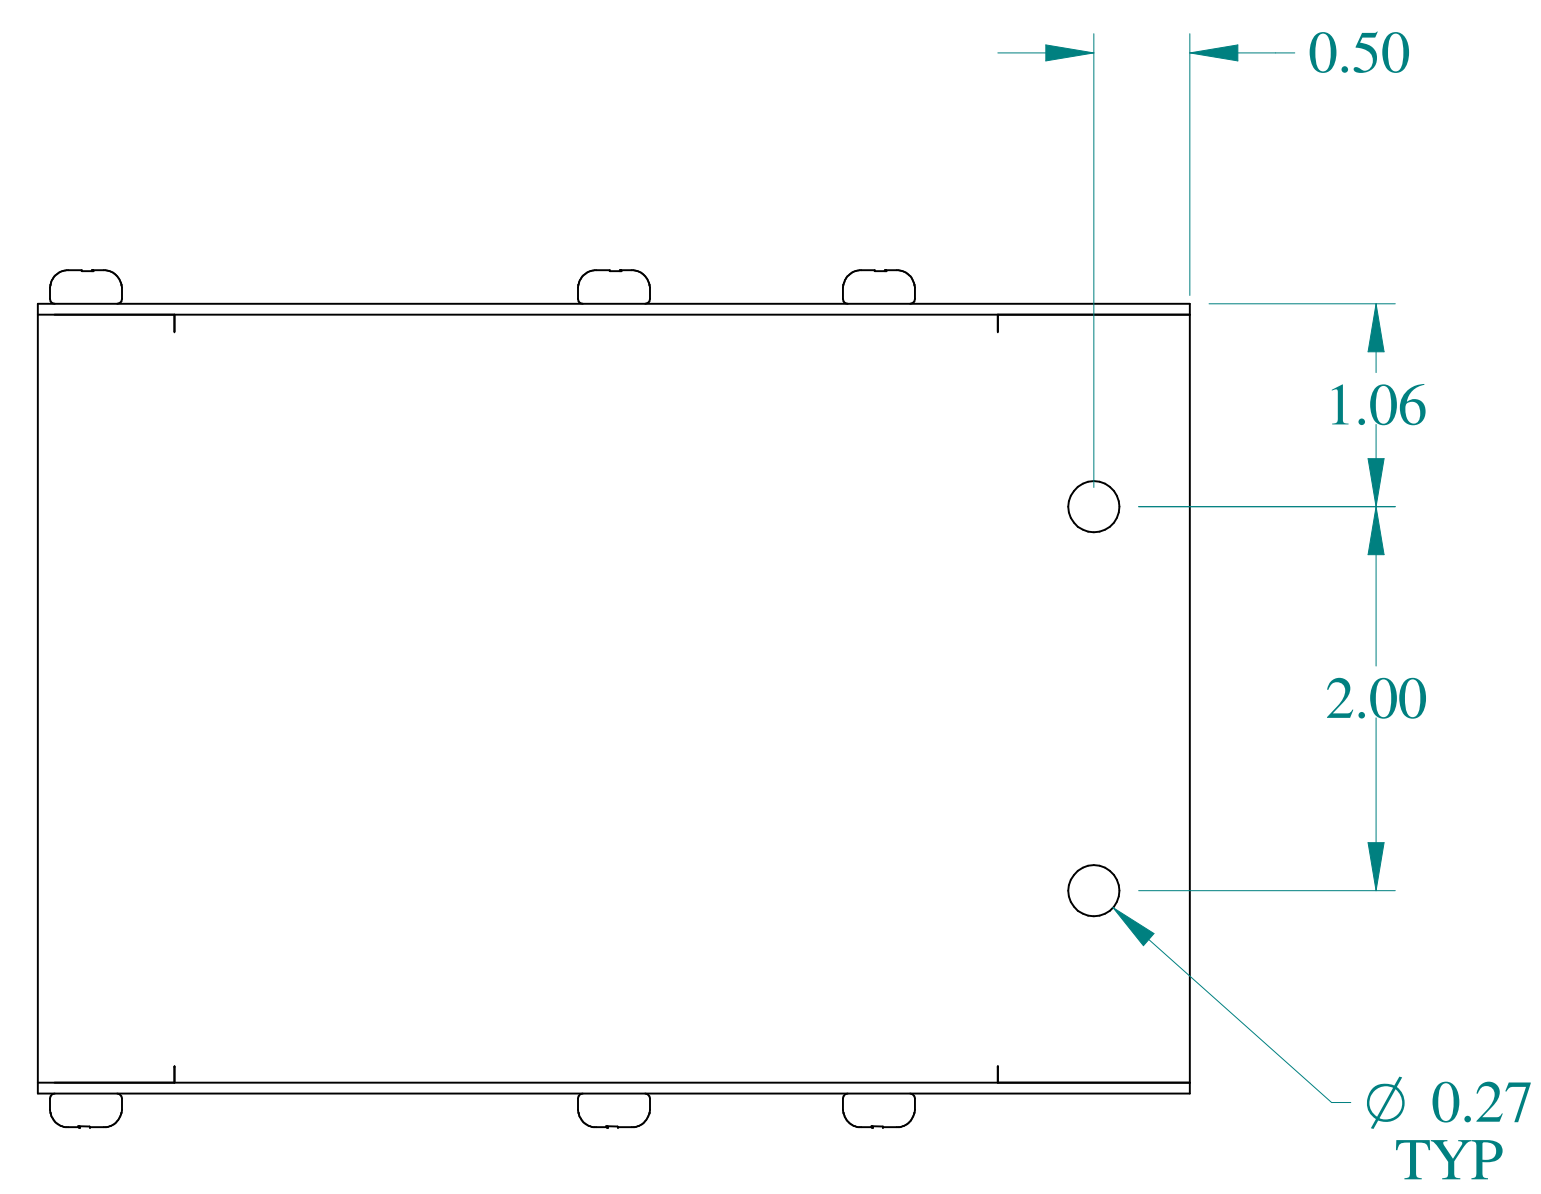

TOP VIEW

ISOMETRIC VIEWS

SIDE VIEW

FRONT VIEW

SIDE VIEW

BOTTOM VIEW

Data subject to change without notice.

Part # : CWEL490