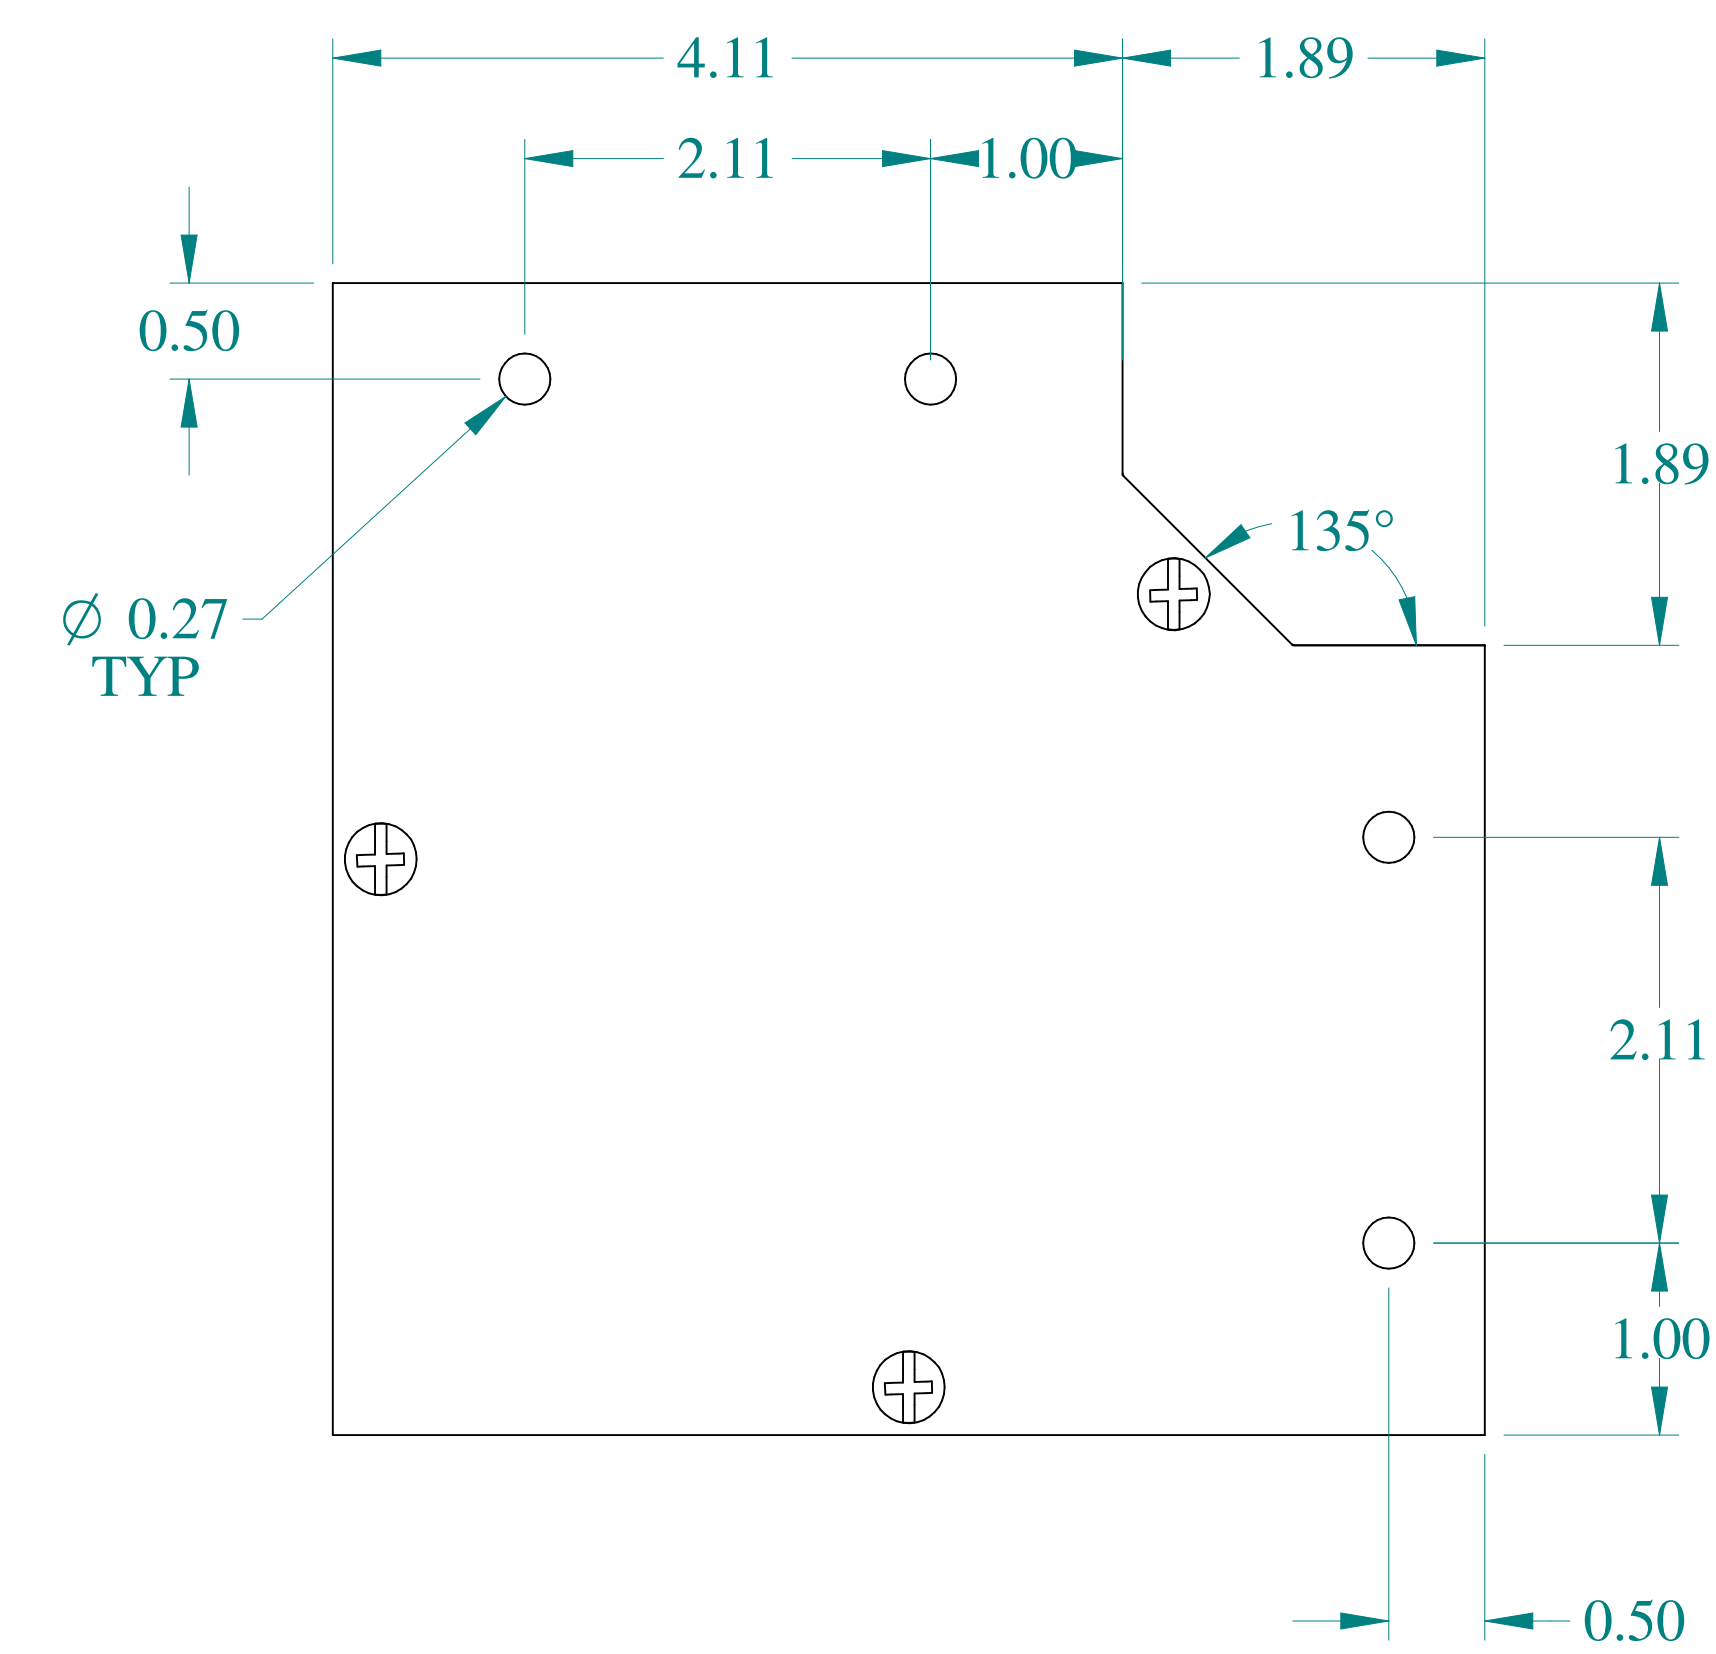

TOP VIEW

ISOMETRIC VIEWS

SIDE VIEW

FRONT VIEW

SIDE VIEW

BOTTOM VIEW

Data subject to change without notice.

Part # : CWEL490