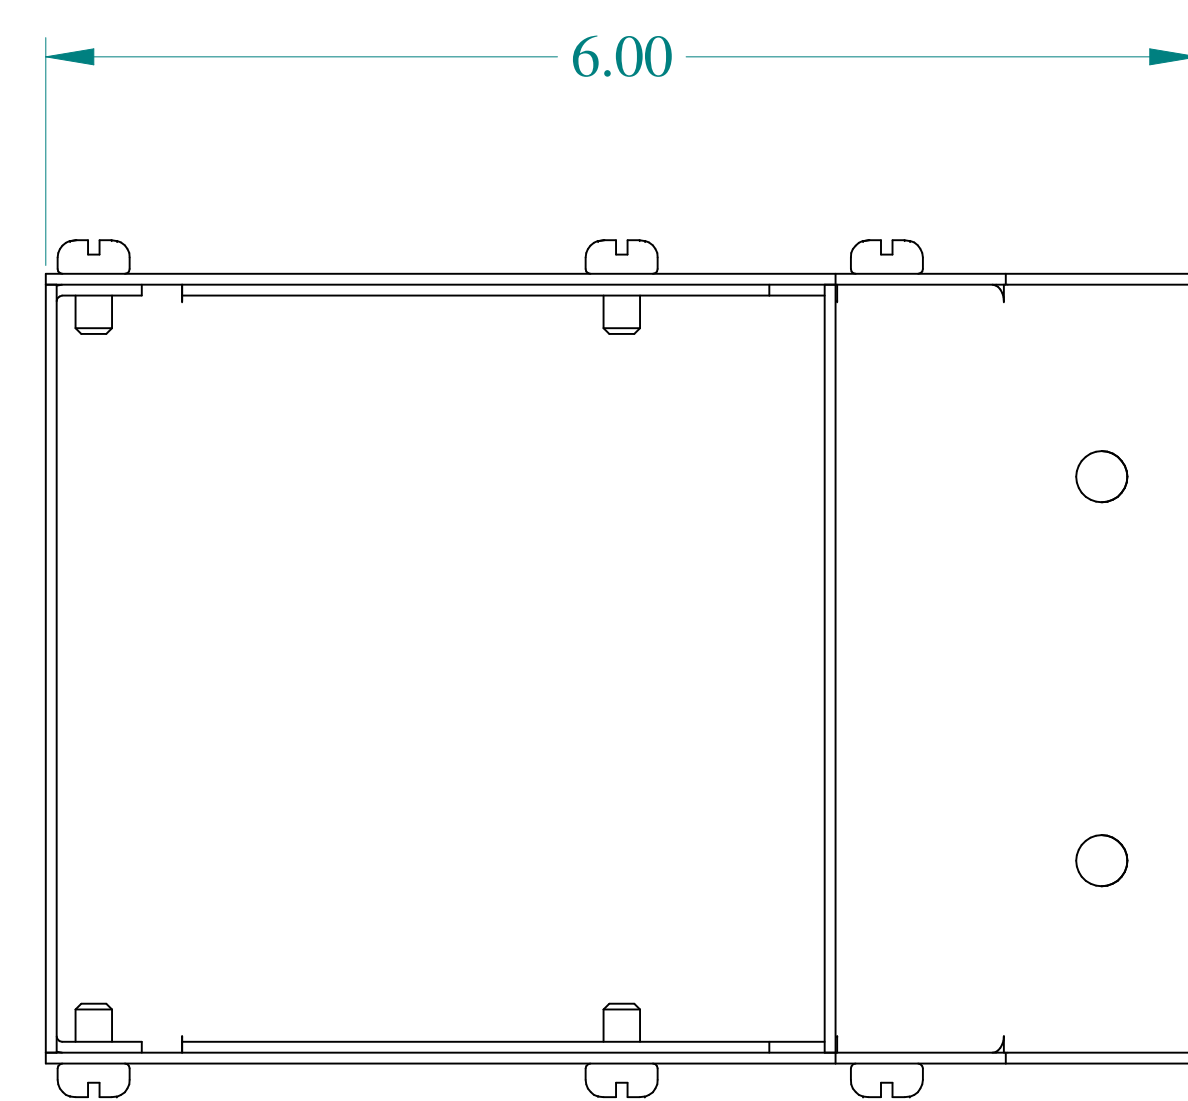

TOP VIEW

ISOMETRIC VIEWS

SIDE VIEW

FRONT VIEW

SIDE VIEW

BOTTOM VIEW

Data subject to change without notice.

Part # : CWEL490