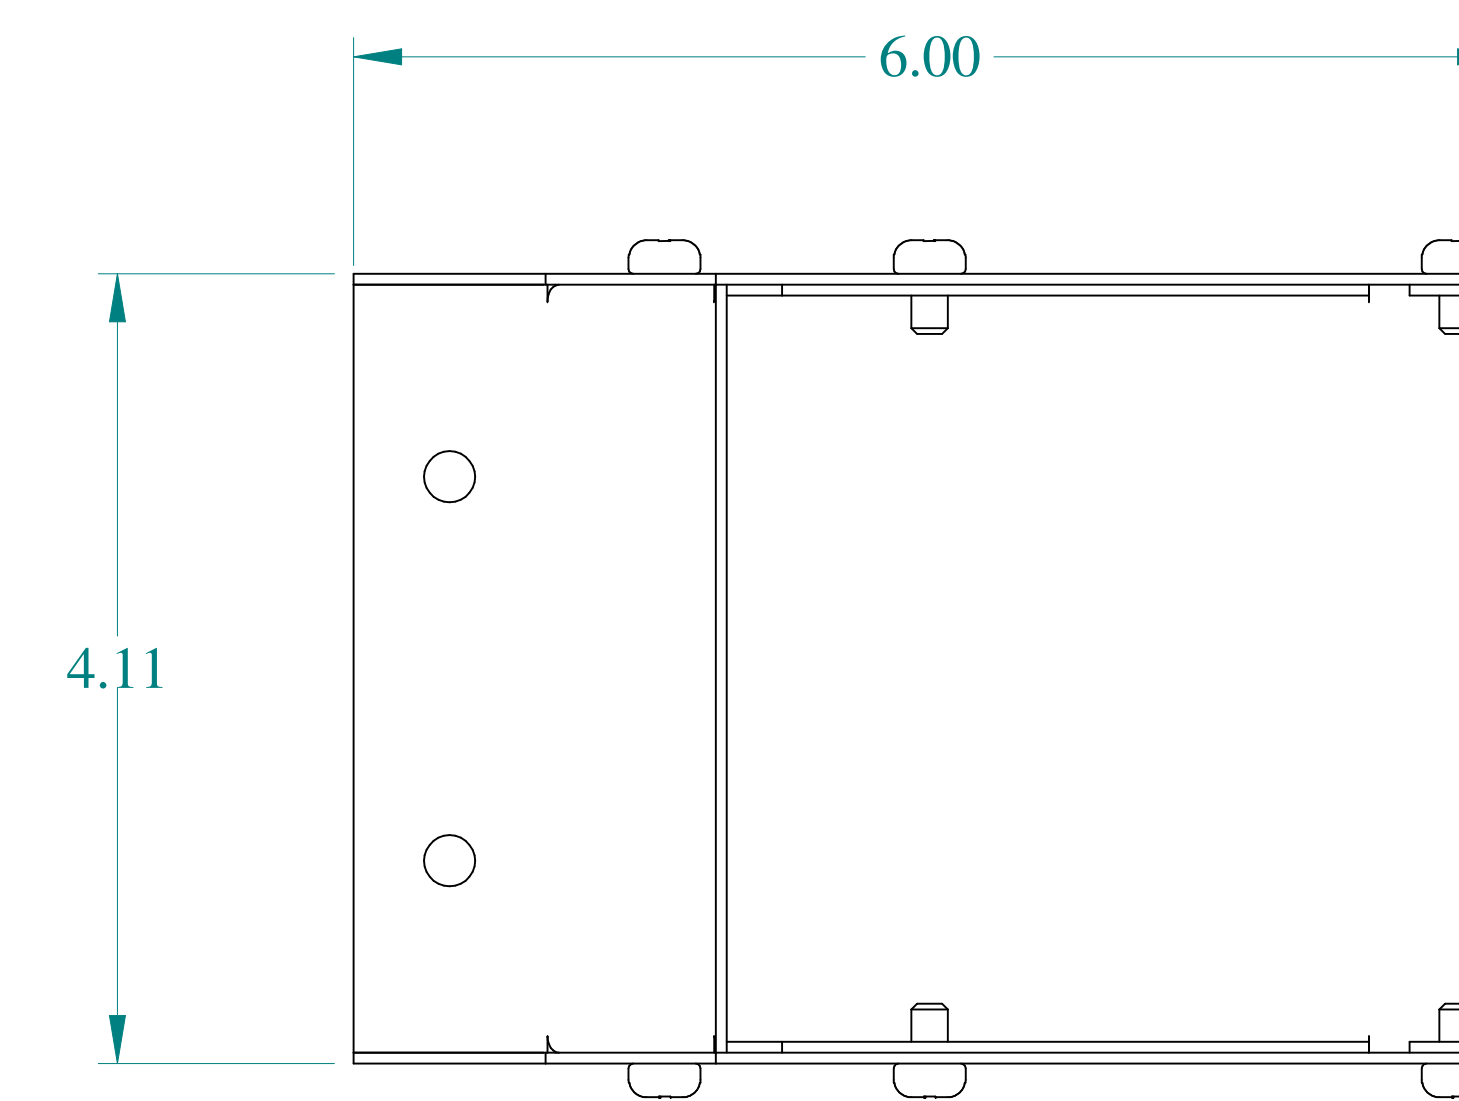

TOP VIEW

ISOMETRIC VIEWS

SIDE VIEW

FRONT VIEW

SIDE VIEW

BOTTOM VIEW

Data subject to change without notice.

Part # : CWEL490