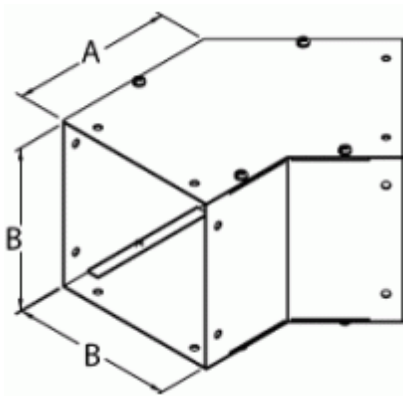

Quality Products. Service Excellence.

45 degree Elbow CWEL45 Series

Painted Steel

Part No.	Size
CWEL245	2.5 x 2.5
CWEL445	4 x 4
CWEL645	6 x 6
CWEL845	8 x 8
CWEL1045	10 x 10
CWEL1245	12 x 12

Unpainted Galvanized

Part No.	Size
CWEL245G	2.5 x 2.5
CWEL445G	4 x 4
CWEL645G	6 x 6
CWEL845G	8 x 8
CWEL1045G	10 x 10
CWEL1245G	12 x 12

Data subject to change without notice

© 2020. Hammond Manufacturing Ltd. All rights reserved.