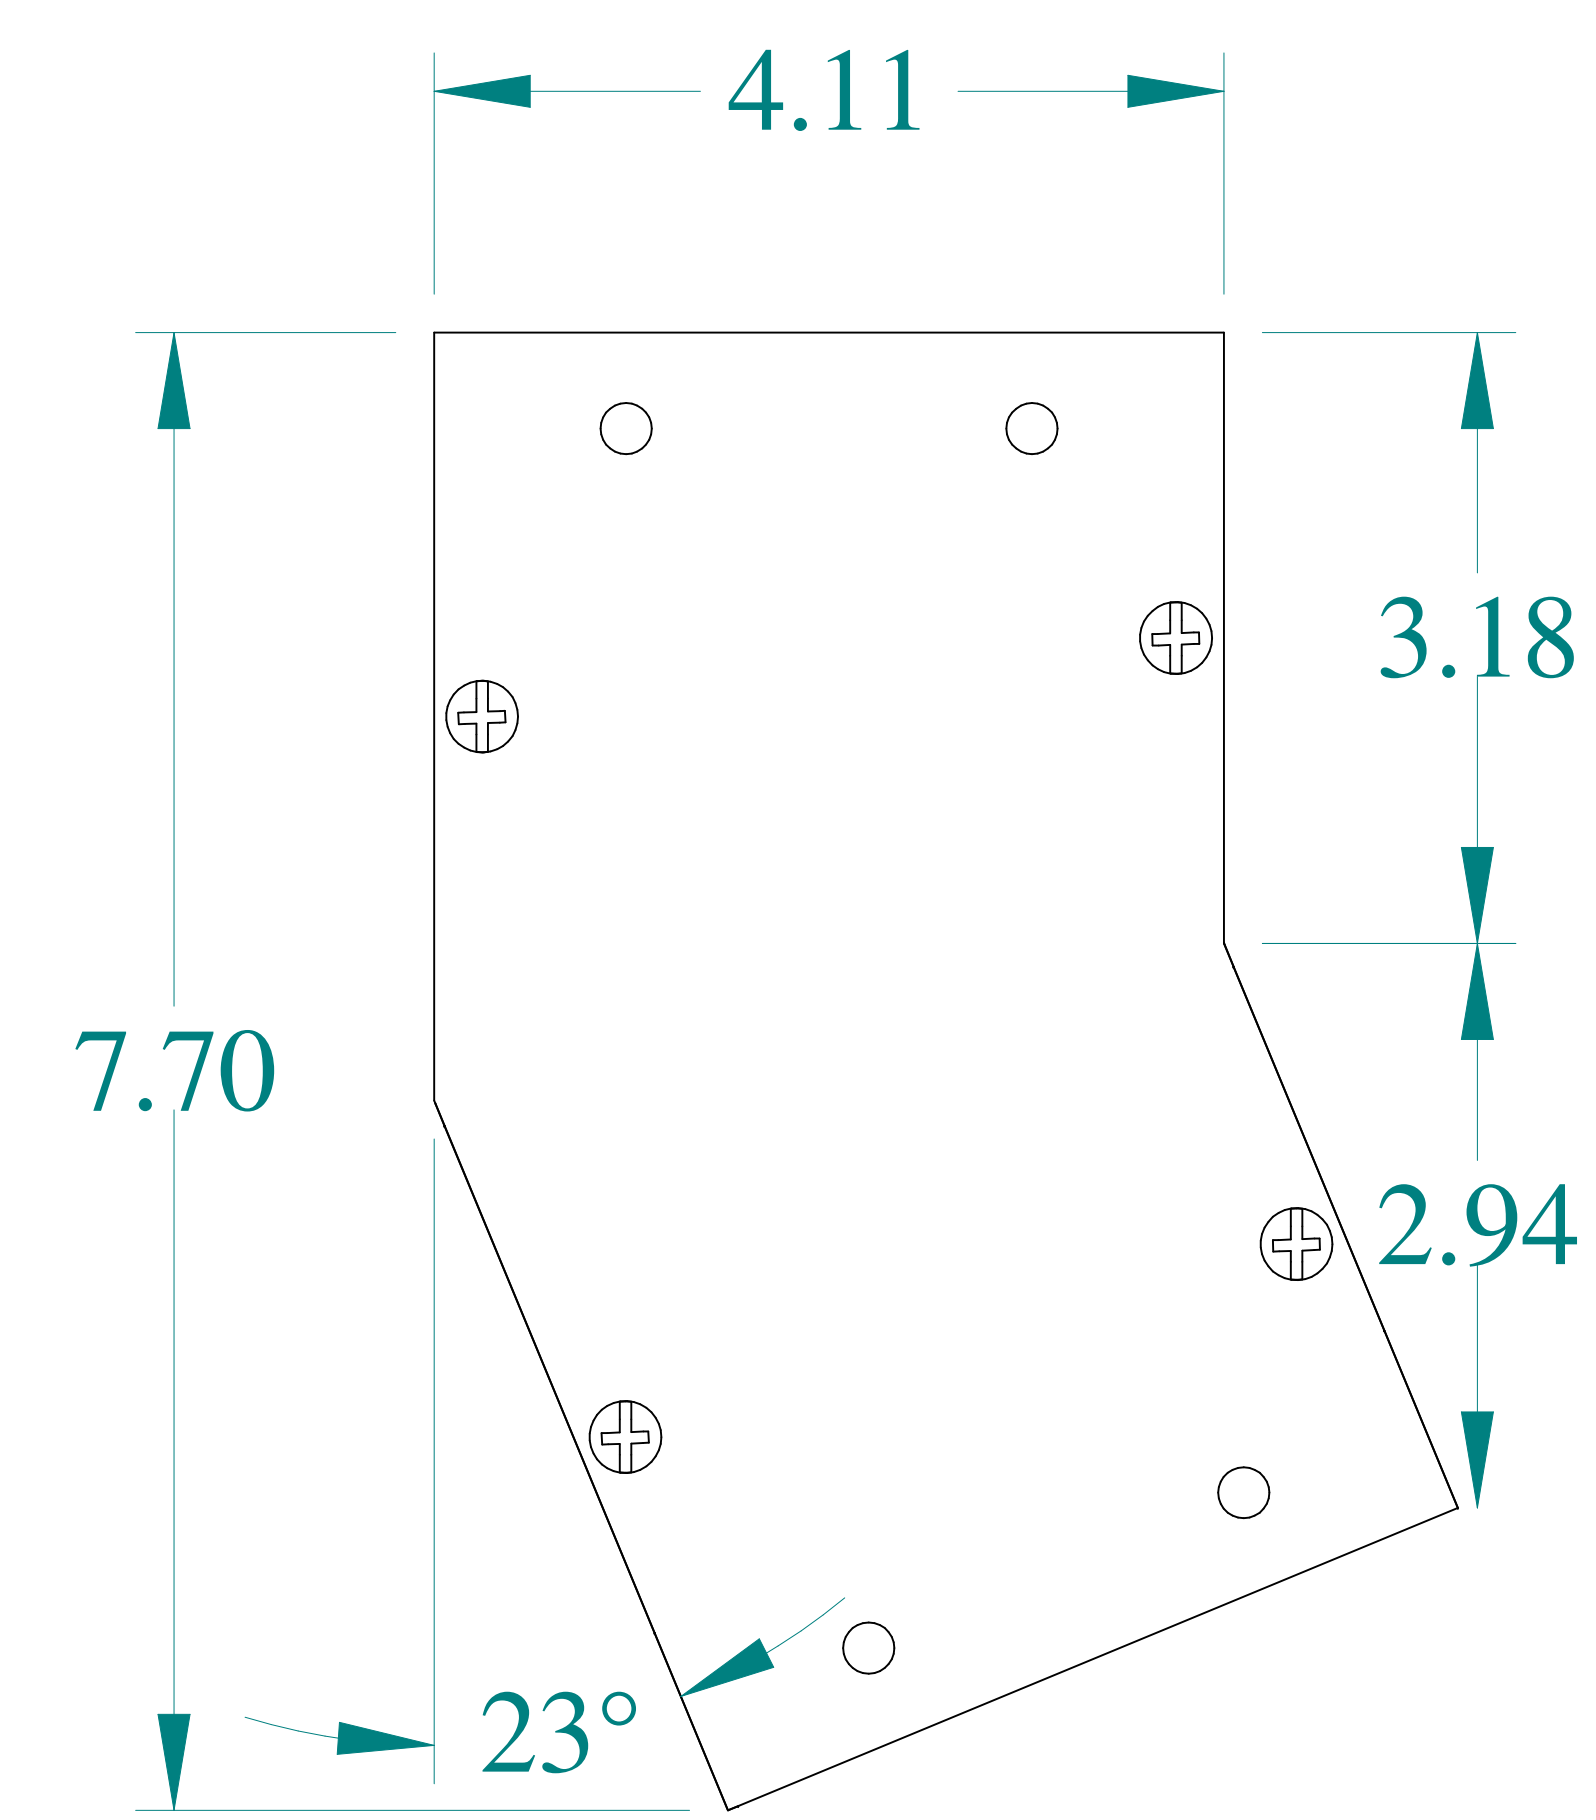

TOP VIEW

ISOMETRIC VIEWS

SIDE VIEW

FRONT VIEW

SIDE VIEW

BACK VIEW

BOTTOM VIEW

Data subject to change without notice.

Part # : CWEL422

Date : Mar. 22, 2019

Link: www.hammg.com/CWEL422