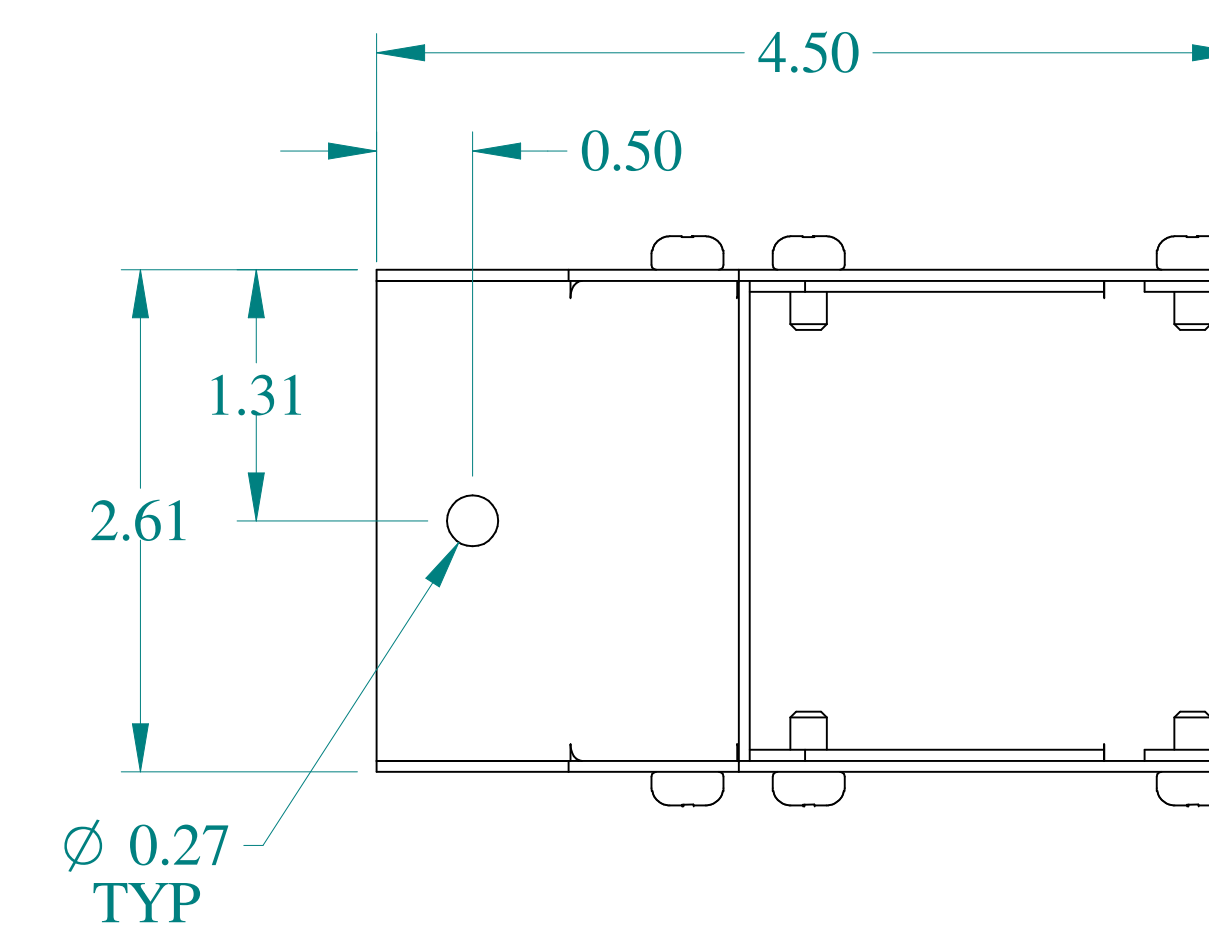

TOP VIEW

ISOMETRIC VIEWS

SIDE VIEW

FRONT VIEW

SIDE VIEW

BOTTOM VIEW

Data subject to change without notice.

Part # : CWEL290G Date : Jan. 16, 2020