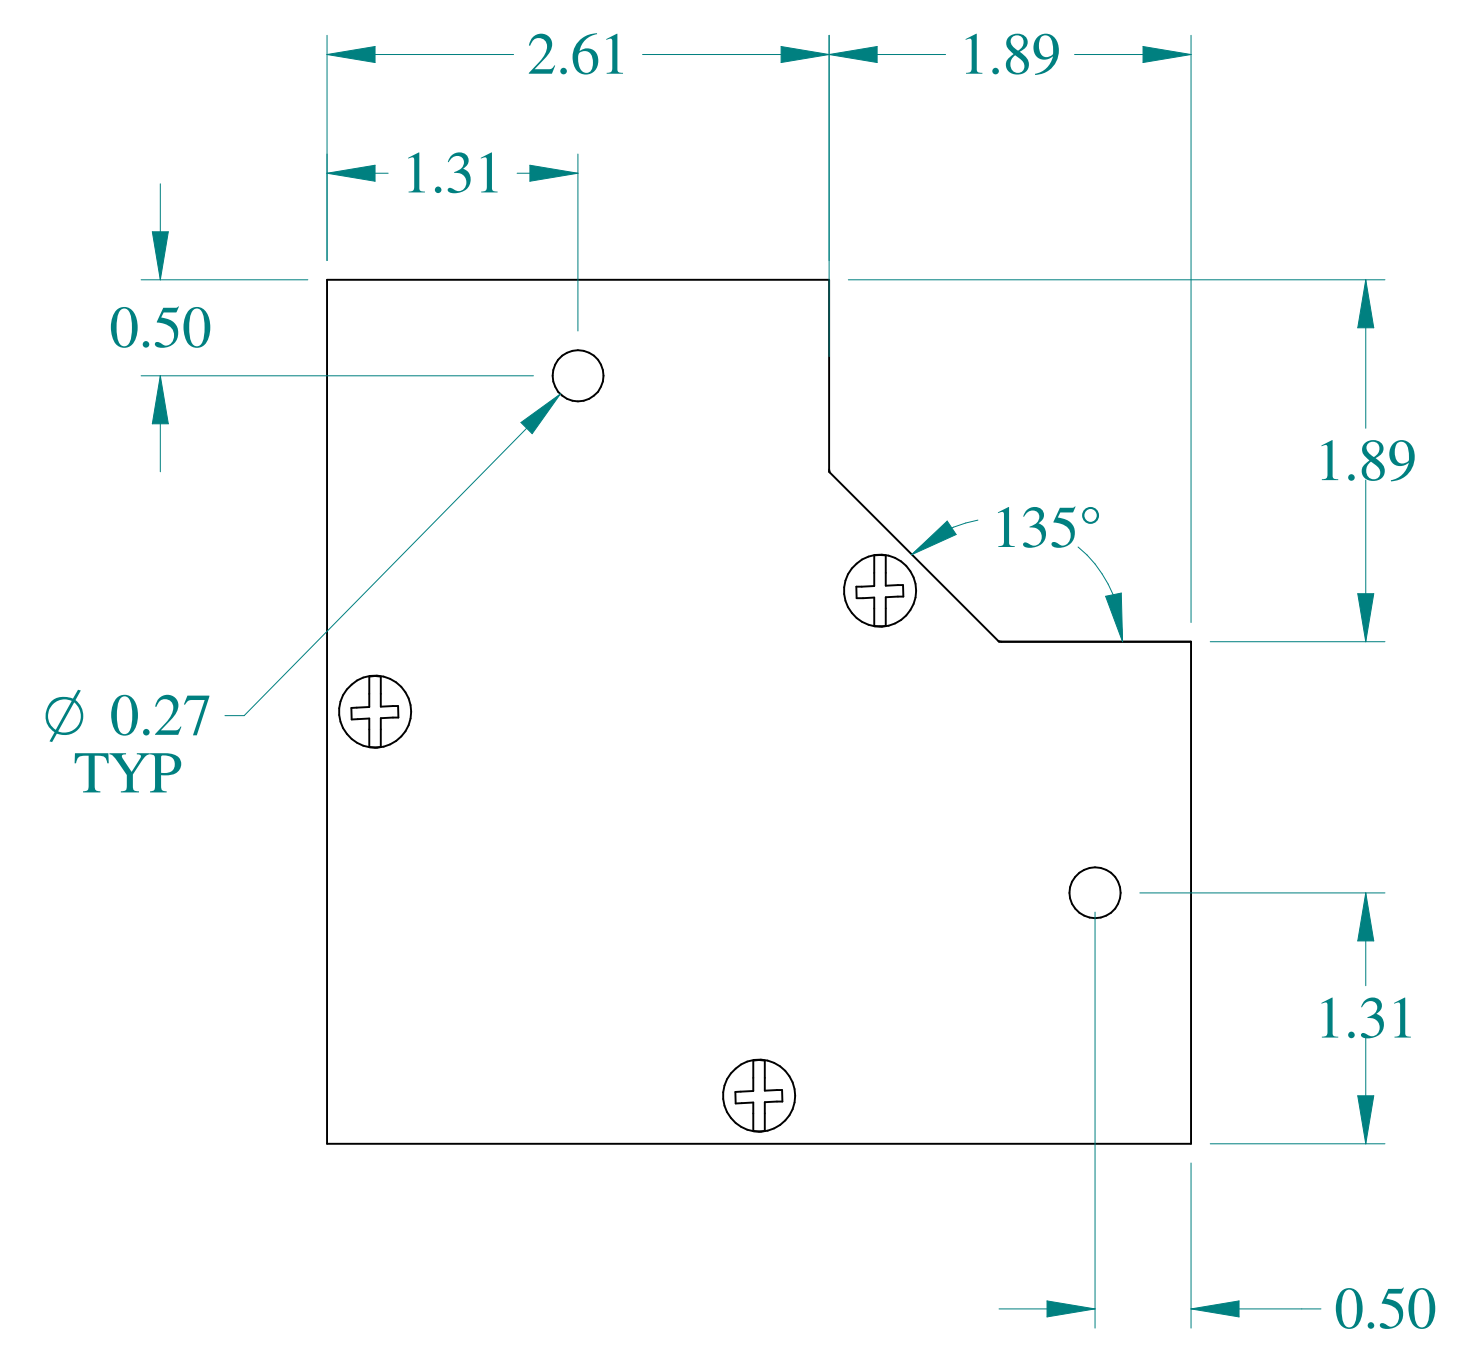

TOP VIEW

ISOMETRIC VIEWS

SIDE VIEW

FRONT VIEW

SIDE VIEW

BOTTOM VIEW

Data subject to change without notice.

Part # : CWEL290G Date : Jan. 16, 2020

Link: www.hamfmfg.com/CWEL290G