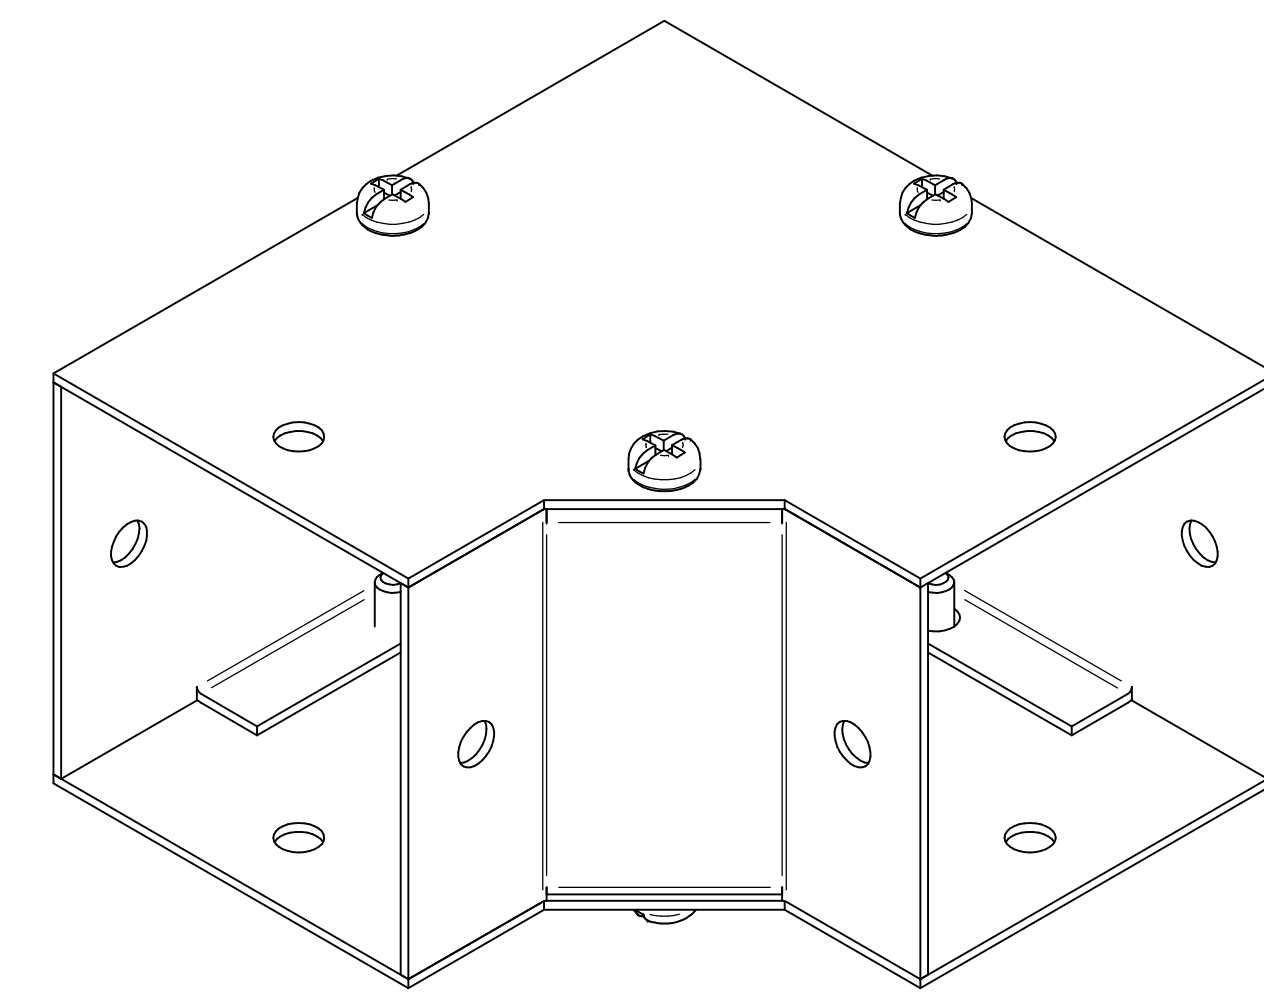

TOP VIEW

ISOMETRIC VIEWS

SIDE VIEW

FRONT VIEW

SIDE VIEW

BOTTOM VIEW

Data subject to change without notice.

Part # : CWEL290G Date : Jan. 16, 2020

Link: www.hamfmfg.com/CWEL290G