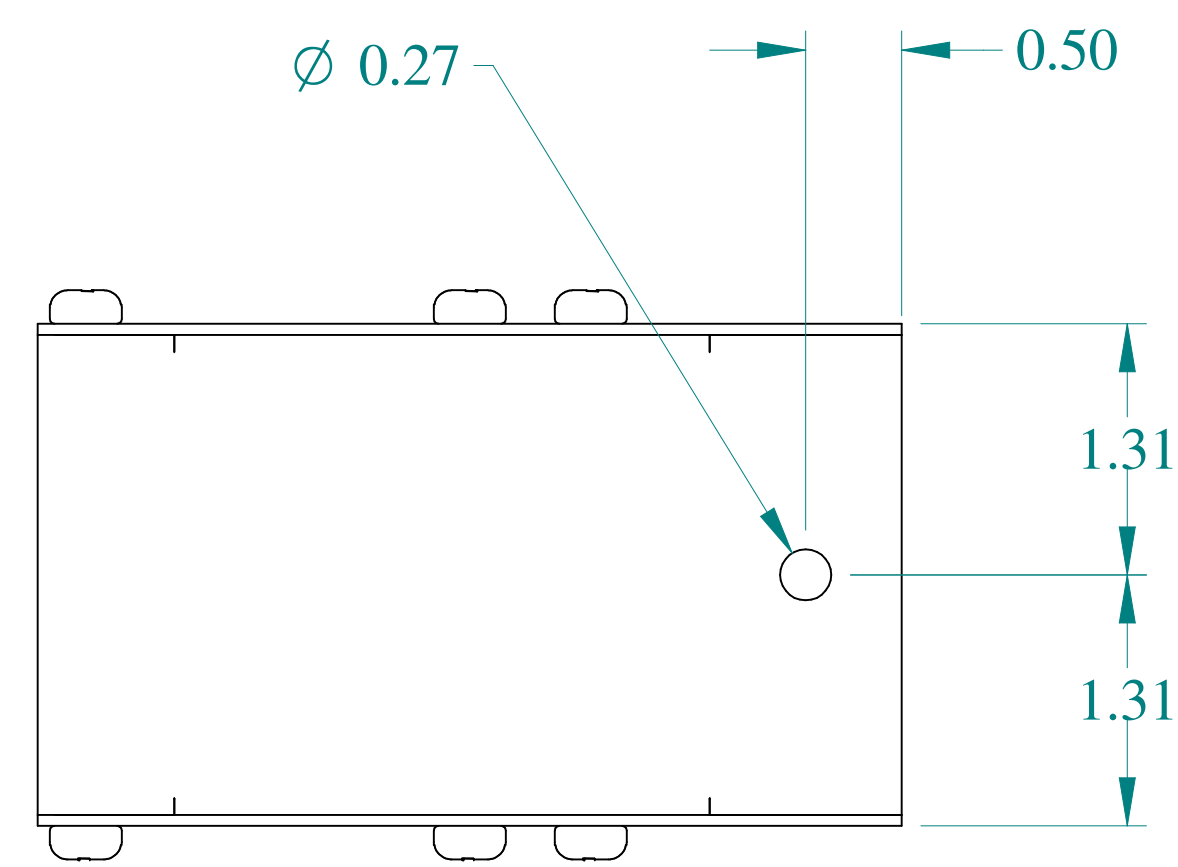

TOP VIEW

ISOMETRIC VIEWS

SIDE VIEW

FRONT VIEW

SIDE VIEW

BOTTOM VIEW

Data subject to change without notice.

Part # : CWEL290G Date : Jan. 16, 2020