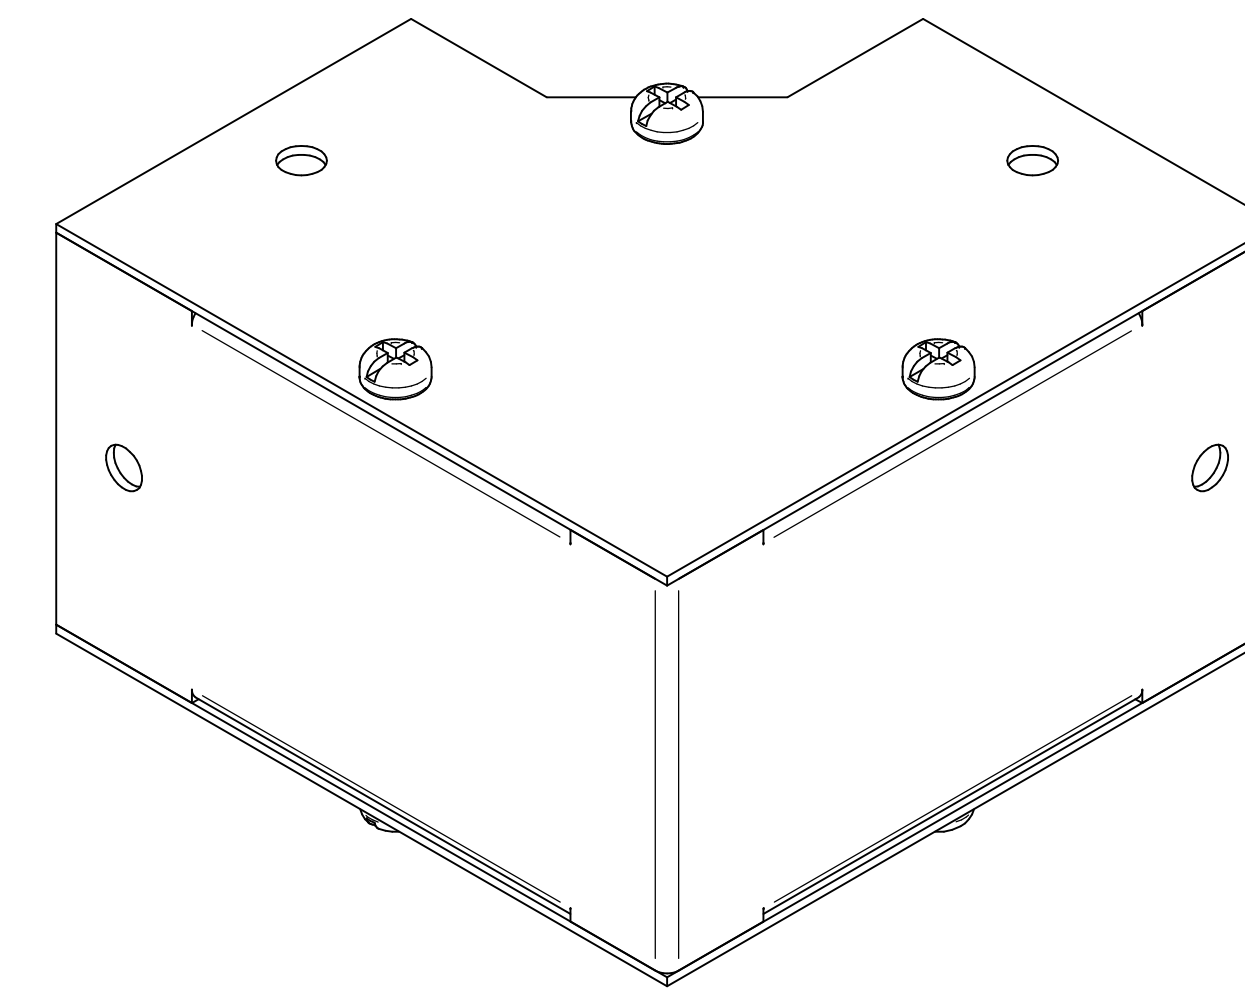

TOP VIEW

ISOMETRIC VIEWS

SIDE VIEW

FRONT VIEW

SIDE VIEW

BOTTOM VIEW

Data subject to change without notice.

Part # : CWEL290G Date : Jan. 16, 2020

Link: www.hamfmfg.com/CWEL290G