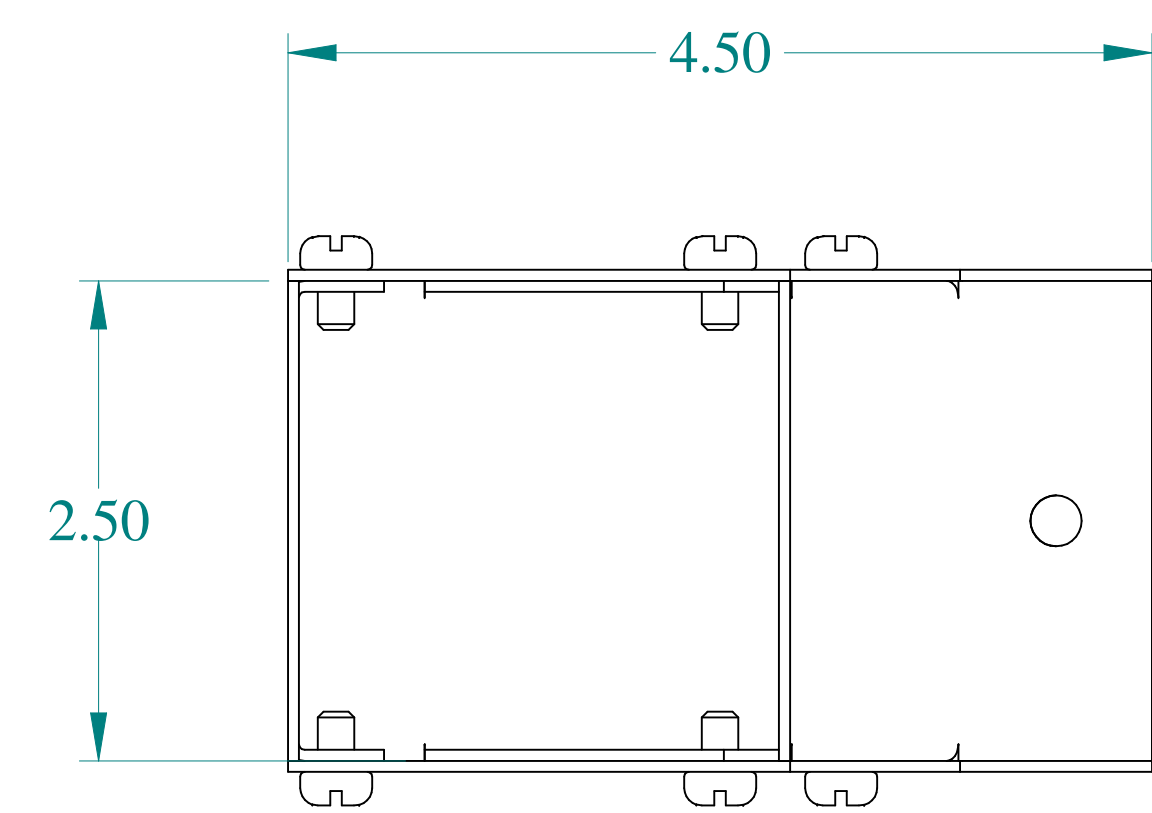

TOP VIEW

ISOMETRIC VIEWS

SIDE VIEW

FRONT VIEW

SIDE VIEW

BOTTOM VIEW

Data subject to change without notice.

Part # : CWEL290G Date : Jan. 16, 2020