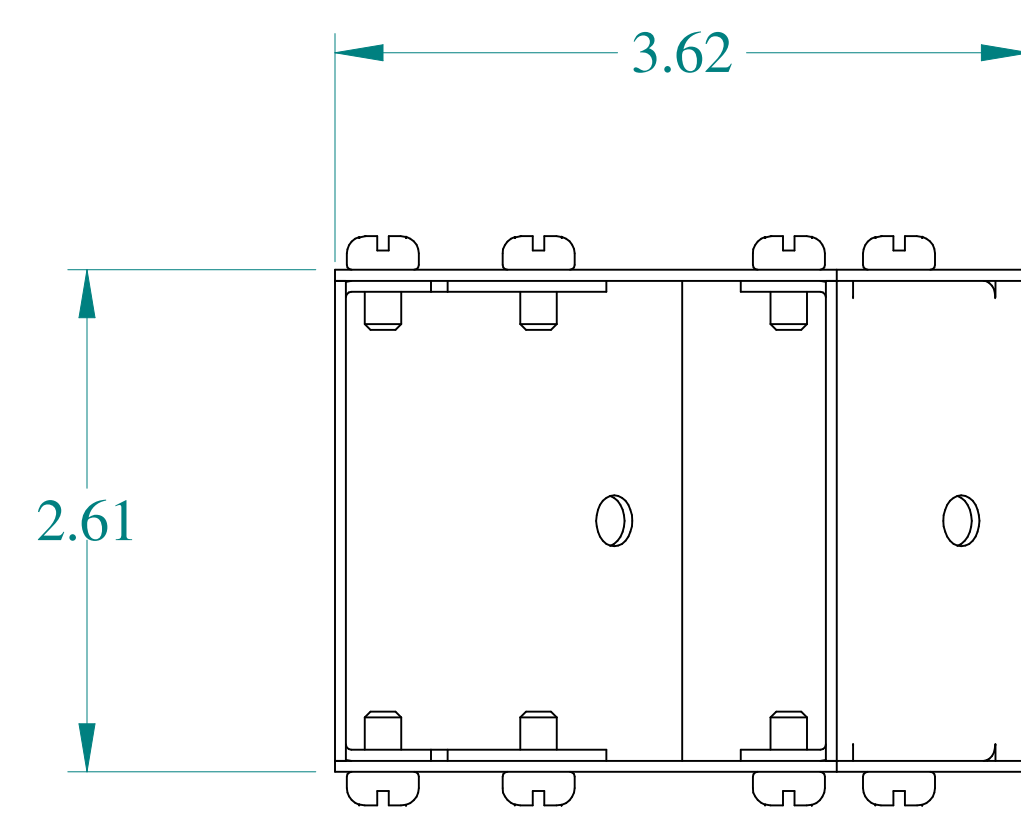

TOP VIEW

ISOMETRIC VIEWS

SIDE VIEW

FRONT VIEW

SIDE VIEW

BACK VIEW

BOTTOM VIEW

**HAMMOND
MANUFACTURING®**
www.hammondmfg.com

Data subject to change without notice.

Part # : CWEL245

Date : Mar. 22, 2019

Link: www.hammmfg.com/CWEL245