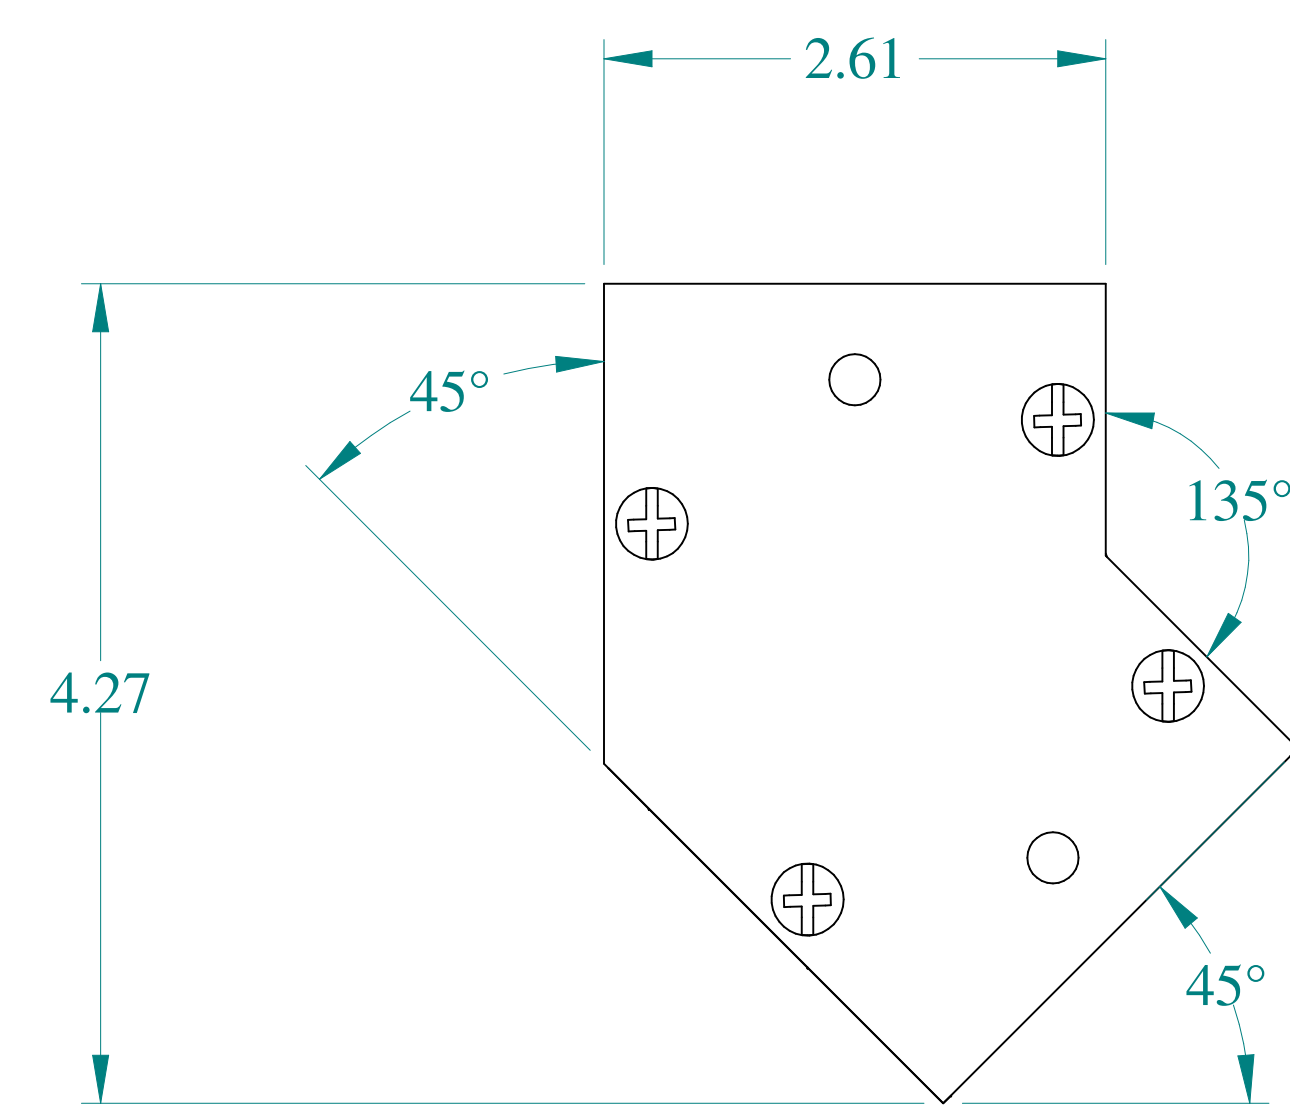

TOP VIEW

ISOMETRIC VIEWS

SIDE VIEW

FRONT VIEW

SIDE VIEW

BACK VIEW

BOTTOM VIEW

**HAMMOND
MANUFACTURING®**
www.hammondmfg.com

Data subject to change without notice.

Part # : CWEL245

Date : Mar. 22, 2019

Link: www.hammmfg.com/CWEL245