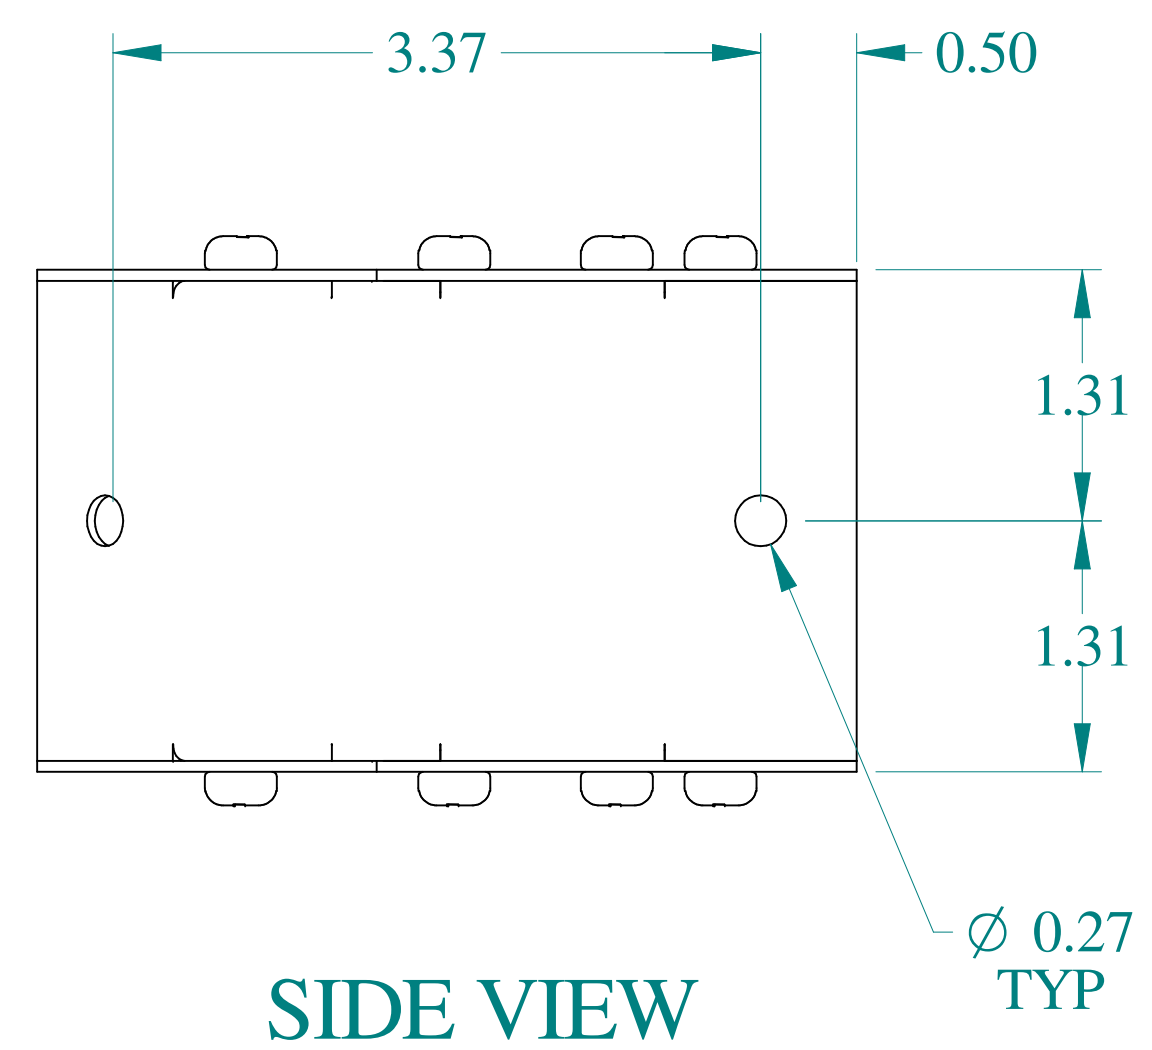

TOP VIEW

ISOMETRIC VIEWS

SIDE VIEW

FRONT VIEW

SIDE VIEW

BACK VIEW

BOTTOM VIEW

**HAMMOND
MANUFACTURING®**
www.hammondmfg.com

Data subject to change without notice.

Part # : CWEL245

Date : Mar. 22, 2019

Link: www.hammmfg.com/CWEL245