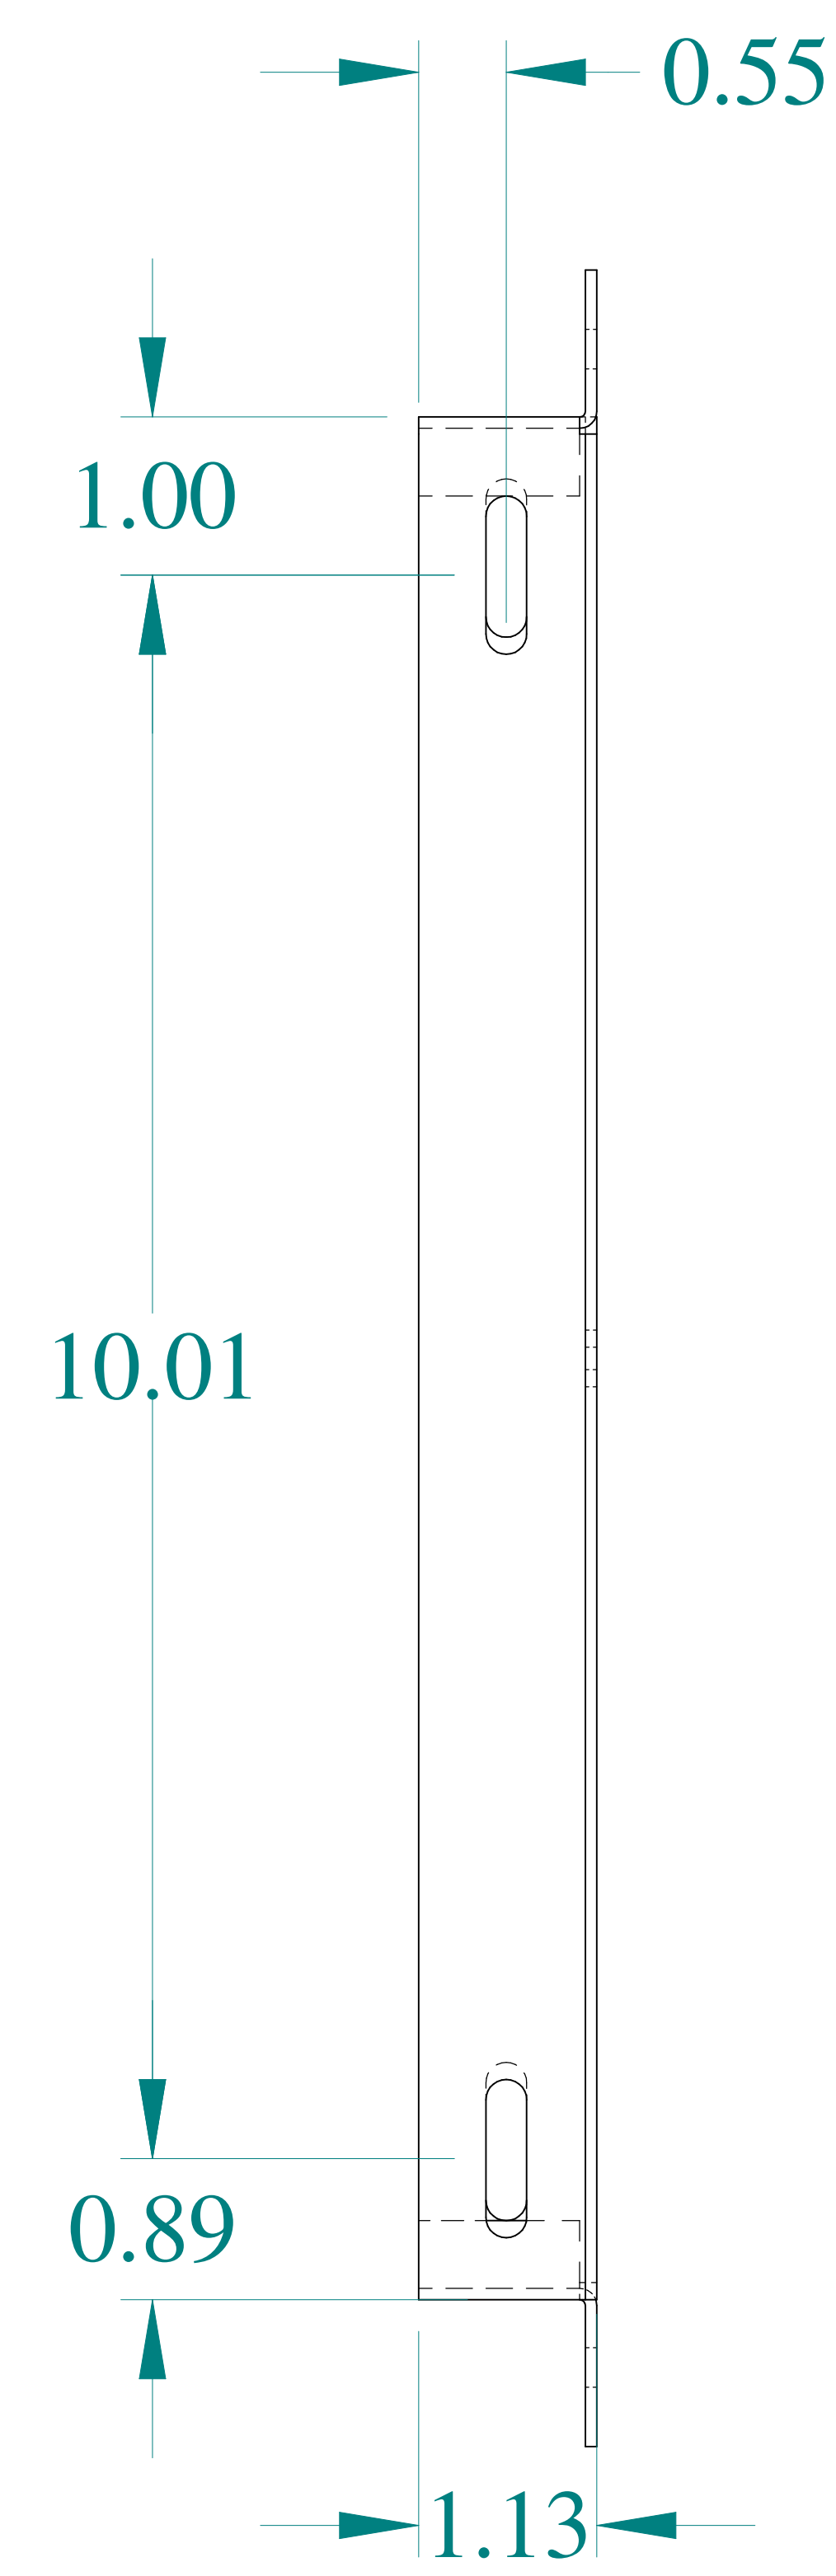

TOP VIEW

ISOMETRIC VIEWS

SIDE VIEW

FRONT VIEW

SIDE VIEW

BACK VIEW

BOTTOM VIEW

Data subject to change without notice.

Part # : CWAD12G

Date : Jan. 28, 2020

Link: [www.hammfg.com/CWAD12G](http://www.hammfg.com/CWAD12G)