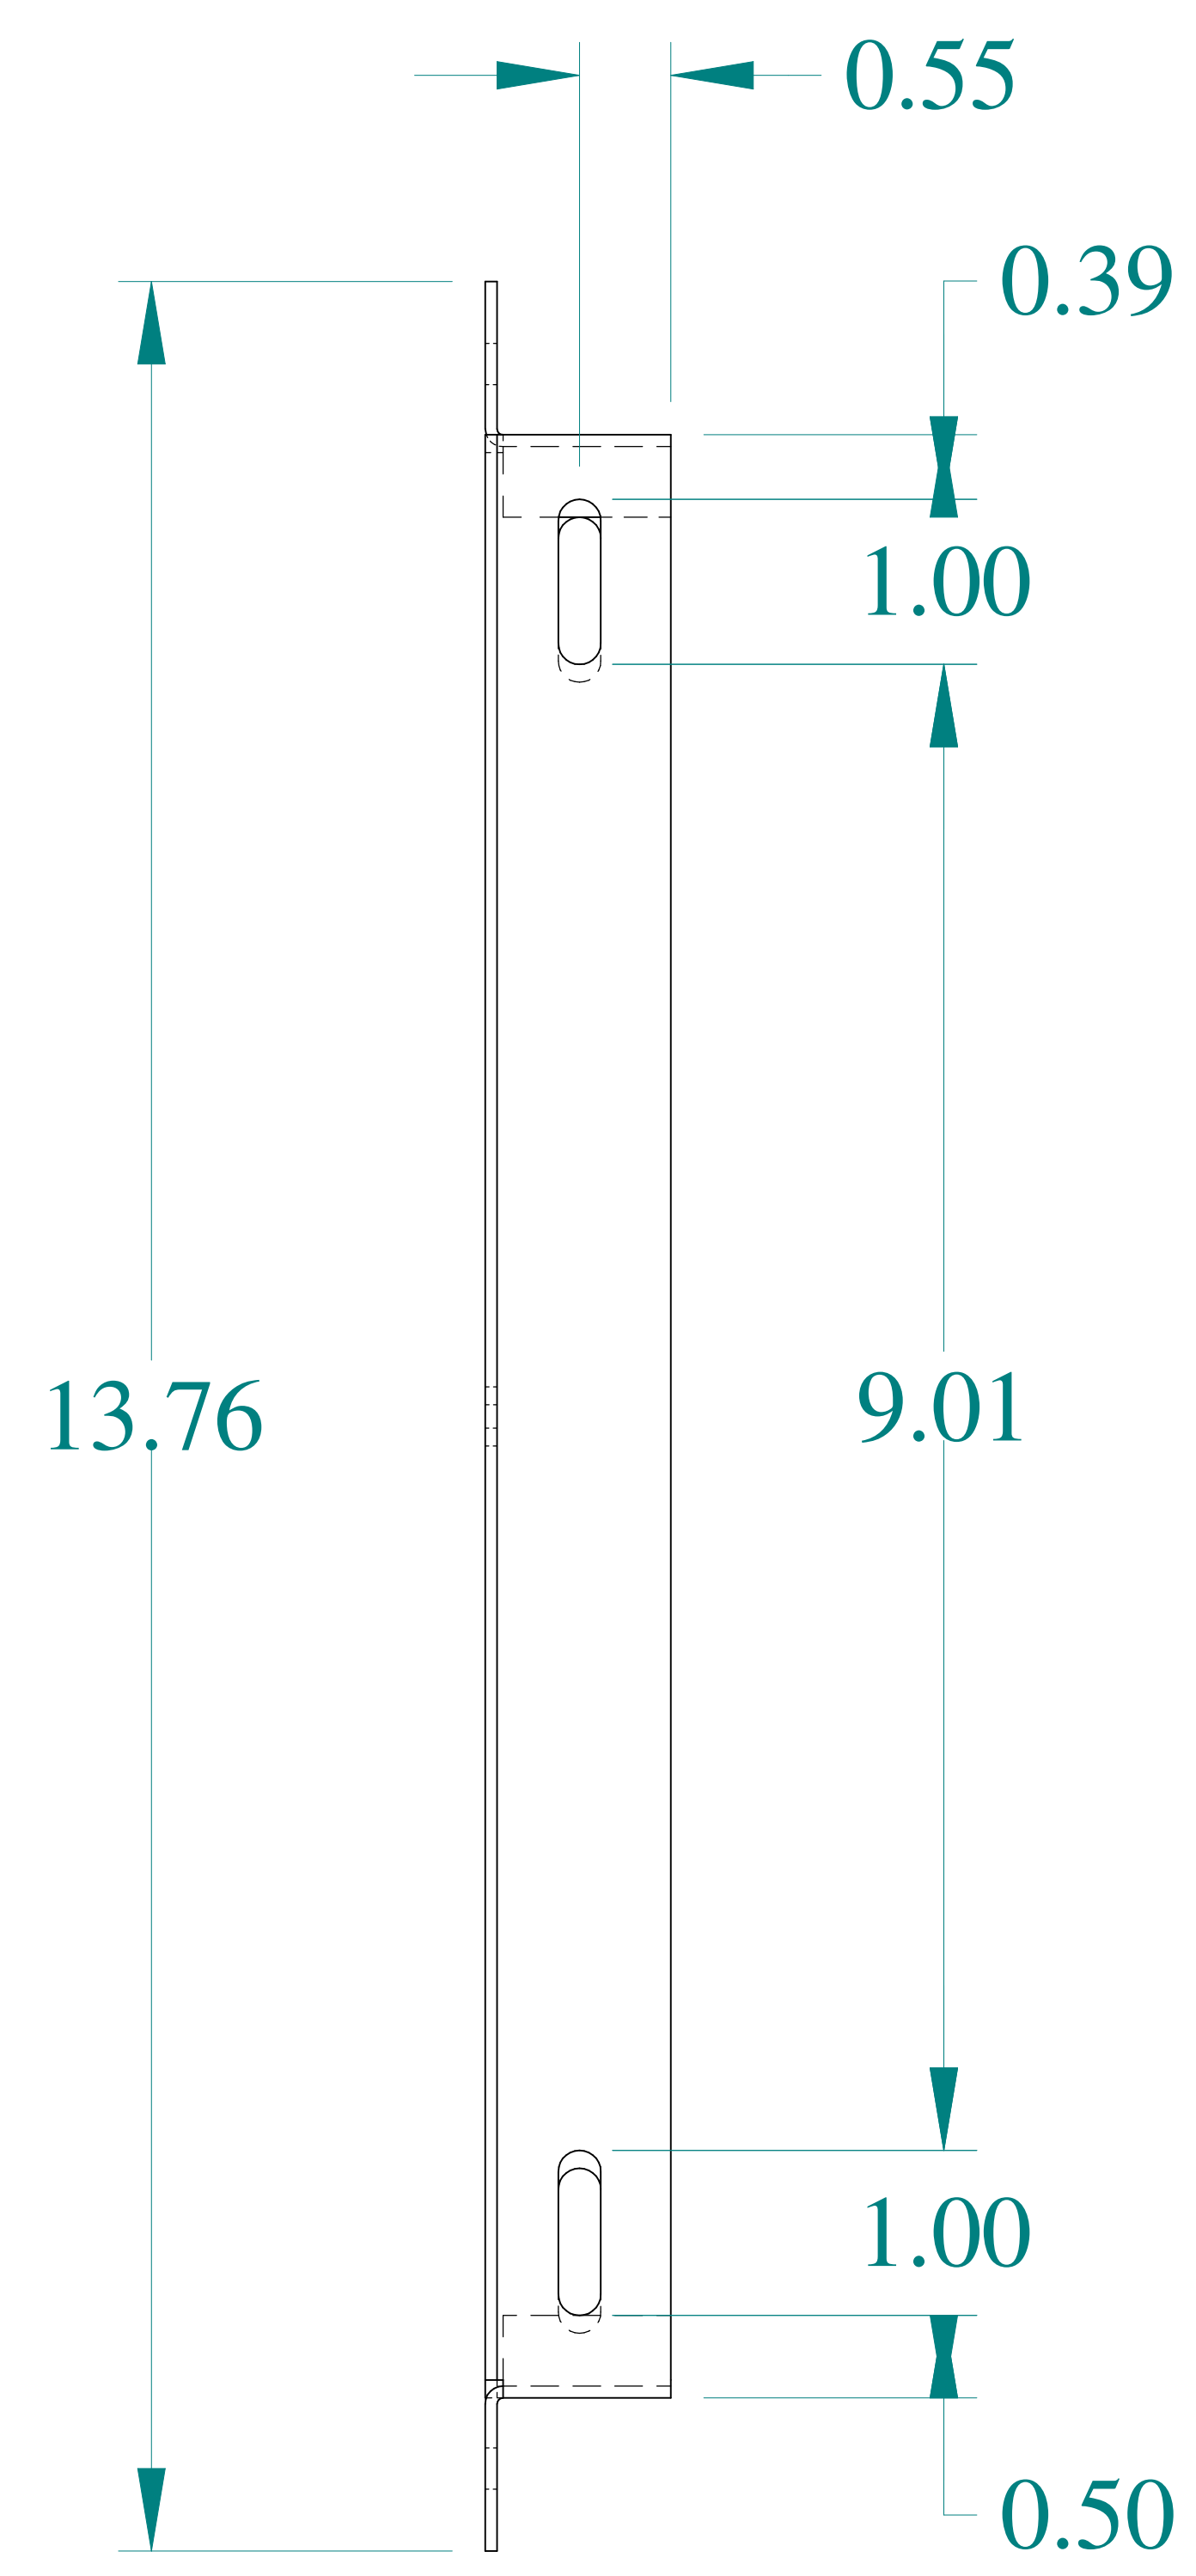

TOP VIEW

ISOMETRIC VIEWS

SIDE VIEW

FRONT VIEW

SIDE VIEW

BACK VIEW

BOTTOM VIEW

Data subject to change without notice.

Part # : CWAD12G

Date : Jan. 28, 2020

Link: [www.hammfg.com/CWAD12G](http://www.hammfg.com/CWAD12G)