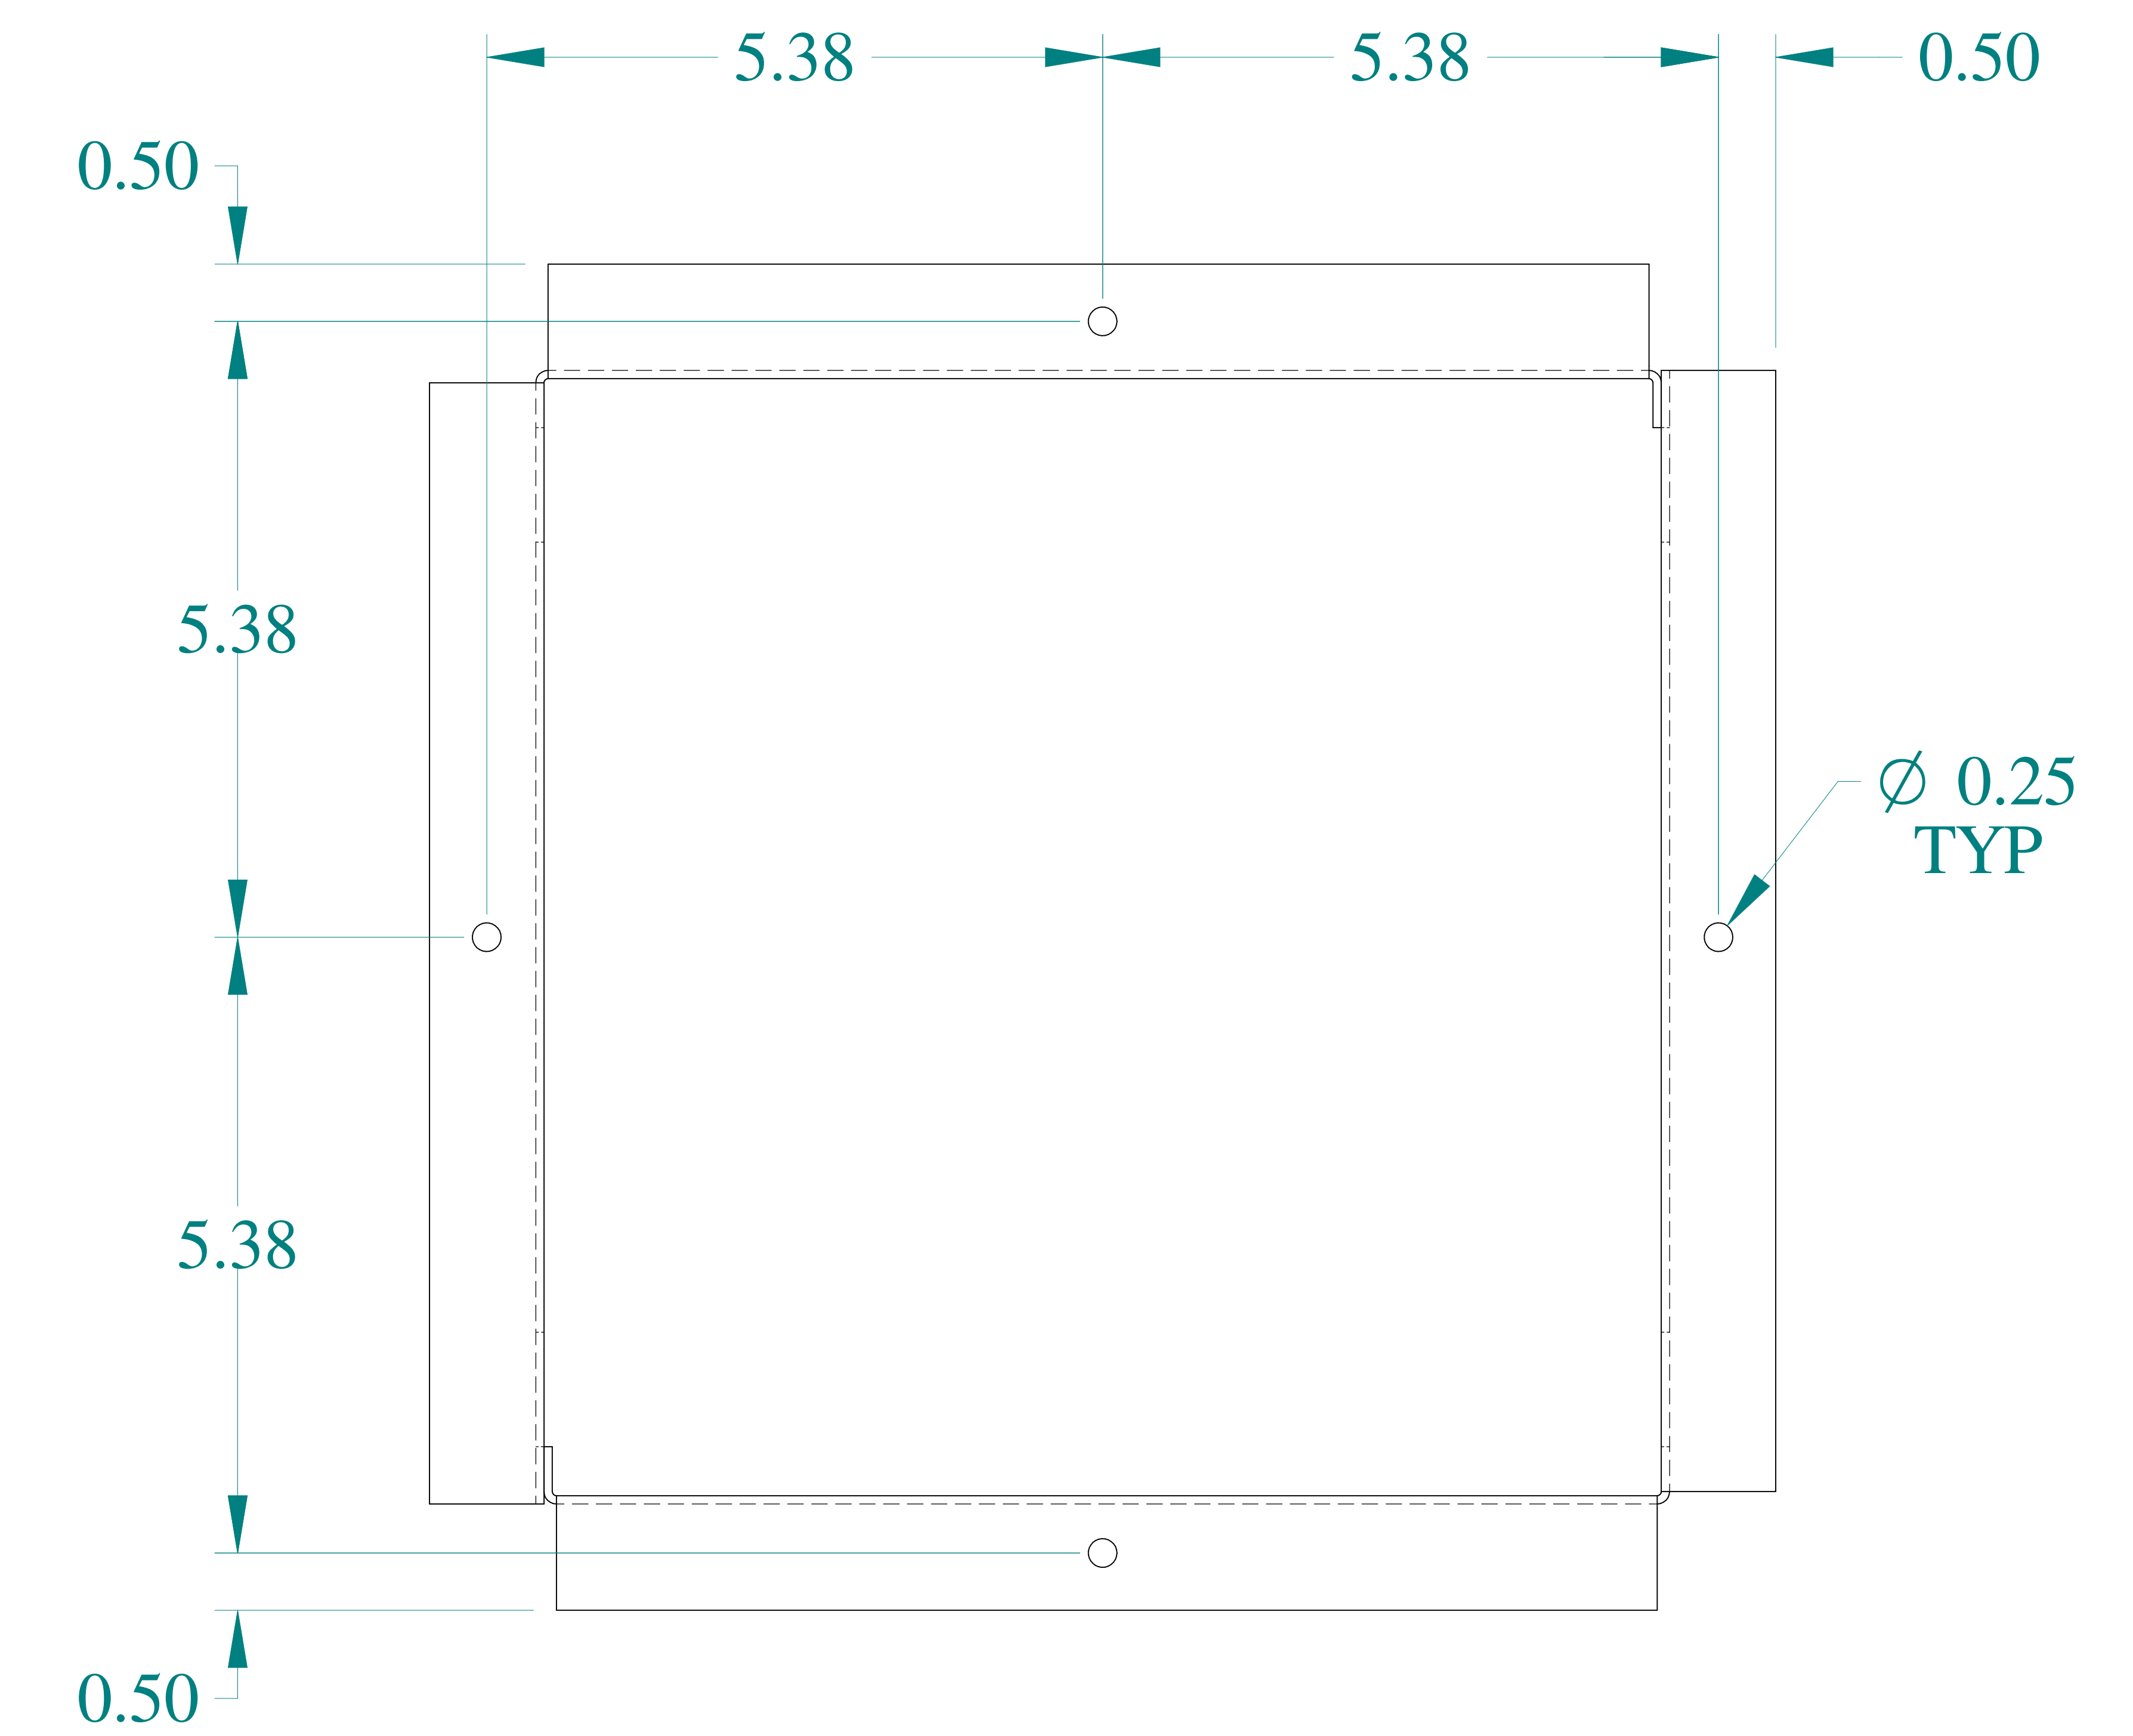

SIDE VIEW

FRONT VIEW

SIDE VIEW

BACK VIEW

Data subject to change without notice.

Part # : CWAD10G

Date : Jan. 28, 2020

Link: [www.hammfg.com/CWAD10G](http://www.hammfg.com/CWAD10G)