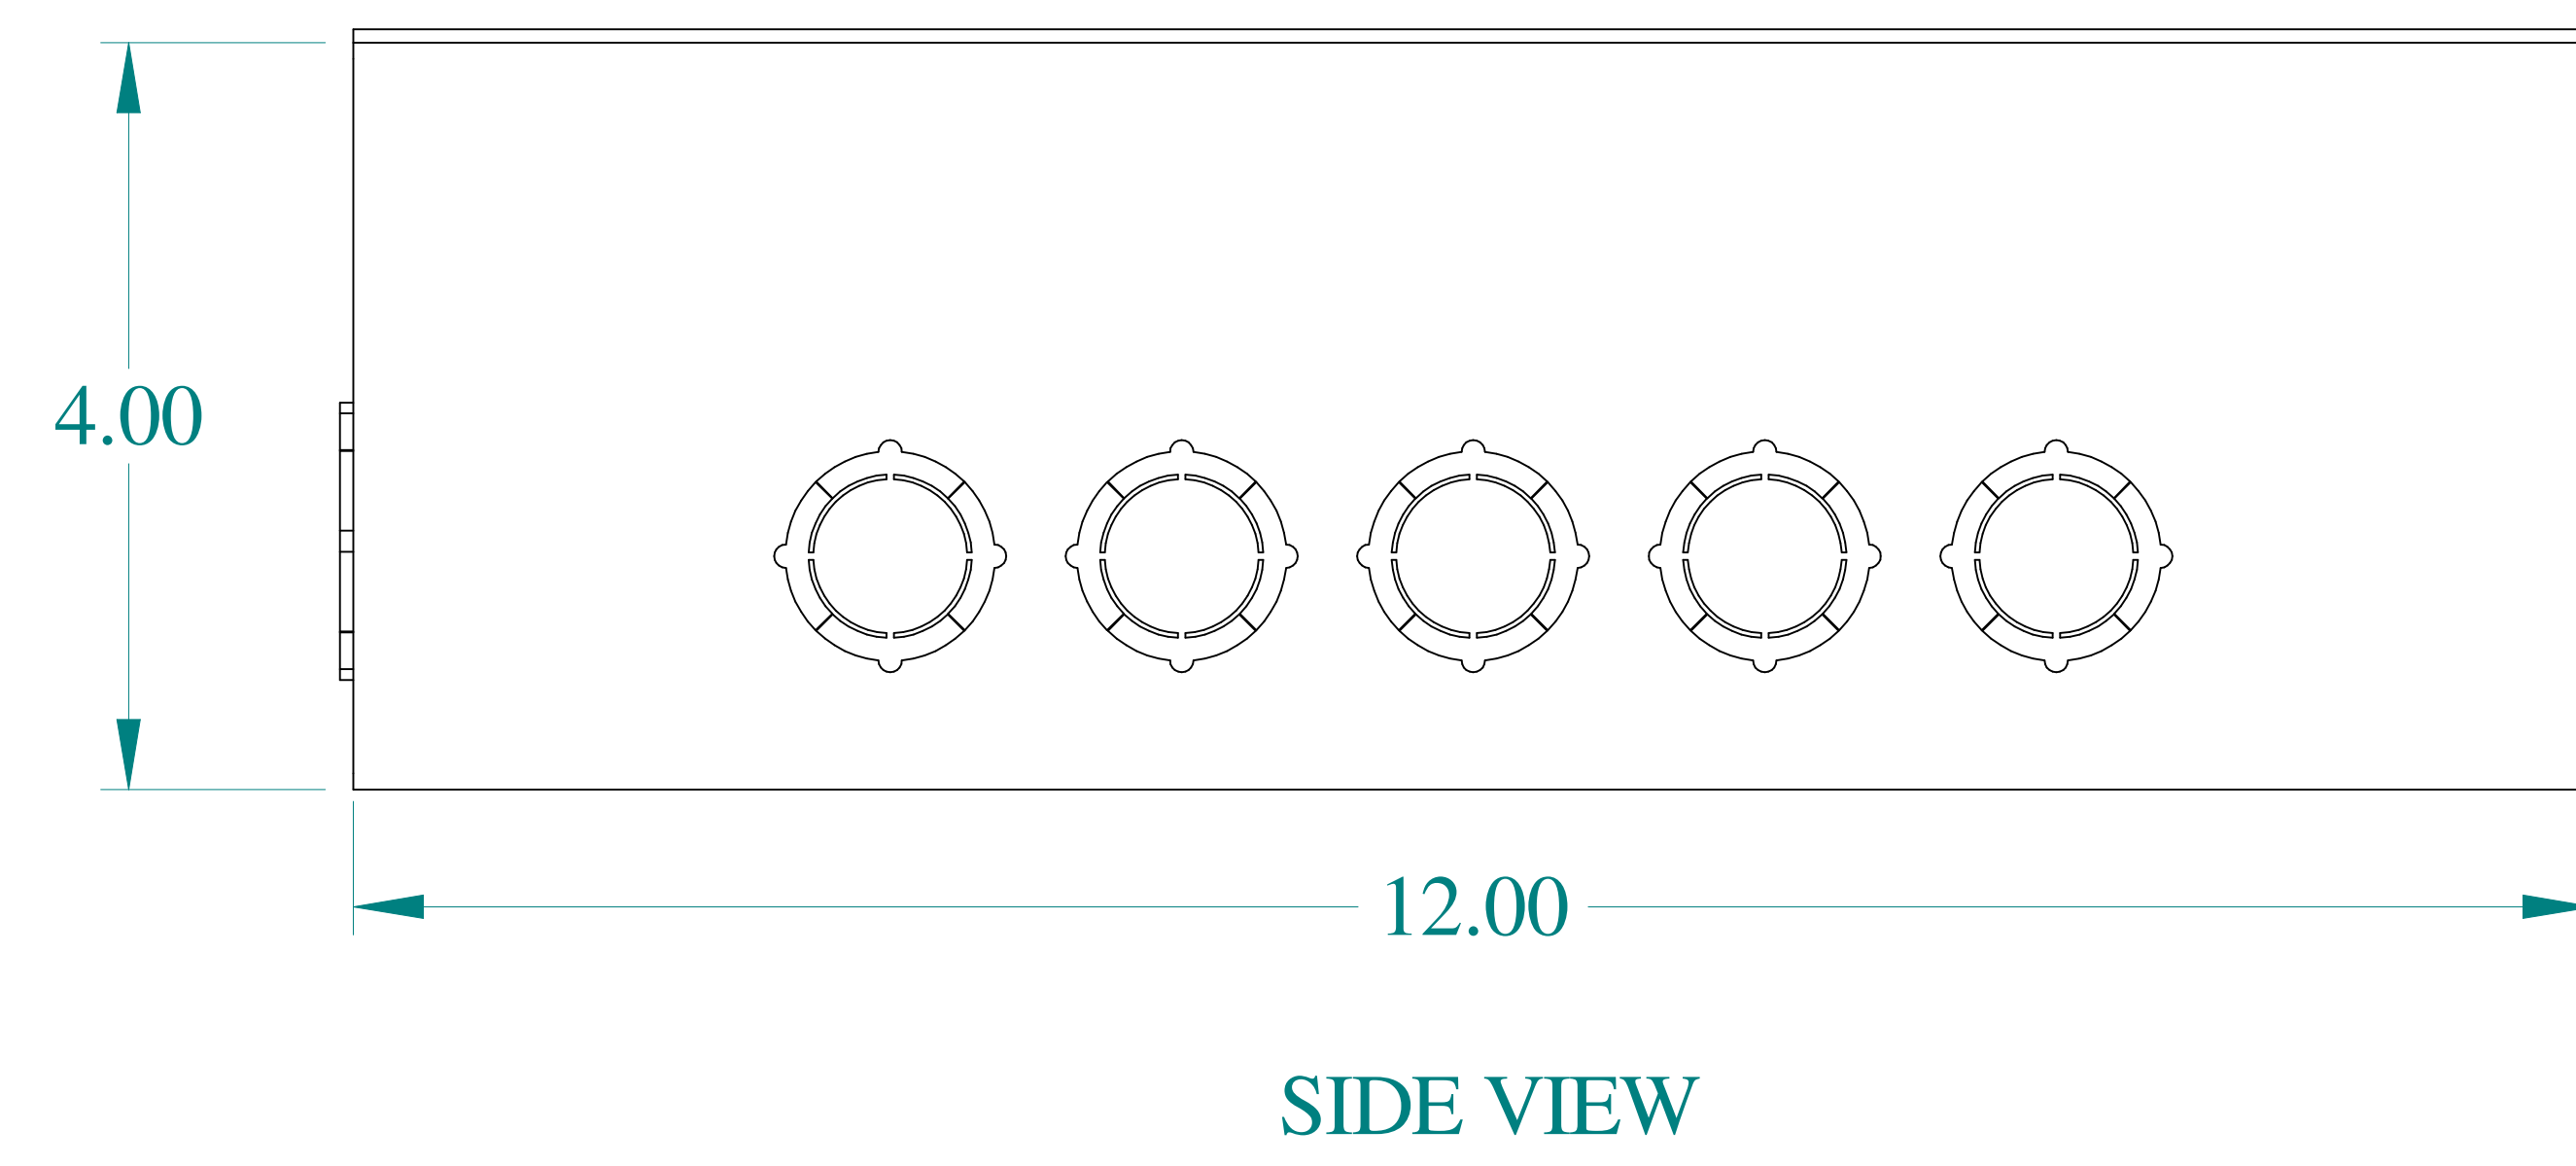

ISOMETRIC VIEWS

Data subject to change without notice.

Part # : CGT1244

Date : Jul. 8, 2019

Link: [www.hammg.com/CGT1244](http://www.hammg.com/CGT1244)