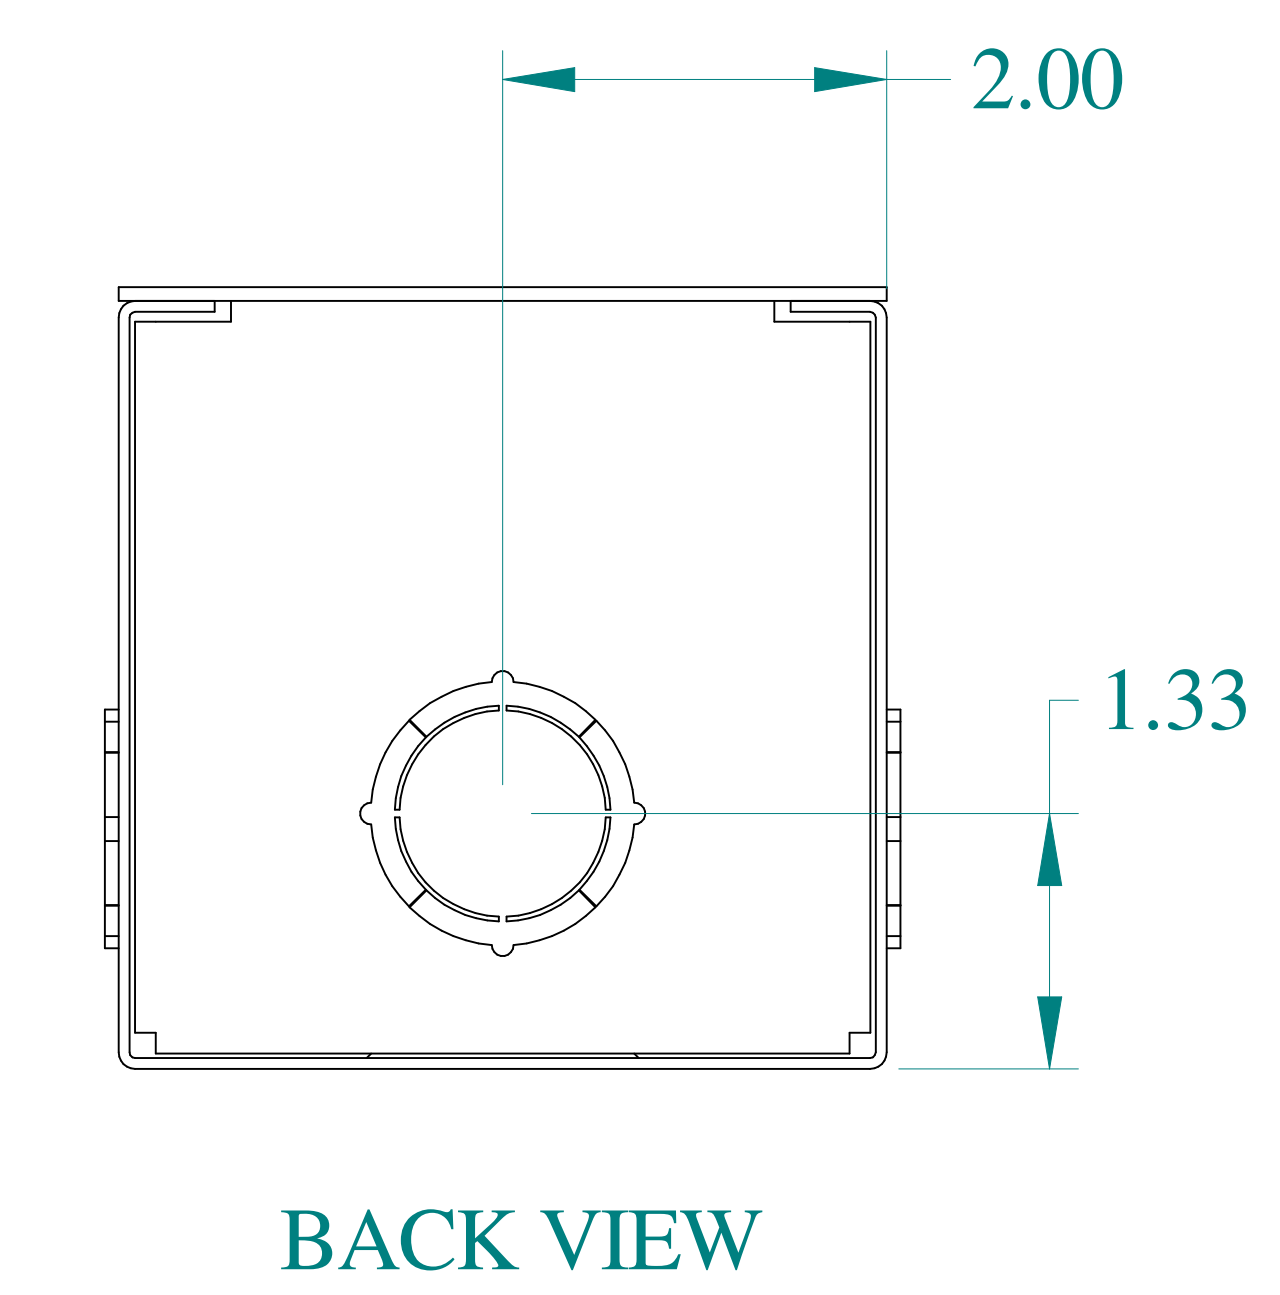

ISOMETRIC VIEWS

Data subject to change without notice.

Part # : CGT1244

Date : Jul. 8, 2019

Link: [www.hammg.com/CGT1244](http://www.hammg.com/CGT1244)