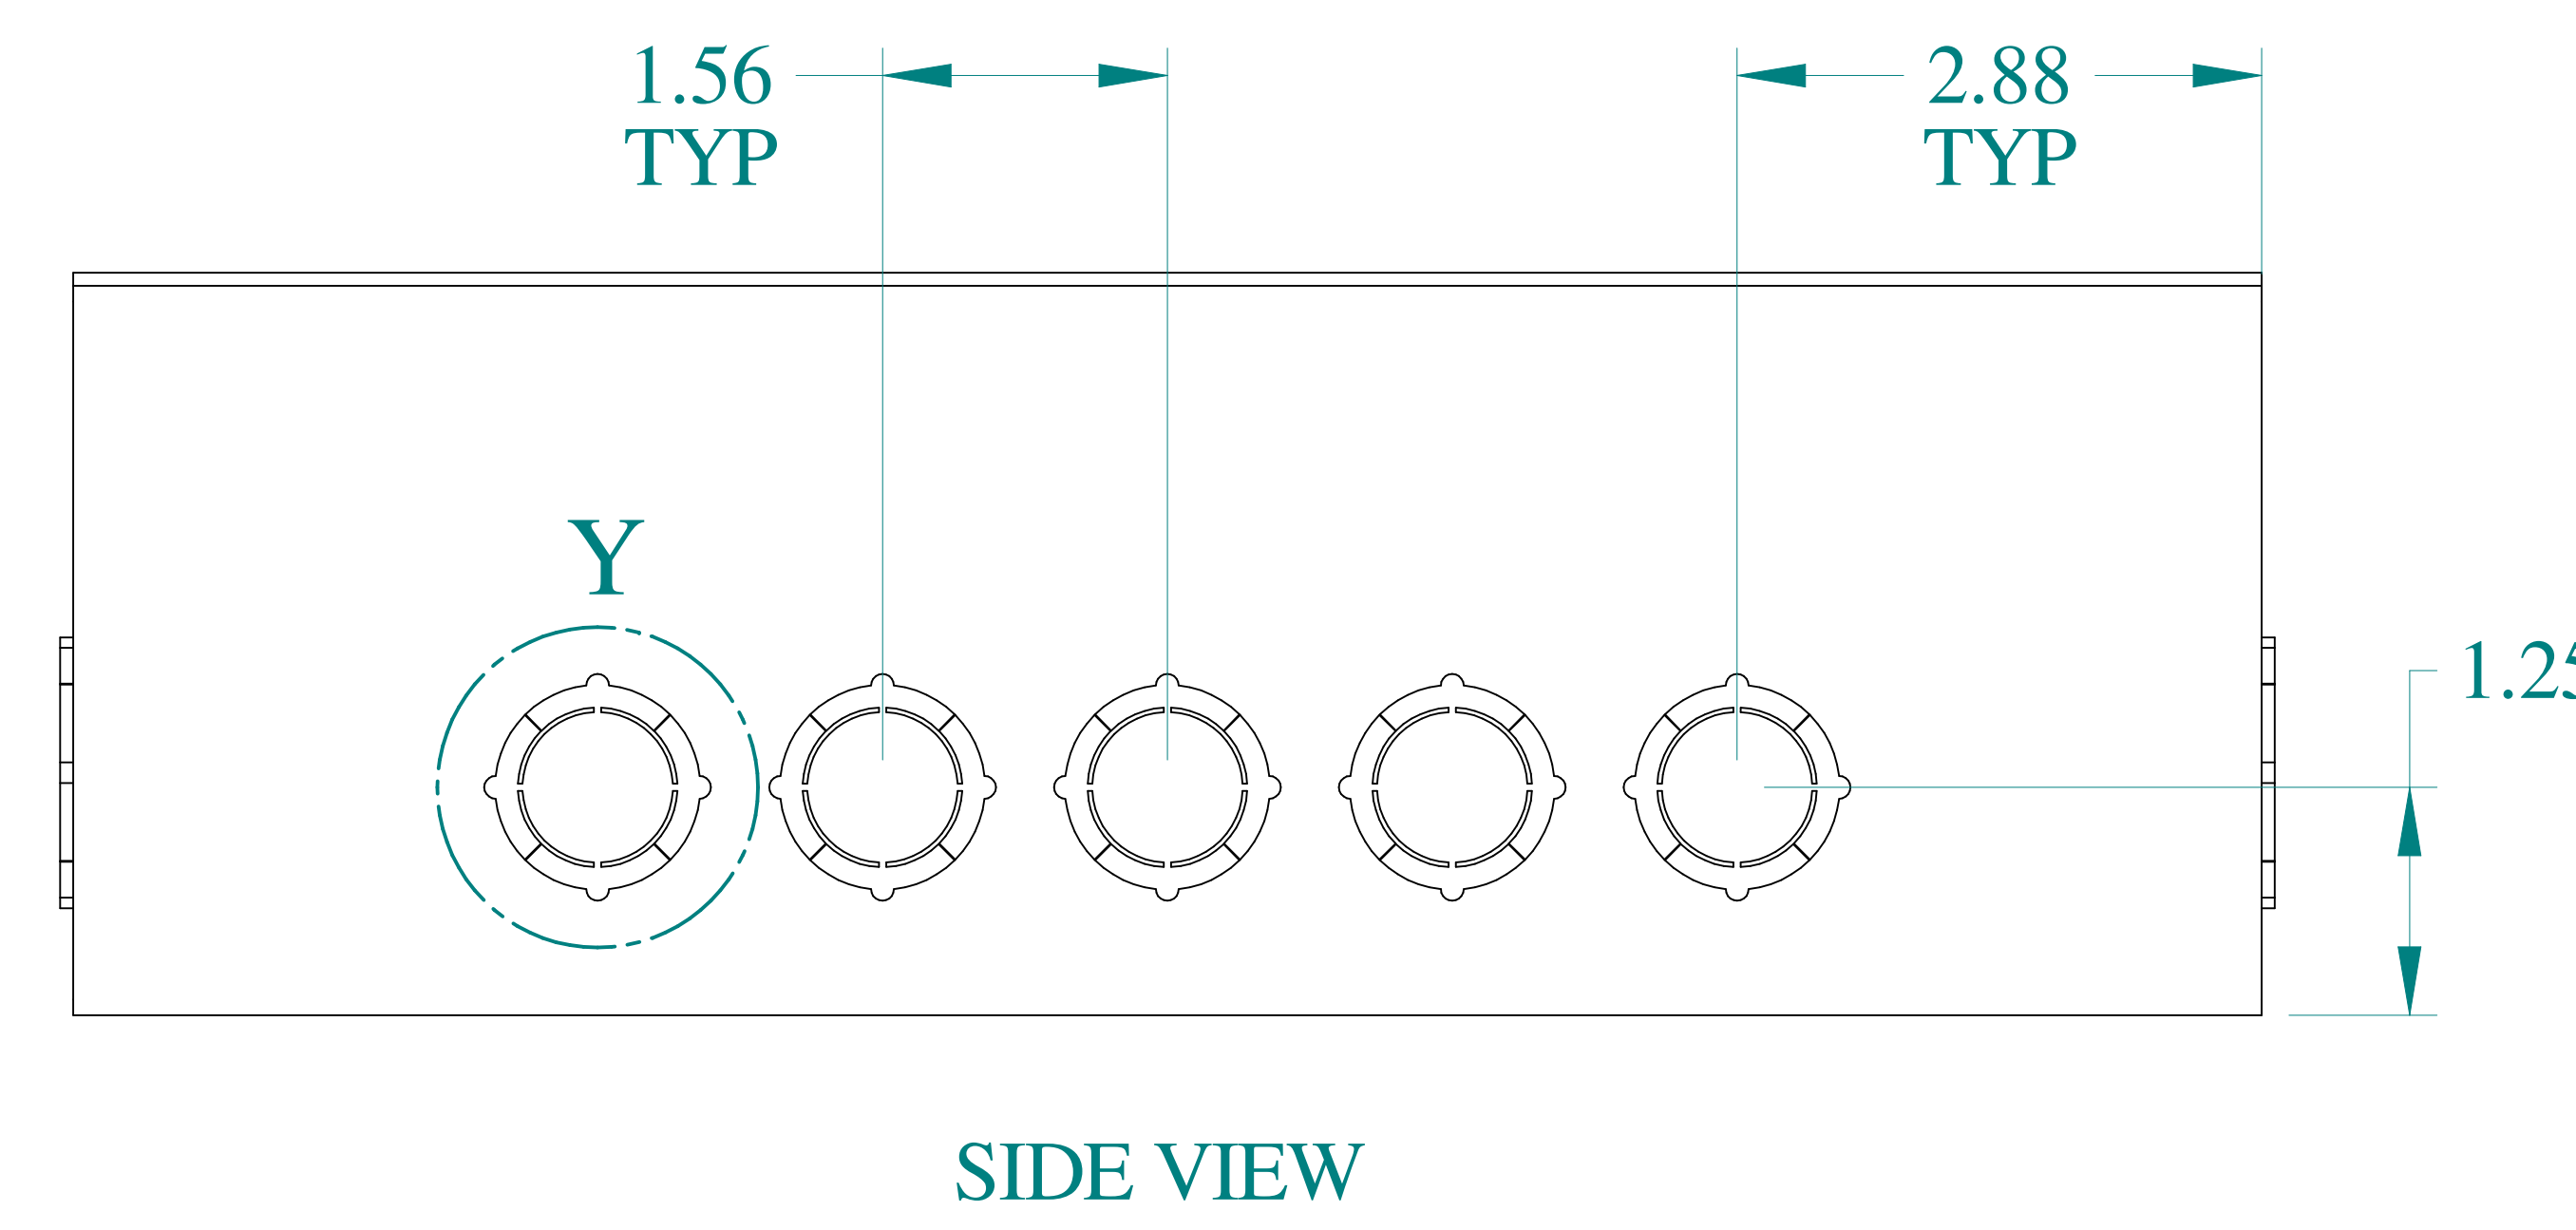

ISOMETRIC VIEWS

Data subject to change without notice.

Part # : CGT1244

Date : Jul. 8, 2019

Link: [www.hammg.com/CGT1244](http://www.hammg.com/CGT1244)