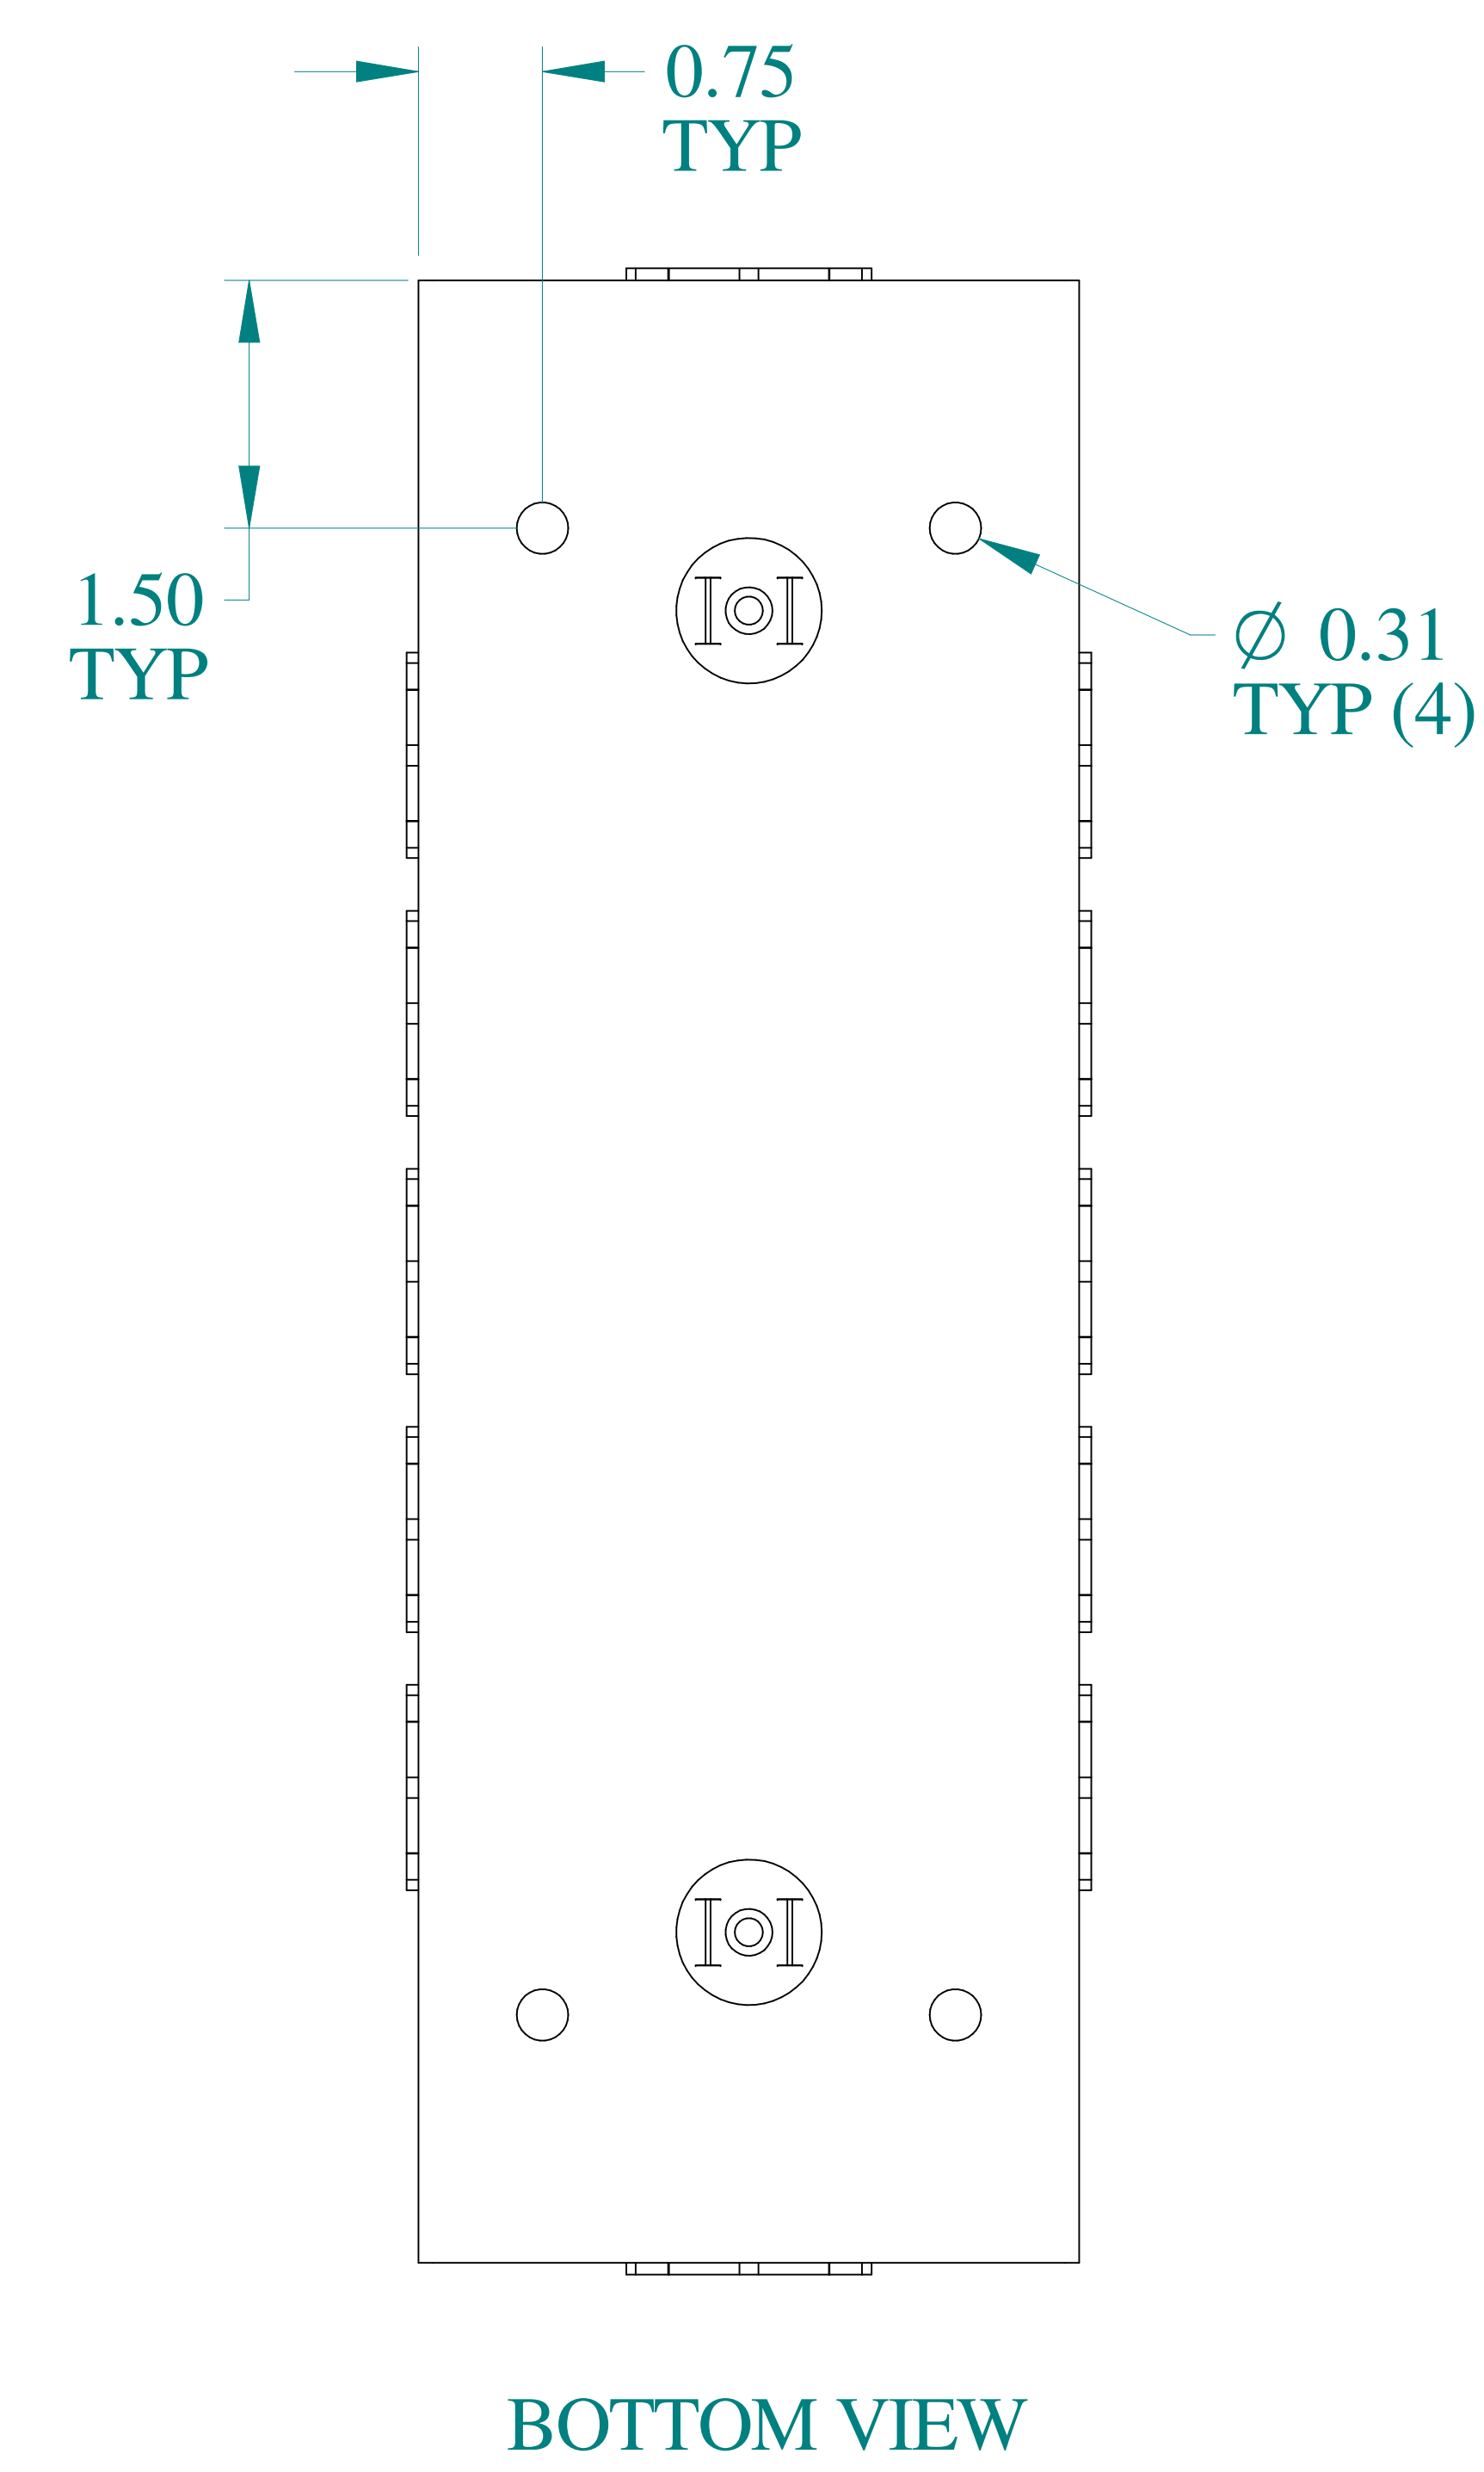

ISOMETRIC VIEWS

Data subject to change without notice.

Part # : CGT1244

Date : Jul. 8, 2019

Link: [www.hammg.com/CGT1244](http://www.hammg.com/CGT1244)