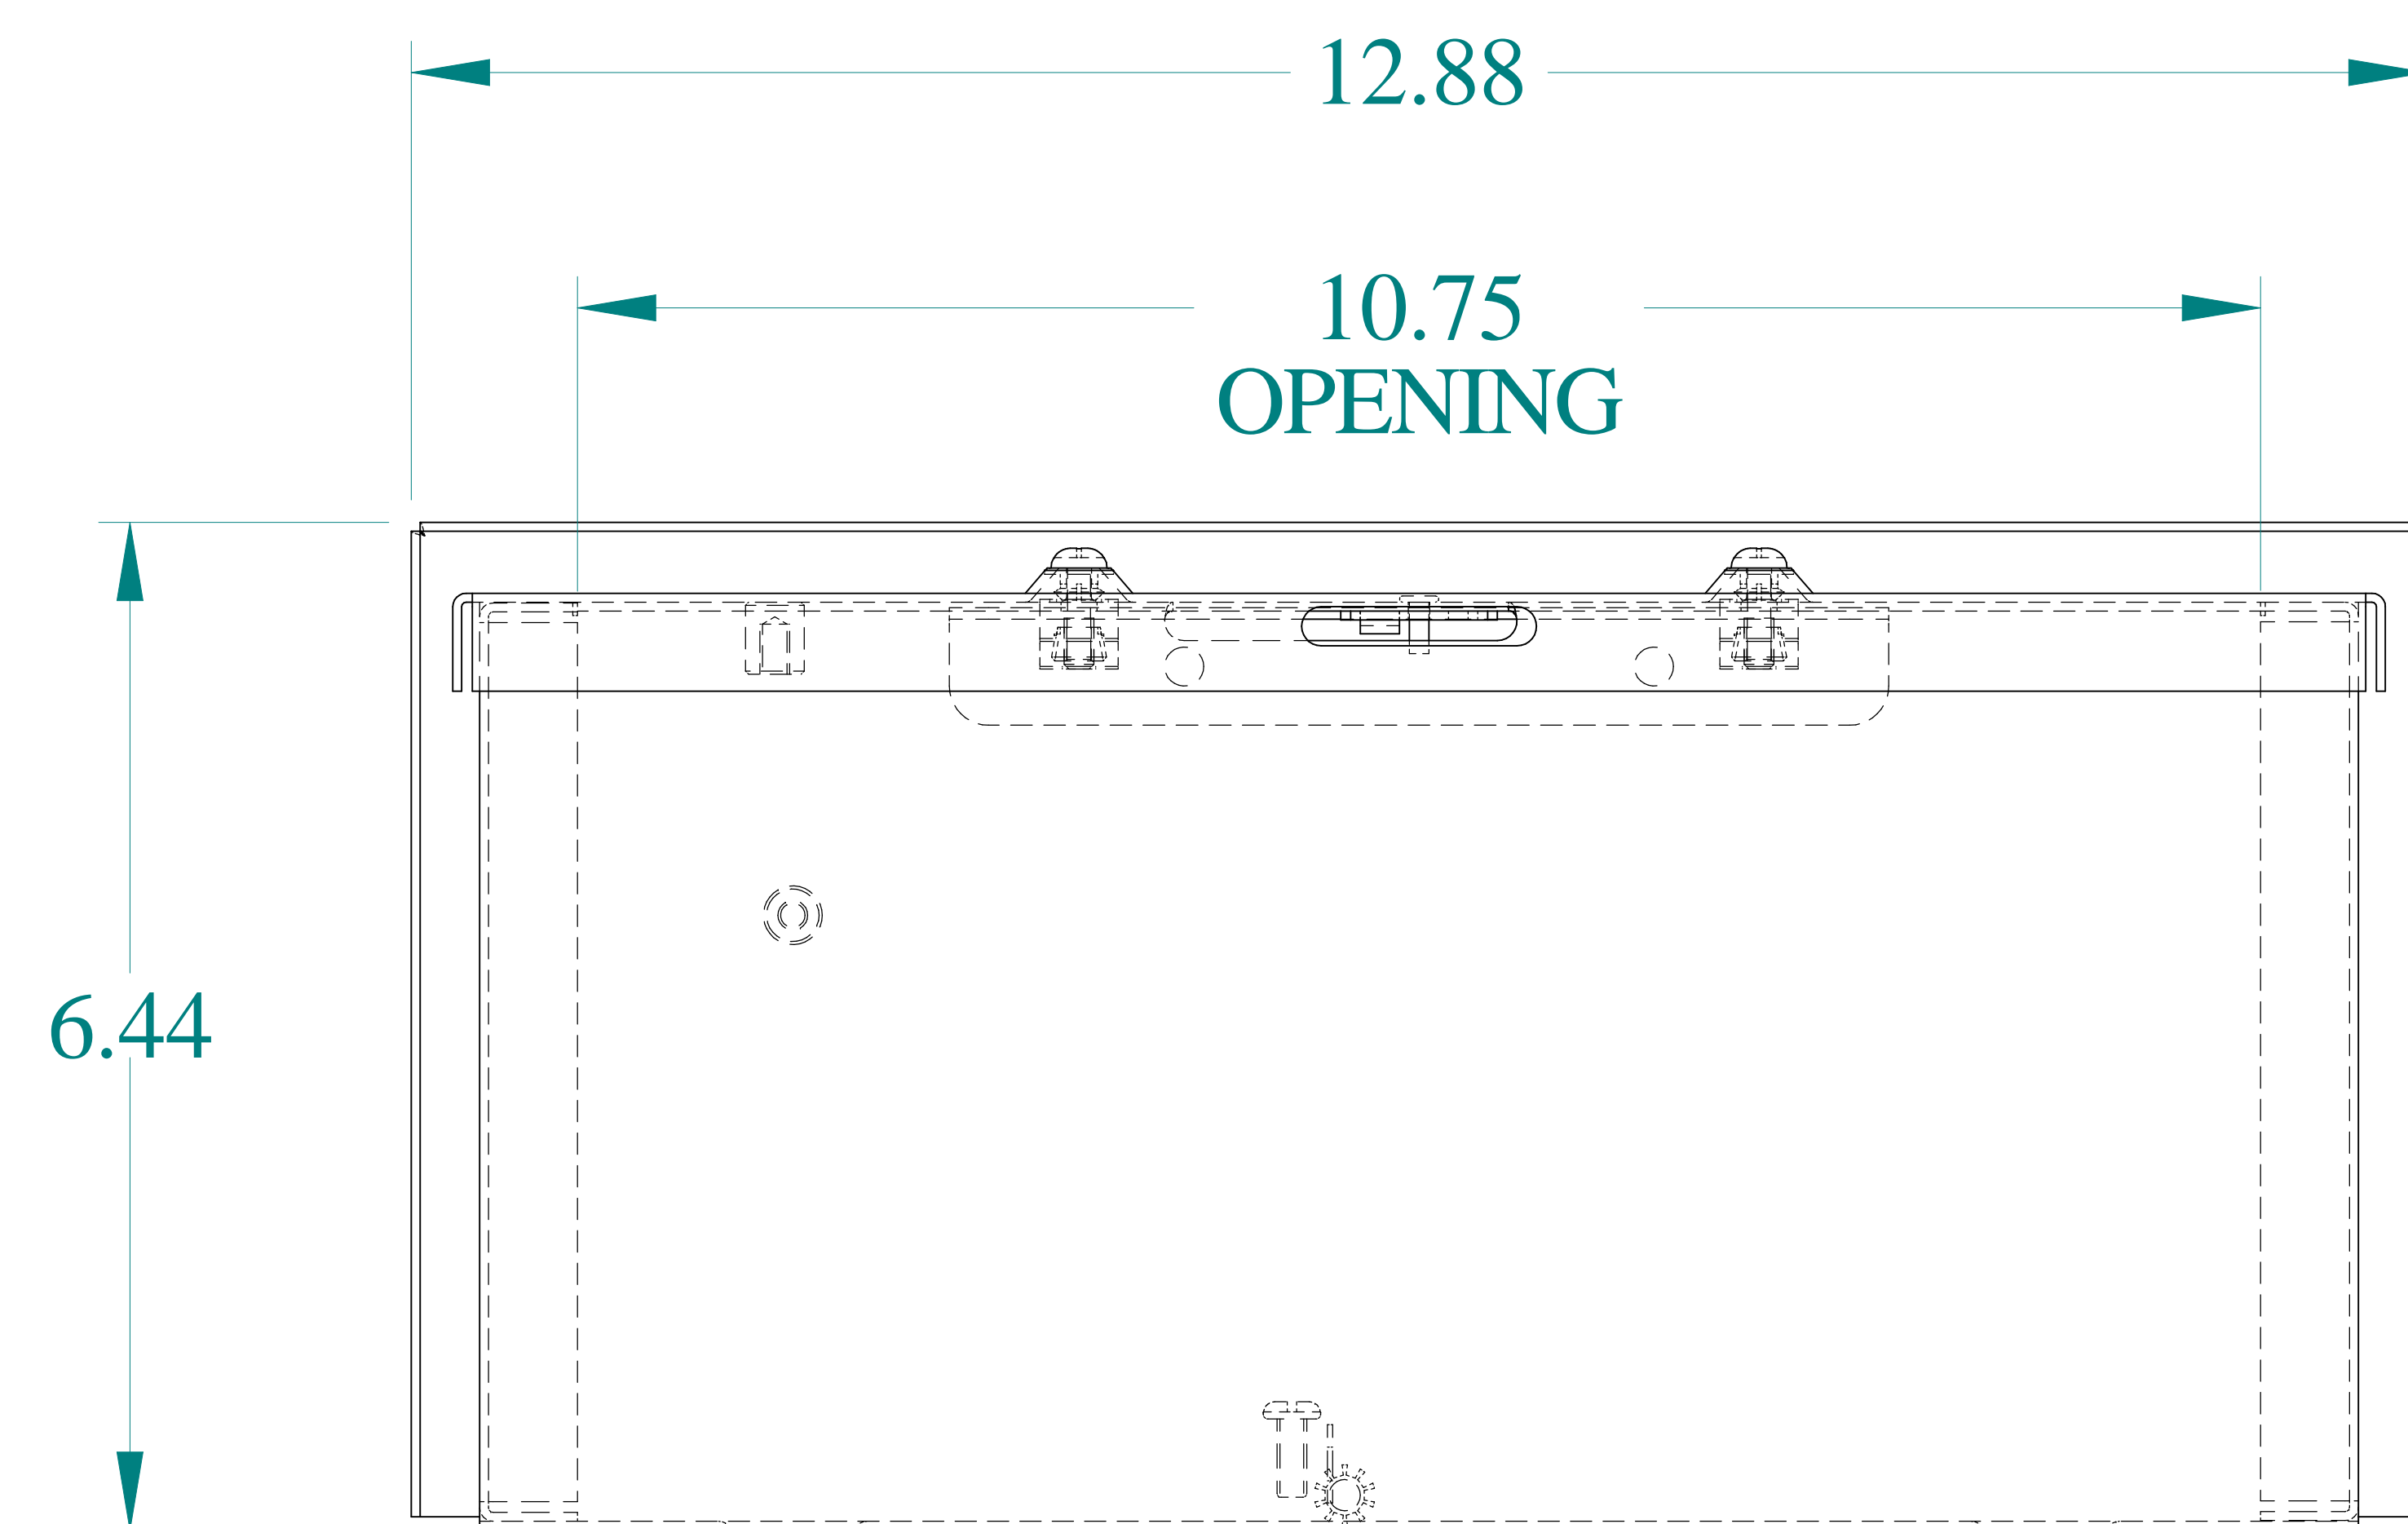

TOP VIEW

ISOMETRIC VIEWS

SIDE VIEW

FRONT VIEW

SIDE VIEW

BACK VIEW

BOTTOM VIEW

Data subject to change without notice.

Part # : C3RWT612G

Date : Jan. 4, 2021

Link: [www.hamfmg.com/C3RWT612G](http://www.hamfmg.com/C3RWT612G)