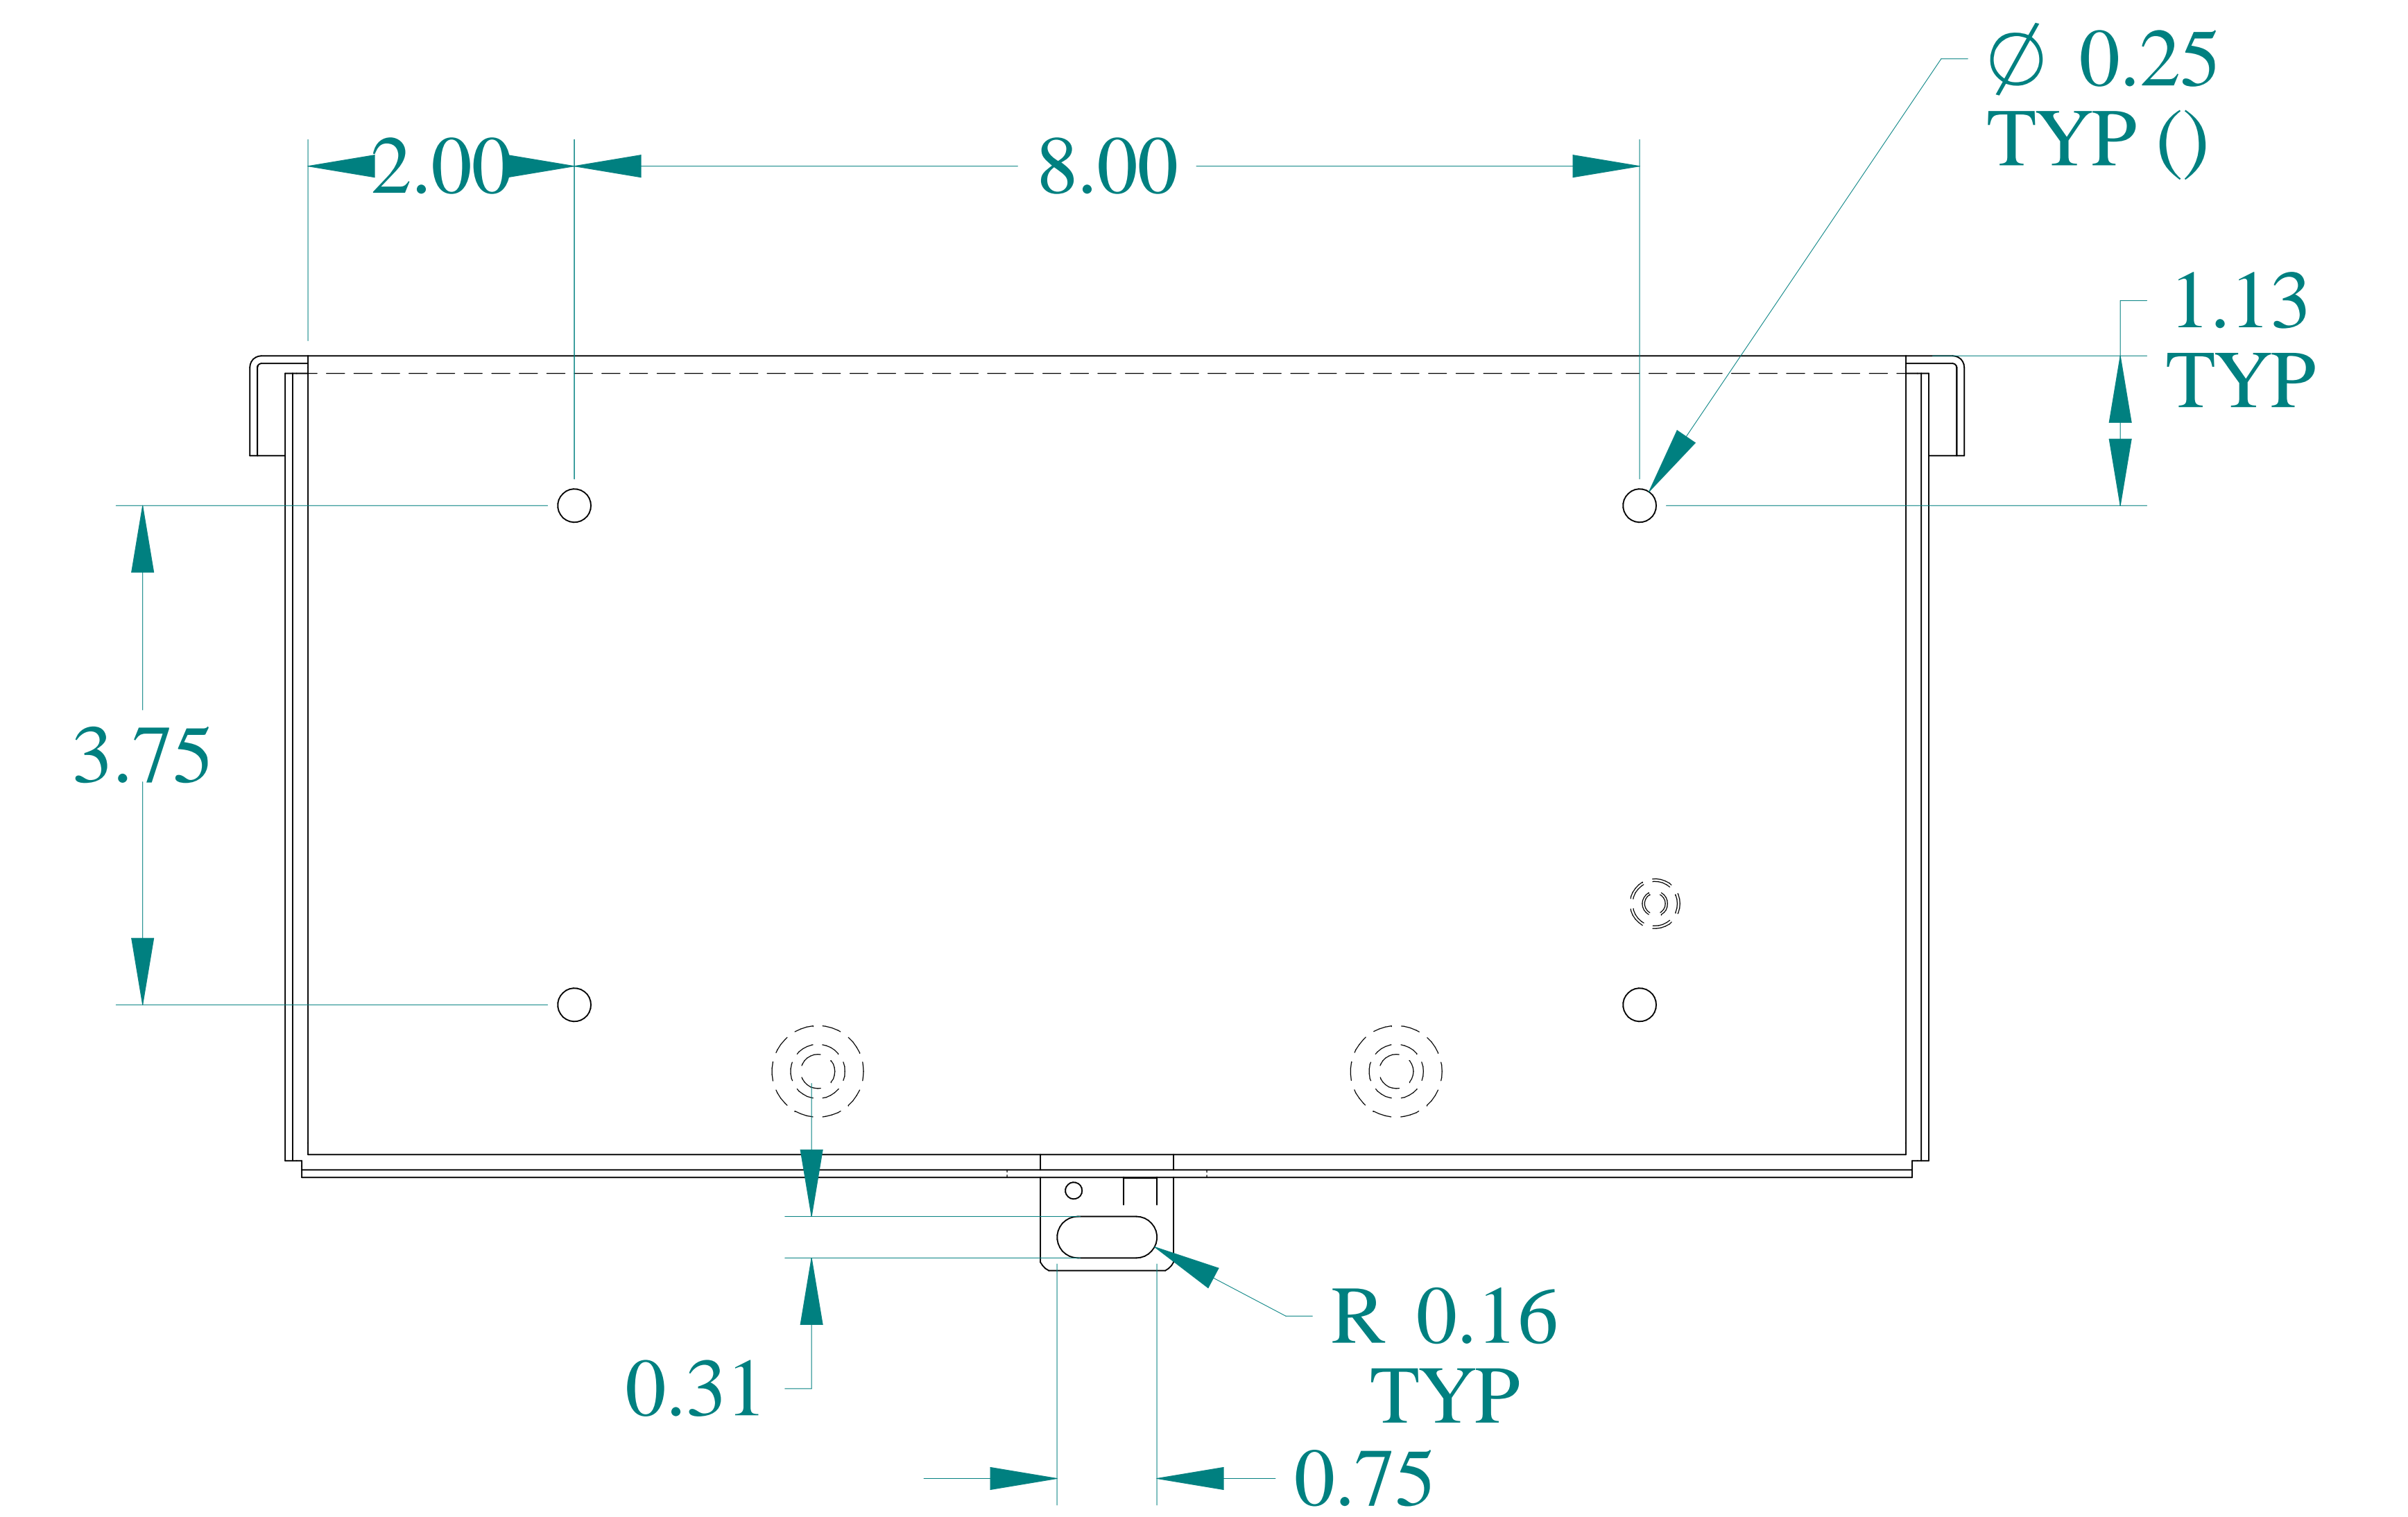

TOP VIEW

ISOMETRIC VIEWS

SIDE VIEW

FRONT VIEW

SIDE VIEW

BACK VIEW

BOTTOM VIEW

Data subject to change without notice.

Part # : C3RWT612G

Date : Jan. 4, 2021

Link: [www.hamfmg.com/C3RWT612G](http://www.hamfmg.com/C3RWT612G)