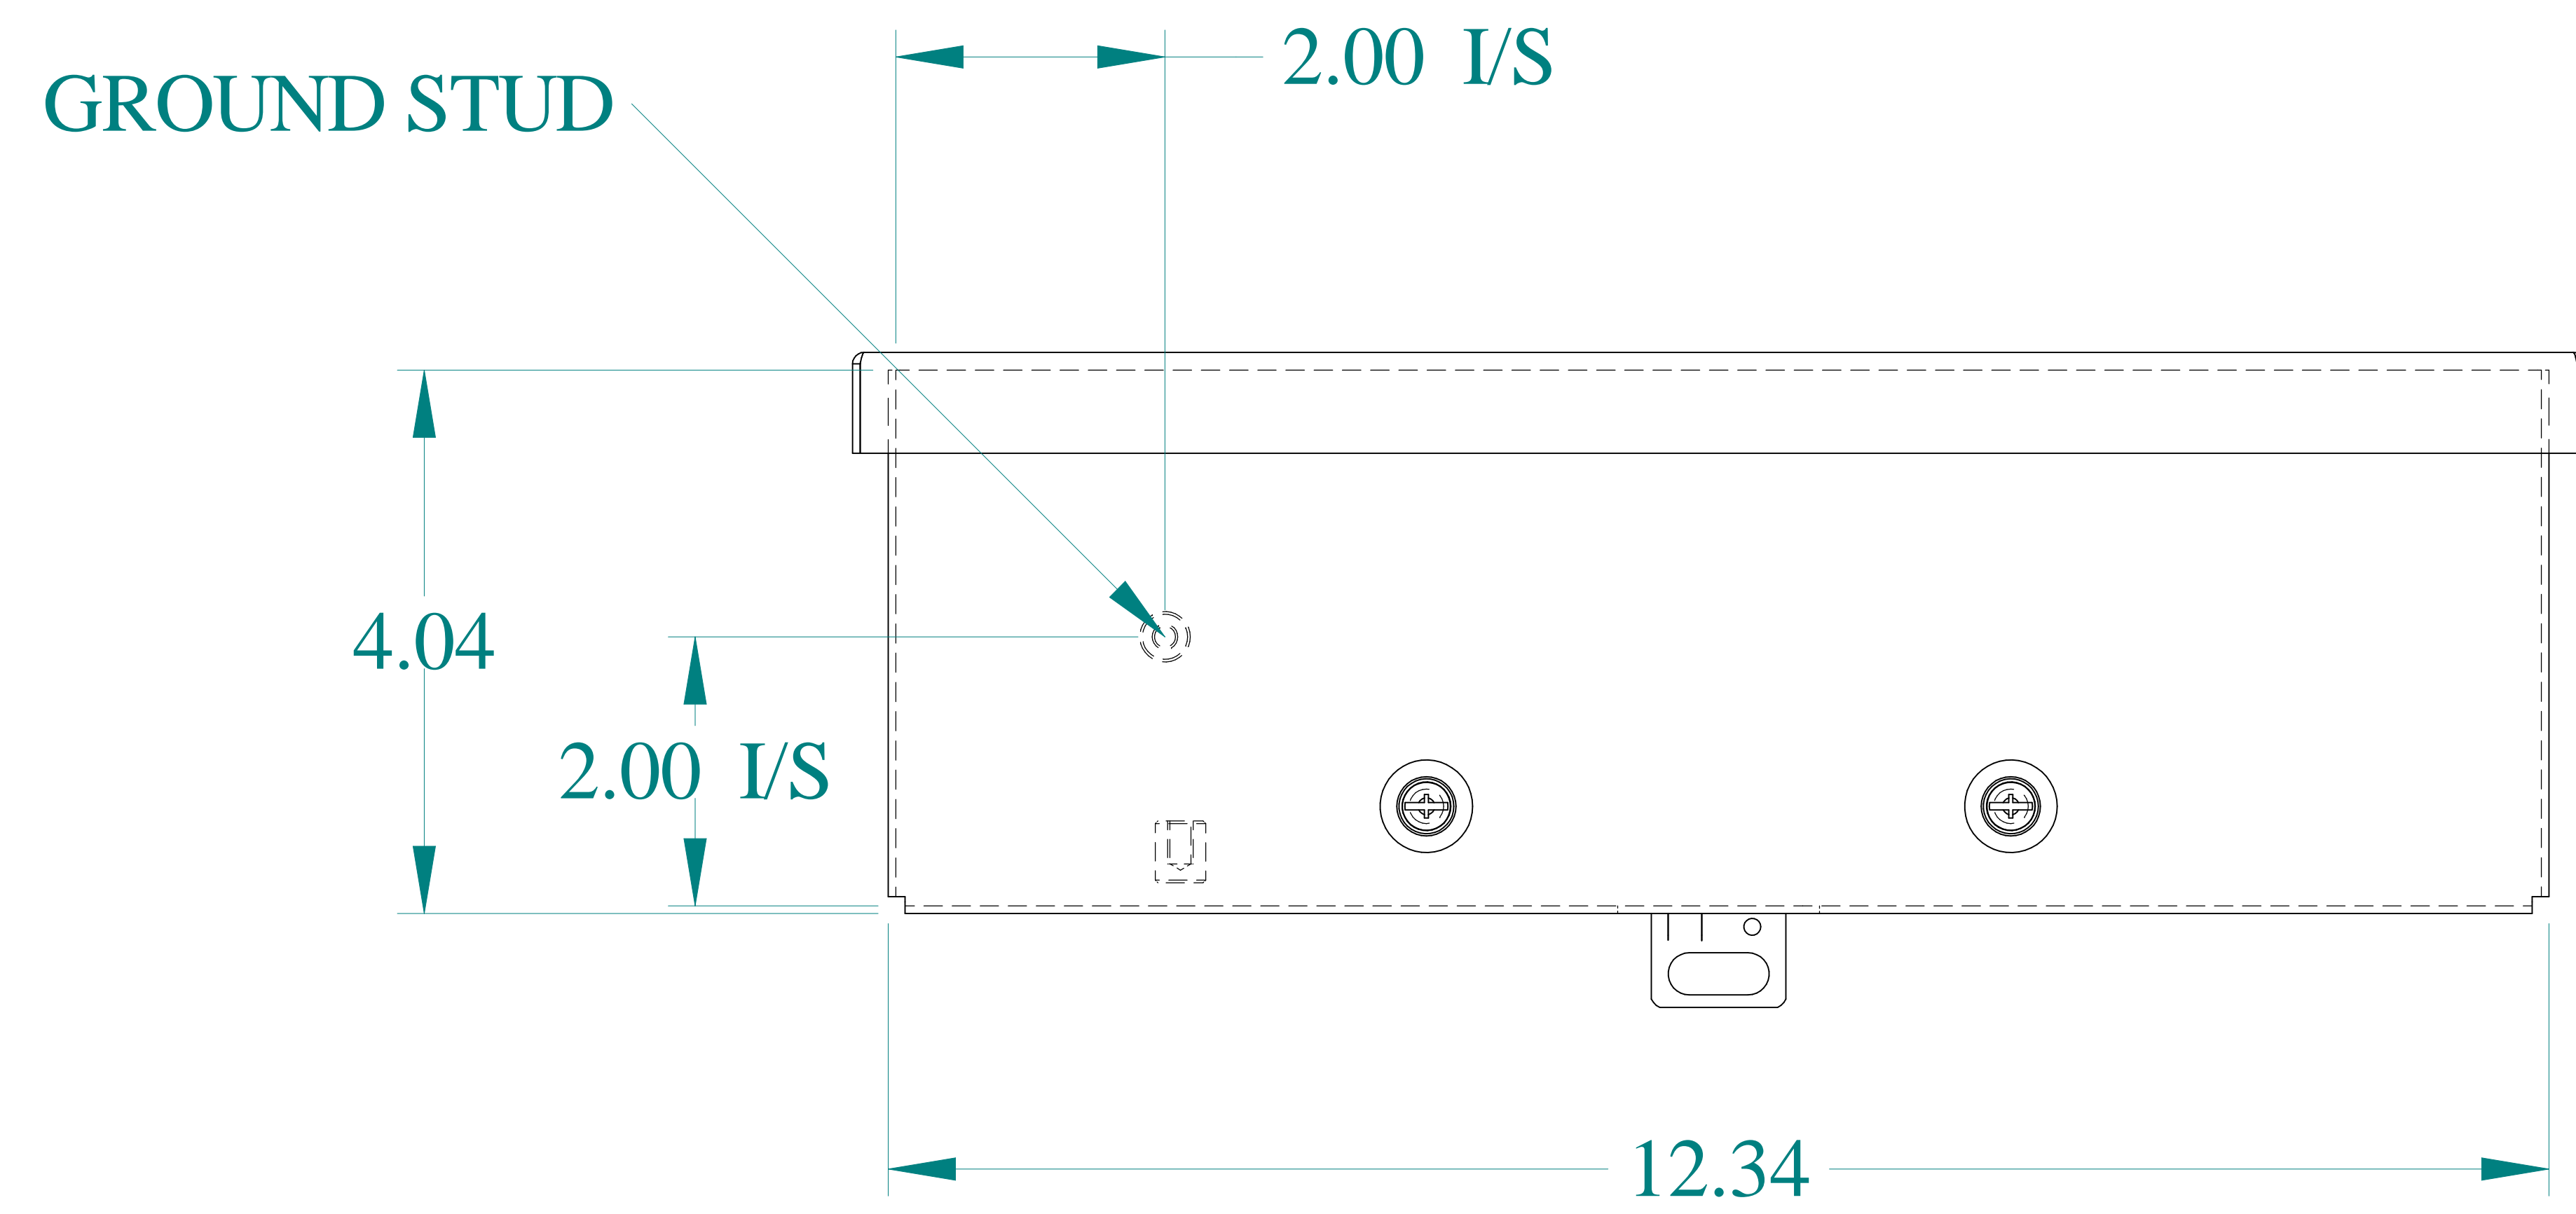

TOP VIEW

ISOMETRIC VIEWS

SIDE VIEW

FRONT VIEW

SIDE VIEW

BACK VIEW

BOTTOM VIEW

**HAMMOND
MANUFACTURING**[®]

www.hammondmfg.com

Data subject to change without notice.

Part # : C3RWT412G Date : Jan. 4, 2021

Link: www.hammg.com/C3RWT412G