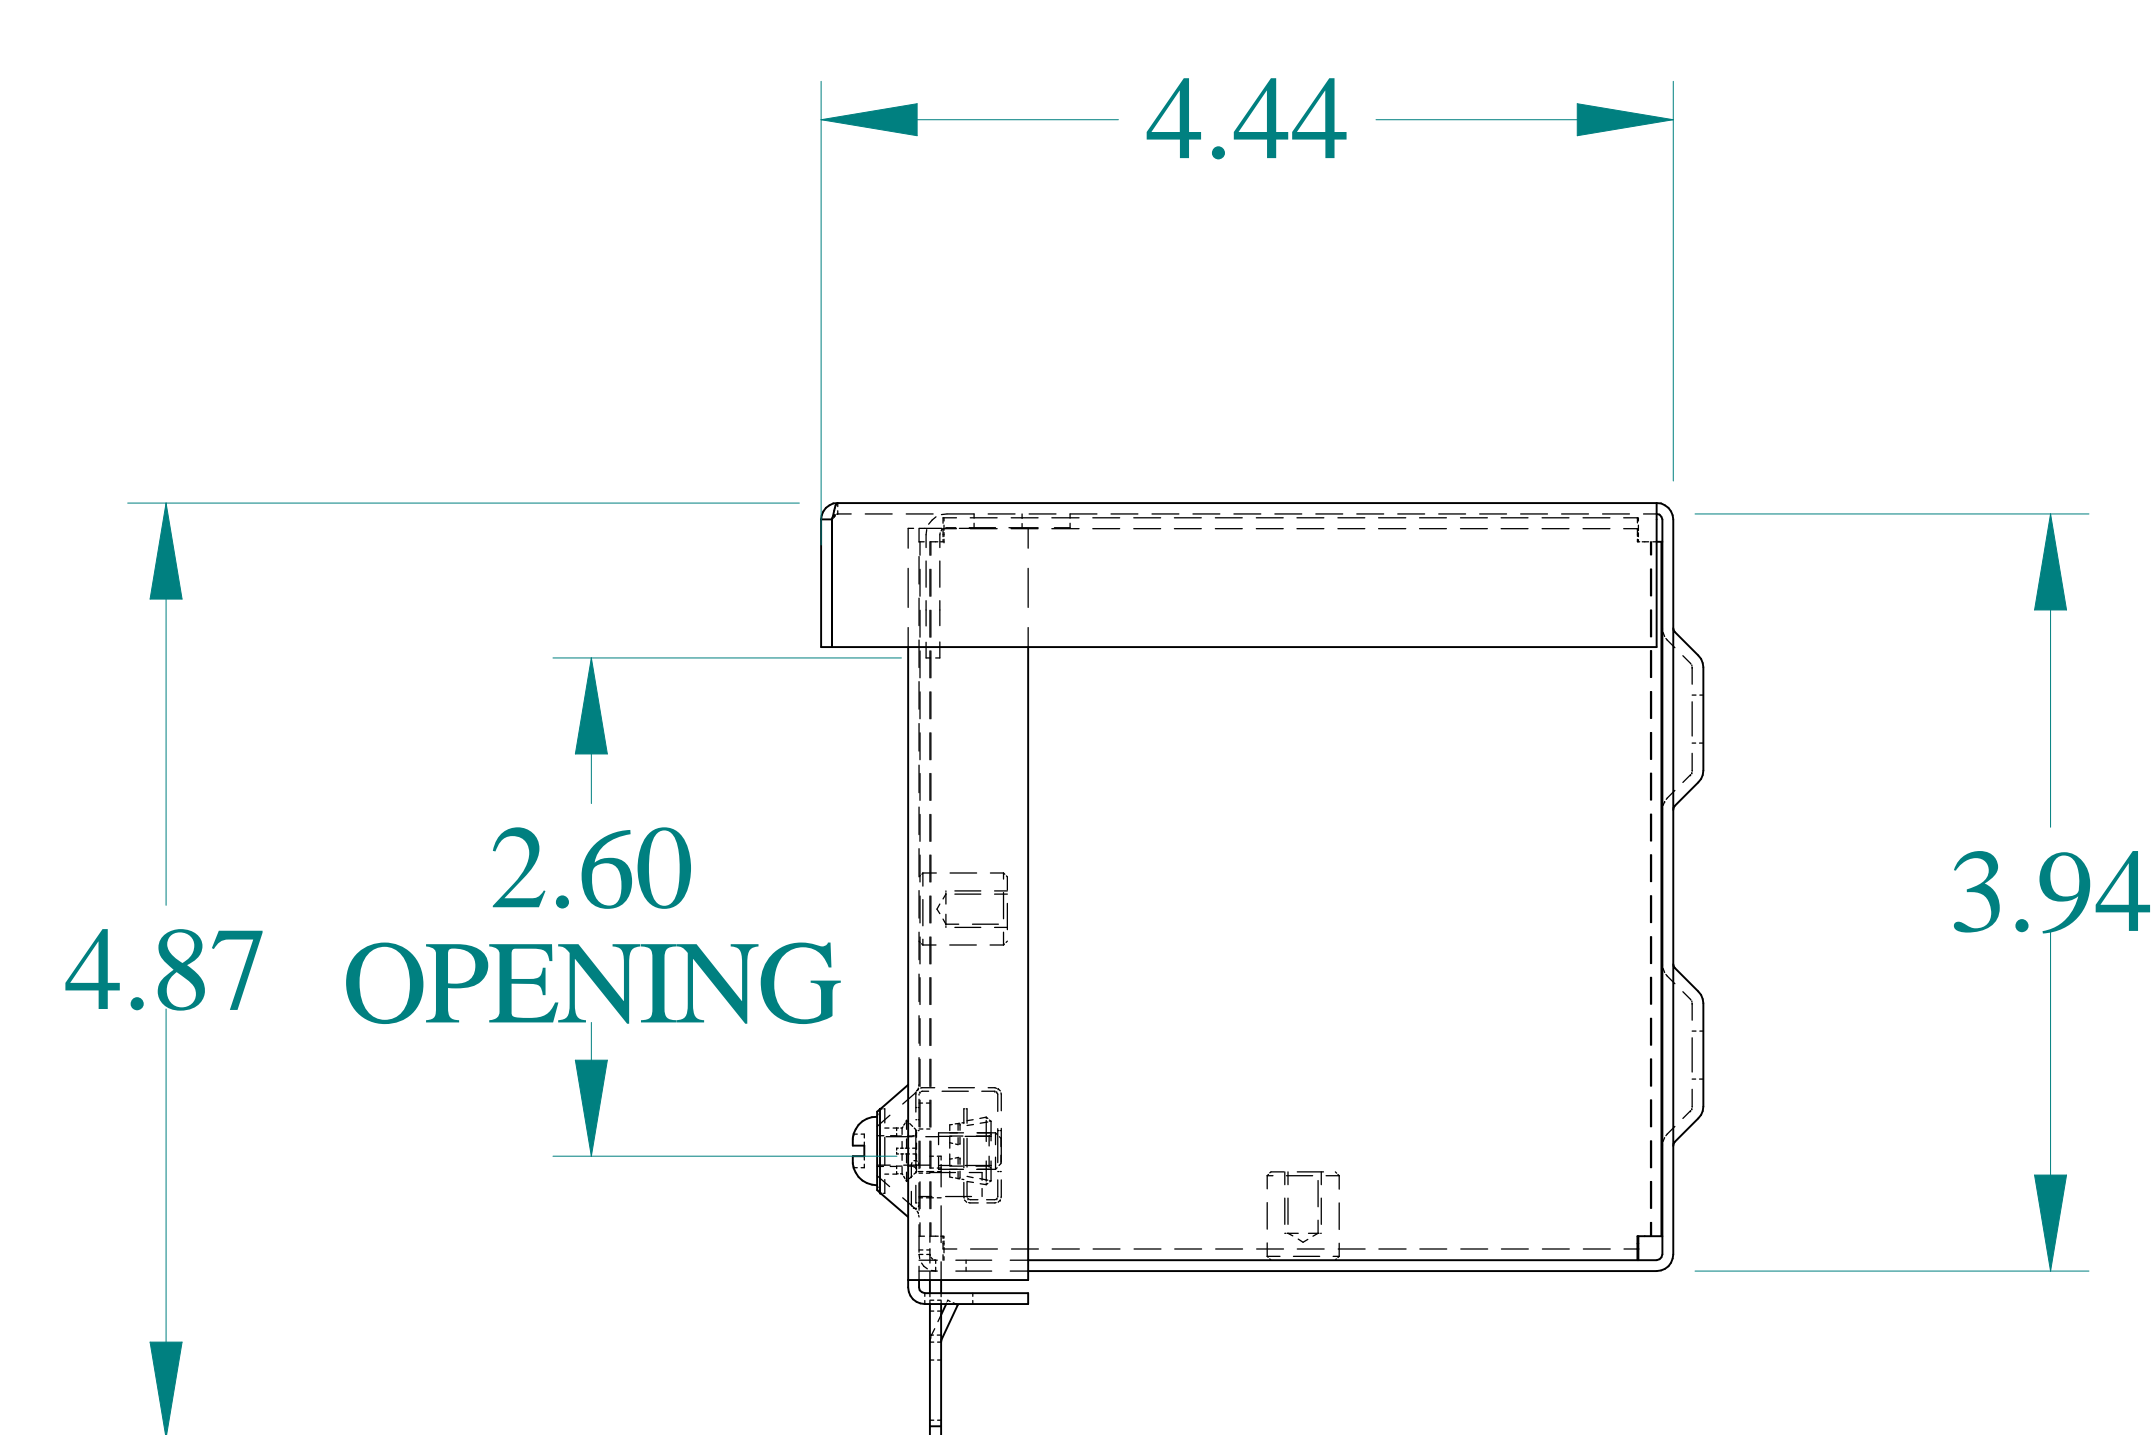

TOP VIEW

ISOMETRIC VIEWS

SIDE VIEW

FRONT VIEW

SIDE VIEW

BACK VIEW

BOTTOM VIEW

**HAMMOND
MANUFACTURING**[®]

www.hammondmfg.com

Data subject to change without notice.

Part # : C3RWT412G Date : Jan. 4, 2021

Link: www.hammg.com/C3RWT412G