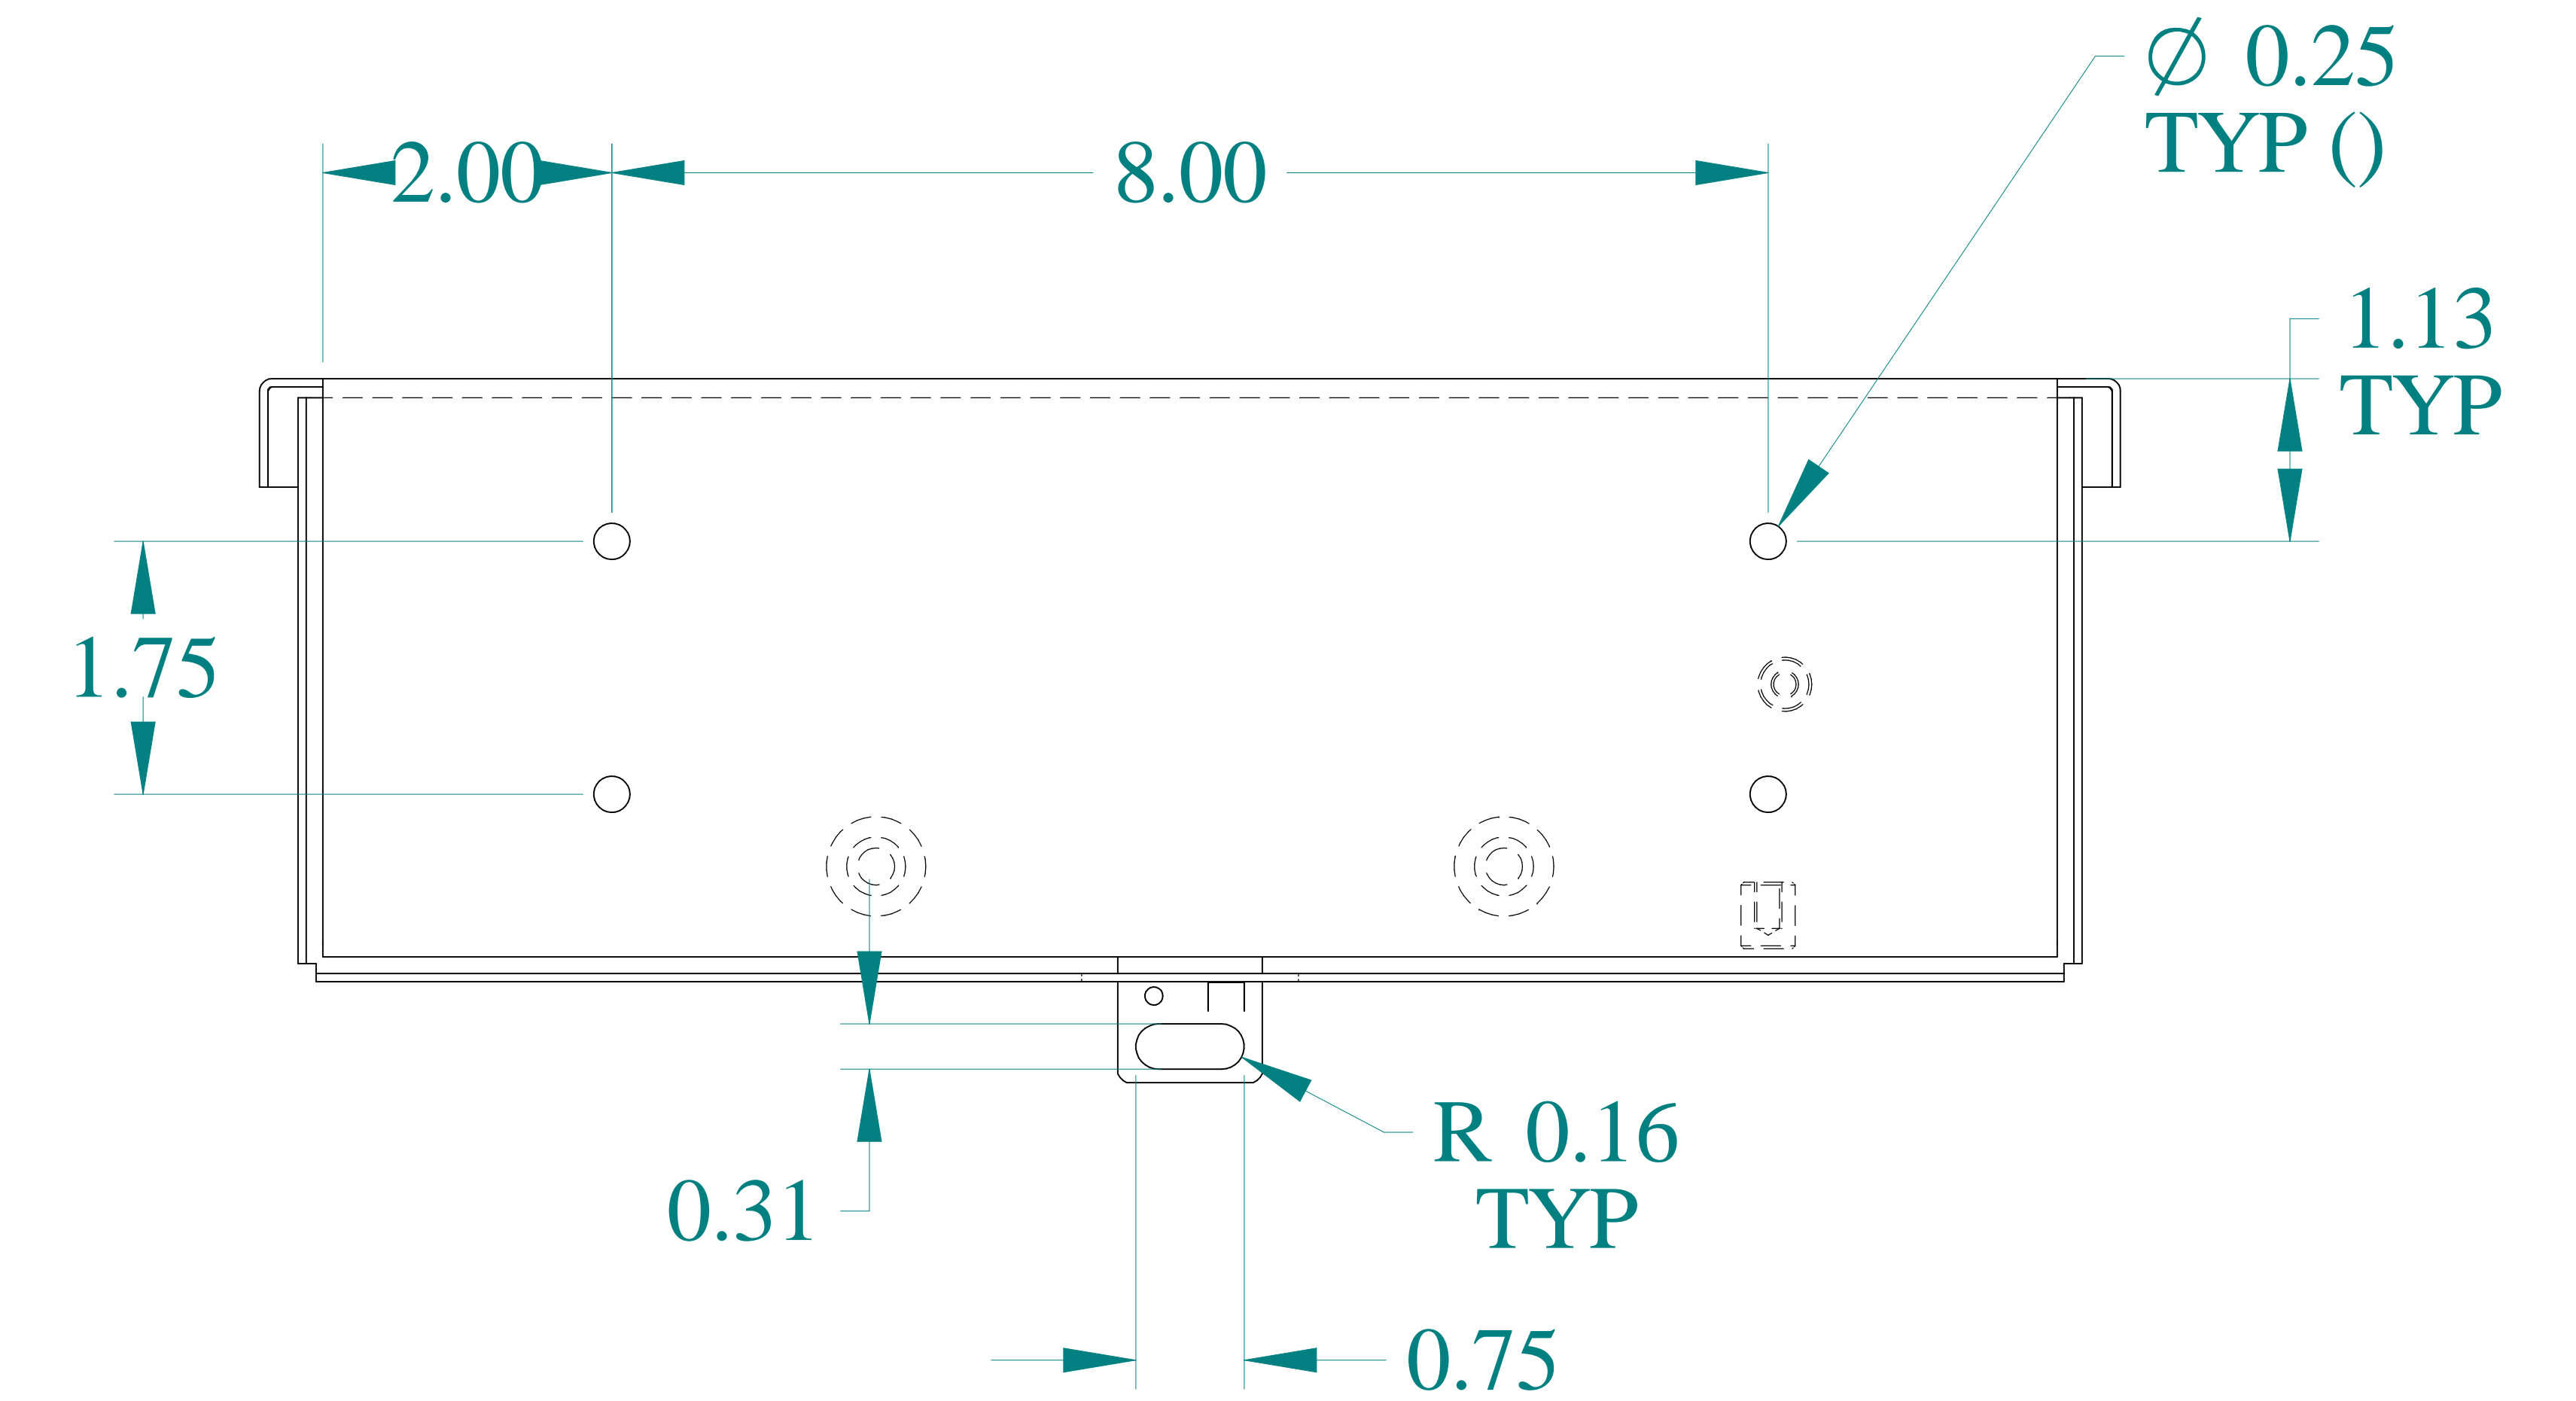

TOP VIEW

ISOMETRIC VIEWS

SIDE VIEW

FRONT VIEW

SIDE VIEW

BACK VIEW

BOTTOM VIEW

**HAMMOND
MANUFACTURING**[®]

www.hammondmfg.com

Data subject to change without notice.

Part # : C3RWT412G Date : Jan. 4, 2021

Link: www.hammg.com/C3RWT412G