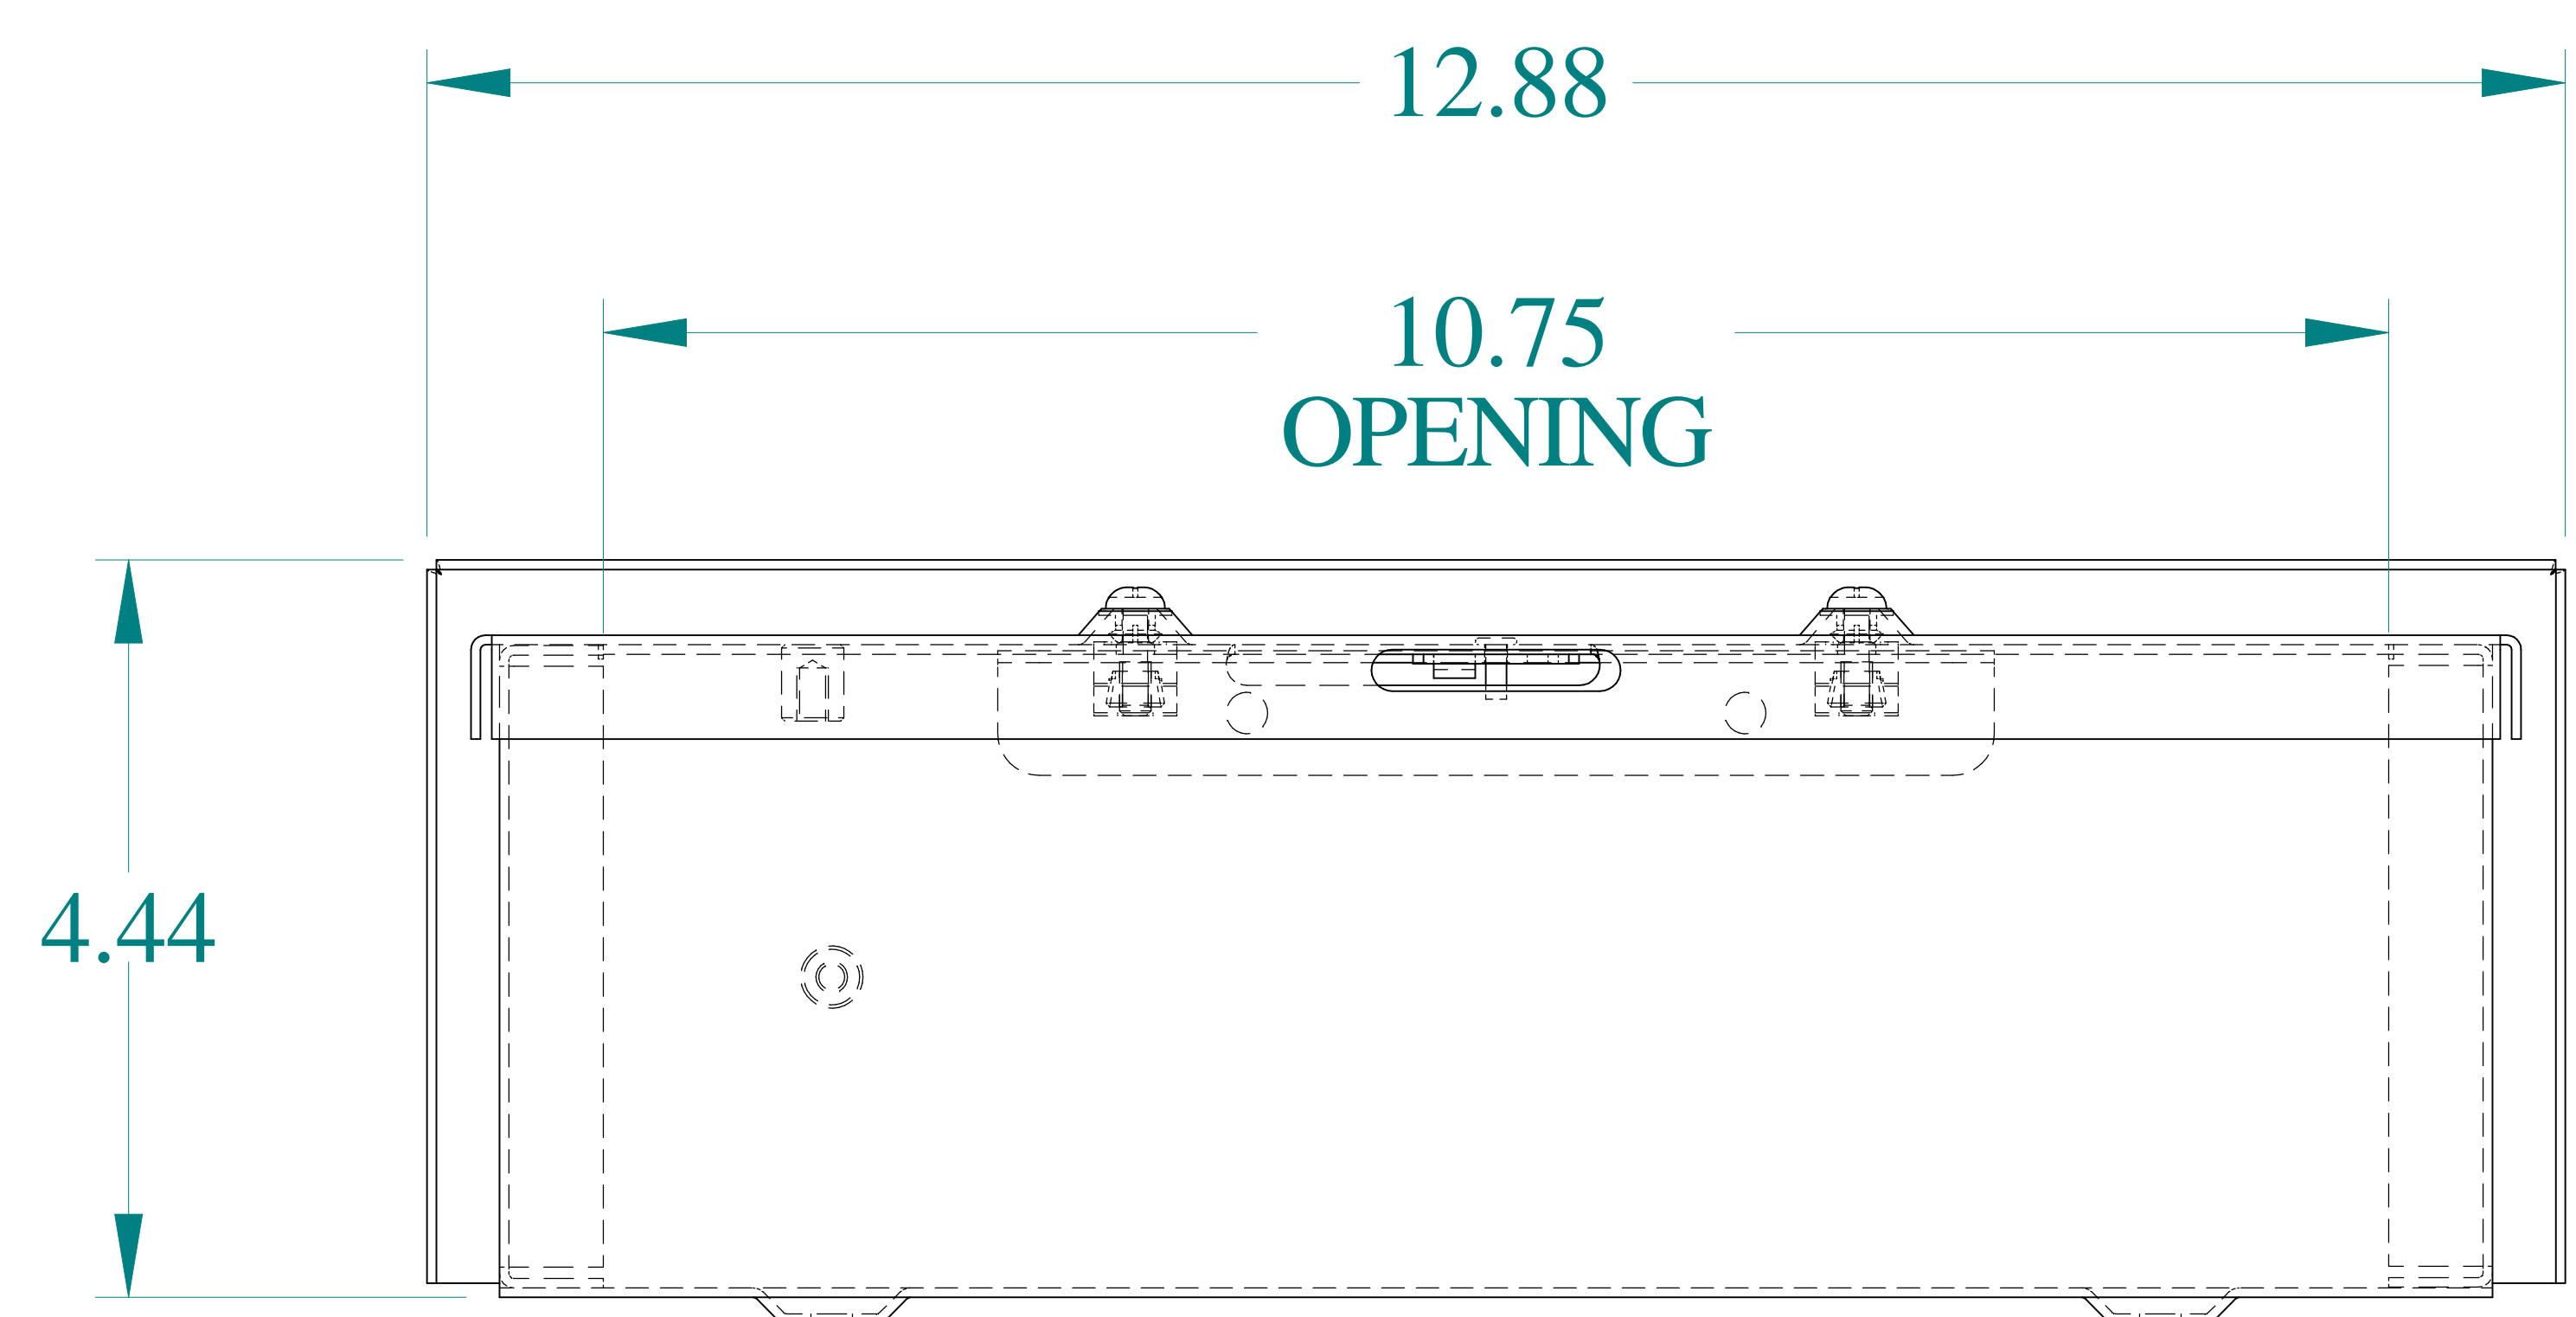

TOP VIEW

ISOMETRIC VIEWS

SIDE VIEW

FRONT VIEW

SIDE VIEW

BACK VIEW

BOTTOM VIEW

**HAMMOND
MANUFACTURING**[®]

www.hammondmfg.com

Data subject to change without notice.

Part # : C3RWT412G Date : Jan. 4, 2021

Link: www.hammg.com/C3RWT412G