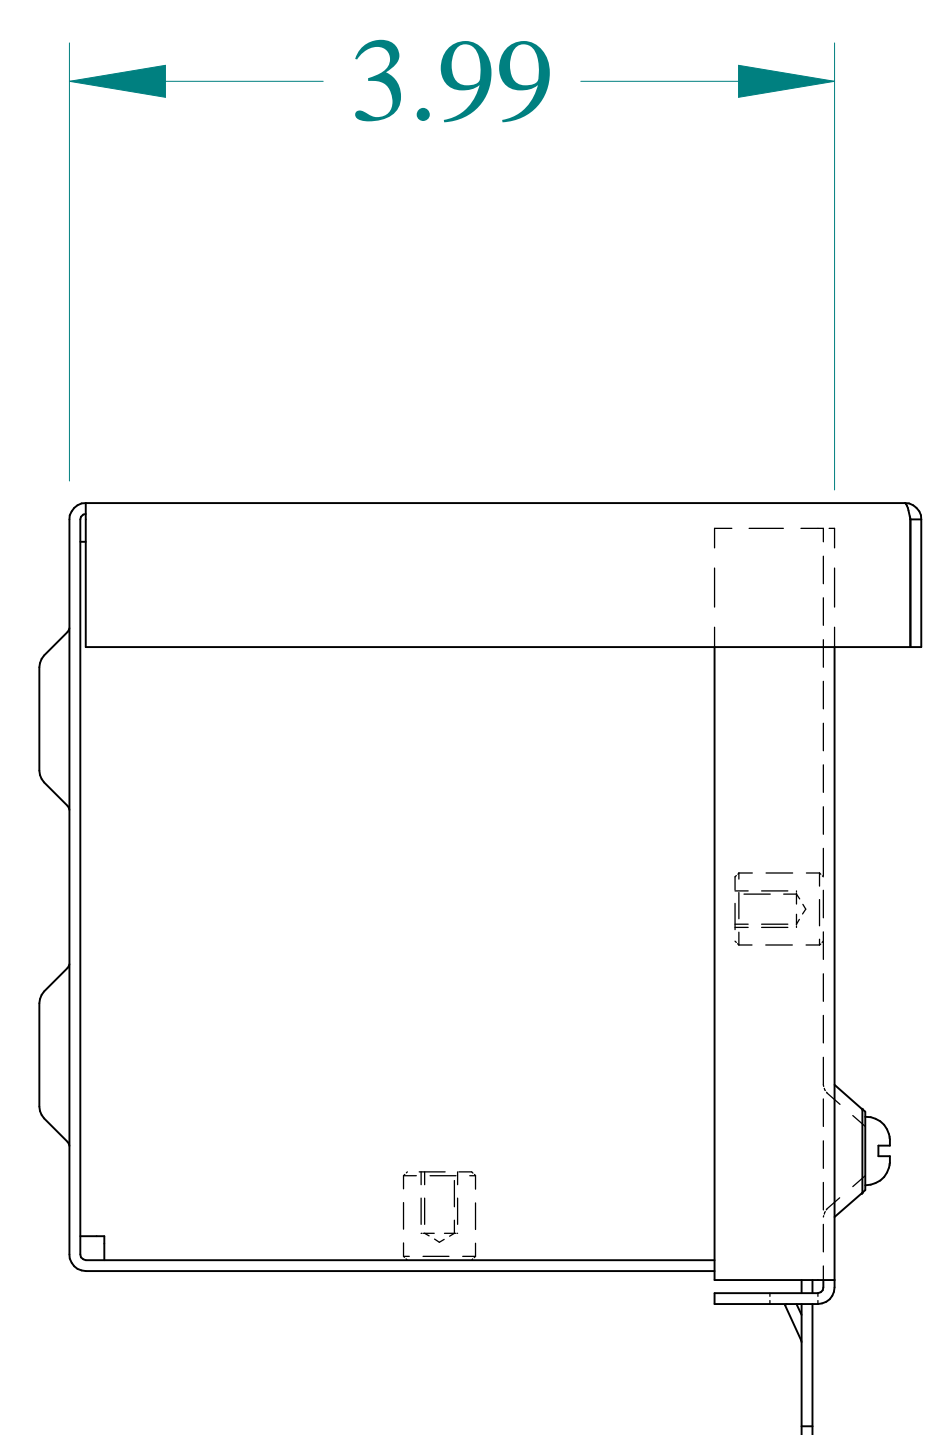

TOP VIEW

ISOMETRIC VIEWS

SIDE VIEW

FRONT VIEW

SIDE VIEW

BACK VIEW

BOTTOM VIEW

**HAMMOND
MANUFACTURING**[®]

www.hammondmfg.com

Data subject to change without notice.

Part # : C3RWT412G Date : Jan. 4, 2021

Link: www.hammg.com/C3RWT412G