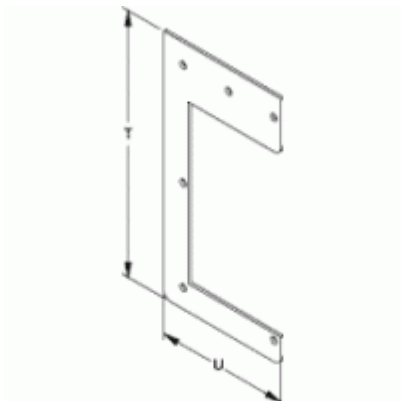

Quality Products. Service Excellence.

Drop Hanger *1487L1SS Series*

Part No.	For use with	H	W
1487CL1SS	4 x 4	11.75	6.00
1487DL1SS	6 x 6	15.25	8.12
1487EL1SS	8 x 8	20.56	12.12

Data subject to change without notice