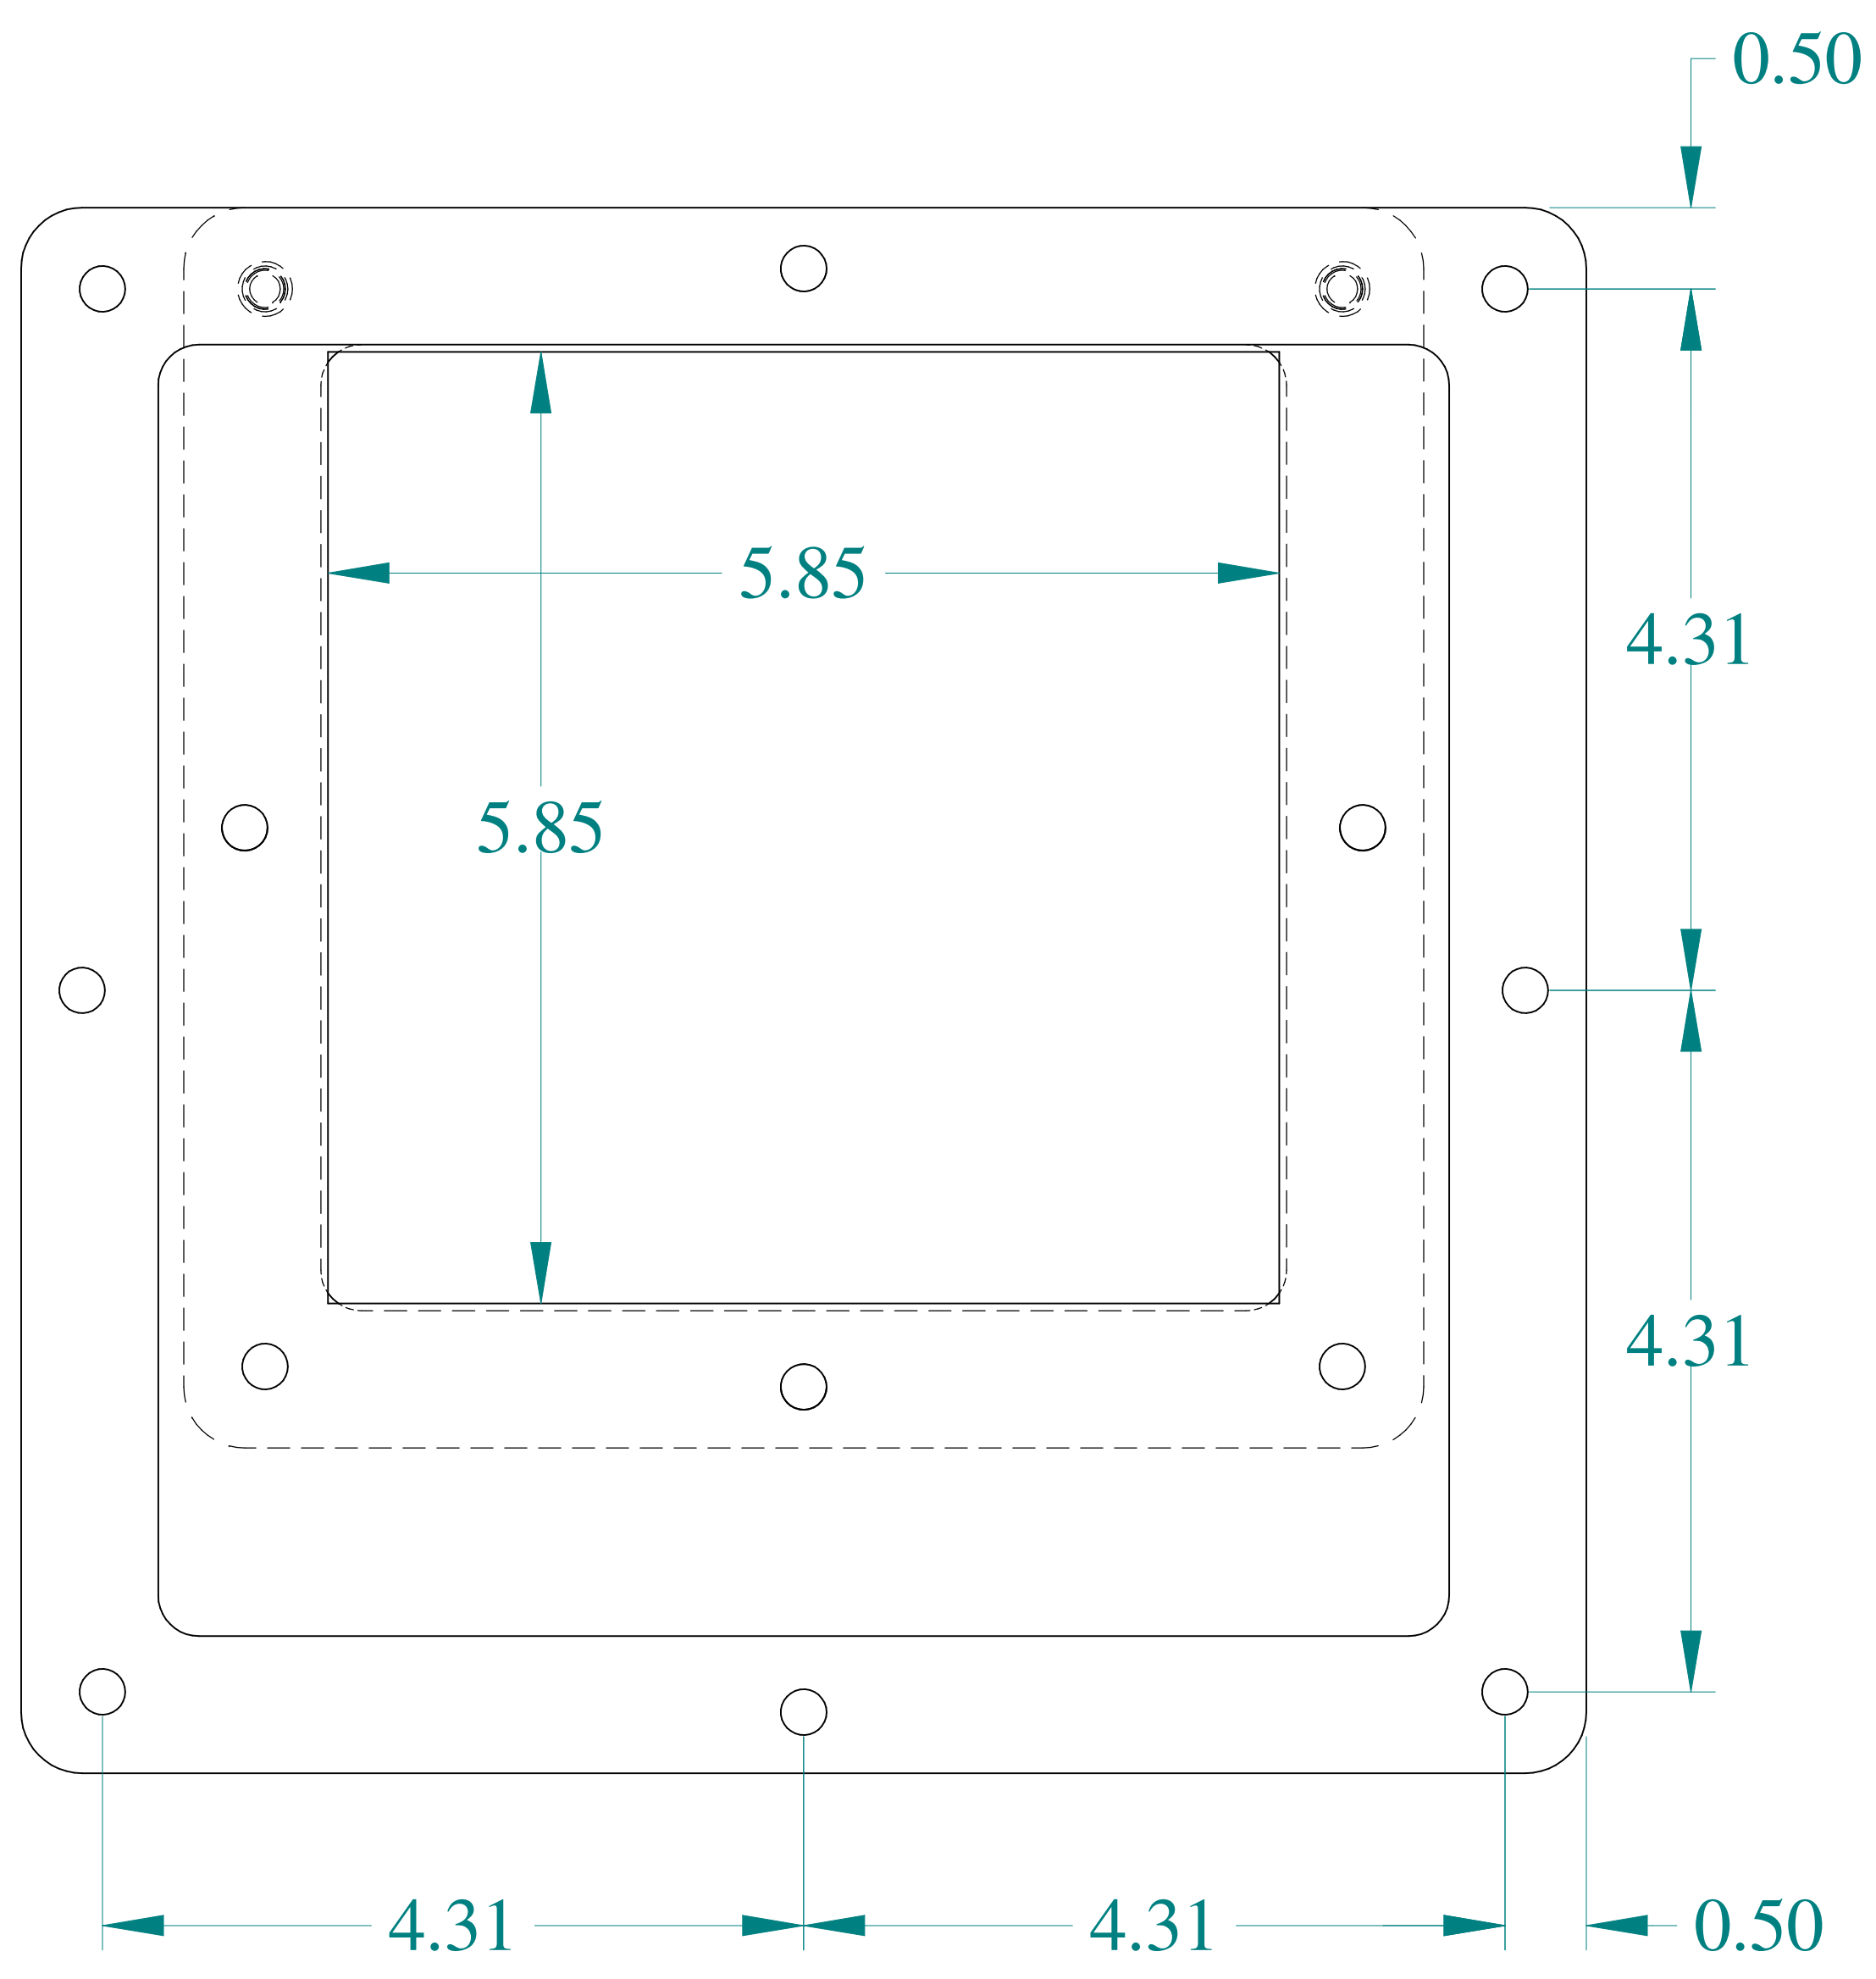

TOP VIEW

BACK VIEW

SIDE VIEW

FRONT VIEW

PEM - FH-0420-12, ZI
INSTALLED TYP

SIDE VIEW

BOTTOM VIEW

ISOMETRIC VIEWS