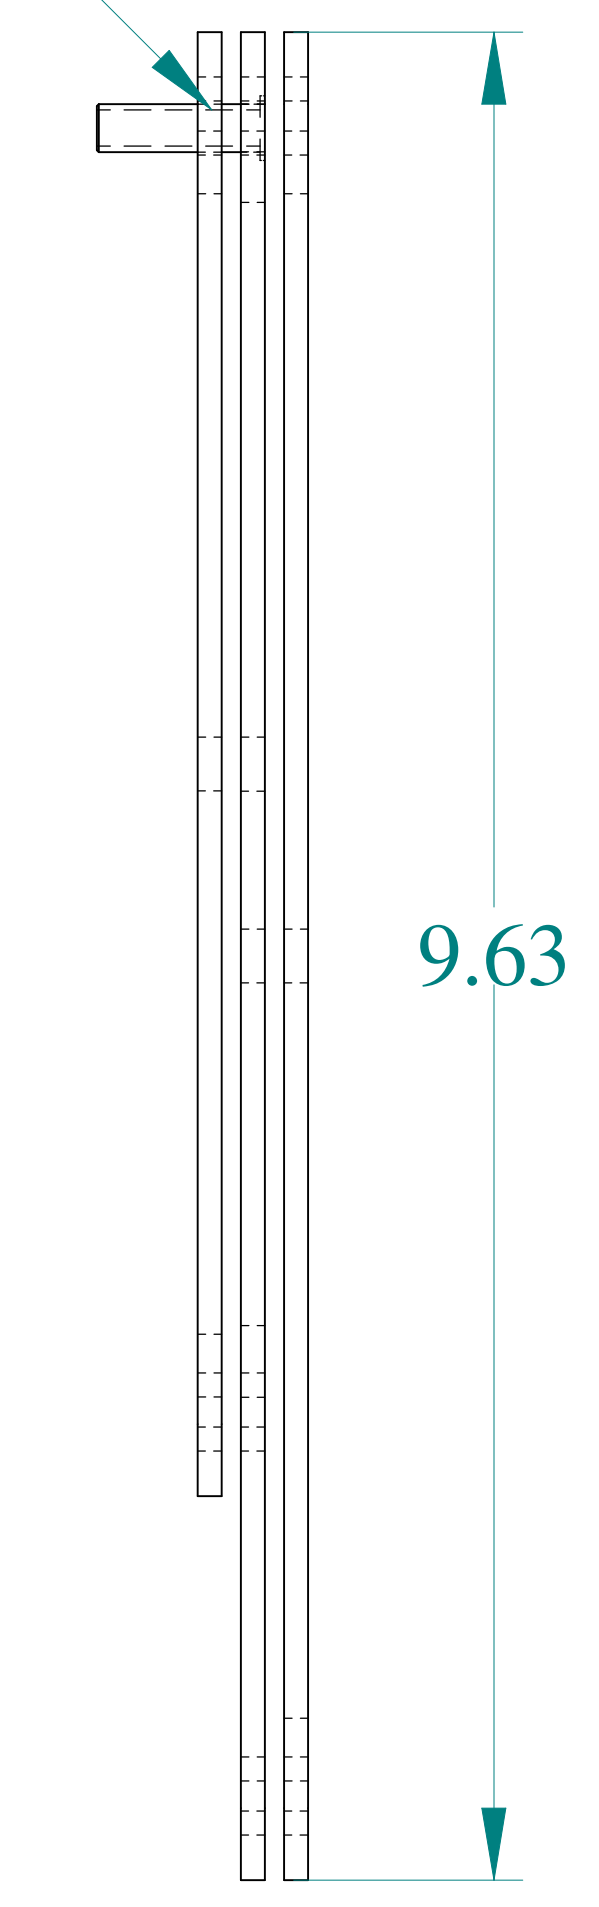

TOP VIEW

BACK VIEW

SIDE VIEW

FRONT VIEW

PEM - FH-0420-12, ZI
INSTALLED TYP

SIDE VIEW

BOTTOM VIEW

ISOMETRIC VIEWS

**HAMMOND
MANUFACTURING**[®]
www.hammondmfg.com

Data subject to change without notice.

Part # : 1487EREDSS Date : Mar. 23, 2019

Link: www.hammg.com/1487EREDSS