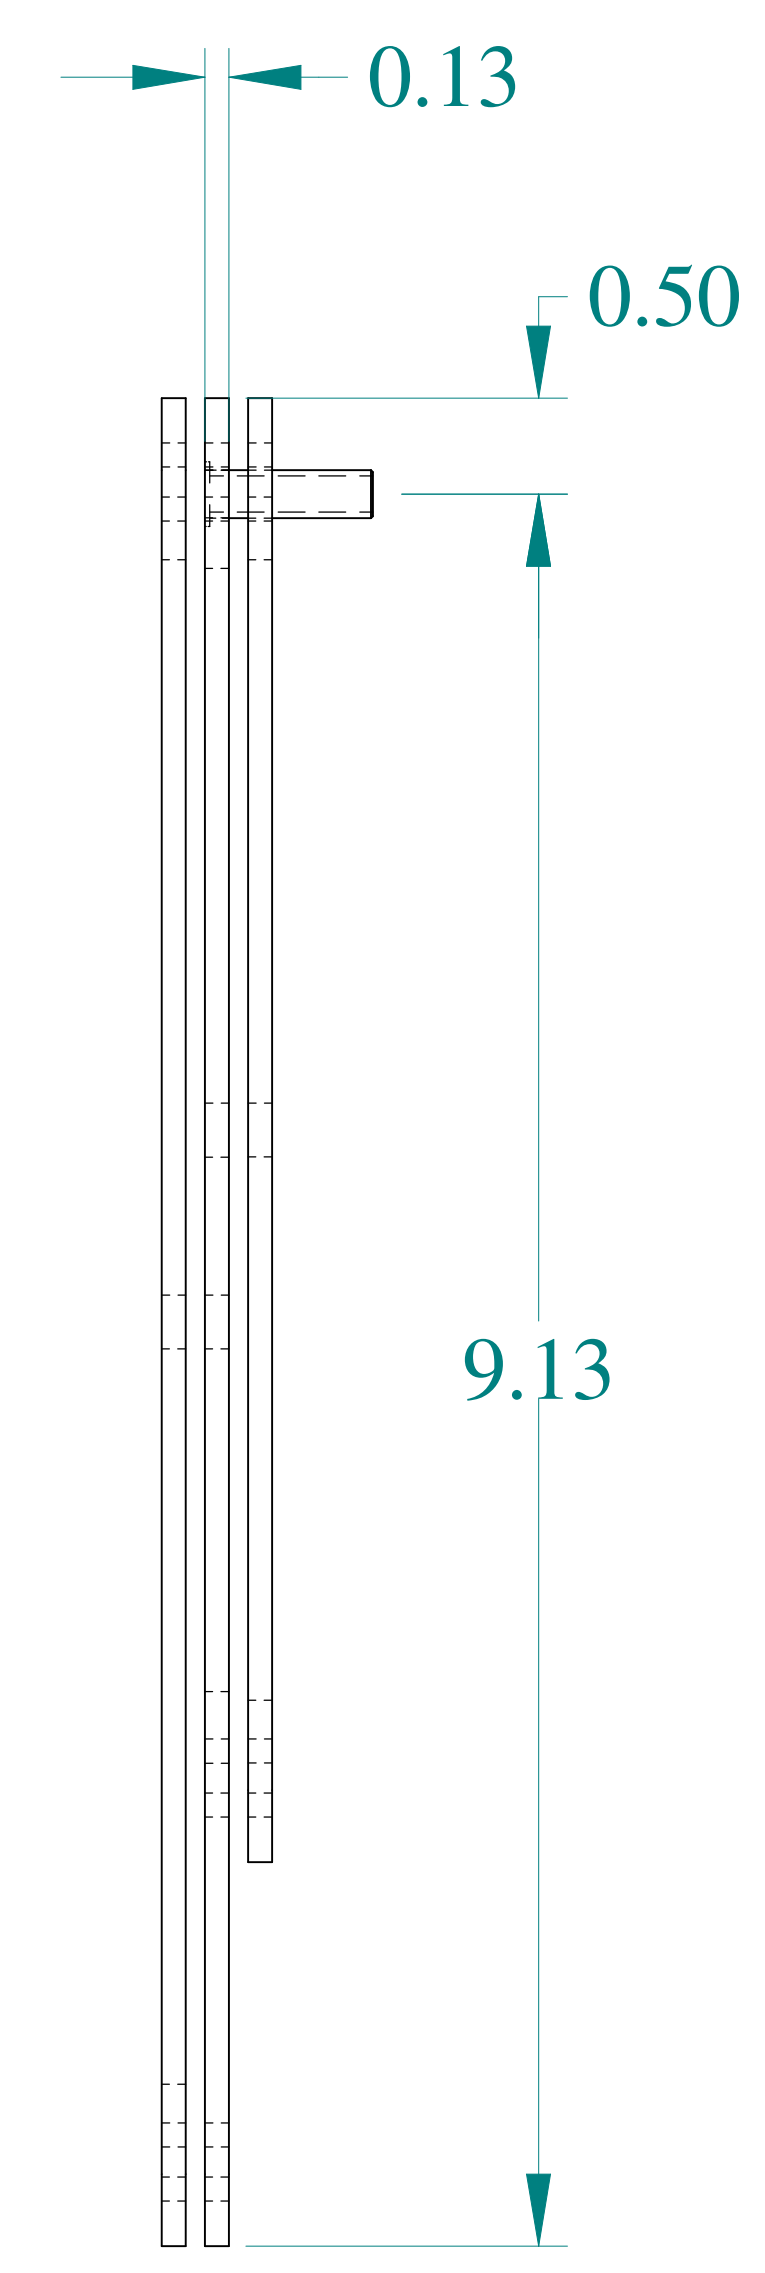

TOP VIEW

BACK VIEW

SIDE VIEW

FRONT VIEW

PEM - FH-0420-12, ZI
INSTALLED TYP

SIDE VIEW

BOTTOM VIEW

ISOMETRIC VIEWS

**HAMMOND
MANUFACTURING**[®]
www.hammondmfg.com

Data subject to change without notice.

Part # : 1487EREDSS Date : Mar. 23, 2019

Link: www.hammg.com/1487EREDSS