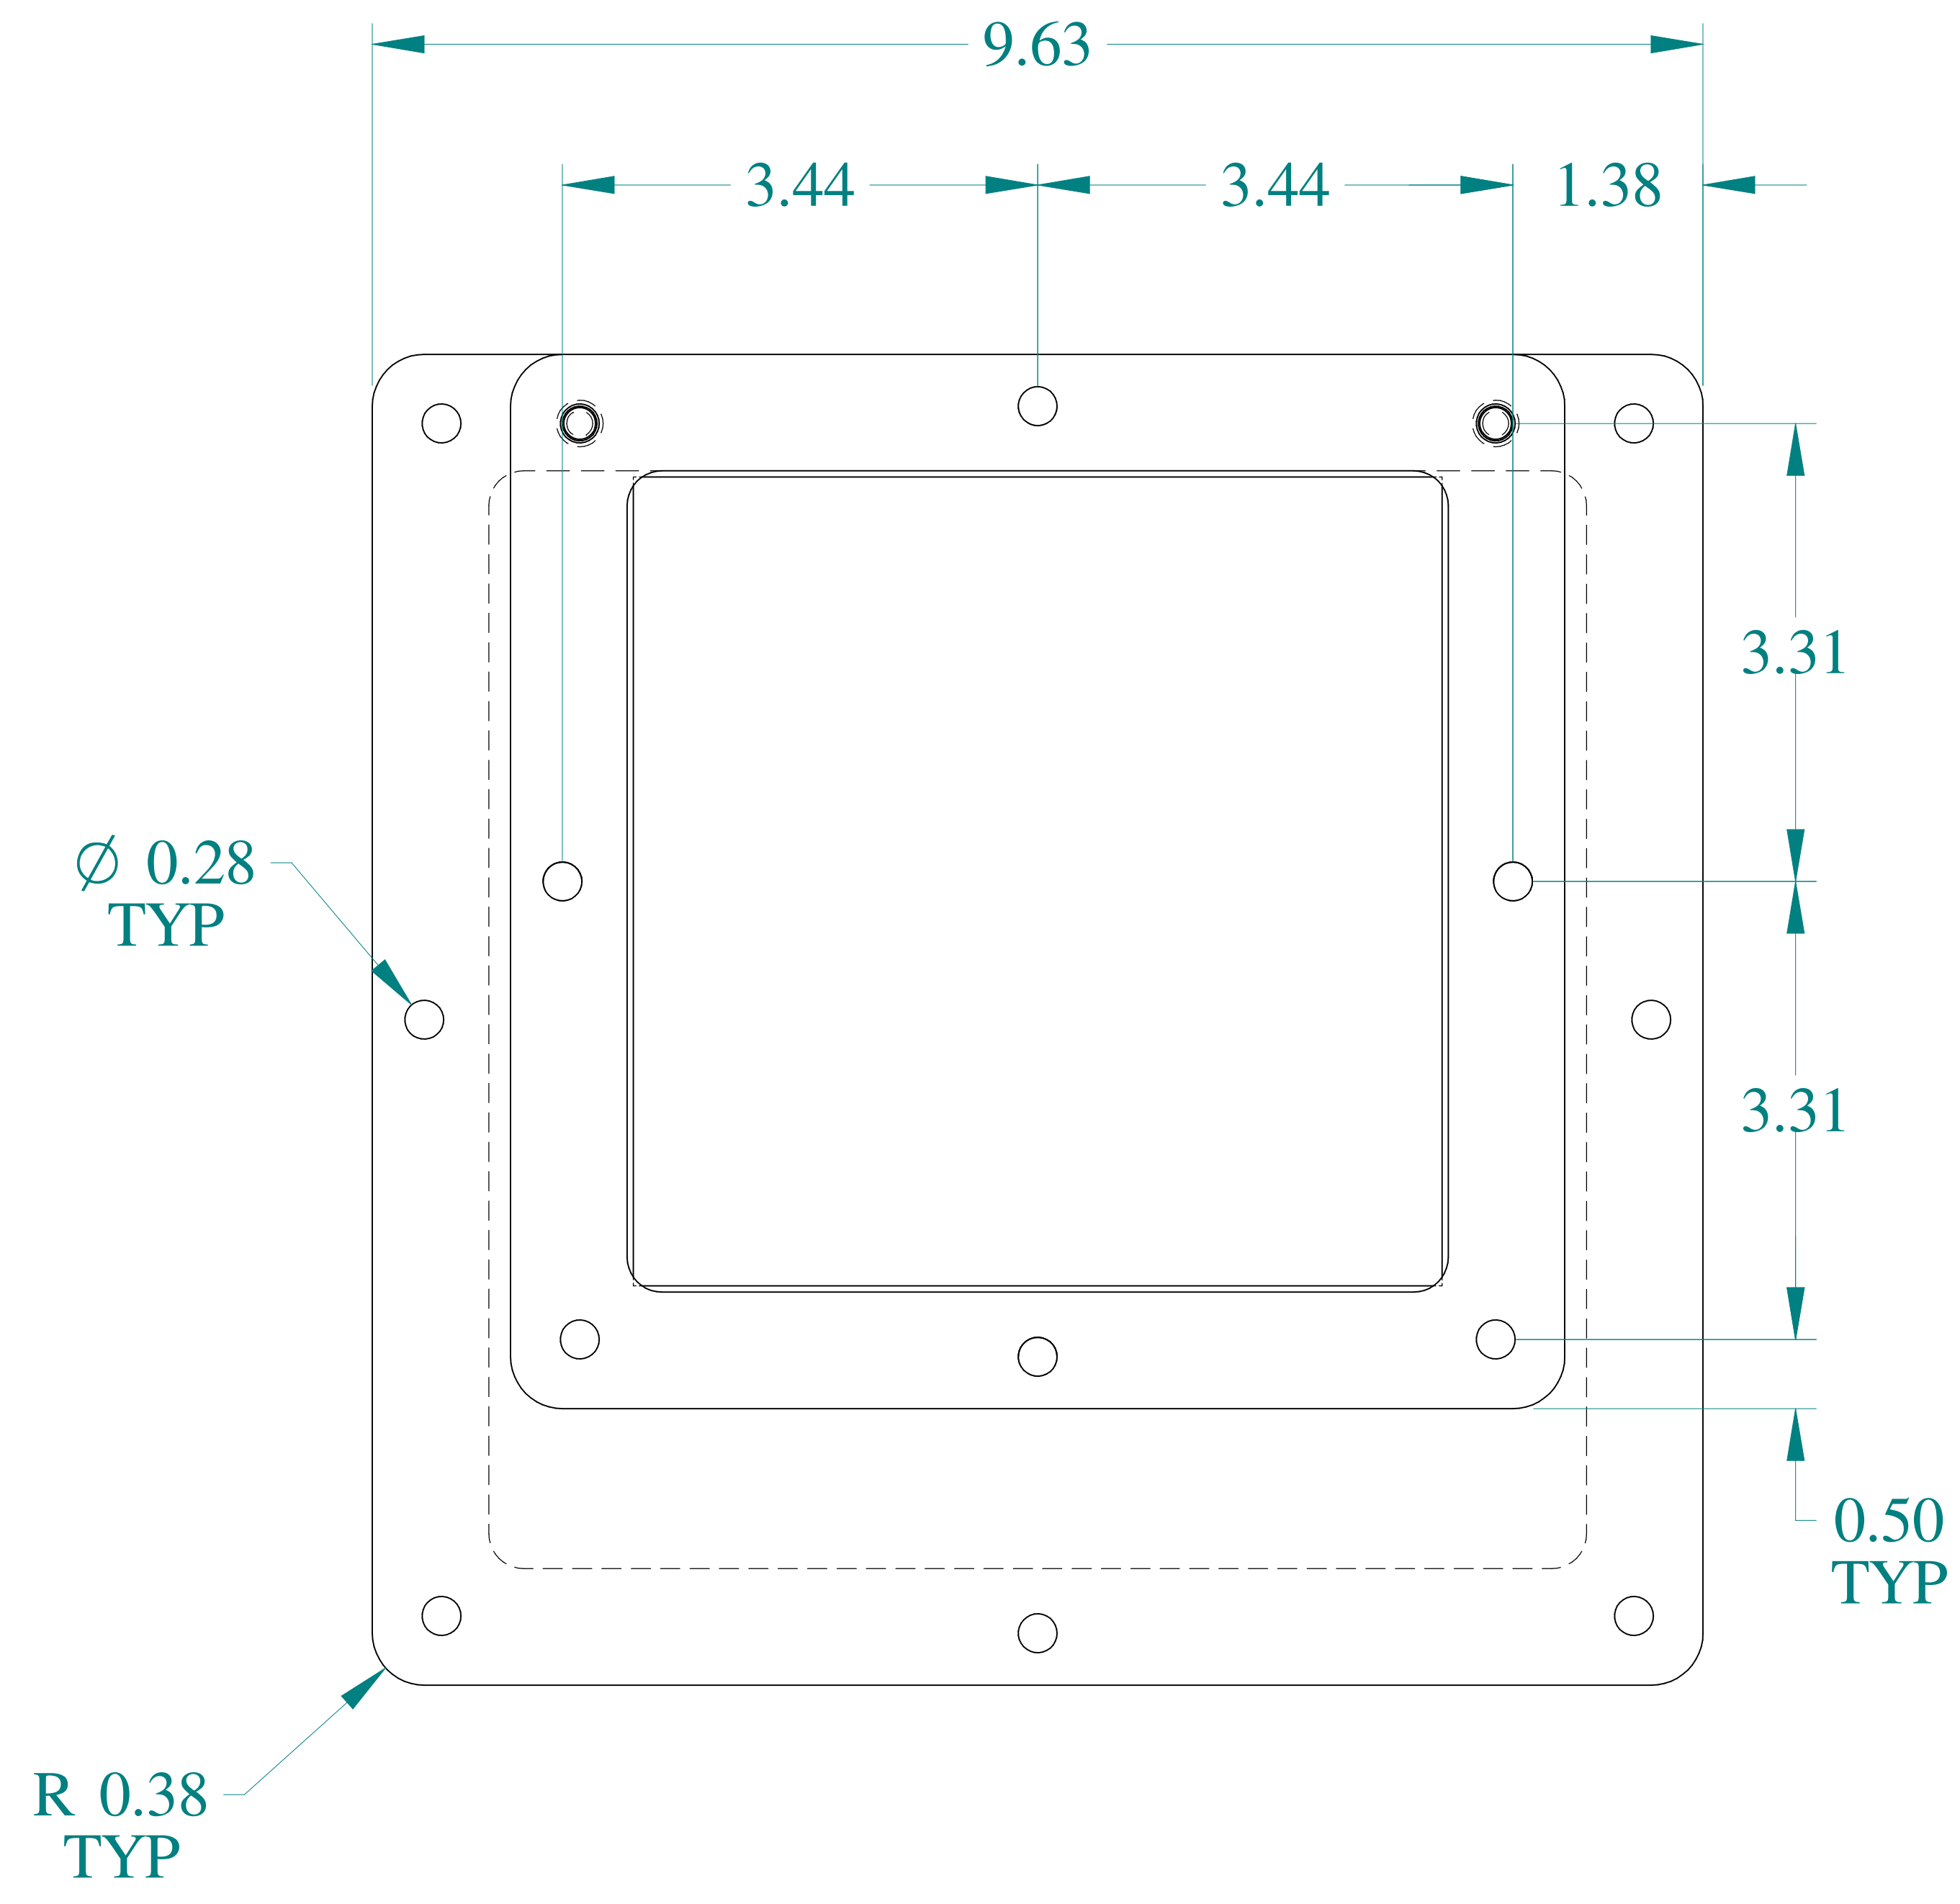

TOP VIEW

BACK VIEW

SIDE VIEW

FRONT VIEW

PEM - FH-0420-12, ZI
INSTALLED TYP

SIDE VIEW

BOTTOM VIEW

ISOMETRIC VIEWS