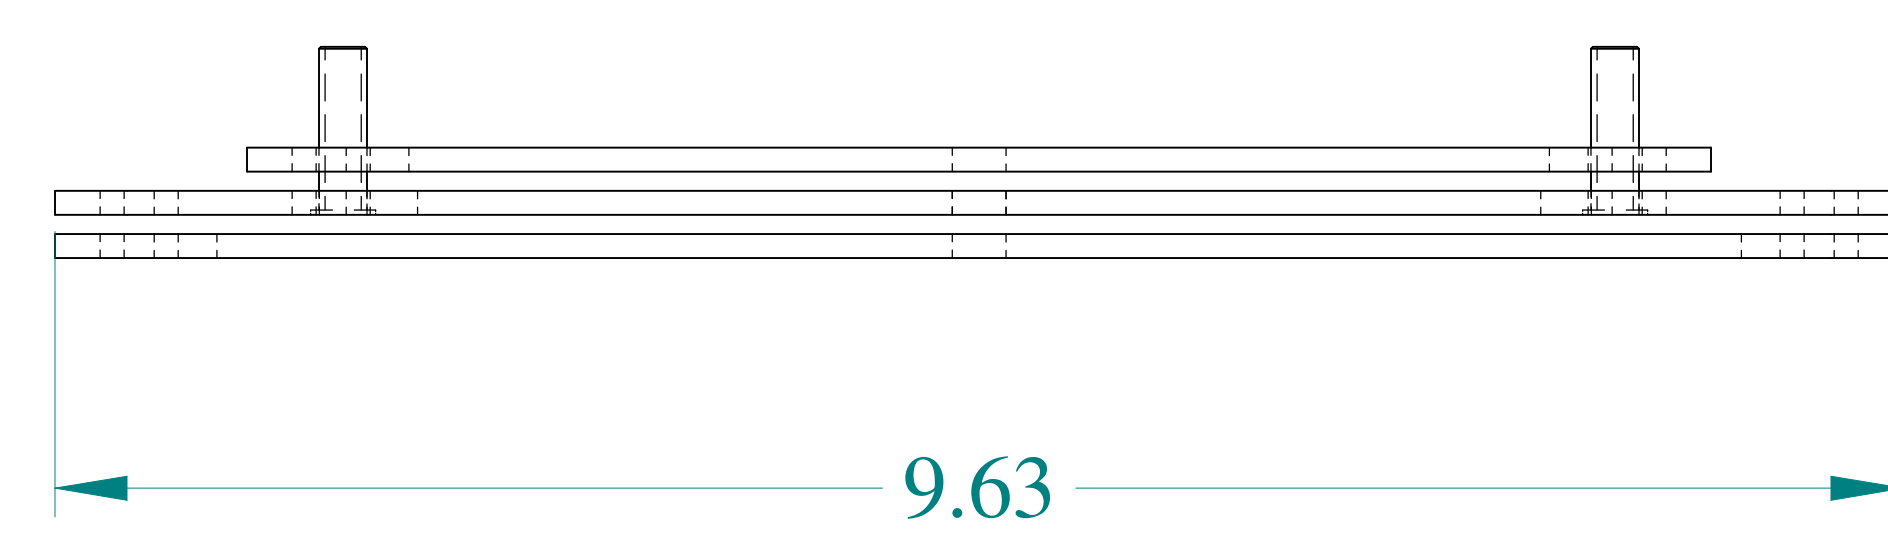

TOP VIEW

BACK VIEW

SIDE VIEW

FRONT VIEW

PEM - FH-0420-12, ZI
INSTALLED TYP

SIDE VIEW

BOTTOM VIEW

ISOMETRIC VIEWS