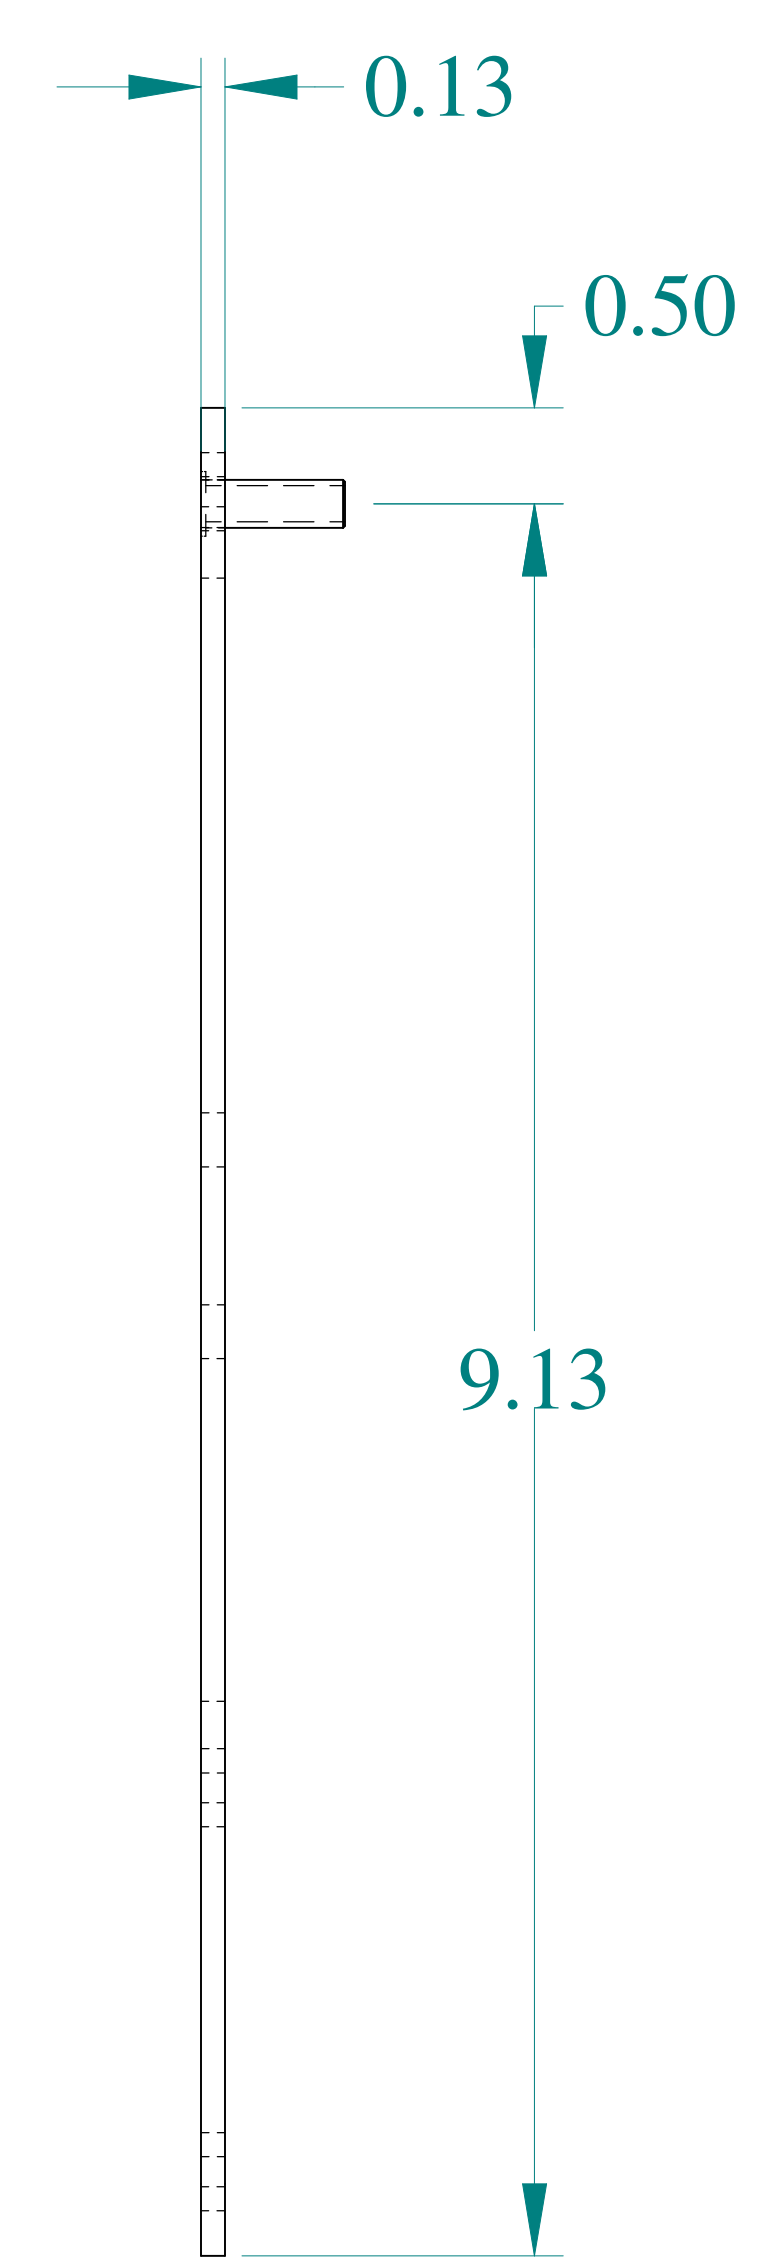

TOP VIEW

ISOMETRIC VIEWS

BACK VIEW

SIDE VIEW

FRONT VIEW

SIDE VIEW

BOTTOM VIEW

Data subject to change without notice.

Part # : 1487ERED Date : Mar. 23, 2019

Link: www.hammg.com/1487ERED