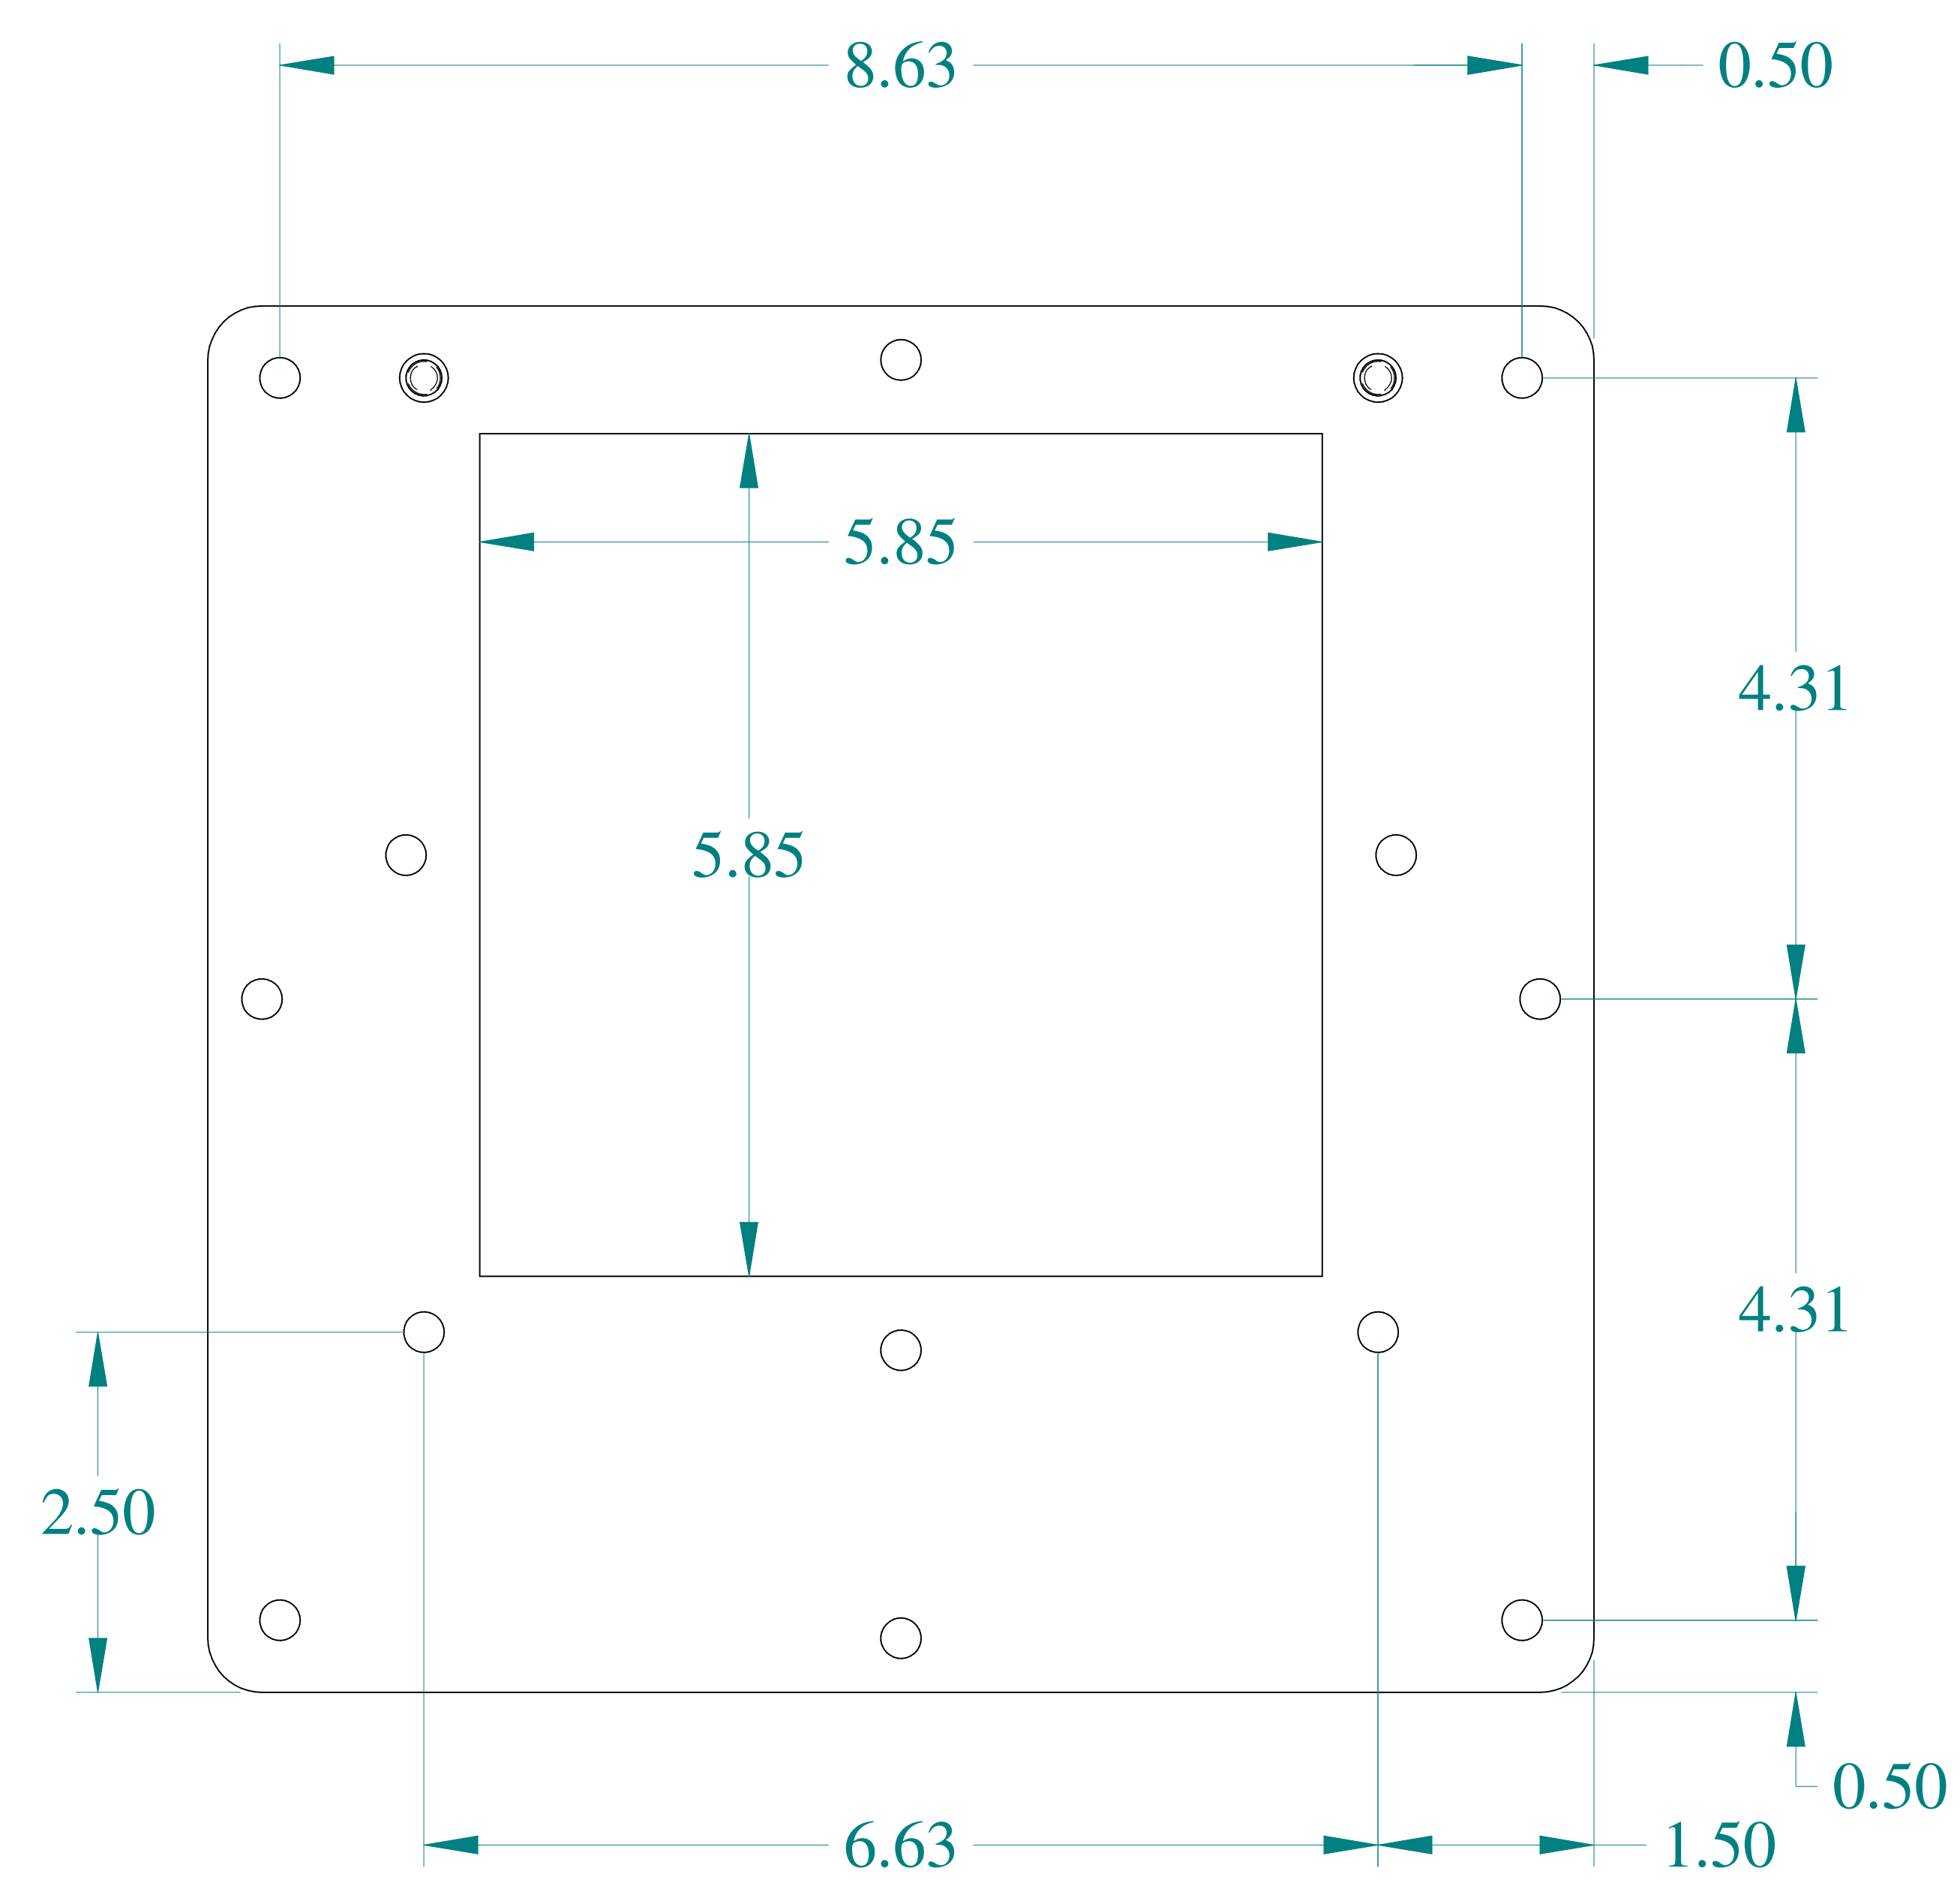

TOP VIEW

ISOMETRIC VIEWS

BACK VIEW

SIDE VIEW

FRONT VIEW

SIDE VIEW

BOTTOM VIEW

Data subject to change without notice.

Part # : 1487ERED Date : Mar. 23, 2019

Link: www.hammg.com/1487ERED