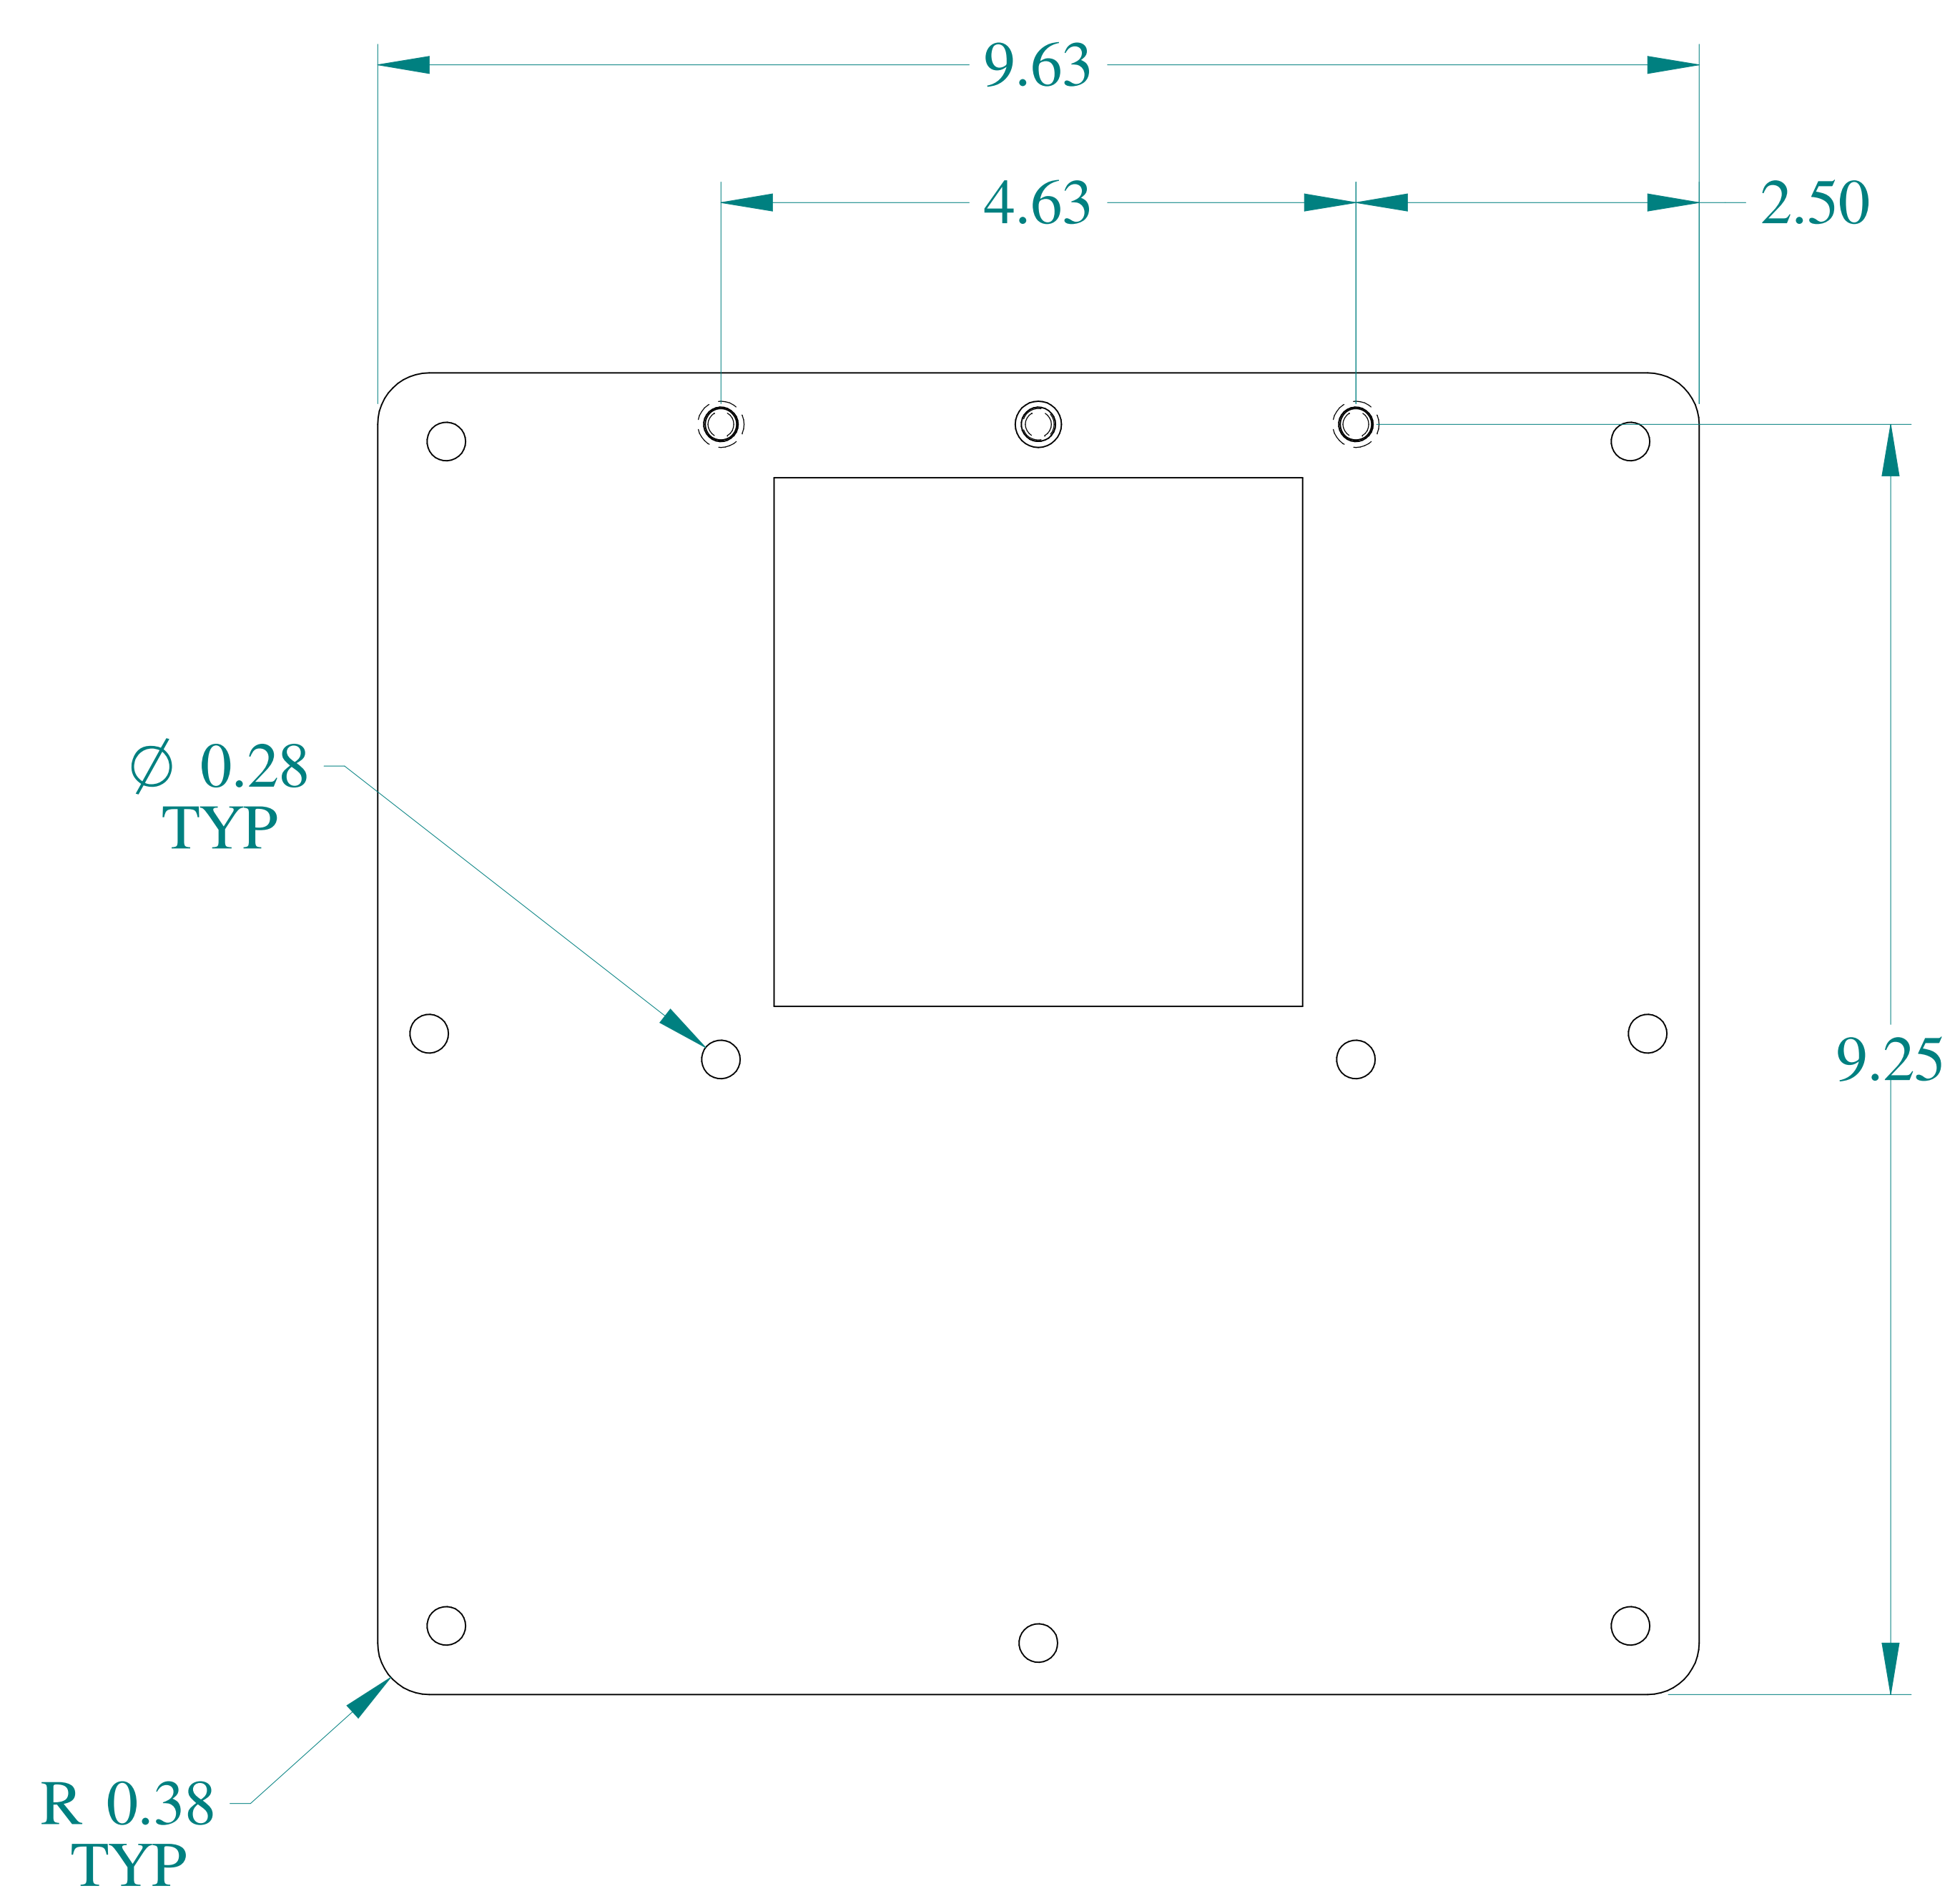

TOP VIEW

ISOMETRIC VIEWS

BACK VIEW

SIDE VIEW

FRONT VIEW

SIDE VIEW

BOTTOM VIEW

Data subject to change without notice.

Part # : 1487EREC

Date : Mar. 23, 2019

Link: [www.hamfmg.com/1487EREC](http://www.hamfmg.com/1487EREC)