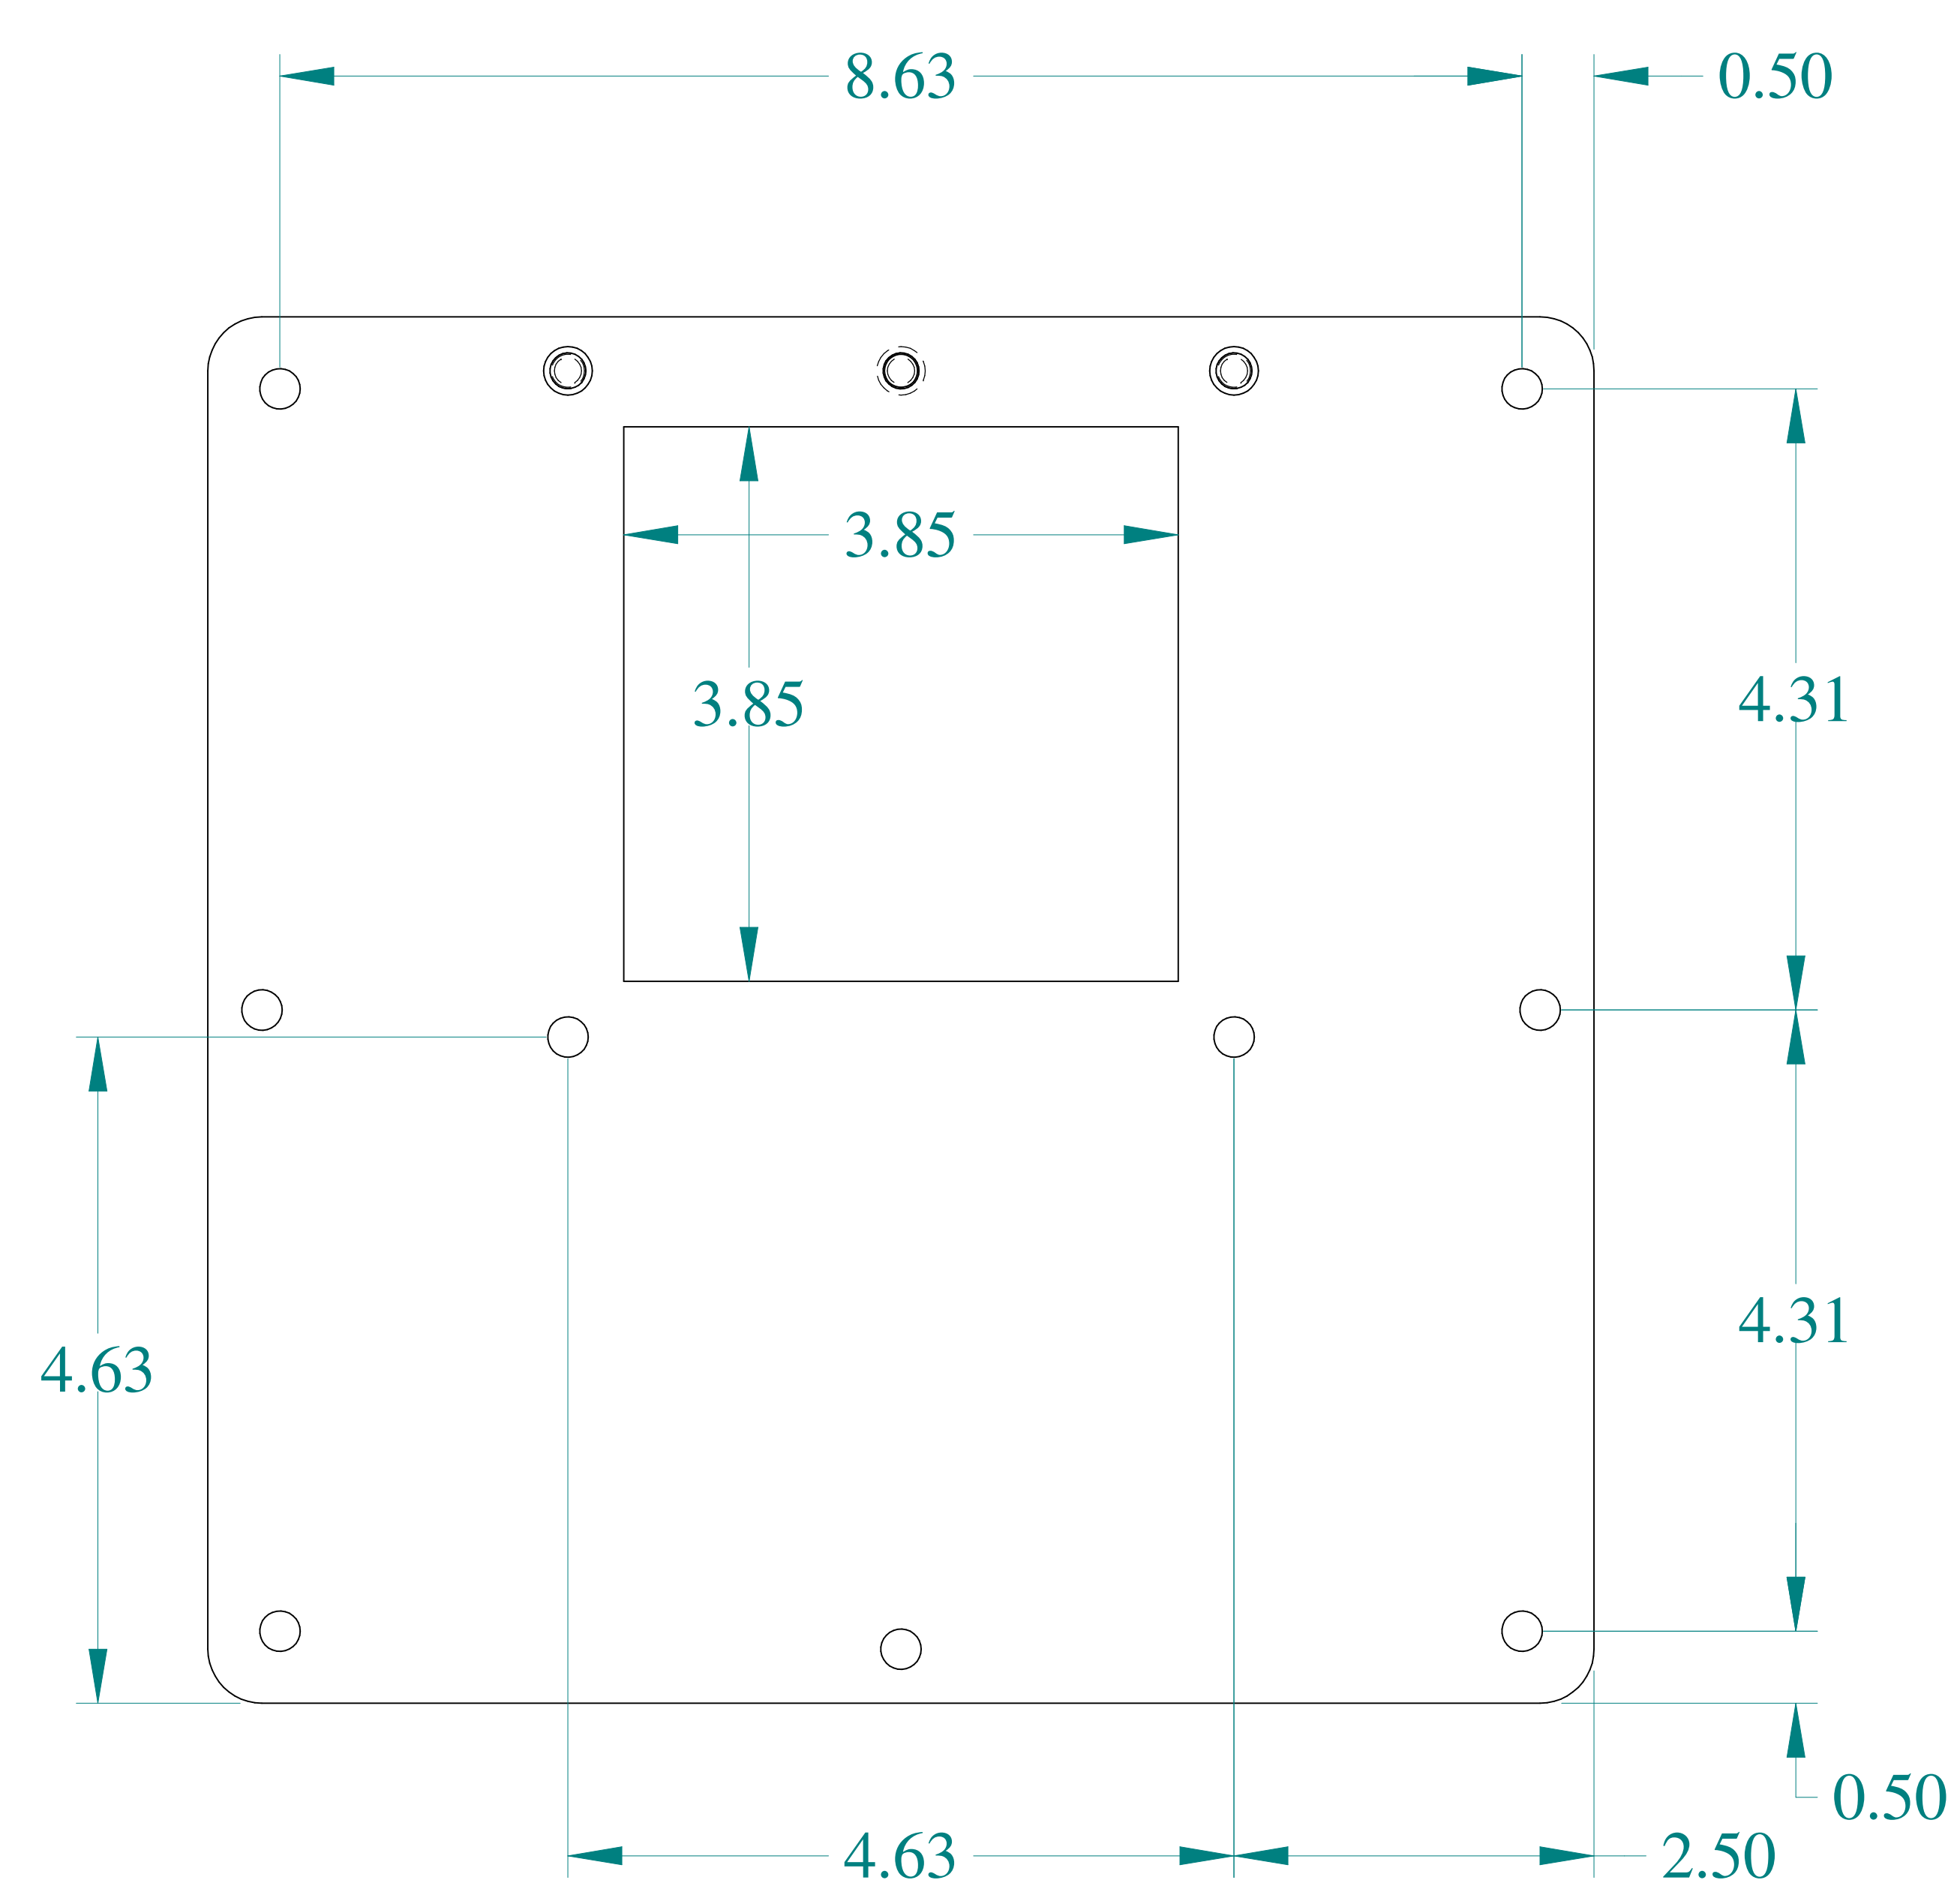

TOP VIEW

ISOMETRIC VIEWS

BACK VIEW

SIDE VIEW

FRONT VIEW

SIDE VIEW

BOTTOM VIEW

Data subject to change without notice.

Part # : 1487EREC

Date : Mar. 23, 2019

Link: [www.hamfmg.com/1487EREC](http://www.hamfmg.com/1487EREC)