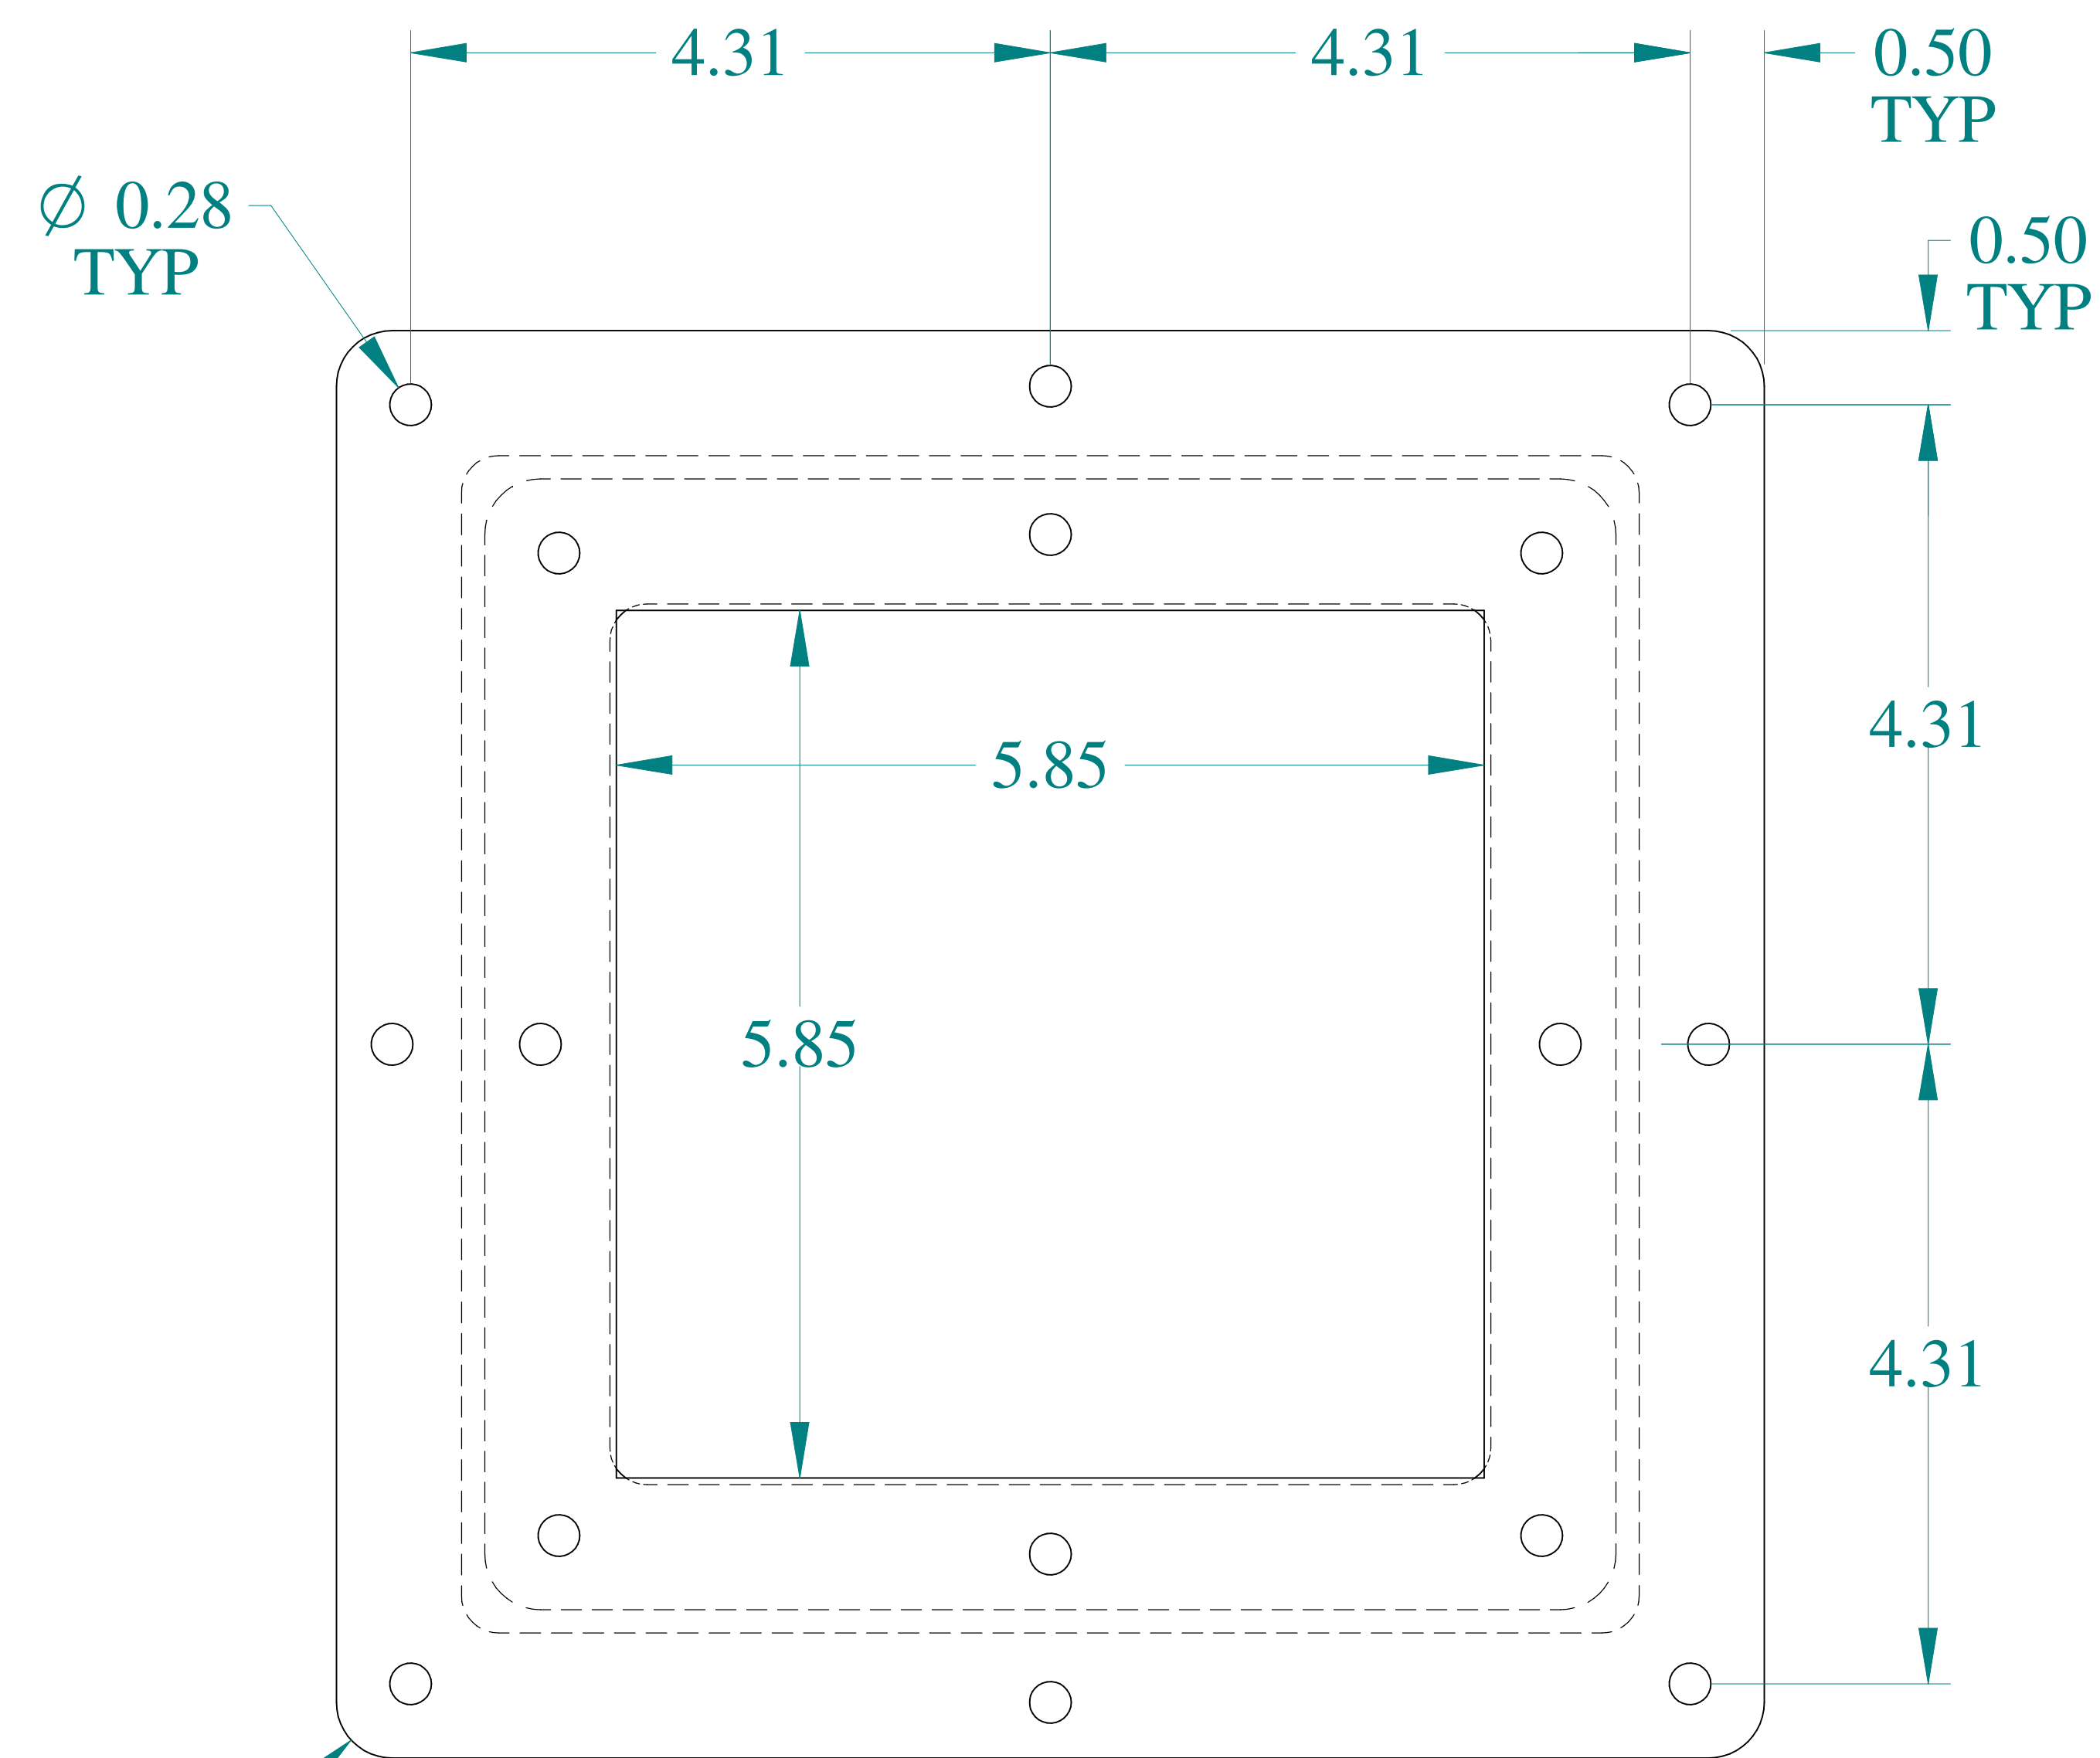

TOP VIEW

ISOMETRIC VIEWS

BACK VIEW

SIDE VIEW

FRONT VIEW

SIDE VIEW

BOTTOM VIEW

Data subject to change without notice.

Part # : 1487ERCDS5 Date : Mar. 23, 2019

Link: www.hamdmfg.com/1487ERCDS5