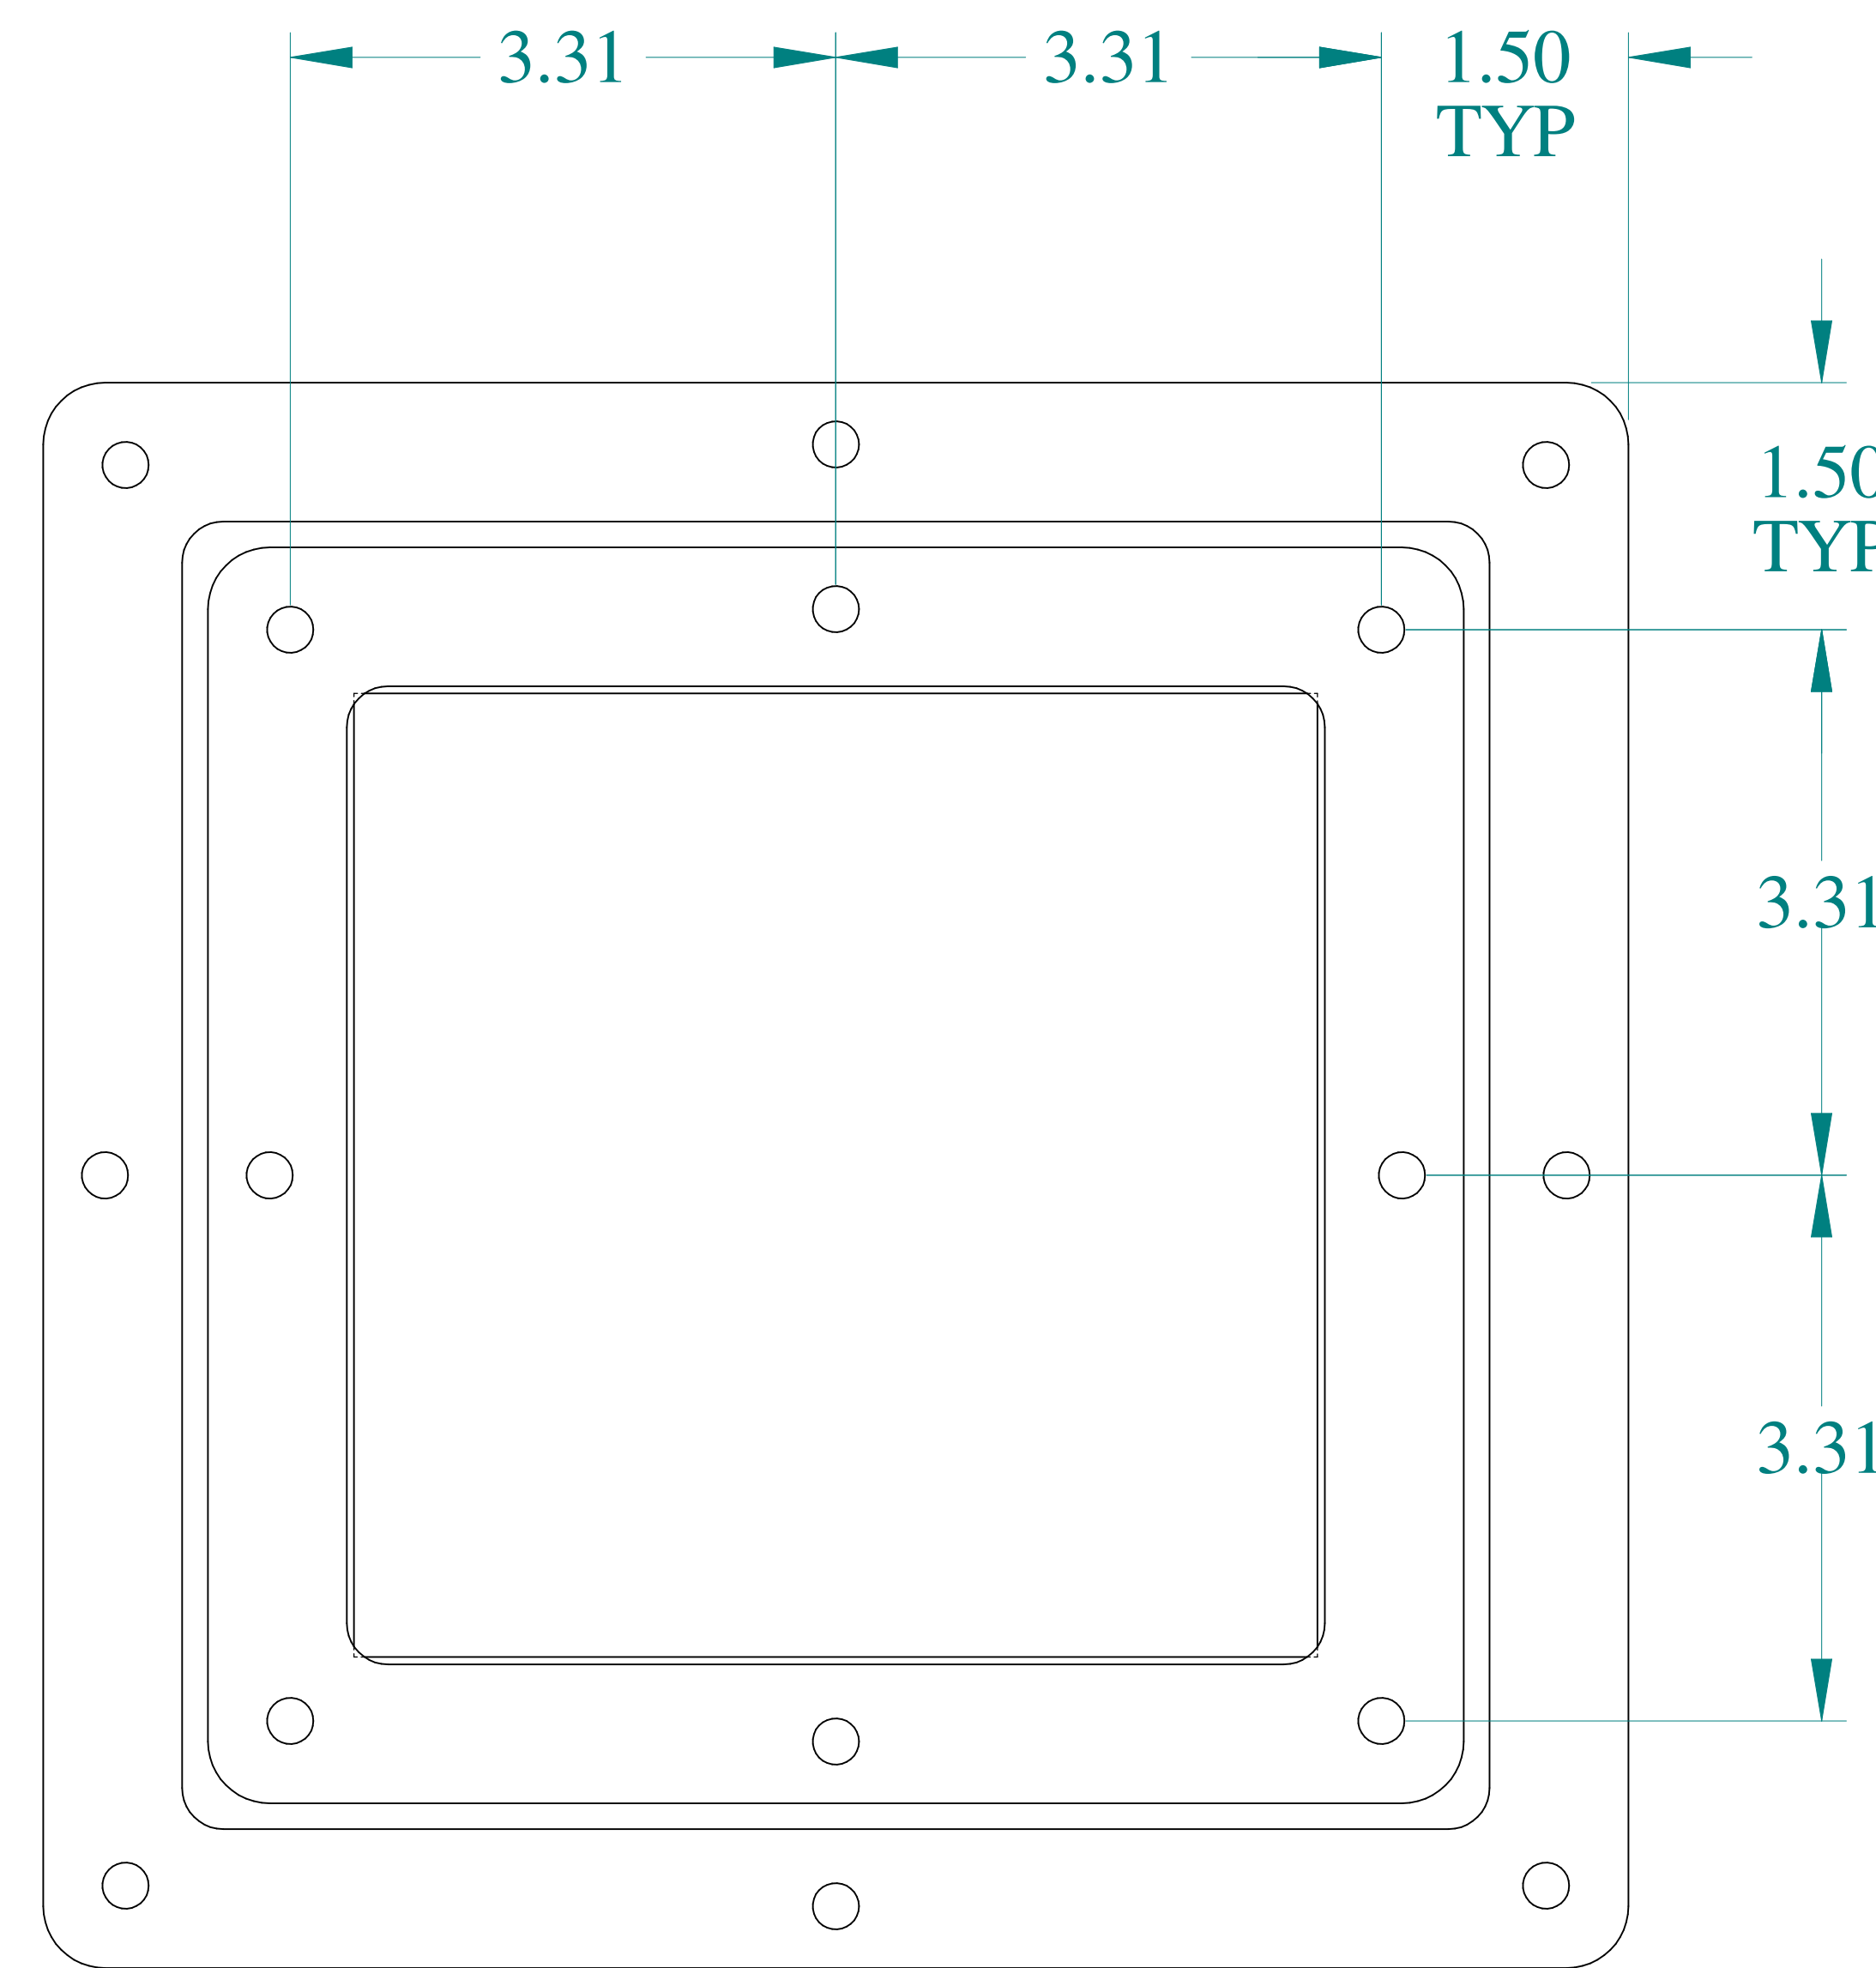

TOP VIEW

ISOMETRIC VIEWS

BACK VIEW

SIDE VIEW

FRONT VIEW

SIDE VIEW

BOTTOM VIEW

Data subject to change without notice.

Part # : 1487ERCDS5 Date : Mar. 23, 2019

Link: www.hamdmfg.com/1487ERCDS5