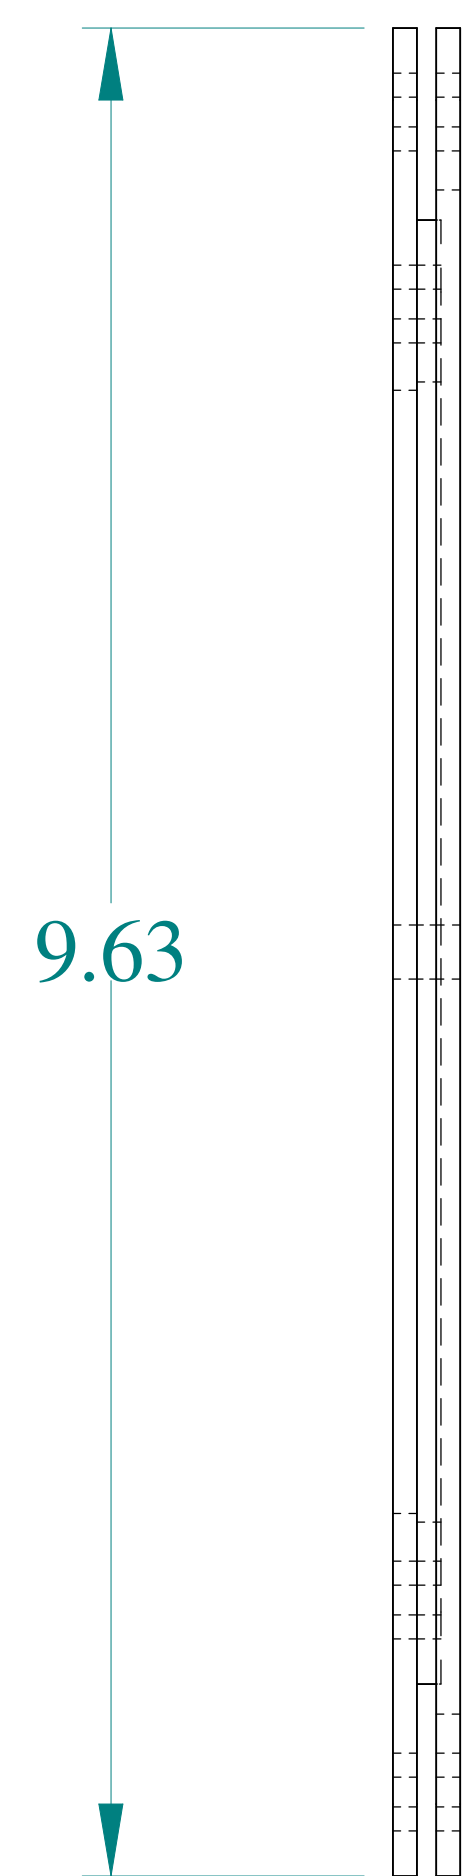

TOP VIEW

ISOMETRIC VIEWS

BACK VIEW

SIDE VIEW

FRONT VIEW

SIDE VIEW

BOTTOM VIEW

Data subject to change without notice.

Part # : 1487ERCDS5 Date : Mar. 23, 2019

Link: www.hamdmfg.com/1487ERCDS5