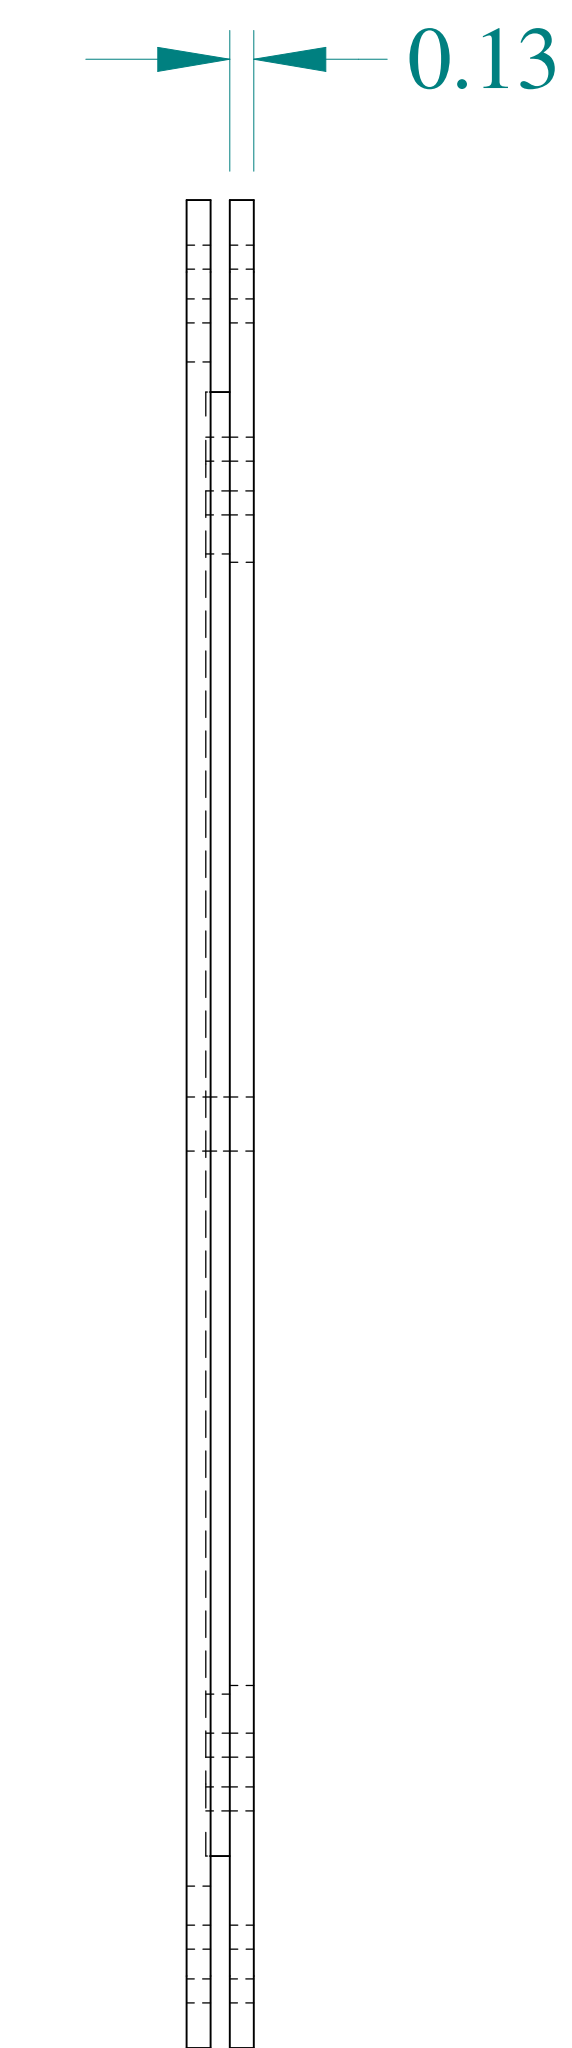

TOP VIEW

ISOMETRIC VIEWS

BACK VIEW

SIDE VIEW

FRONT VIEW

SIDE VIEW

BOTTOM VIEW

Data subject to change without notice.

Part # : 1487ERCDS5 Date : Mar. 23, 2019

Link: www.hamdmfg.com/1487ERCDS5