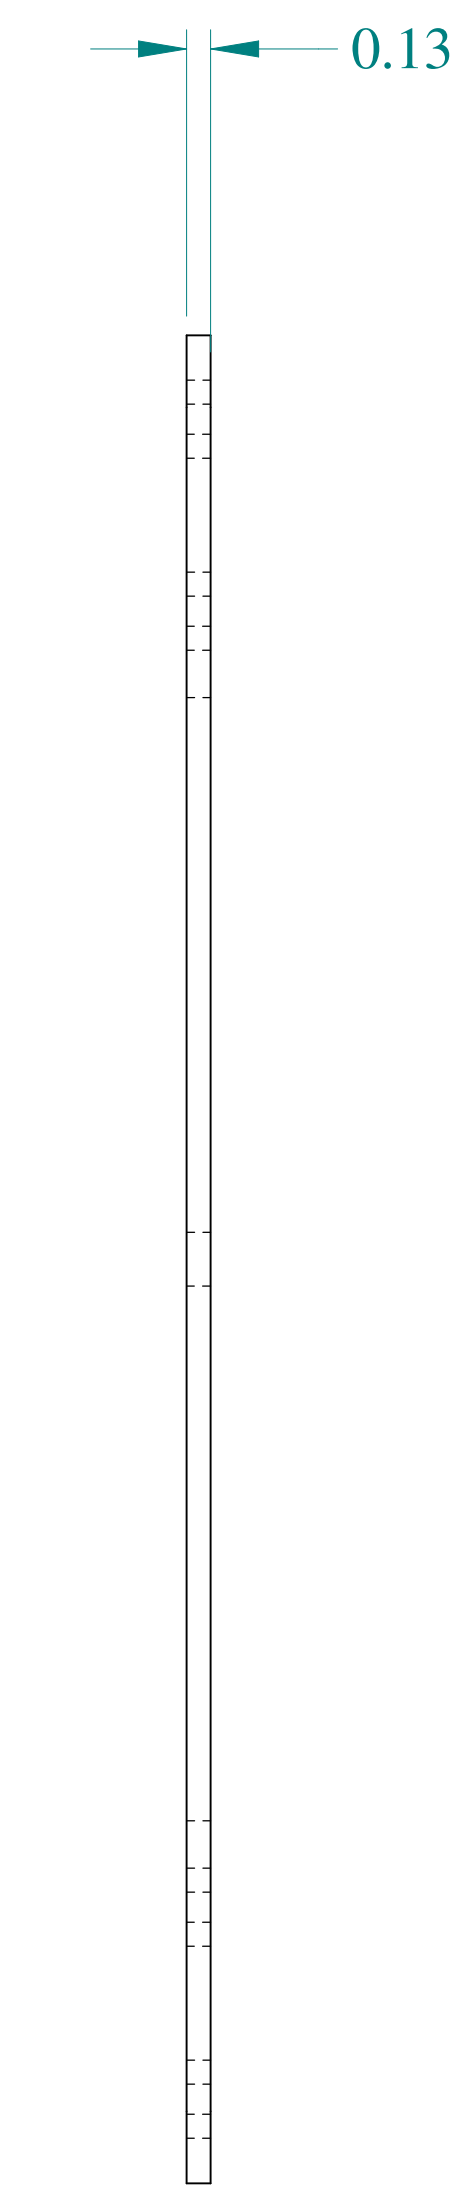

TOP VIEW

BACK VIEW

SIDE VIEW

FRONT VIEW

SIDE VIEW

ISOMETRIC VIEWS

BOTTOM VIEW

HAMMOND
MANUFACTURING®

www.hammondmfg.com

Data subject to change without notice.

Part # : 1487ERCD

Date : Mar. 23, 2019

Link: www.hamdmfg.com/1487ERCD