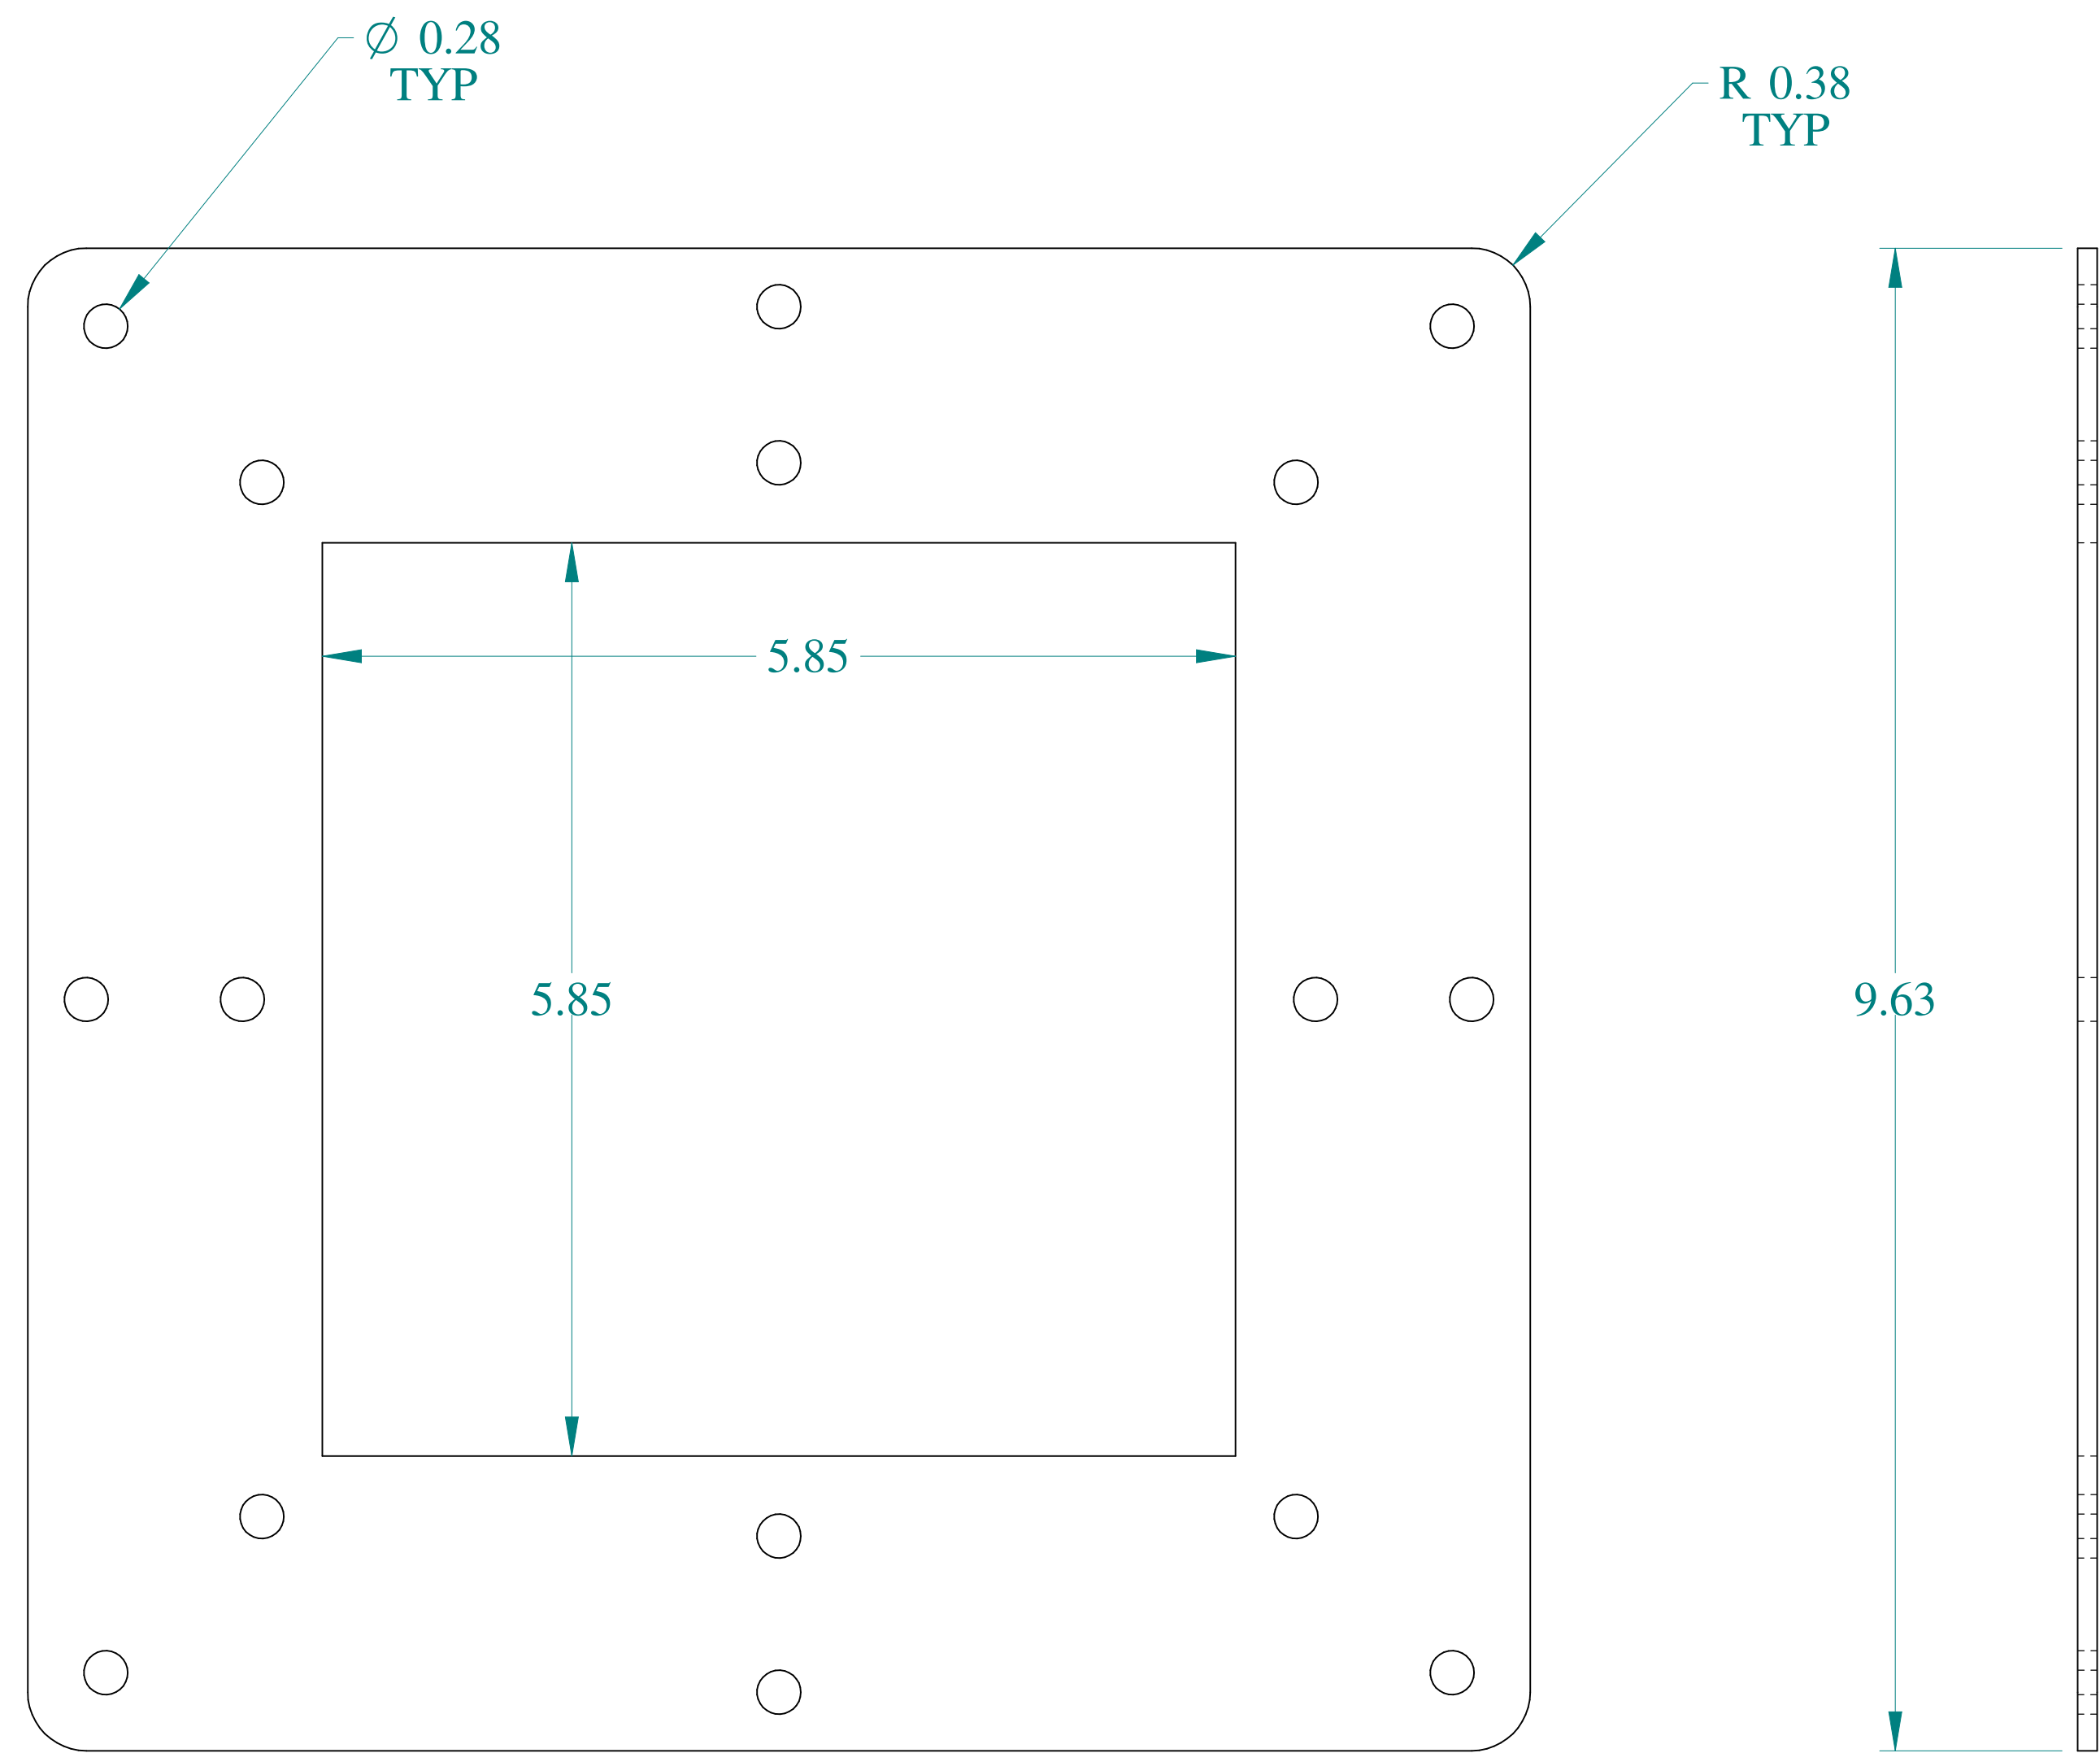

TOP VIEW

BACK VIEW

SIDE VIEW

FRONT VIEW

SIDE VIEW

ISOMETRIC VIEWS

BOTTOM VIEW

HAMMOND
MANUFACTURING®

www.hammondmfg.com

Data subject to change without notice.

Part # : 1487ERCD

Date : Mar. 23, 2019

Link: www.hamdmfg.com/1487ERCD