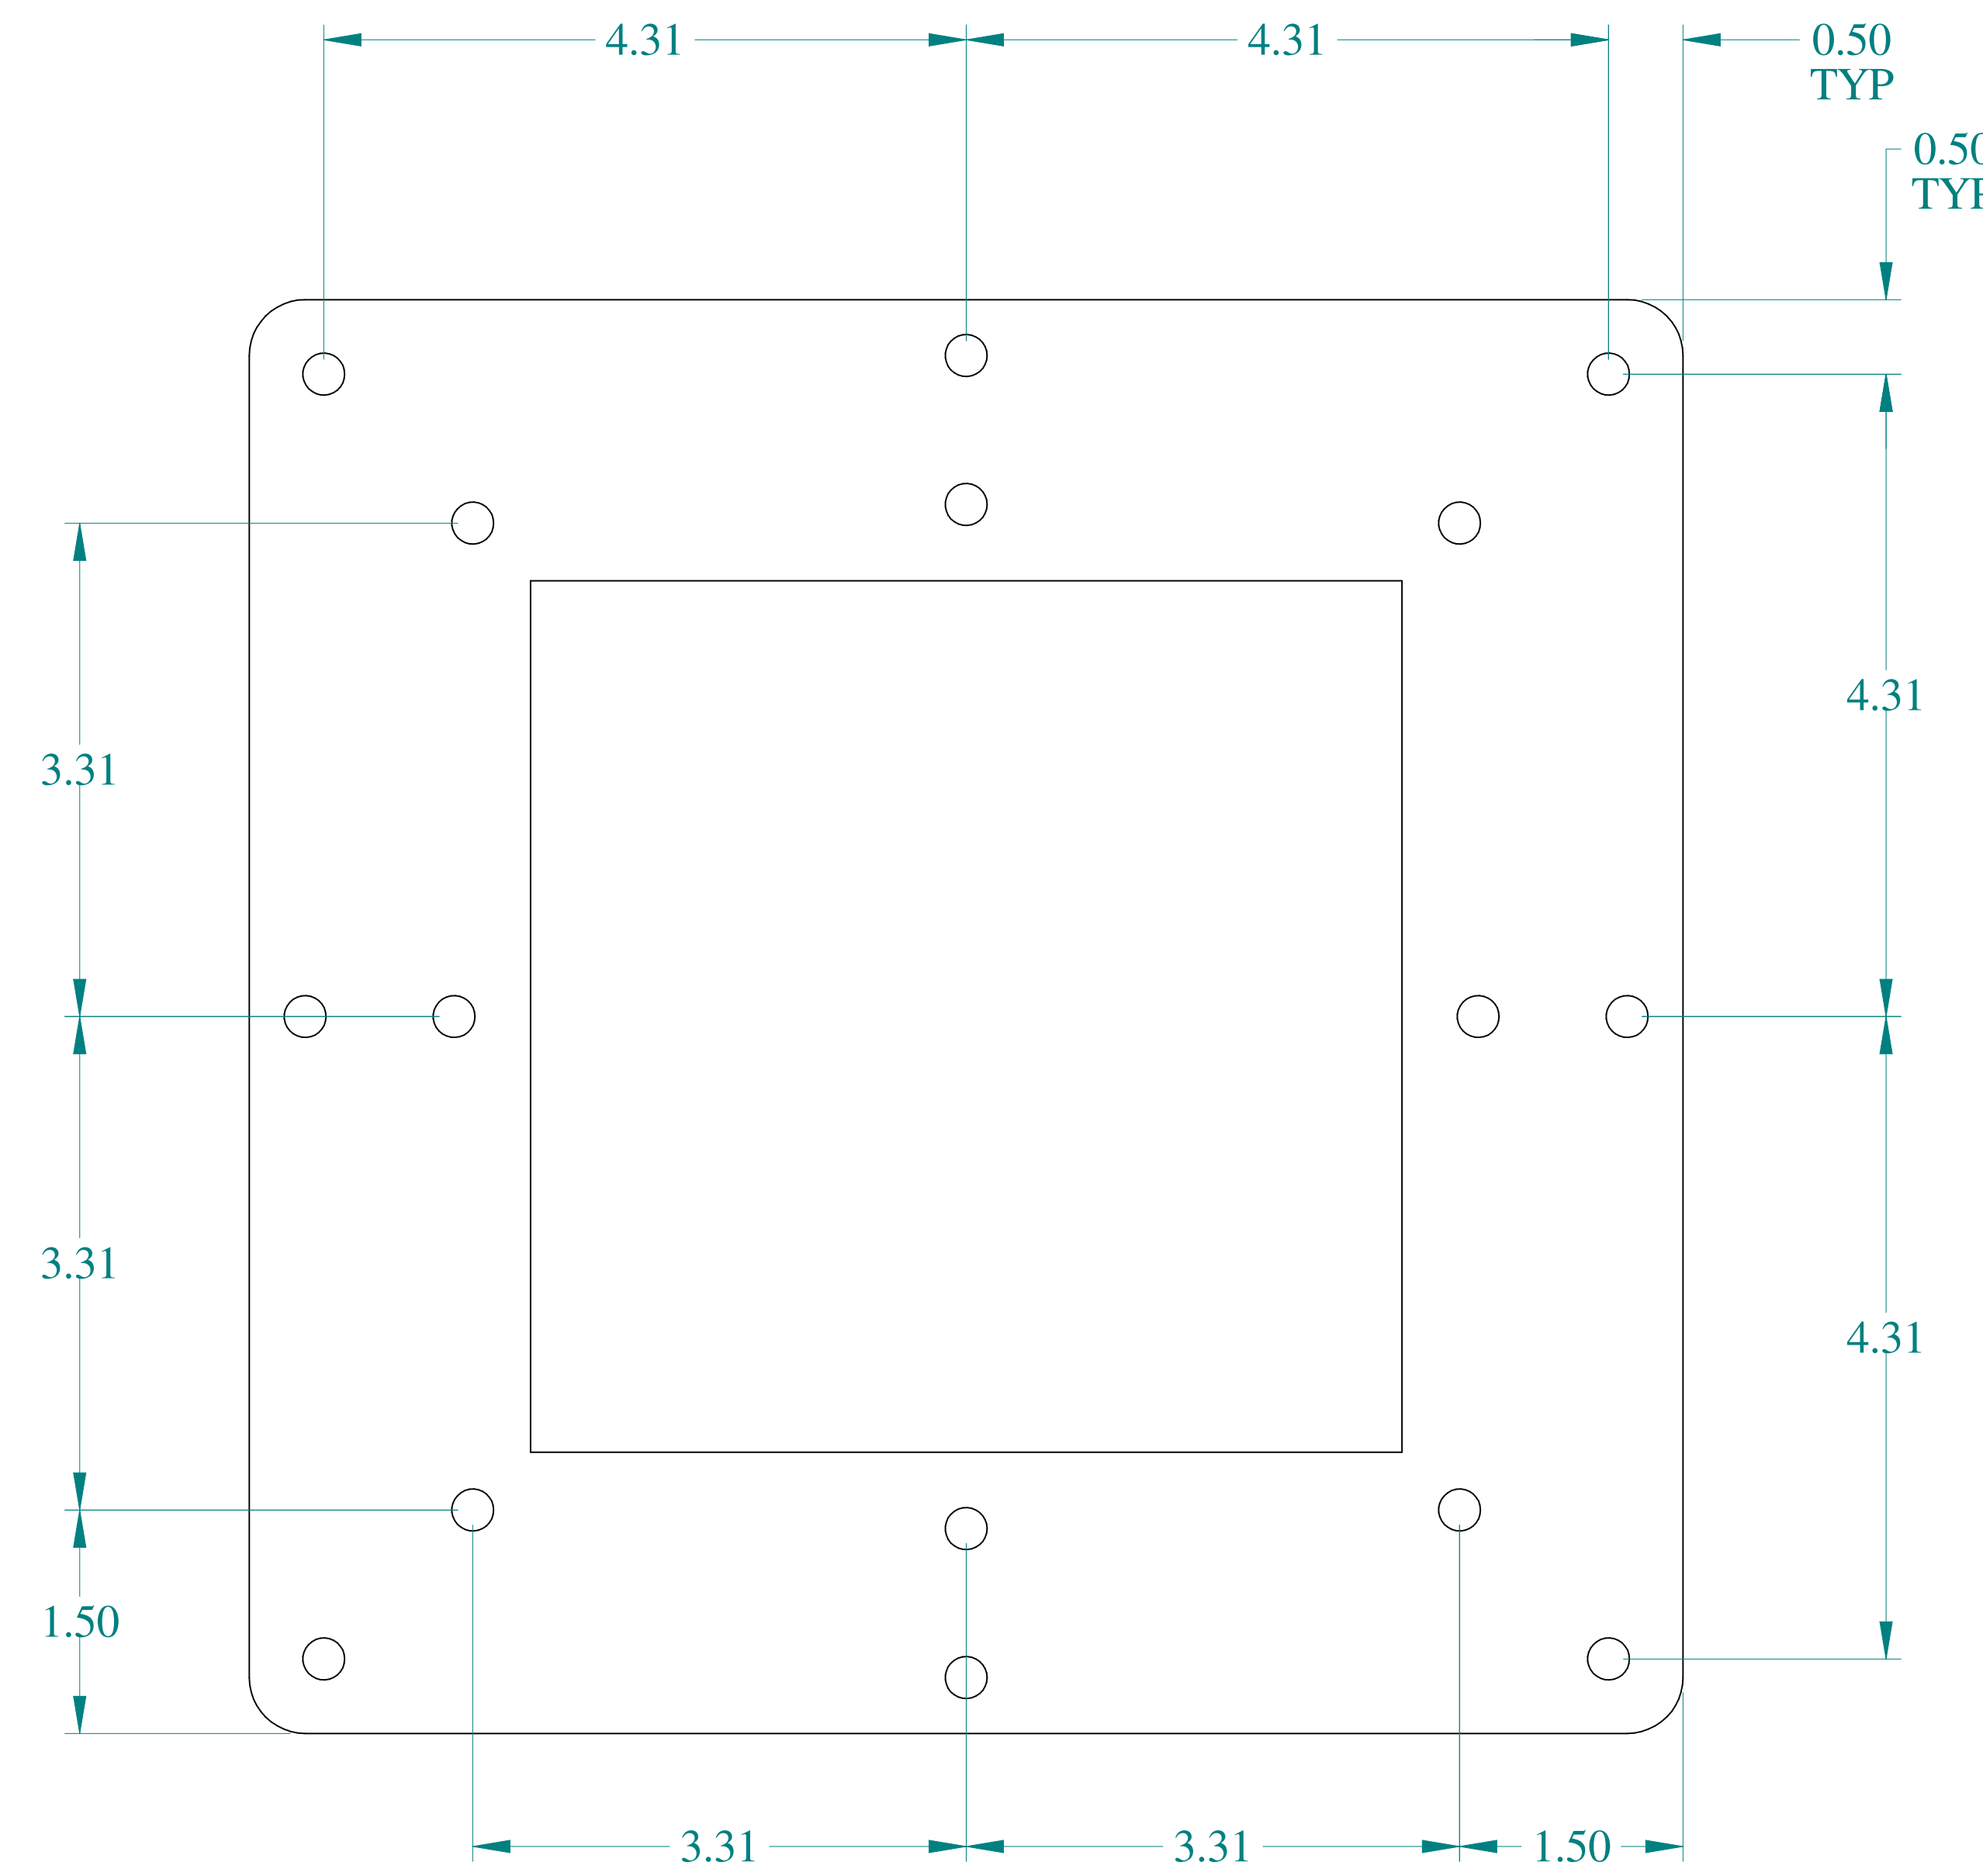

TOP VIEW

BACK VIEW

SIDE VIEW

FRONT VIEW

SIDE VIEW

ISOMETRIC VIEWS

BOTTOM VIEW

HAMMOND
MANUFACTURING®

www.hammondmfg.com

Data subject to change without notice.

Part # : 1487ERCD

Date : Mar. 23, 2019

Link: www.hamdmfg.com/1487ERCD