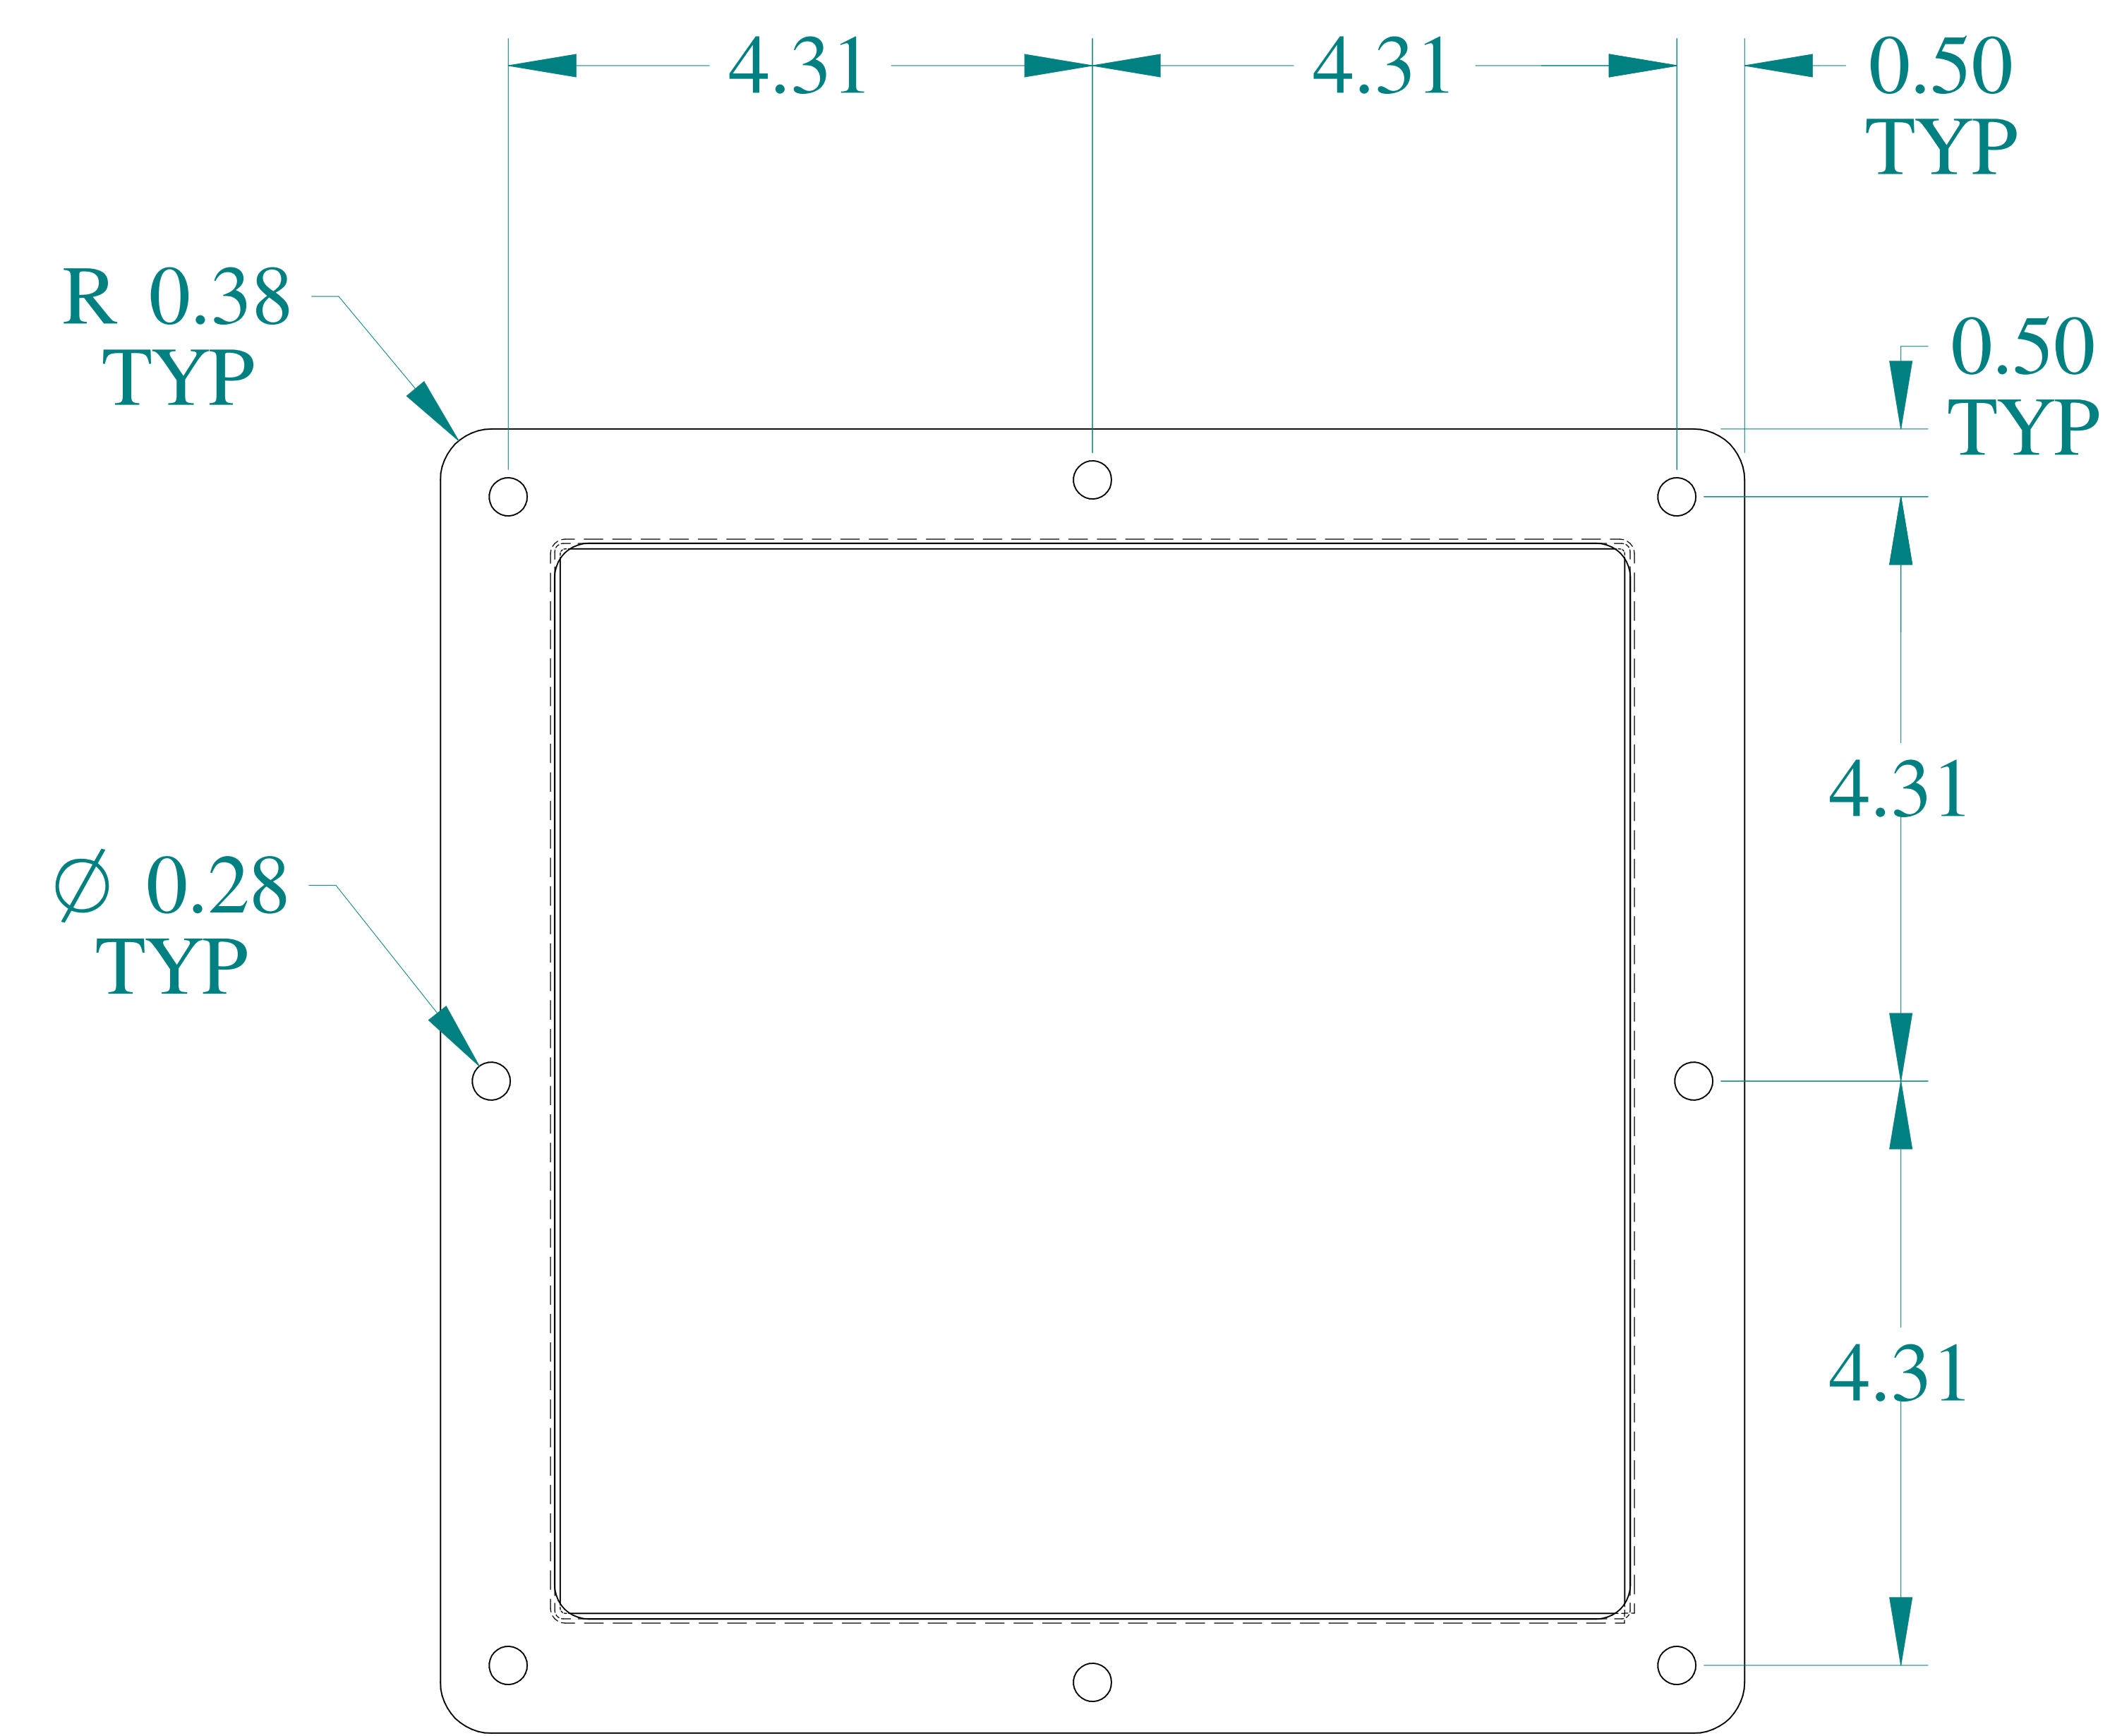

TOP VIEW

ISOMETRIC VIEWS

SIDE VIEW

FRONT VIEW

SIDE VIEW

BOTTOM VIEW

**HAMMOND
MANUFACTURING®**

www.hammondmfg.com

Data subject to change without notice.

Part # : 1487EM6SS Date : Mar. 23, 2019

[Link:www.hammondmfg.com/1487EM6SS](http://www.hammondmfg.com/1487EM6SS)