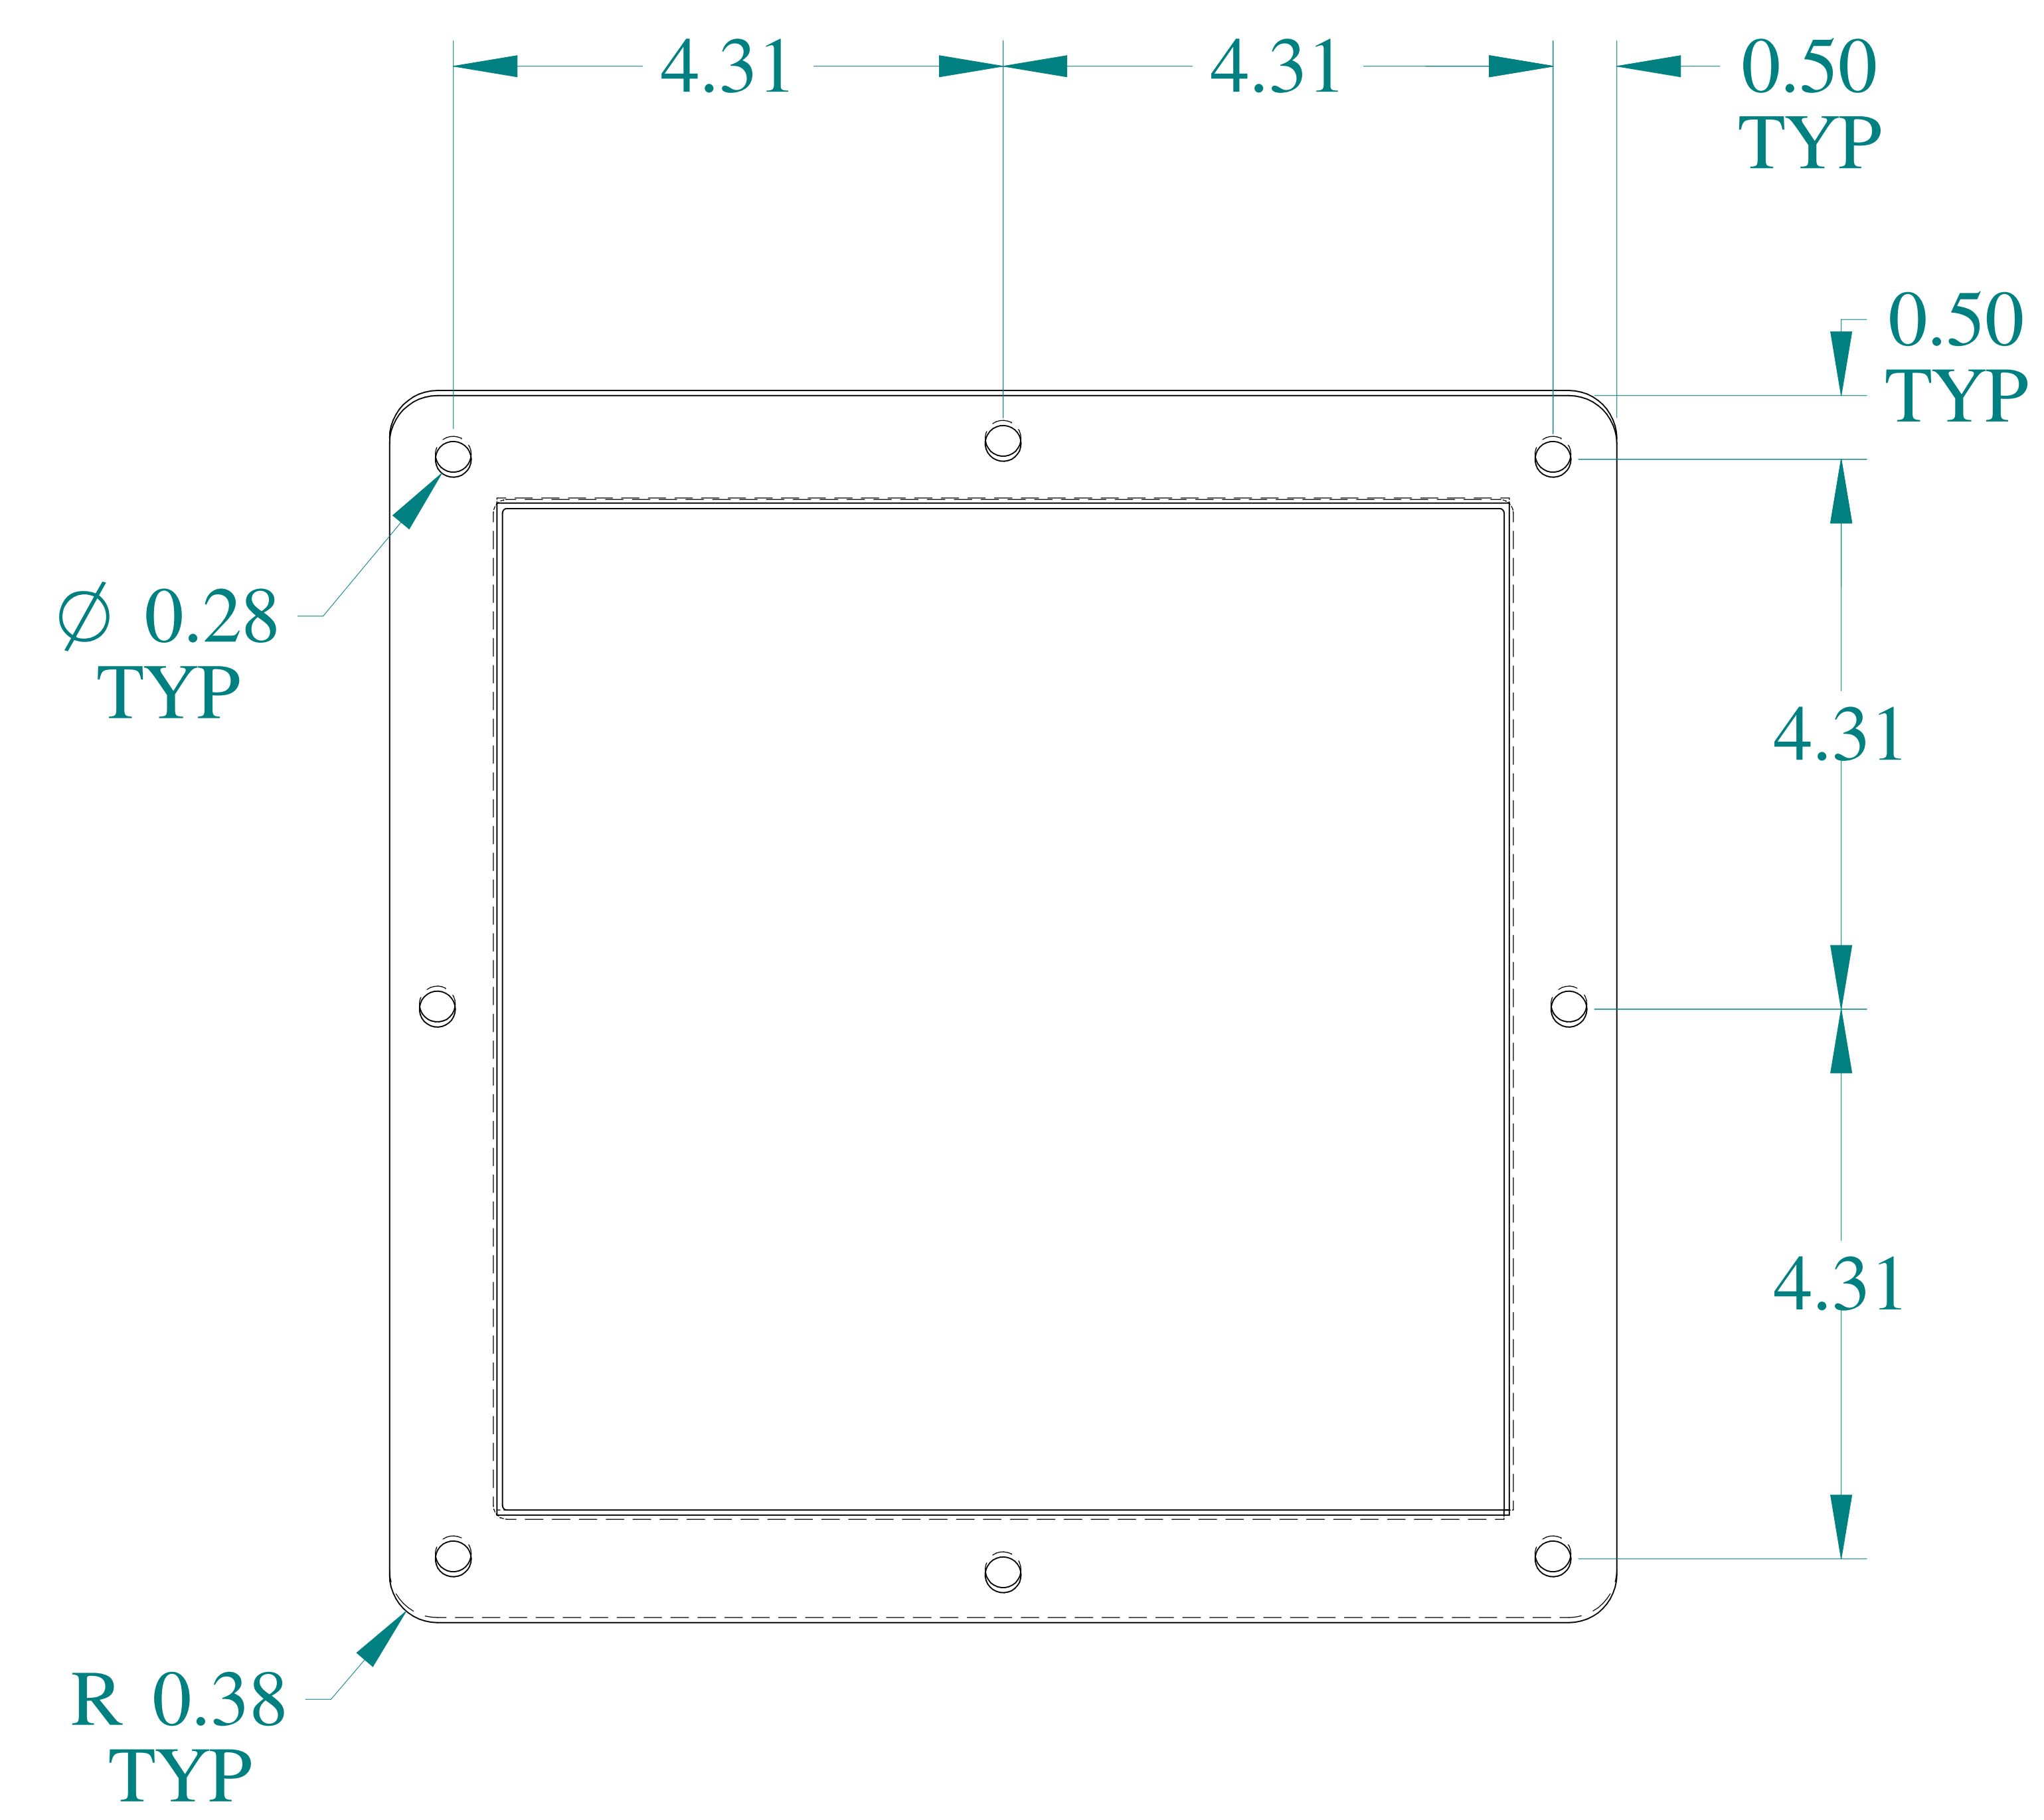

TOP VIEW

SIDE VIEW

FRONT VIEW

SIDE VIEW

BOTTOM VIEW

ISOMETRIC VIEWS

HAMMOND
MANUFACTURING®

www.hammondmfg.com

Data subject to change without notice.

Part #: 1487EM6

Date: Mar. 23, 2019

Link: www.hamdmfg.com/1487EM6