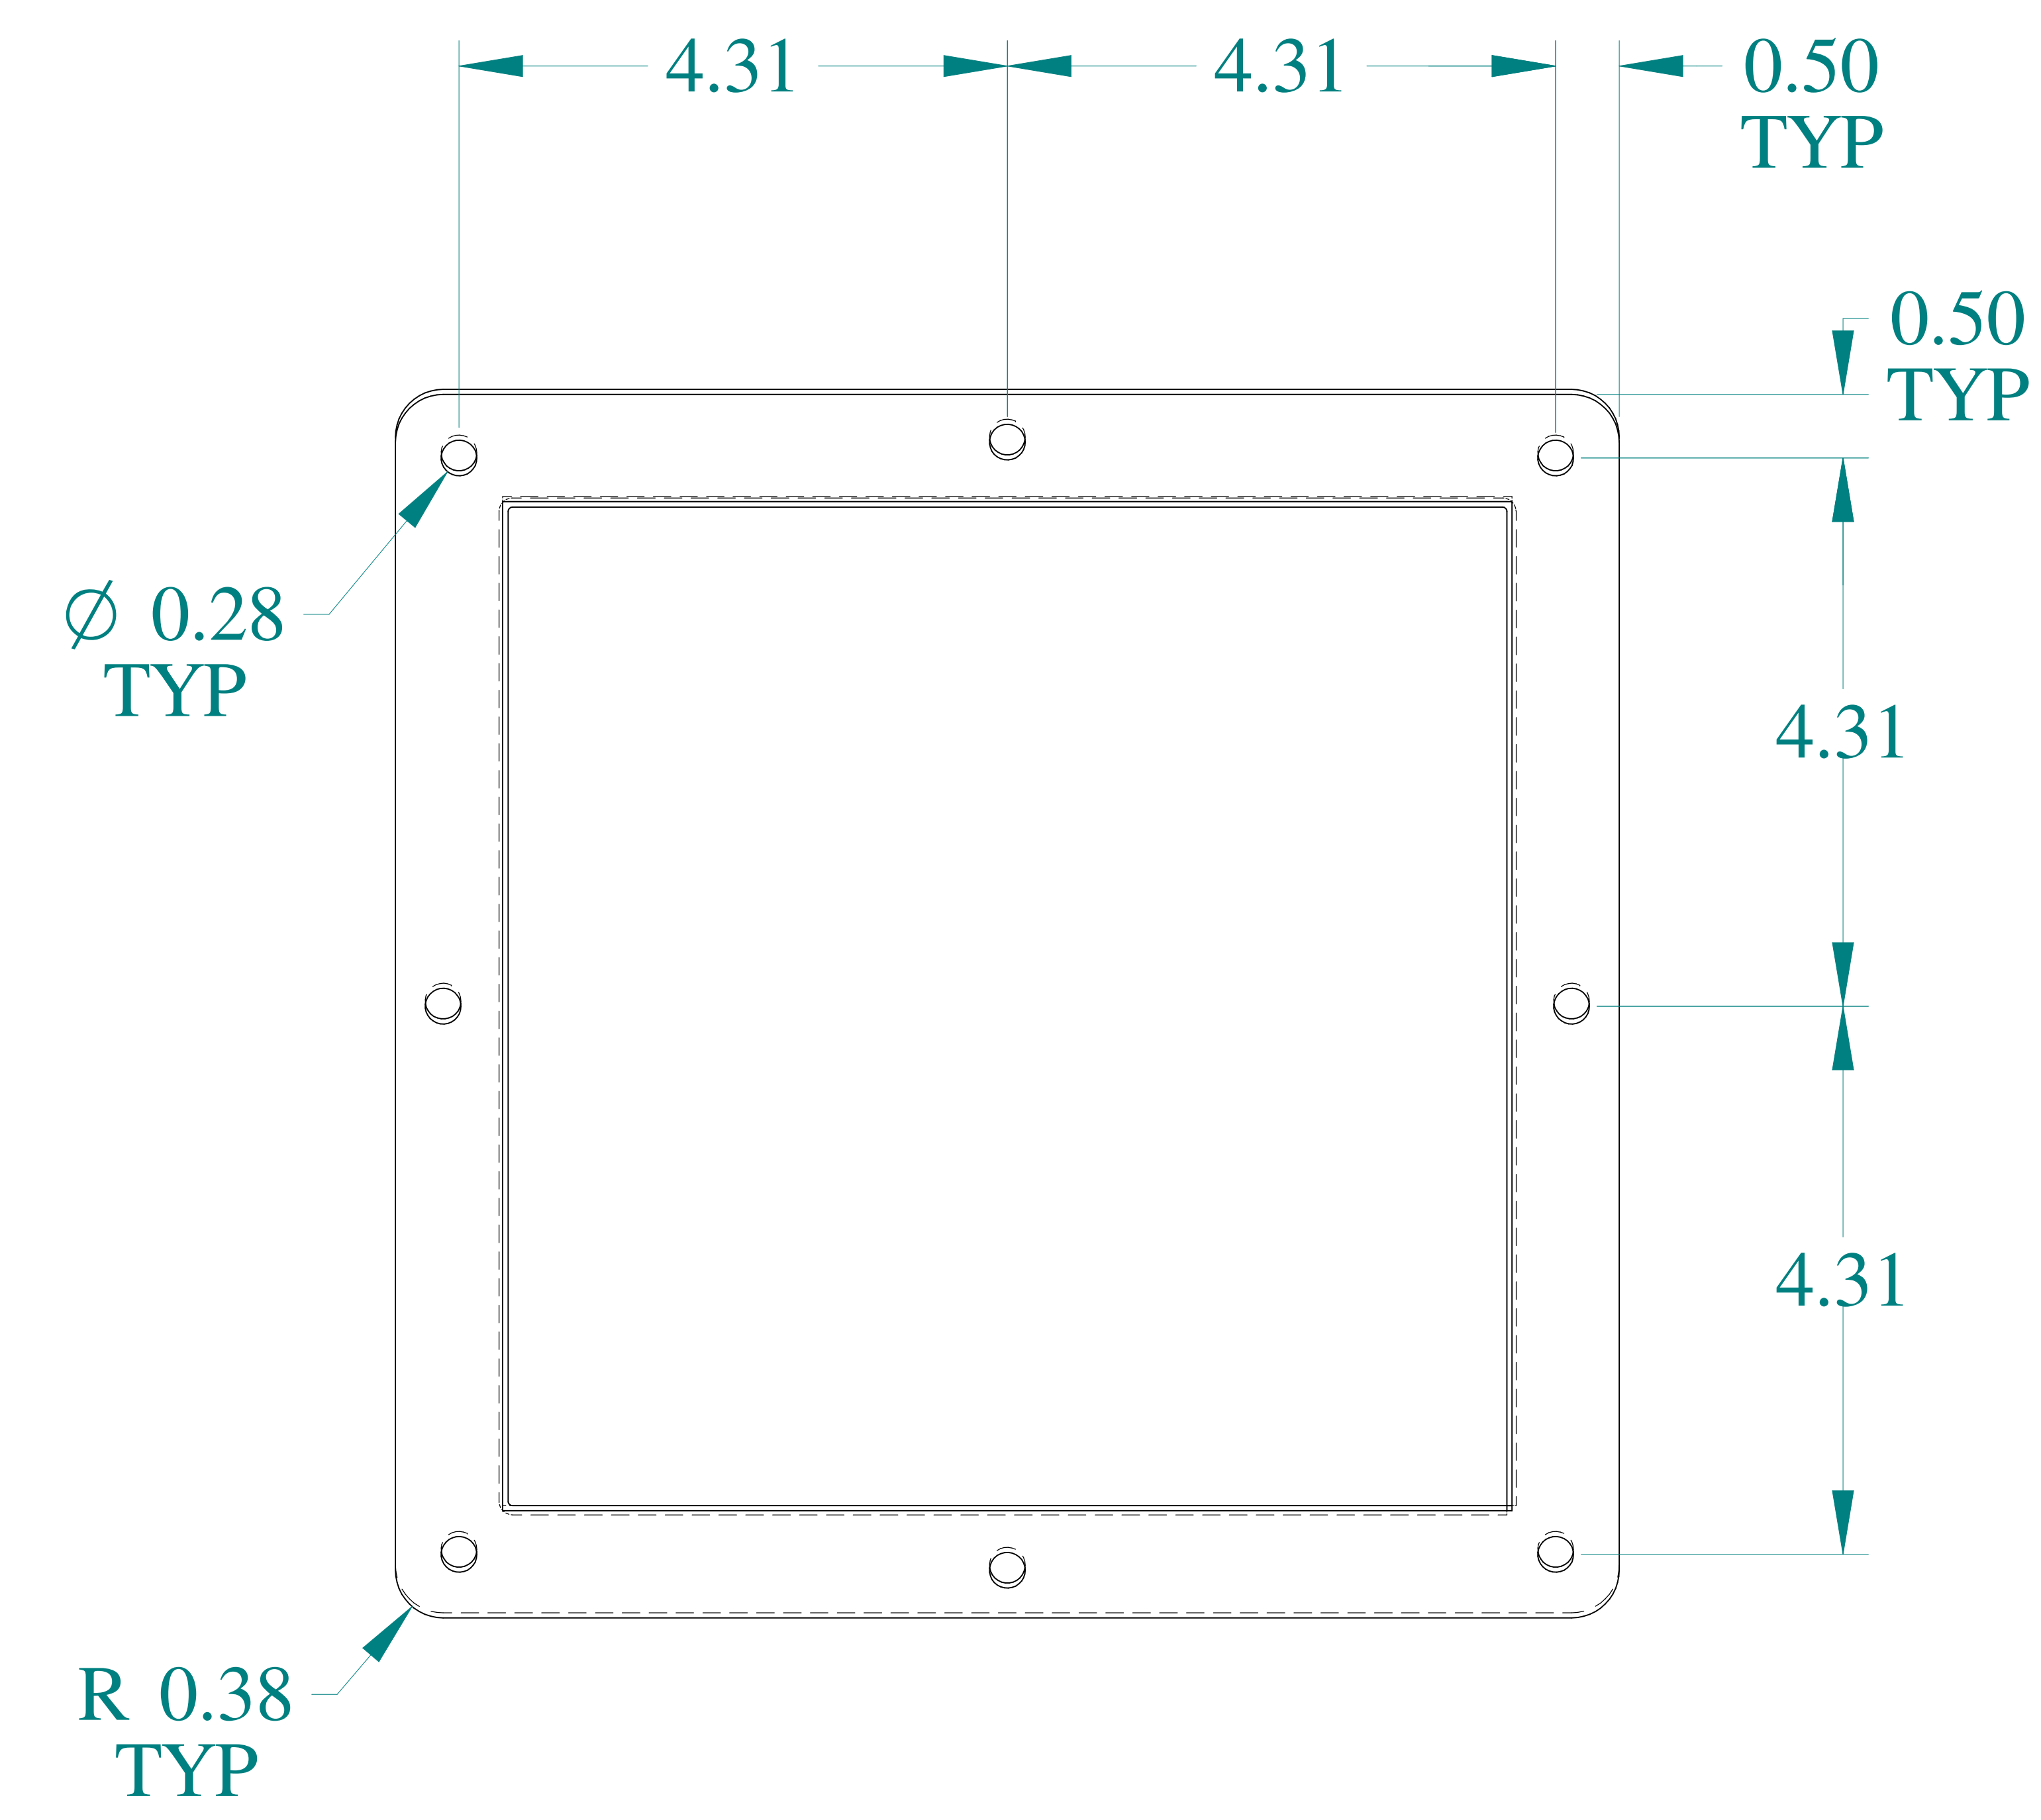

TOP VIEW

ISOMETRIC VIEWS

SIDE VIEW

FRONT VIEW

SIDE VIEW

BOTTOM VIEW

HAMMOND  
MANUFACTURING®

www.hammondmfg.com

Data subject to change without notice.

Part # : 1487EM1

Date : Mar. 23, 2019

Link: [www.hammfg.com/1487EM1](http://www.hammfg.com/1487EM1)