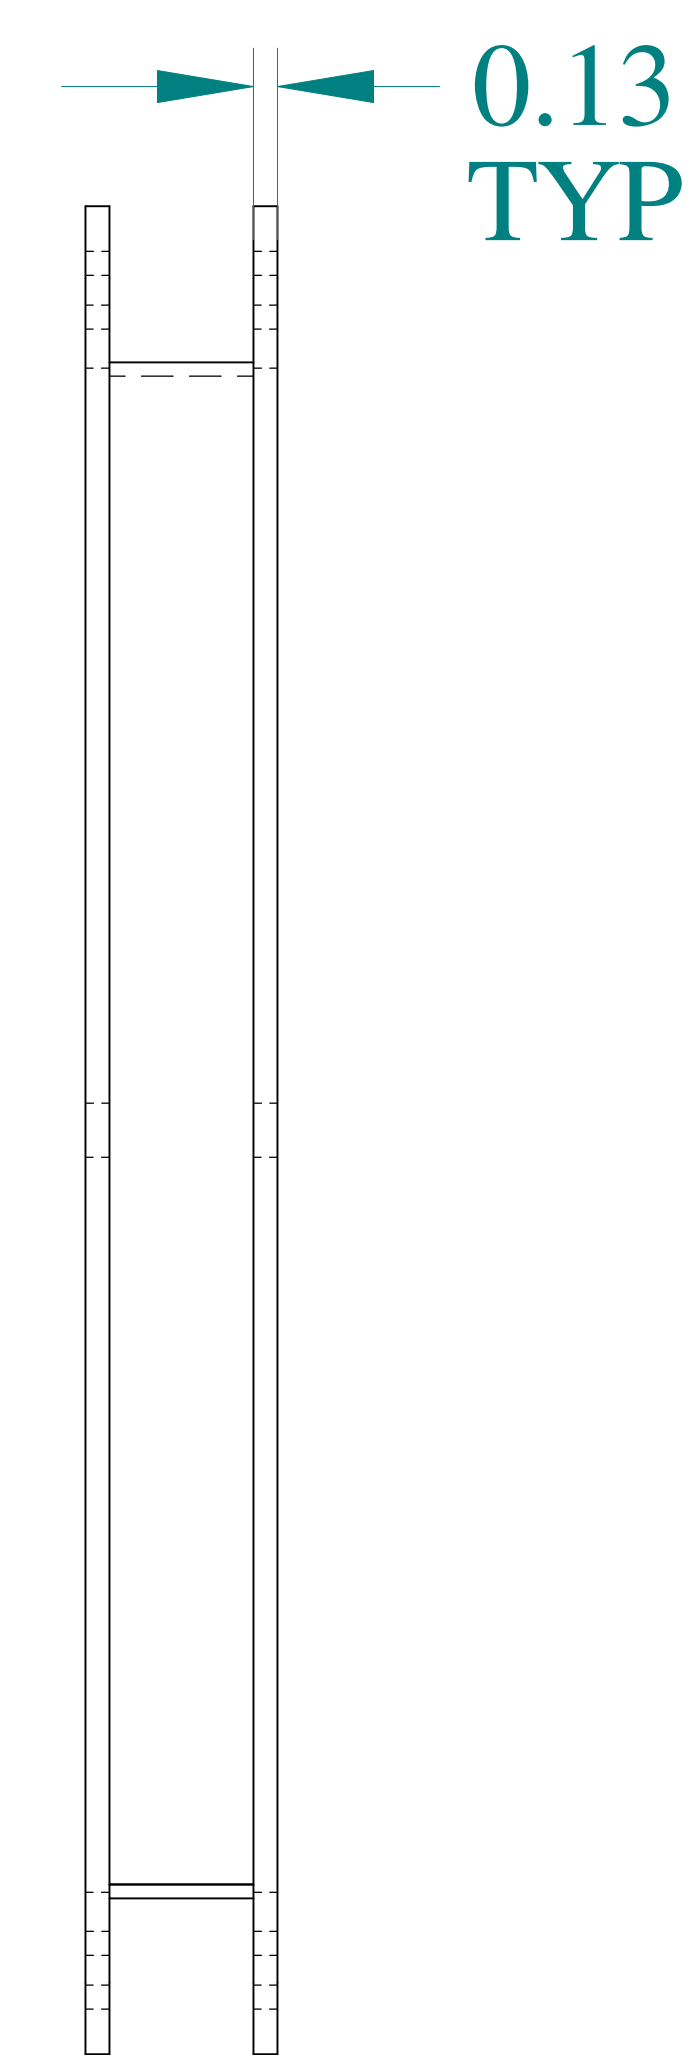

TOP VIEW

ISOMETRIC VIEWS

SIDE VIEW

FRONT VIEW

SIDE VIEW

BOTTOM VIEW

HAMMOND  
MANUFACTURING®

www.hammondmfg.com

Data subject to change without notice.

Part # : 1487EM1

Date : Mar. 23, 2019

Link: [www.hammfg.com/1487EM1](http://www.hammfg.com/1487EM1)