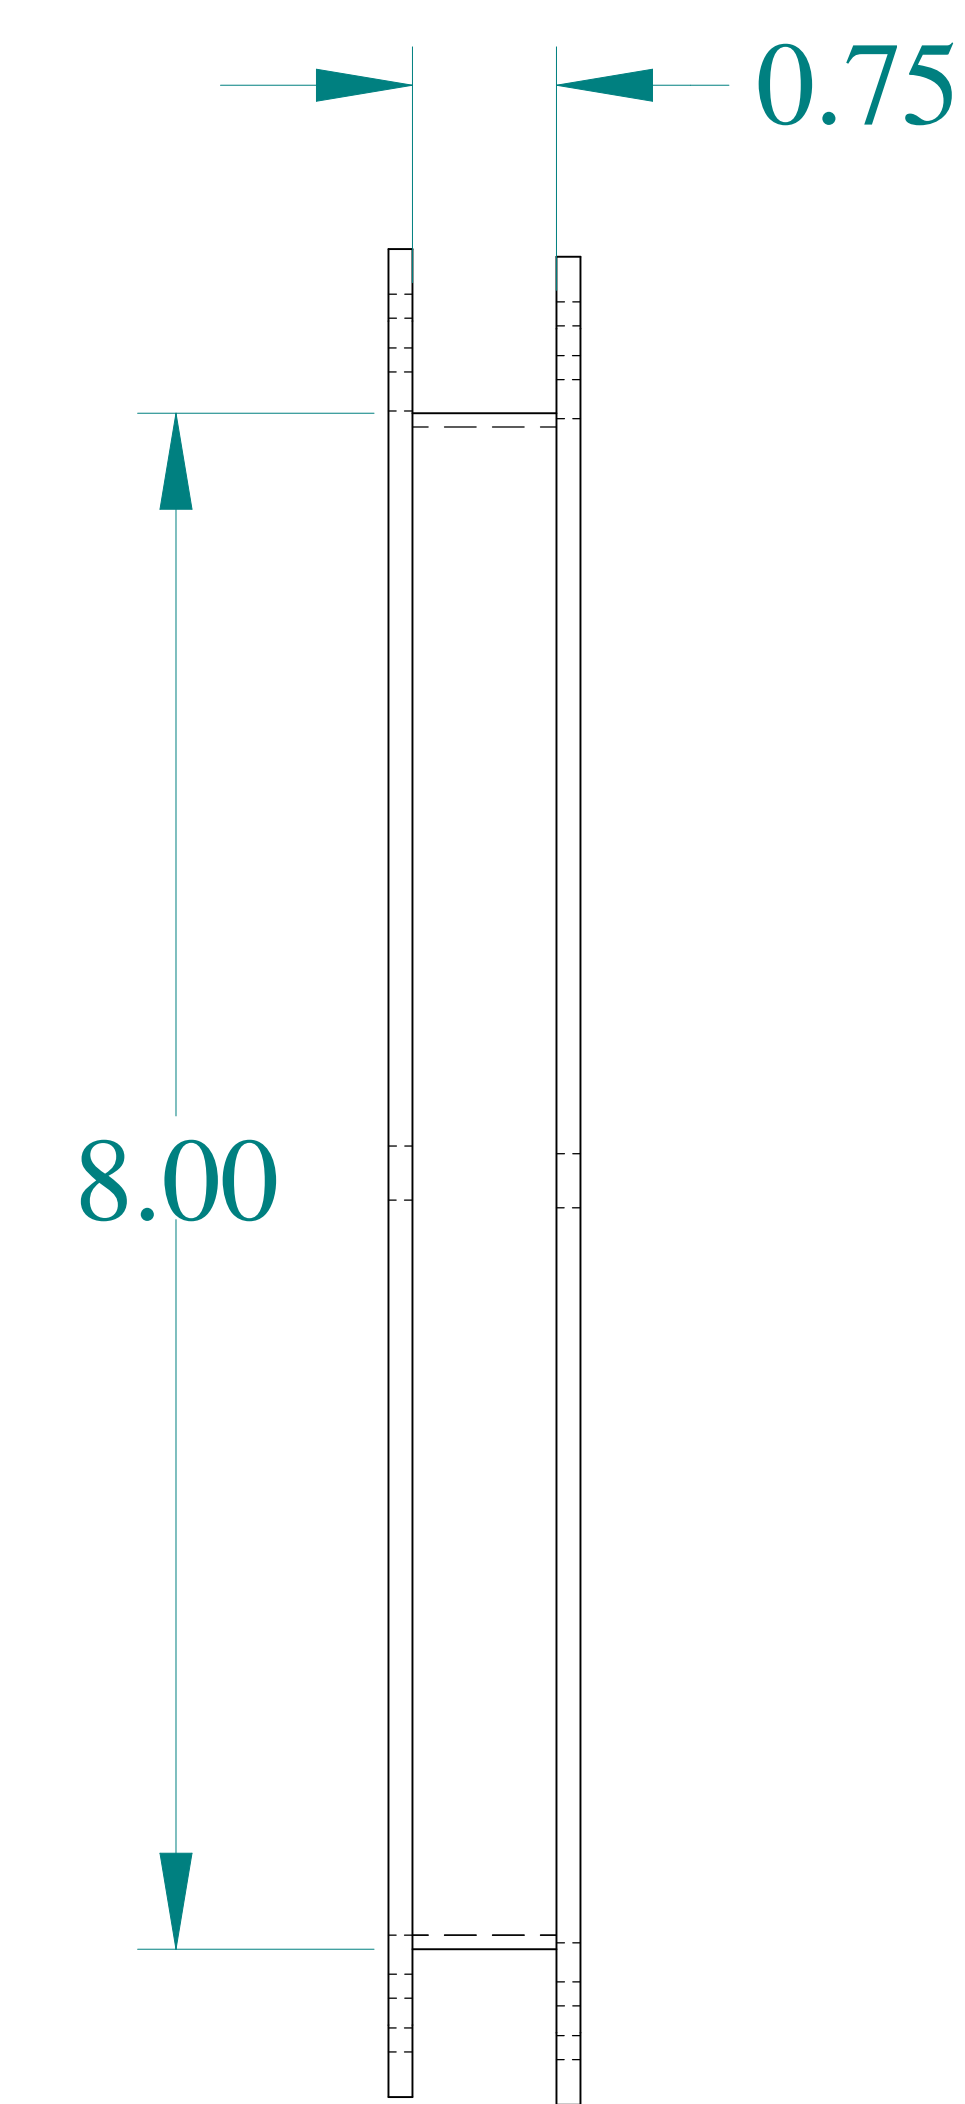

TOP VIEW

ISOMETRIC VIEWS

SIDE VIEW

FRONT VIEW

SIDE VIEW

BOTTOM VIEW

HAMMOND  
MANUFACTURING®

www.hammondmfg.com

Data subject to change without notice.

Part # : 1487EM1

Date : Mar. 23, 2019

Link: [www.hammfg.com/1487EM1](http://www.hammfg.com/1487EM1)