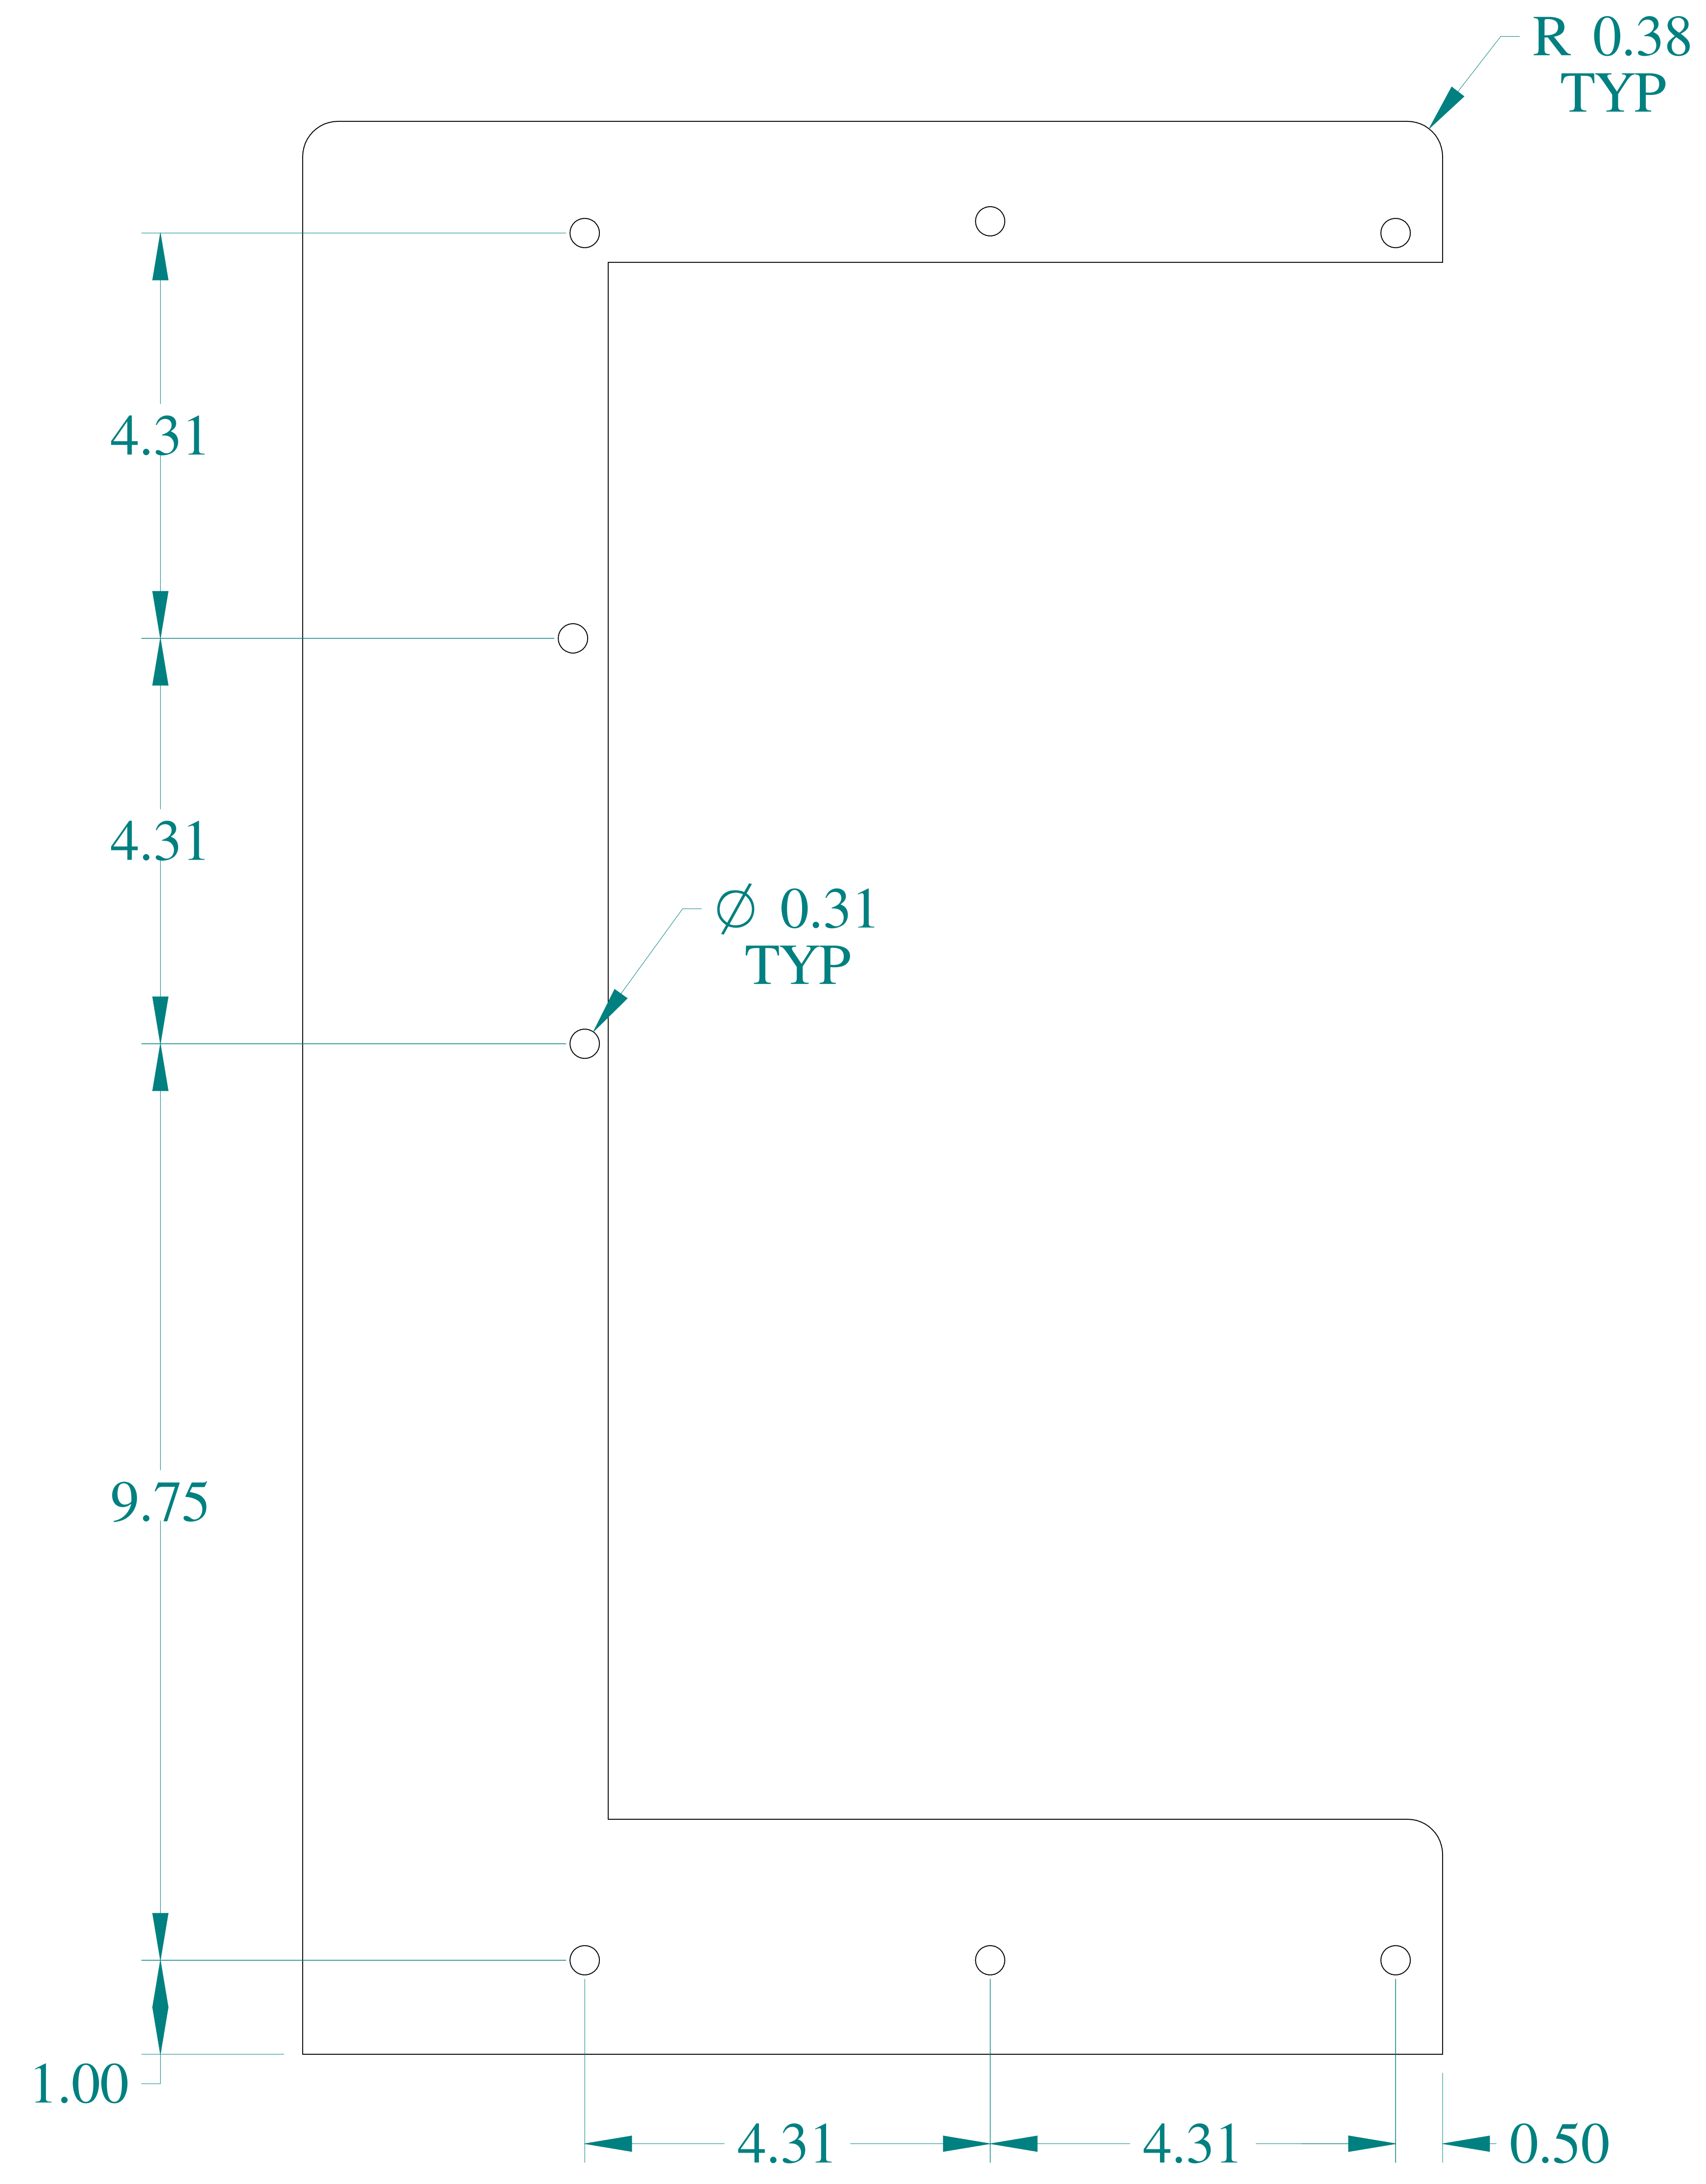

TOP VIEW

SIDE VIEW

FRONT VIEW

BACK VIEW

ISOMETRIC VIEWS

BOTTOM VIEW

Data subject to change without notice.

Part # : 1487EL1SS