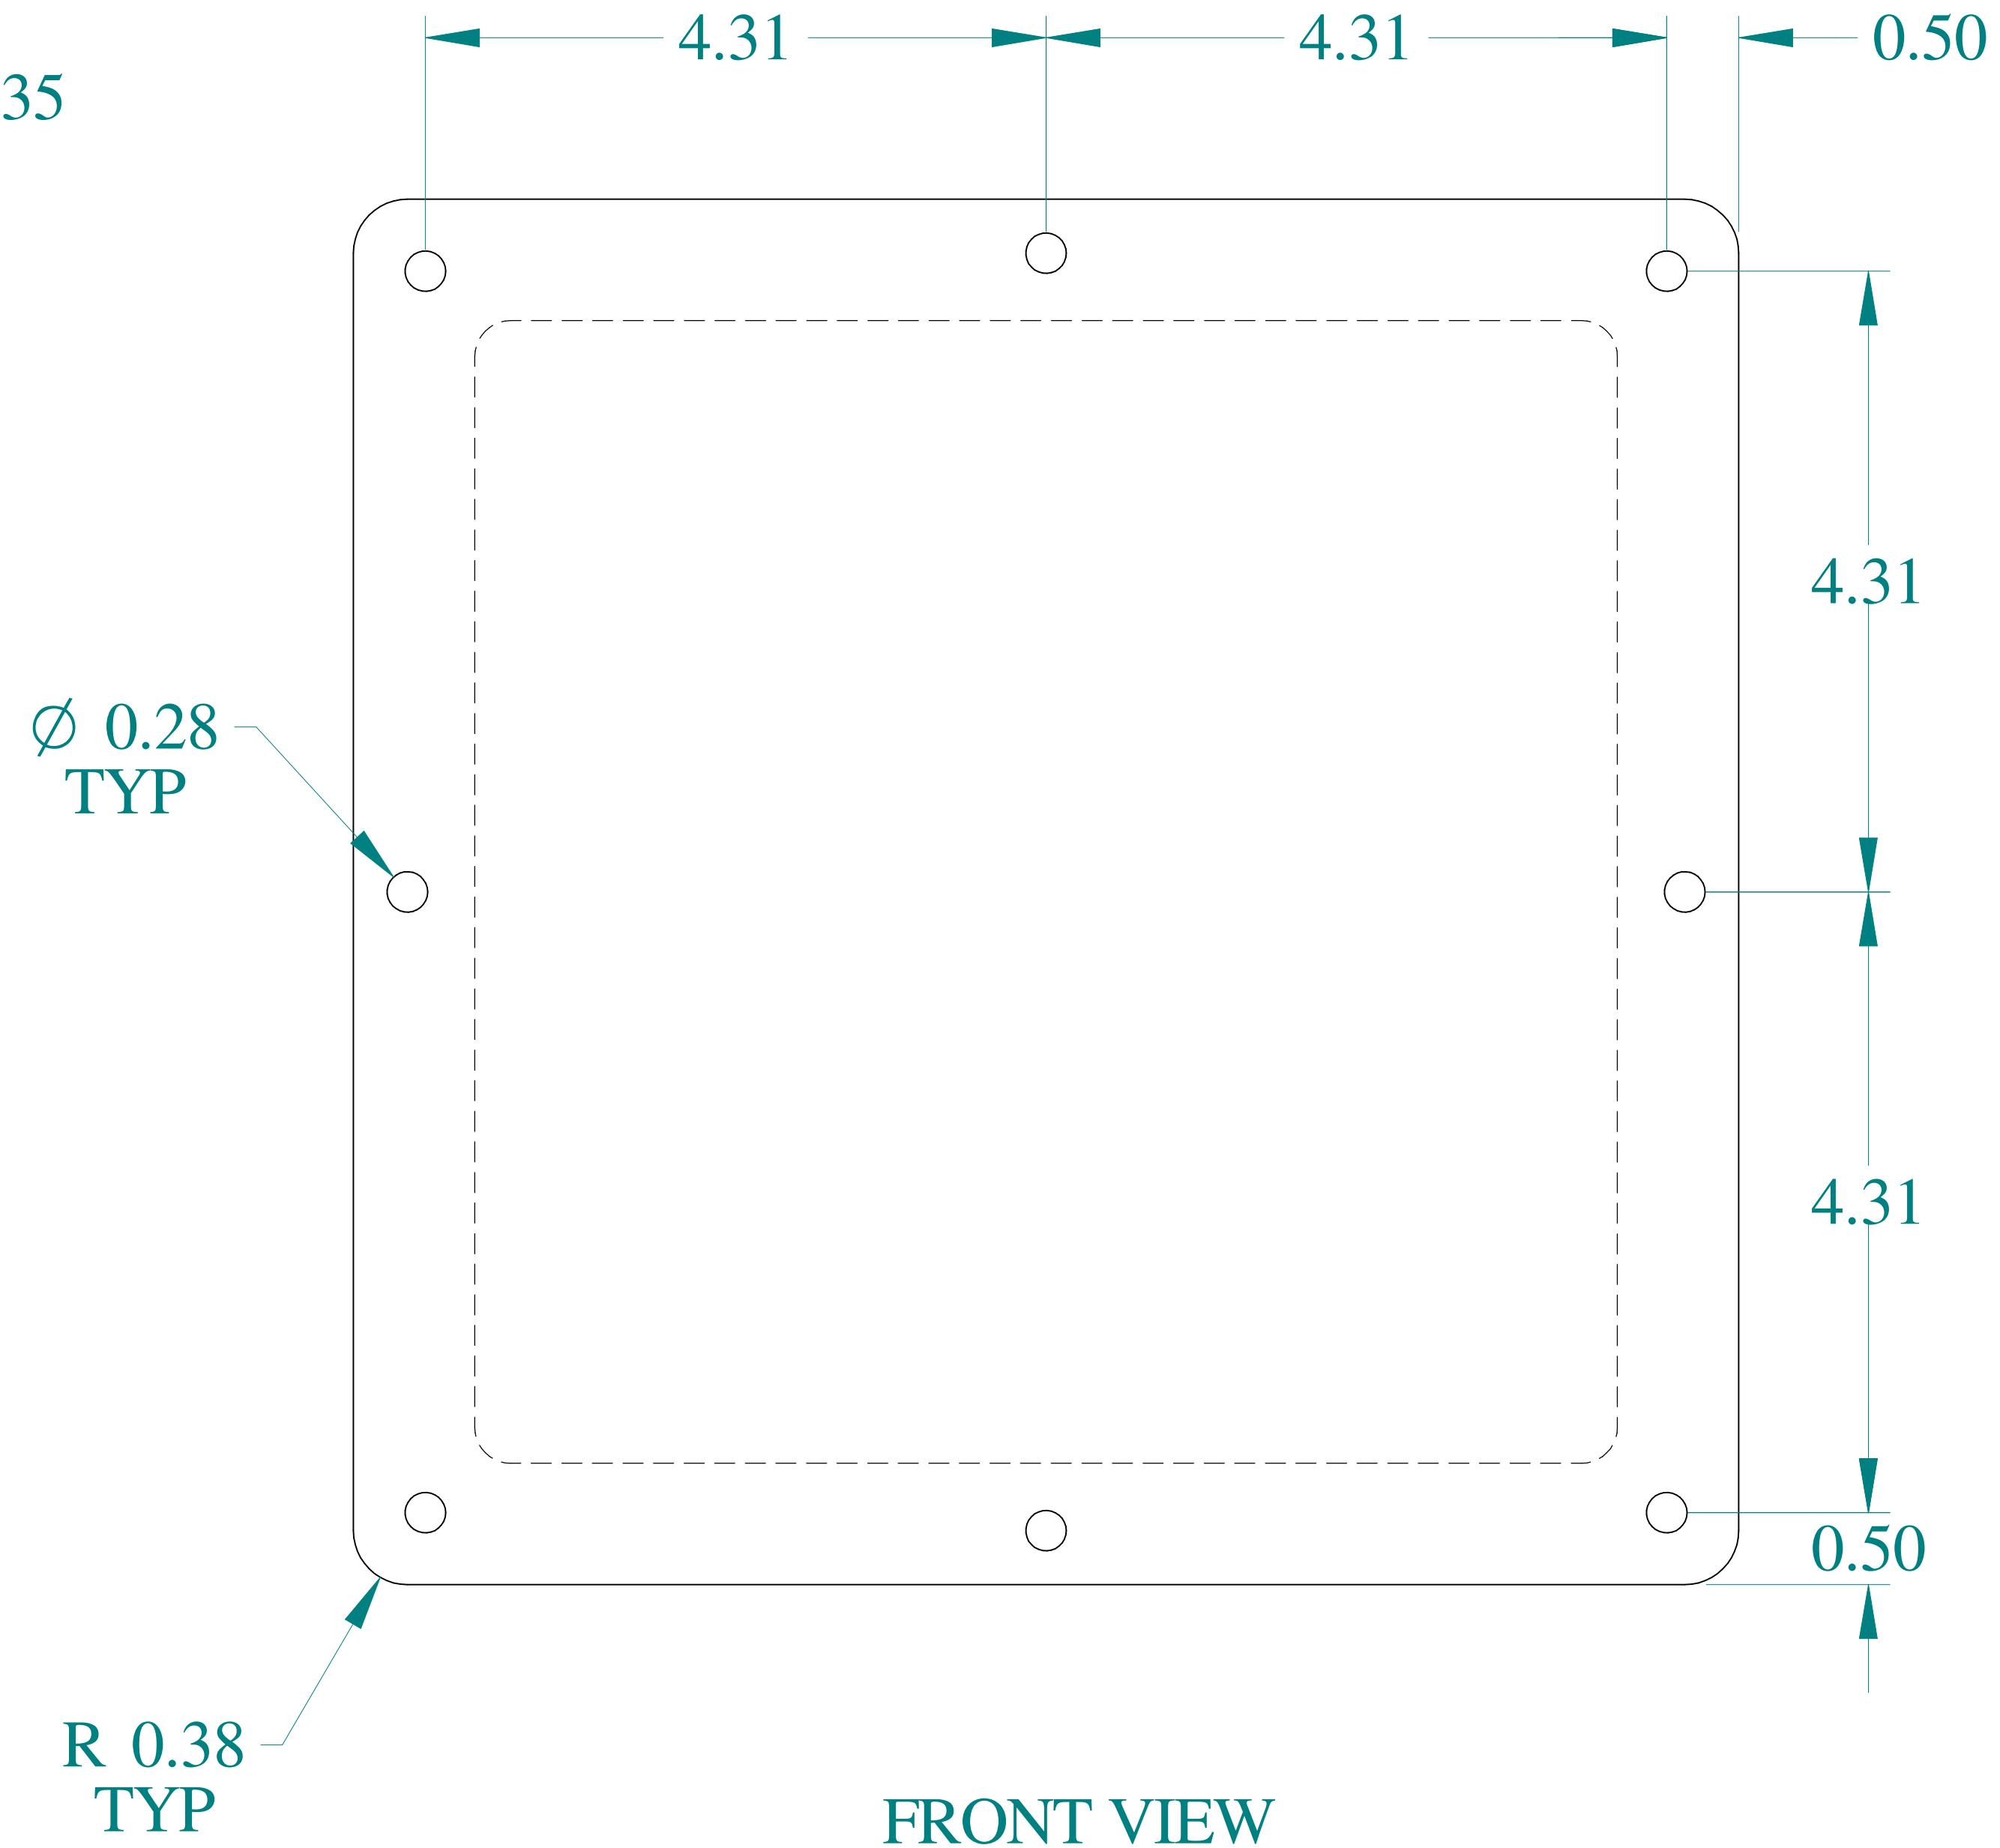

TOP VIEW

SIDE VIEW

FRONT VIEW

SIDE VIEW

ISOMETRIC VIEWS

Data subject to change without notice.

Part # : 1487EHSS

Date : Mar. 22, 2019