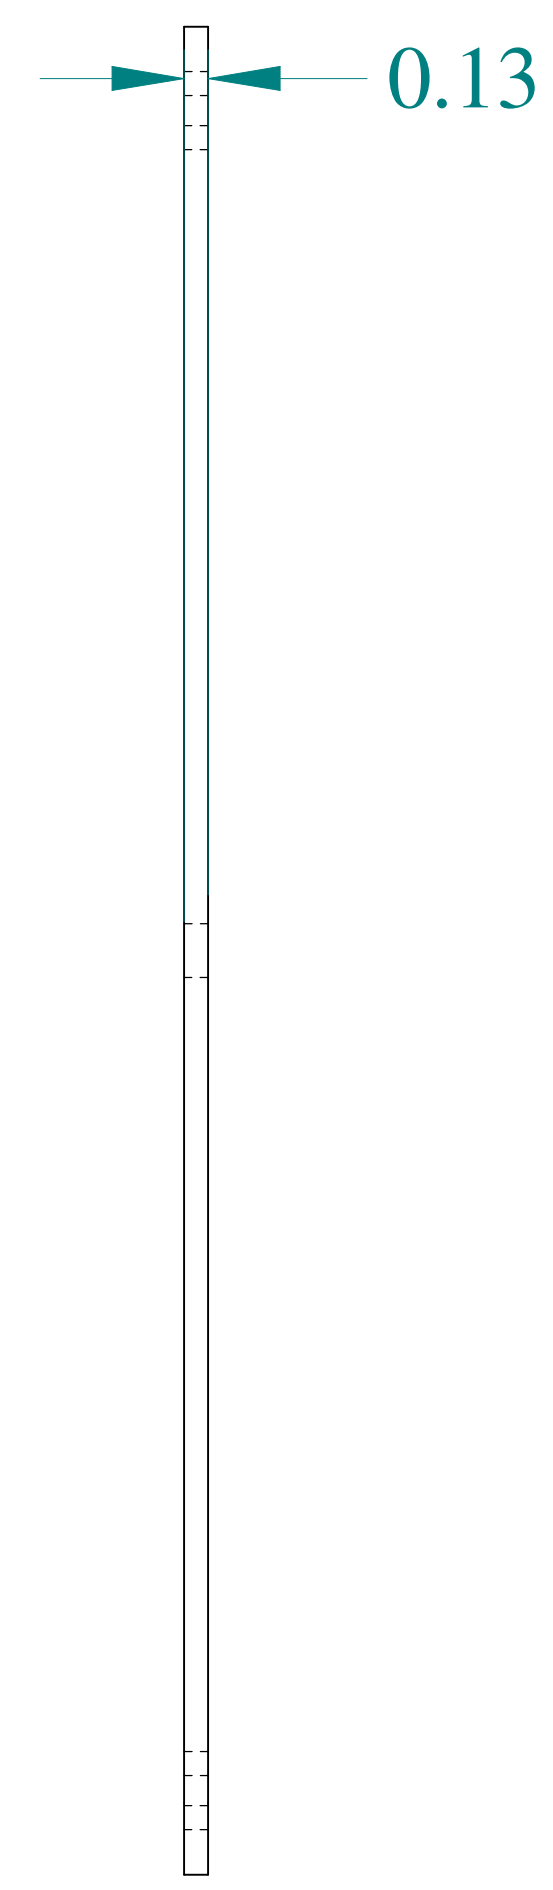

TOP VIEW

FRONT VIEW

SIDE VIEW

R 0.38
TYP

SIDE VIEW

ISOMETRIC VIEWS

**HAMMOND
MANUFACTURING®**

www.hammondmfg.com

Data subject to change without notice.

Part # : 1487EH

Date : Mar. 22, 2019

[Link:www.hammg.com/1487EH](http://www.hammg.com/1487EH)