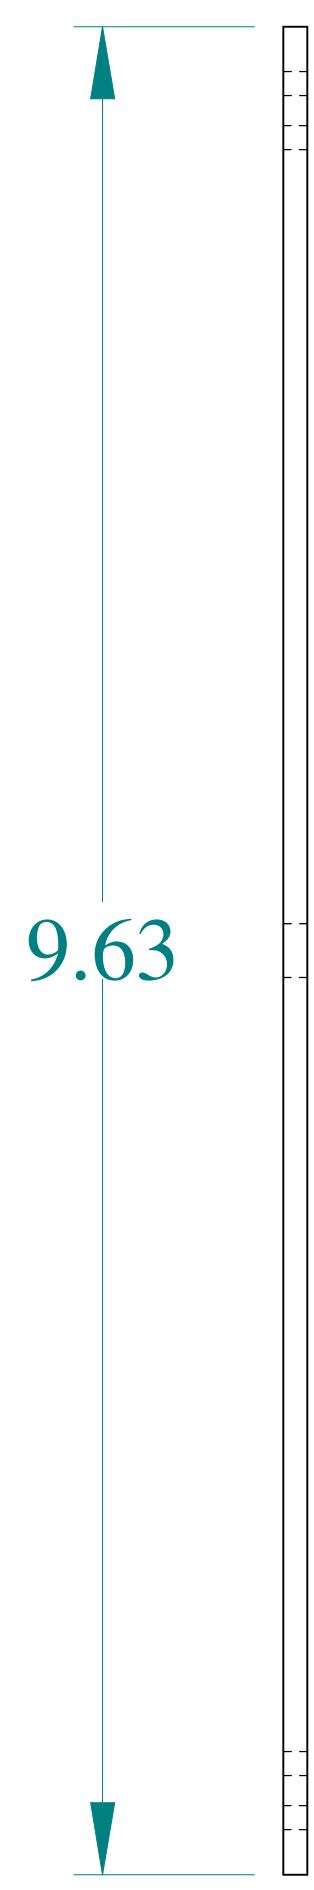

TOP VIEW

FRONT VIEW

SIDE VIEW

R 0.38
TYP

SIDE VIEW

ISOMETRIC VIEWS

**HAMMOND
MANUFACTURING®**

www.hammondmfg.com

Data subject to change without notice.

Part # : 1487EH

Date : Mar. 22, 2019

[Link:www.hammg.com/1487EH](http://www.hammg.com/1487EH)