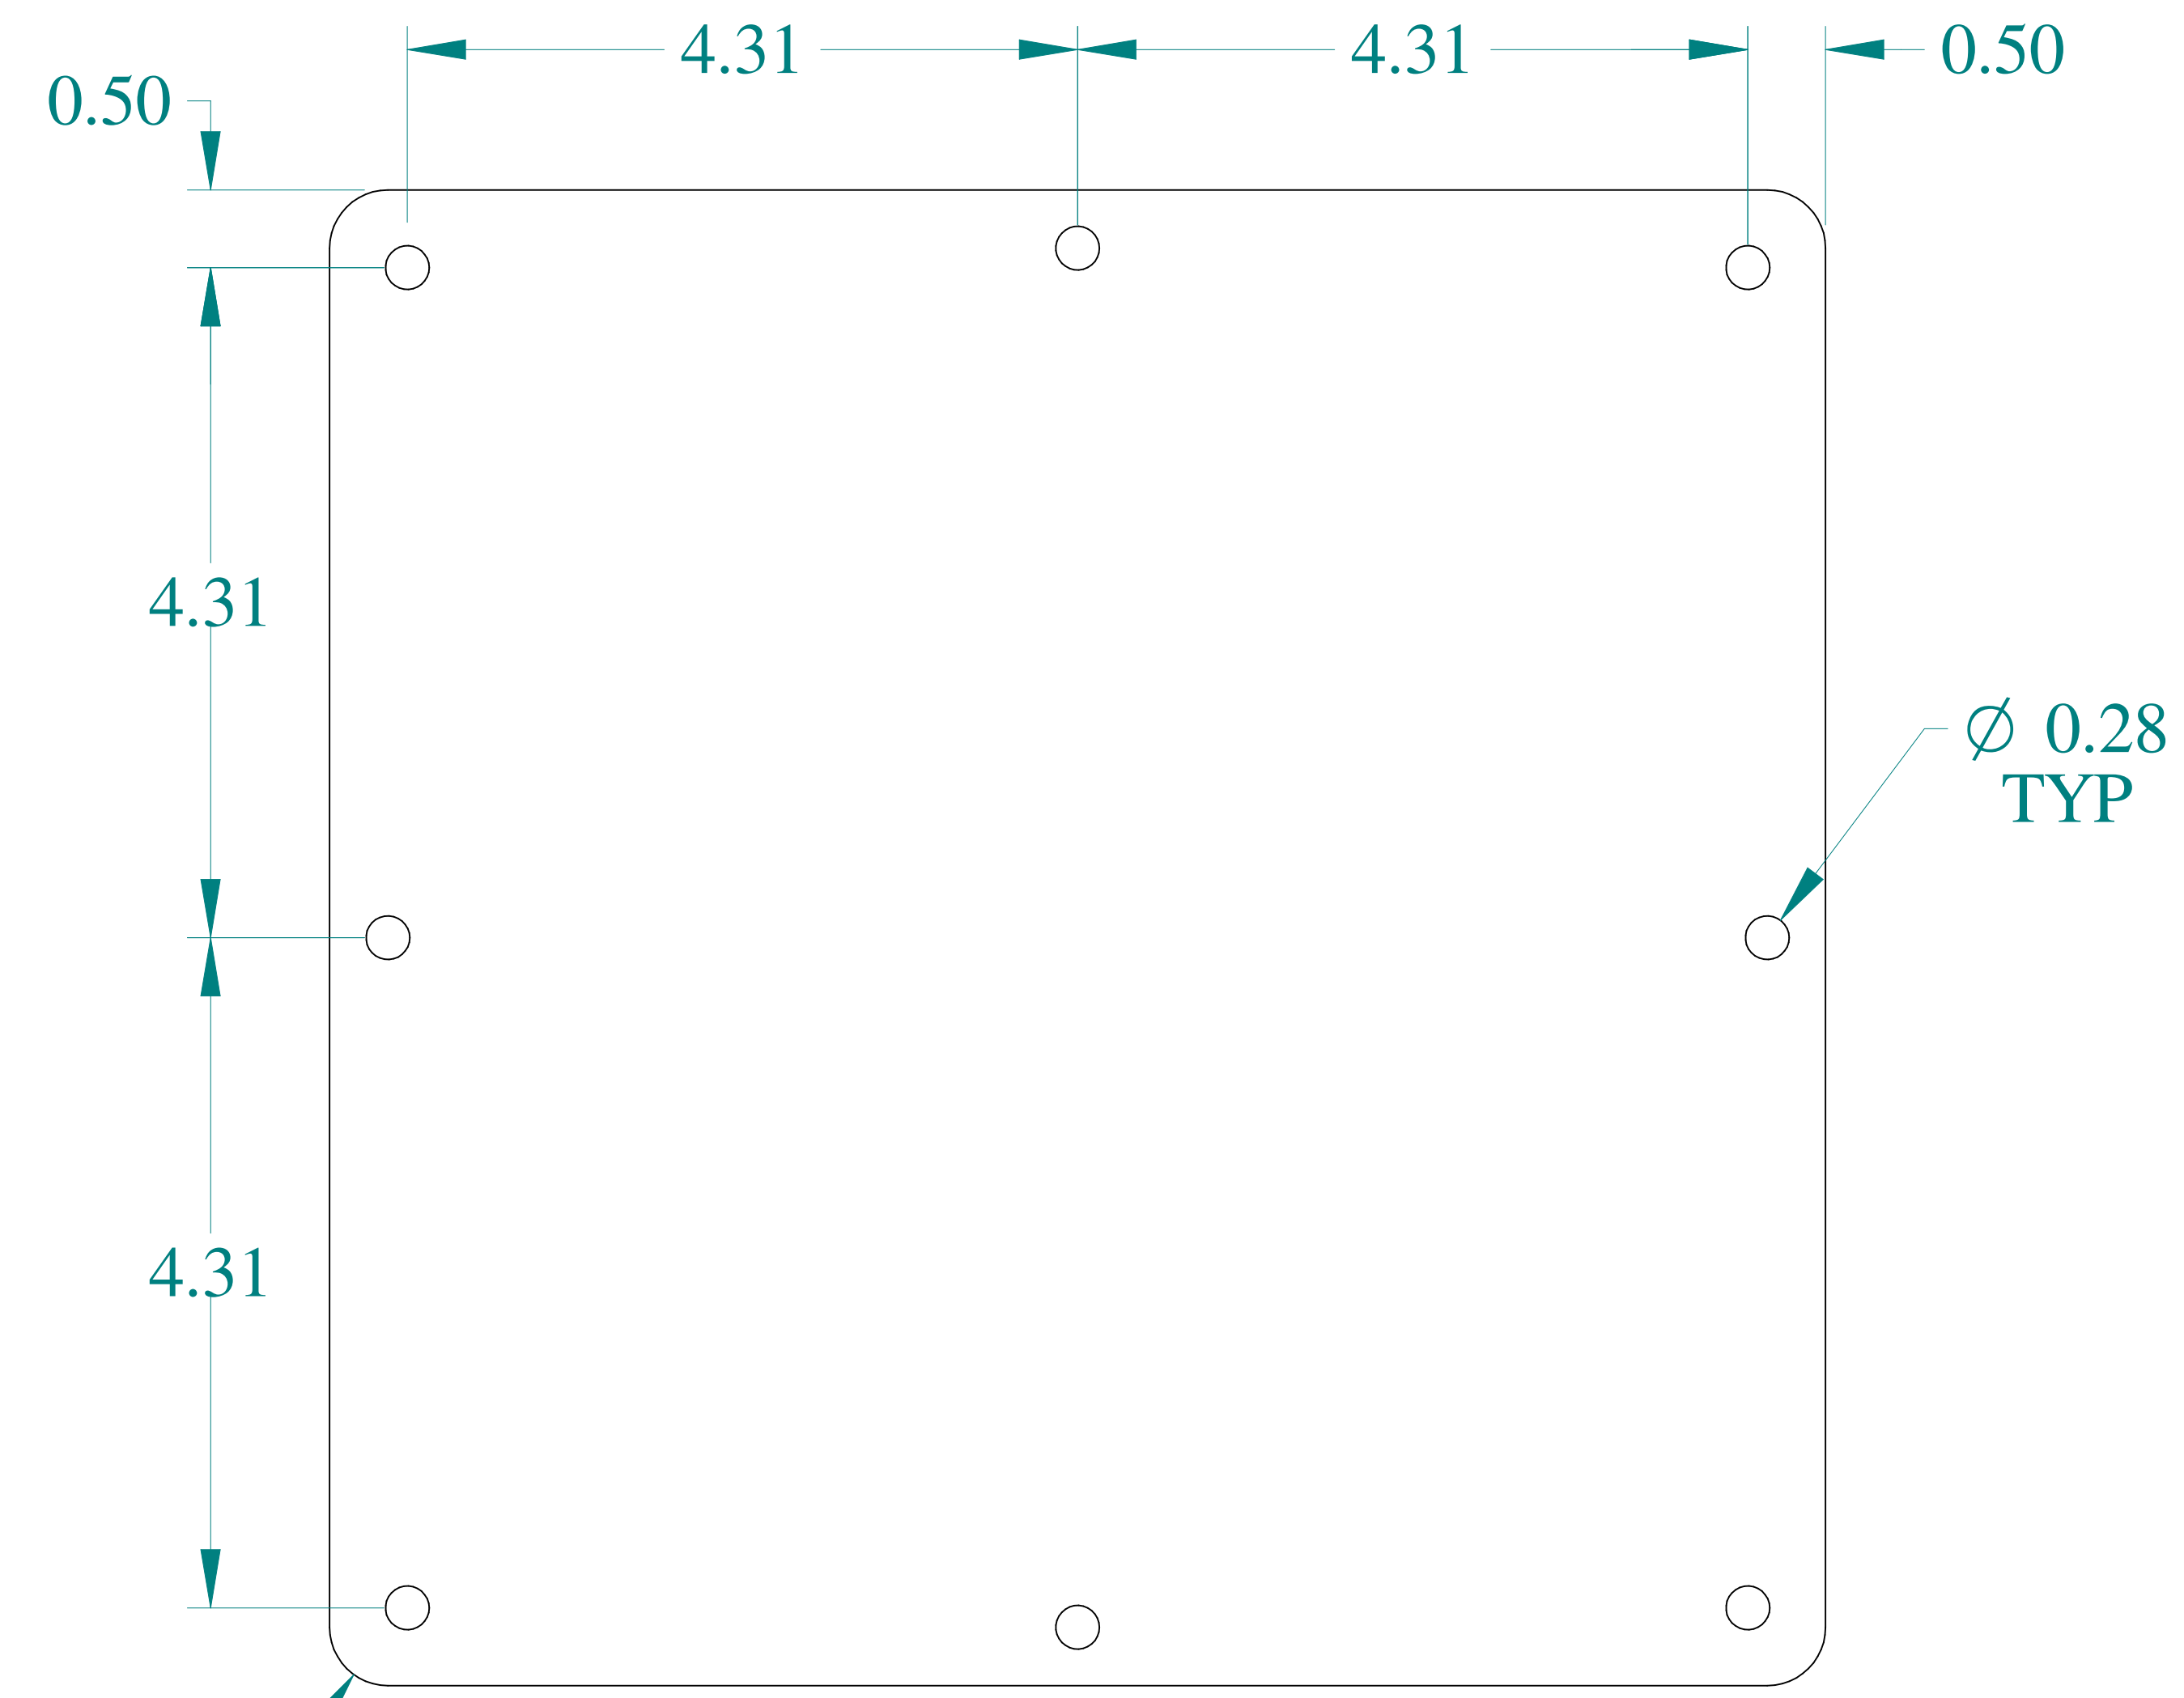

TOP VIEW

FRONT VIEW

SIDE VIEW

R 0.38
TYP

SIDE VIEW

ISOMETRIC VIEWS

**HAMMOND
MANUFACTURING®**

www.hammondmfg.com