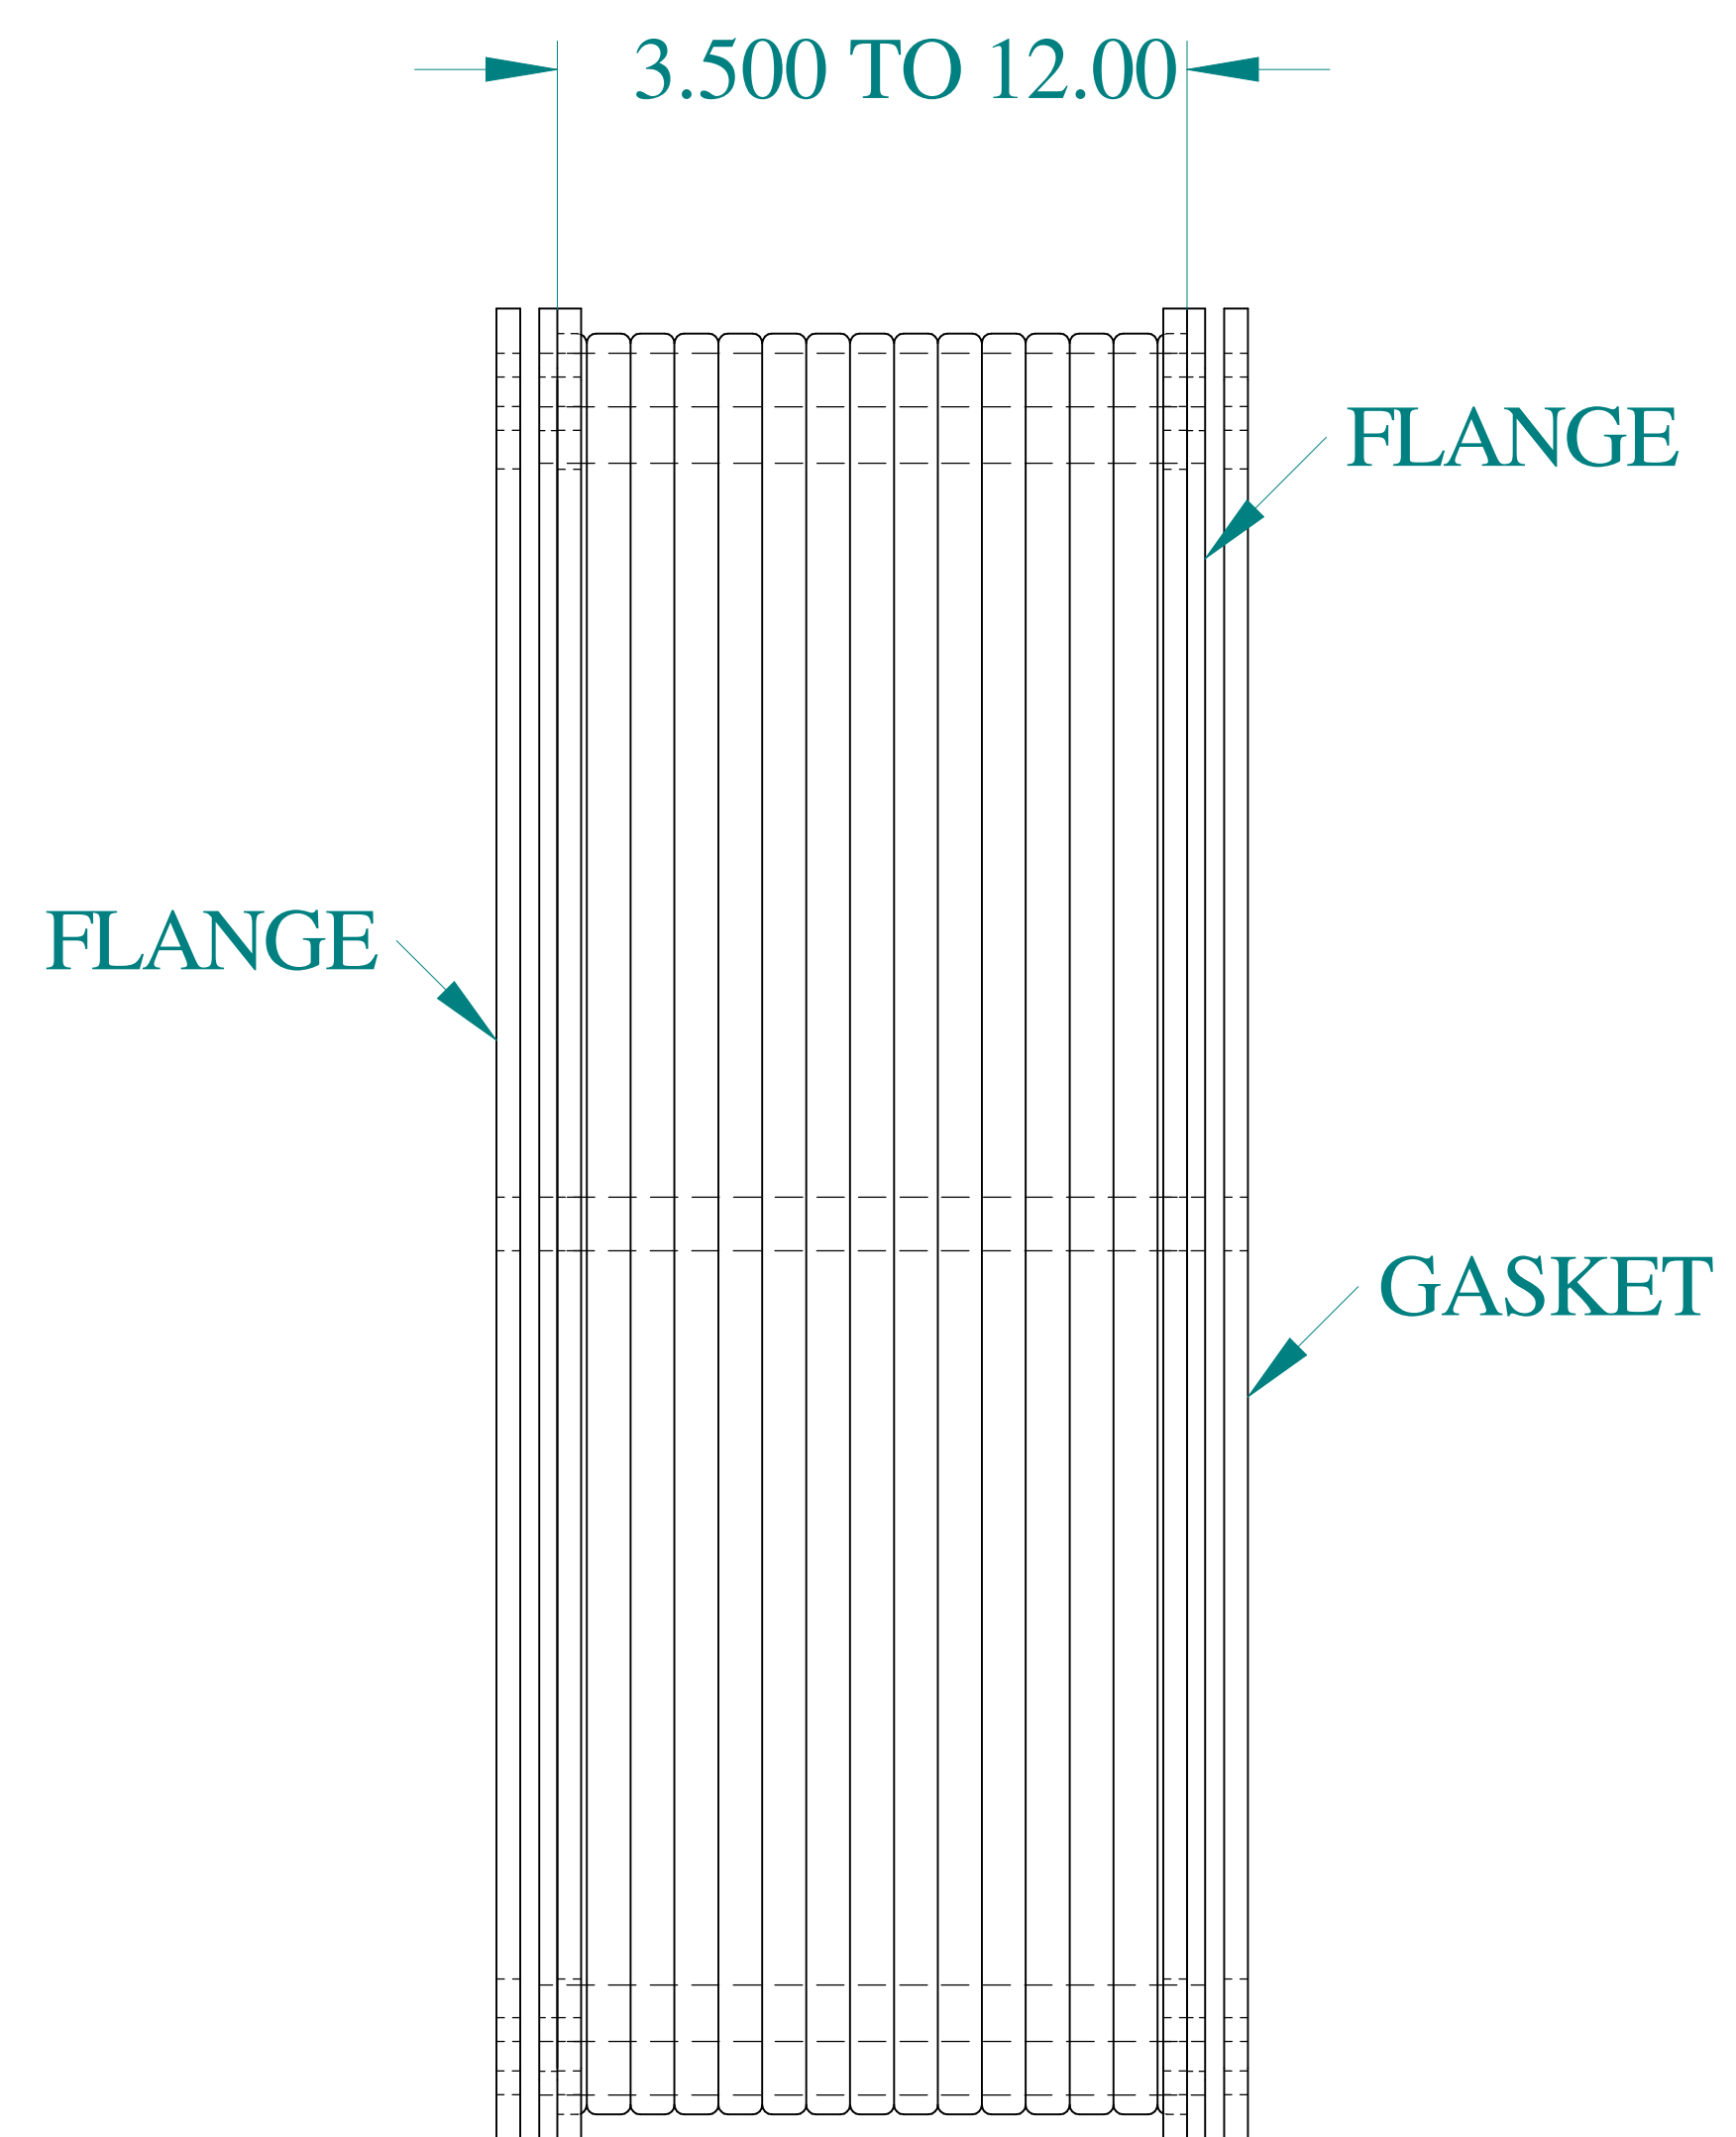

TOP VIEW

ISOMETRIC VIEWS

SIDE VIEW

FRONT VIEW

SIDE VIEW

HAMMOND
MANUFACTURING®

www.hammondmfg.com

Data subject to change without notice.

Part # : 1487EFFSS

Date : Mar. 22, 2019

Link: www.hammg.com/1487EFFSS