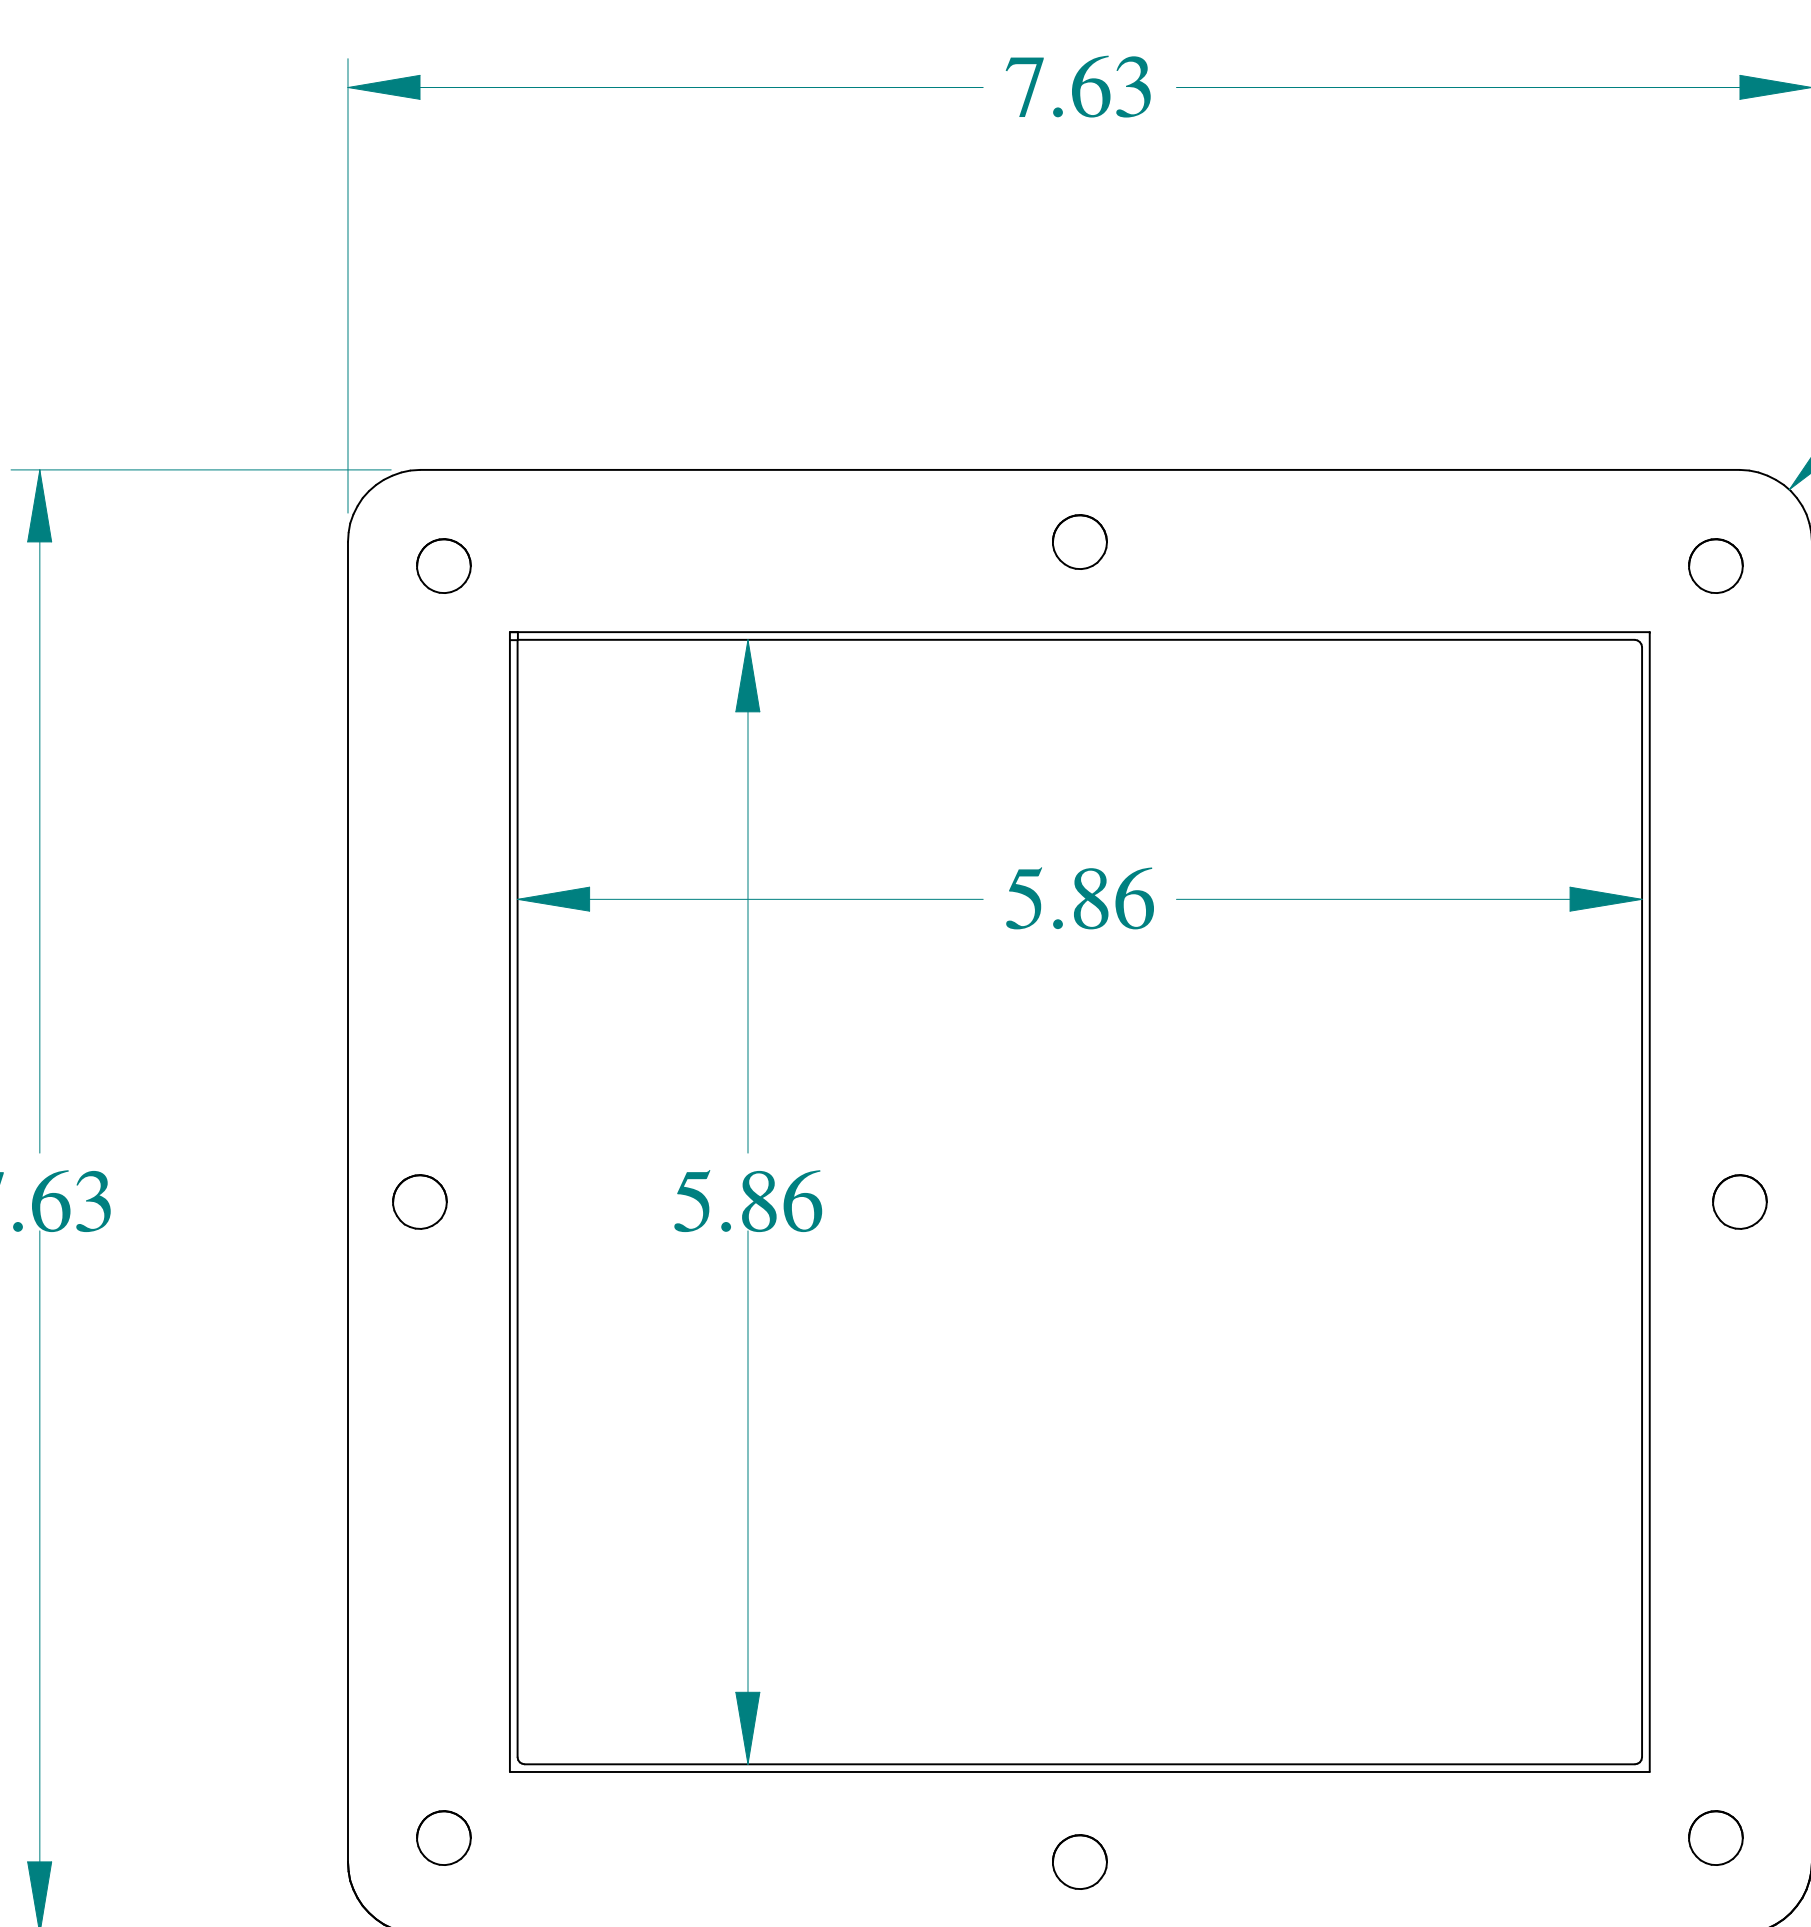

TOP VIEW

ISOMETRIC VIEWS

SIDE VIEW

R 0.38
TYP

FRONT VIEW

SIDE VIEW

BACK VIEW

BOTTOM VIEW

Data subject to change without notice.

Part # : 1487DW

Date : Mar. 23, 2019

Link: www.hammg.com/1487DW