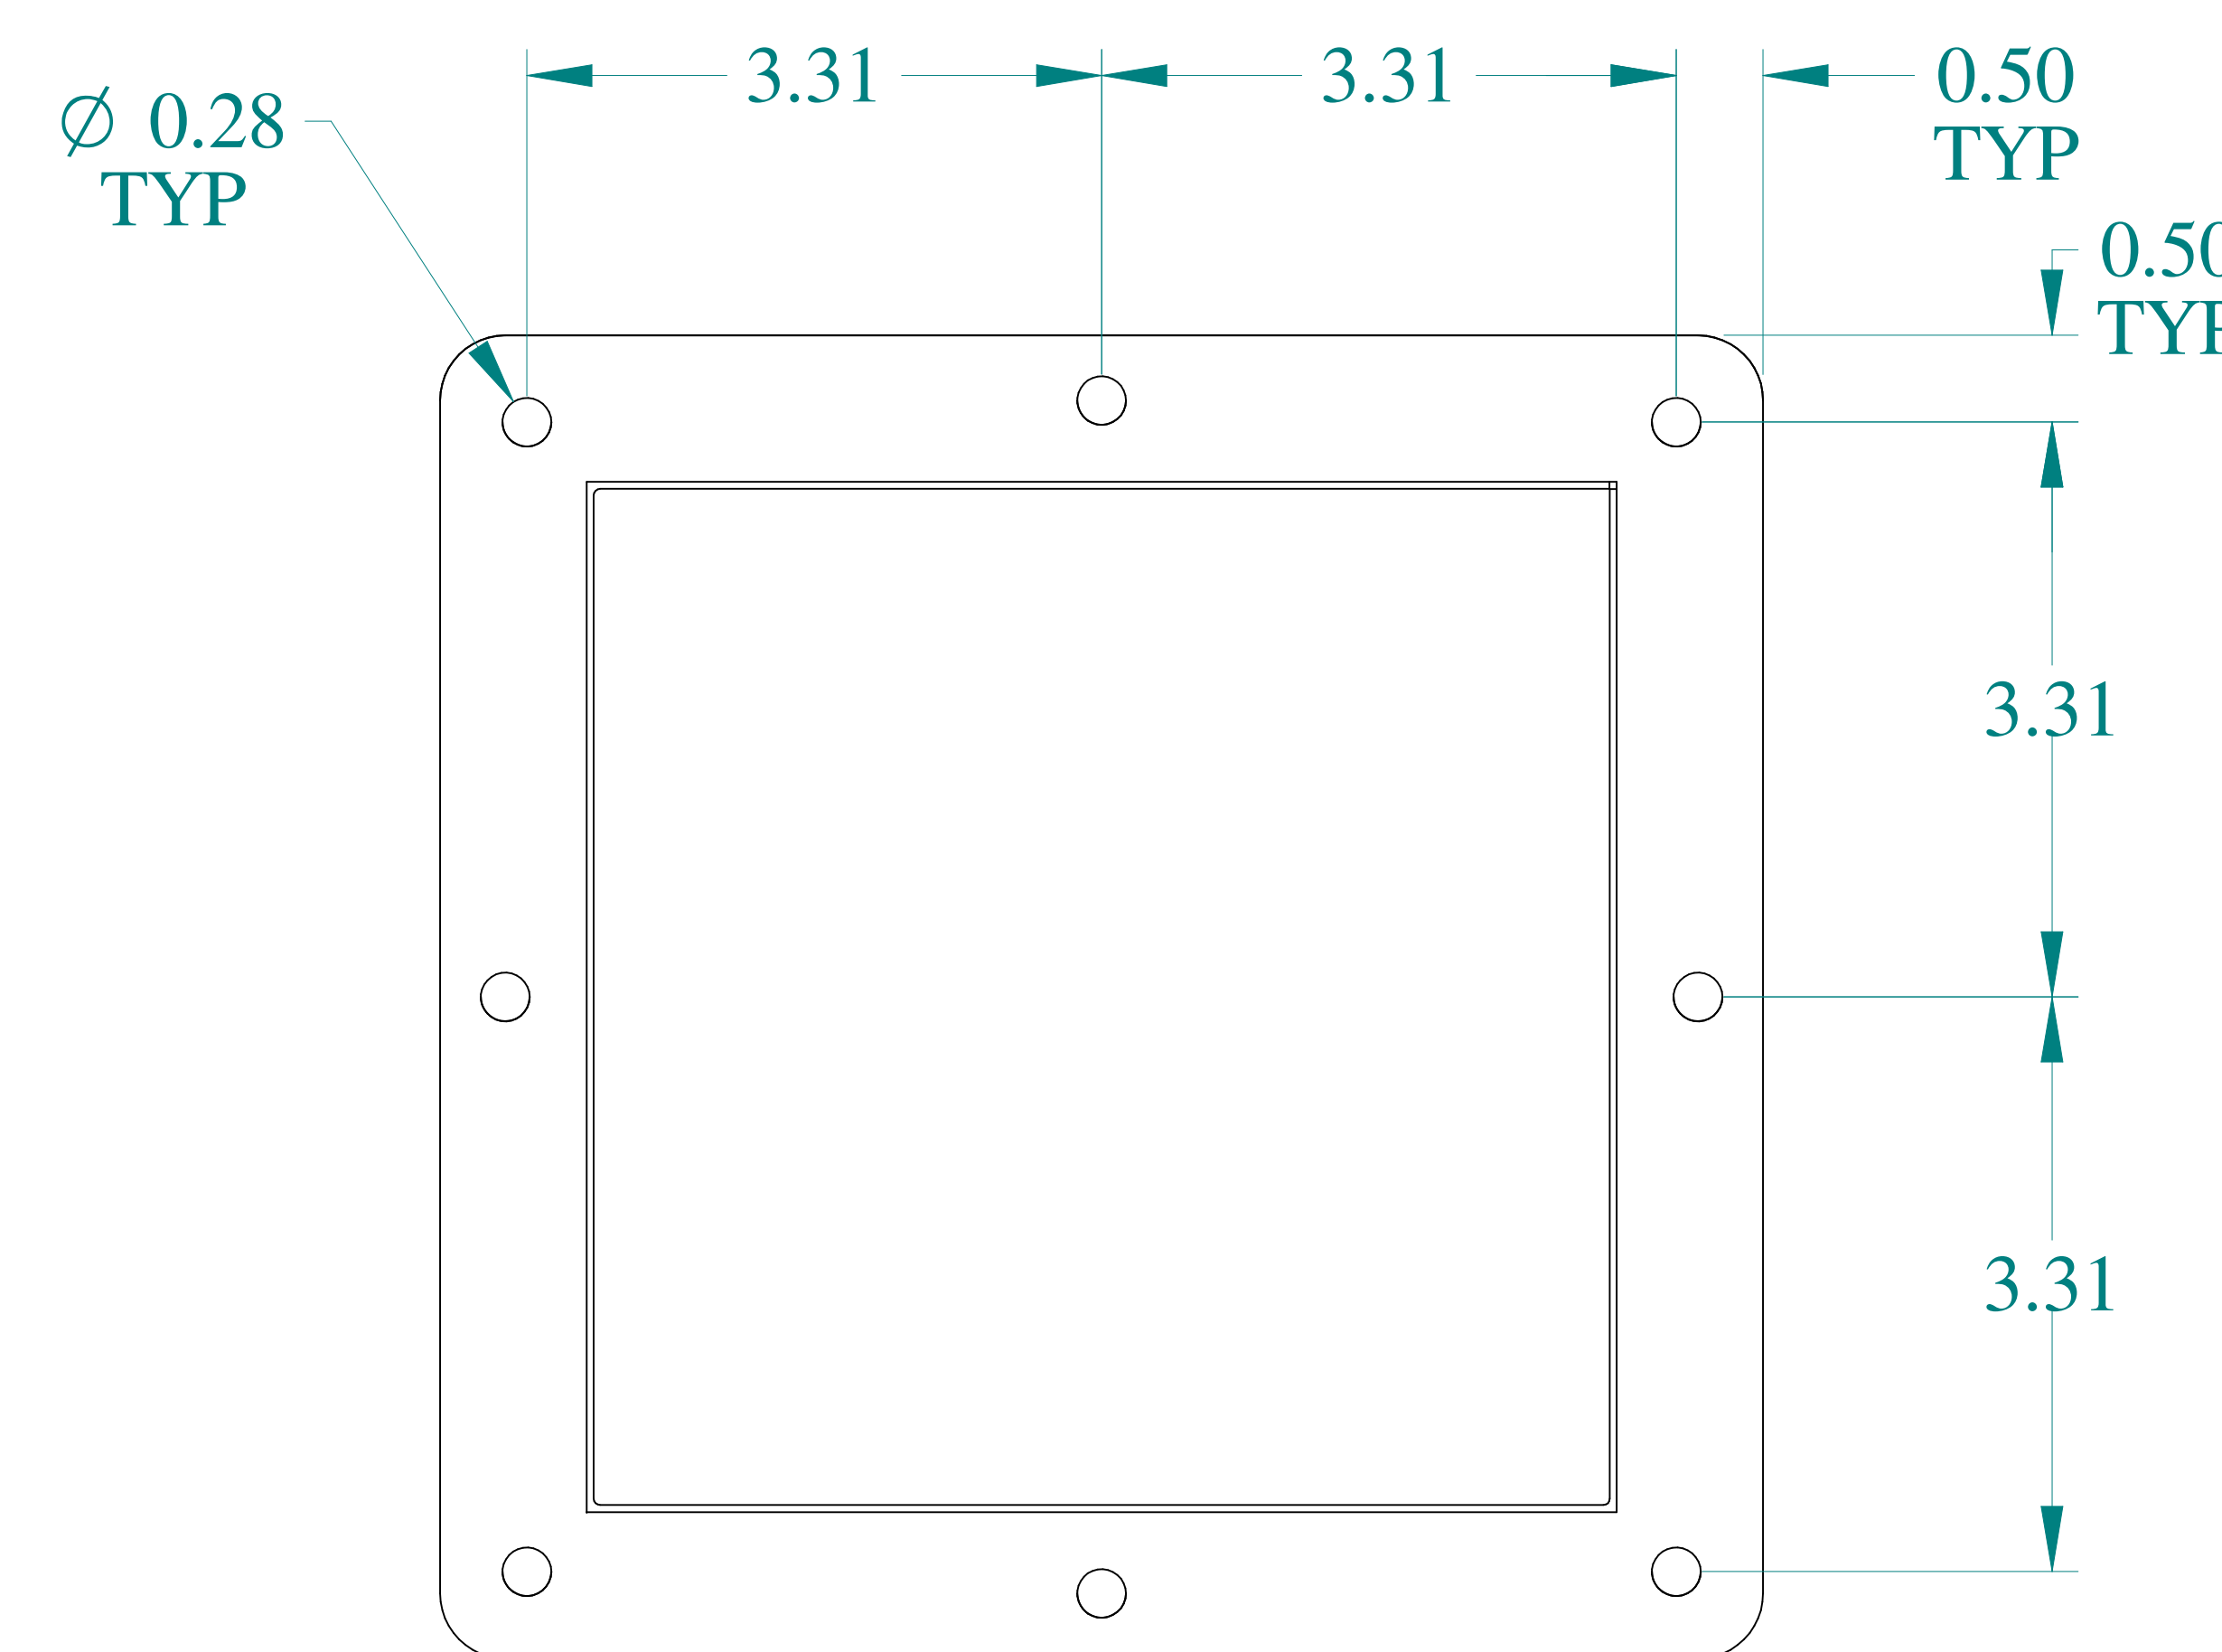

TOP VIEW

ISOMETRIC VIEWS

SIDE VIEW

R 0.38
TYP

FRONT VIEW

SIDE VIEW

BACK VIEW

BOTTOM VIEW

Data subject to change without notice.

Part # : 1487DW

Date : Mar. 23, 2019

Link: www.hammg.com/1487DW