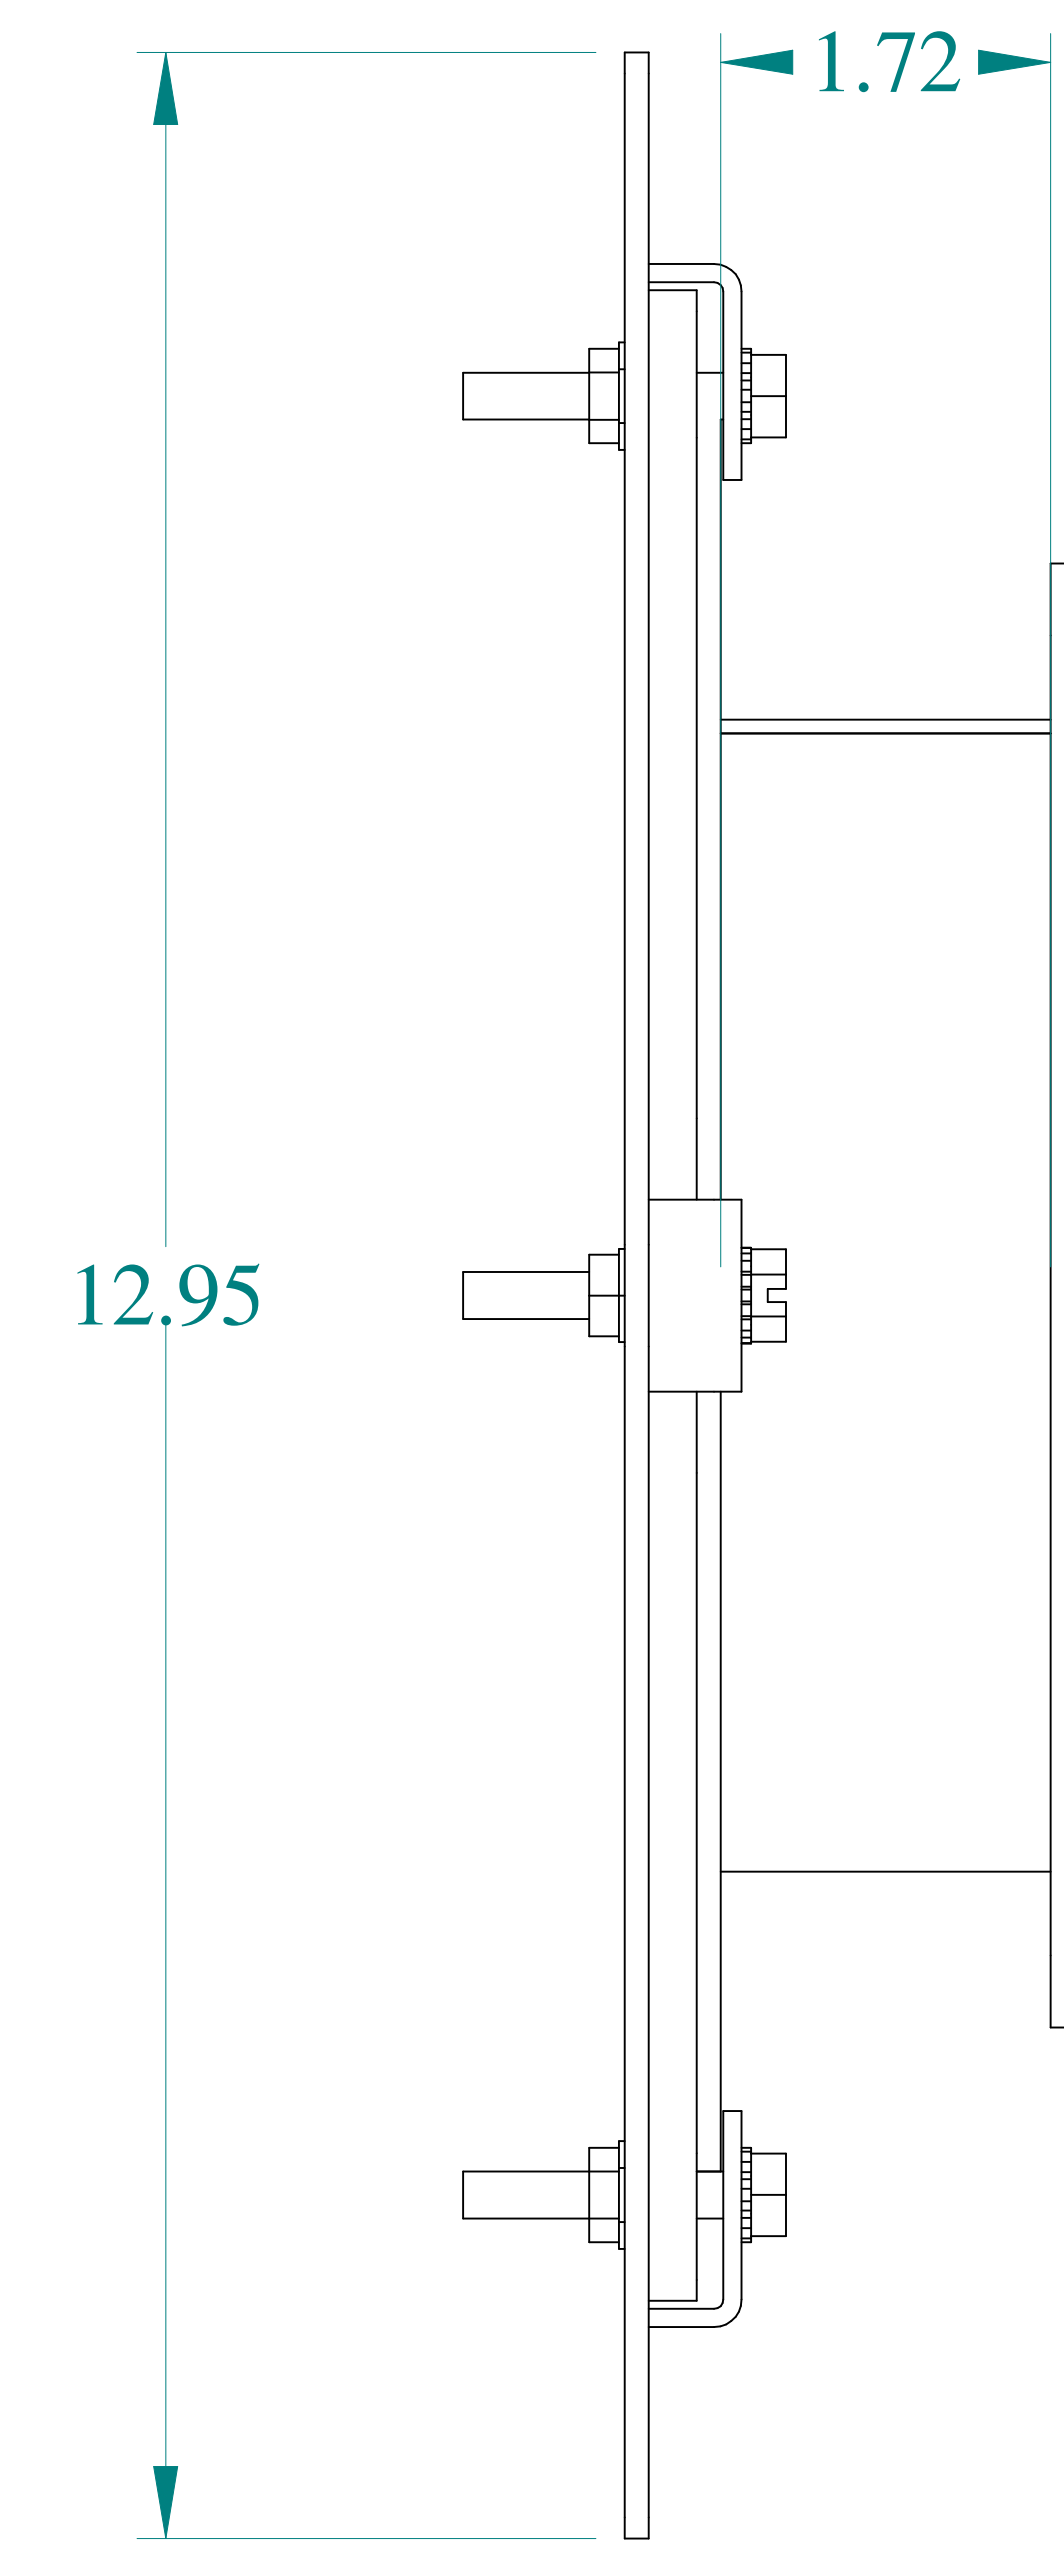

TOP VIEW

ISOMETRIC VIEWS

SIDE VIEW

FRONT VIEW

SIDE VIEW

BACK VIEW

BOTTOM VIEW

Data subject to change without notice.

Part # : 1487DV2

Date : Mar. 23, 2019

[Link:www.hammg.com/1487DV2](http://www.hammg.com/1487DV2)