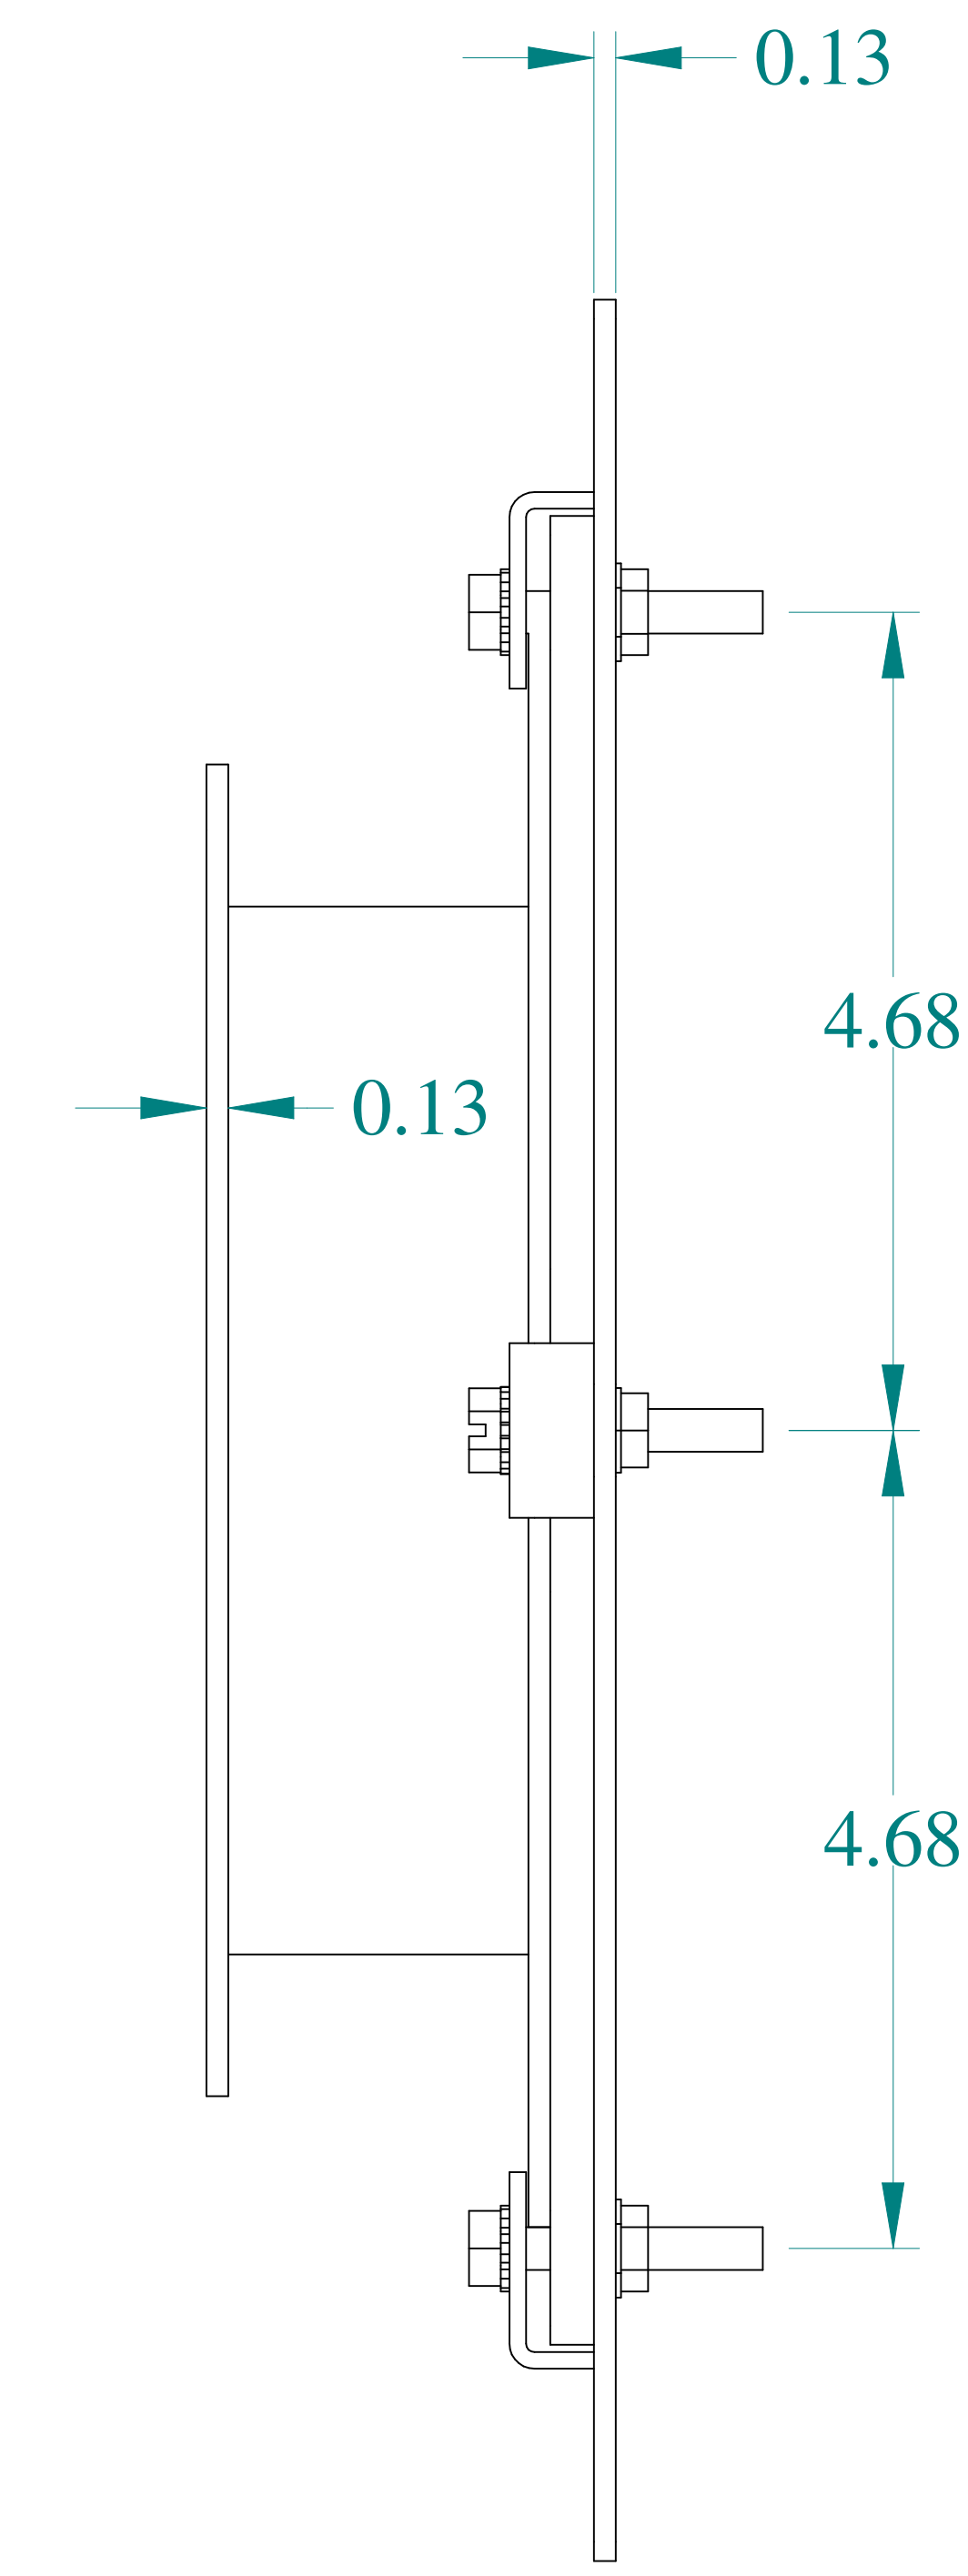

TOP VIEW

ISOMETRIC VIEWS

SIDE VIEW

FRONT VIEW

SIDE VIEW

BACK VIEW

BOTTOM VIEW

Data subject to change without notice.

Part # : 1487DV2

Date : Mar. 23, 2019

[Link:www.hammg.com/1487DV2](http://www.hammg.com/1487DV2)