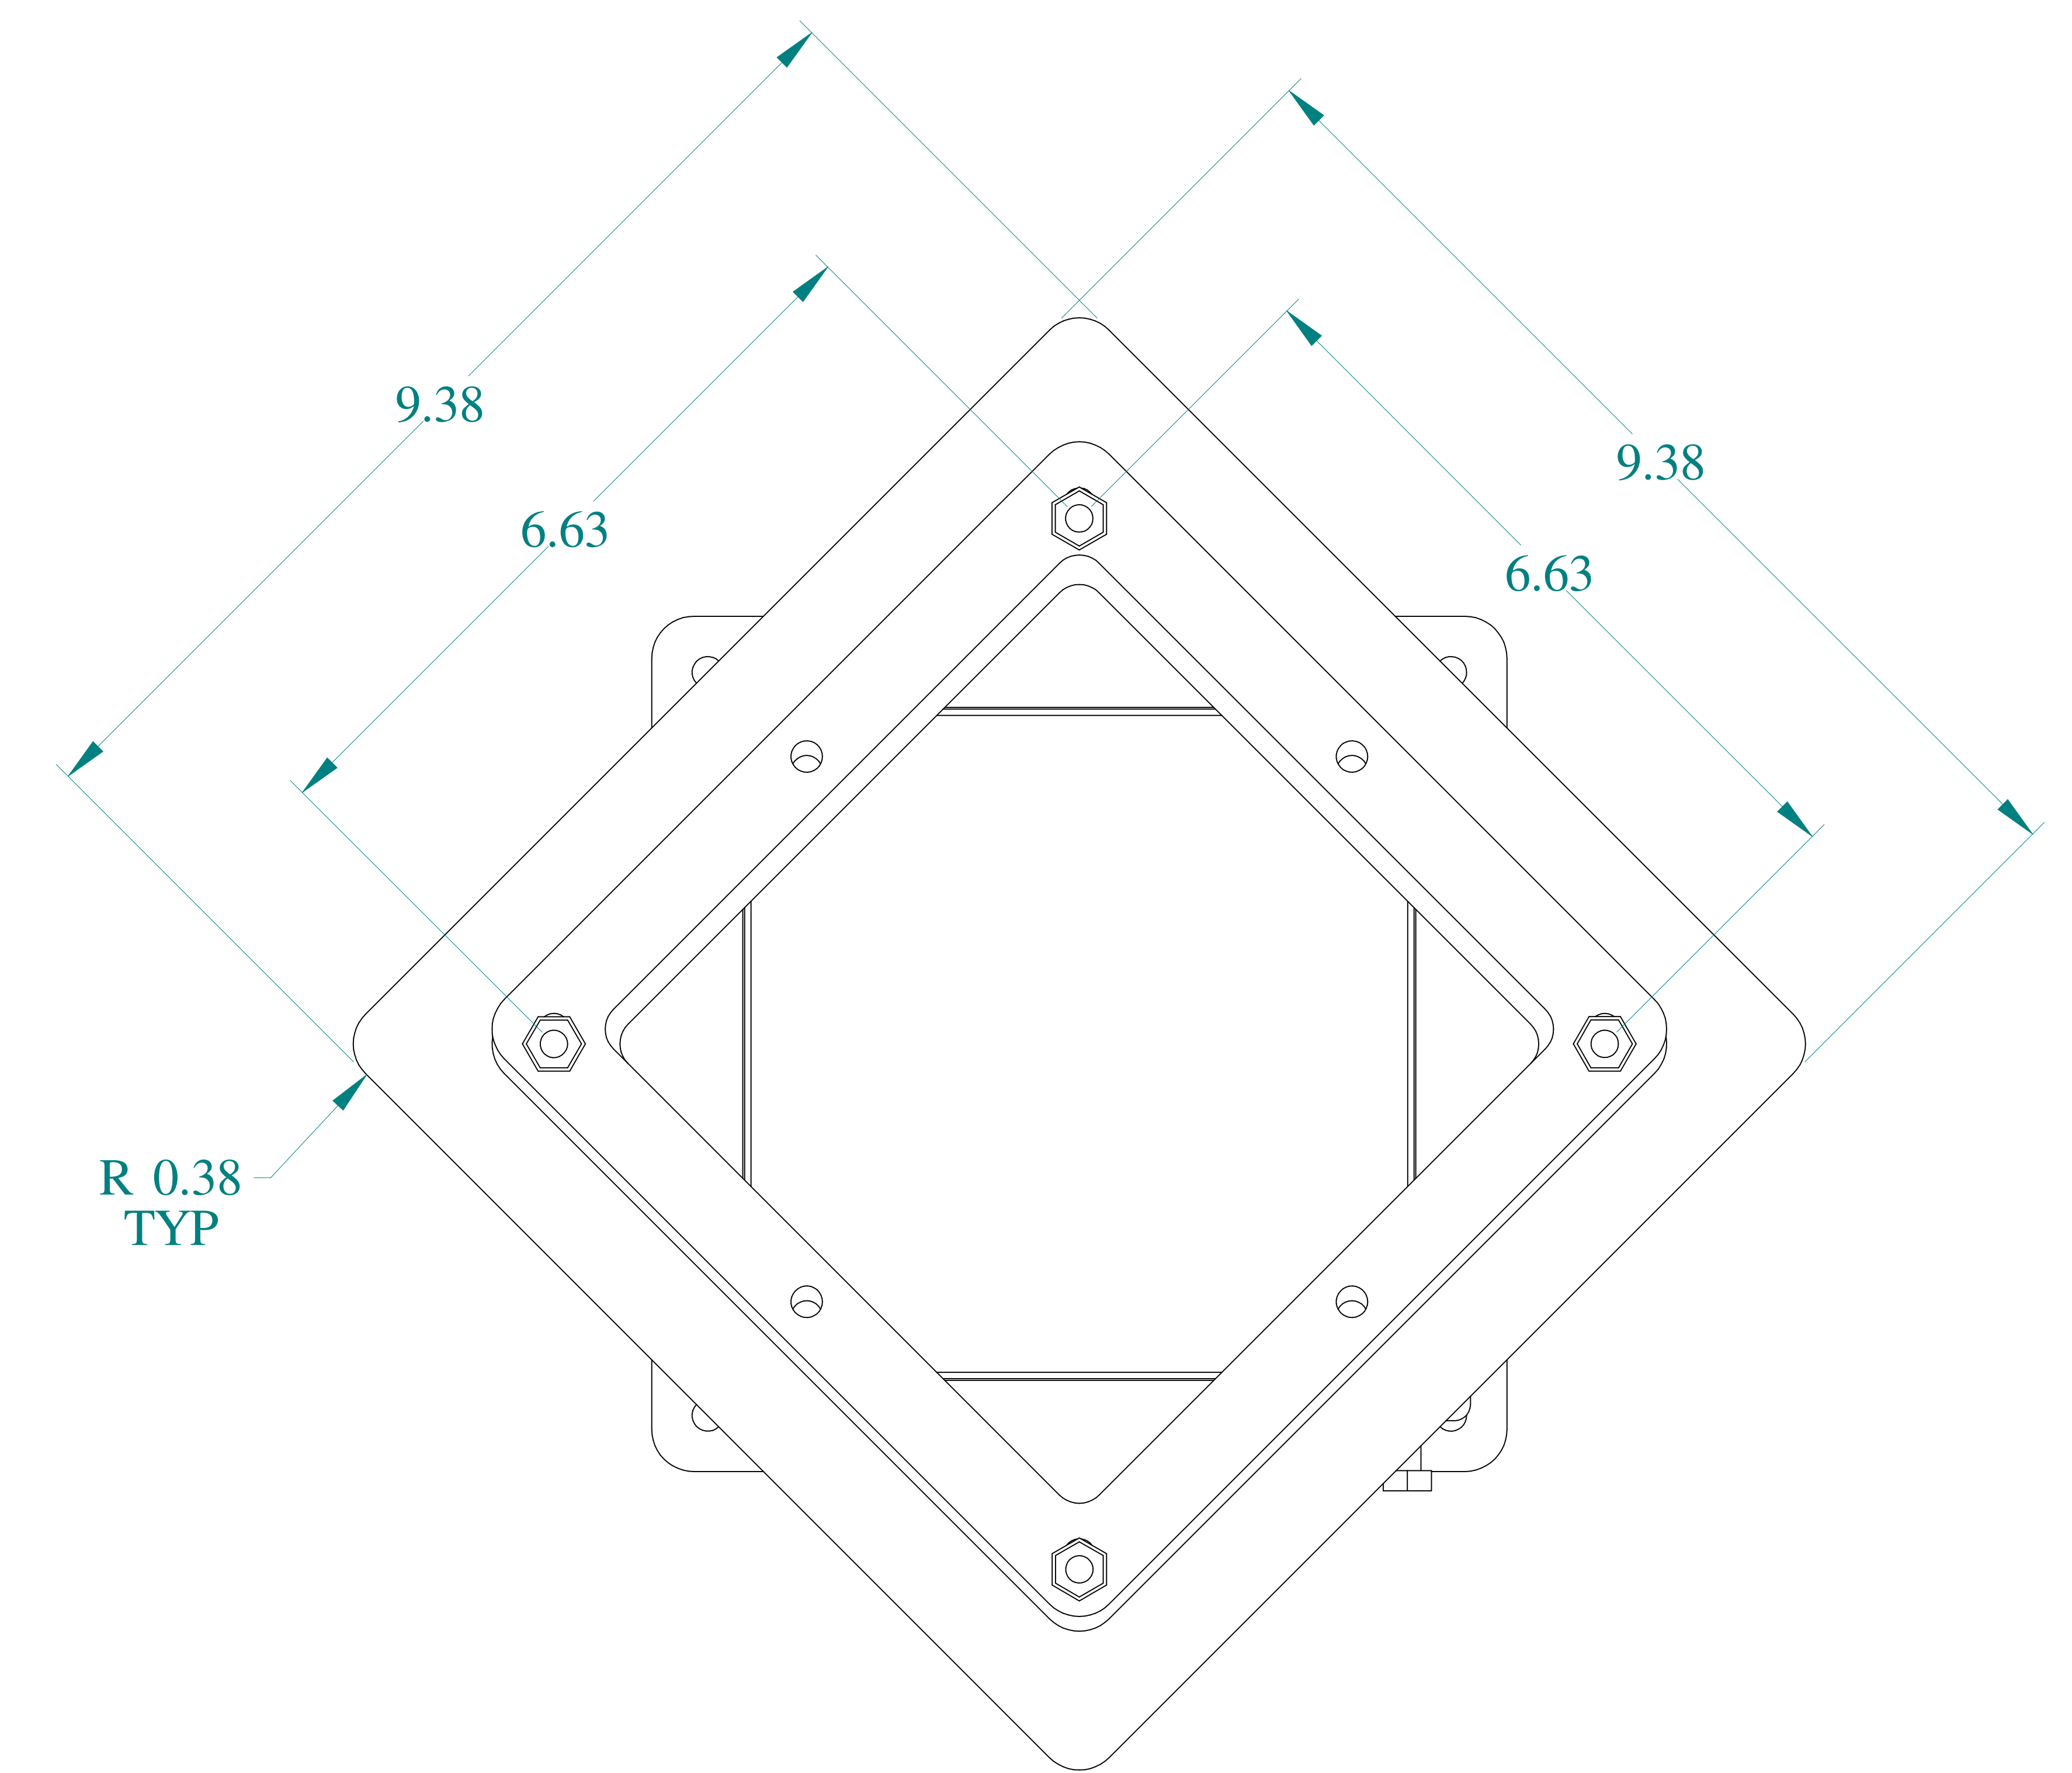

TOP VIEW

ISOMETRIC VIEWS

SIDE VIEW

FRONT VIEW

SIDE VIEW

BACK VIEW

BOTTOM VIEW

Data subject to change without notice.

Part # : 1487DV1

Date : Mar. 23, 2019

Link: [www.hammg.com/1487DV1](http://www.hammg.com/1487DV1)