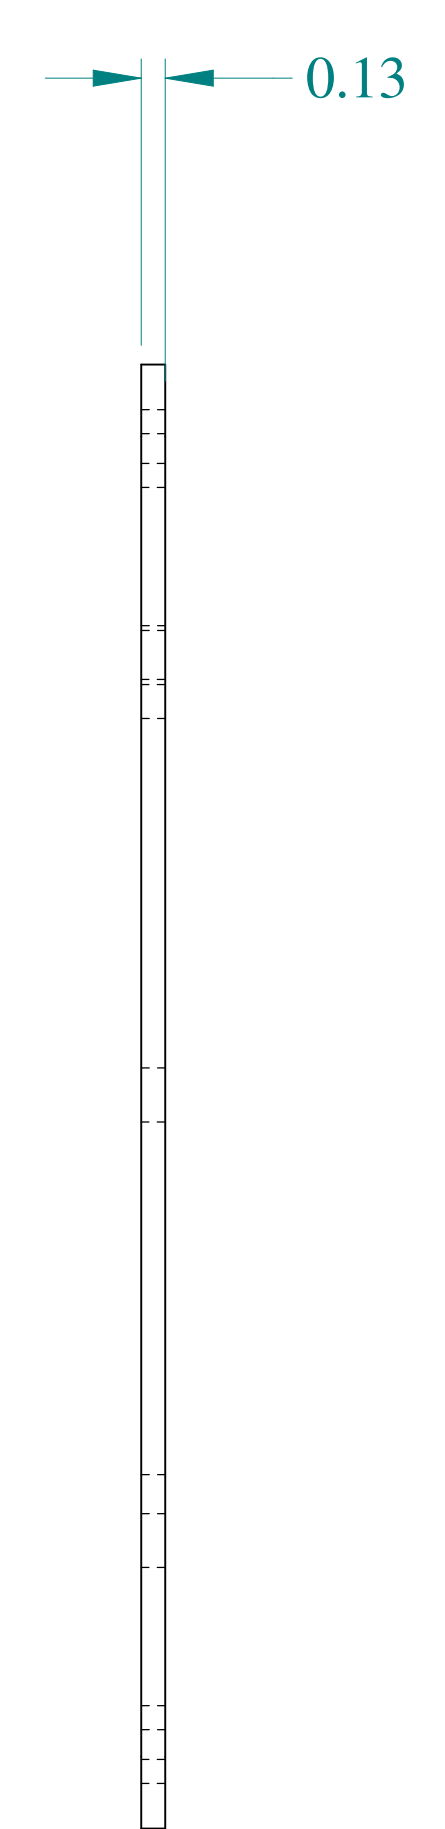

TOP VIEW

BACK VIEW

SIDE VIEW

FRONT VIEW

SIDE VIEW

ISOMETRIC VIEWS

BOTTOM VIEW

**HAMMOND MANUFACTURING®**  
 www.hammondmfg.com

Data subject to change without notice.

Part #: 1487DRC Date: Mar. 23, 2019

Link: [www.hammg.com/1487DRC](http://www.hammg.com/1487DRC)