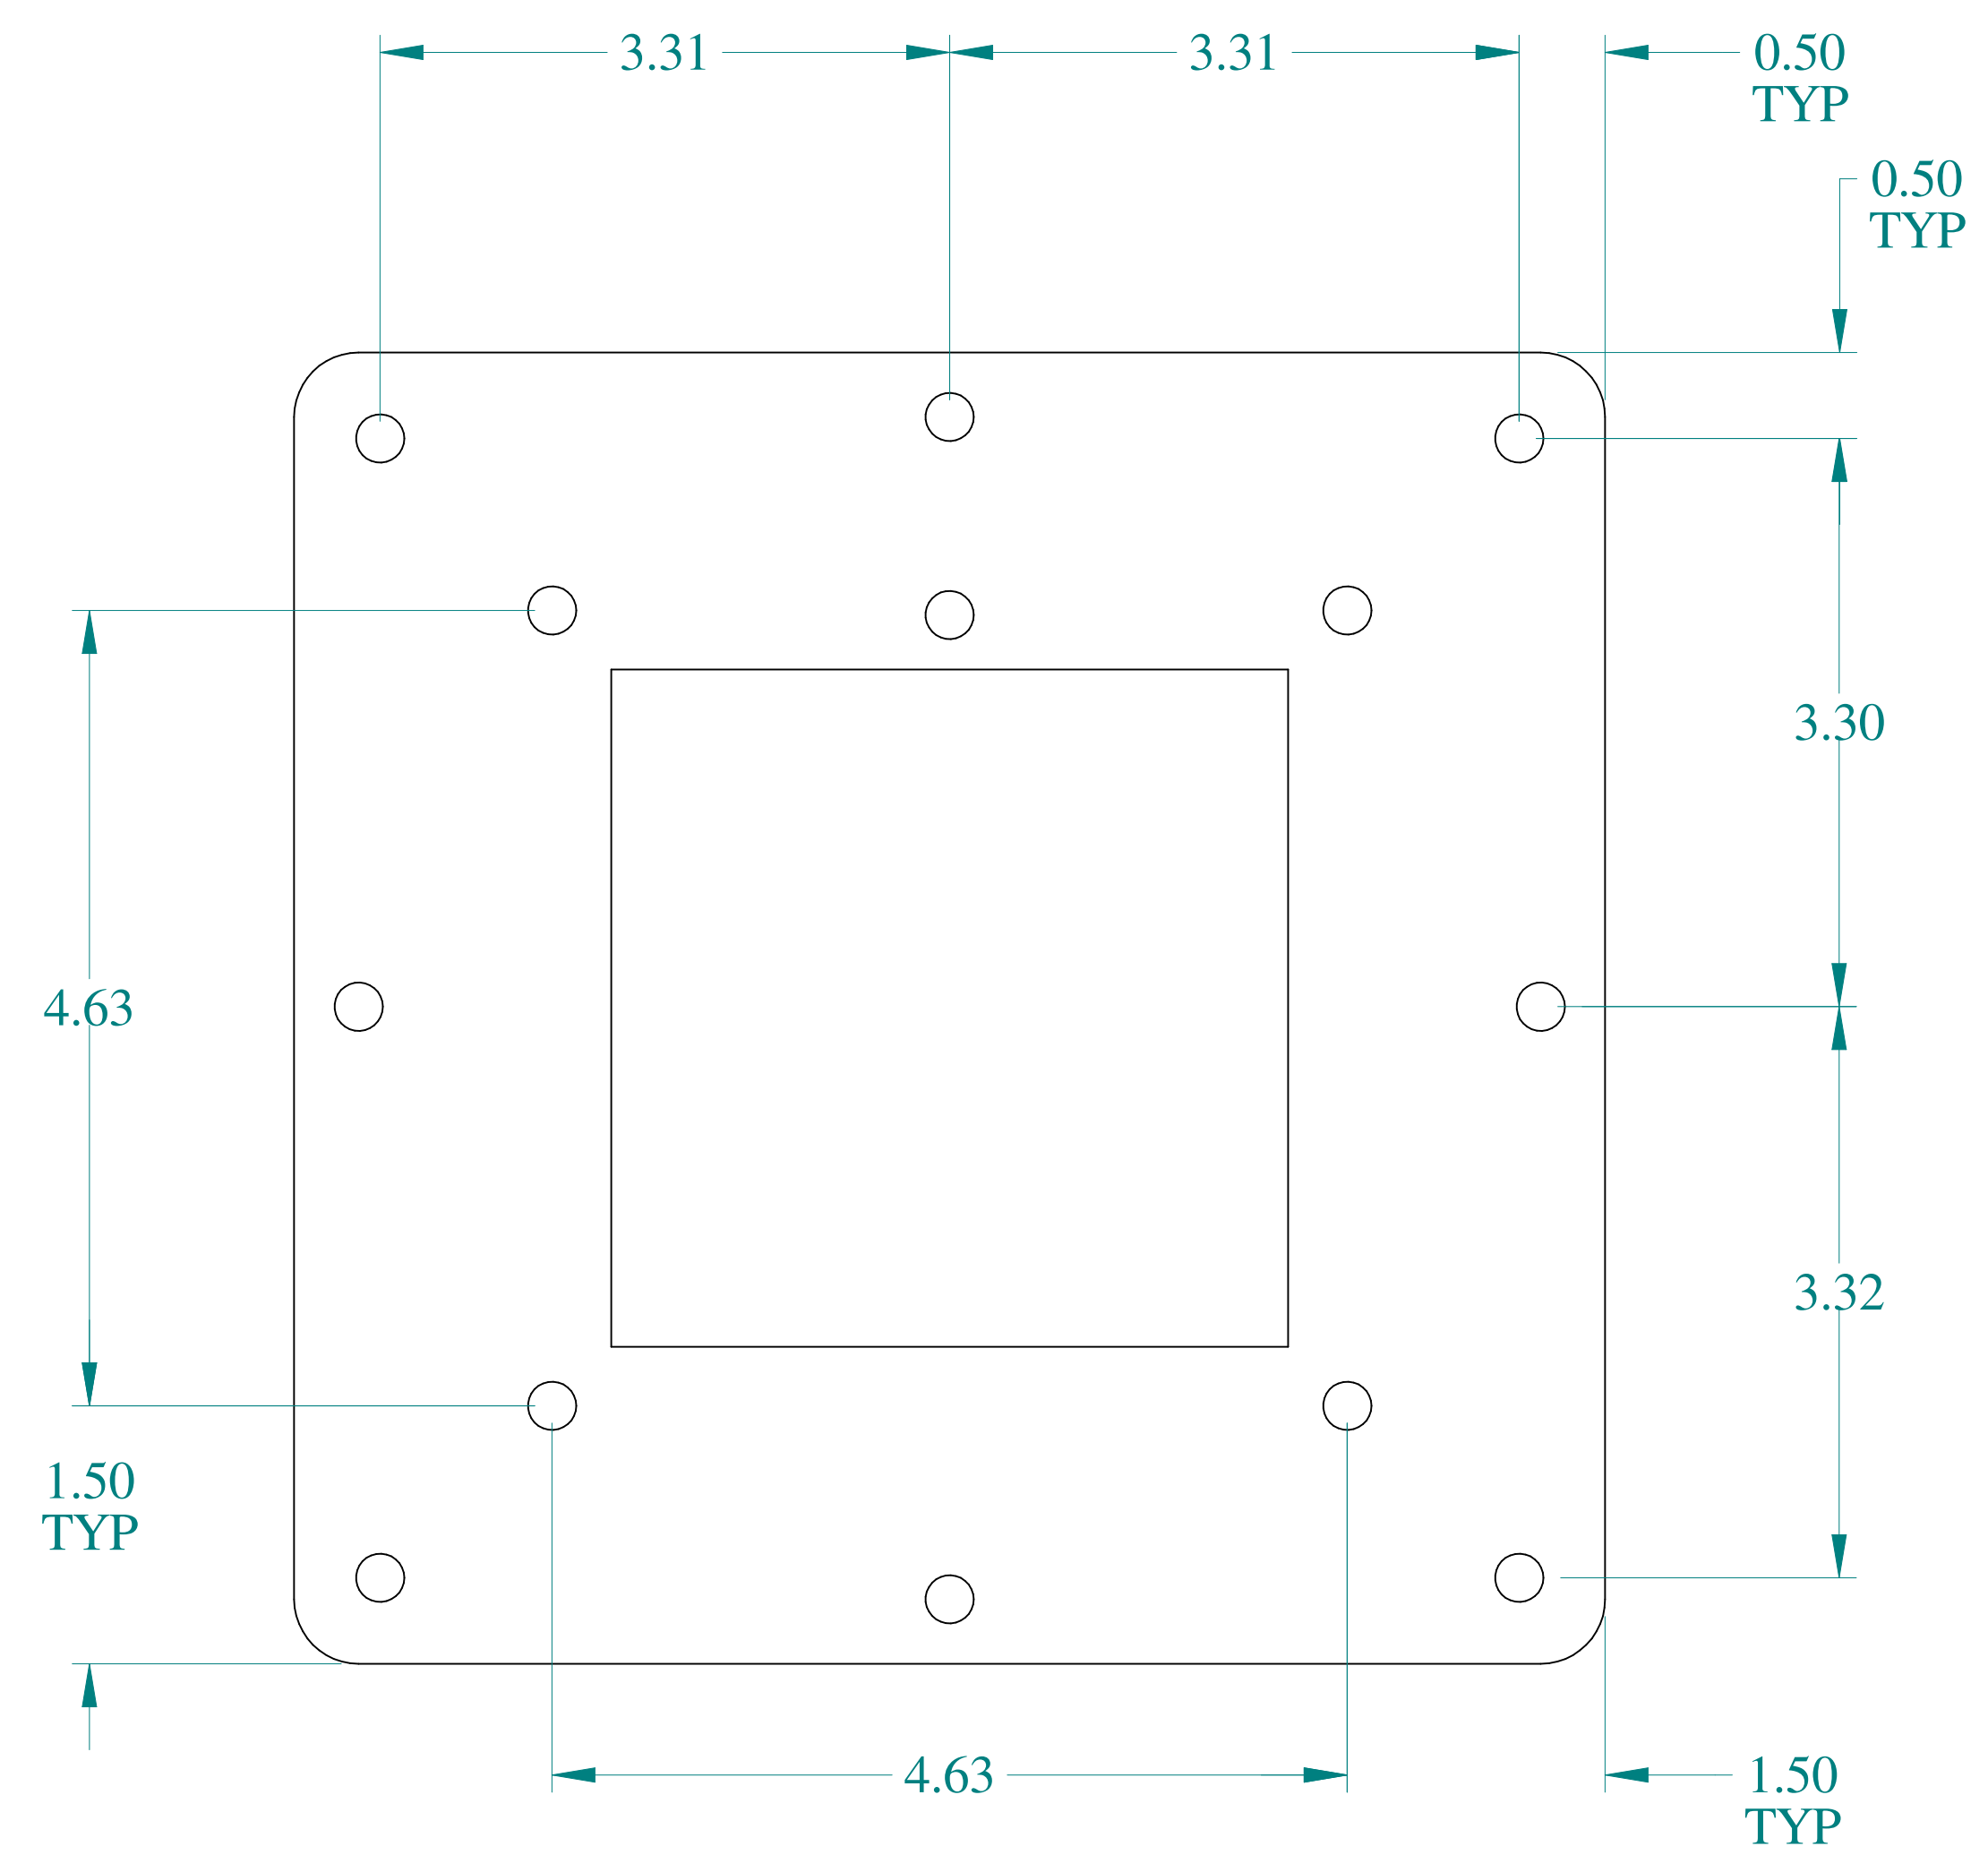

TOP VIEW

BACK VIEW

SIDE VIEW

FRONT VIEW

SIDE VIEW

ISOMETRIC VIEWS

BOTTOM VIEW

**HAMMOND MANUFACTURING®**  
 www.hammondmfg.com

Data subject to change without notice.

Part #: 1487DRC Date: Mar. 23, 2019

Link: [www.hammg.com/1487DRC](http://www.hammg.com/1487DRC)