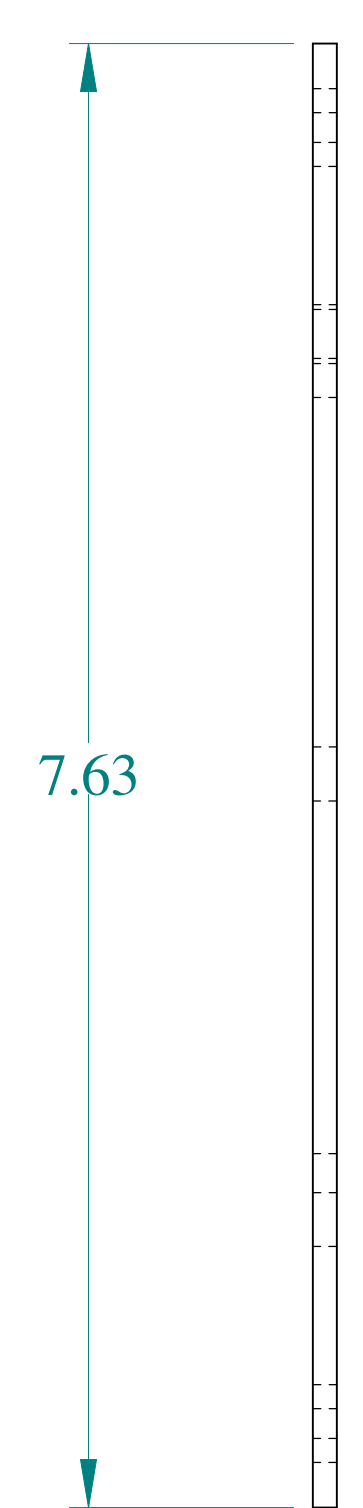

TOP VIEW

BACK VIEW

SIDE VIEW

FRONT VIEW

SIDE VIEW

ISOMETRIC VIEWS

BOTTOM VIEW

**HAMMOND MANUFACTURING®**  
 www.hammondmfg.com

Data subject to change without notice.

Part #: 1487DRC Date: Mar. 23, 2019

Link: [www.hammg.com/1487DRC](http://www.hammg.com/1487DRC)