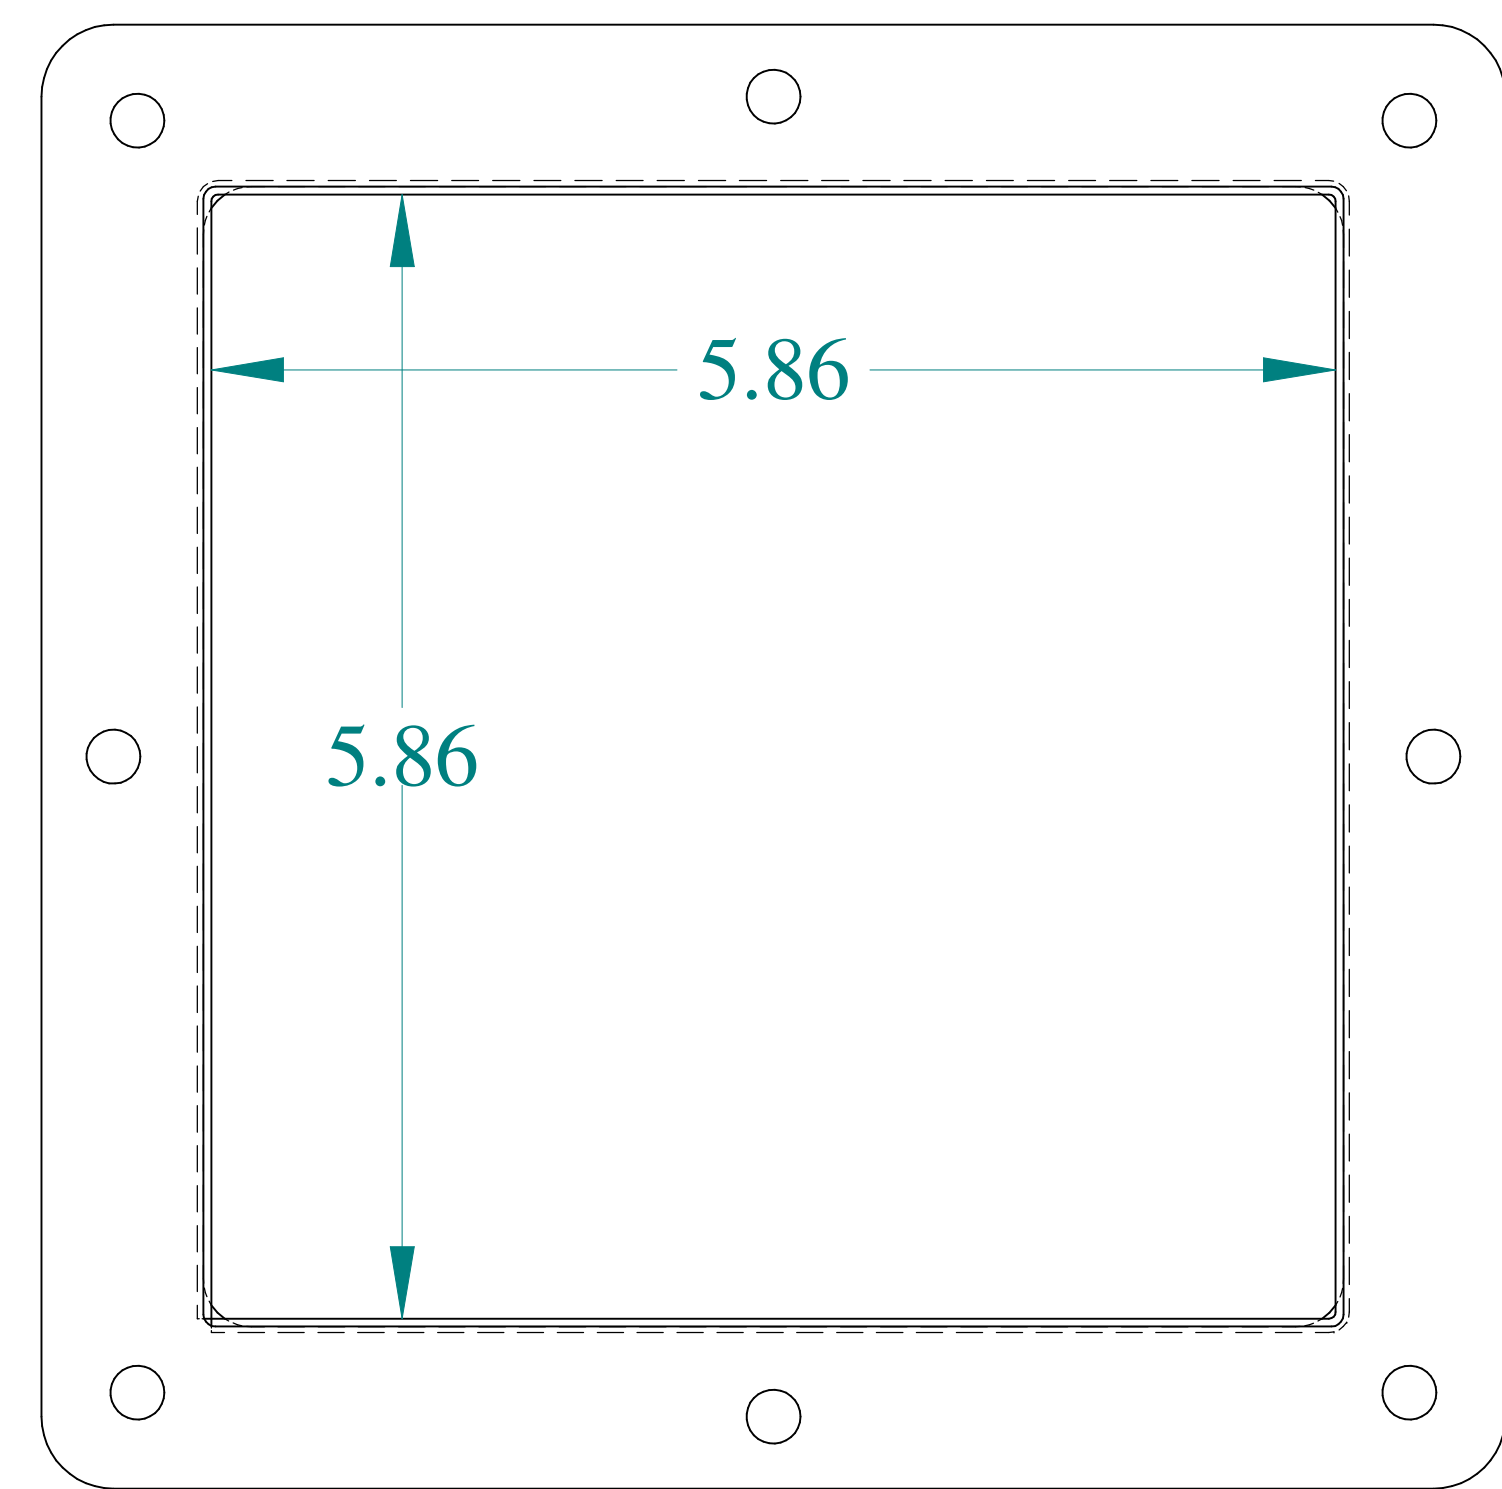

TOP VIEW

SIDE VIEW

FRONT VIEW

SIDE VIEW

ISOMETRIC VIEWS

BOTTOM VIEW

Data subject to change without notice.

Part # : 1487DM6SS Date : Mar. 23, 2019