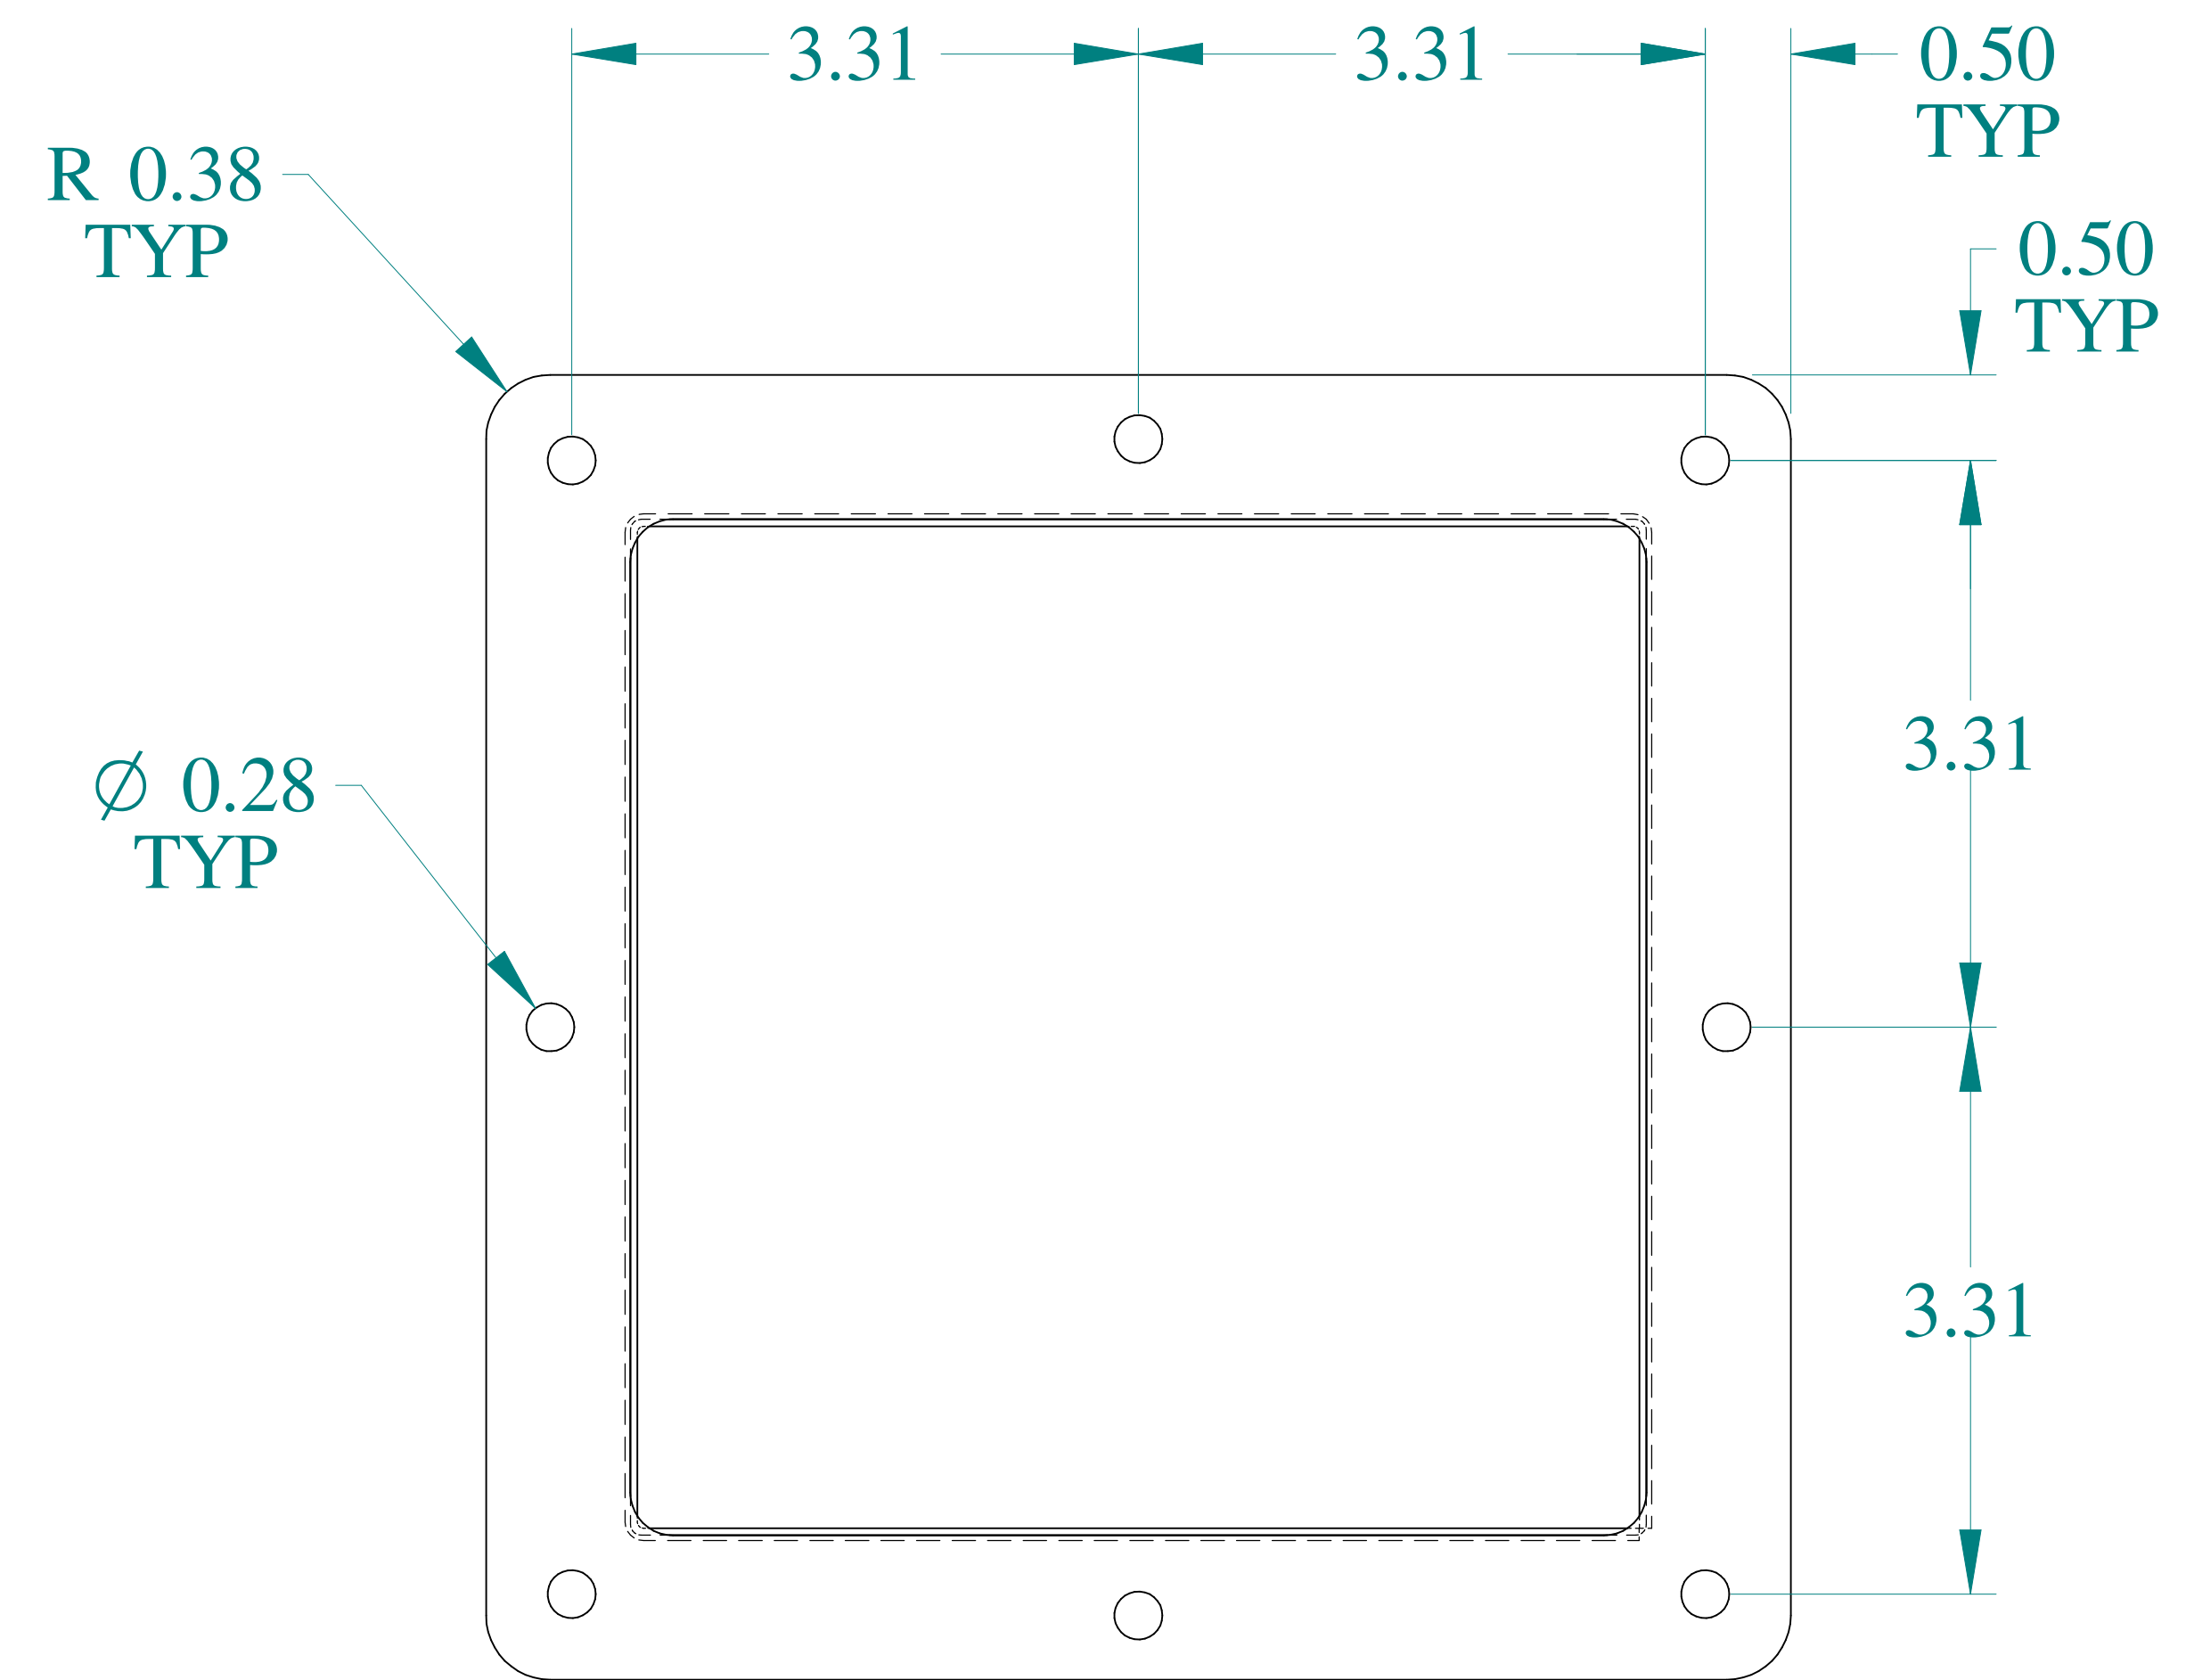

TOP VIEW

SIDE VIEW

FRONT VIEW

SIDE VIEW

ISOMETRIC VIEWS

BOTTOM VIEW

Data subject to change without notice.

Part # : 1487DM6SS Date : Mar. 23, 2019