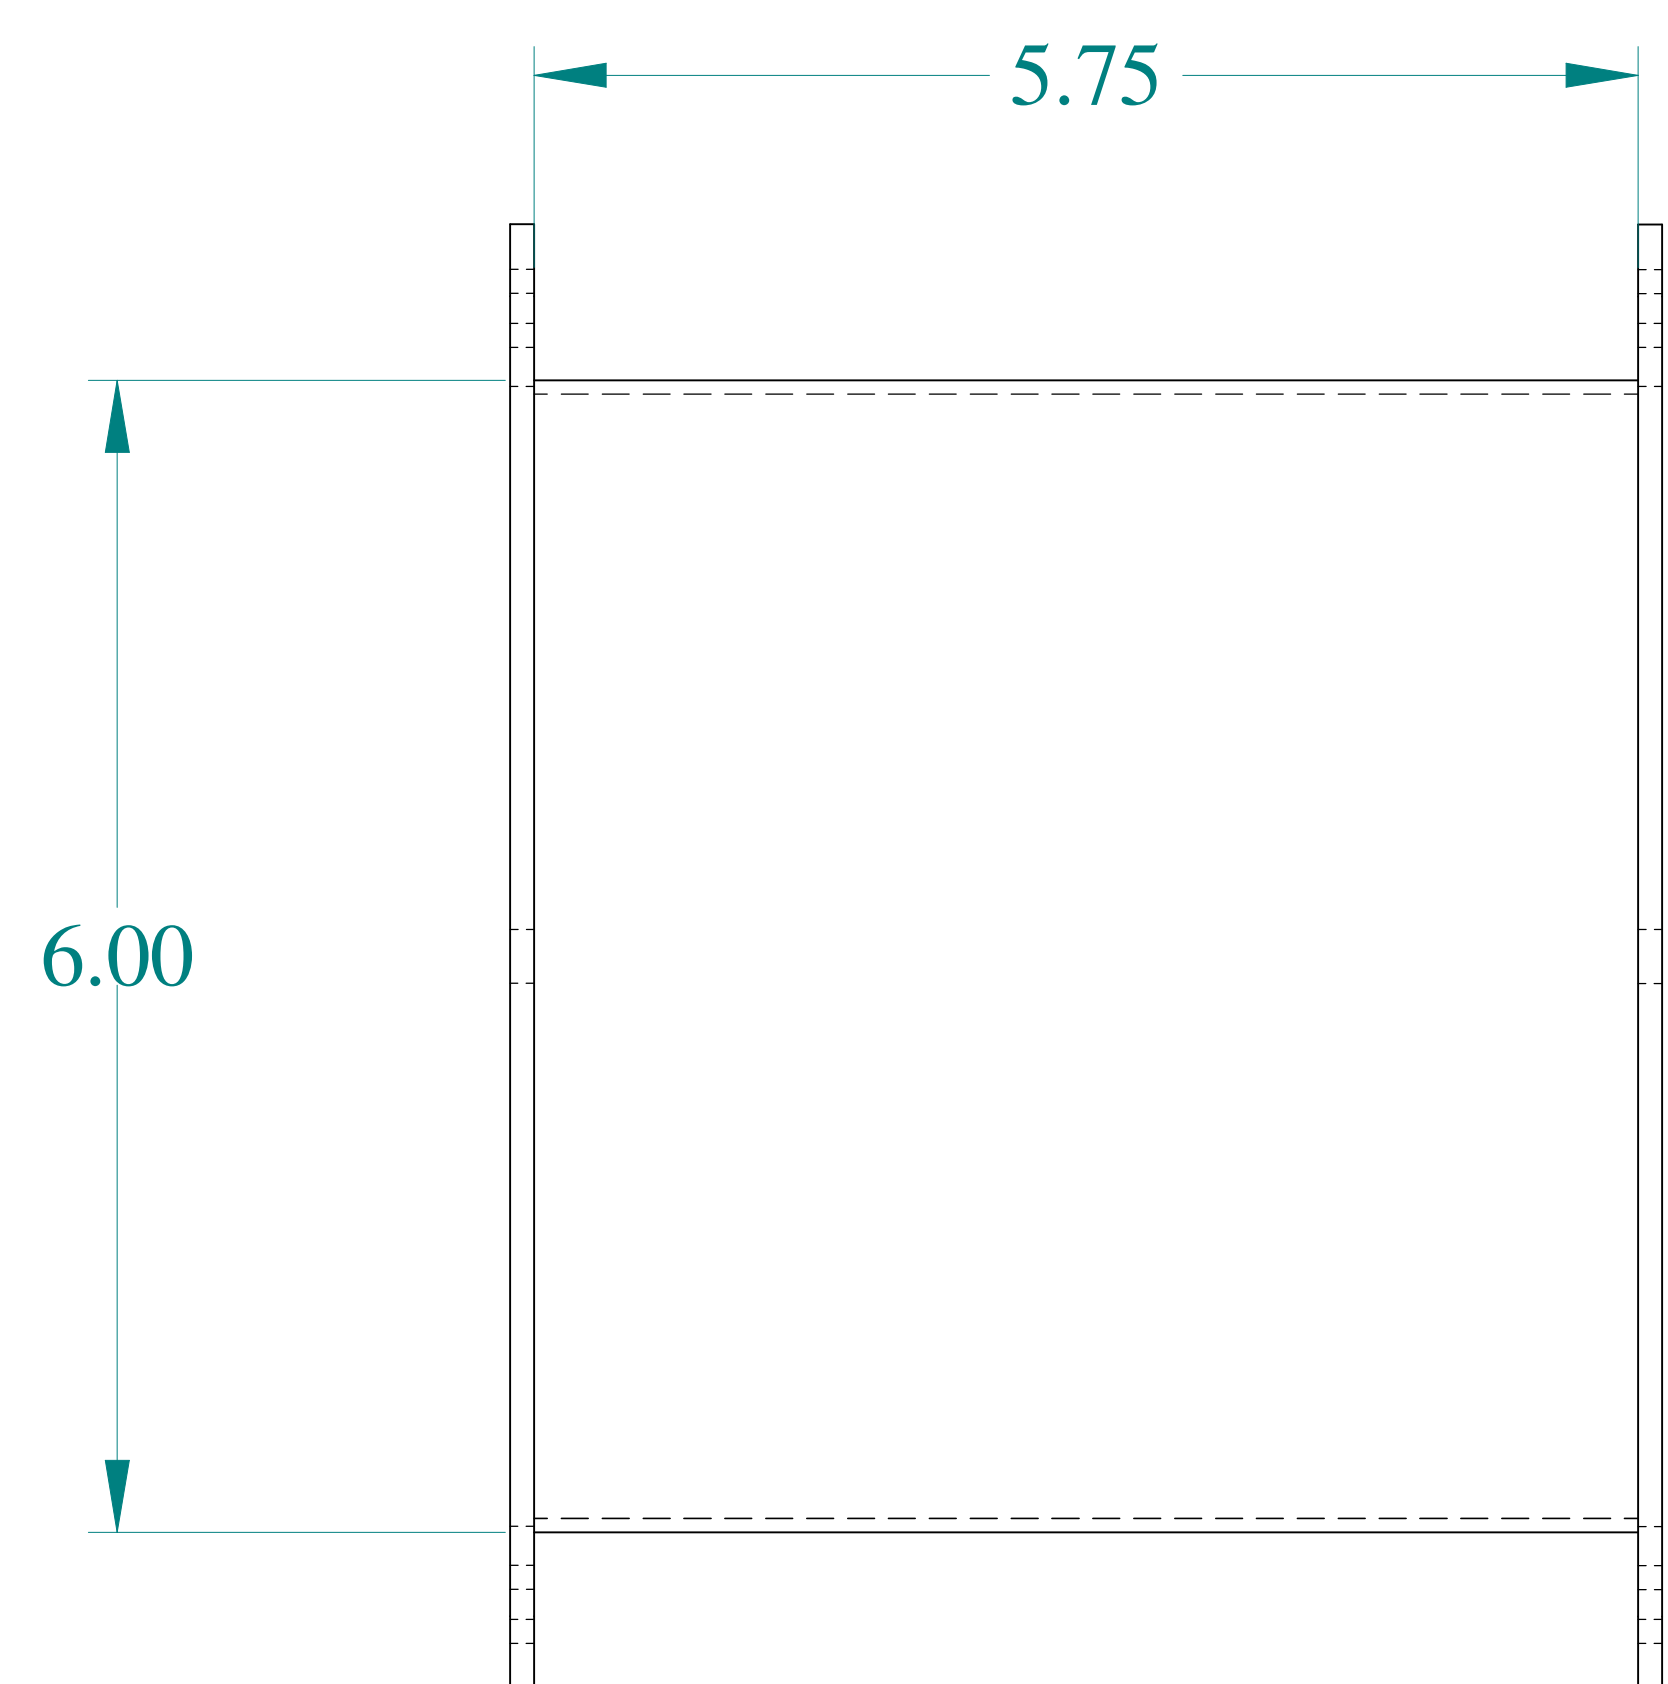

TOP VIEW

SIDE VIEW

FRONT VIEW

SIDE VIEW

BOTTOM VIEW

ISOMETRIC VIEWS

Data subject to change without notice.

Part # : 1487DM6