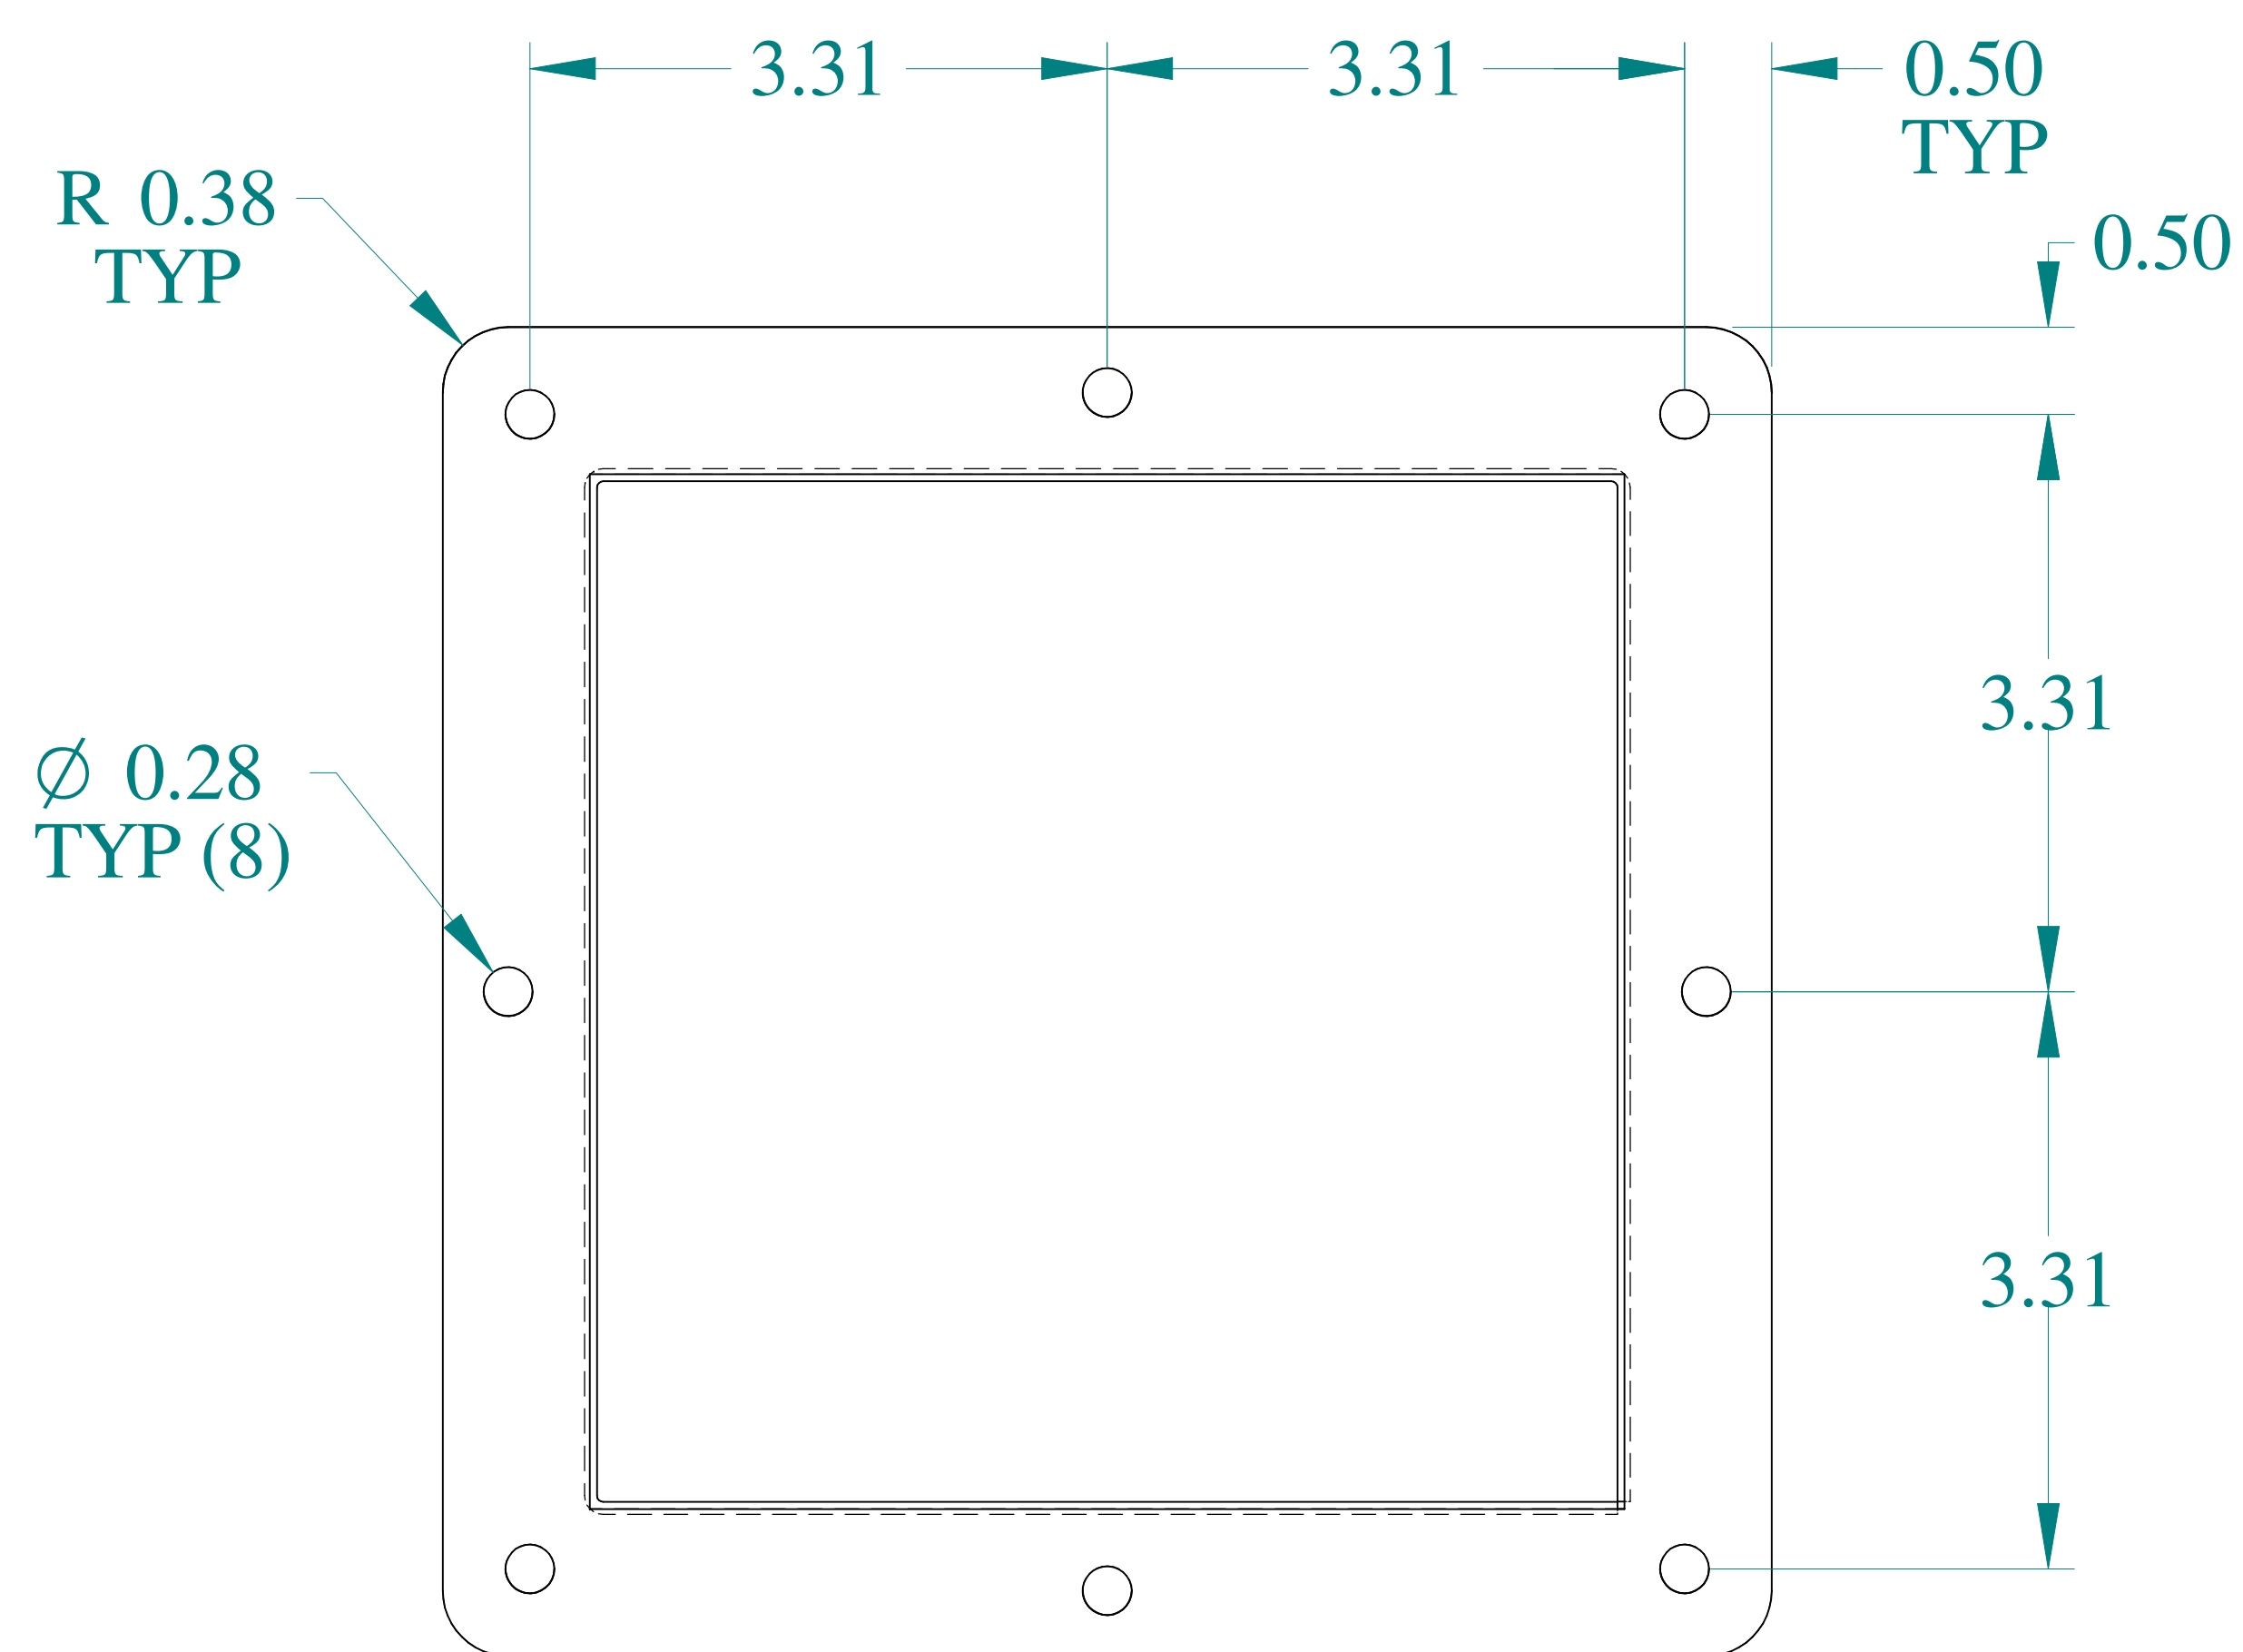

TOP VIEW

SIDE VIEW

FRONT VIEW

SIDE VIEW

BOTTOM VIEW

ISOMETRIC VIEWS

Data subject to change without notice.

Part # : 1487DM6