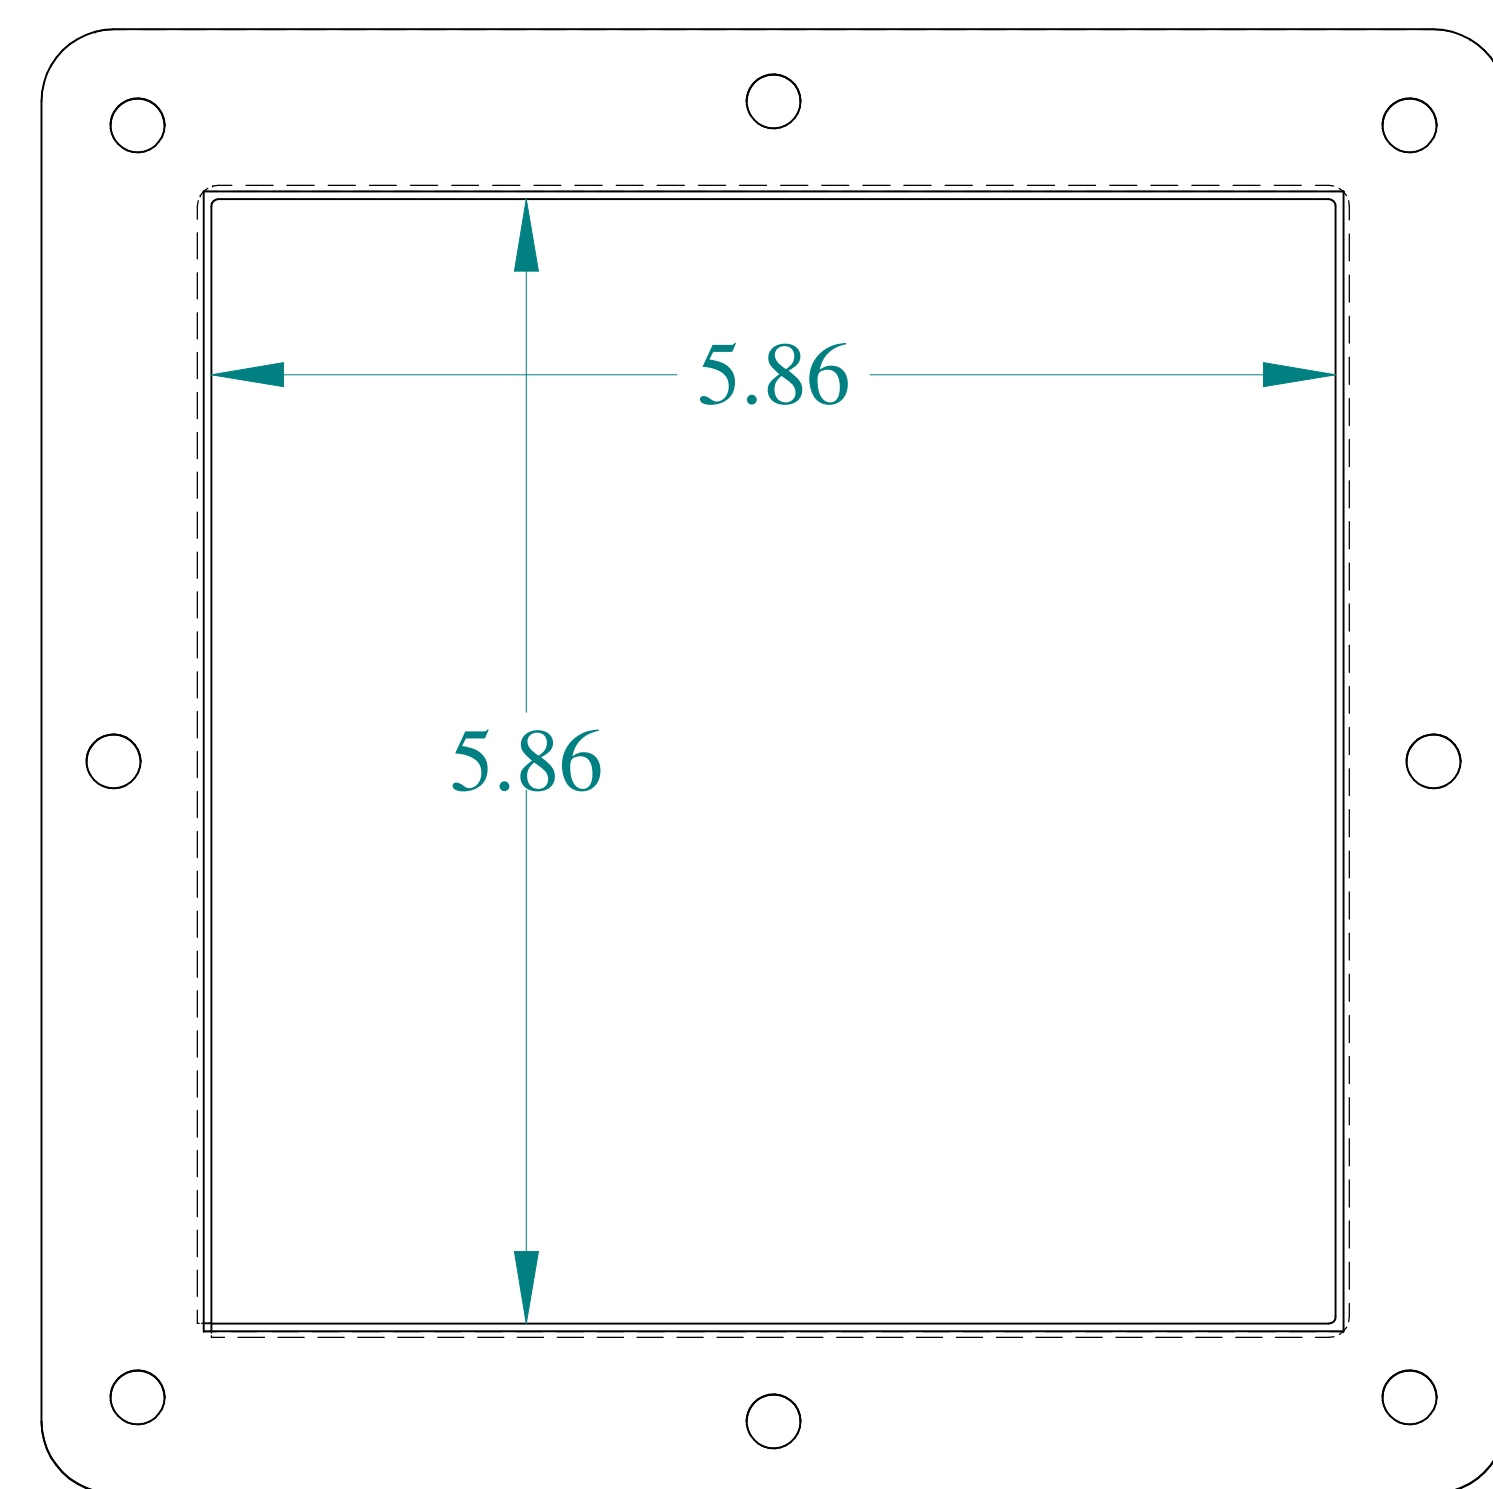

TOP VIEW

SIDE VIEW

FRONT VIEW

SIDE VIEW

BOTTOM VIEW

ISOMETRIC VIEWS

Data subject to change without notice.

Part # : 1487DM6