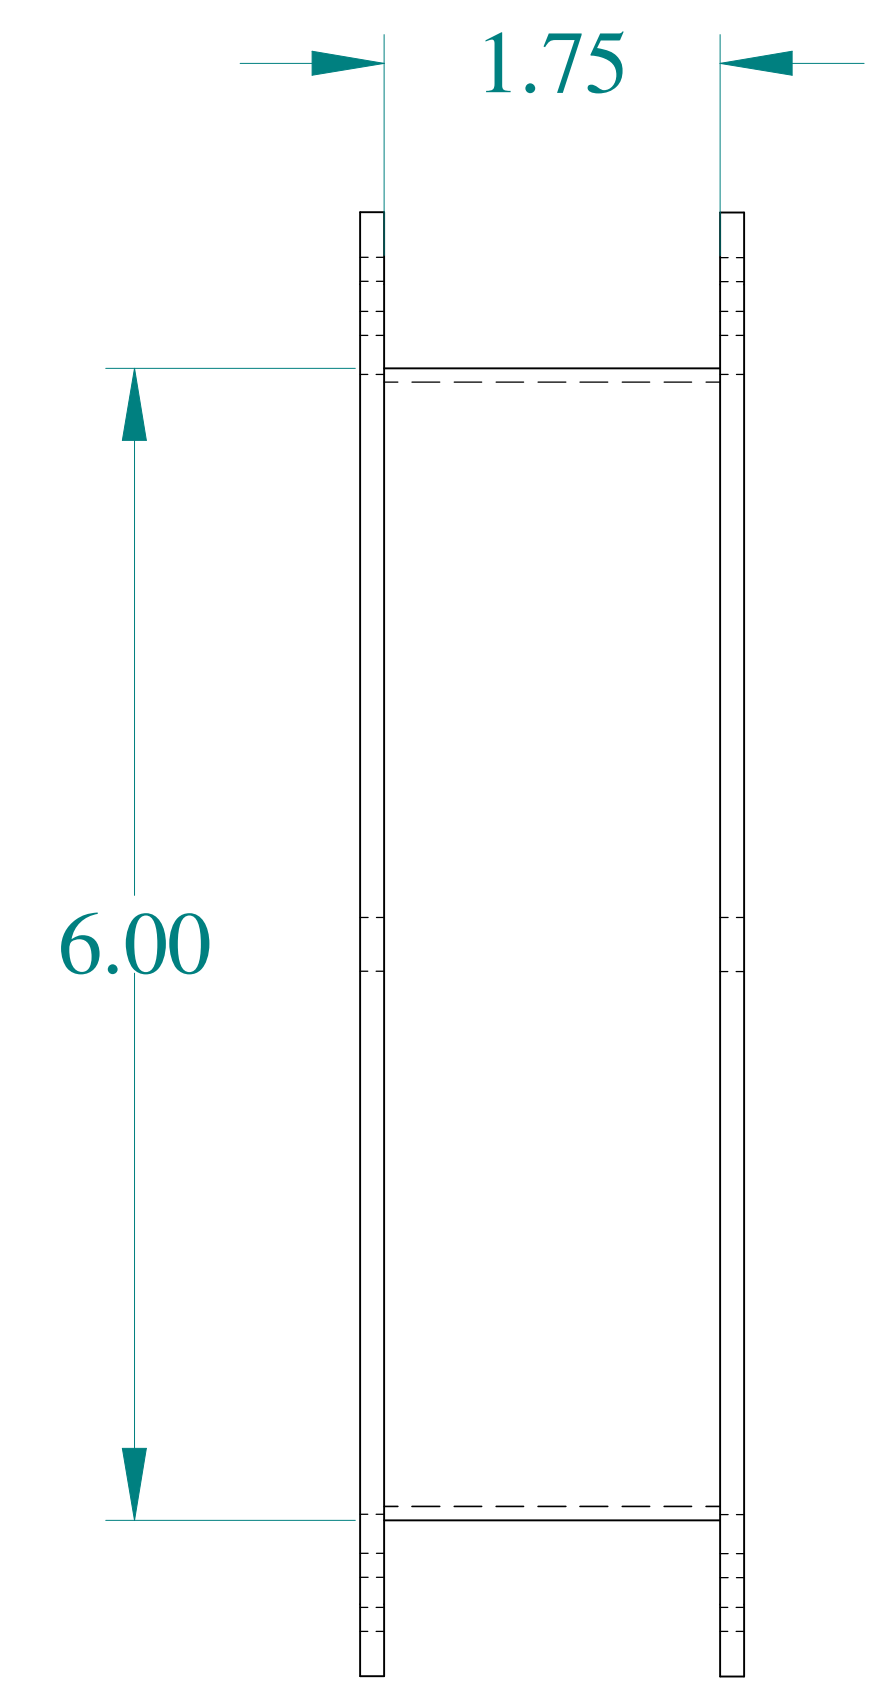

TOP VIEW

SIDE VIEW

FRONT VIEW

SIDE VIEW

ISOMETRIC VIEWS

BOTTOM VIEW

**HAMMOND
MANUFACTURING®**

W www.hammondmfg.com

Data subject to change without notice.

Part # : 1487DM2 Date : Mar. 22, 2019

Link:www.hammfg.com/1487DM2