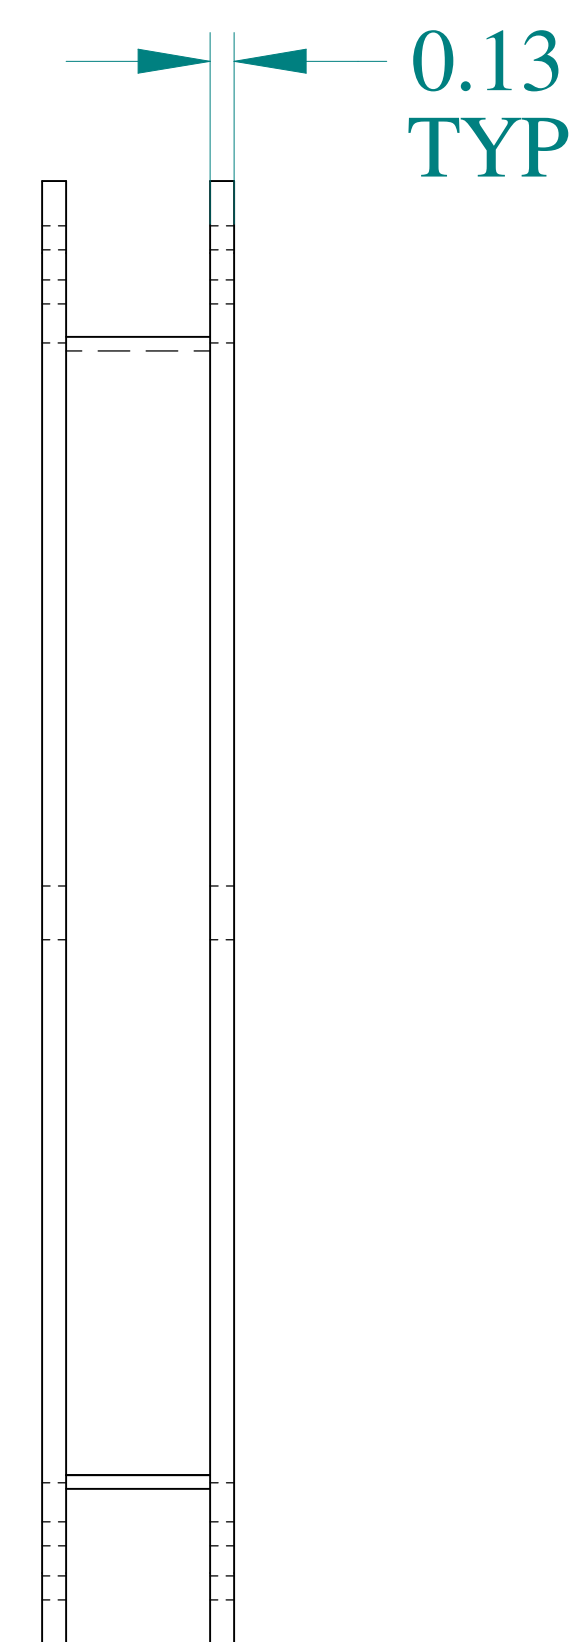

TOP VIEW

SIDE VIEW

FRONT VIEW

SIDE VIEW

ISOMETRIC VIEWS

BOTTOM VIEW

HAMMOND
MANUFACTURING®

www.hammondmfg.com

Data subject to change without notice.

Part # : 1487DM1

Date : Mar. 22, 2019

Link: www.hammfg.com/1487DM1