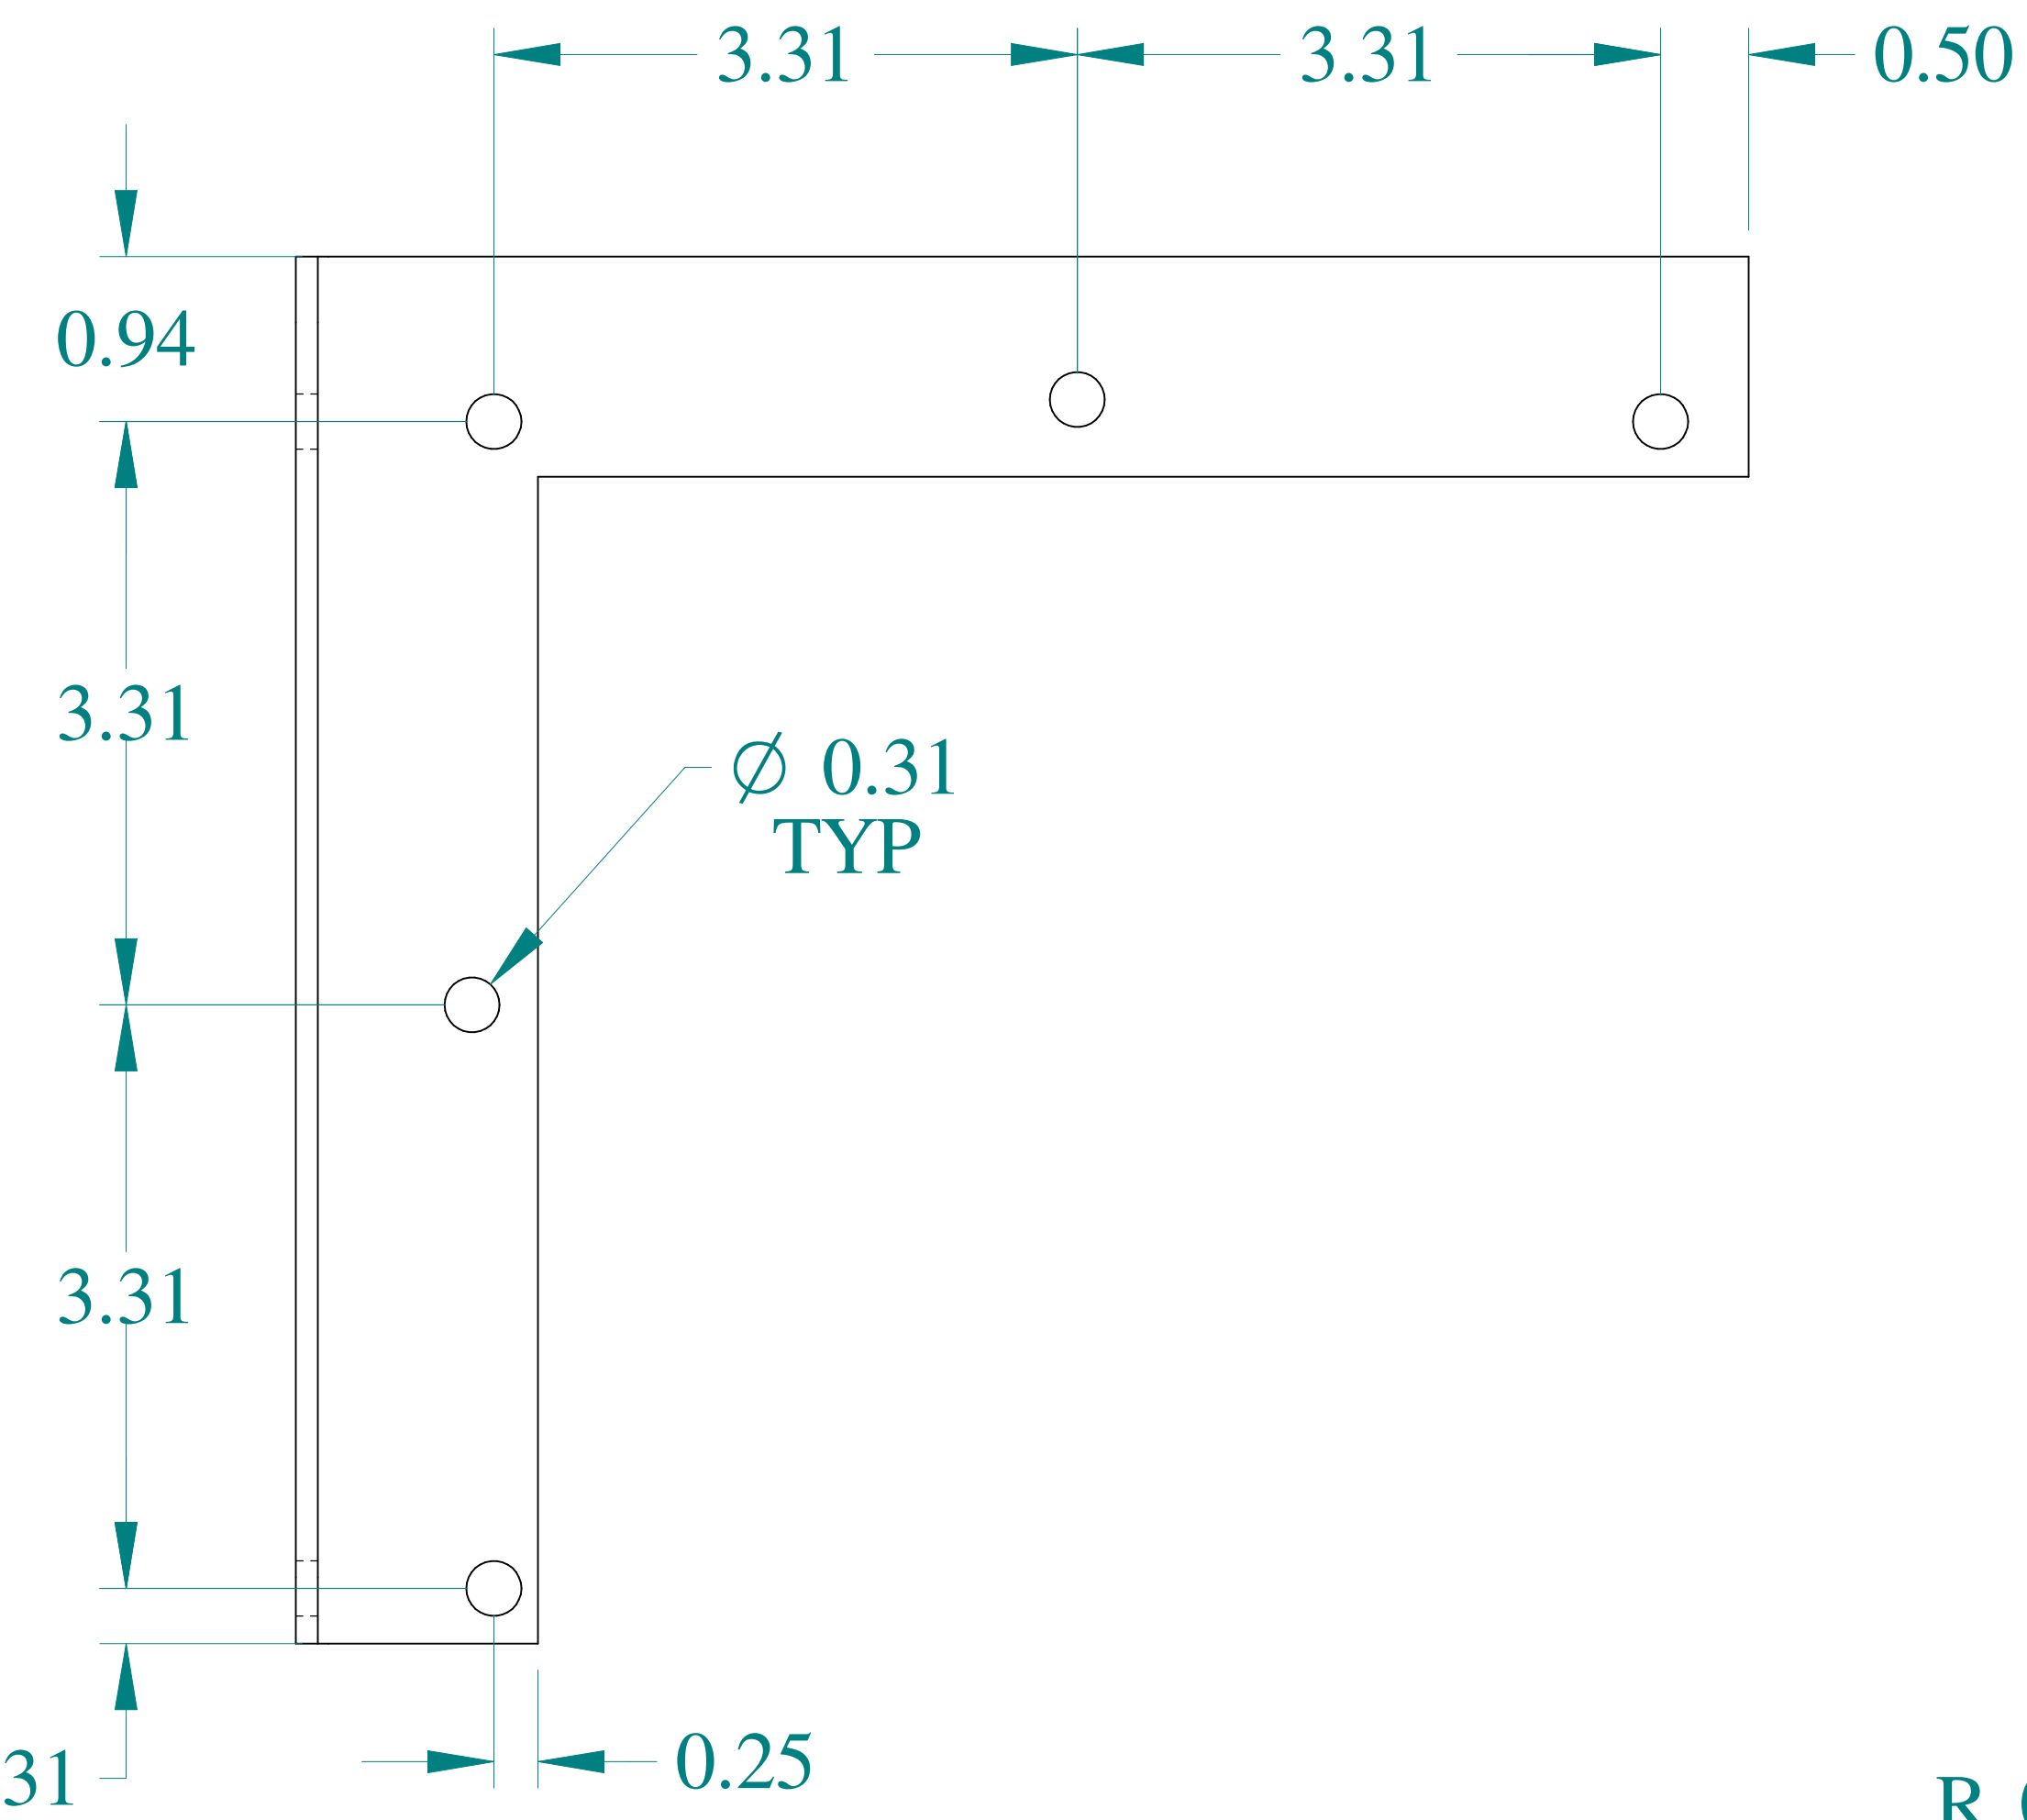

TOP VIEW

ISOMETRIC VIEWS

FRONT VIEW

SIDE VIEW

BACK VIEW

BOTTOM VIEW

Data subject to change without notice.

Part # : 1487DL2SS