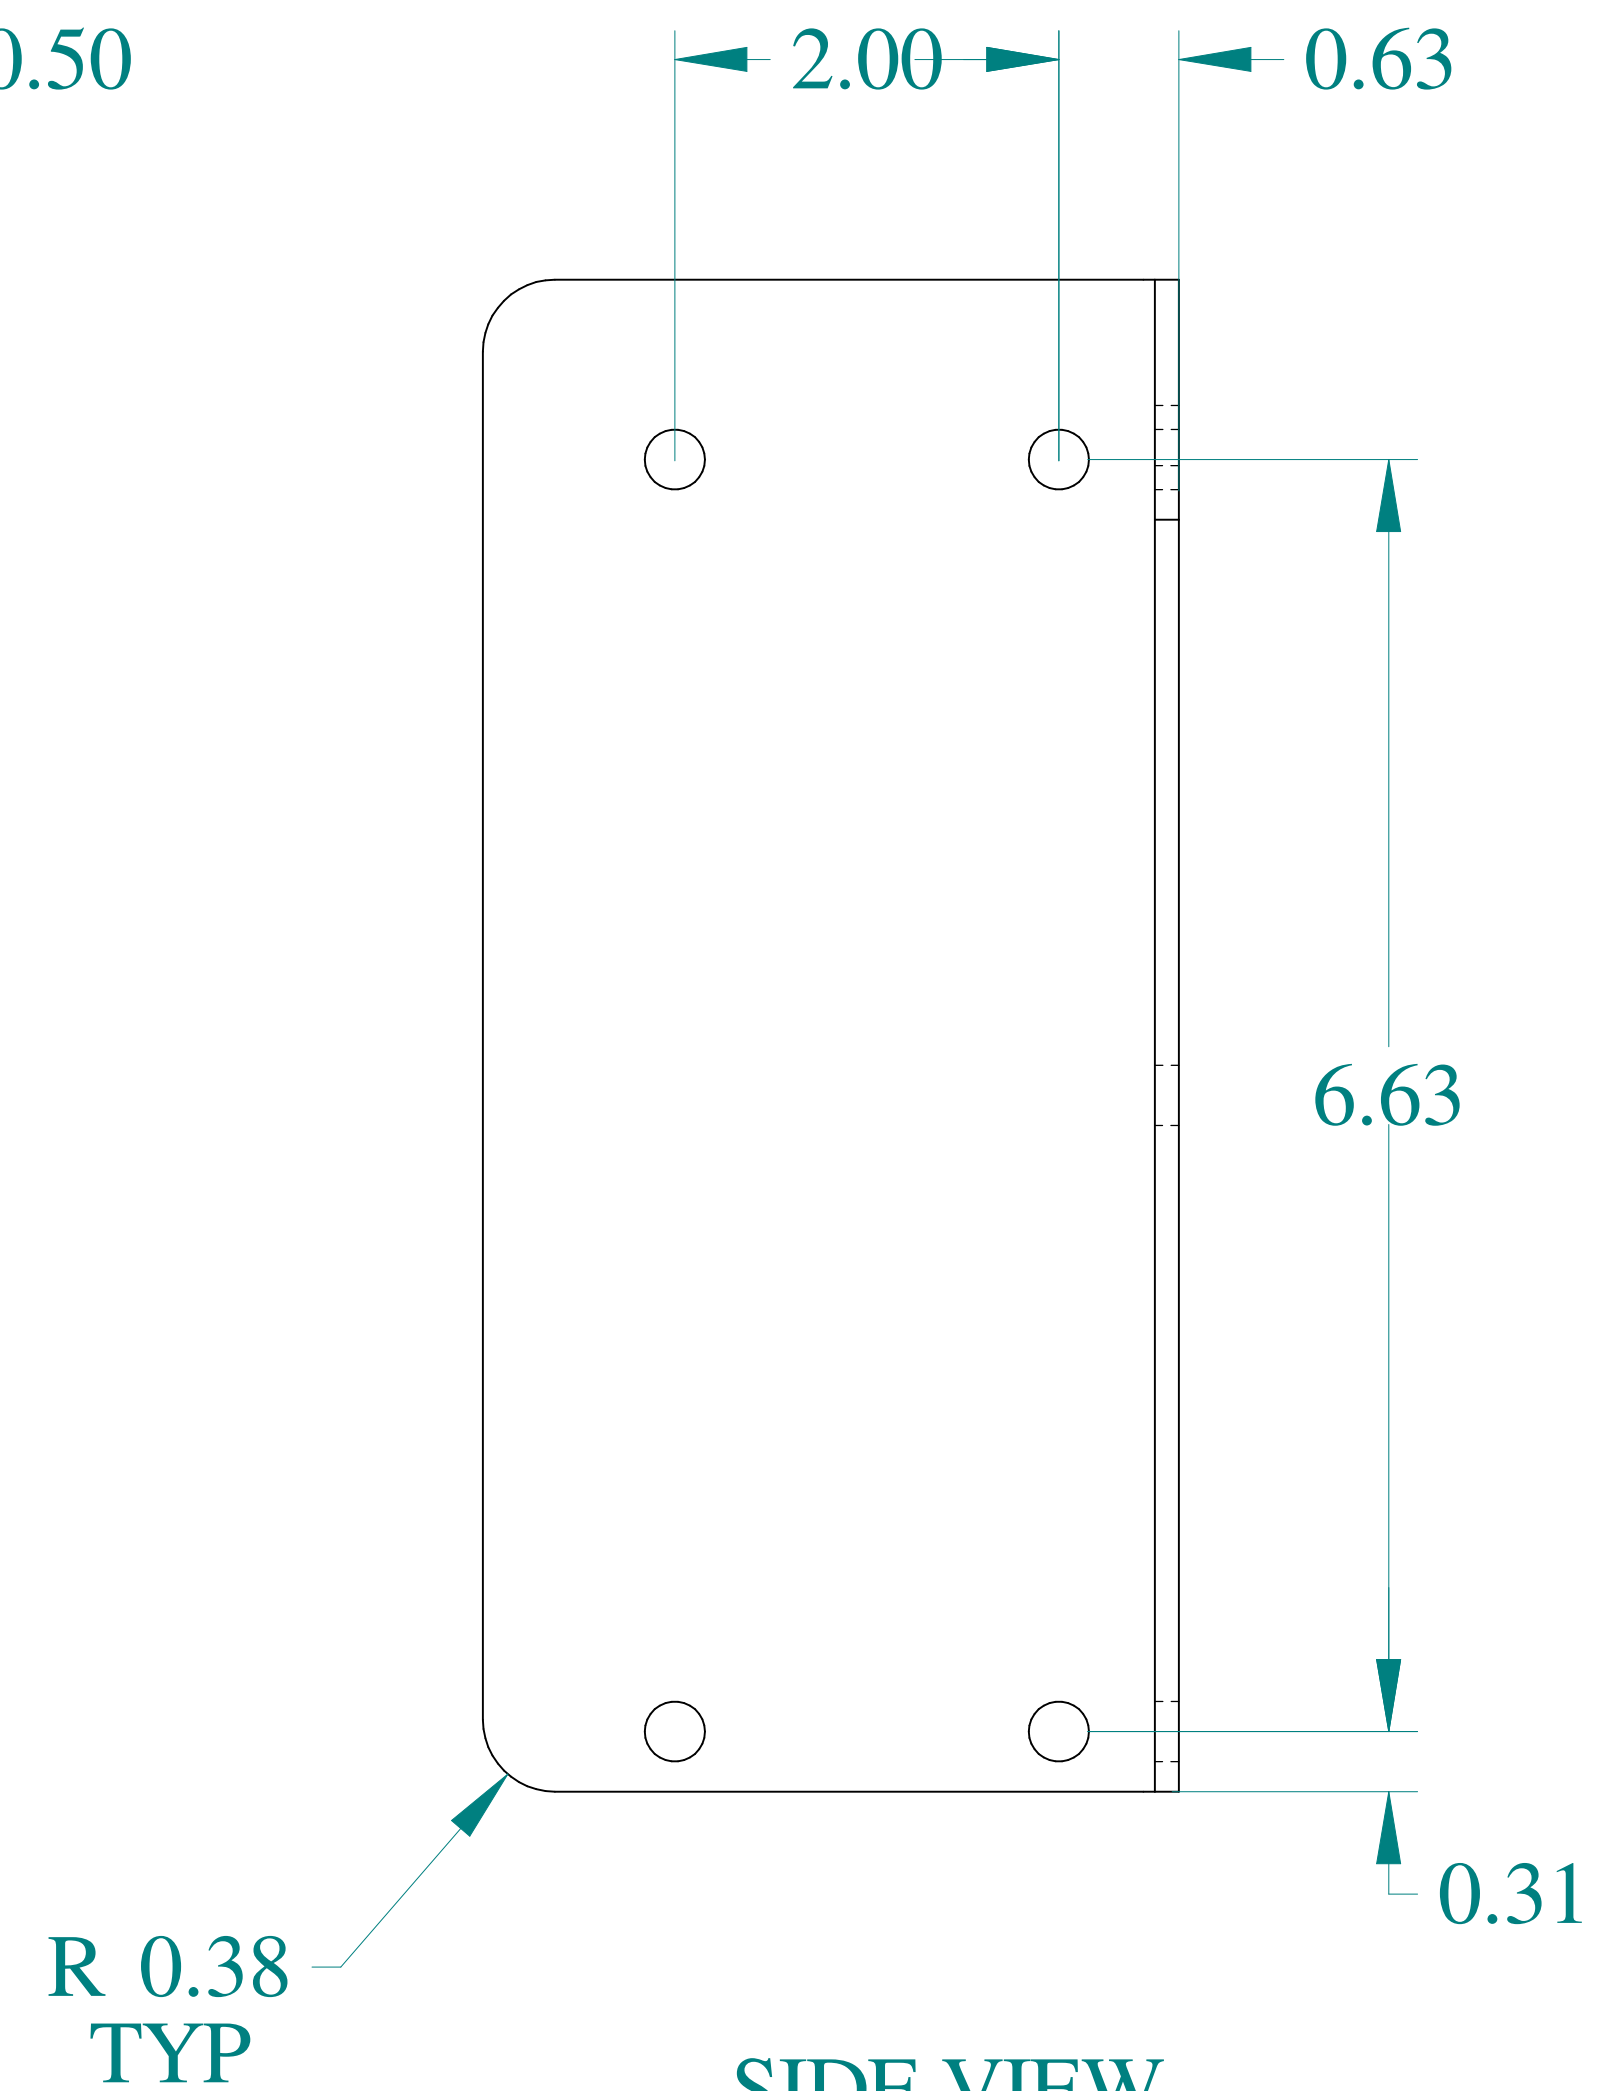

TOP VIEW

ISOMETRIC VIEWS

FRONT VIEW

SIDE VIEW

BACK VIEW

BOTTOM VIEW

Data subject to change without notice.

Part # : 1487DL2SS