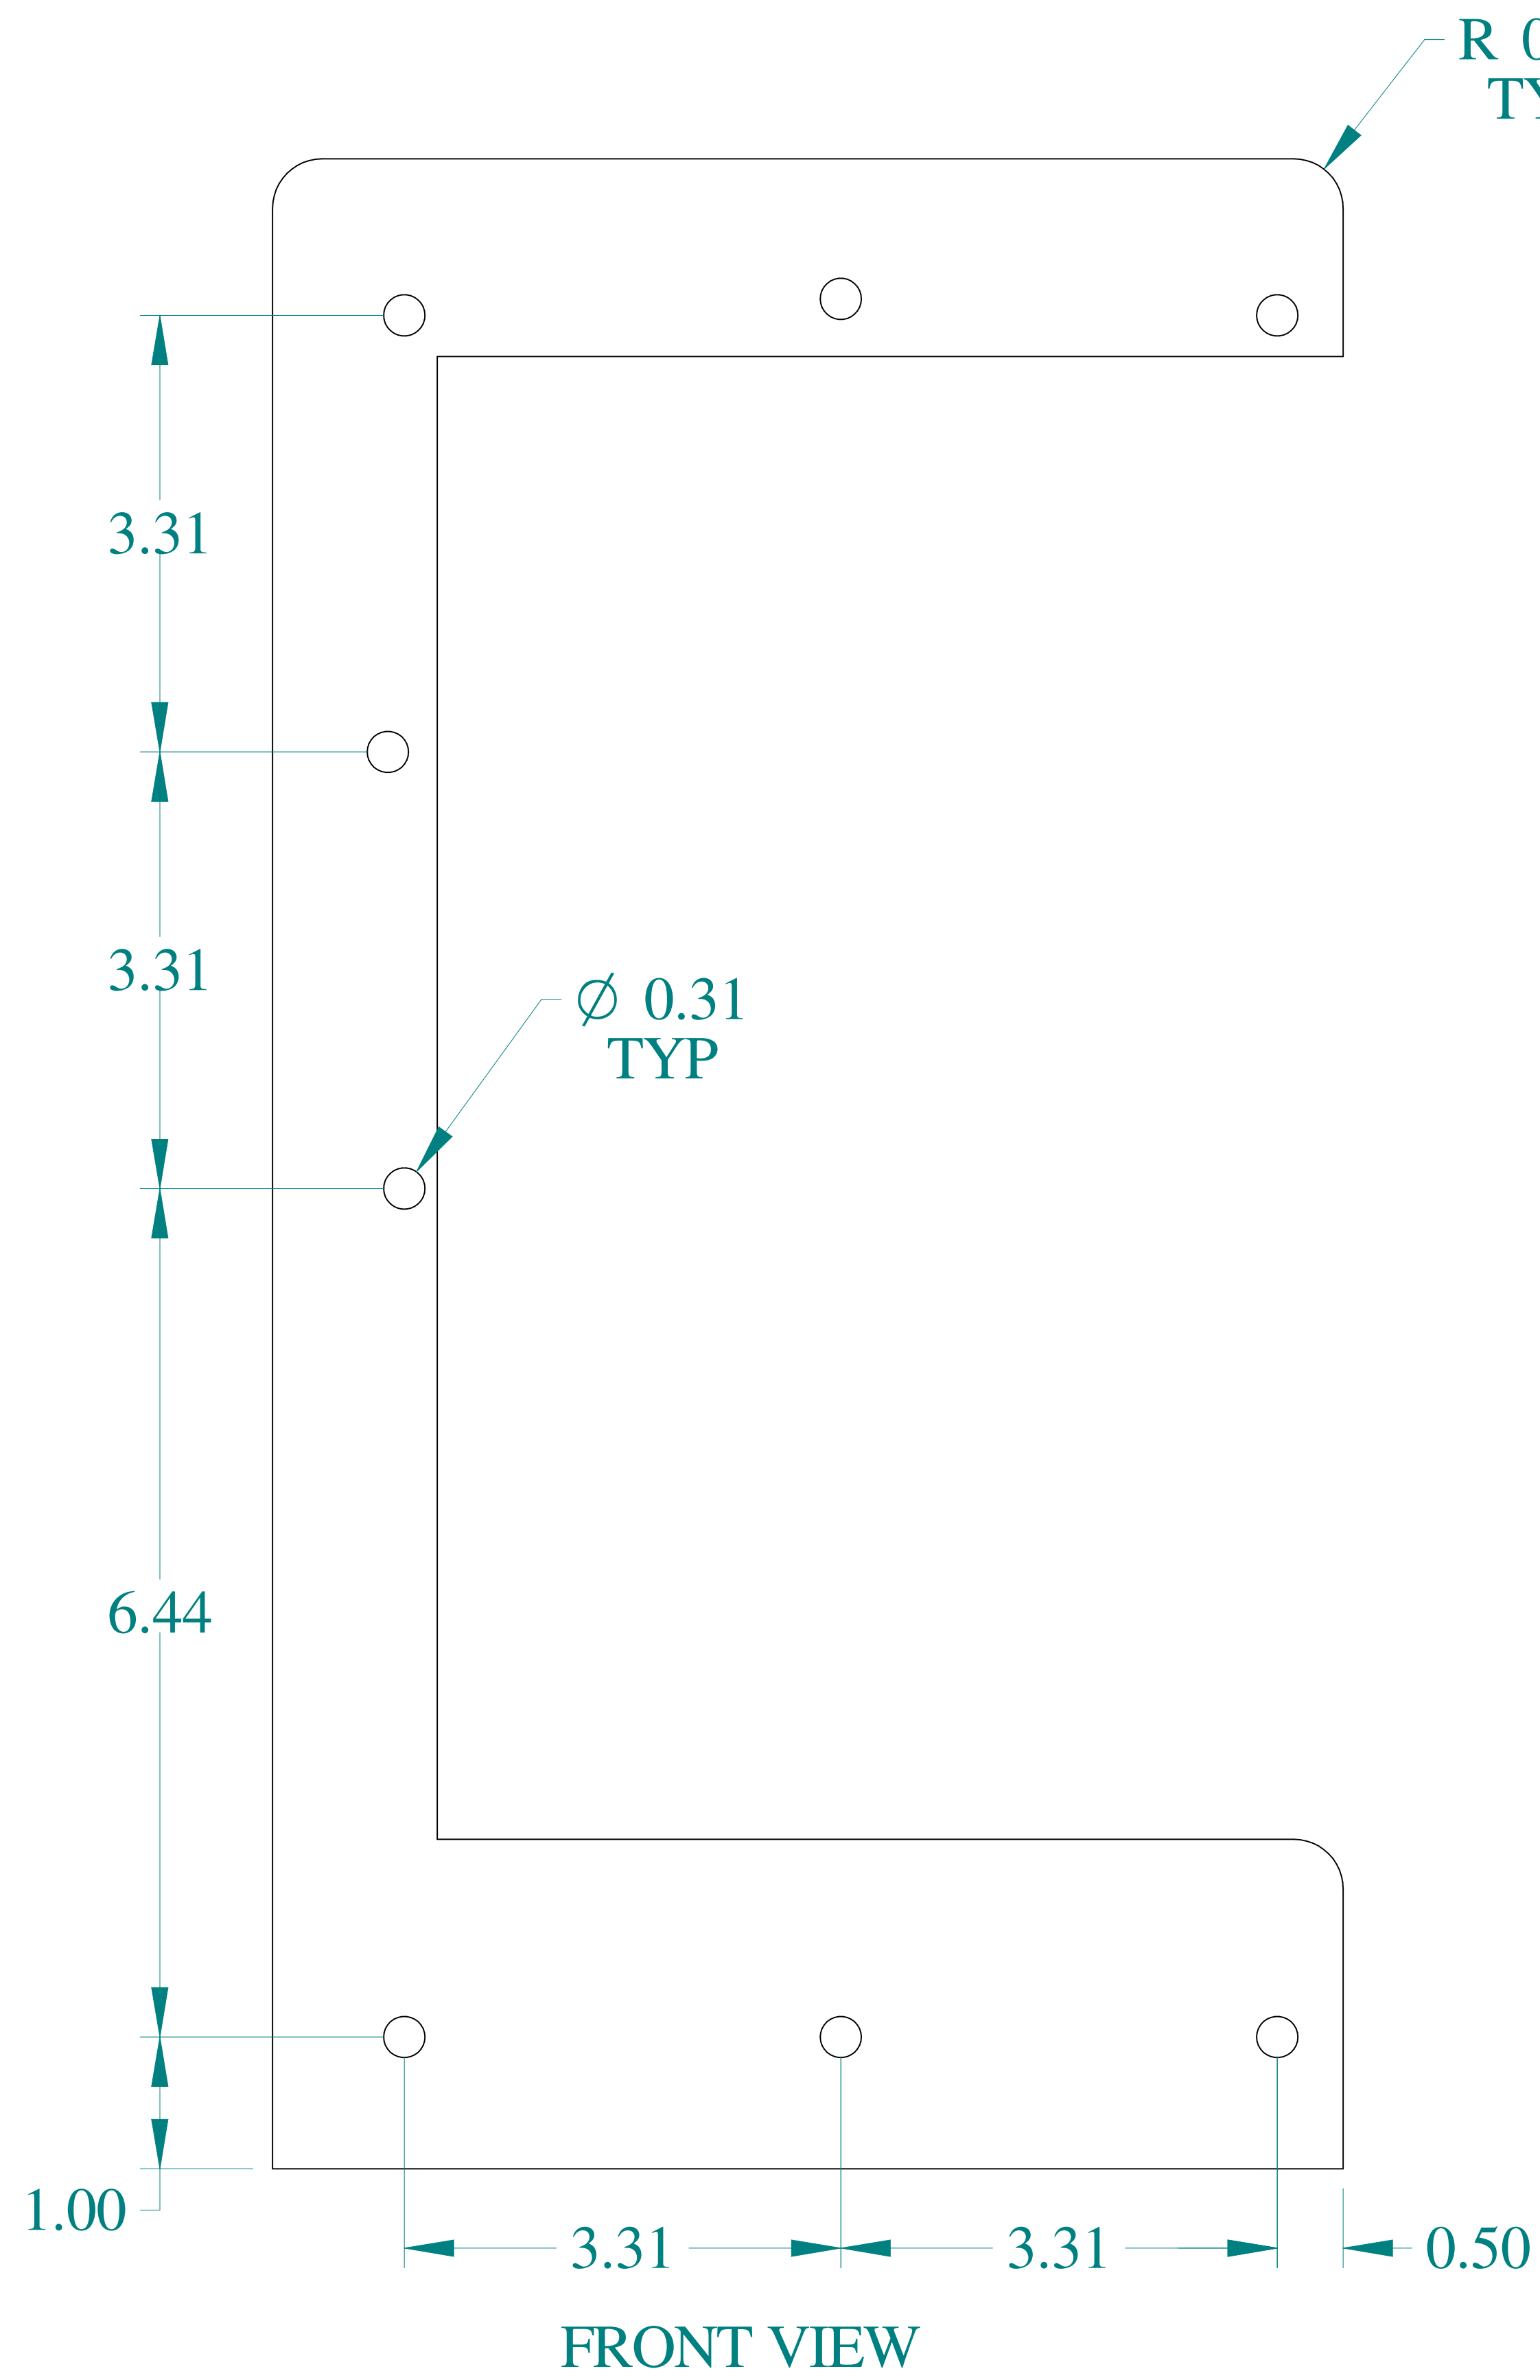

TOP VIEW

FRONT VIEW

SIDE VIEW

BACK VIEW

BOTTOM VIEW

ISOMETRIC VIEWS

Data subject to change without notice.

Part #: 1487DL1SS

Date: Mar. 22, 2019

Link: www.hamfg.com/1487DL1SS