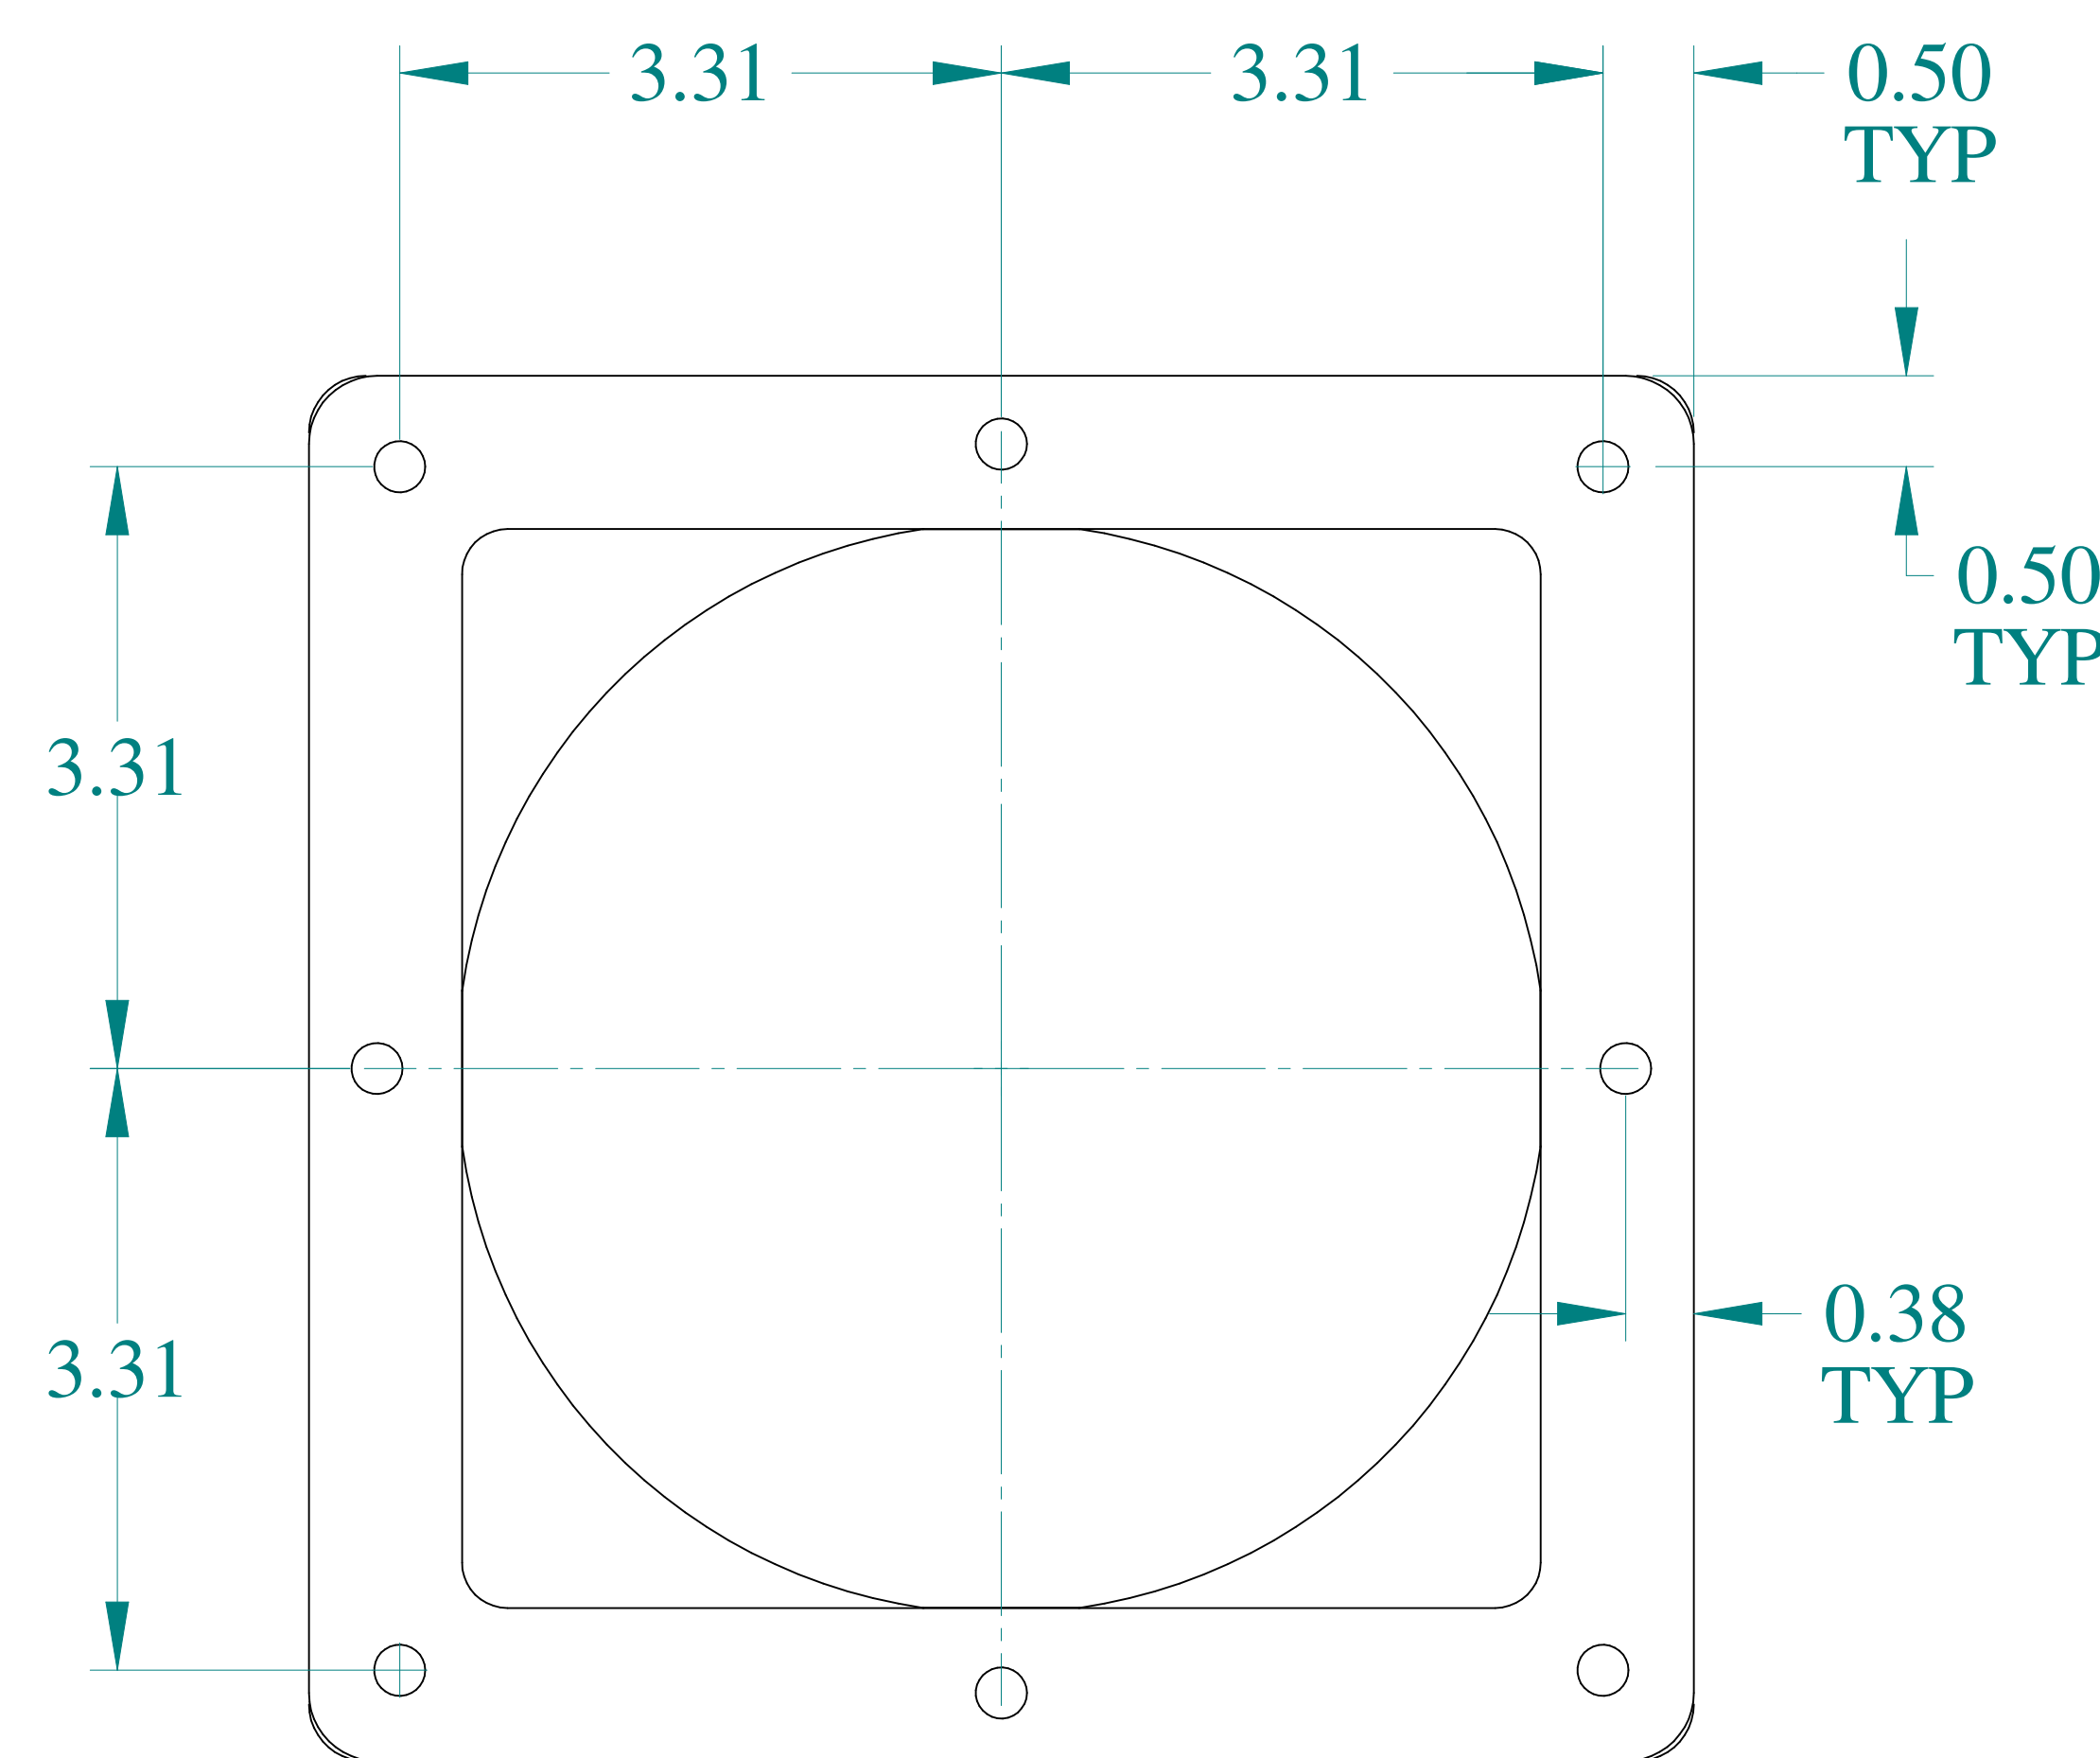

TOP VIEW

ISOMETRIC VIEWS

SIDE VIEW

FRONT VIEW

SIDE VIEW

Data subject to change without notice.

Part # : 1487DFSS

Date : Mar. 22, 2019