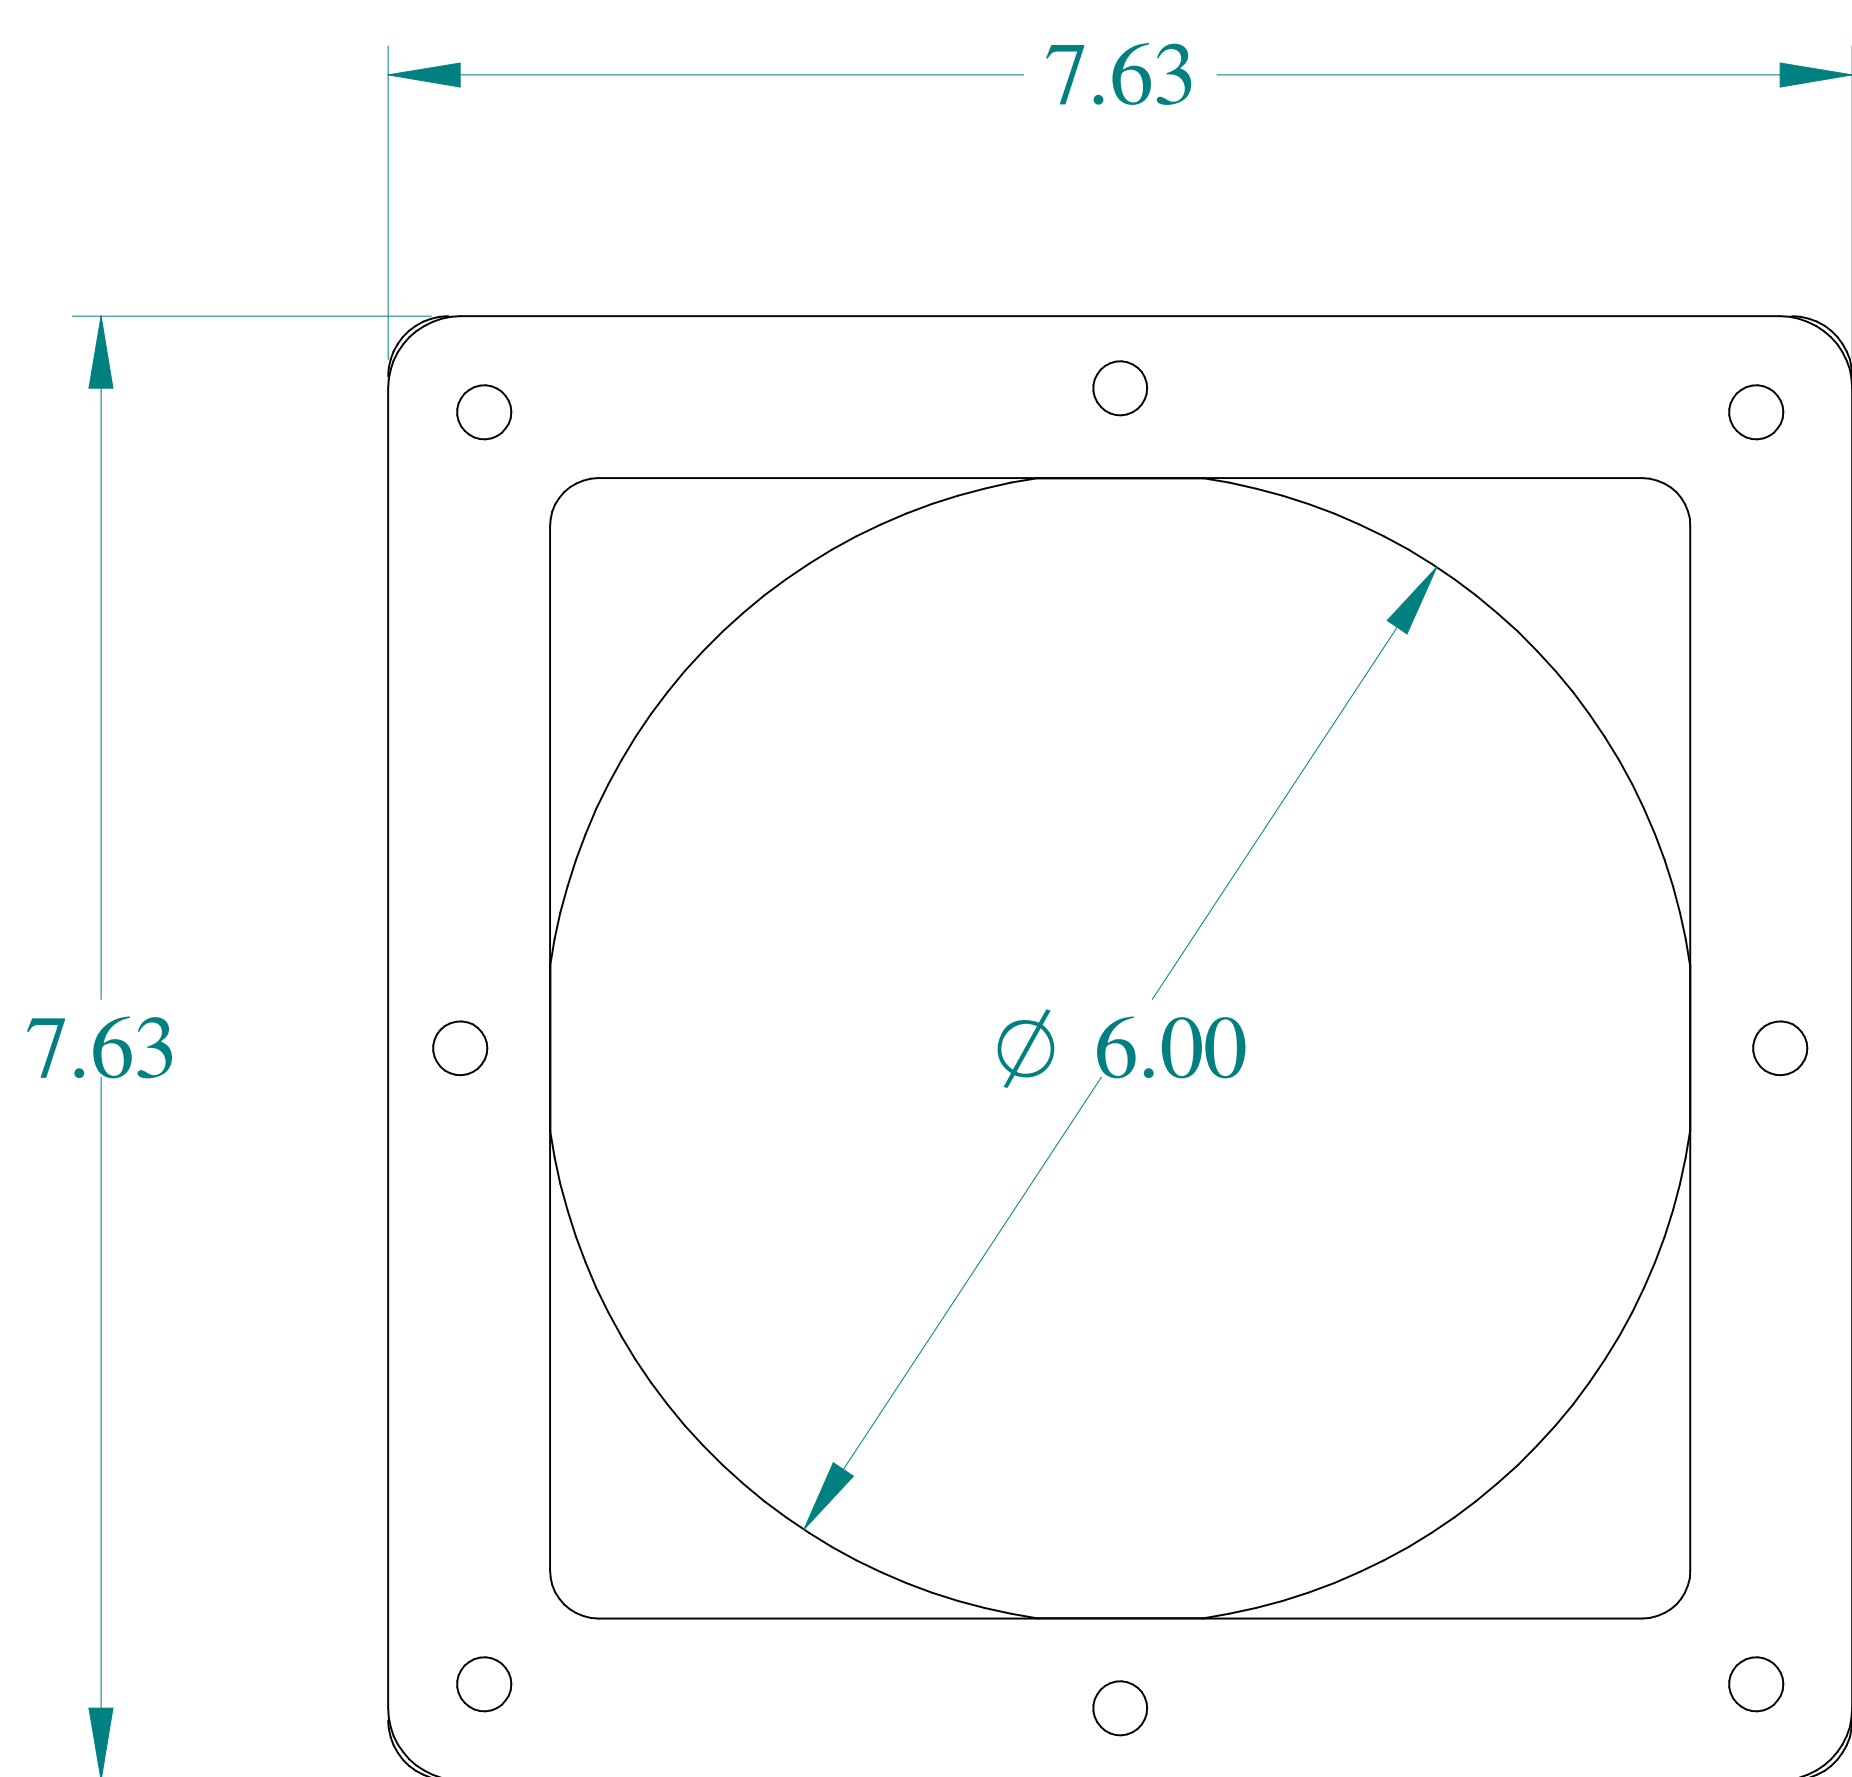

TOP VIEW

ISOMETRIC VIEWS

SIDE VIEW

FRONT VIEW

SIDE VIEW

Data subject to change without notice.

Part # : 1487DFSS

Date : Mar. 22, 2019