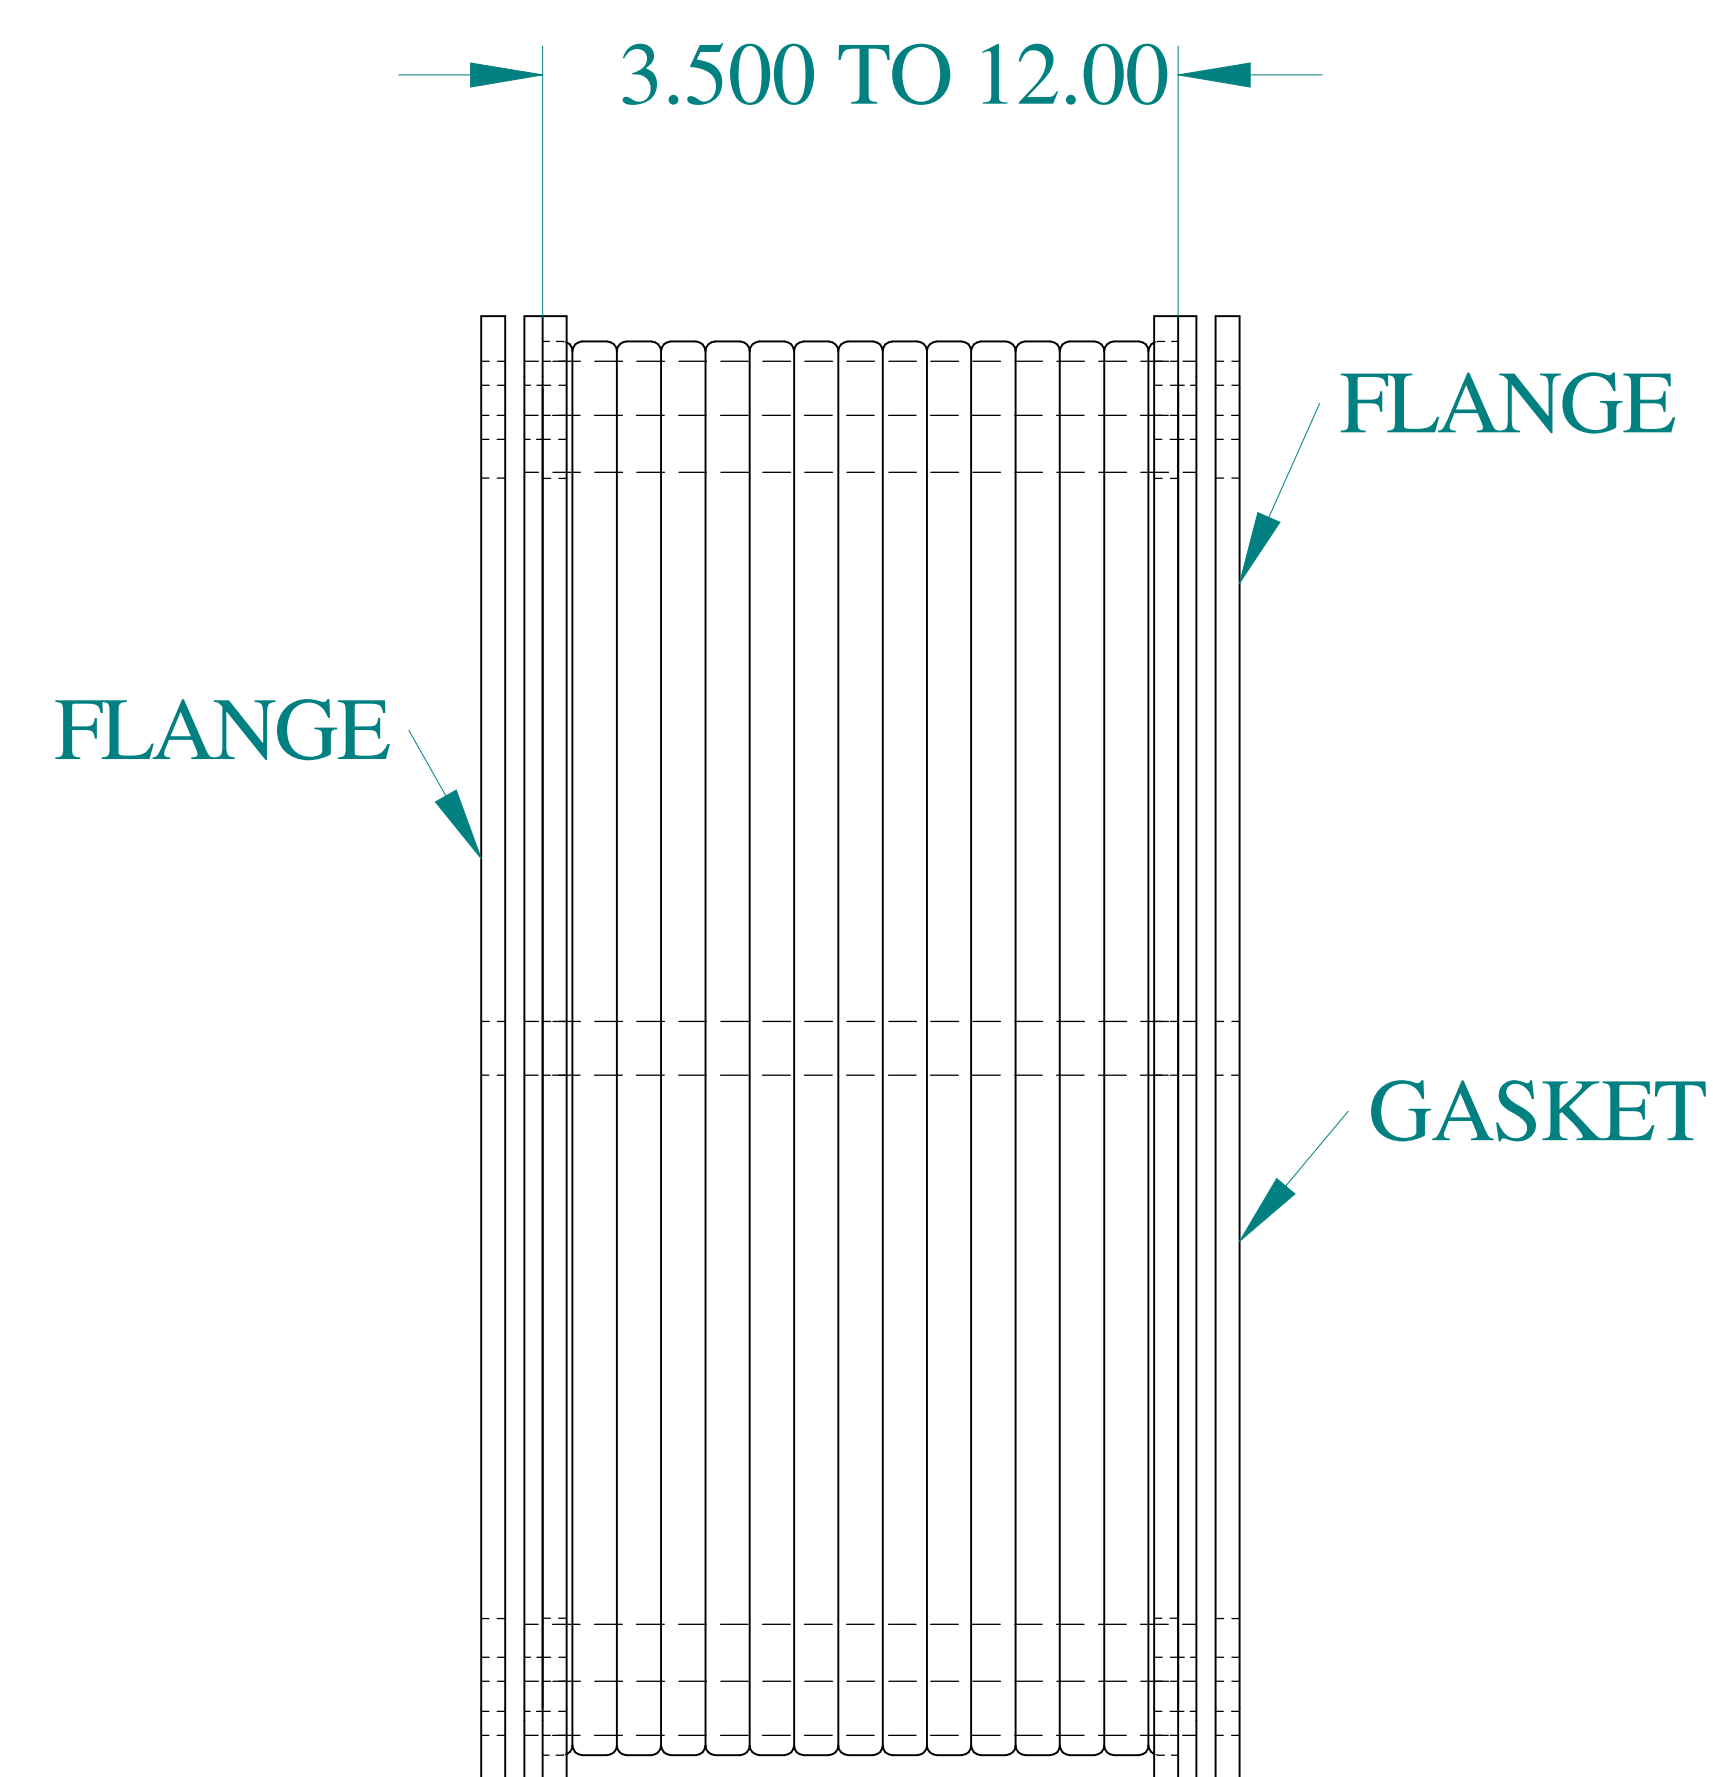

TOP VIEW

ISOMETRIC VIEWS

SIDE VIEW

FRONT VIEW

SIDE VIEW

Data subject to change without notice.

Part # : 1487DFSS

Date : Mar. 22, 2019