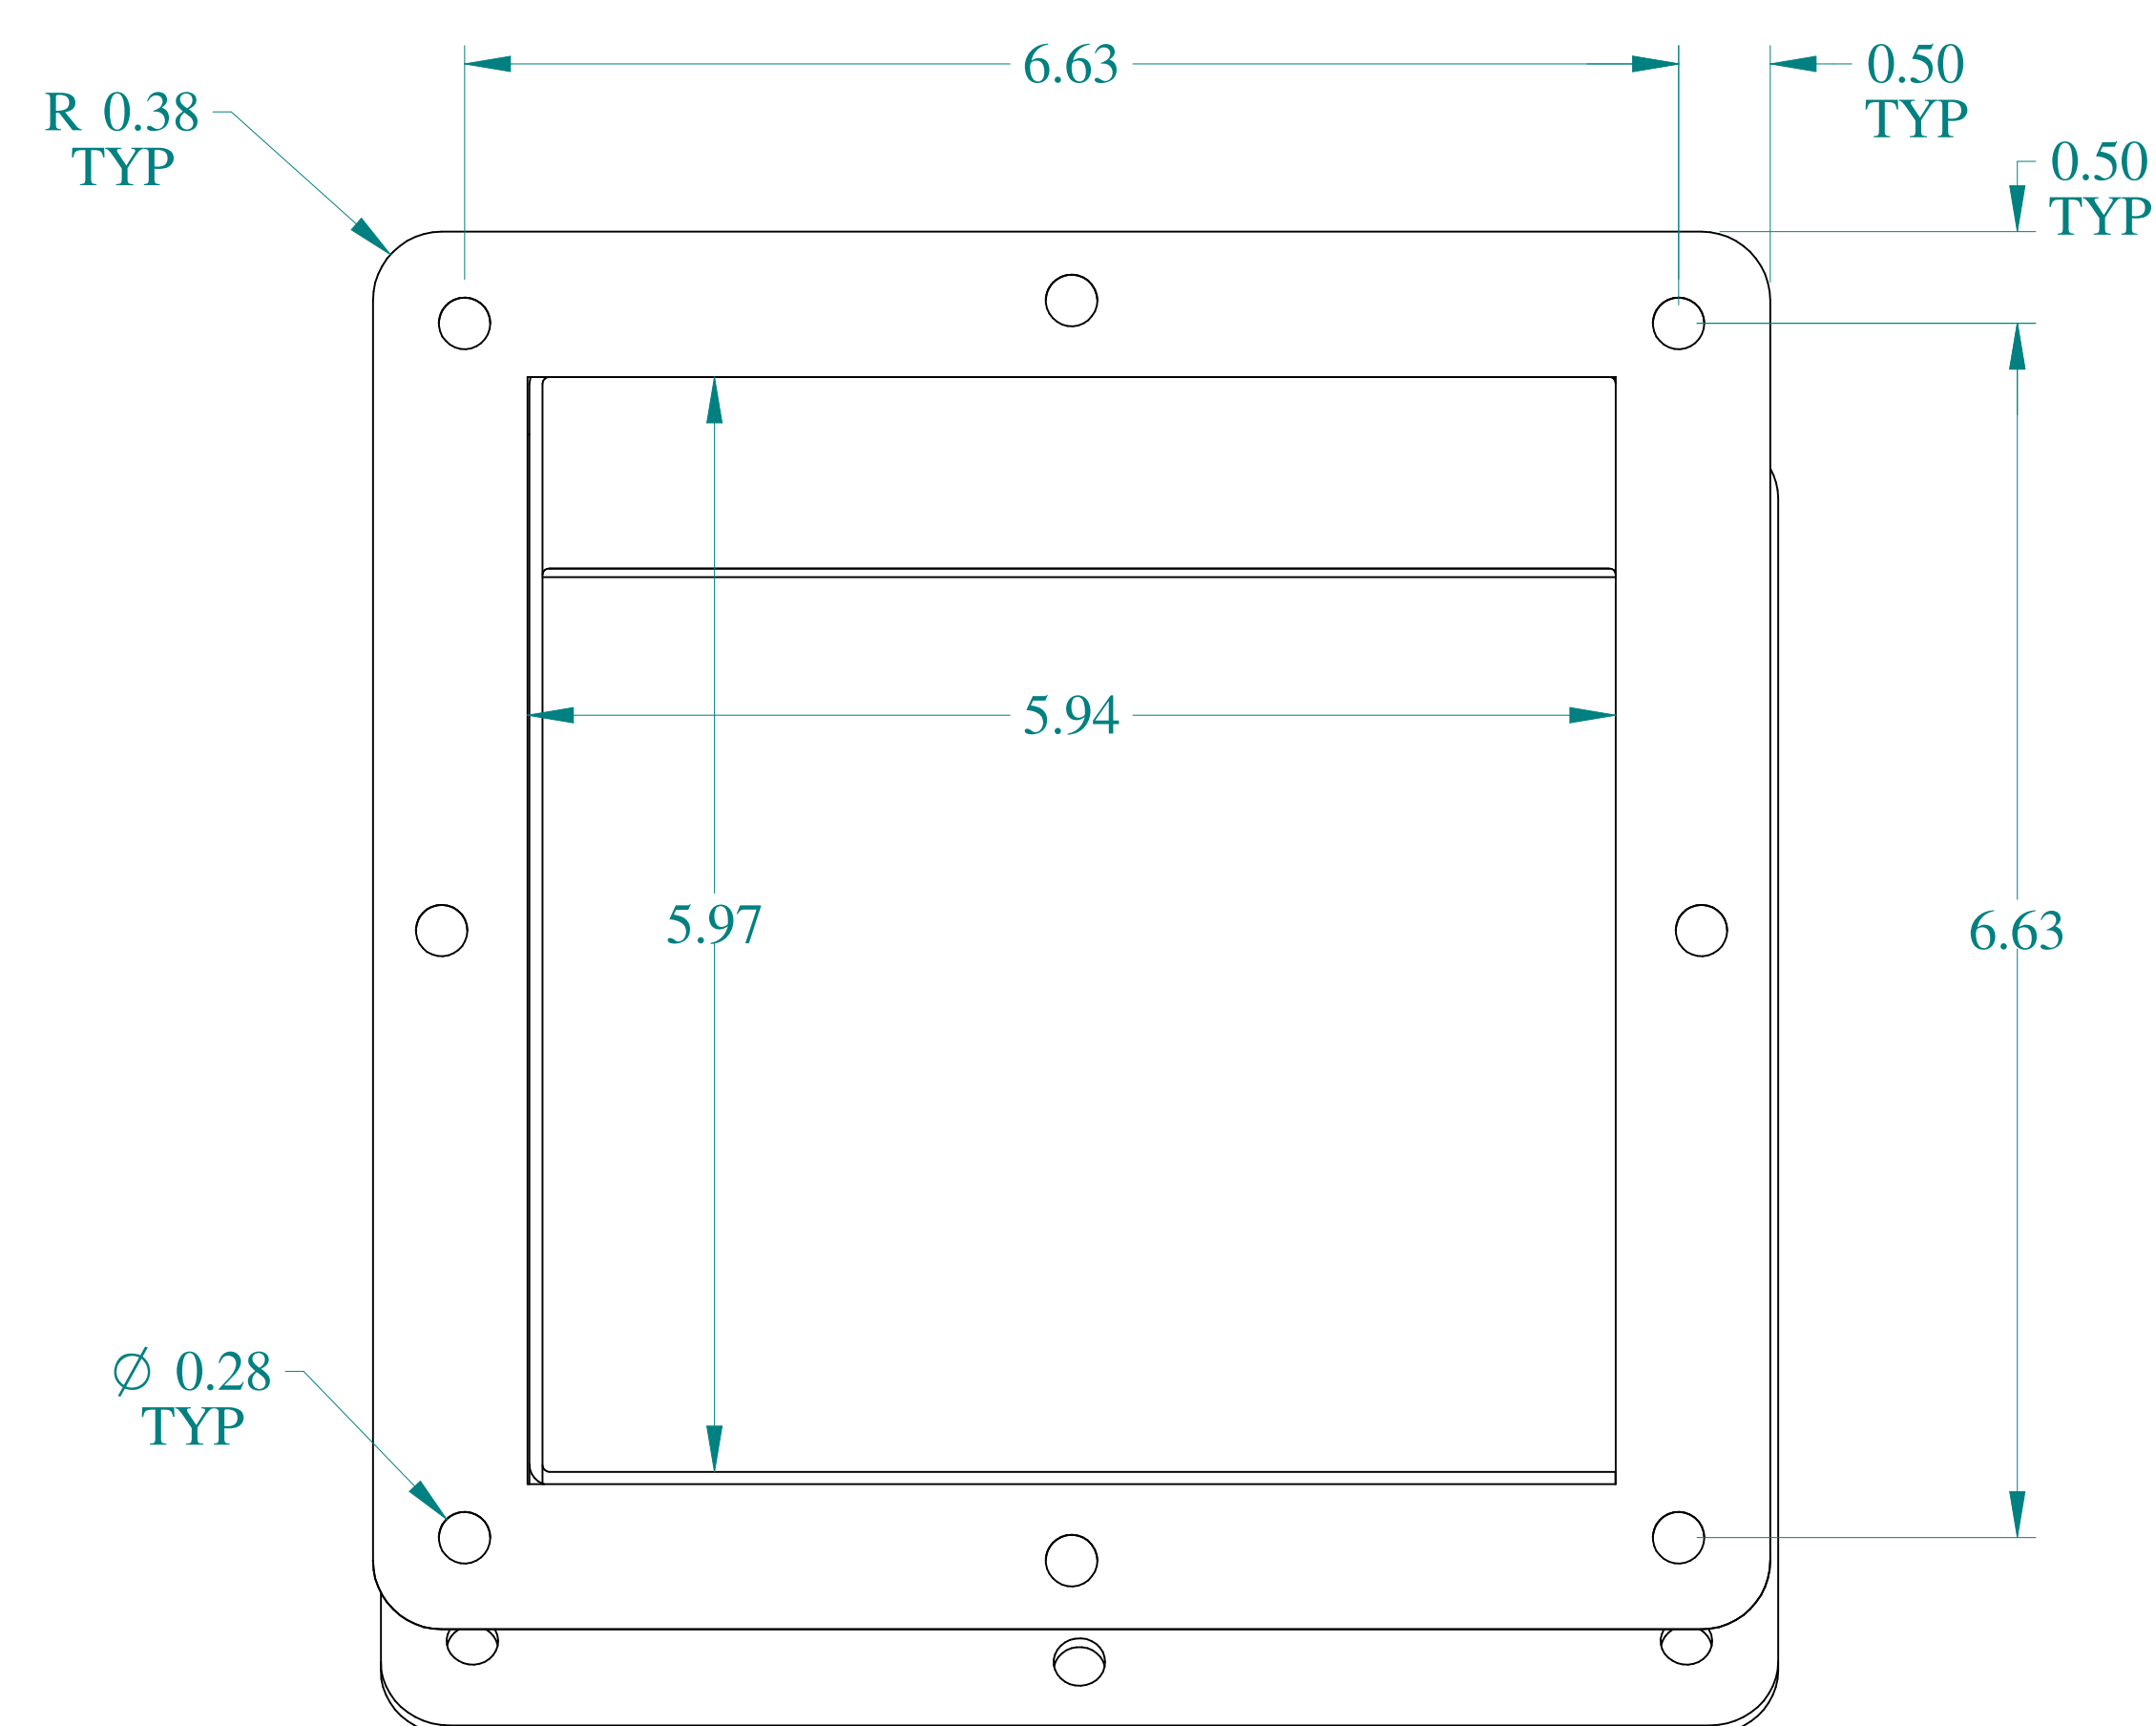

TOP VIEW

SIDE VIEW

FRONT VIEW

VIEW Z-Z

ISOMETRIC VIEWS

BOTTOM VIEW

HAMMOND  
MANUFACTURING®

www.hammondmfg.com

Data subject to change without notice.

Part # : 1487D2P

Date : Mar. 22, 2019

Link: [www.hammg.com/1487D2P](http://www.hammg.com/1487D2P)