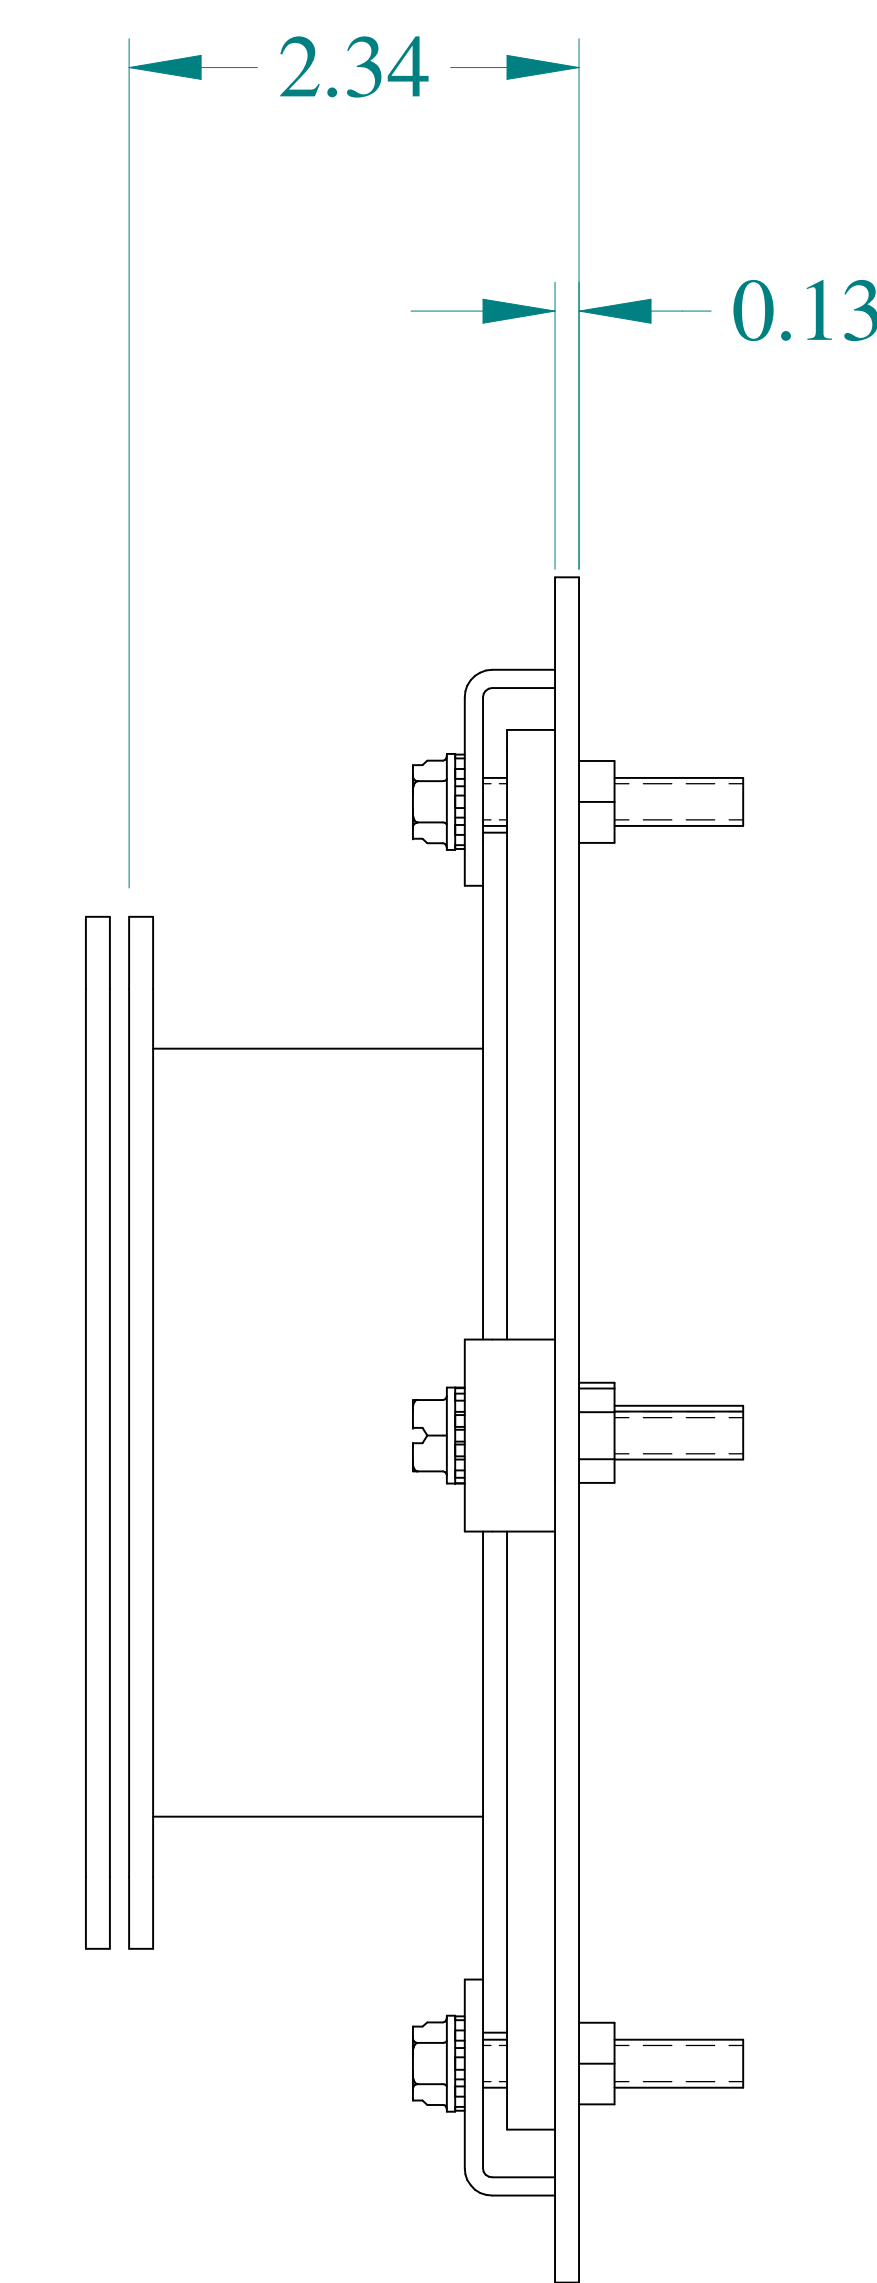

TOP VIEW

ISOMETRIC VIEWS

SIDE VIEW

FRONT VIEW

SIDE VIEW

BACK VIEW

BOTTOM VIEW

Data subject to change without notice.

Part # : 1487CV2SS Date : Mar. 23, 2019

Link: www.hamfmg.com/1487CV2SS