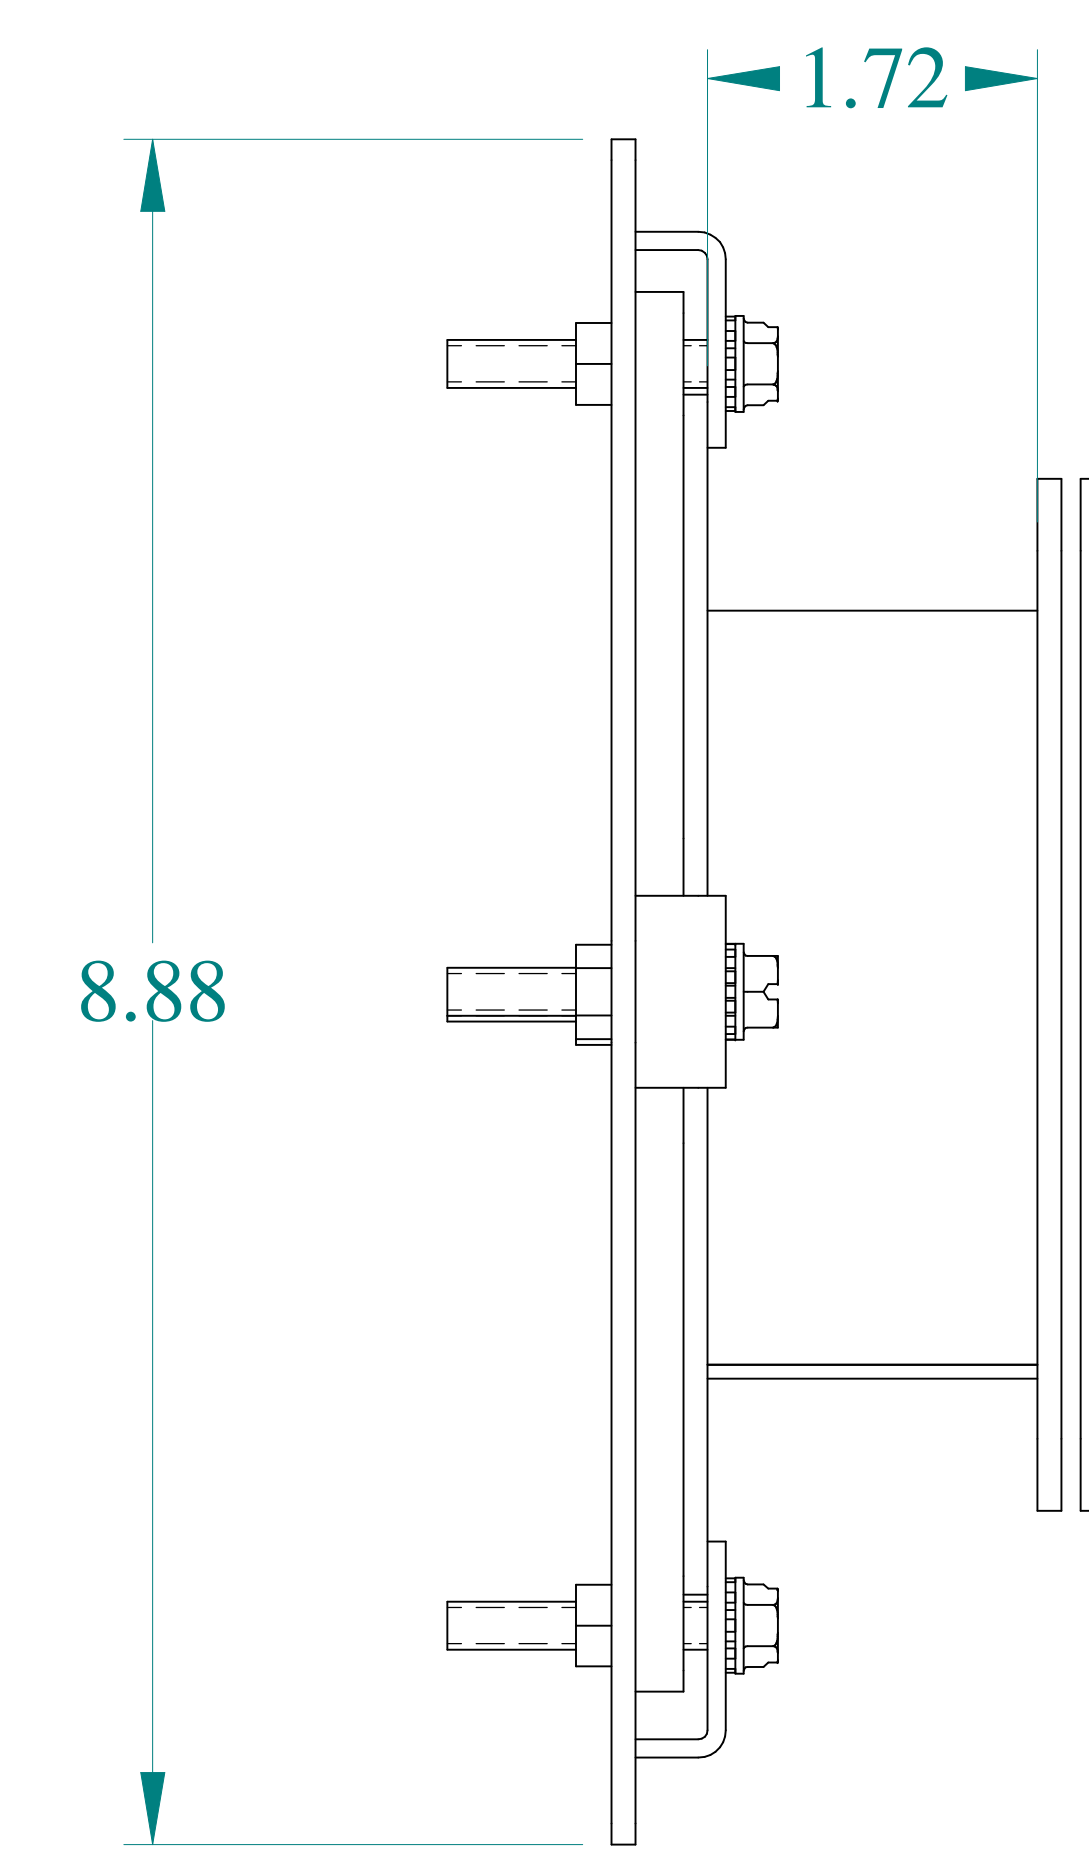

TOP VIEW

ISOMETRIC VIEWS

SIDE VIEW

FRONT VIEW

SIDE VIEW

BACK VIEW

BOTTOM VIEW

Data subject to change without notice.

Part # : 1487CV2SS Date : Mar. 23, 2019

Link: www.hamfmg.com/1487CV2SS