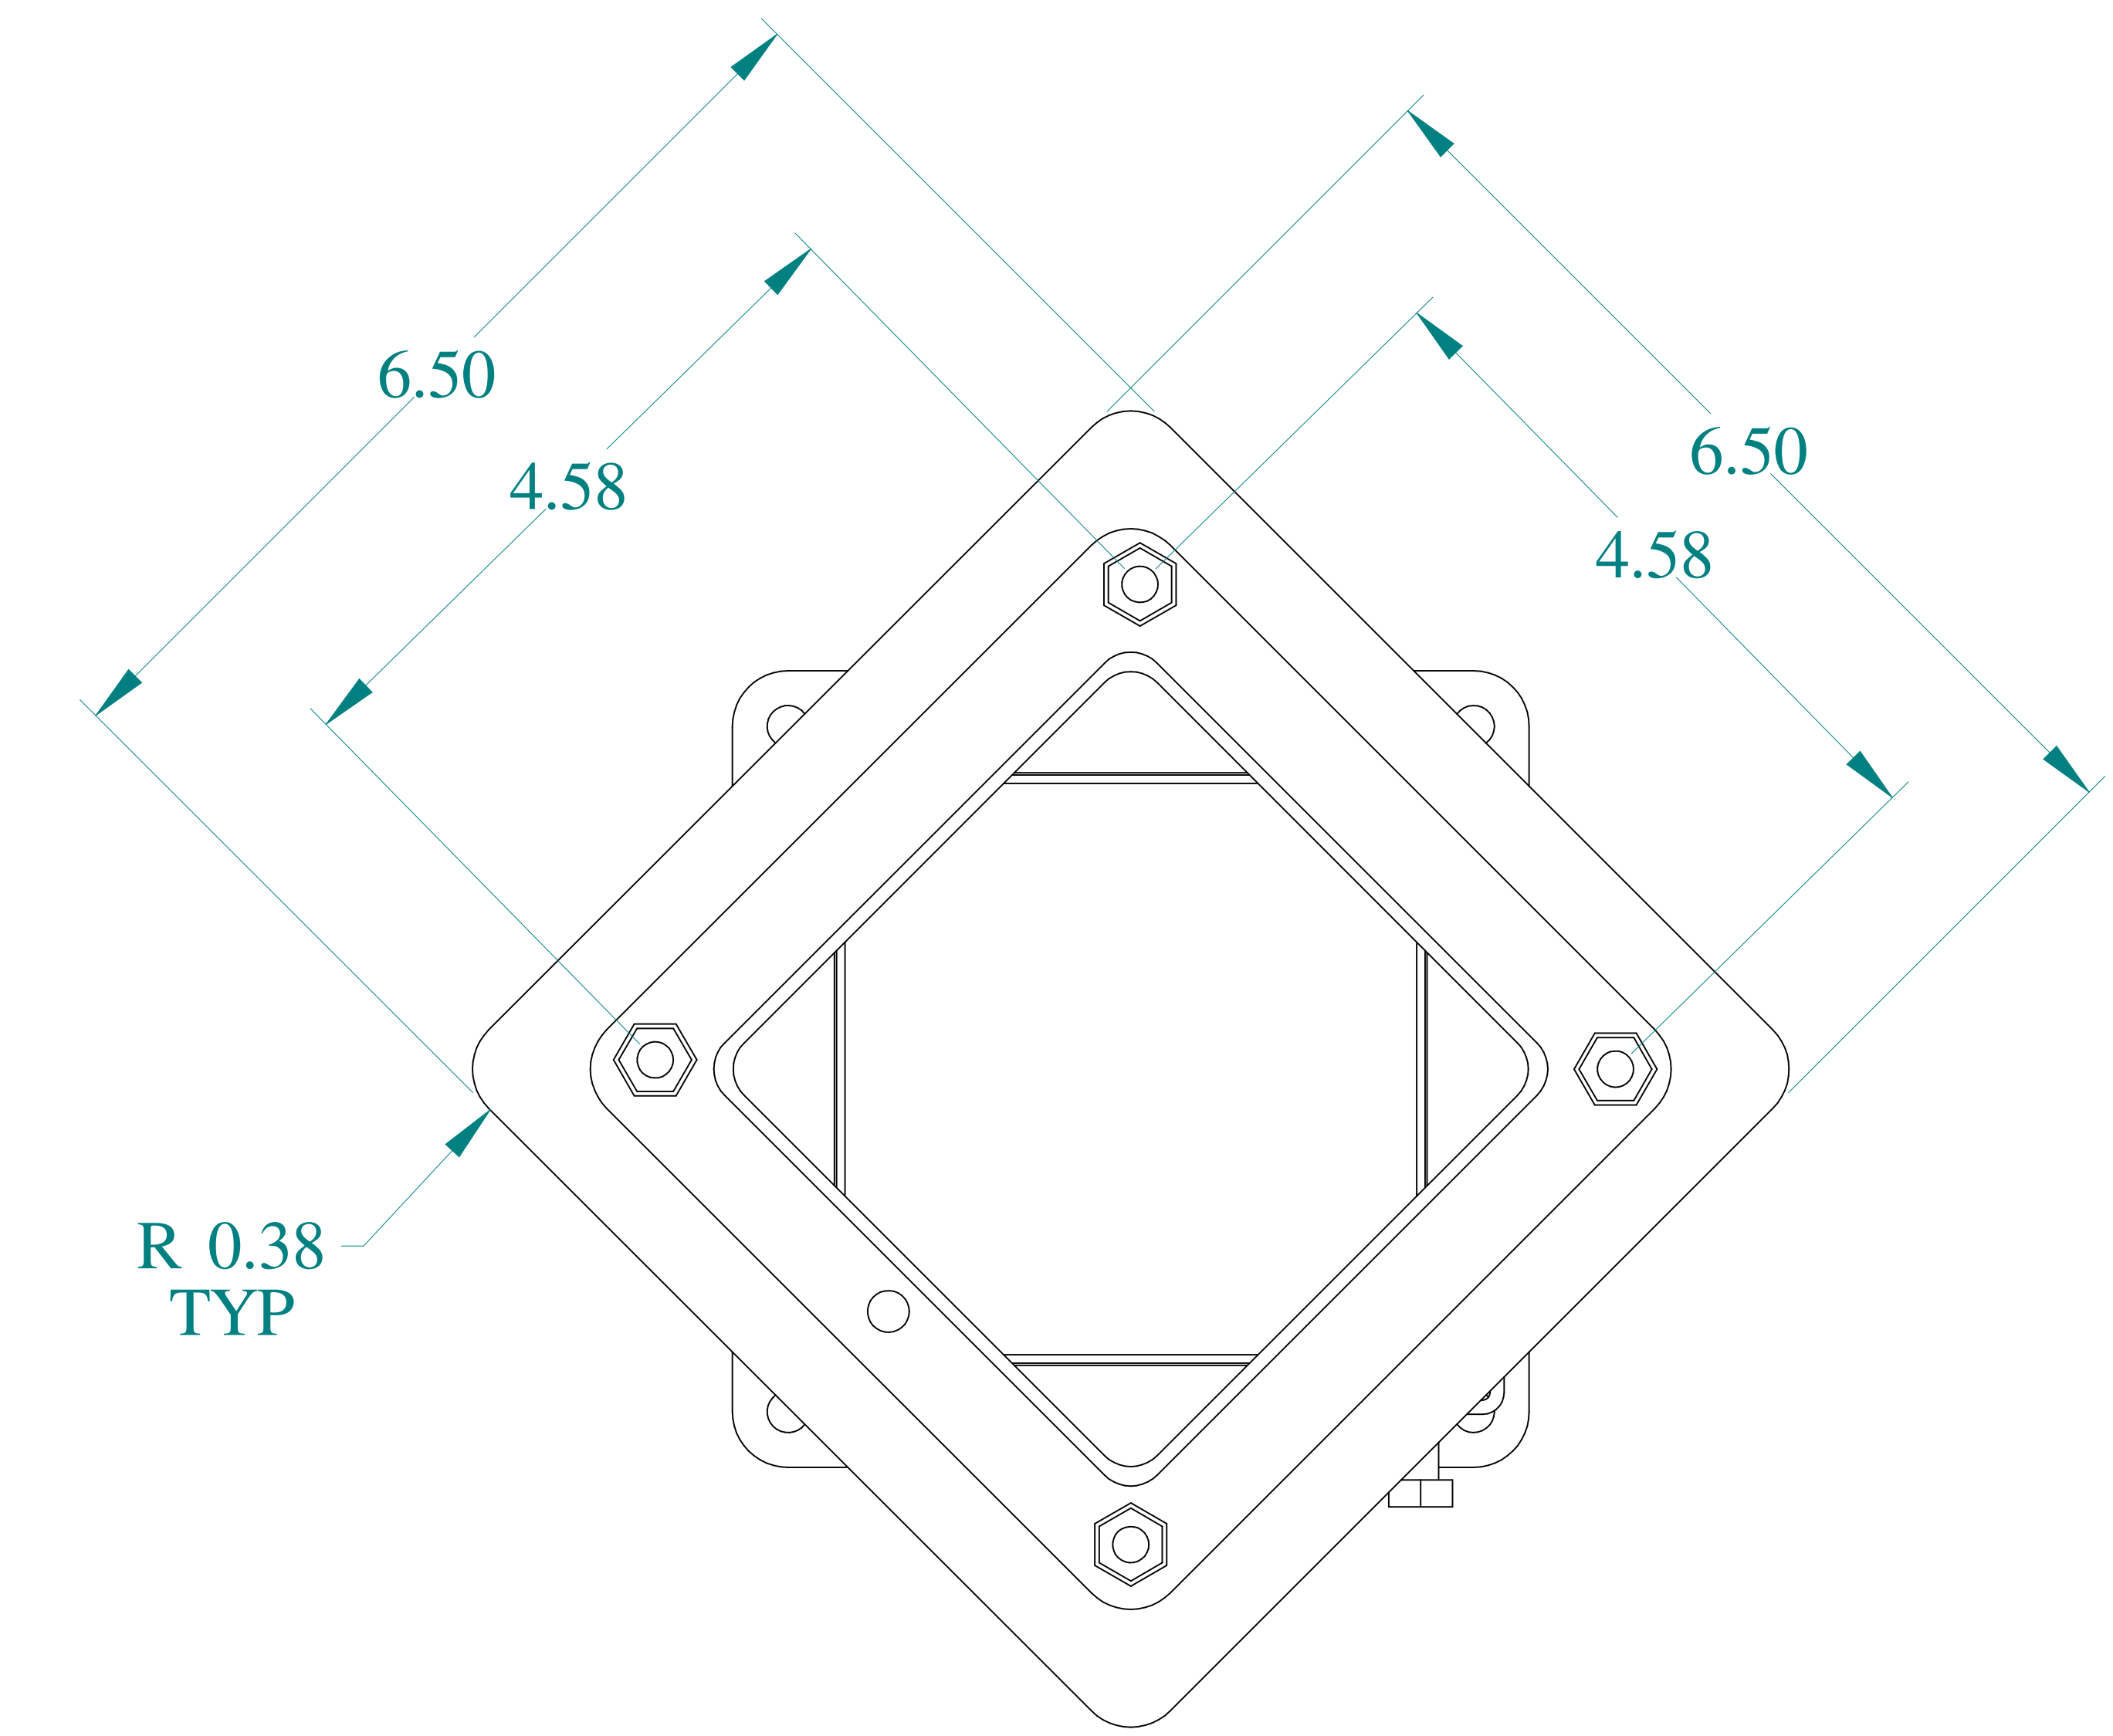

TOP VIEW

ISOMETRIC VIEWS

SIDE VIEW

FRONT VIEW

SIDE VIEW

BACK VIEW

BOTTOM VIEW

Data subject to change without notice.

Part # : 1487CV1

Date : Mar. 23, 2019

Link: www.hamfmfg.com/1487CV1