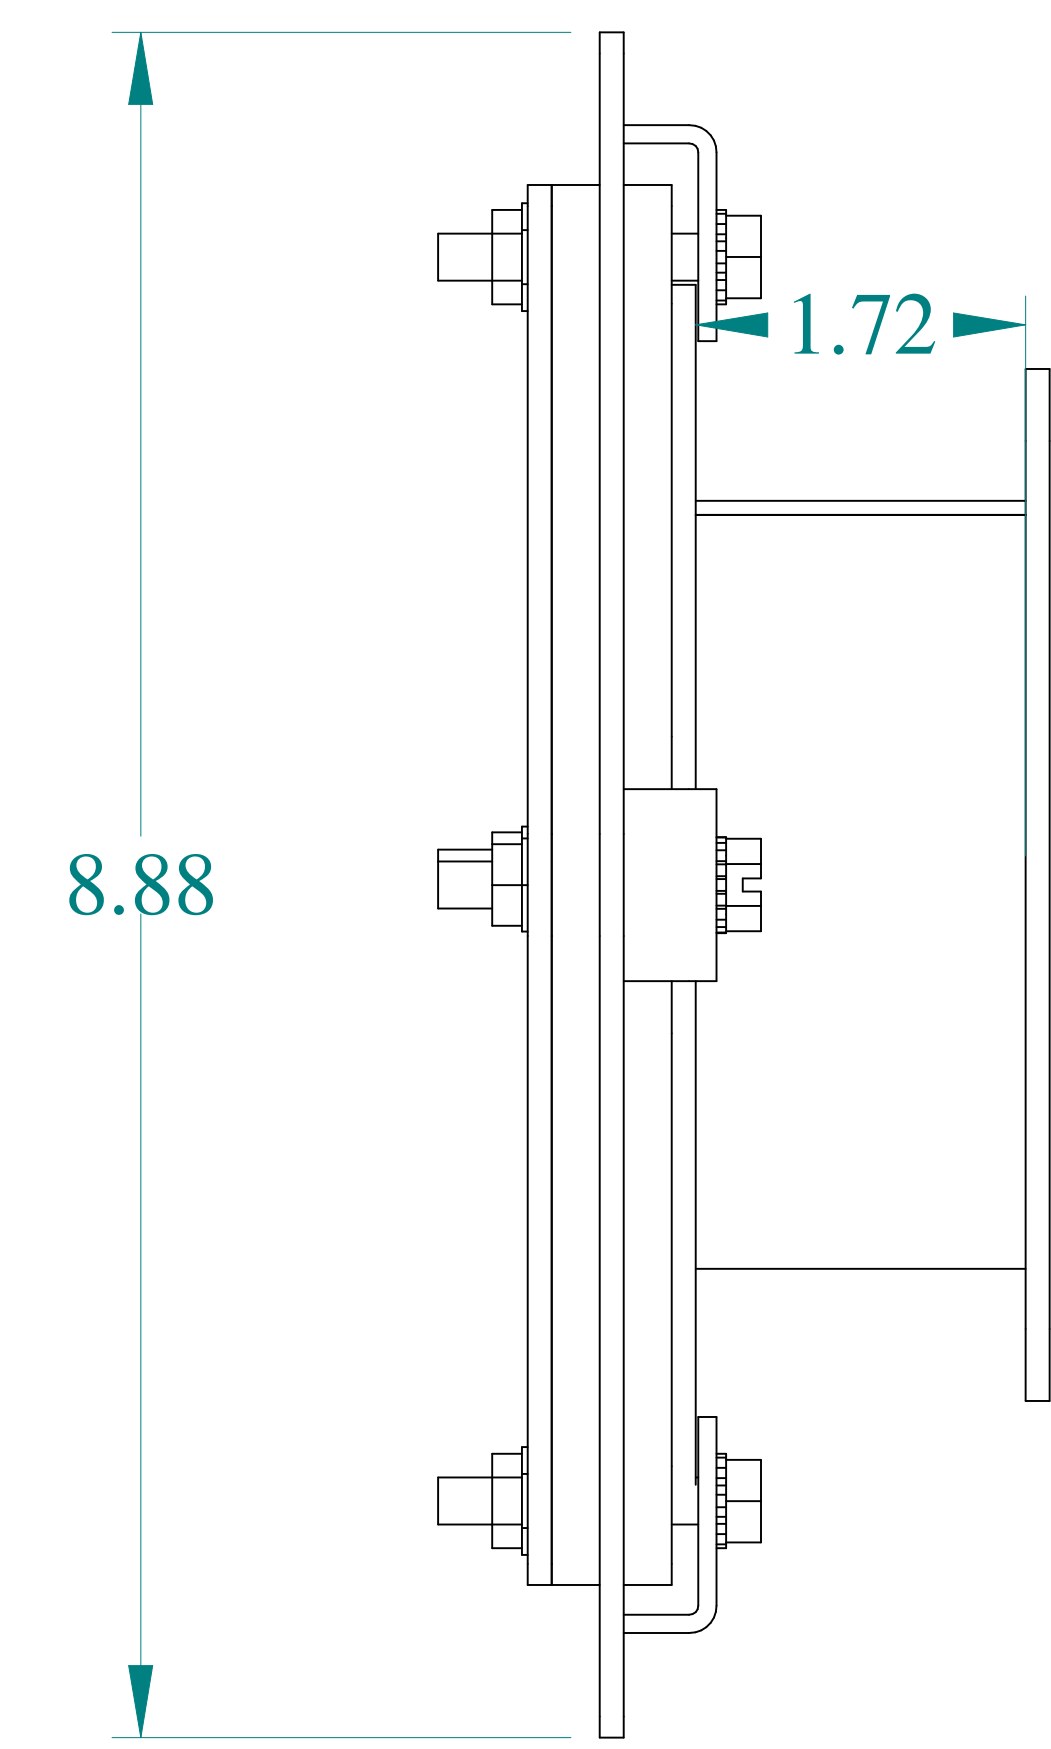

TOP VIEW

ISOMETRIC VIEWS

SIDE VIEW

FRONT VIEW

SIDE VIEW

BACK VIEW

BOTTOM VIEW

Data subject to change without notice.

Part # : 1487CV1

Date : Mar. 23, 2019

Link: www.hamfmfg.com/1487CV1