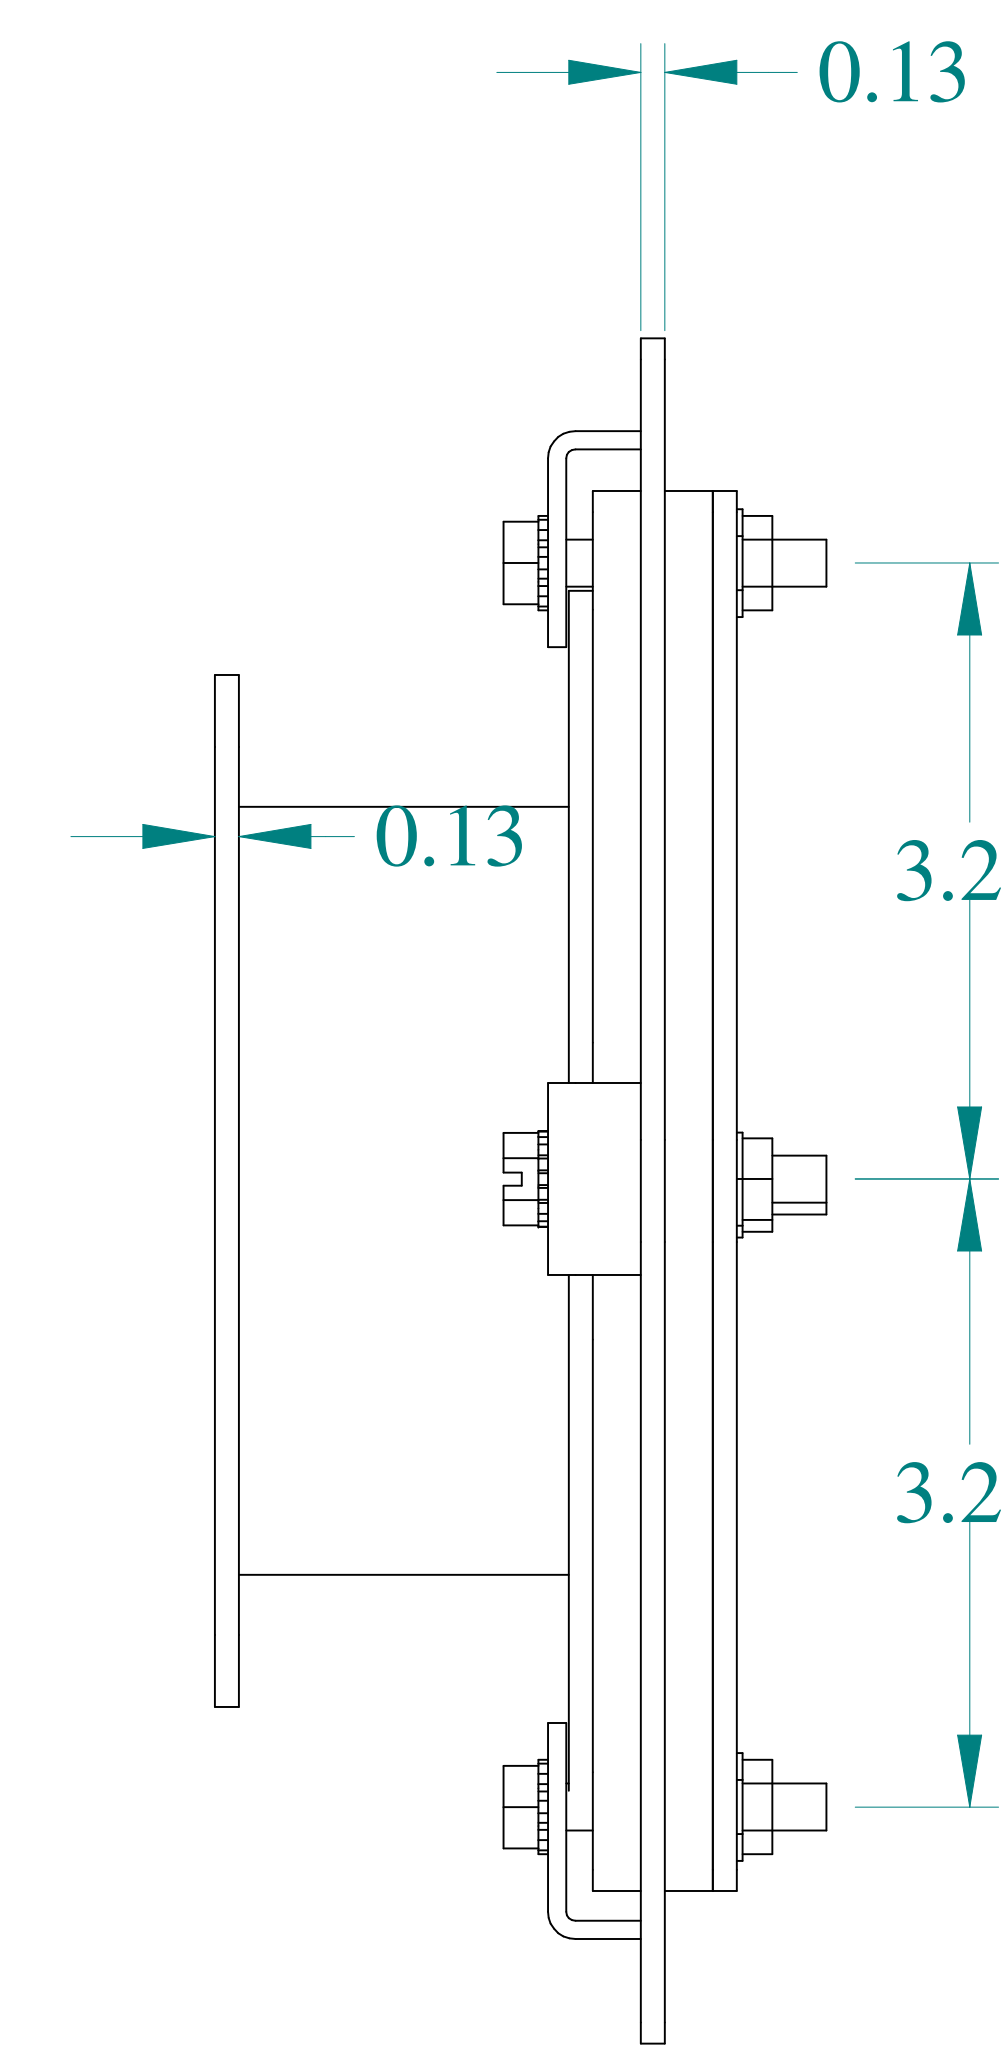

TOP VIEW

ISOMETRIC VIEWS

SIDE VIEW

FRONT VIEW

SIDE VIEW

BACK VIEW

BOTTOM VIEW

Data subject to change without notice.

Part # : 1487CV1

Date : Mar. 23, 2019

Link: www.hamfmfg.com/1487CV1