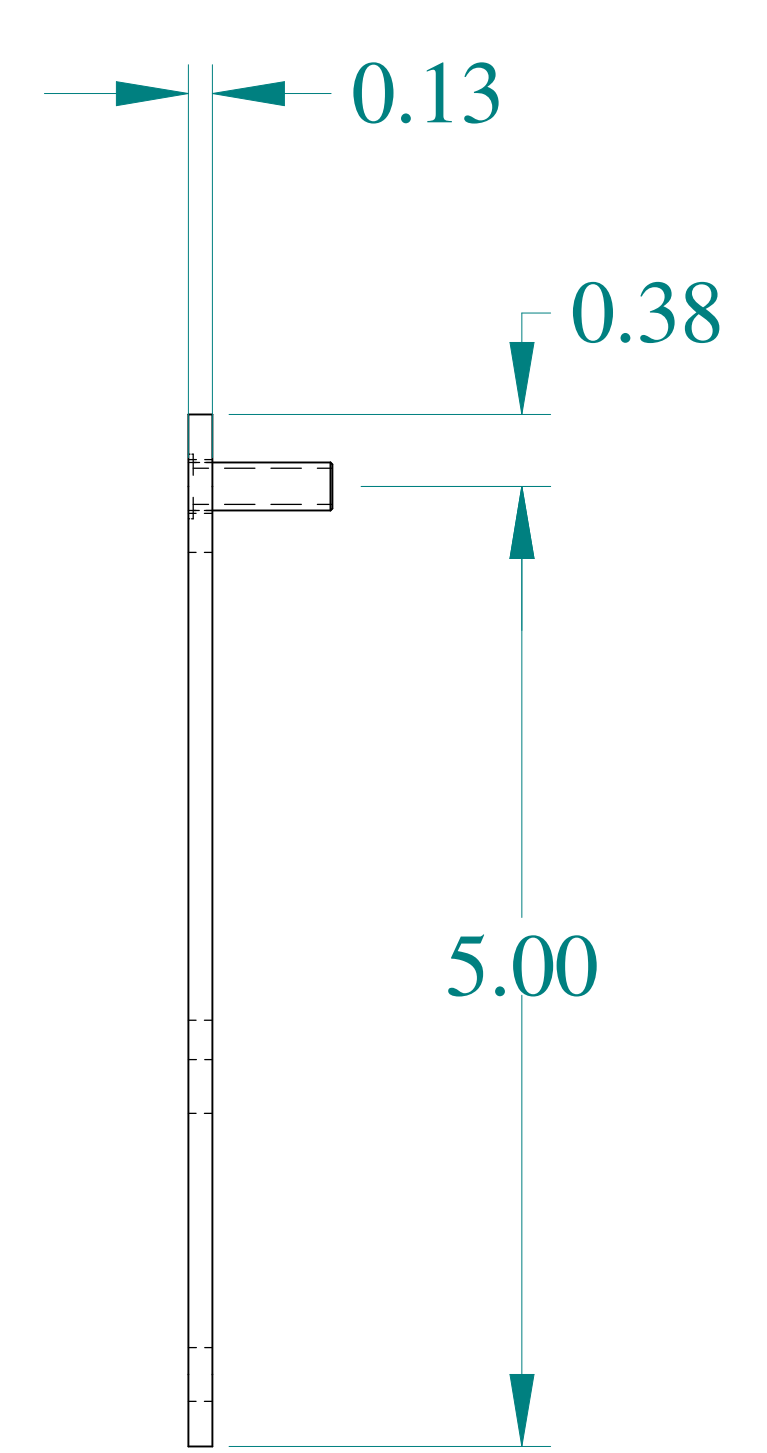

TOP VIEW

ISOMETRIC VIEWS

BACK VIEW

SIDE VIEW

FRONT VIEW

SIDE VIEW

BOTTOM VIEW

**HAMMOND
MANUFACTURING®**
www.hammondmfg.com

Data subject to change without notice.

Part #: 1487CRE Date: Mar. 23, 2019

Link: www.hamdfg.com/1487CRE