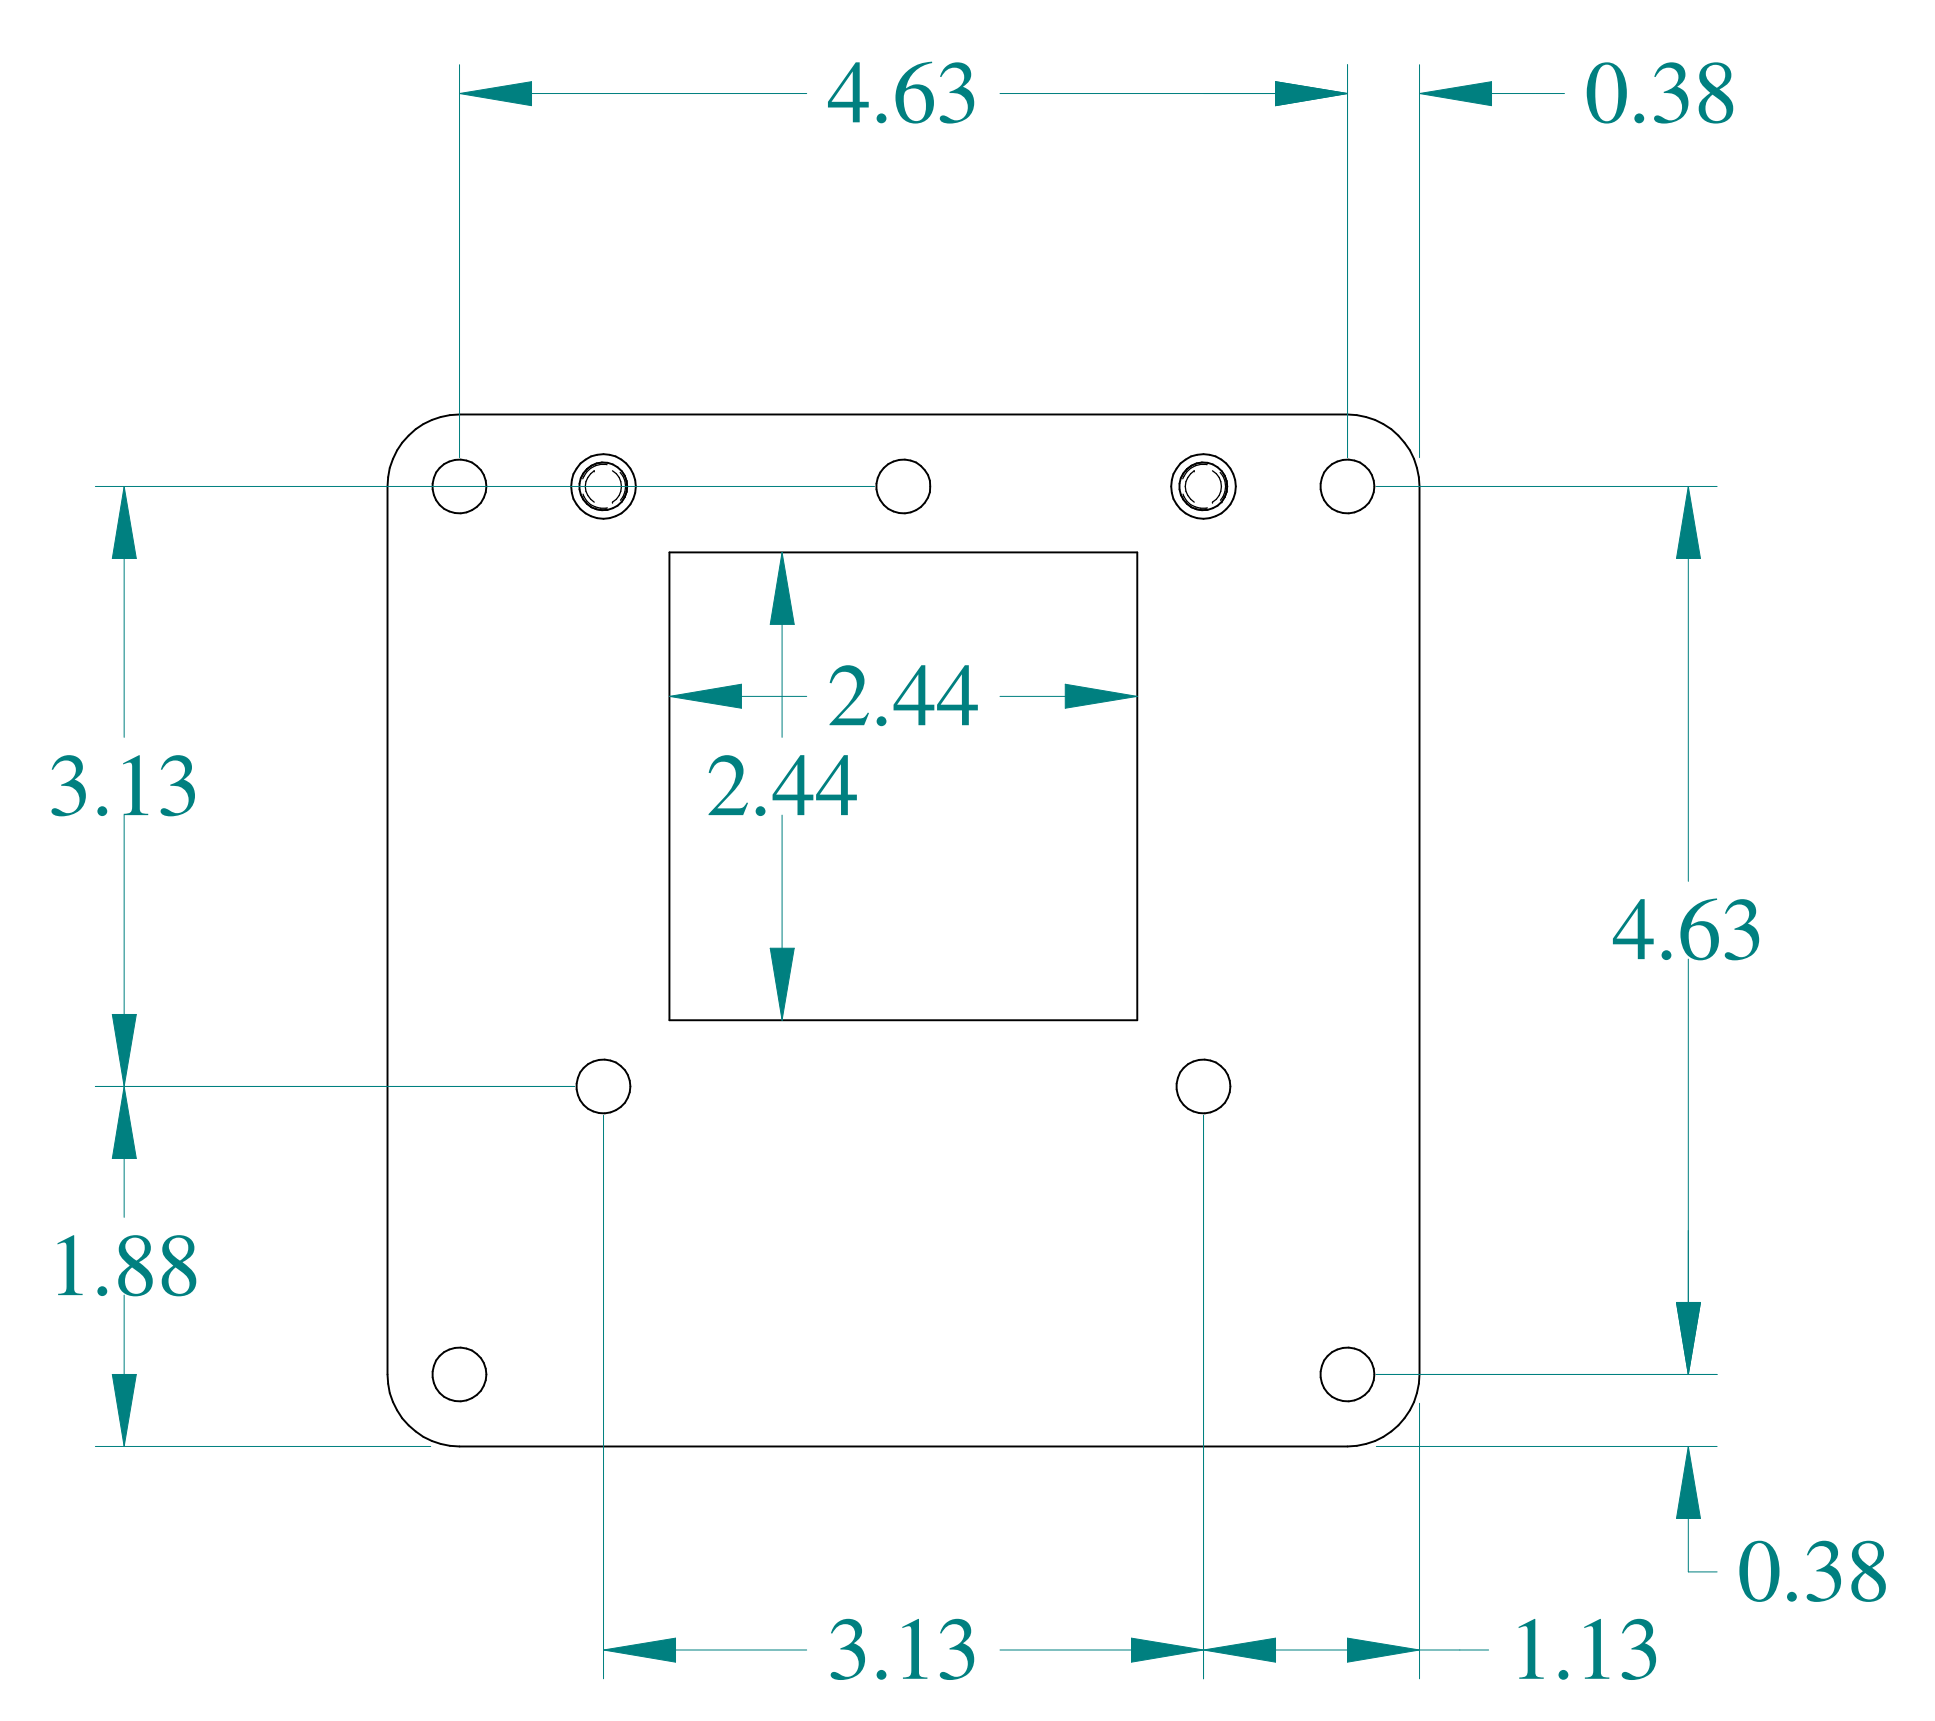

TOP VIEW

ISOMETRIC VIEWS

BACK VIEW

SIDE VIEW

FRONT VIEW

SIDE VIEW

BOTTOM VIEW

**HAMMOND
MANUFACTURING®**
www.hammondmfg.com

Data subject to change without notice.

Part #: 1487CRE Date: Mar. 23, 2019

Link: www.hamdfg.com/1487CRE