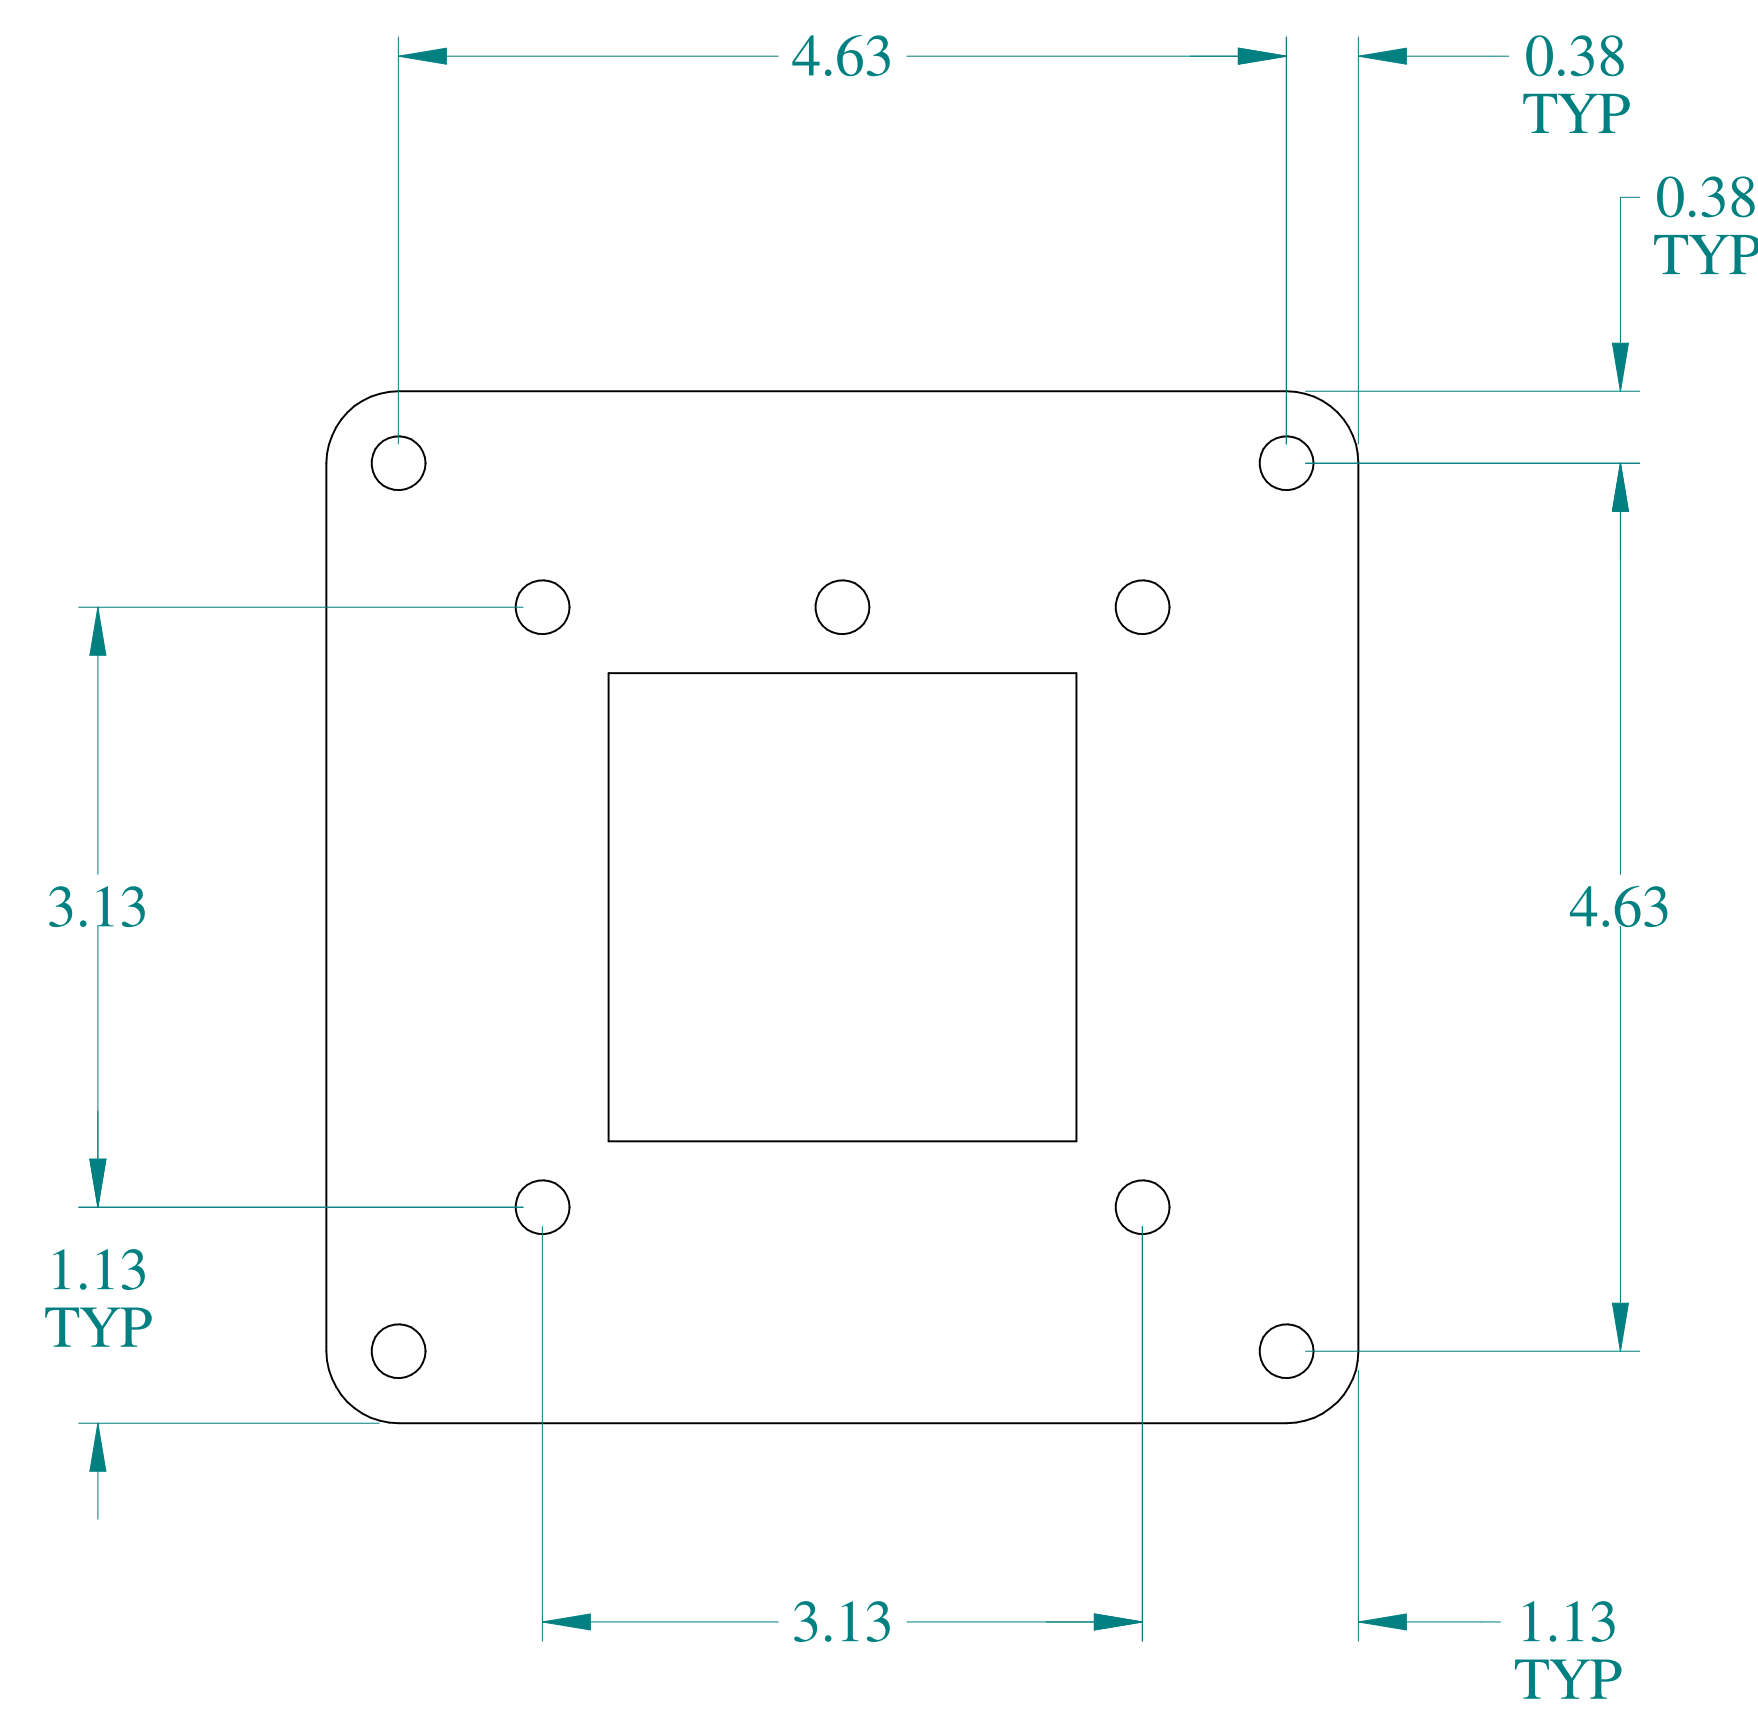

TOP VIEW

ISOMETRIC VIEWS

BACK VIEW

SIDE VIEW

FRONT VIEW

SIDE VIEW

BOTTOM VIEW

**HAMMOND MANUFACTURING®**  
 www.hammondmfg.com

Data subject to change without notice.

Part #: 1487CRC Date: Mar. 23, 2019

Link: [www.hammg.com/1487CRC](http://www.hammg.com/1487CRC)