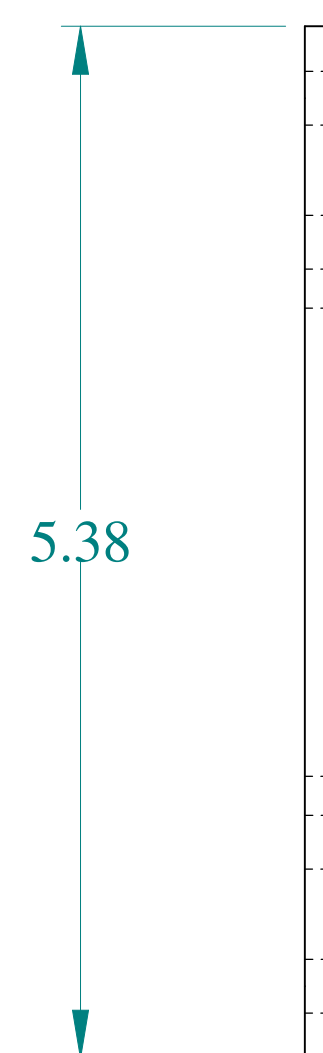

TOP VIEW

ISOMETRIC VIEWS

BACK VIEW

SIDE VIEW

FRONT VIEW

SIDE VIEW

BOTTOM VIEW

**HAMMOND MANUFACTURING®**  
 www.hammondmfg.com

Data subject to change without notice.

Part #: 1487CRC Date: Mar. 23, 2019

Link: [www.hammg.com/1487CRC](http://www.hammg.com/1487CRC)