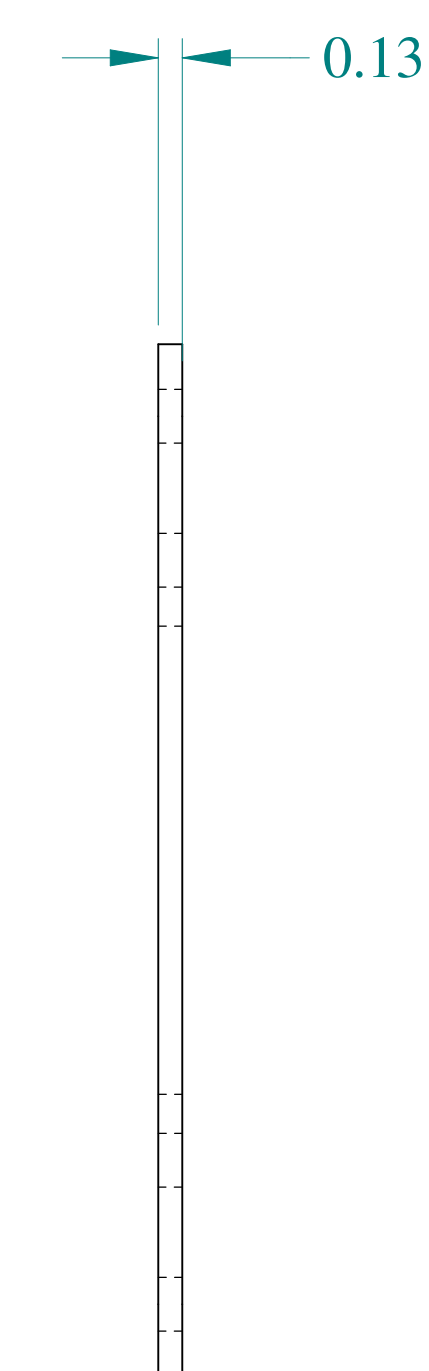

TOP VIEW

ISOMETRIC VIEWS

BACK VIEW

SIDE VIEW

FRONT VIEW

SIDE VIEW

BOTTOM VIEW

**HAMMOND MANUFACTURING®**  
 www.hammondmfg.com

Data subject to change without notice.

Part #: 1487CRC Date: Mar. 23, 2019

Link: [www.hammg.com/1487CRC](http://www.hammg.com/1487CRC)