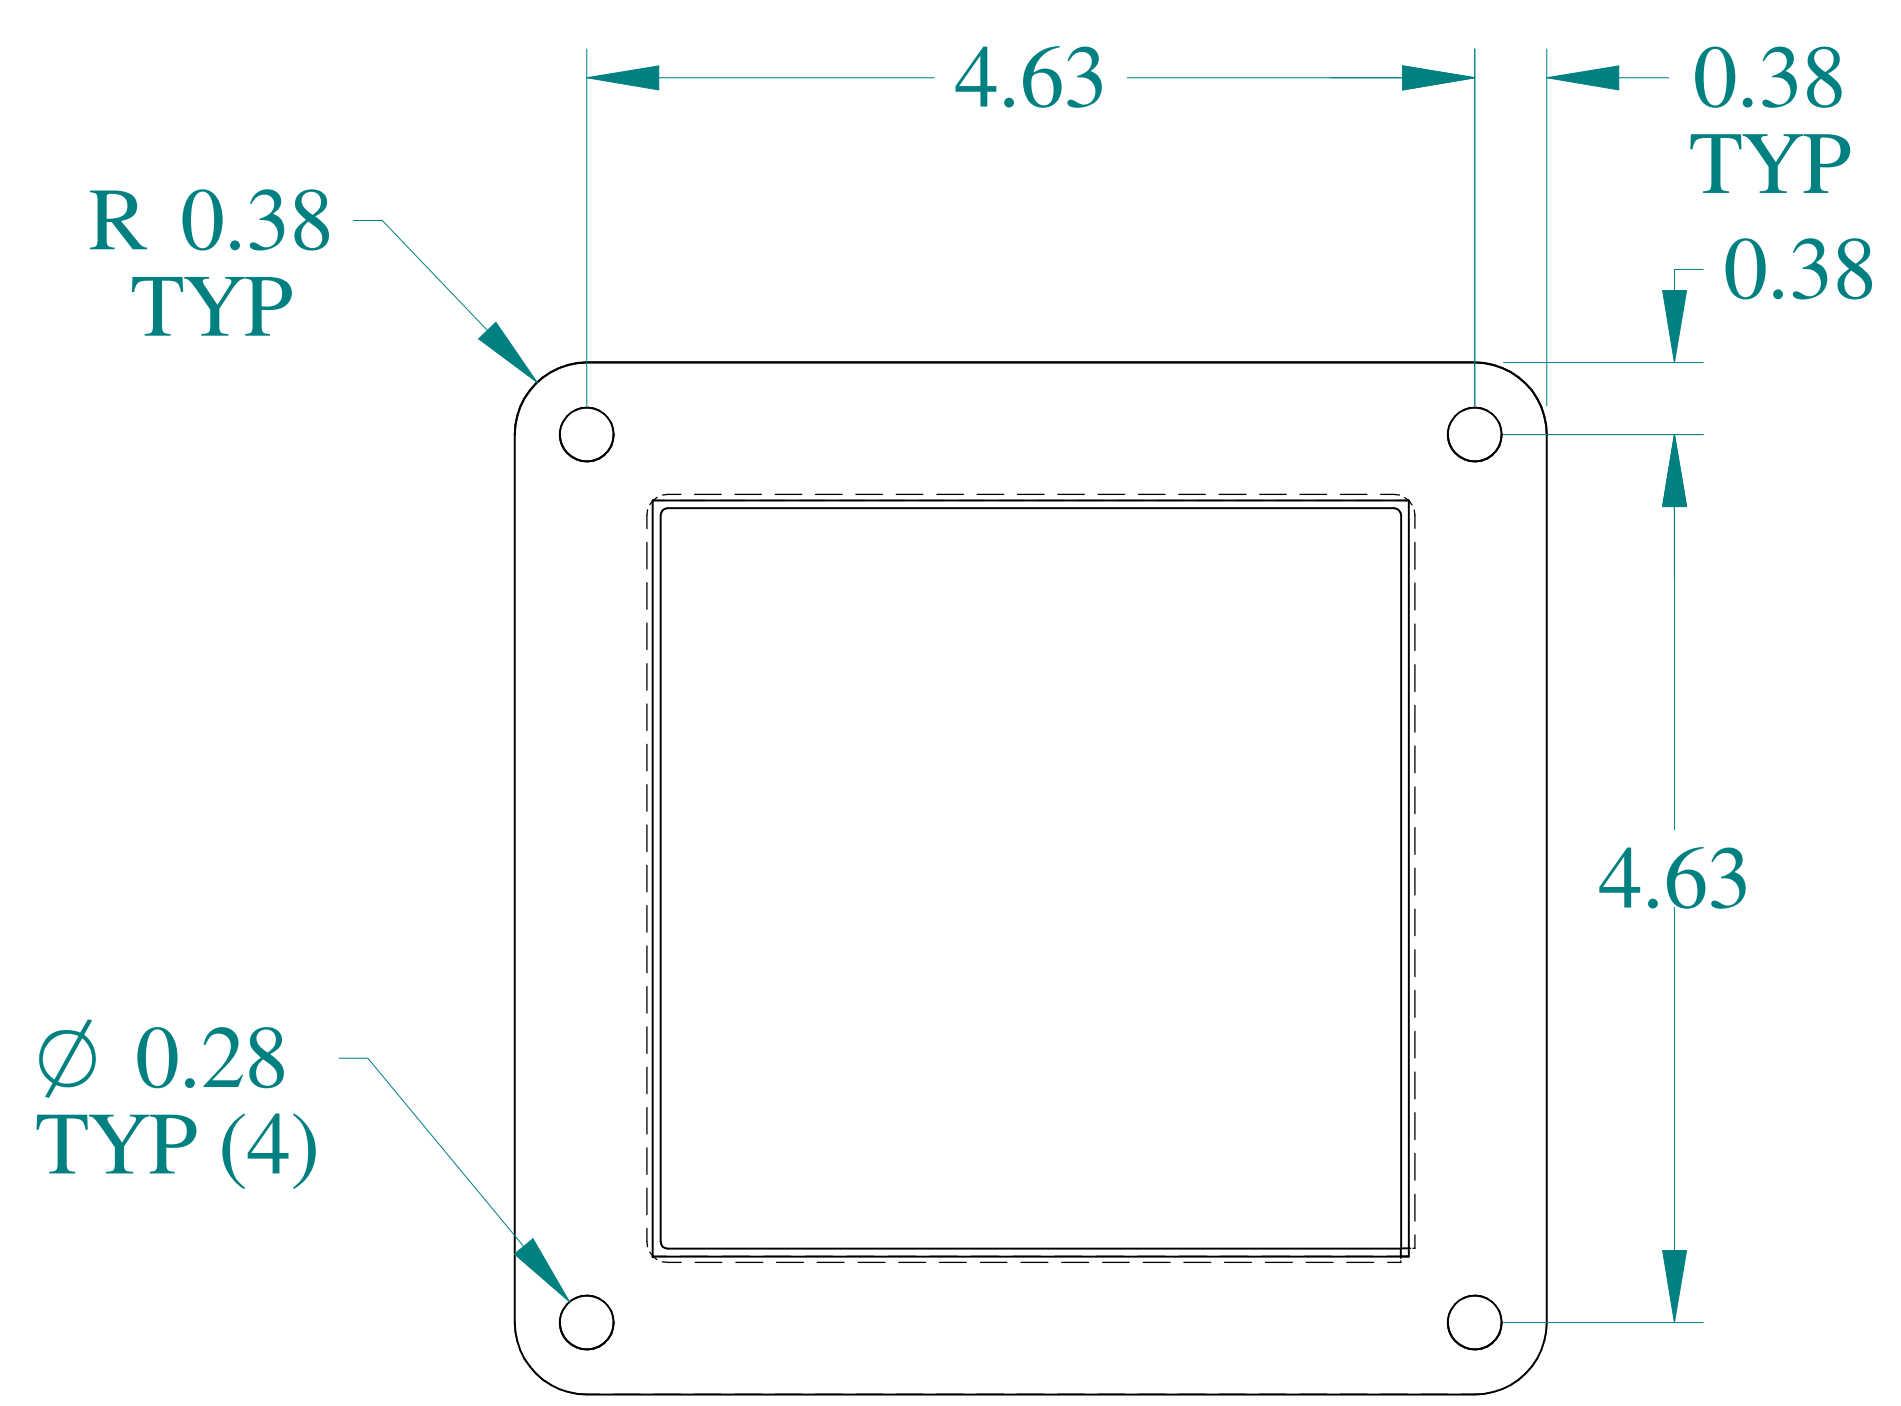

TOP VIEW

ISOMETRIC VIEWS

SIDE VIEW

FRONT VIEW

SIDE VIEW

BOTTOM VIEW

M **HAMMOND**
MANUFACTURING®

W www.hammondmfg.com

Data subject to change without notice.

Part # : 1487CM3 Date : Mar. 22, 2019

Link:www.hammfg.com/1487CM3