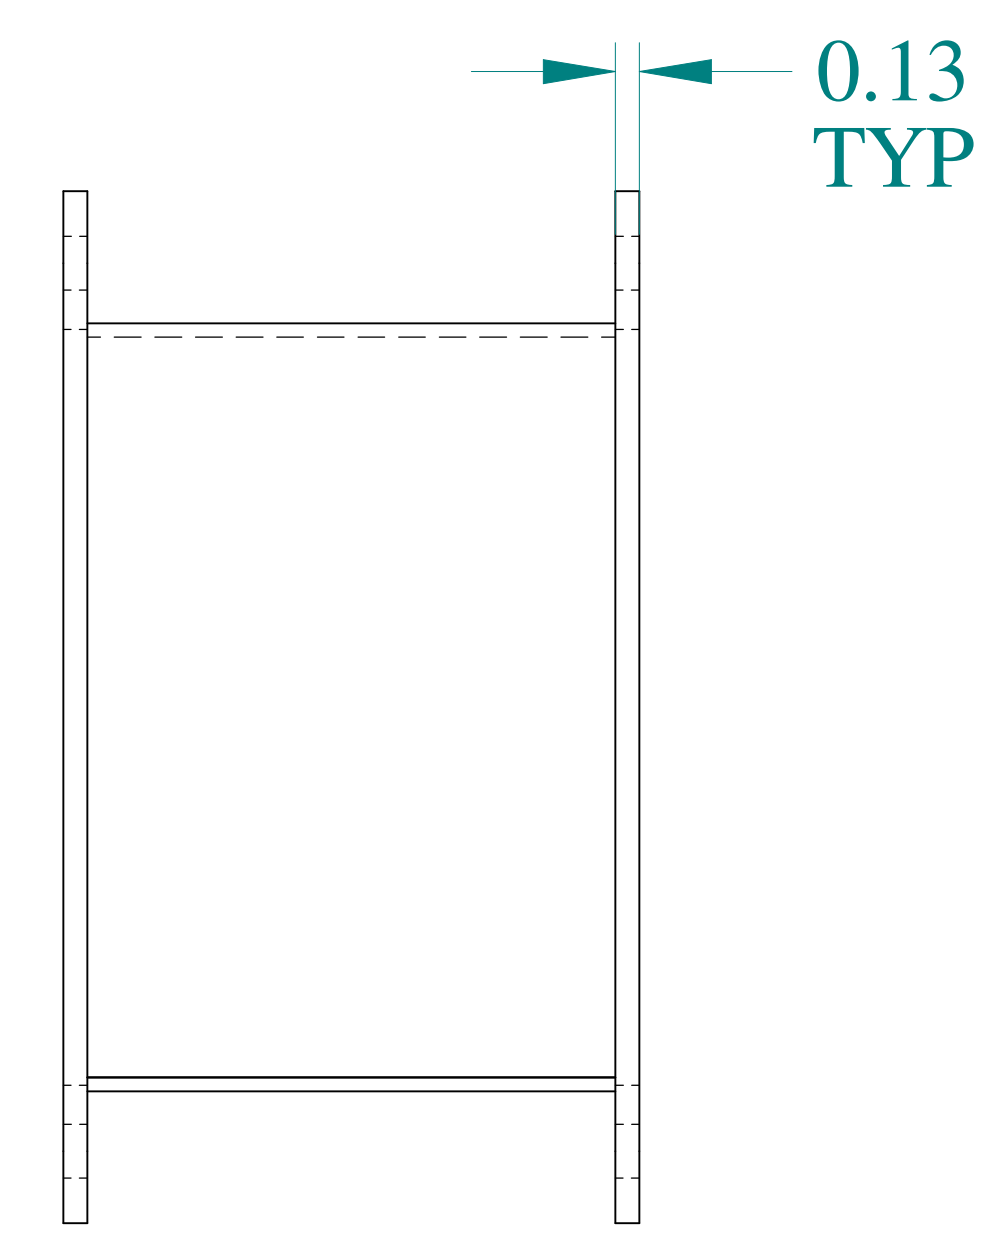

TOP VIEW

ISOMETRIC VIEWS

SIDE VIEW

FRONT VIEW

SIDE VIEW

BOTTOM VIEW

M **HAMMOND**
MANUFACTURING®

W www.hammondmfg.com

Data subject to change without notice.

Part # : 1487CM3 Date : Mar. 22, 2019

Link:www.hammfg.com/1487CM3