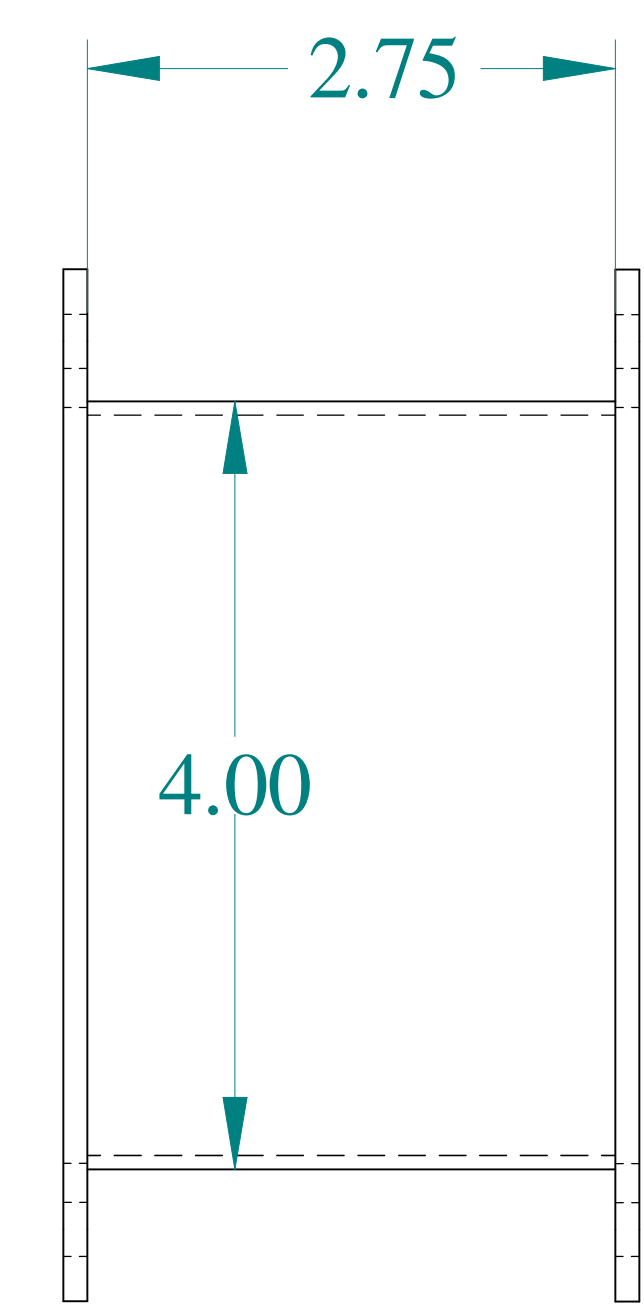

TOP VIEW

ISOMETRIC VIEWS

SIDE VIEW

FRONT VIEW

SIDE VIEW

BOTTOM VIEW

M **HAMMOND**
MANUFACTURING®

W www.hammondmfg.com

Data subject to change without notice.

Part # : 1487CM3 Date : Mar. 22, 2019

Link:www.hammfg.com/1487CM3