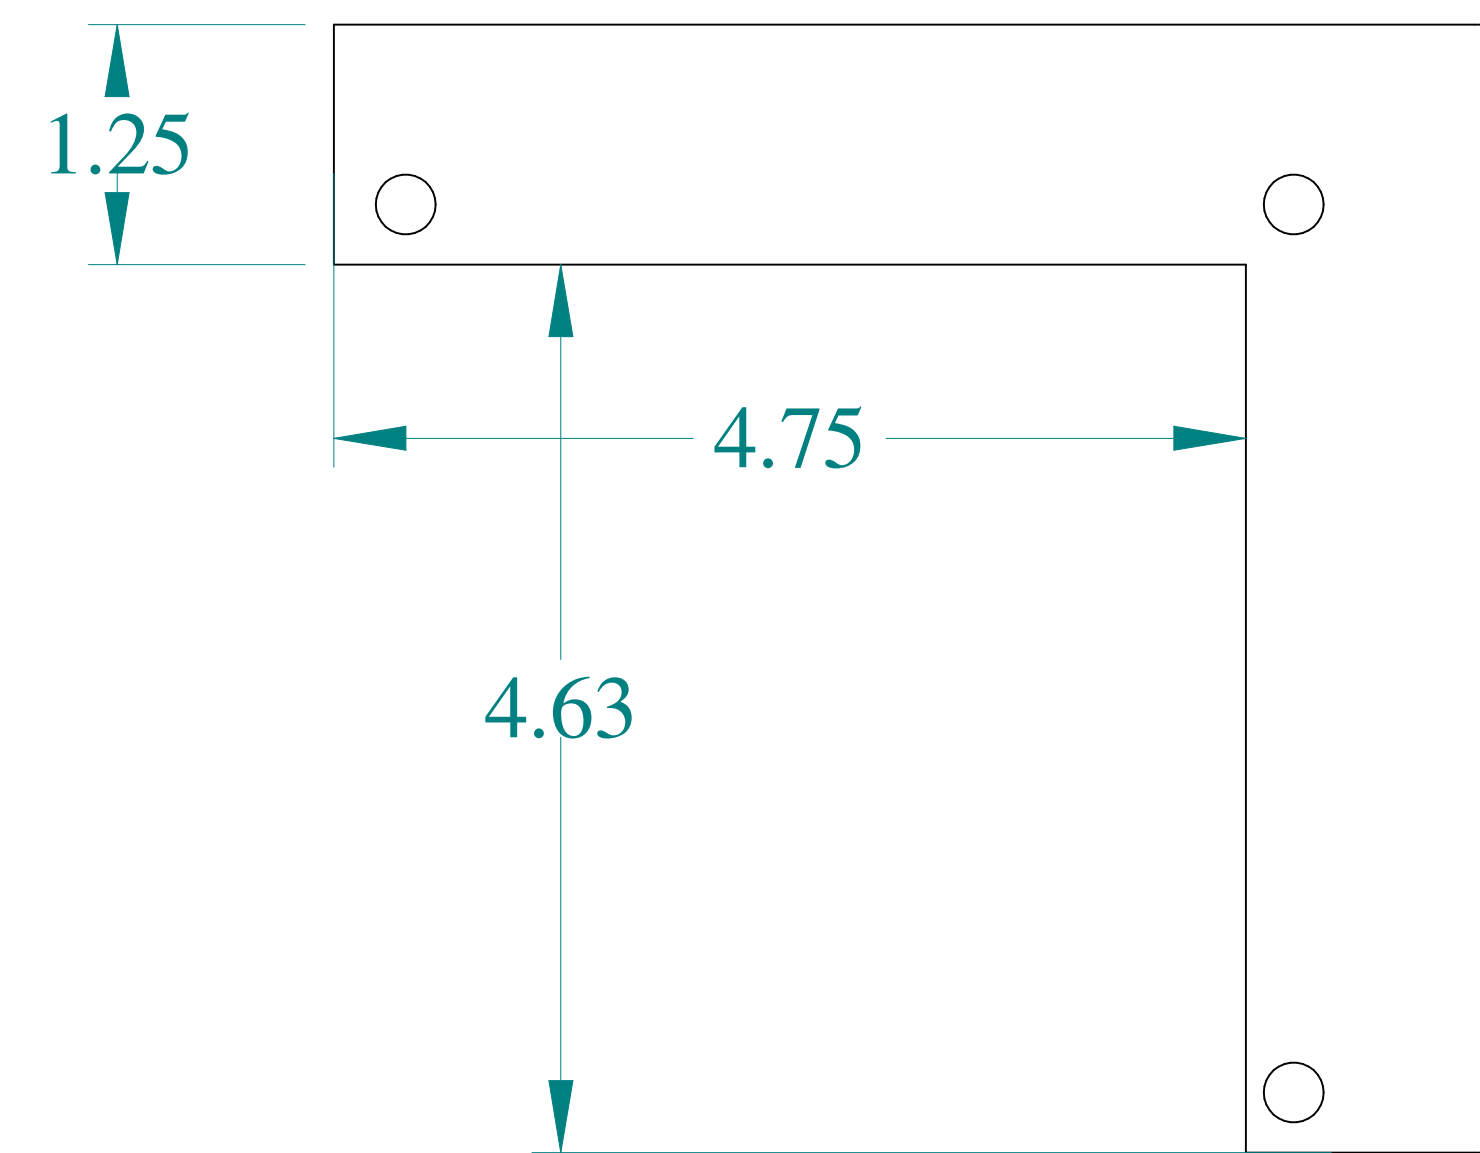

TOP VIEW

ISOMETRIC VIEWS

FRONT VIEW

SIDE VIEW

BACK VIEW

BOTTOM VIEW

Data subject to change without notice.

Part # : 1487CL2SS