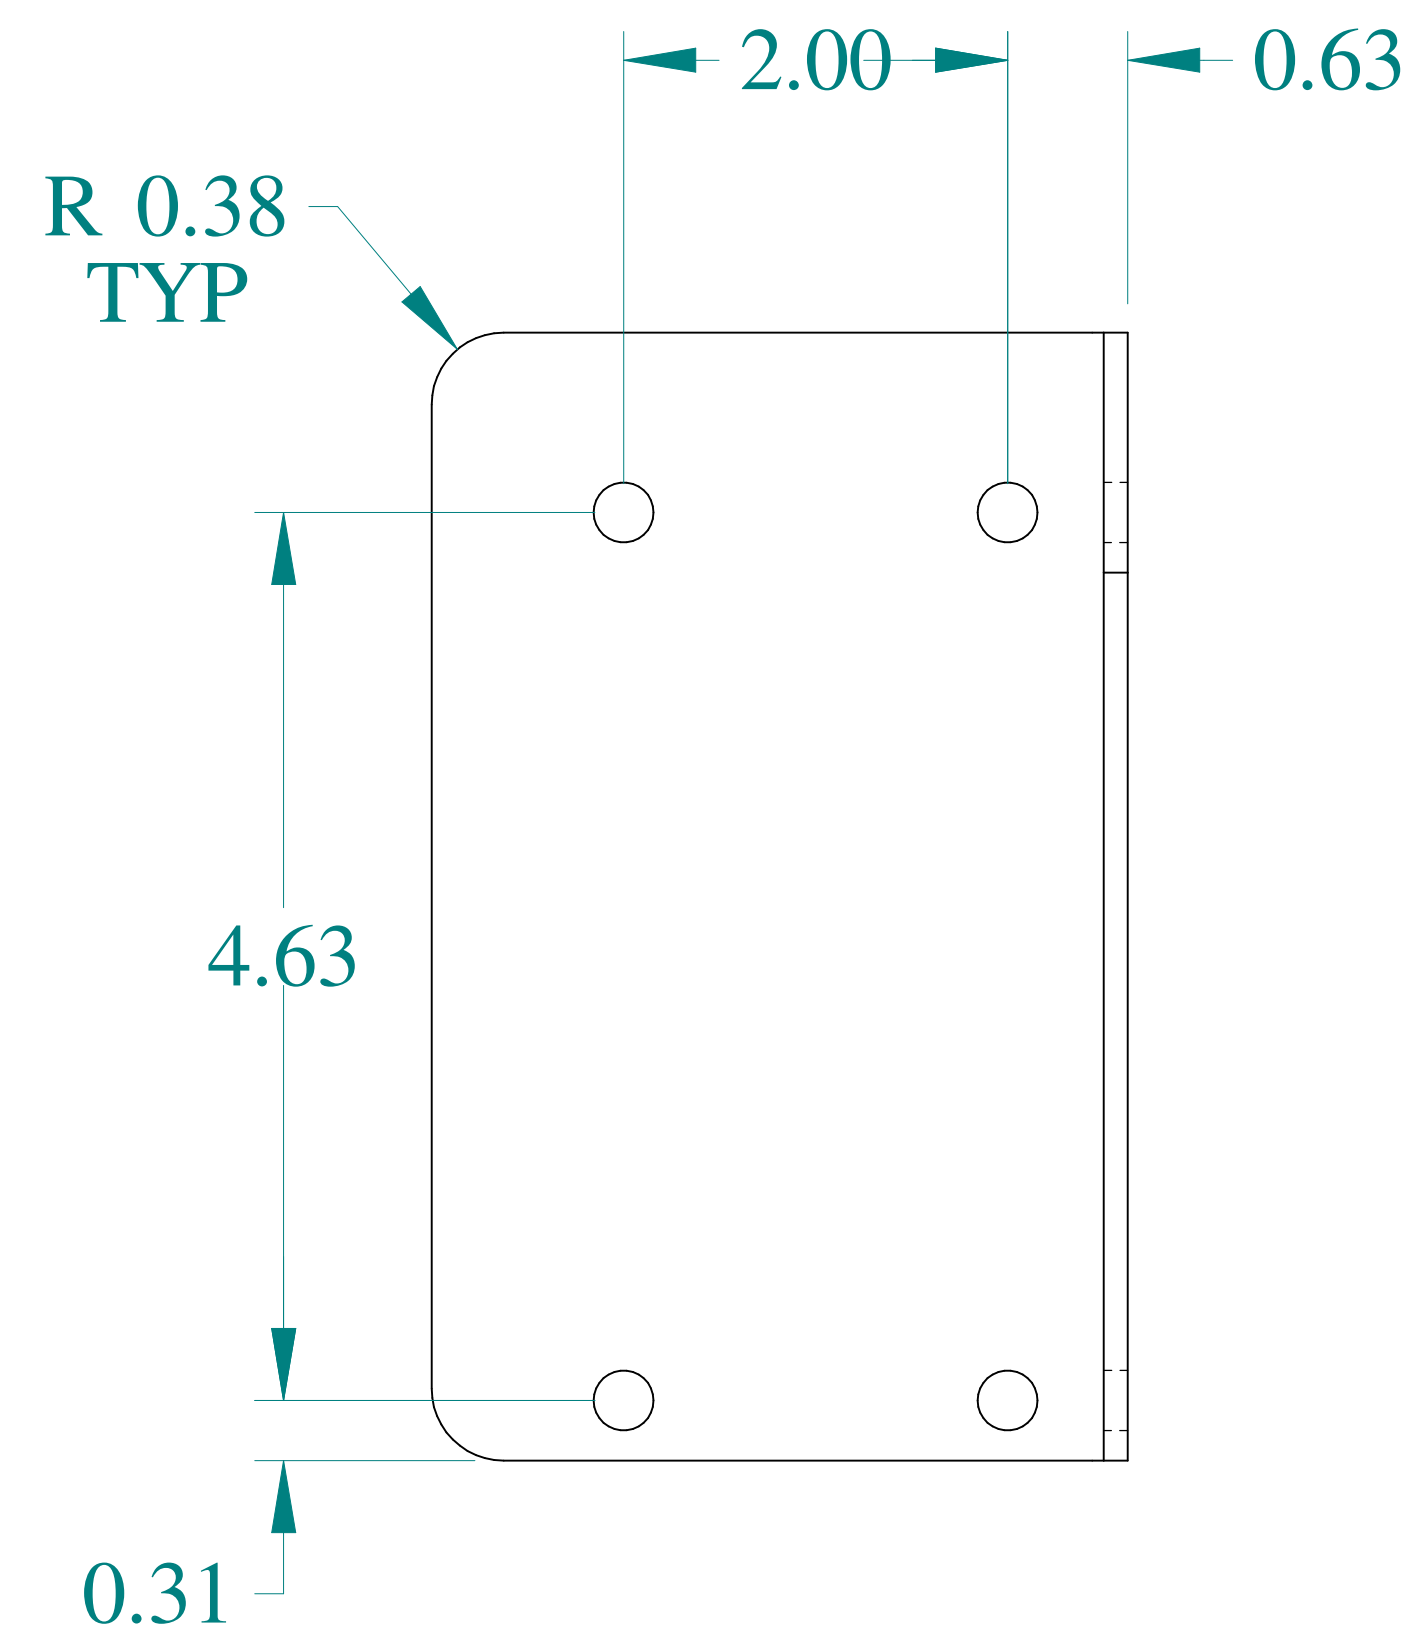

TOP VIEW

ISOMETRIC VIEWS

FRONT VIEW

SIDE VIEW

BACK VIEW

BOTTOM VIEW

Data subject to change without notice.

Part # : 1487CL2SS