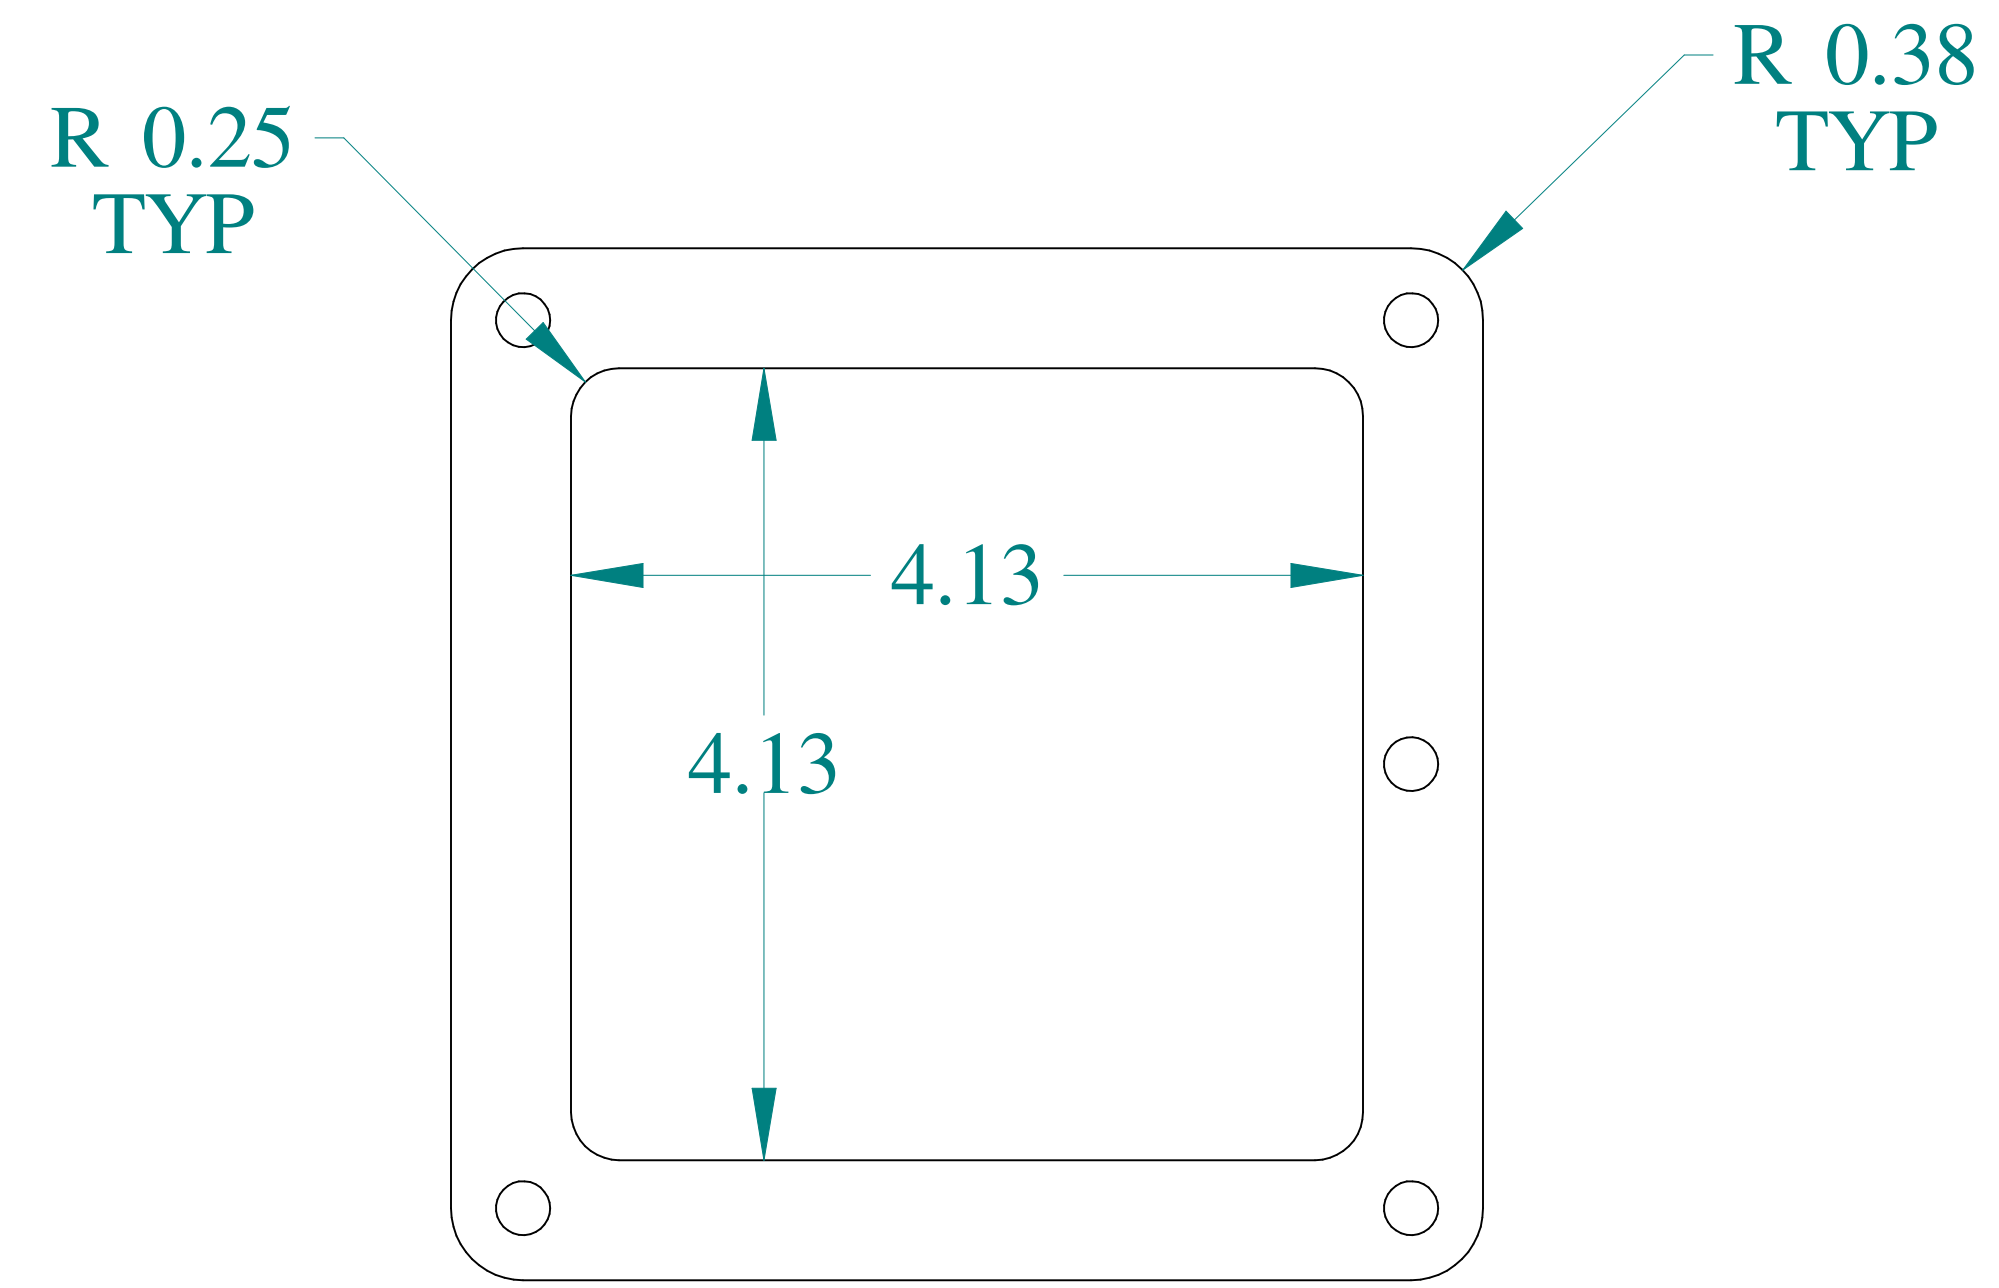

TOP VIEW

FRONT VIEW

SIDE VIEW

BACK VIEW

ISOMETRIC VIEWS

BOTTOM VIEW

Data subject to change without notice.

Part # : 1487CK