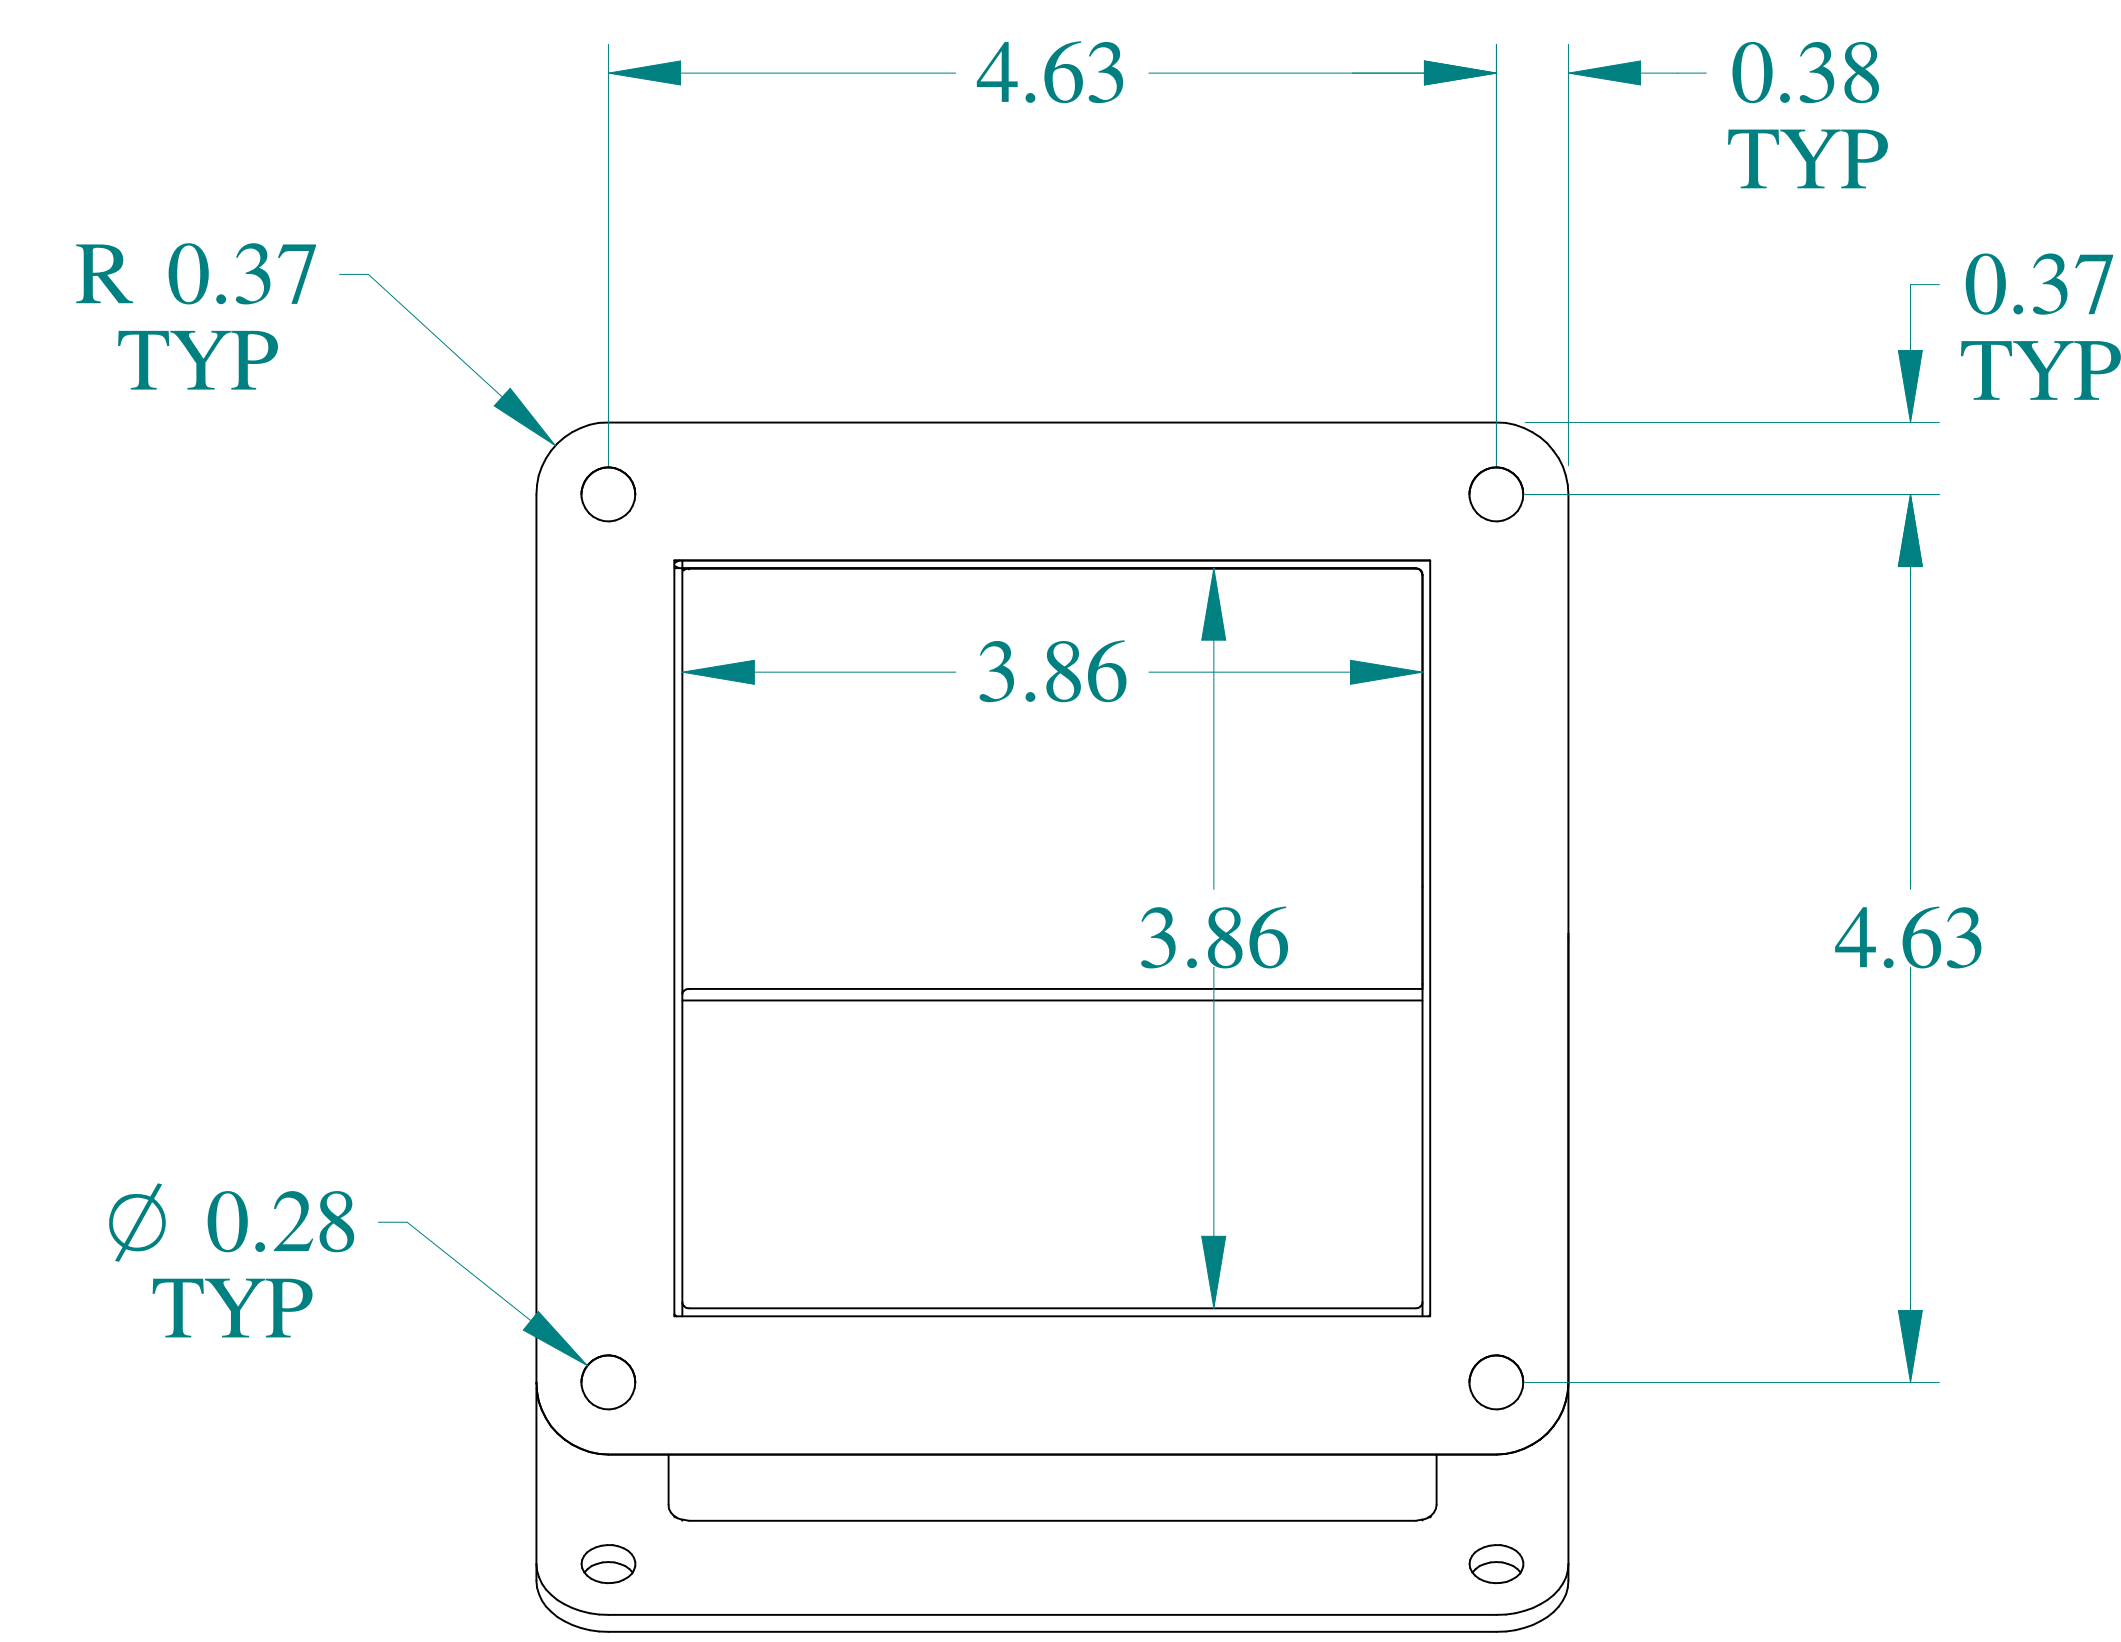

TOP VIEW

ISOMETRIC VIEWS

SIDE VIEW

FRONT VIEW

VIEW Z-Z

BOTTOM VIEW

**HAMMOND  
MANUFACTURING®**  
www.hammondmfg.com

Data subject to change without notice.

Part # : 1487C4P      Date : Mar. 22, 2019

Link: [www.hammg.com/1487C4P](http://www.hammg.com/1487C4P)