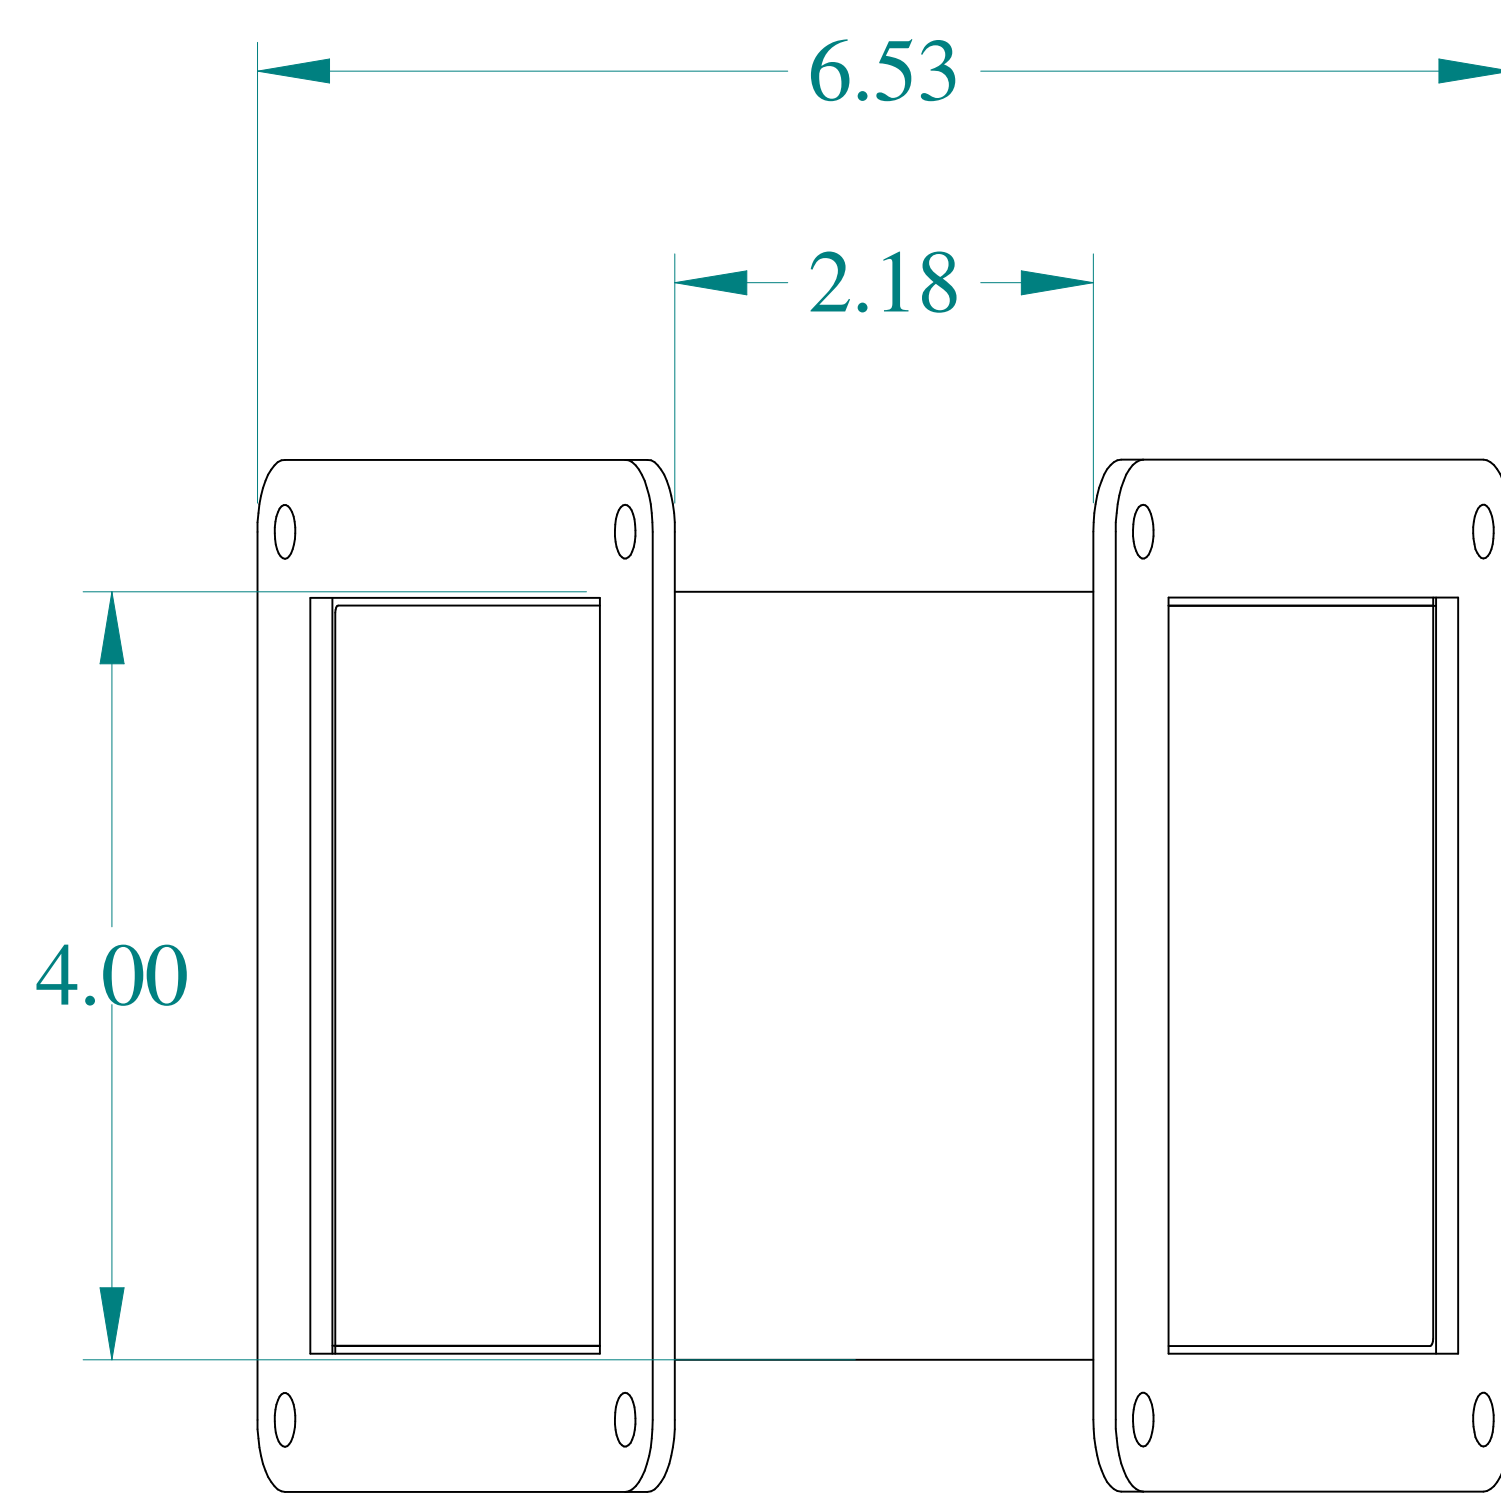

TOP VIEW

ISOMETRIC VIEWS

SIDE VIEW

FRONT VIEW

VIEW Z-Z

BOTTOM VIEW

**HAMMOND  
MANUFACTURING®**  
www.hammondmfg.com

Data subject to change without notice.

Part # : 1487C4P      Date : Mar. 22, 2019

Link: [www.hammg.com/1487C4P](http://www.hammg.com/1487C4P)