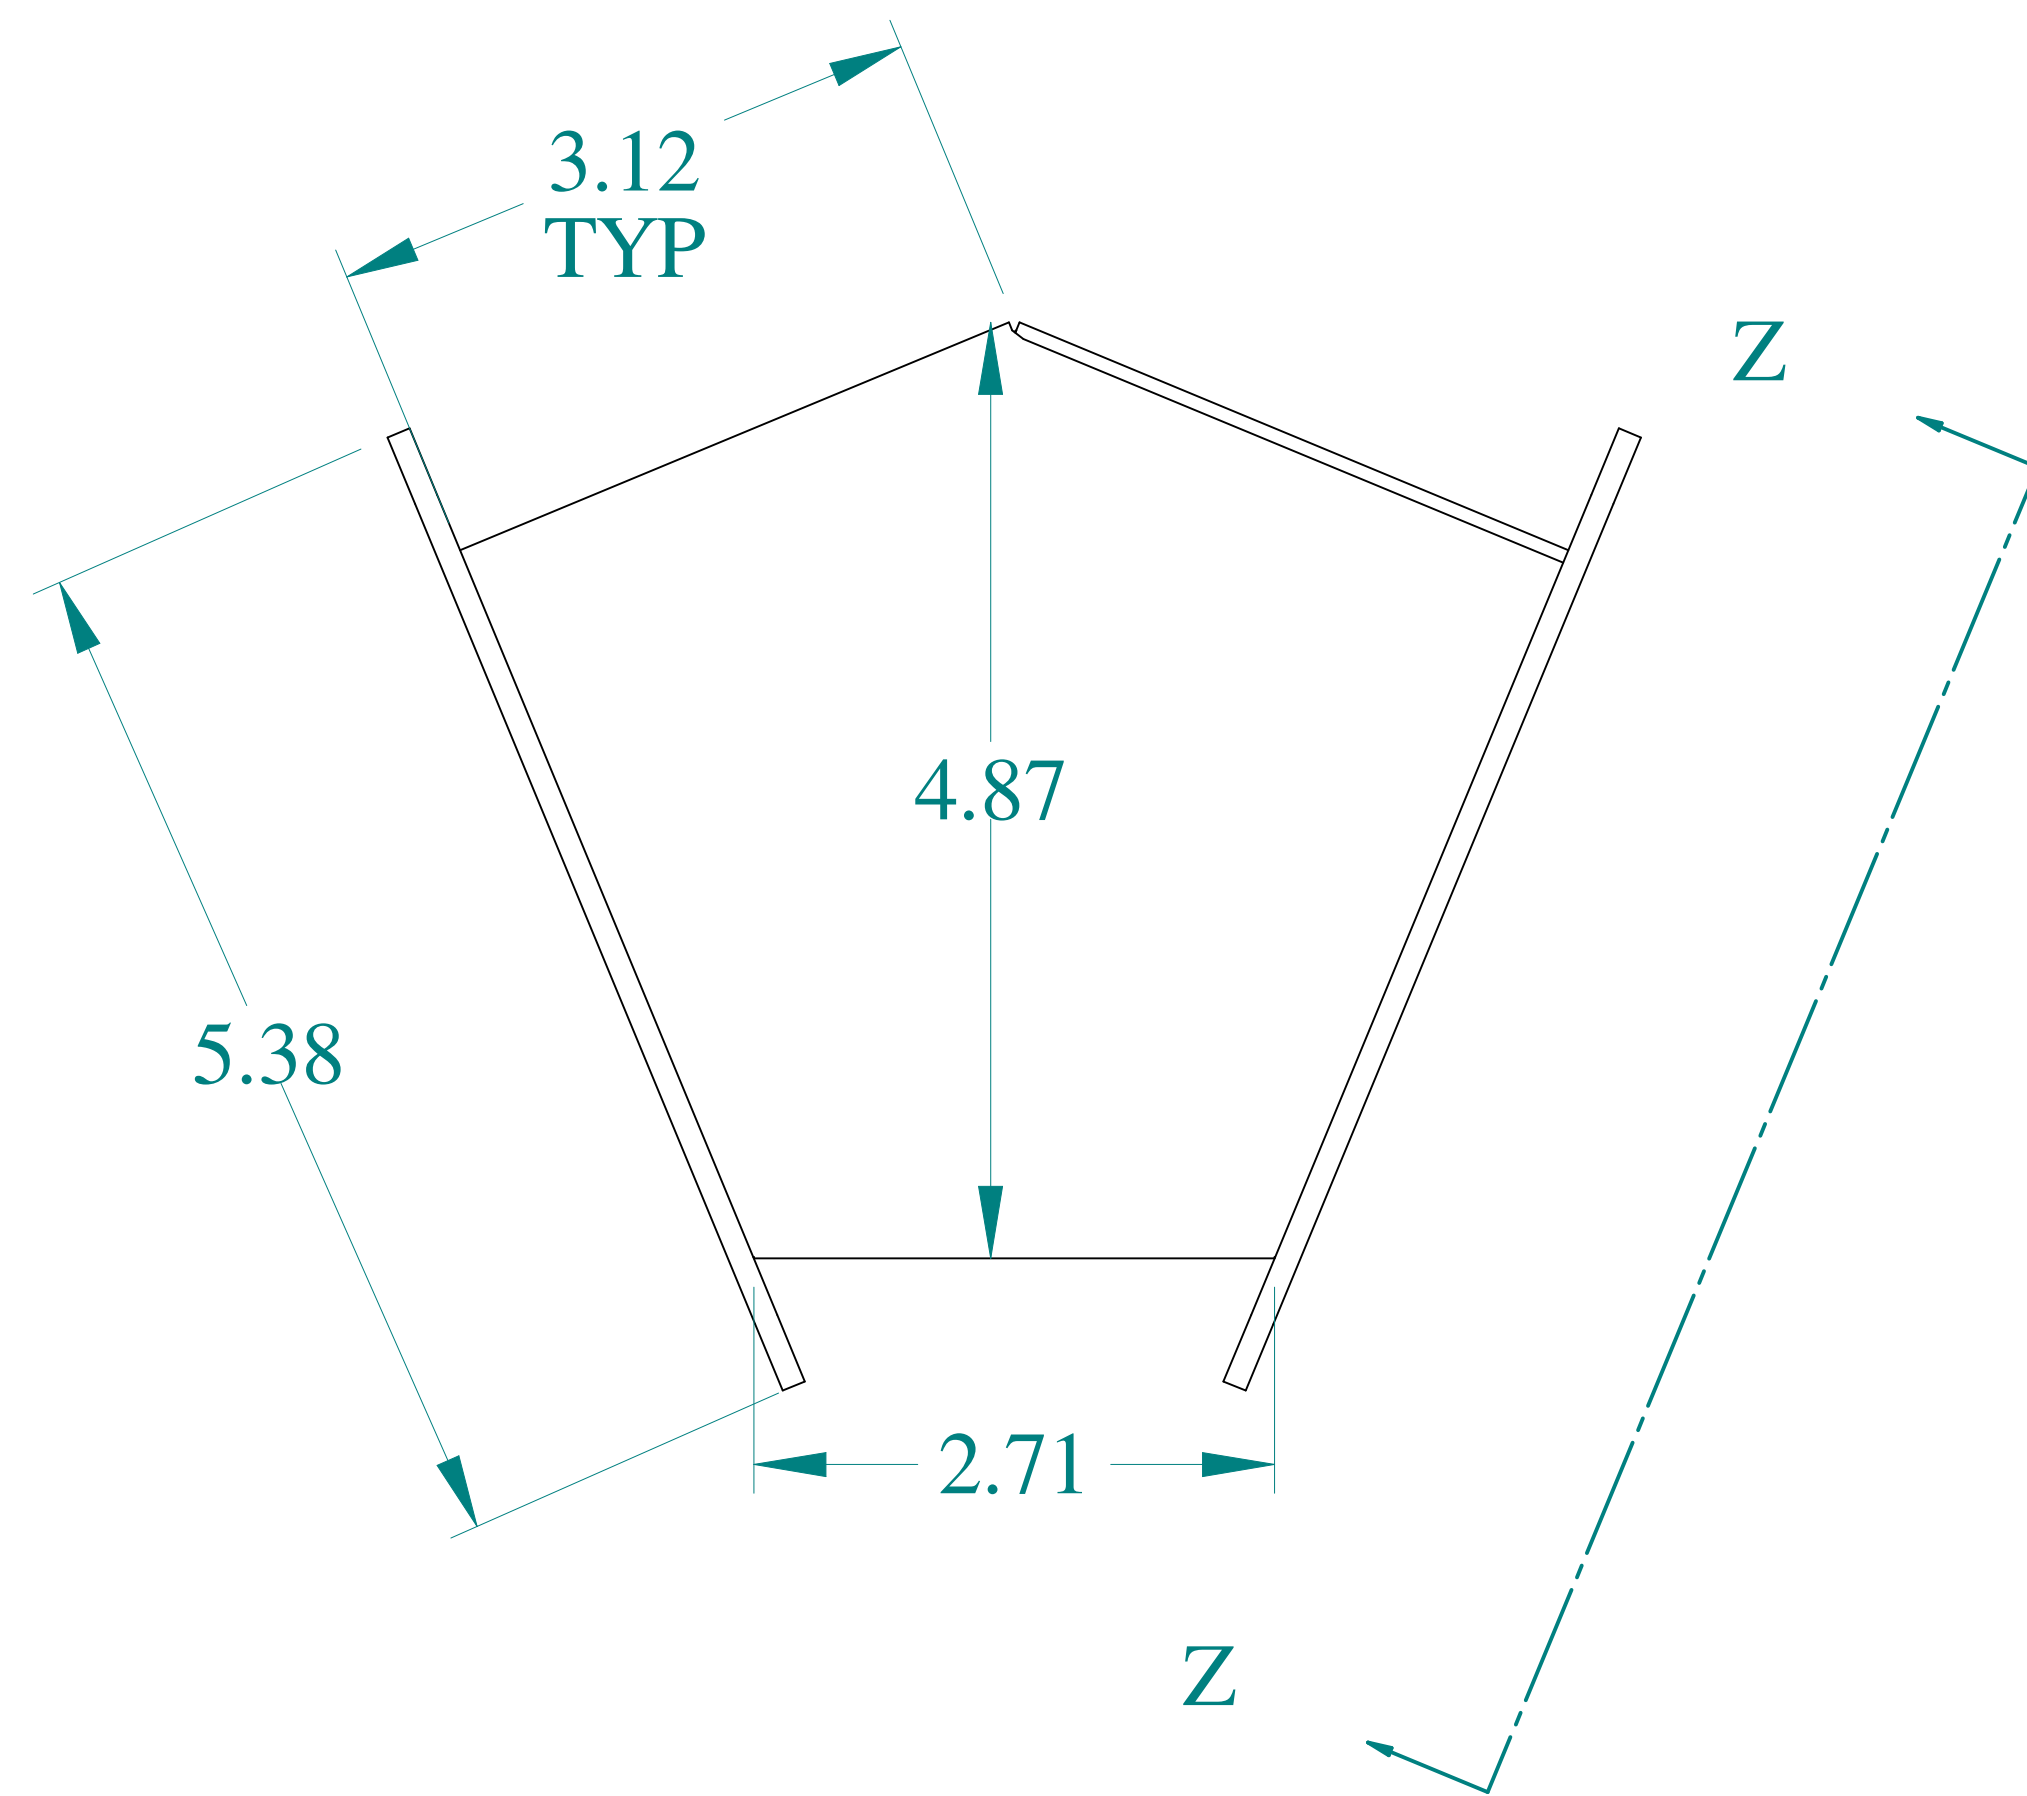

TOP VIEW

ISOMETRIC VIEWS

SIDE VIEW

FRONT VIEW

VIEW Z-Z

BOTTOM VIEW

**HAMMOND  
MANUFACTURING®**  
www.hammondmfg.com

Data subject to change without notice.

Part # : 1487C4P      Date : Mar. 22, 2019

Link: [www.hammg.com/1487C4P](http://www.hammg.com/1487C4P)