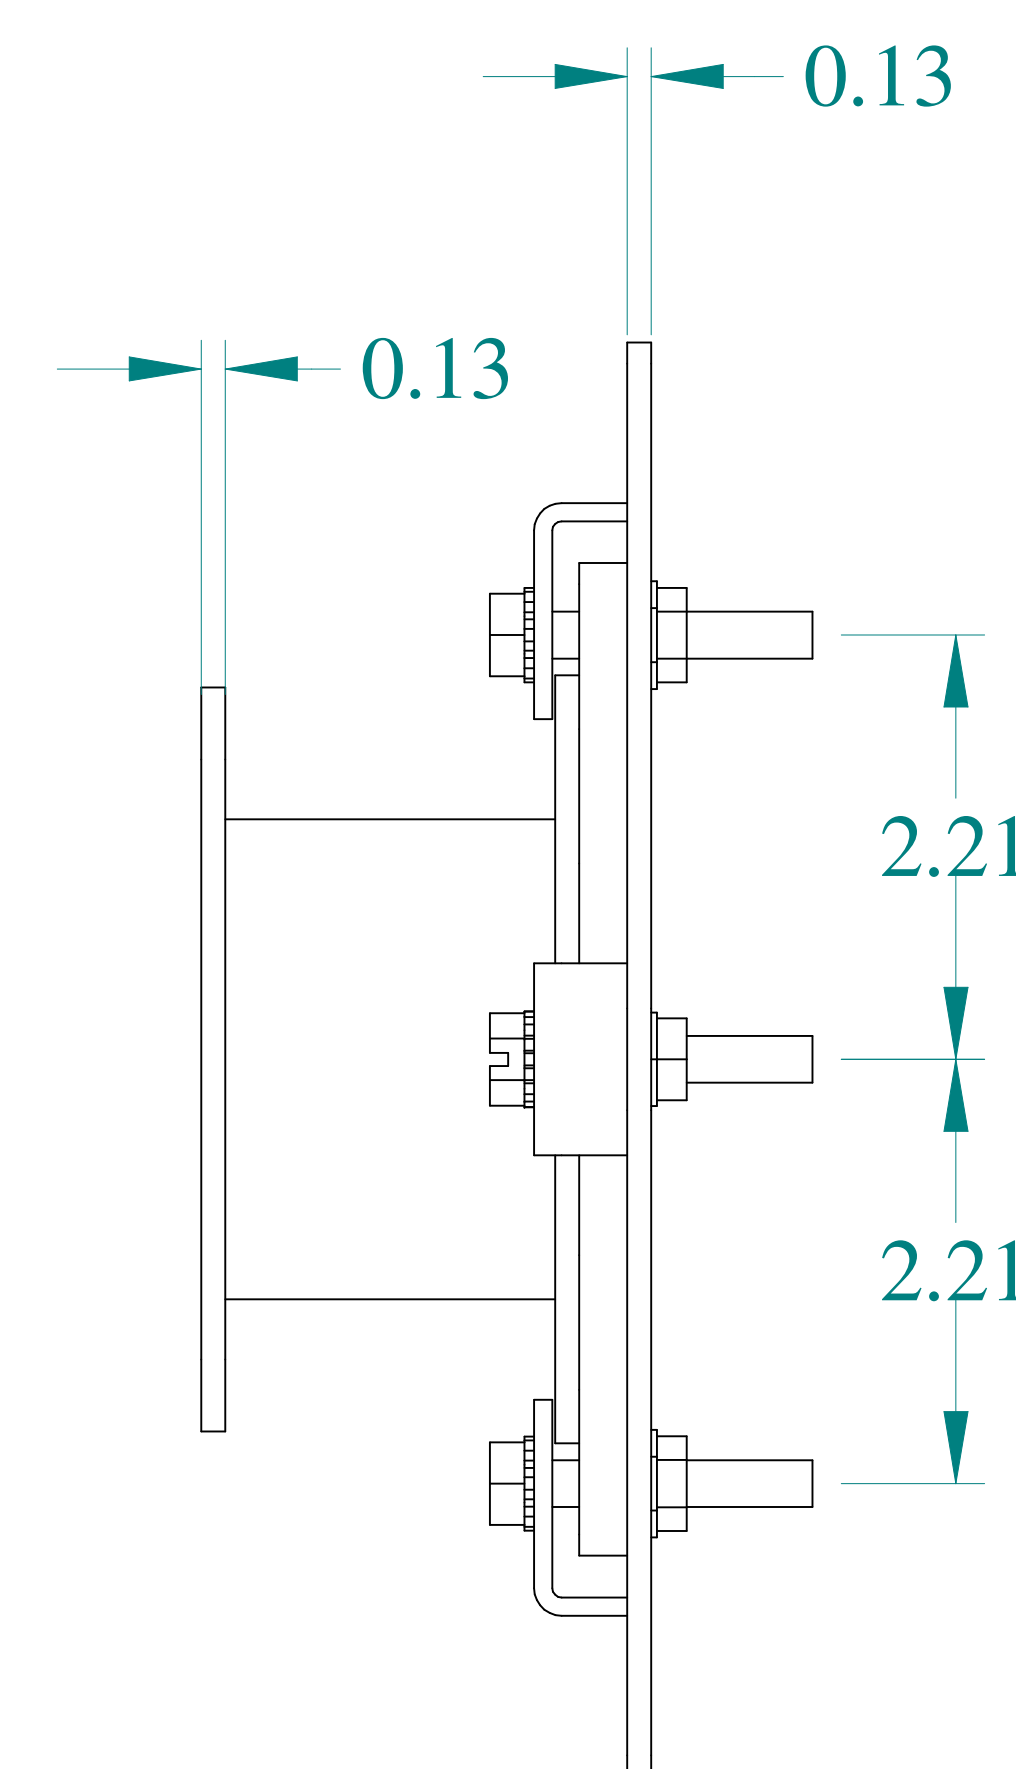

TOP VIEW

ISOMETRIC VIEWS

SIDE VIEW

FRONT VIEW

SIDE VIEW

BACK VIEW

BOTTOM VIEW

Data subject to change without notice.

Part # : 1487BV2

Date : Mar. 23, 2019

Link: www.hamdfg.com/1487BV2