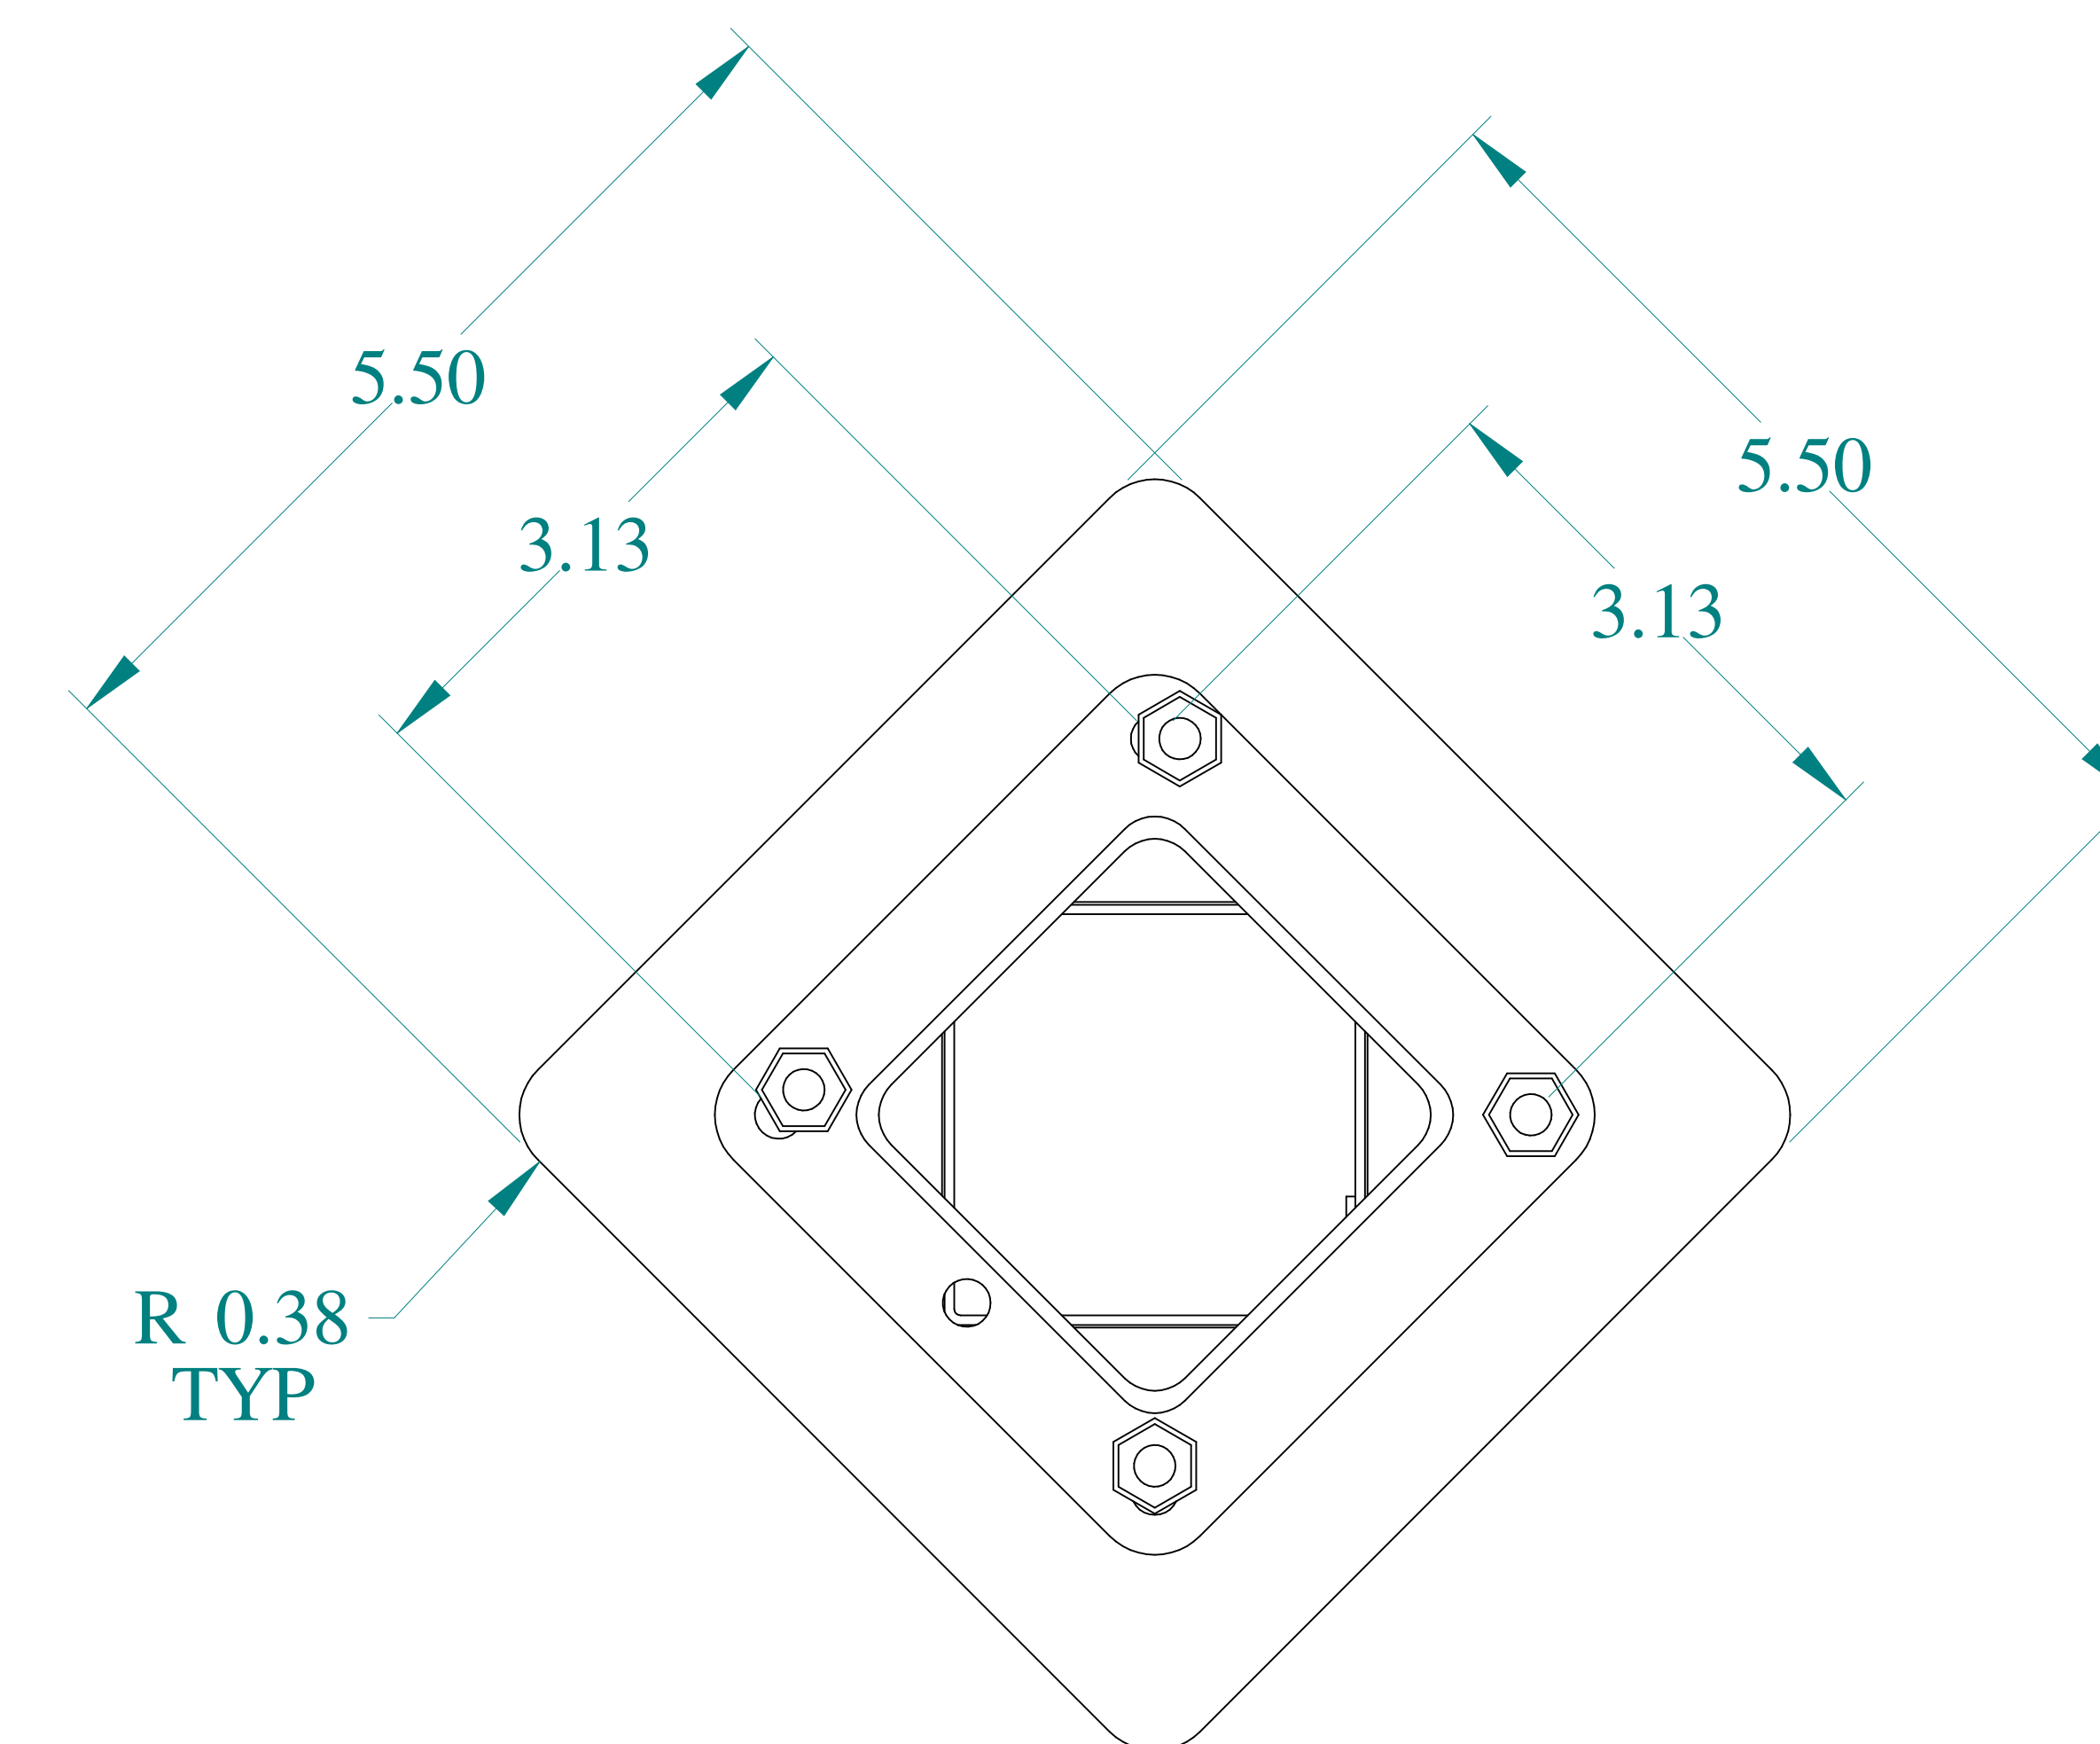

TOP VIEW

ISOMETRIC VIEWS

SIDE VIEW

FRONT VIEW

SIDE VIEW

BACK VIEW

BOTTOM VIEW

Data subject to change without notice.

Part # : 1487BV1

Date : Mar. 23, 2019

Link: www.hamdfg.com/1487BV1