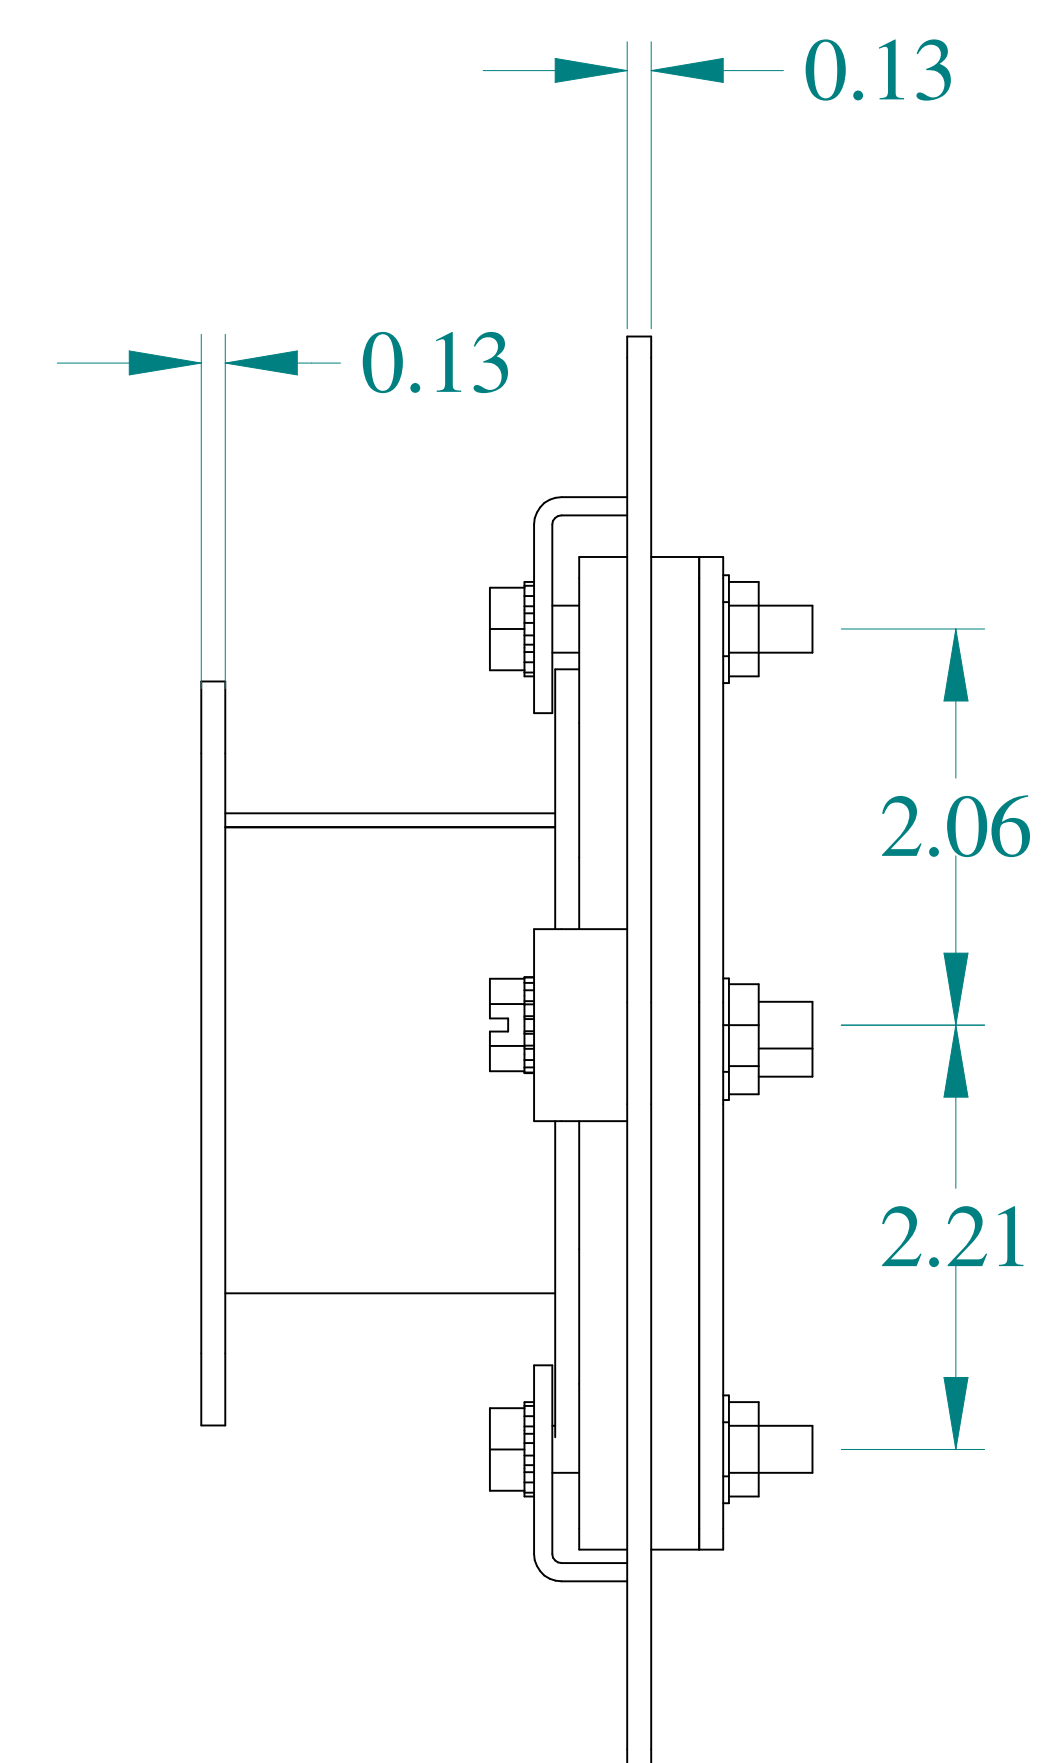

TOP VIEW

ISOMETRIC VIEWS

SIDE VIEW

FRONT VIEW

SIDE VIEW

BACK VIEW

BOTTOM VIEW

Data subject to change without notice.

Part # : 1487BV1

Date : Mar. 23, 2019

Link: www.hamdfg.com/1487BV1