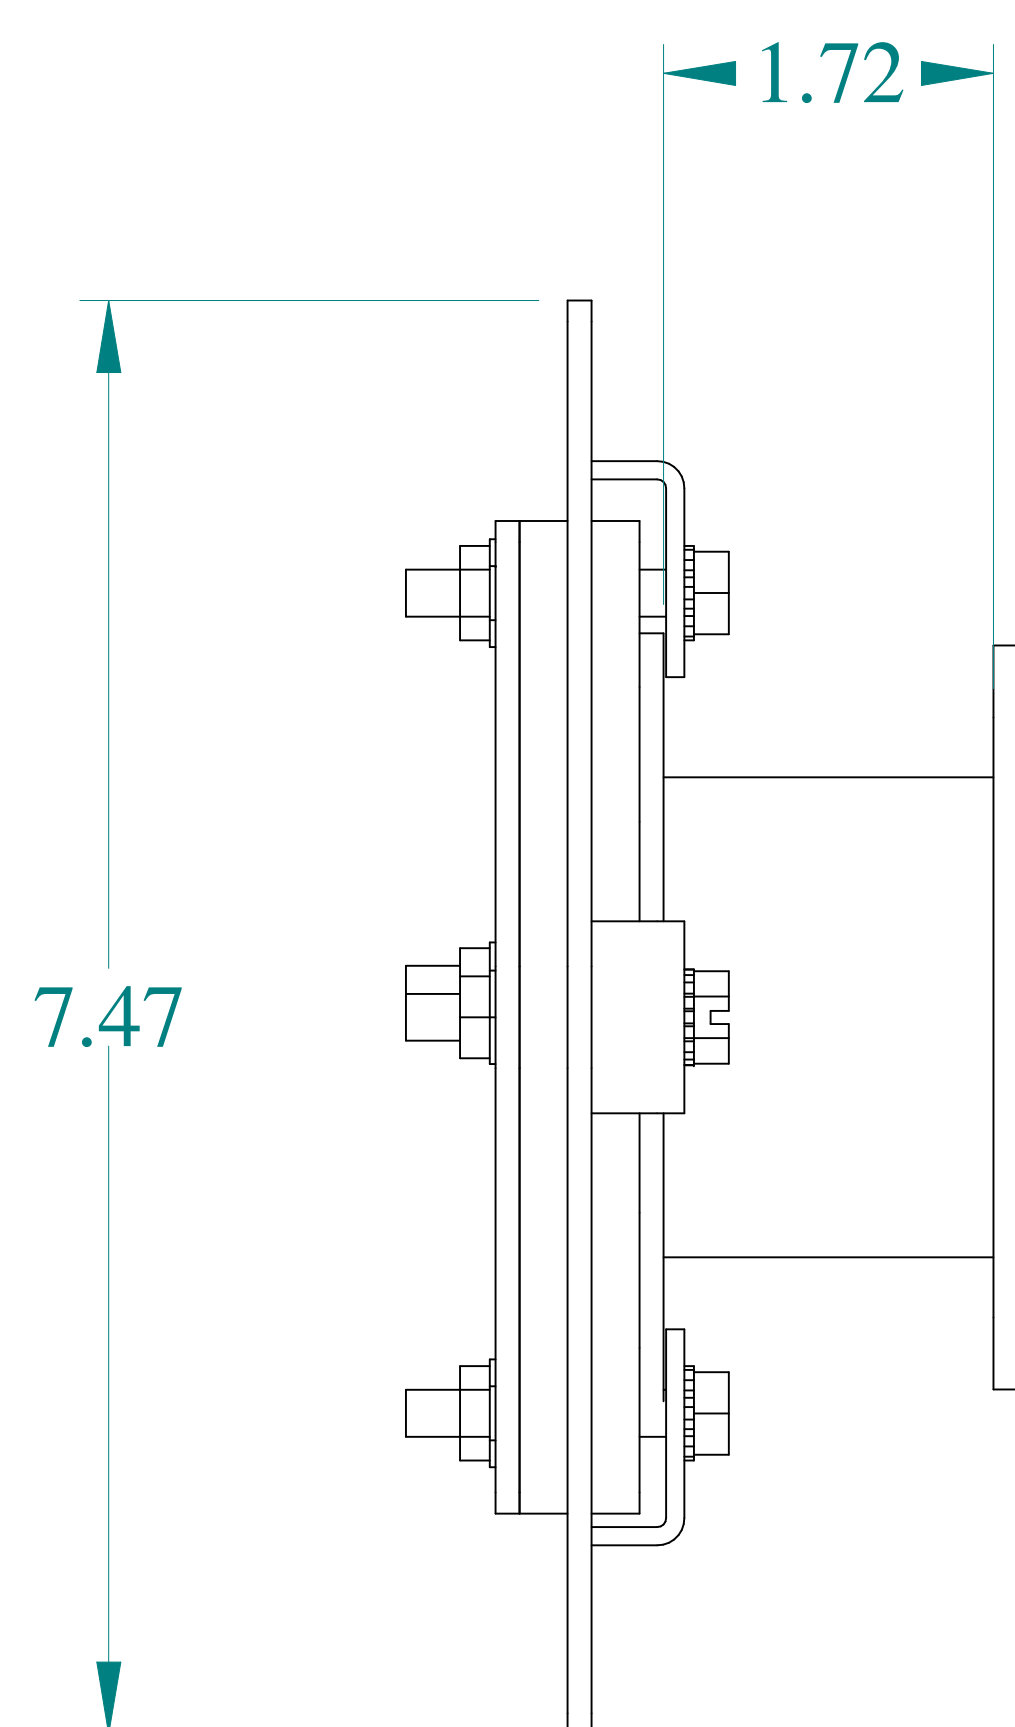

TOP VIEW

ISOMETRIC VIEWS

SIDE VIEW

FRONT VIEW

SIDE VIEW

BACK VIEW

BOTTOM VIEW

Data subject to change without notice.

Part # : 1487BV1

Date : Mar. 23, 2019

Link: www.hamdfg.com/1487BV1